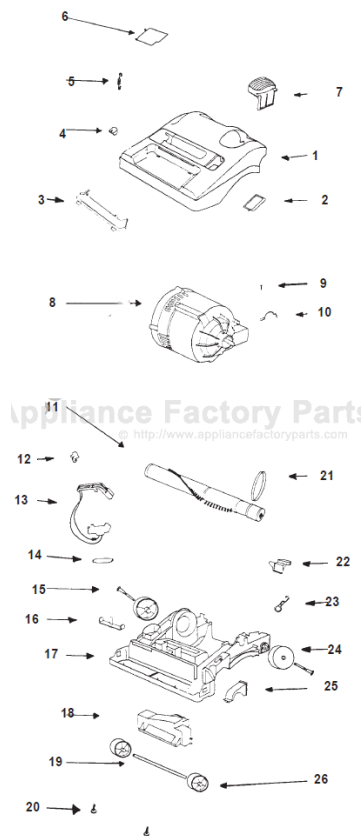

[Find Your Eureka Vacuum Cleaner Parts - Select From 855 Models](#)

----- Manual continues below part list -----