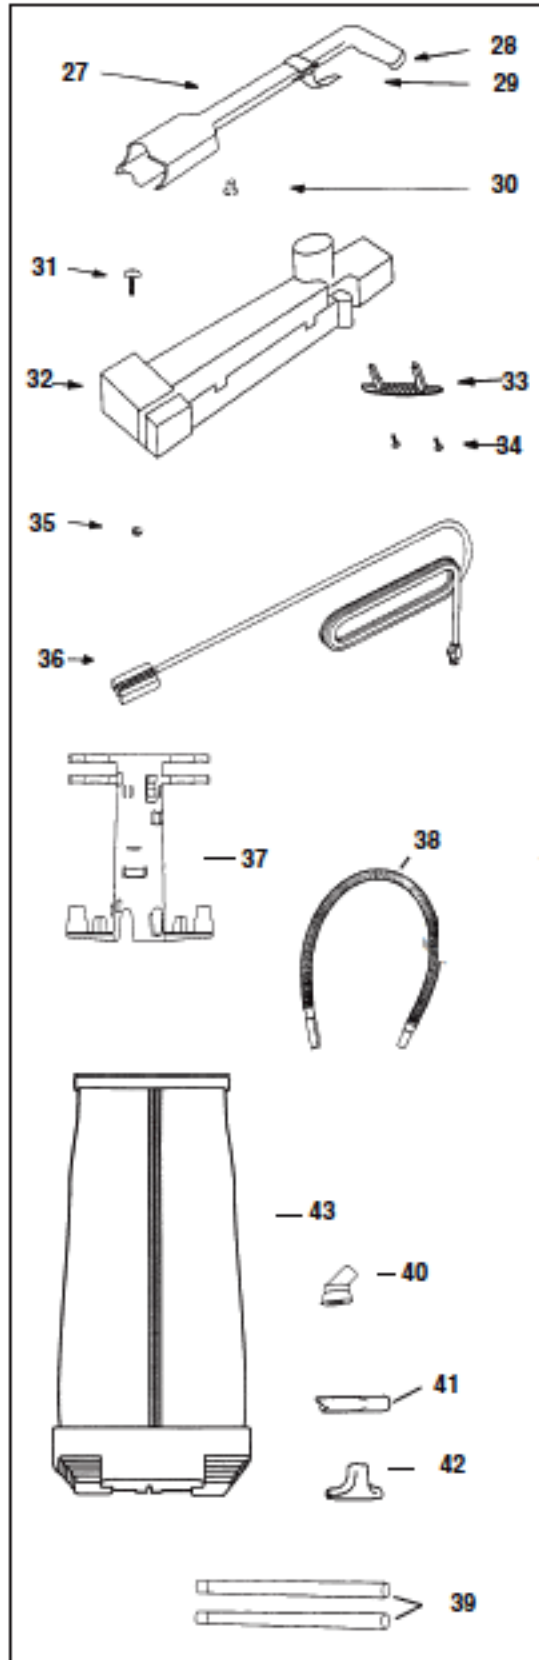

# EUREKA

BRAVO Soft Body  
Model 9410A/AT Shown

KEY	PART NO.	DESCRIPTION
1	E-54384-1	Hood & Graphics*
2	E-27228-1	*Belt Window
3	E-14713-1	*Lens
4	E-38241-1	Knob
5	E-54377	Spring
6	E-54373-1	Attachment Cover**
	E-57627	Gasket**
7	E-27203-1	Switch Pedal
8	E-54379-44	Motor Ass'y 5.5 Amp
8	E-54379-43	Motor Ass'y 6.5 Amp
8	E-54379-42	Motor Ass'y 8.0 Amp
8	E-54379-42	Motor Ass'y 9.0 Amp
8	E-54379-45	Motor Ass'y 10.0 Amp
9	E-53238-13	Screw
10	E-38243-1	Motor Clamp
11	E-54325-1	Brushroll, 4 Row Spiral Nylon W/ Ball Bearings
11	E-54405-1	Brushroll, 2 Row Spiral Wood Dowel Only
	E-54359	Felt Washer
	E-54360	End Cap
12	E-57868-1	Snap-In Clip
13	E-54388	Headlight Ass'y
14	E-57568	Headlamp
15	E-38242	Rear Axle
16	E-38240-1	Slide
17	NLA	Base Ass'y
	E-57892-1	Gasket*
18	E-57762-1	Carriage Ass'y
19	E-57567-1	Axle
20	E-53238-10	Hood Screw
21	E-38441	Belt
21	E-54312	Belt 2 Pk
21	ER-1035	Belt
22	E-27202-1	Handle Release
23	E-53076-2	Spring
24	E-39260-288N	Rear Wheel
25	E-54376-1	Belt Cap Ass'y
26	E-38238-1	Front Wheel
	E-38063	Belt Guard (Not Shown)

## Original & Replacement

KEY	PART NO.	DESCRIPTION
27	E-38301-4	Upper Handle Ass'y
28	E-27207-1	Handle Cap
29	E-27306-1	Hose Clip
30	E-53536-3	Snap Pin
31	E-53218-2	Screw
32	E-01928-1	Lower Handle
33	E-27195-1	Handle
34	E-53238-13	Screw
35	E-53213-5	Nut
36	E-27172-6	Cord Ass'y
36	ER-3025	<b>Cord Ass'y 28'</b>
37	E-01945-1	Tool Pak
38	E-54323-1	Hose Ass'y
39	E-14070-2	Straight Wand
39	FA-5005-3	<b>Wand, Plastic Black</b>
40	E-53455-4	Dusting Brush
40	FA-5300-3	<b>Dusting Brush Black</b>
41	E-54308-1	Crevice Tool
41	FA-5400-3	<b>Crevice Tool Black</b>
42	E-53454-6	Upholstery Nozzle
42	FA-5200-3	<b>Upholstery Nozzle Black</b>
43	E-54398-1	Bag Ass'y 9201
43	E-54398-2	Bag Ass'y 9202
43	E-54349-1	Bag Ass'y 9334
43	E-54349-2	Bag Ass'y 9410/9615*
	E-27194-1	Bag Cap
	E-57665	Bag Hanger
	E-38238	Bottom Insert
	E-38316-1	Lower Bag Support & Graphics
	E-54383	Push-On Nut