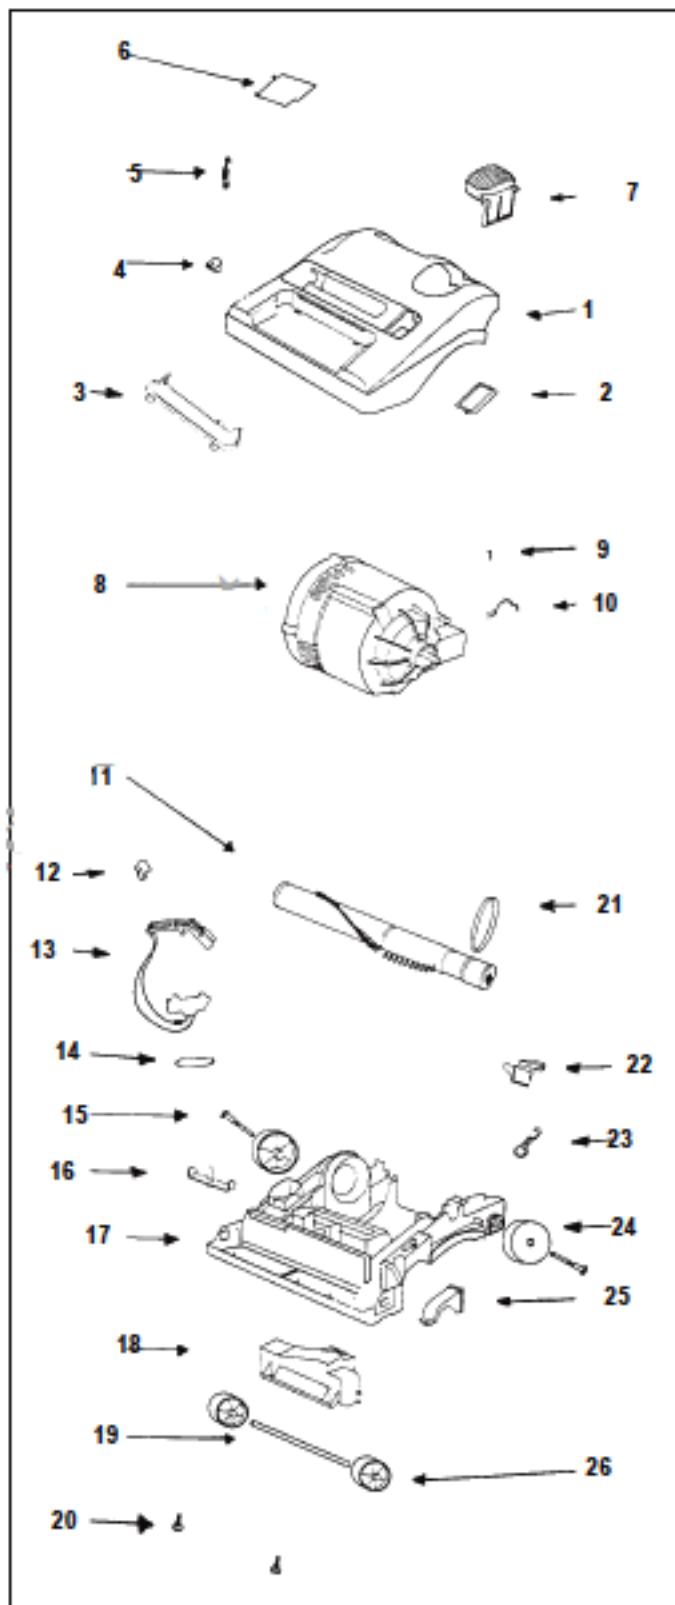

## Available Replacement Parts for Eureka 9410A

<a href="#">e-39266</a>	BELT OEM EUREKA EXTENED LIFE 1 PACK
<a href="#">ER-1035</a>	Belt for Eureka Bravo 28118
<a href="#">ER-2017</a>	BRUSH ROLLER ROLL 54325-1
<a href="#">FA-5400-3</a>	CREVICE TOOL, FIT ALL BLACK 9.25 INCHES

# EUREKA

BRAVO Soft Body  
Model 9410A/AT Shown

KEY	PART NO.	DESCRIPTION
1	E-54384-1	Hood & Graphics*
2	E-27228-1	*Belt Window
3	E-14713-1	*Lens
4	E-38241-1	Knob
5	E-54377	Spring
6	E-54373-1	Attachment Cover**
	E-57627	Gasket**
7	E-27203-1	Switch Pedal
8	E-54379-44	Motor Ass'y 5.5 Amp
8	E-54379-43	Motor Ass'y 6.5 Amp
8	E-54379-42	Motor Ass'y 8.0 Amp
8	E-54379-42	Motor Ass'y 9.0 Amp
8	E-54379-45	Motor Ass'y 10.0 Amp
9	E-53238-13	Screw
10	E-38243-1	Motor Clamp
11	E-54325-1	Brushroll, 4 Row Spiral Nylon W/ Ball Bearings
11	E-54405-1	Brushroll, 2 Row Spiral Wood Dowel Only
	E-54359	Felt Washer
	E-54360	End Cap
12	E-57868-1	Snap-In Clip
13	E-54388	Headlight Ass'y
14	E-57568	Headlamp
15	E-38242	Rear Axle
16	E-38240-1	Slide
17	NLA	Base Ass'y
	E-57892-1	Gasket*
18	E-57762-1	Carriage Ass'y
19	E-57567-1	Axle
20	E-53238-10	Hood Screw
21	E-38441	Belt
21	E-54312	Belt 2 Pk
21	ER-1035	Belt
22	E-27202-1	Handle Release
23	E-53076-2	Spring
24	E-39260-288N	Rear Wheel
25	E-54376-1	Belt Cap Ass'y
26	E-38238-1	Front Wheel
	E-38063	Belt Guard (Not Shown)