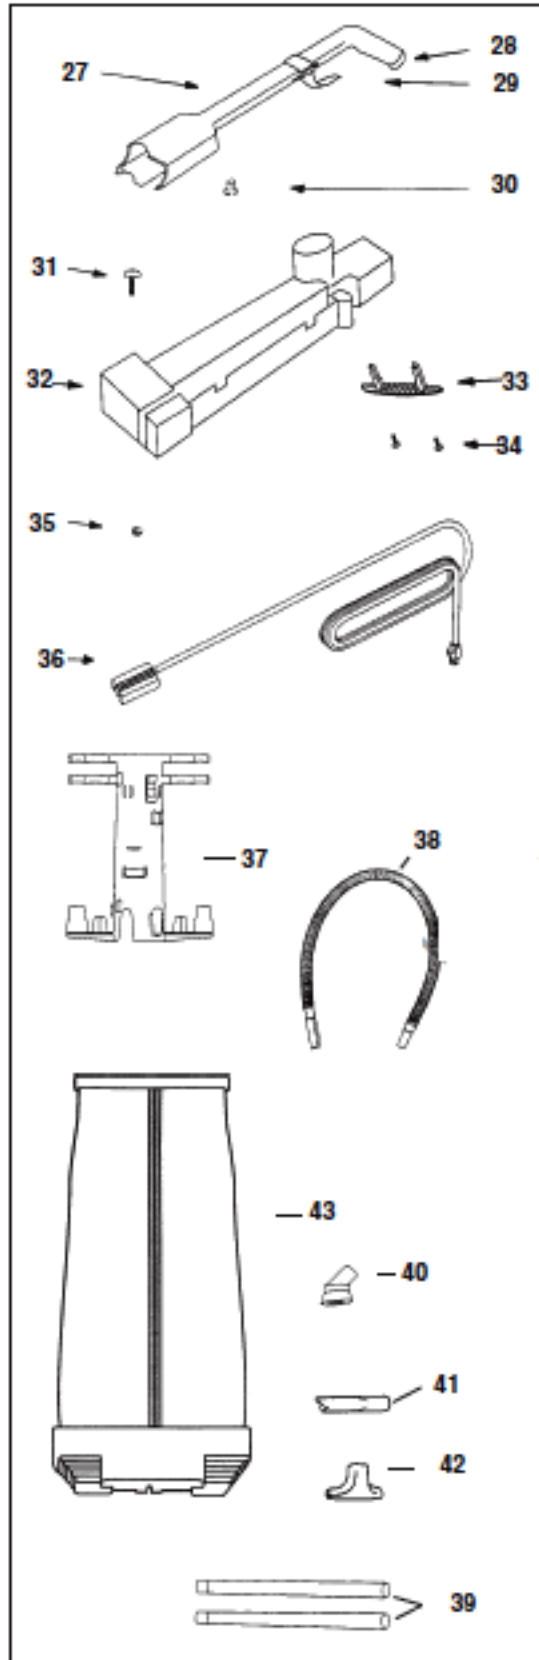

Original & Replacement

EUREKA

BRAVO Soft Body
Model 9410A/AT Shown

KEY	PART NO.	DESCRIPTION
1	E-54384-1	Hood & Graphics*
2	E-27228-1	*Belt Window
3	E-14713-1	*Lens
4	E-38241-1	Knob
5	E-54377	Spring
6	E-54373-1	Attachment Cover**
	E-57627	Gasket**
7	E-27203-1	Switch Pedal
8	E-54379-44	Motor Ass'y 5.5 Amp
8	E-54379-43	Motor Ass'y 6.5 Amp
8	E-54379-42	Motor Ass'y 8.0 Amp
8	E-54379-42	Motor Ass'y 9.0 Amp
8	E-54379-45	Motor Ass'y 10.0 Amp
9	E-53238-13	Screw
10	E-38243-1	Motor Clamp
11	E-54325-1	Brushroll, 4 Row Spiral Nylon W/ Ball Bearings
11	E-54405-1	Brushroll, 2 Row Spiral Wood Dowel Only
	E-54359	Felt Washer
	E-54360	End Cap
12	E-57868-1	Snap-In Clip
13	E-54388	Headlight Ass'y
14	E-57568	Headlamp
15	E-38242	Rear Axle
16	E-38240-1	Slide
17	NLA	Base Ass'y
	E-57892-1	Gasket*
18	E-57762-1	Carriage Ass'y
19	E-57567-1	Axle
20	E-53238-10	Hood Screw
21	E-38441	Belt
21	E-54312	Belt 2 Pk
21	ER-1035	Belt
22	E-27202-1	Handle Release
23	E-53076-2	Spring
24	E-39260-288N	Rear Wheel
25	E-54376-1	Belt Cap Ass'y
26	E-38238-1	Front Wheel
	E-38063	Belt Guard (Not Shown)

EUREKA

BRAVO Soft Body
Model 9410A/AT Shown

Original & Replacement

KEY	PART NO.	DESCRIPTION
27	E-38301-4	Upper Handle Ass'y
28	E-27207-1	Handle Cap
29	E-27306-1	Hose Clip
30	E-53536-3	Snap Pin
31	E-53218-2	Screw
32	E-01928-1	Lower Handle
33	E-27195-1	Handle
34	E-53238-13	Screw
35	E-53213-5	Nut
36	E-27172-6	Cord Ass'y
36	ER-3025	Cord Ass'y 28'
37	E-01945-1	Tool Pak
38	E-54323-1	Hose Ass'y
39	E-14070-2	Straight Wand
39	FA-5005-3	Wand, Plastic Black
40	E-53455-4	Dusting Brush
40	FA-5300-3	Dusting Brush Black
41	E-54308-1	Crevice Tool
41	FA-5400-3	Crevice Tool Black
42	E-53454-6	Upholstery Nozzle
42	FA-5200-3	Upholstery Nozzle Black
43	E-54398-1	Bag Ass'y 9201
43	E-54398-2	Bag Ass'y 9202
43	E-54349-1	Bag Ass'y 9334
43	E-54349-2	Bag Ass'y 9410/9615*
	E-27194-1	Bag Cap
	E-57665	Bag Hanger
	E-38238	Bottom Insert
	E-38316-1	Lower Bag Support & Graphics
	E-54383	Push-On Nut