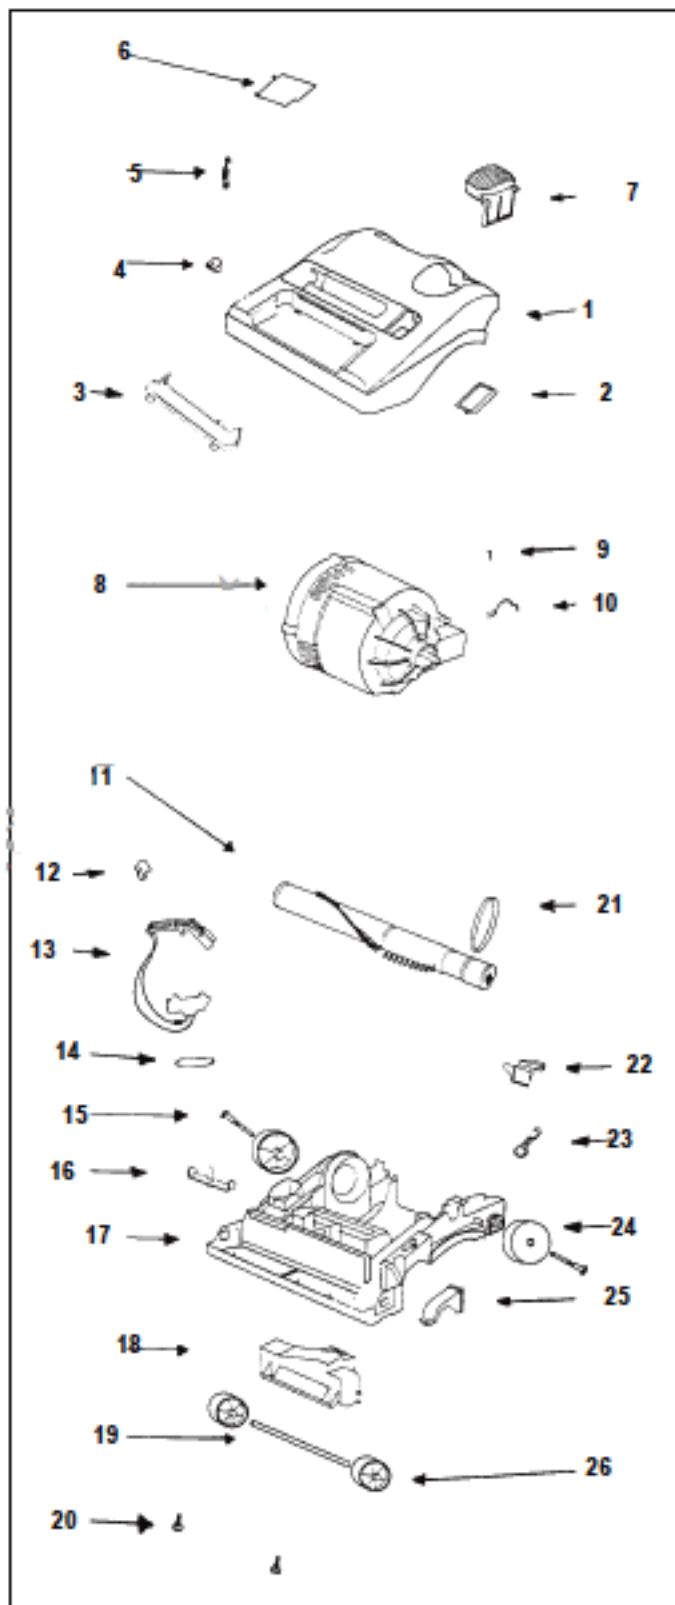

Original & Replacement

EUREKA

BRAVO Soft Body
Model 9410A/AT Shown

KEY	PART NO.	DESCRIPTION
1	E-54384-1	Hood & Graphics*
2	E-27228-1	*Belt Window
3	E-14713-1	*Lens
4	E-38241-1	Knob
5	E-54377	Spring
6	E-54373-1	Attachment Cover**
	E-57627	Gasket**
7	E-27203-1	Switch Pedal
8	E-54379-44	Motor Ass'y 5.5 Amp
8	E-54379-43	Motor Ass'y 6.5 Amp
8	E-54379-42	Motor Ass'y 8.0 Amp
8	E-54379-42	Motor Ass'y 9.0 Amp
8	E-54379-45	Motor Ass'y 10.0 Amp
9	E-53238-13	Screw
10	E-38243-1	Motor Clamp
11	E-54325-1	Brushroll, 4 Row Spiral Nylon W/ Ball Bearings
11	E-54405-1	Brushroll, 2 Row Spiral Wood Dowel Only
	E-54359	Felt Washer
	E-54360	End Cap
12	E-57868-1	Snap-In Clip
13	E-54388	Headlight Ass'y
14	E-57568	Headlamp
15	E-38242	Rear Axle
16	E-38240-1	Slide
17	NLA	Base Ass'y
	E-57892-1	Gasket*
18	E-57762-1	Carriage Ass'y
19	E-57567-1	Axle
20	E-53238-10	Hood Screw
21	E-38441	Belt
21	E-54312	Belt 2 Pk
21	ER-1035	Belt
22	E-27202-1	Handle Release
23	E-53076-2	Spring
24	E-39260-288N	Rear Wheel
25	E-54376-1	Belt Cap Ass'y
26	E-38238-1	Front Wheel
	E-38063	Belt Guard (Not Shown)

EUREKA

BRAVO Soft Body
Model 9410A/AT Shown

Original & Replacement

KEY	PART NO.	DESCRIPTION
27	E-38301-4	Upper Handle Ass'y
28	E-27207-1	Handle Cap
29	E-27306-1	Hose Clip
30	E-53536-3	Snap Pin
31	E-53218-2	Screw
32	E-01928-1	Lower Handle
33	E-27195-1	Handle
34	E-53238-13	Screw
35	E-53213-5	Nut
36	E-27172-6	Cord Ass'y
36	ER-3025	Cord Ass'y 28'
37	E-01945-1	Tool Pak
38	E-54323-1	Hose Ass'y
39	E-14070-2	Straight Wand
39	FA-5005-3	Wand, Plastic Black
40	E-53455-4	Dusting Brush
40	FA-5300-3	Dusting Brush Black
41	E-54308-1	Crevice Tool
41	FA-5400-3	Crevice Tool Black
42	E-53454-6	Upholstery Nozzle
42	FA-5200-3	Upholstery Nozzle Black
43	E-54398-1	Bag Ass'y 9201
43	E-54398-2	Bag Ass'y 9202
43	E-54349-1	Bag Ass'y 9334
43	E-54349-2	Bag Ass'y 9410/9615*
	E-27194-1	Bag Cap
	E-57665	Bag Hanger
	E-38238	Bottom Insert
	E-38316-1	Lower Bag Support & Graphics
	E-54383	Push-On Nut