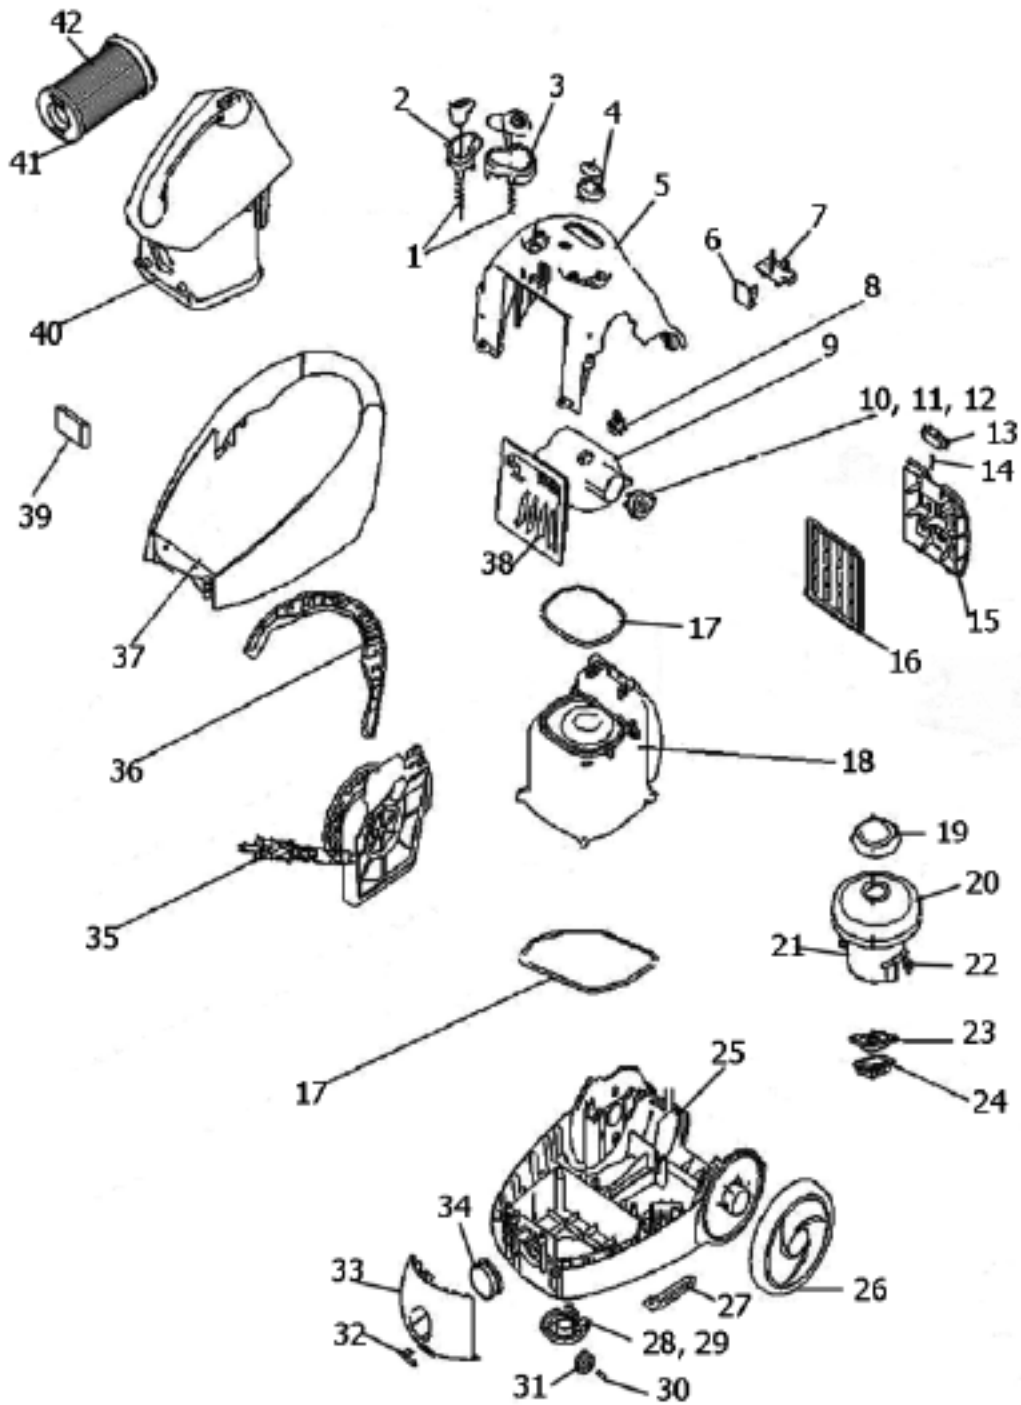

----- Manual continues below part list -----

Available Replacement Parts for Eureka 955A

e-58065	VACUUM BELT EUREKA BELT 2 PACK
ER-2017	BRUSH ROLLER ROLL 54325-1
FA-3500	LIGHT BULB, 25 WATT

Canister - 955A

Canister - 955A

Ref#	Part	Description	Comments	Qty
1	63157-10	SPRING PACKAGE		
2	B2480820606R	BUTTON-CRD WNDR W/DECOR P		
3	B2480830606R	BUTTON-ON/OFF SWTCH W/DCR		
4	B2480790609R	BUTTON - SLIDE W/DECOR PL		
5	Q2484190529	REAR COVER		
6				
7	D9248002001R	SPEED CONTROL PCB		
8	D3007000004R	SWITCH		
9	Q2483330529	AIR FLOW CHANNEL		
10	Q2480230H01	SAFETY VALVE PEDESTAL		
11	X4073150001R	SAFETY VALVE PLUG		
12	Q2480190H08R	SAFETY VALVE CAP		
13	Q248121A613	EXHAUST GRILL (LOCKER)		
14	63157-11	SPRING PACKAGE		
15	Q248119P613	EXHAUST GRILL		
16	68959	FILTER PACKAGE - EUREKA H		
17	X2480440002R	SEAL - MOTOR HOUSING		
18	Q2482911529	MOTOR HOUSING		
19	X4070340003R	MOTOR SEAL		
20	X2480570002R	SEAL RING - AIR FLOW CHAN		
21	61579-6	MOTOR ASSEMBLY CARTONED		
22	D4042302012R	THERMOSTAT & TERMINAL ASS		
23	Q1362690B53R	REAR MOTOR SUSPENSION BRA		
24	X1560390001R	MOTOR SUSPENSION		
25	Q248438P529	BASE (BODY)		
26	A2480040076R	REAR WHEEL ASSY		
27	Q248E72A529	HOOK PLATE		
28	Q0167530529	COVER (SMALL WHEEL)		
29	Q0057511529	BODY (SMALL WHEEL)		
30	J1910000006R	AXIS		
31	A0050030073R	SMALL WHEEL		
32	Q0569170529	SOCKET (POWERHEAD)		
33	Q2487300529	INSERT		
34	Q2487180H08R	SEAL RING (INSERT)		
35	A2480050025R	CORD REEL ASSY		
36	A2483640004R	HANDLE (OVERMOLD)		
37	A2483800004R	MIDDLE BODY (OVERMOLD)		
38	G2480020002	SPONGE FILTER		
41	E-68950	FILTER PKG-EUREKA DCF24		
42	Q2483930H01R	CARTRIDGE HEPA MESH		