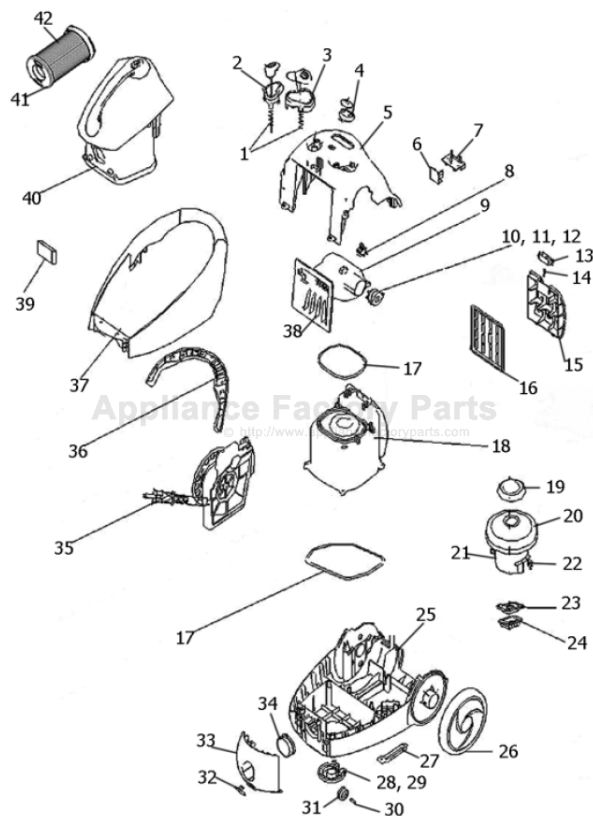

[Find Your Eureka Vacuum Cleaner Parts - Select From 855 Models](#)

----- Manual continues below part list -----