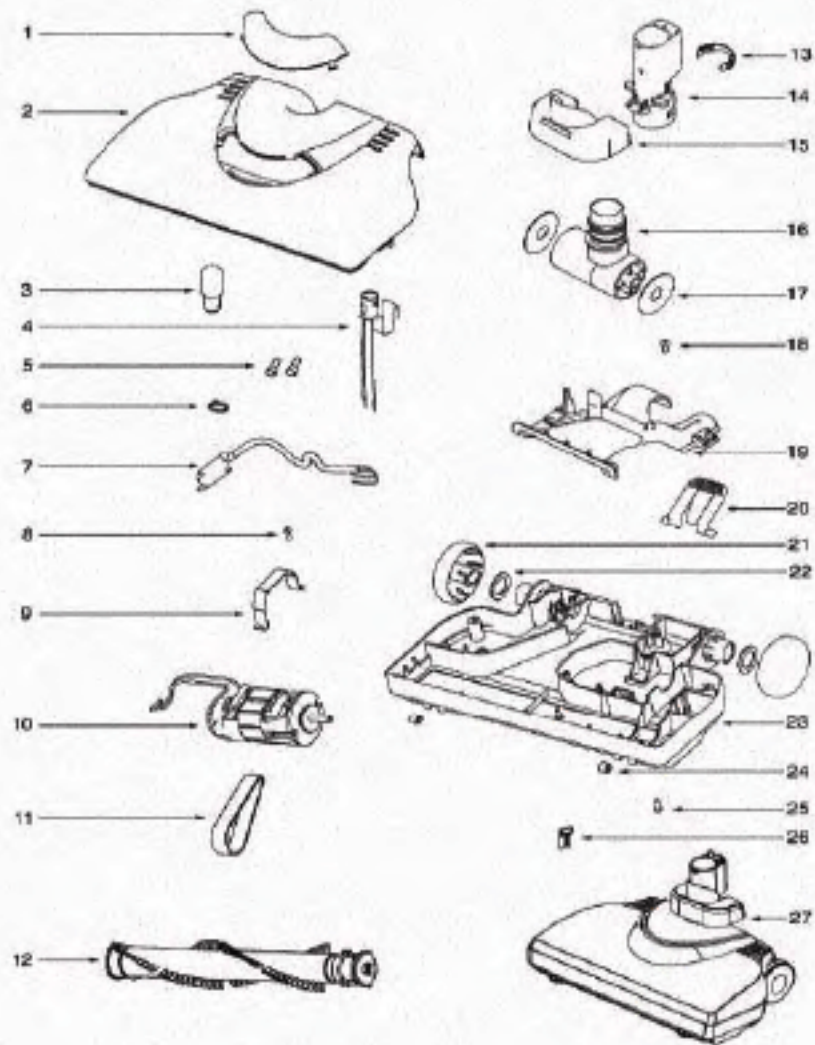

----- Manual continues below part list -----

Available Replacement Parts for Eureka 955A

e-58065	VACUUM BELT EUREKA BELT 2 PACK
ER-2017	BRUSH ROLLER ROLL 54325-1
FA-3500	LIGHT BULB, 25 WATT

Canister - 955A

Canister - 955A

Ref#	Part	Description	Comments	Qty
1	63157-10	SPRING PACKAGE		
2	B2480820606R	BUTTON-CRD WNDR W/DECOR P		
3	B2480830606R	BUTTON-ON/OFF SWTCH W/DCR		
4	B2480790609R	BUTTON - SLIDE W/DECOR PL		
5	Q2484190529	REAR COVER		
6				
7	D9248002001R	SPEED CONTROL PCB		
8	D3007000004R	SWITCH		
9	Q2483330529	AIR FLOW CHANNEL		
10	Q2480230H01	SAFETY VALVE PEDESTAL		
11	X4073150001R	SAFETY VALVE PLUG		
12	Q2480190H08R	SAFETY VALVE CAP		
13	Q248121A613	EXHAUST GRILL (LOCKER)		
14	63157-11	SPRING PACKAGE		
15	Q248119P613	EXHAUST GRILL		
16	68959	FILTER PACKAGE - EUREKA H		
17	X2480440002R	SEAL - MOTOR HOUSING		
18	Q2482911529	MOTOR HOUSING		
19	X4070340003R	MOTOR SEAL		
20	X2480570002R	SEAL RING - AIR FLOW CHAN		
21	61579-6	MOTOR ASSEMBLY CARTONED		
22	D4042302012R	THERMOSTAT & TERMINAL ASS		
23	Q1362690B53R	REAR MOTOR SUSPENSION BRA		
24	X1560390001R	MOTOR SUSPENSION		
25	Q248438P529	BASE (BODY)		
26	A2480040076R	REAR WHEEL ASSY		
27	Q248E72A529	HOOK PLATE		
28	Q0167530529	COVER (SMALL WHEEL)		
29	Q0057511529	BODY (SMALL WHEEL)		
30	J1910000006R	AXIS		
31	A0050030073R	SMALL WHEEL		
32	Q0569170529	SOCKET (POWERHEAD)		
33	Q2487300529	INSERT		
34	Q2487180H08R	SEAL RING (INSERT)		
35	A2480050025R	CORD REEL ASSY		
36	A2483640004R	HANDLE (OVERMOLD)		
37	A2483800004R	MIDDLE BODY (OVERMOLD)		
38	G2480020002	SPONGE FILTER		
41	E-68950	FILTER PKG-EUREKA DCF24		
42	Q2483930H01R	CARTRIDGE HEPA MESH		