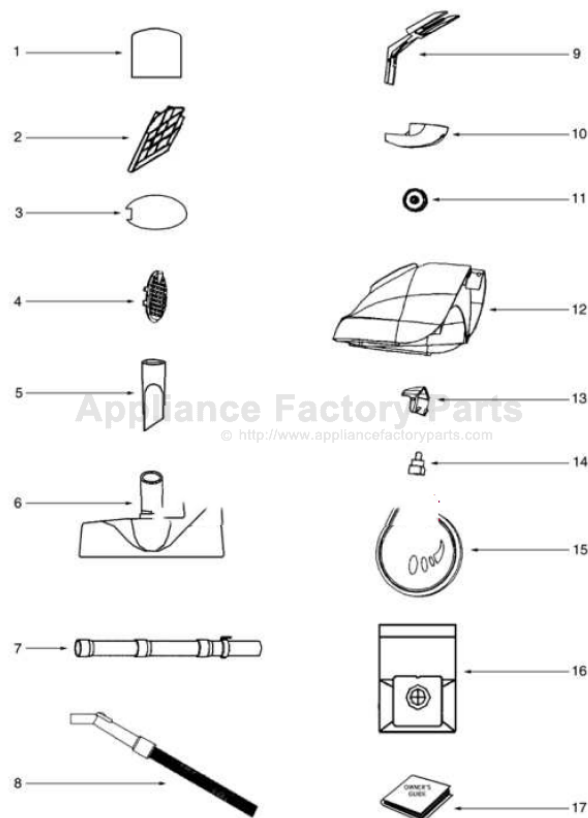

# Eureka 965A Owner's Manual

[Shop genuine replacement parts for Eureka 965A](#)

[Find Your Eureka Vacuum Cleaner Parts - Select From 855 Models](#)

----- Manual continues below -----

Ref #	Part	Description	Comments	Qty
1	61777	INLET FILTER		
2	61797	INLET FILTER FRAME		
3	61776	OUTLET FILTER		
4	61793	OUTLET FILTER GRID		
5	61778	CREVICE TOOL		
6	61779	FLOOR TOOL - PRGD		
7	61780	EXTENSION WANDS		
8	61781	HOSE ASSY - CTND		
9	61796	BAG HOLDER		
10	61795	CASTER		
11	61794	FRONT WHEEL		
12	61789	FRONT COVER - PRGD		
13	61790	FRONT COVER LOCK		
14	61791	SWITCH		
15	61792	REAR WHEEL		
16	61715	PAPER BAG - STYLE L		
17	71729	OWNER'S GUIDE		