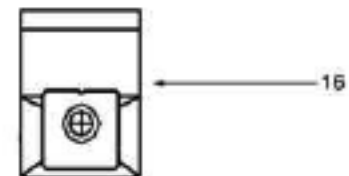

# Eureka 965A Owner's Manual

[Shop genuine replacement parts for Eureka 965A](#)

[Find Your Eureka Vacuum Cleaner Parts - Select From 855 Models](#)

----- Manual continues below -----

Ref #	Part	Description	Comments	Qty
1	61777	INLET FILTER		
2	61797	INLET FILTER FRAME		
3	61776	OUTLET FILTER		
4	61793	OUTLET FILTER GRID		
5	61778	CREVICE TOOL		
6	61779	FLOOR TOOL - PRGD		
7	61780	EXTENSION WANDS		
8	61781	HOSE ASSY - CTND		
9	61796	BAG HOLDER		
10	61795	CASTER		
11	61794	FRONT WHEEL		
12	61789	FRONT COVER - PRGD		
13	61790	FRONT COVER LOCK		
14	61791	SWITCH		
15	61792	REAR WHEEL		
16	61715	PAPER BAG - STYLE L		
17	71729	OWNER'S GUIDE		