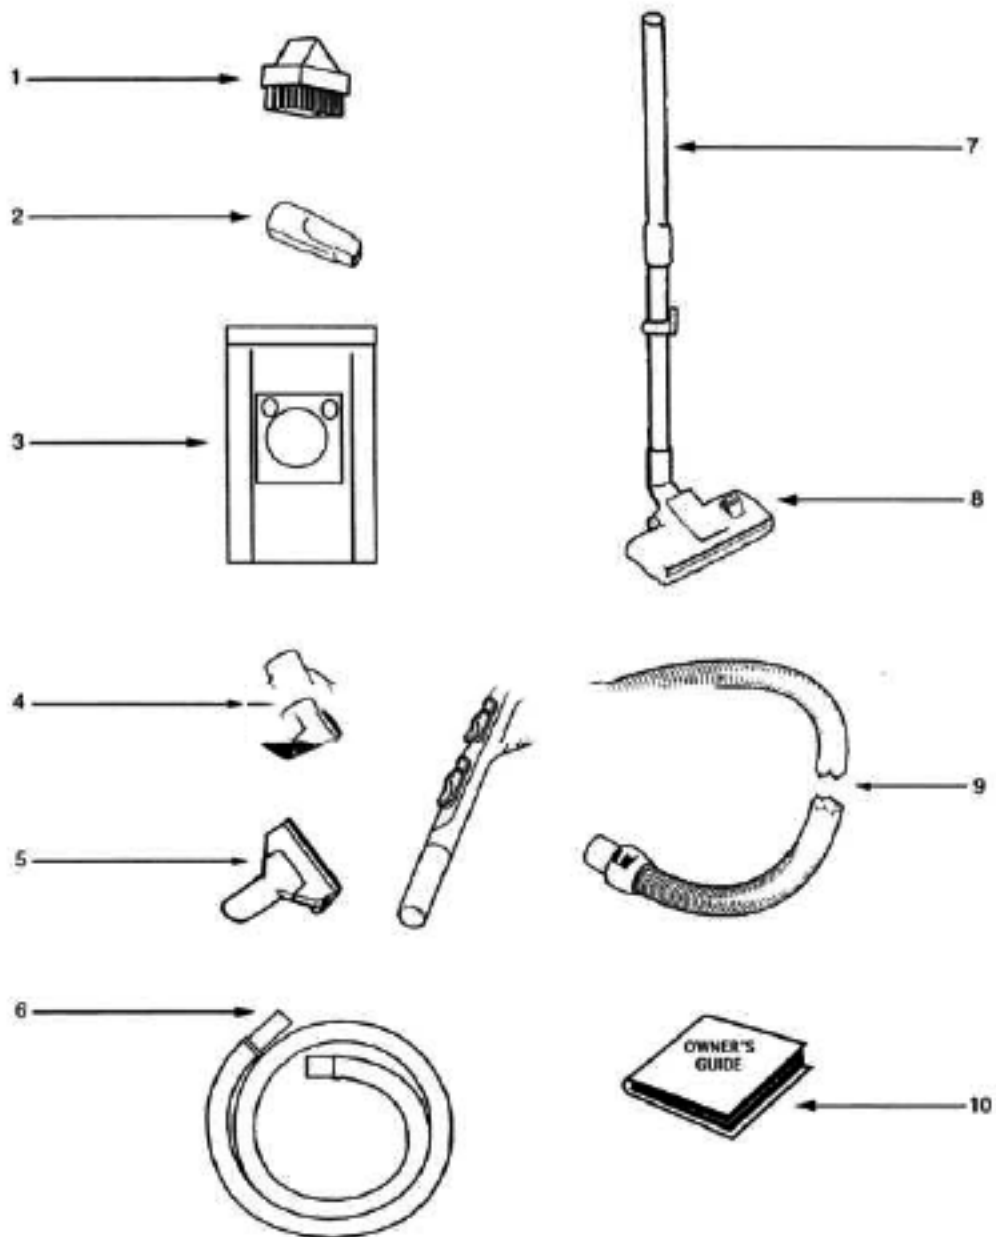

Ref #	Part	Description	Comments	Qty
1	61571	PEDAL PLATE - PKGD		
2	61586	DECORATION KNOB		
3	61585	SWITCH COVER		
4	61584	SWITCH		
5	61594	REAR COVER - PKGD		
6	61548	OUTLET FILTER		
7	61590	AIR OUTLET GRID		
8	61597	CORD REEL BRAKE		
9	61582	THERMOSTAT		
10	61566	BODY SEAL RING		
11	61592	CORD OUTLET WINDOW		
12	61599	CORD GUIDE WHEEL		
13	61603	CORD GUIDE SHAFT		
14	61593	CORD REEL WITH CORD		
15	61598	TIGHTENER		
16	61587	MOTOR MASK		
17	61588	MOTOR SEALING BAR		
18	61568	REAR WHEEL		
19	61565	FRONT COVER - PKGD		
20	61572	SPRING		
21	61573	FRONT COVER LOCK		
22	61570	SUCTION RING		
23	61580	SUCTION DUCT		
24	61569	RUBBER SEAL RING		
25	61595	AIR FLOW INDICATOR		
26	61583	DUST BAG STAND		
27	61596	SPRING		
28	61549	INLET FILTER		
29	61574	HANDLE PLATE		
30	61567	LOWER SHELL		
31	61575	FRONT WHEEL SEAT		
32	61576	FRONT WHEEL		
33	61577	MOTOR SEAL RING		
34	61578	MOTOR SEAL		
35	61579	MOTOR - CTND		
36	61604	WAND STAND		
37	61589	MOTOR SUPPORT		

Ref #	Part	Description	Comments	Qty
1	61554	DUSTING BRUSH		
2	61553	CREVICE TOOL		
3	61555	PAPER BAG - STYLE T		
4	61720	DUSTING BRUSH - LARGE		
5	61719	UPHOLSTERY NOZZLE		
6	61564	HOSE ASSY - CTND		
7	61559	WAND SET WITH HOOK		
8	61558	FLOOR BRUSH		
9	61563	HOSE ASSEMBLY - CARTONED		
10	71572	OWNERS GUIDE		