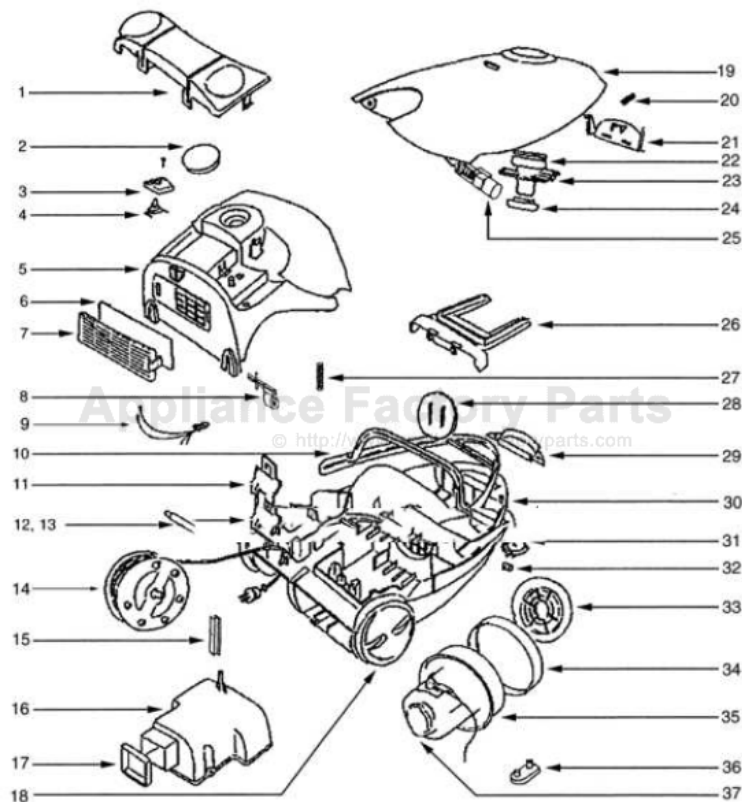

Eureka 970A Owner's Manual

[Shop genuine replacement parts for Eureka 970A](#)

[Find Your Eureka Vacuum Cleaner Parts - Select From 855 Models](#)

----- Manual continues below -----

Ref #	Part	Description	Comments	Qty
1	61571	PEDAL PLATE - PKGD		
2	61586	DECORATION KNOB		
3	61585	SWITCH COVER		
4	61584	SWITCH		
5	61594	REAR COVER - PKGD		
6	61548	OUTLET FILTER		
7	61590	AIR OUTLET GRID		
8	61597	CORD REEL BRAKE		
9	61582	THERMOSTAT		
10	61566	BODY SEAL RING		
11	61592	CORD OUTLET WINDOW		
12	61599	CORD GUIDE WHEEL		
13	61603	CORD GUIDE SHAFT		
14	61593	CORD REEL WITH CORD		
15	61598	TIGHTENER		
16	61587	MOTOR MASK		
17	61588	MOTOR SEALING BAR		
18	61568	REAR WHEEL		
19	61565	FRONT COVER - PKGD		
20	61572	SPRING		
21	61573	FRONT COVER LOCK		
22	61570	SUCTION RING		
23	61580	SUCTION DUCT		
24	61569	RUBBER SEAL RING		
25	61595	AIR FLOW INDICATOR		
26	61583	DUST BAG STAND		
27	61596	SPRING		
28	61549	INLET FILTER		
29	61574	HANDLE PLATE		
30	61567	LOWER SHELL		
31	61575	FRONT WHEEL SEAT		
32	61576	FRONT WHEEL		
33	61577	MOTOR SEAL RING		
34	61578	MOTOR SEAL		
35	61579	MOTOR - CTND		
36	61604	WAND STAND		
37	61589	MOTOR SUPPORT		

Ref #	Part	Description	Comments	Qty
1	61554	DUSTING BRUSH		
2	61553	CREVICE TOOL		
3	61555	PAPER BAG - STYLE T		
4	61720	DUSTING BRUSH - LARGE		
5	61719	UPHOLSTERY NOZZLE		
6	61564	HOSE ASSY - CTND		
7	61559	WAND SET WITH HOOK		
8	61558	FLOOR BRUSH		
9	61563	HOSE ASSEMBLY - CARTONED		
10	71572	OWNERS GUIDE		