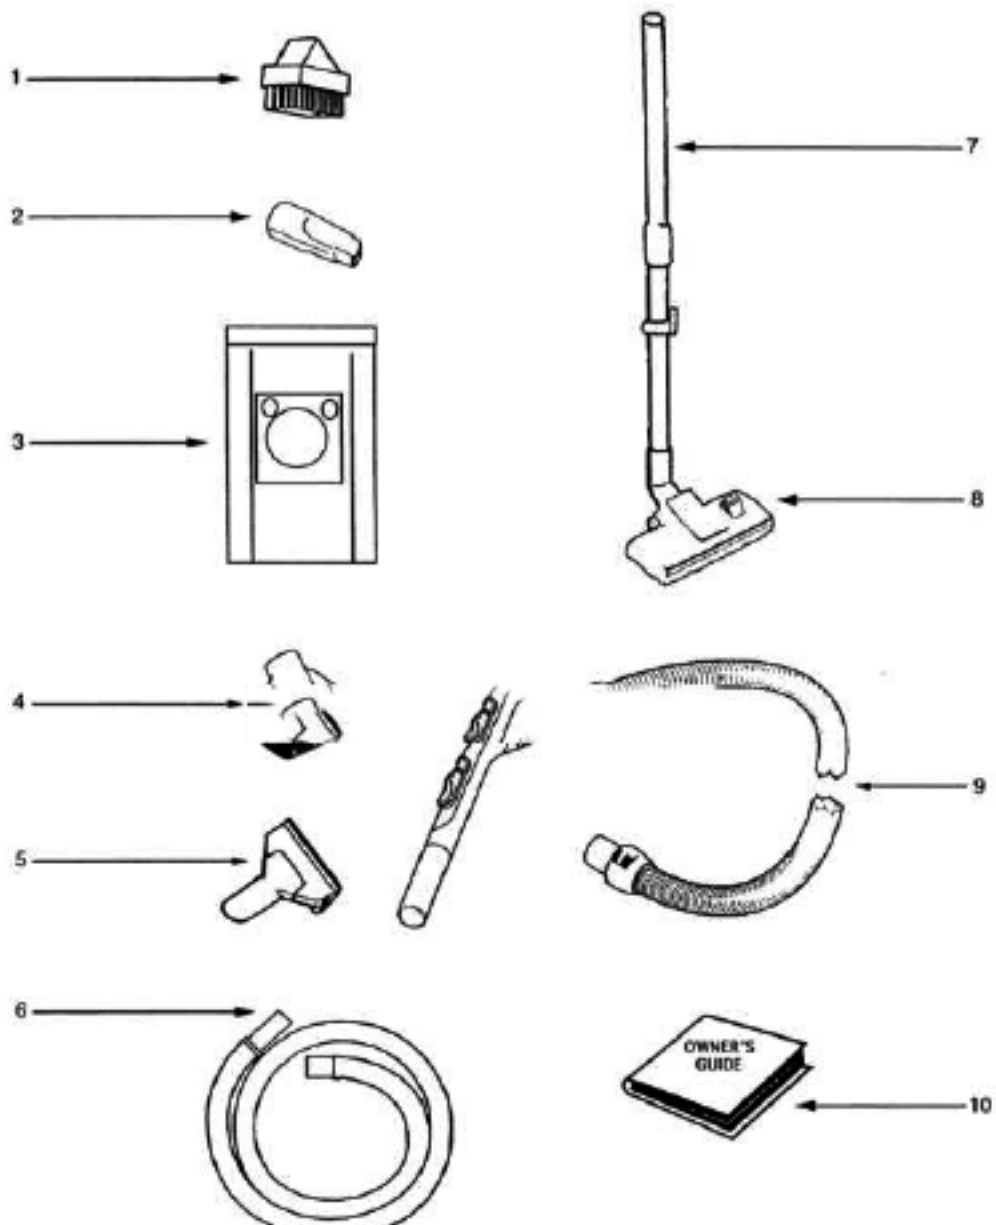

Eureka 970A Owner's Manual

[Shop genuine replacement parts for Eureka 970A](#)

[Find Your Eureka Vacuum Cleaner Parts - Select From 855 Models](#)

----- Manual continues below -----

Ref #	Part	Description	Comments	Qty
1	61571	PEDAL PLATE - PKGD		
2	61586	DECORATION KNOB		
3	61585	SWITCH COVER		
4	61584	SWITCH		
5	61594	REAR COVER - PKGD		
6	61548	OUTLET FILTER		
7	61590	AIR OUTLET GRID		
8	61597	CORD REEL BRAKE		
9	61582	THERMOSTAT		
10	61566	BODY SEAL RING		
11	61592	CORD OUTLET WINDOW		
12	61599	CORD GUIDE WHEEL		
13	61603	CORD GUIDE SHAFT		
14	61593	CORD REEL WITH CORD		
15	61598	TIGHTENER		
16	61587	MOTOR MASK		
17	61588	MOTOR SEALING BAR		
18	61568	REAR WHEEL		
19	61565	FRONT COVER - PKGD		
20	61572	SPRING		
21	61573	FRONT COVER LOCK		
22	61570	SUCTION RING		
23	61580	SUCTION DUCT		
24	61569	RUBBER SEAL RING		
25	61595	AIR FLOW INDICATOR		
26	61583	DUST BAG STAND		
27	61596	SPRING		
28	61549	INLET FILTER		
29	61574	HANDLE PLATE		
30	61567	LOWER SHELL		
31	61575	FRONT WHEEL SEAT		
32	61576	FRONT WHEEL		
33	61577	MOTOR SEAL RING		
34	61578	MOTOR SEAL		
35	61579	MOTOR - CTND		
36	61604	WAND STAND		
37	61589	MOTOR SUPPORT		

Ref #	Part	Description	Comments	Qty
1	61554	DUSTING BRUSH		
2	61553	CREVICE TOOL		
3	61555	PAPER BAG - STYLE T		
4	61720	DUSTING BRUSH - LARGE		
5	61719	UPHOLSTERY NOZZLE		
6	61564	HOSE ASSY - CTND		
7	61559	WAND SET WITH HOOK		
8	61558	FLOOR BRUSH		
9	61563	HOSE ASSEMBLY - CARTONED		
10	71572	OWNERS GUIDE		