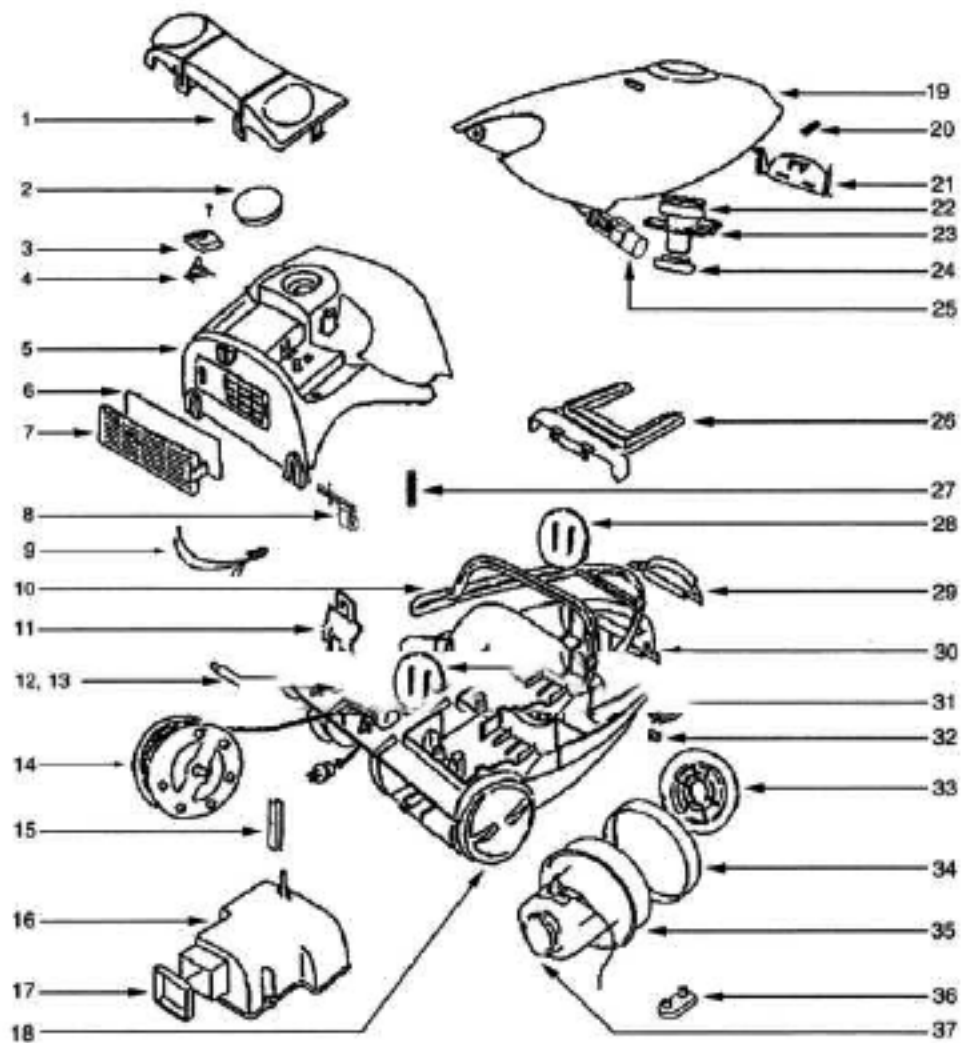

Eureka 970A Owner's Manual

[Shop genuine replacement parts for Eureka 970A](#)

[Find Your Eureka Vacuum Cleaner Parts - Select From 855 Models](#)

----- Manual continues below -----

Ref #	Part	Description	Comments	Qty
1	61571	PEDAL PLATE - PKGD		
2	61586	DECORATION KNOB		
3	61585	SWITCH COVER		
4	61584	SWITCH		
5	61594	REAR COVER - PKGD		
6	61548	OUTLET FILTER		
7	61590	AIR OUTLET GRID		
8	61597	CORD REEL BRAKE		
9	61582	THERMOSTAT		
10	61566	BODY SEAL RING		
11	61592	CORD OUTLET WINDOW		
12	61599	CORD GUIDE WHEEL		
13	61603	CORD GUIDE SHAFT		
14	61593	CORD REEL WITH CORD		
15	61598	TIGHTENER		
16	61587	MOTOR MASK		
17	61588	MOTOR SEALING BAR		
18	61568	REAR WHEEL		
19	61565	FRONT COVER - PKGD		
20	61572	SPRING		
21	61573	FRONT COVER LOCK		
22	61570	SUCTION RING		
23	61580	SUCTION DUCT		
24	61569	RUBBER SEAL RING		
25	61595	AIR FLOW INDICATOR		
26	61583	DUST BAG STAND		
27	61596	SPRING		
28	61549	INLET FILTER		
29	61574	HANDLE PLATE		
30	61567	LOWER SHELL		
31	61575	FRONT WHEEL SEAT		
32	61576	FRONT WHEEL		
33	61577	MOTOR SEAL RING		
34	61578	MOTOR SEAL		
35	61579	MOTOR - CTND		
36	61604	WAND STAND		
37	61589	MOTOR SUPPORT		

Ref #	Part	Description	Comments	Qty
1	61554	DUSTING BRUSH		
2	61553	CREVICE TOOL		
3	61555	PAPER BAG - STYLE T		
4	61720	DUSTING BRUSH - LARGE		
5	61719	UPHOLSTERY NOZZLE		
6	61564	HOSE ASSY - CTND		
7	61559	WAND SET WITH HOOK		
8	61558	FLOOR BRUSH		
9	61563	HOSE ASSEMBLY - CARTONED		
10	71572	OWNERS GUIDE		