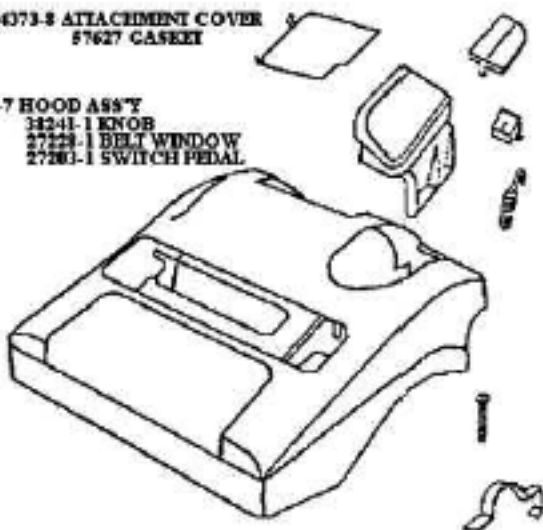

64373-8 ATTACHMENT COVER
F7627 CASKEY

64386-7 HOOD ASS'Y
342-41-1 KNOB
27228-1 BELT WINDOW
27281-1 SWITCH PEDAL