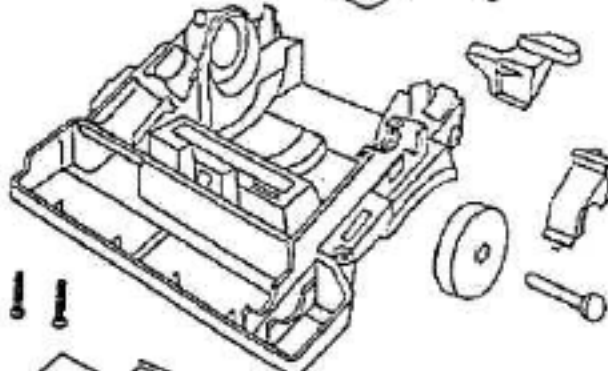

64328-1 DISTURBULATOR ASS'Y
27209 DISTURBULATOR CAP
64369 FELT WASHER

64372-6 BASE ASS'Y
38063 BELT GUARDS
F7692 CASKEY