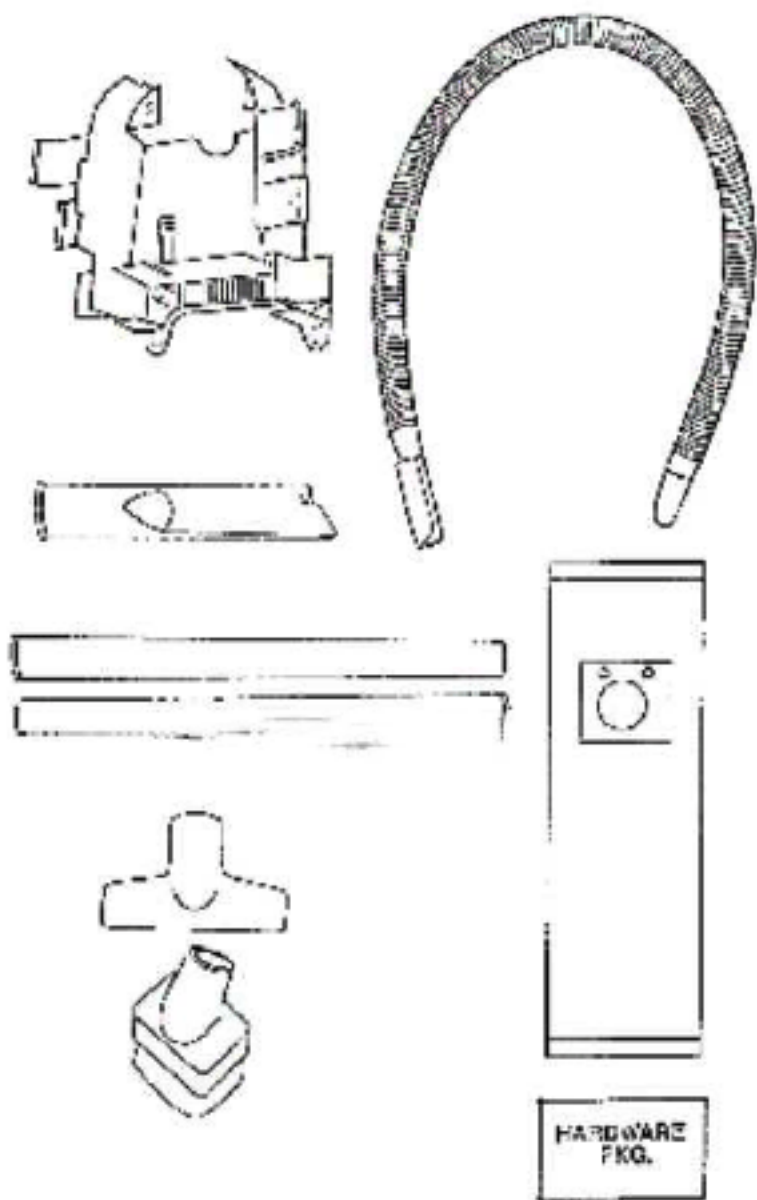

## PARTS1 - 9720AT

Ref #	Part	Description	Comments	Qty
1	27201-2	WHEEL/BUSHING PACKAGE		
2	27202A-1	RELEASE - HANDLE		
3	27228-1	WINDOW - BELT (STYLE 2)		
4	38063	GUARD - BELT		
5	38236A-1	WHEEL - FRONT		
6	38240-1	SLIDE		
7	38241-1	KNOB		
8	38242	AXLE - REAR		
9	38243-1	CLAMP - MOTOR		
10	53076-2	SPRING & AXLE PACKAGE (6)		
11	53238-13	SCREW PACKAGE		
12	53238-22	SCREW PACKAGE		
13	54325-1	DISTURBULATOR ASSY - CAR		
14	54356-7	HOOD CONVERSION KIT		
15	54359	PACKAGE - FELT WASHER		
16	54372-6	BASE ASSEMBLY - PACKAGED		
17	54373-8	ATTACHMENT PORT COVER ASS		
18	54376-1	BELT CAP & GASKET - PACKA		
19	54377	PACKAGE - SPRING		
20	54379-6	MOTOR ASSEMBLY - PKGD		
21	54417-1	PACKAGE - CARRIAGE CLIP		
22	54669	SCREW PACKAGE		
23	57567-1	AXLE - WHEEL		
24	57627	GASKET		
25	57692	GASKET		
26	57762-1	CARRIAGE ASSEMBLY		

## PARTS2 - 9720AT

Ref #	Part	Description	Comments	Qty
1	27165	IMPELLER		
2	27171	GASKET		
3	53238-18	SCREW PACKAGE		
4	53238-24	SCREW PACKAGE		
5	54152-3	SWITCH ASSEMBLY		
6	54353-3	MOTOR ASSEMBLY - PRGD		
7	54374-2	FAN COVER - PACKAGED		
8	54375-1	SCROLL ASSY - PRG		
9	54379-6	MOTOR ASSEMBLY - PRGD		
10	54406	PLUG- PACKAGE 10		
11	54413	PACKAGE-5 HEX JAM NUT		
12	54472-1	BRUSH HOLDER & BRUSH ASSY		
13	54811	FAN WASHER - PACKAGED		
14	57949-1	GASKET		