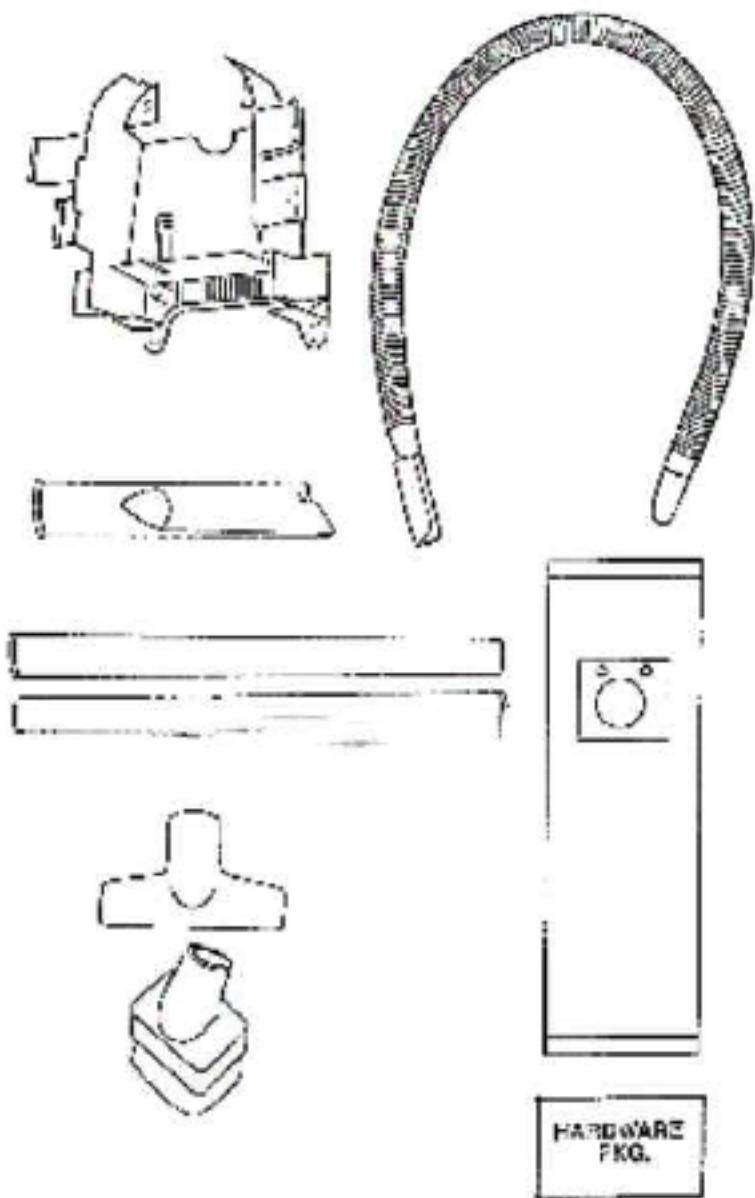

## PARTS1 - 9720AT

Ref #	Part	Description	Comments	Qty
1	27201-2	WHEEL/BUSHING PACKAGE		
2	27202A-1	RELEASE - HANDLE		
3	27228-1	WINDOW - BELT (STYLE 2)		
4	38063	GUARD - BELT		
5	38236A-1	WHEEL - FRONT		
6	38240-1	SLIDE		
7	38241-1	KNOB		
8	38242	AXLE - REAR		
9	38243-1	CLAMP - MOTOR		
10	53076-2	SPRING & AXLE PACKAGE (6)		
11	53238-13	SCREW PACKAGE		
12	53238-22	SCREW PACKAGE		
13	54325-1	DISTURBULATOR ASSY - CAR		
14	54356-7	HOOD CONVERSION KIT		
15	54359	PACKAGE - FELT WASHER		
16	54372-6	BASE ASSEMBLY - PACKAGED		
17	54373-8	ATTACHMENT PORT COVER ASS		
18	54376-1	BELT CAP & GASKET - PACKA		
19	54377	PACKAGE - SPRING		
20	54379-6	MOTOR ASSEMBLY - PKGD		
21	54417-1	PACKAGE - CARRIAGE CLIP		
22	54669	SCREW PACKAGE		
23	57567-1	AXLE - WHEEL		
24	57627	GASKET		
25	57692	GASKET		
26	57762-1	CARRIAGE ASSEMBLY		

## 54379-6 MOTOR ASSY

54363-3 ARMATURE & MOTOR KIT W/ BEARINGS  
 54472-1 BRUSH HOLDER & BRUSH ASS'Y

54381-5 FIELD ASS'Y  
 54182-3 SWITCH  
 MOTOR BRUSH  
 BRUSH SPRING  
 BRUSH HOLDER

54376-1 SCROLL ASS'Y  
 57948-1 GASKET SET

## PARTS2 - 9720AT

Ref #	Part	Description	Comments	Qty
1	27165	IMPELLER		
2	27171	GASKET		
3	53238-18	SCREW PACKAGE		
4	53238-24	SCREW PACKAGE		
5	54152-3	SWITCH ASSEMBLY		
6	54353-3	MOTOR ASSEMBLY - PRGD		
7	54374-2	FAN COVER - PACKAGED		
8	54375-1	SCROLL ASSY - PRG		
9	54379-6	MOTOR ASSEMBLY - PRGD		
10	54406	PLUG- PACKAGE 10		
11	54413	PACKAGE-5 HEX JAM NUT		
12	54472-1	BRUSH HOLDER & BRUSH ASSY		
13	54811	FAN WASHER - PACKAGED		
14	57949-1	GASKET		