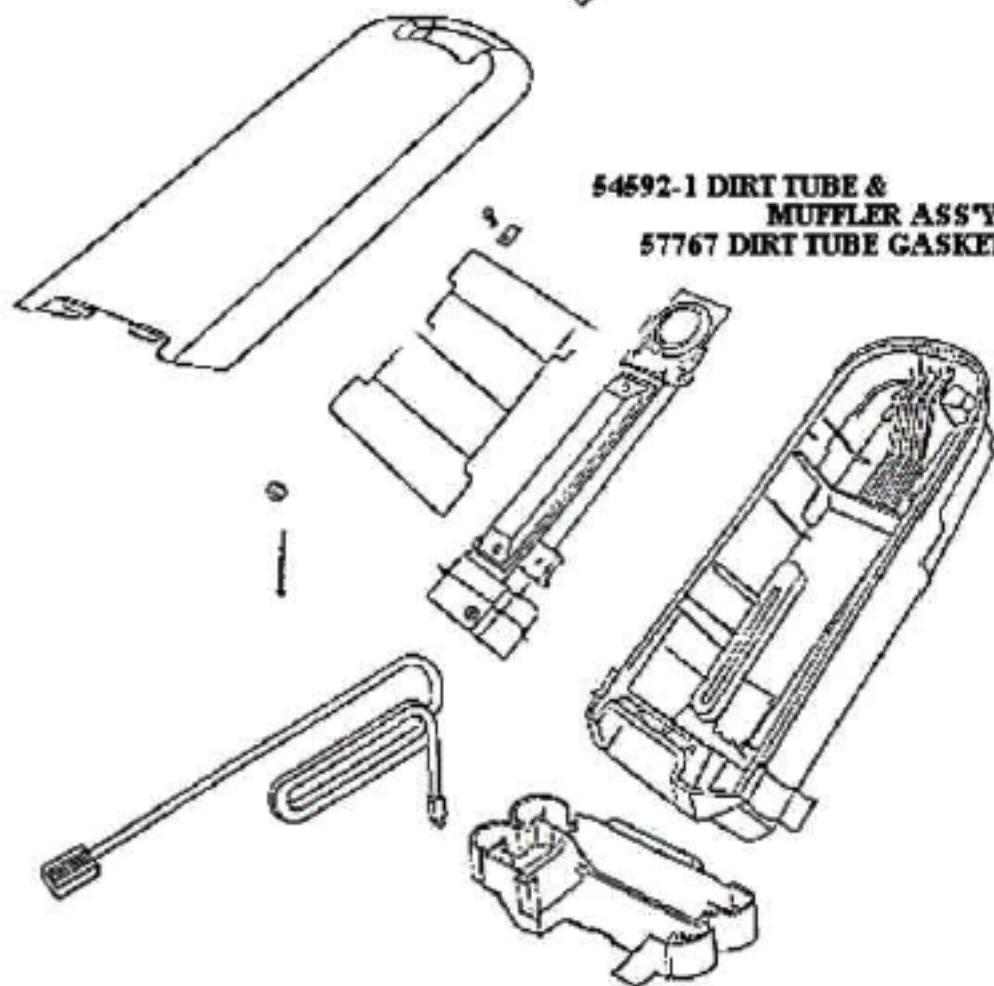

## PARTS3 - 9720AT

Ref #	Part	Description	Comments	Qty
1	02055-1	HOUSING - REAR		
2	14902	SUPPORT - BAG		
3	27172-6	CORD & PLUG ASSEMBLY		
4	27308-1	GRIP - HANDLE		
5	36873-6	CAP - HANDLE		
6	37115-4	HOOK - CORD RELEASE		
7	53238-24	SCREW PACKAGE		
8	53238-28	SCREW PACKAGE		
9	54417-1	PACKAGE - CARRIAGE CLIP		
10	54703-5	This part is obsolete and there is no substitute.		
11	55927	SCREW PACKAGE 10		
12	56376	WASHER		
13	57767	GASKET		
14	57877	SPRING - LATCH		
15	57918-1	BOTTOM HOUSING & GRAPHICS		

## PARTS1 - 9720AT

Ref #	Part	Description	Comments	Qty
1	27201-2	WHEEL/BUSHING PACKAGE		
2	27202A-1	RELEASE - HANDLE		
3	27228-1	WINDOW - BELT (STYLE 2)		
4	38063	GUARD - BELT		
5	38236A-1	WHEEL - FRONT		
6	38240-1	SLIDE		
7	38241-1	KNOB		
8	38242	AXLE - REAR		
9	38243-1	CLAMP - MOTOR		
10	53076-2	SPRING & AXLE PACKAGE (6)		
11	53238-13	SCREW PACKAGE		
12	53238-22	SCREW PACKAGE		
13	54325-1	DISTURBULATOR ASSY - CAR		
14	54356-7	HOOD CONVERSION KIT		
15	54359	PACKAGE - FELT WASHER		
16	54372-6	BASE ASSEMBLY - PACKAGED		
17	54373-8	ATTACHMENT PORT COVER ASS		
18	54376-1	BELT CAP & GASKET - PACKA		
19	54377	PACKAGE - SPRING		
20	54379-6	MOTOR ASSEMBLY - PKGD		
21	54417-1	PACKAGE - CARRIAGE CLIP		
22	54669	SCREW PACKAGE		
23	57567-1	AXLE - WHEEL		
24	57627	GASKET		
25	57692	GASKET		
26	57762-1	CARRIAGE ASSEMBLY		