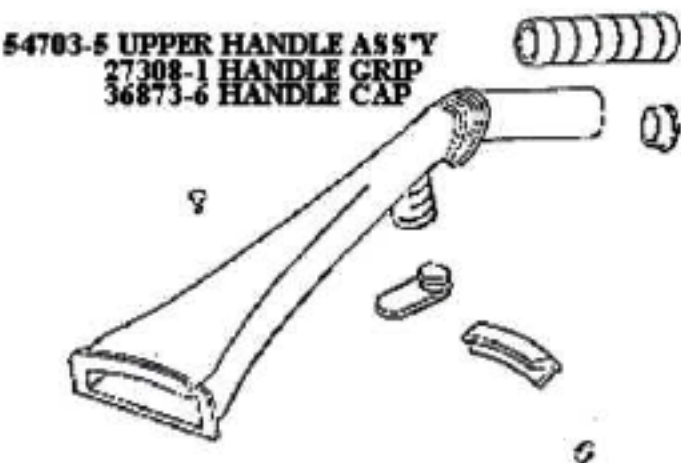

54703-5 UPPER HANDLE ASS'Y  
27308-1 HANDLE GRIP  
36873-6 HANDLE CAP

54592-1 DIRT TUBE &  
MUFFLER ASS'Y  
57767 DIRT TUBE GASKET

## PARTS3 - 9720AT

Ref #	Part	Description	Comments	Qty
1	02055-1	HOUSING - REAR		
2	14902	SUPPORT - BAG		
3	27172-6	CORD & PLUG ASSEMBLY		
4	27308-1	GRIP - HANDLE		
5	36873-6	CAP - HANDLE		
6	37115-4	HOOK - CORD RELEASE		
7	53238-24	SCREW PACKAGE		
8	53238-28	SCREW PACKAGE		
9	54417-1	PACKAGE - CARRIAGE CLIP		
10	54703-5	This part is obsolete and there is no substitute.		
11	55927	SCREW PACKAGE 10		
12	56376	WASHER		
13	57767	GASKET		
14	57877	SPRING - LATCH		
15	57918-1	BOTTOM HOUSING & GRAPHICS		