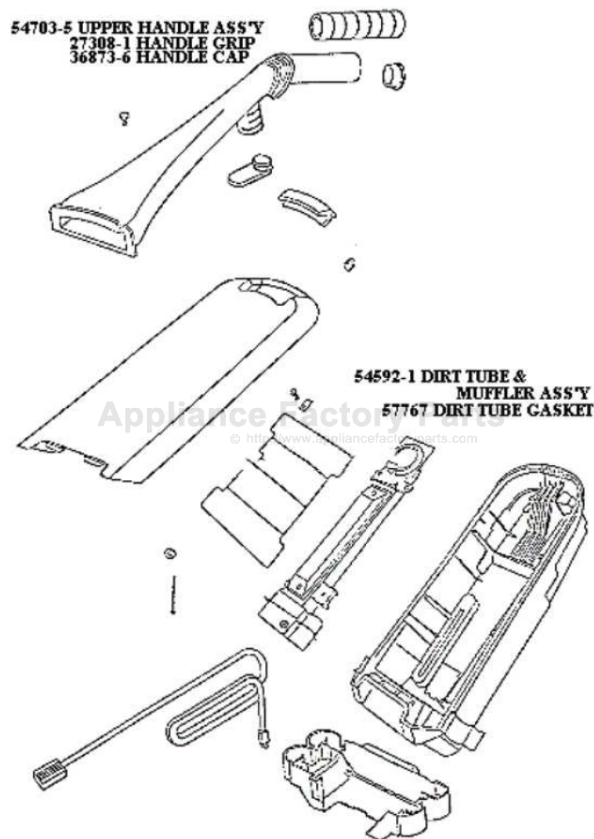

[Find Your Eureka Vacuum Cleaner Parts - Select From 855 Models](#)

----- Manual continues below part list -----