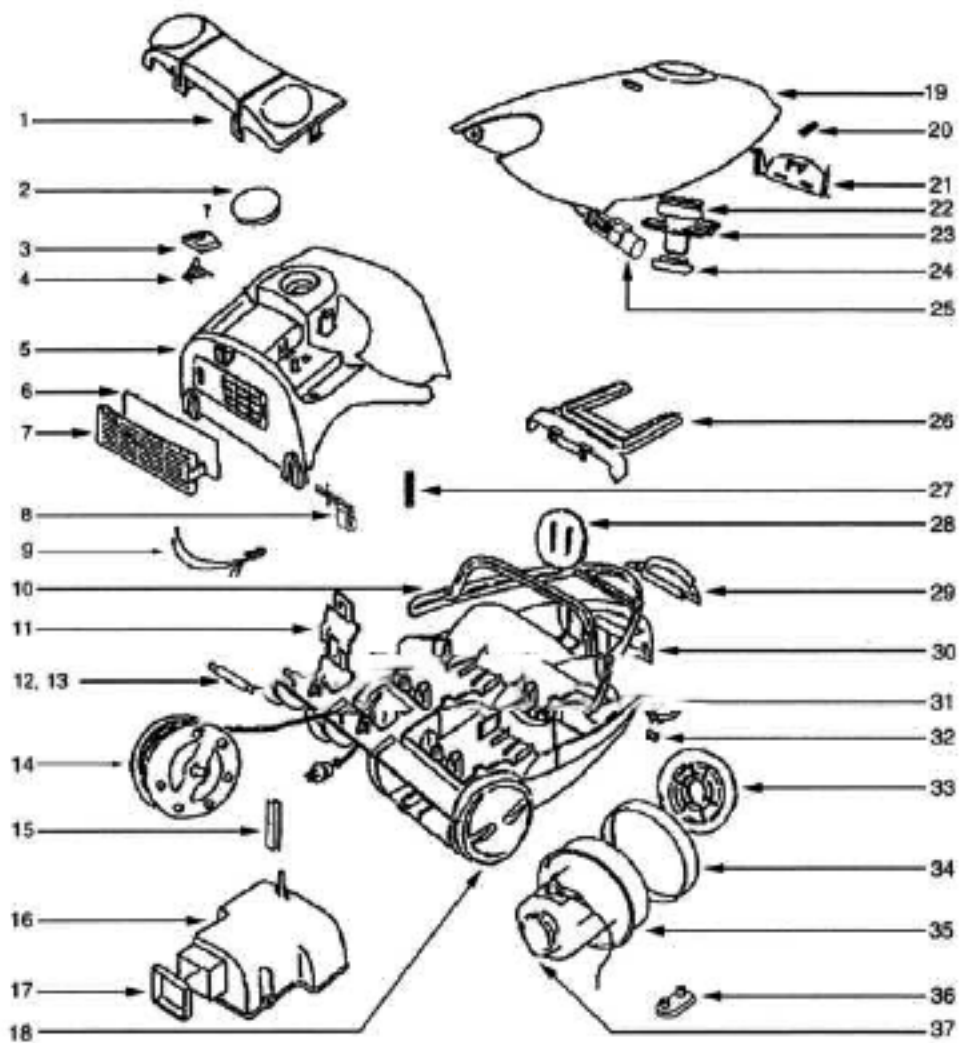

----- Manual continues below -----

Ref #	Part	Description	Comments	Qty
1	61571-1	PEDAL PLATE - PKGD		
2	61586-1	DECORATION KNOB		
3	61585	SWITCH COVER		
4	61584	SWITCH		
5	61594-1	REAR COVER - PKGD		
6	61548	OUTLET FILTER		
7	61590-1	AIR OUTLET GRID		
8	61597	CORD REEL BRAKE		
9	61582	THERMOSTAT		
10	61566	BODY SEAL RING		
11	61592	CORD OUTLET WINDOW		
12	61599	CORD GUIDE WHEEL		
13	61603	CORD GUIDE SHAFT		
14	61593	CORD REEL WITH CORD		
15	61598	TIGHTENER		
16	61587	MOTOR MASK		
17	61588	MOTOR SEALING BAR		
18	61568-1	REAR WHEEL		
19	61565-1	FRONT COVER - PKGD		
20	61572	SPRING		
21	61573-1	FRONT COVER LOCK		
22	61570	SUCTION RING		
23	61580	SUCTION DUCT		
24	61569	RUBBER SEAL RING		
25	61595	AIR FLOW INDICATOR		
26	61583	DUST BAG STAND		
27	61596	SPRING		
28	61549	INLET FILTER		
29	61574-1	HANDLE PLATE		
30	61567	LOWER SHELL		
31	61575	FRONT WHEEL SEAT		
32	61576	FRONT WHEEL		
33	61577	MOTOR SEAL RING		
34	61578	MOTOR SEAL		
35	61579-1	MOTOR - CTND		
36	61604	WAND STAND		
37	61589	MOTOR SUPPORT		
	61000	SWITCH SUPPORT DR		
	61585	FRONT COVER - PRGE		

Ref #	Part	Description	Comments	Qty
1	61554	DUSTING BRUSH		
2	61553	CREVICE TOOL		
3	61555	PAPER BAG - STYLE T		
4	61720	DUSTING BRUSH - LARGE		
5	61719	UPHOLSTERY NOZZLE		
6	61559-1	STEEL TELESCOPIC WAND SET		
7	61558	FLOOR BRUSH		
8	61563	HOSE ASSEMBLY - CARTONED		
9	71572	OWNER'S GUIDE		