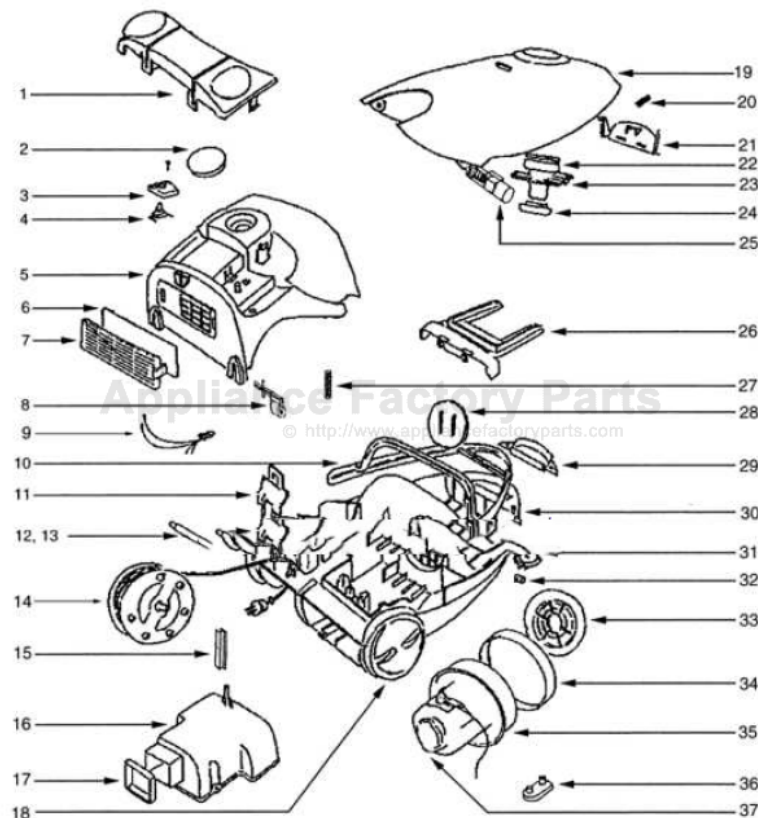

This Owner's Manual is provided and hosted by [Appliance Factory Parts](http://www.appliancefactoryparts.com).

Eureka 972A Owner's Manual

[Shop genuine replacement parts for Eureka 972A](#)

[Find Your Eureka Vacuum Cleaner Parts - Select From 855 Models](#)

----- Manual continues below -----

Ref #	Part	Description	Comments	Qty
1	61571-1	PEDAL PLATE - PKGD		
2	61586-1	DECORATION KNOB		
3	61585	SWITCH COVER		
4	61584	SWITCH		
5	61594-1	REAR COVER - PKGD		
6	61548	OUTLET FILTER		
7	61590-1	AIR OUTLET GRID		
8	61597	CORD REEL BRAKE		
9	61582	THERMOSTAT		
10	61566	BODY SEAL RING		
11	61592	CORD OUTLET WINDOW		
12	61599	CORD GUIDE WHEEL		
13	61603	CORD GUIDE SHAFT		
14	61593	CORD REEL WITH CORD		
15	61598	TIGHTENER		
16	61587	MOTOR MASK		
17	61588	MOTOR SEALING BAR		
18	61568-1	REAR WHEEL		
19	61565-1	FRONT COVER - PKGD		
20	61572	SPRING		
21	61573-1	FRONT COVER LOCK		
22	61570	SUCTION RING		
23	61580	SUCTION DUCT		
24	61569	RUBBER SEAL RING		
25	61595	AIR FLOW INDICATOR		
26	61583	DUST BAG STAND		
27	61596	SPRING		
28	61549	INLET FILTER		
29	61574-1	HANDLE PLATE		
30	61567	LOWER SHELL		
31	61575	FRONT WHEEL SEAT		
32	61576	FRONT WHEEL		
33	61577	MOTOR SEAL RING		
34	61578	MOTOR SEAL		
35	61579-1	MOTOR - CTND		
36	61604	WAND STAND		
37	61589	MOTOR SUPPORT		
	61000	SWITCH SUPPORT DR		
	61585	FRONT COVER - PRGE		

Ref #	Part	Description	Comments	Qty
1	61554	DUSTING BRUSH		
2	61553	CREVICE TOOL		
3	61555	PAPER BAG - STYLE T		
4	61720	DUSTING BRUSH - LARGE		
5	61719	UPHOLSTERY NOZZLE		
6	61559-1	STEEL TELESCOPIC WAND SET		
7	61558	FLOOR BRUSH		
8	61563	HOSE ASSEMBLY - CARTONED		
9	71572	OWNER'S GUIDE		