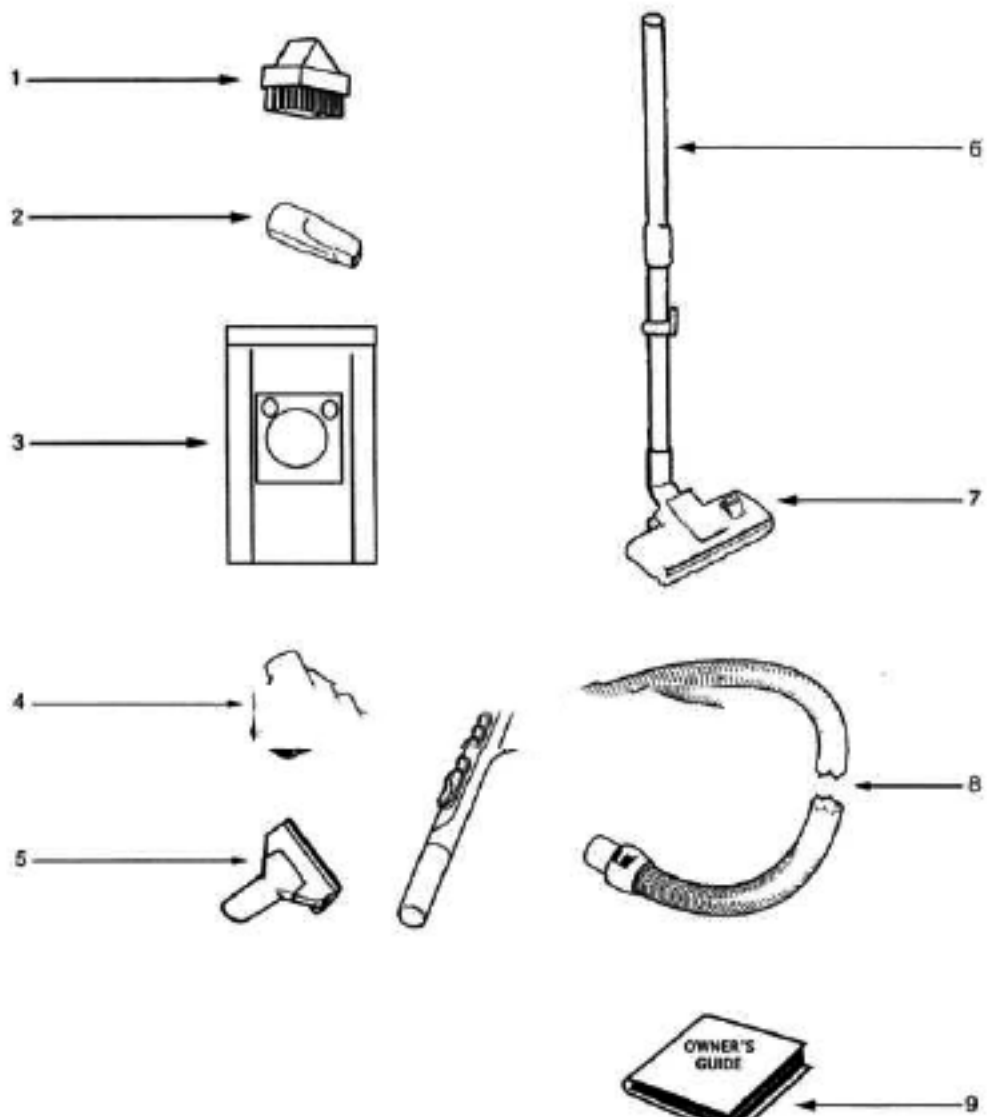

This Owner's Manual is provided and hosted by [Appliance Factory Parts](http://www.appliancefactoryparts.com).

Eureka 972A Owner's Manual

[Shop genuine replacement parts for Eureka 972A](#)

[Find Your Eureka Vacuum Cleaner Parts - Select From 855 Models](#)

----- Manual continues below -----

Ref #	Part	Description	Comments	Qty
1	61571-1	PEDAL PLATE - PKGD		
2	61586-1	DECORATION KNOB		
3	61585	SWITCH COVER		
4	61584	SWITCH		
5	61594-1	REAR COVER - PKGD		
6	61548	OUTLET FILTER		
7	61590-1	AIR OUTLET GRID		
8	61597	CORD REEL BRAKE		
9	61582	THERMOSTAT		
10	61566	BODY SEAL RING		
11	61592	CORD OUTLET WINDOW		
12	61599	CORD GUIDE WHEEL		
13	61603	CORD GUIDE SHAFT		
14	61593	CORD REEL WITH CORD		
15	61598	TIGHTENER		
16	61587	MOTOR MASK		
17	61588	MOTOR SEALING BAR		
18	61568-1	REAR WHEEL		
19	61565-1	FRONT COVER - PKGD		
20	61572	SPRING		
21	61573-1	FRONT COVER LOCK		
22	61570	SUCTION RING		
23	61580	SUCTION DUCT		
24	61569	RUBBER SEAL RING		
25	61595	AIR FLOW INDICATOR		
26	61583	DUST BAG STAND		
27	61596	SPRING		
28	61549	INLET FILTER		
29	61574-1	HANDLE PLATE		
30	61567	LOWER SHELL		
31	61575	FRONT WHEEL SEAT		
32	61576	FRONT WHEEL		
33	61577	MOTOR SEAL RING		
34	61578	MOTOR SEAL		
35	61579-1	MOTOR - CTND		
36	61604	WAND STAND		
37	61589	MOTOR SUPPORT		
	61000	SWITCH SUPPORT DR		
	61585	FRONT COVER - PRGE		

Ref #	Part	Description	Comments	Qty
1	61554	DUSTING BRUSH		
2	61553	CREVICE TOOL		
3	61555	PAPER BAG - STYLE T		
4	61720	DUSTING BRUSH - LARGE		
5	61719	UPHOLSTERY NOZZLE		
6	61559-1	STEEL TELESCOPIC WAND SET		
7	61558	FLOOR BRUSH		
8	61563	HOSE ASSEMBLY - CARTONED		
9	71572	OWNER'S GUIDE		