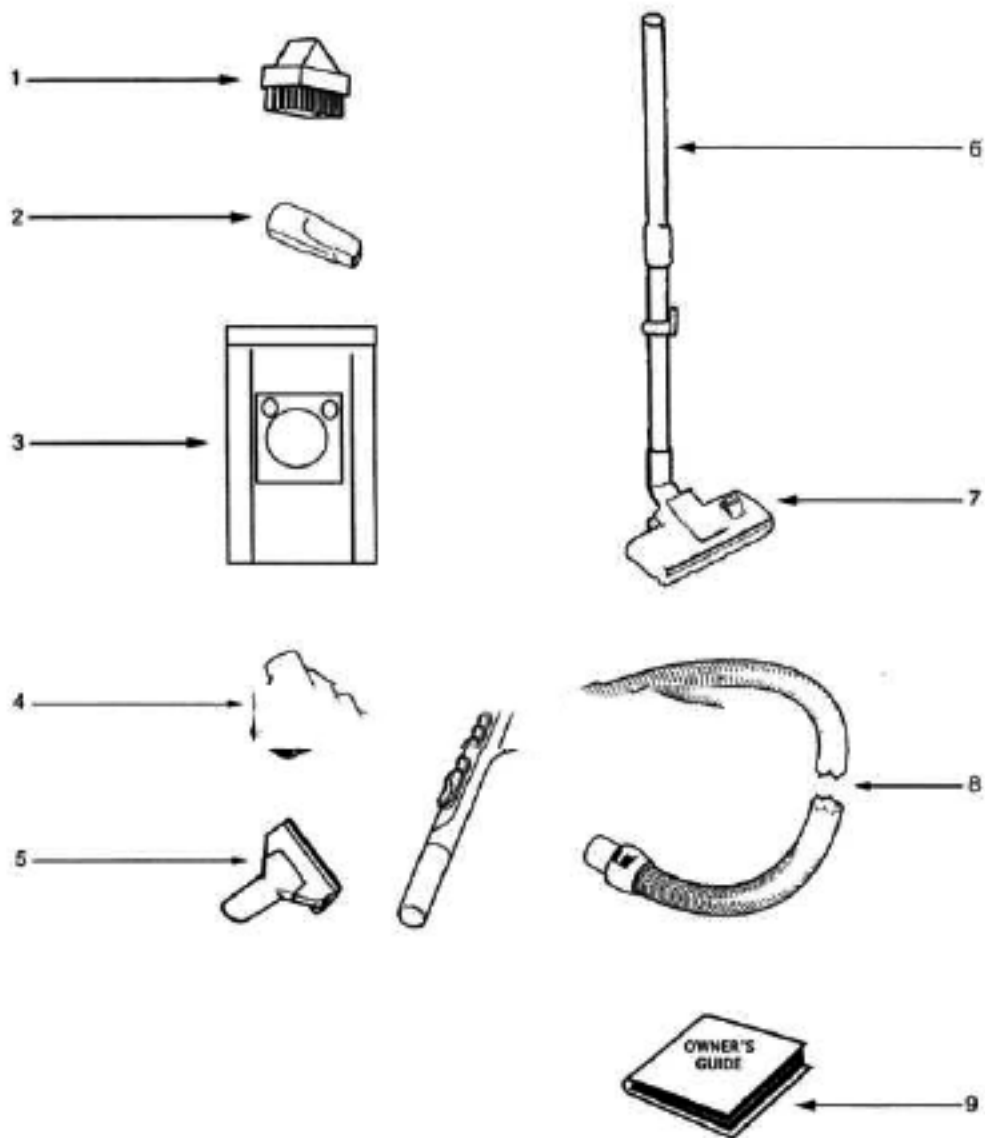

Ref #	Part	Description	Comments	Qty
1	61571-1	PEDAL PLATE - PKGD		
2	61586-1	DECORATION KNOB		
3	61585	SWITCH COVER		
4	61584	SWITCH		
5	61594-1	REAR COVER - PKGD		
6	61548	OUTLET FILTER		
7	61590-1	AIR OUTLET GRID		
8	61597	CORD REEL BRAKE		
9	61582	THERMOSTAT		
10	61566	BODY SEAL RING		
11	61592	CORD OUTLET WINDOW		
12	61599	CORD GUIDE WHEEL		
13	61603	CORD GUIDE SHAFT		
14	61593	CORD REEL WITH CORD		
15	61598	TIGHTENER		
16	61587	MOTOR MASK		
17	61588	MOTOR SEALING BAR		
18	61568-1	REAR WHEEL		
19	61565-1	FRONT COVER - PKGD		
20	61572	SPRING		
21	61573-1	FRONT COVER LOCK		
22	61570	SUCTION RING		
23	61580	SUCTION DUCT		
24	61569	RUBBER SEAL RING		
25	61595	AIR FLOW INDICATOR		
26	61583	DUST BAG STAND		
27	61596	SPRING		
28	61549	INLET FILTER		
29	61574-1	HANDLE PLATE		
30	61567	LOWER SHELL		
31	61575	FRONT WHEEL SEAT		
32	61576	FRONT WHEEL		
33	61577	MOTOR SEAL RING		
34	61578	MOTOR SEAL		
35	61579-1	MOTOR - CTND		
36	61604	WAND STAND		
37	61589	MOTOR SUPPORT		
	61000	SWITCH SUPPORT DR		
	61585	FRONT COVER - PRGE		

Ref #	Part	Description	Comments	Qty
1	61554	DUSTING BRUSH		
2	61553	CREVICE TOOL		
3	61555	PAPER BAG - STYLE T		
4	61720	DUSTING BRUSH - LARGE		
5	61719	UPHOLSTERY NOZZLE		
6	61559-1	STEEL TELESCOPIC WAND SET		
7	61558	FLOOR BRUSH		
8	61563	HOSE ASSEMBLY - CARTONED		
9	71572	OWNER'S GUIDE		