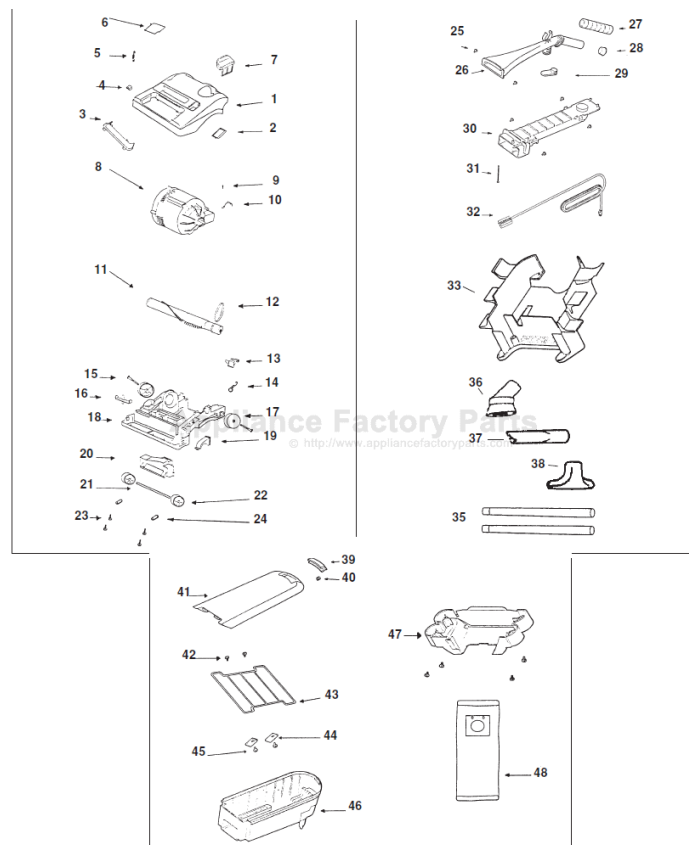

Eureka 9730A Owner's Manual

[Shop genuine replacement parts for Eureka 9730A](#)

[Find Your Eureka Vacuum Cleaner Parts - Select From 855 Models](#)

----- Manual continues below part list -----