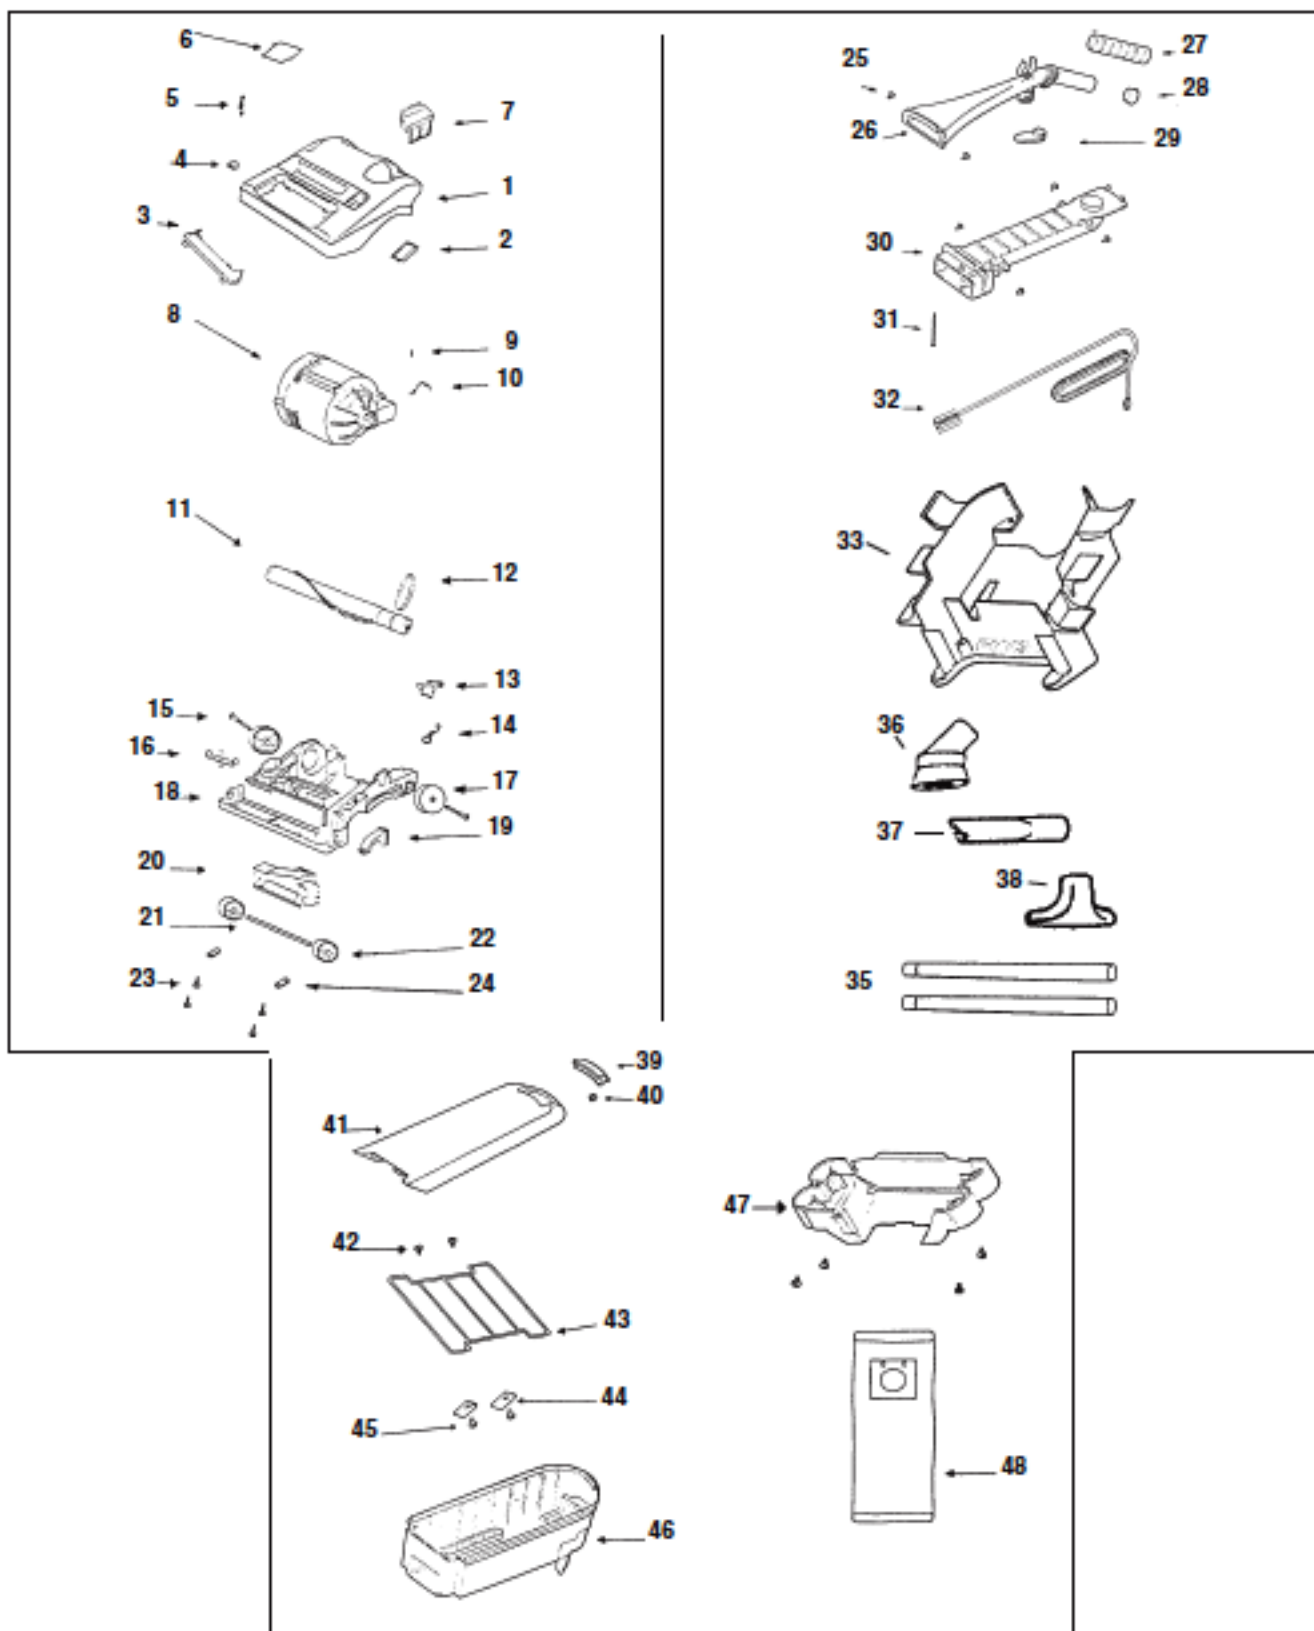

Original & Replacement

EUREKA
BRAVO Hard Body
Model 9730A/AT Shown

EUREKA

Original & Replacement

**BRAVO Hard Body
Model 9730A/AT Shown**

KEY	PART NO.	DESCRIPTION	KEY	PART NO.	DESCRIPTION	KEY	PART NO.	DESCRIPTION
1	E-54393-2	Hood & Graphics*	19	E-54376-1	Belt Cap Ass'y	38	E-53454-6	Upholstery Nozzle
	E-27339-1	*Nameplate	20	E-57762-1	Carriage Ass'y*	38	FA-5200-3	Upholstery Tool Black
2	E-27249-1	*Belt Window	21	E-57567-1	*Axle	39	E-57926-1	Latch & Graphics Ass'y
3	E-14731-1	*Lens	22	E-38236-1	*Front Wheel	40	E-57877	Latch Spring
4	E-38241-1	Knob	23	E-53238-10	Hood Screw	41	E-01973-1	Cover & Graphics
5	E-54377	Spring	24	E-54417-1	Carriage Clip	42	E-55927	Screw
6	E-54392-4	Attachment Cover**	25	E-53238-22	Screw	43	E-14902	Bag Support
	E-57627	**Gasket	26	E-01974-1	Upper Handle Ass'y**	44	E-54417-1	Carriage Clip
7	E-27251-2	Switch Pedal	27	E-27308-1	**Handle Grip	45	E-53238-22	Screw
8	NLA	Motor 9.0 Amp Ass'y	28	E-36873-6	**Handle Cap	46	E-01969-1	Rear Housing
9	E-53238-13	Screw	29	E-37115-4	Cord Release Hook	47	E-57918-1	Bottom Housing & Graphics
10	E-38243-1	Motor Clamp	30	E-01964-1	Dirt Tube	48	E-54310	Disp. Bag Style U 3 Pk
11	E-54325-1	Disturbulator Ass'y	31	E-53238-26	Screw	48	ER-1421	Disp. Bag Style U 3 Pk
	E-54359	Felt Washer	32	E-27172-5	Cord Ass'y	48	E-57802	Disp. Bag Style U Filteraire 3 Pk
	E-54360	End Cap	33	E-01967-1	Tool Pak			
12	E-38441	Belt	34	E-54323-1	Hose Ass'y (not illustrated)			
12	E-54312	Belt 2 Pk	35	E-14070-2	Straight Wand			
12	ER-1035	Belt	35	FA-5005-3	Wand Plastic Black			
13	E-27202-1	Handle Release	36	E-53455-4	Dusting Brush			
14	E-53076-2	Spring	36	FA-5300-3	Dust Brush Black			
15	E-38242	Rear Axle	37	E-54308-1	Crevice Tool			
16	E-38240-1	Slide	37	FA-5400-3	Crevice Tool Black			
17	E-27201-2	Rear Wheel						
18	E-54372-4	Base Ass'y*						
	E-57692-1	Gasket*						