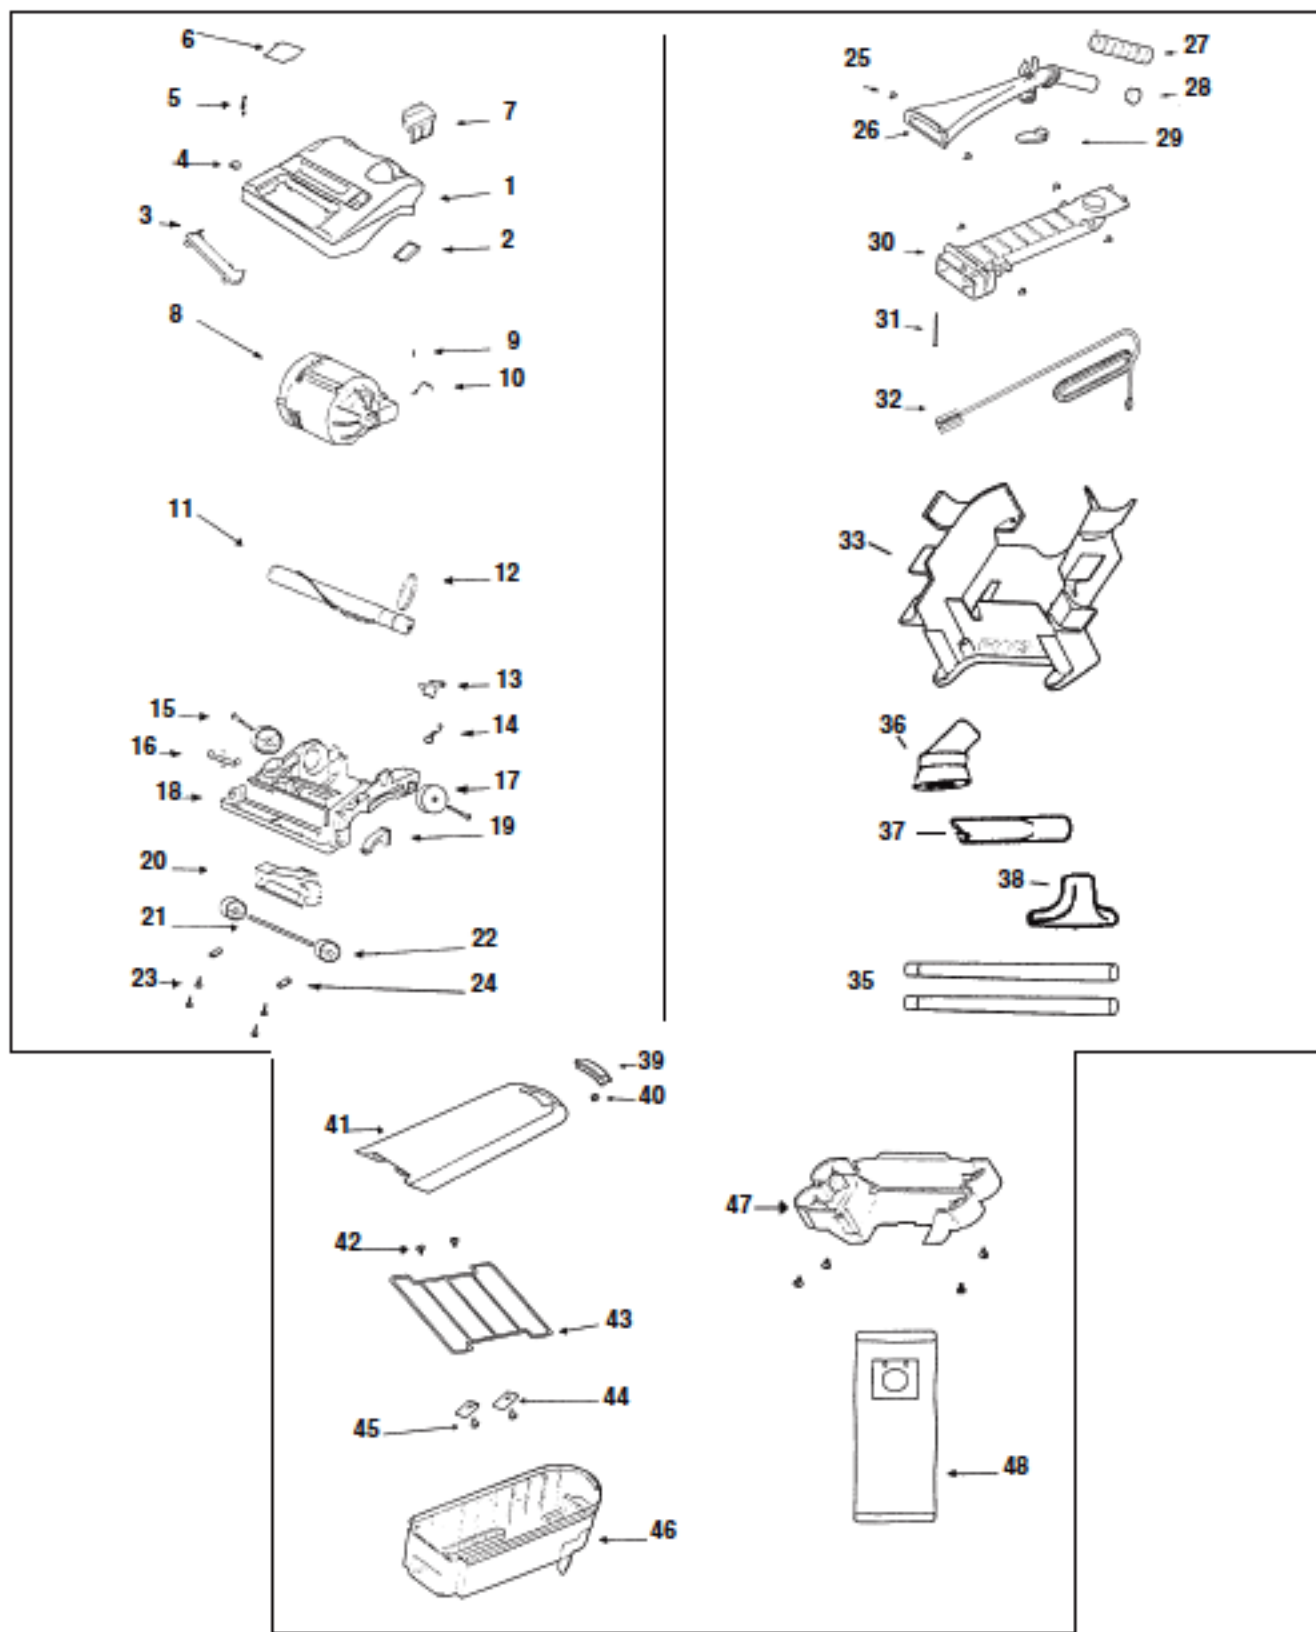

Original & Replacement

EUREKA
BRAVO Hard Body
Model 9730A/AT Shown

EUREKA

Original & Replacement

**BRAVO Hard Body
Model 9730A/AT Shown**

KEY	PART NO.	DESCRIPTION	KEY	PART NO.	DESCRIPTION	KEY	PART NO.	DESCRIPTION
1	E-54393-2	Hood & Graphics*	19	E-54376-1	Belt Cap Ass'y	38	E-53454-6	Upholstery Nozzle
	E-27339-1	*Nameplate	20	E-57762-1	Carriage Ass'y*	38	FA-5200-3	Upholstery Tool Black
2	E-27249-1	*Belt Window	21	E-57567-1	*Axle	39	E-57926-1	Latch & Graphics Ass'y
3	E-14731-1	*Lens	22	E-38236-1	*Front Wheel	40	E-57877	Latch Spring
4	E-38241-1	Knob	23	E-53238-10	Hood Screw	41	E-01973-1	Cover & Graphics
5	E-54377	Spring	24	E-54417-1	Carriage Clip	42	E-55927	Screw
6	E-54392-4	Attachment Cover**	25	E-53238-22	Screw	43	E-14902	Bag Support
	E-57627	**Gasket	26	E-01974-1	Upper Handle Ass'y**	44	E-54417-1	Carriage Clip
7	E-27251-2	Switch Pedal	27	E-27308-1	**Handle Grip	45	E-53238-22	Screw
8	NLA	Motor 9.0 Amp Ass'y	28	E-36873-6	**Handle Cap	46	E-01969-1	Rear Housing
9	E-53238-13	Screw	29	E-37115-4	Cord Release Hook	47	E-57918-1	Bottom Housing & Graphics
10	E-38243-1	Motor Clamp	30	E-01964-1	Dirt Tube	48	E-54310	Disp. Bag Style U3 Pk
11	E-54325-1	Disturbulator Ass'y	31	E-53238-26	Screw	48	ER-1421	Disp. Bag Style U3 Pk
	E-54359	Felt Washer	32	E-27172-5	Cord Ass'y	48	E-57802	Disp. Bag Style U Filteraire 3 Pk
	E-54360	End Cap	33	E-01967-1	Tool Pak			
12	E-38441	Belt	34	E-54323-1	Hose Ass'y (not illustrated)			
12	E-54312	Belt 2 Pk	35	E-14070-2	Straight Wand			
12	ER-1035	Belt	35	FA-5005-3	Wand Plastic Black			
13	E-27202-1	Handle Release	36	E-53455-4	Dusting Brush			
14	E-53076-2	Spring	36	FA-5300-3	Dust Brush Black			
15	E-38242	Rear Axle	37	E-54308-1	Crevice Tool			
16	E-38240-1	Slide	37	FA-5400-3	Crevice Tool Black			
17	E-27201-2	Rear Wheel						
18	E-54372-4	Base Ass'y*						
	E-57692-1	Gasket*						