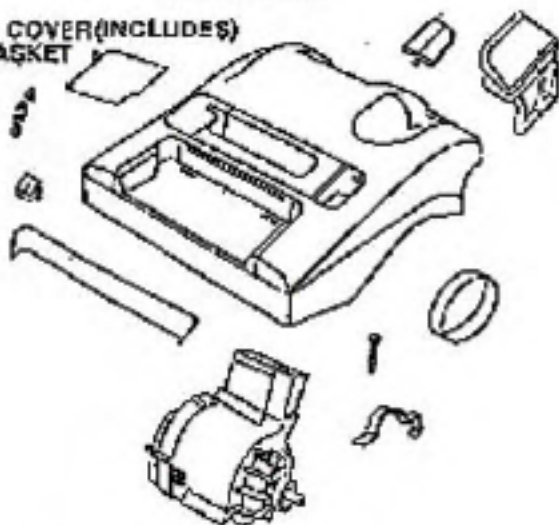

54393-9 HOOD & GRAPHICS ASS'Y (INCLUDES)
27330-5 NAMEPLATE
27231-2 SWITCH PEDAL
27249-1 BELT WINDOW
38241-1 KNOB
14731-1 LENS

54392-2 ATTACH. COVER (INCLUDES)
57527 GASKET