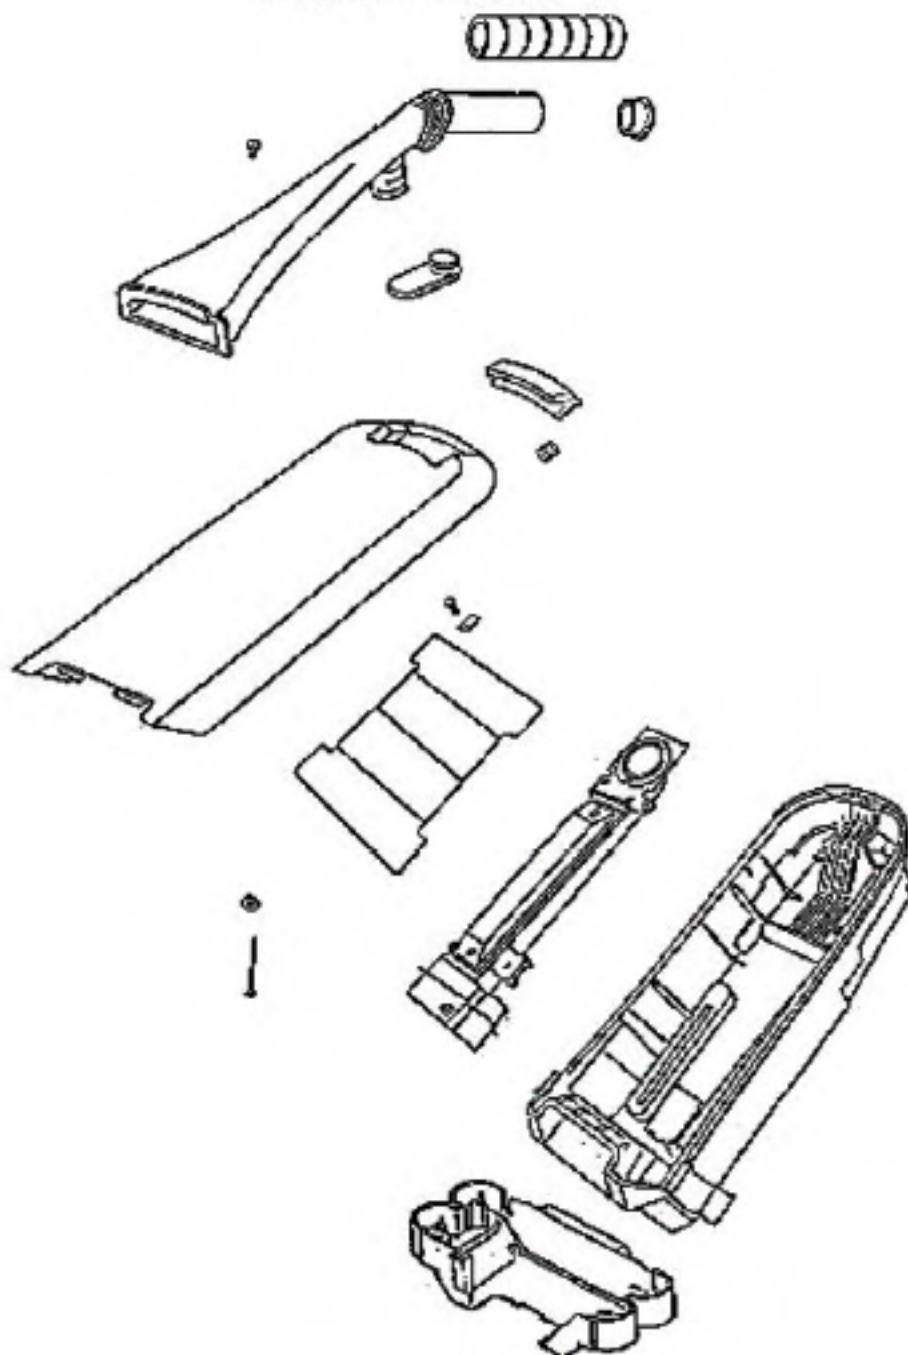

**54703-4 UPPER HANDLE ASS'Y (INCLUDES)
36873-6 HANDLE CAP
27308-1 HANDLE GRIP**

PARTS3 - 9731AT

Ref #	Part	Description	Comments	Qty
1	02055-1	HOUSING - REAR		
2	14902	SUPPORT-BAG		
3	27308-1	GRIP - HANDLE		
4	36873-6	CAP - HANDLE		
5	37115-4	HOOK - CORD RELEASE		
6	53238-28	SCREW PKG		
7	53238-38	SCREW PACKAGE		
8	54417-1	PACKAGE - CARRIAGE CLIP		
9	54703-4	Discontinued, use 54703-5		
10	56376	WASHER		
11	57767	GASKET		
12	57877	SPRING-LATCH		
13	57918-1	HSGASY-BOTTOM		