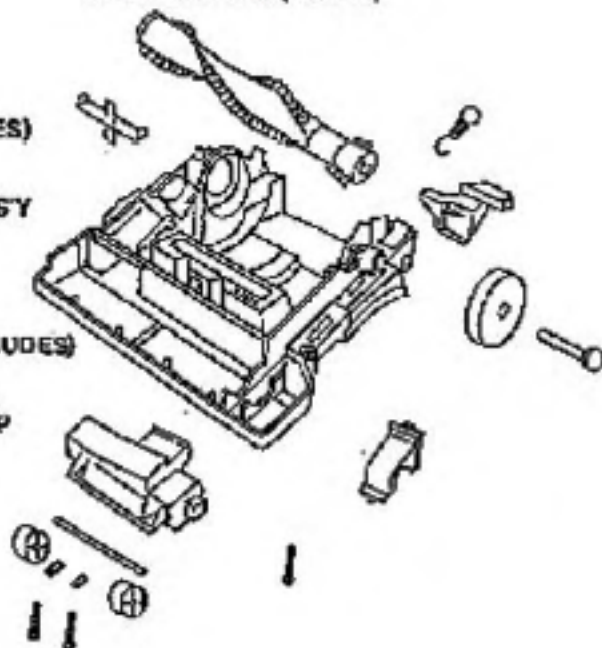

**54703-4 UPPER HANDLE ASS'Y (INCLUDES)
36873-6 HANDLE CAP
27308-1 HANDLE GRIP**

PARTS3 - 9731AT

Ref #	Part	Description	Comments	Qty
1	02055-1	HOUSING - REAR		
2	14902	SUPPORT-BAG		
3	27308-1	GRIP - HANDLE		
4	36873-6	CAP - HANDLE		
5	37115-4	HOOK - CORD RELEASE		
6	53238-28	SCREW PKG		
7	53238-38	SCREW PACKAGE		
8	54417-1	PACKAGE - CARRIAGE CLIP		
9	54703-4	Discontinued, use 54703-5		
10	56376	WASHER		
11	57767	GASKET		
12	57877	SPRING-LATCH		
13	57918-1	HSGASY-BOTTOM		

54393-9 HOOD & GRAPHICS ASS'Y (INCLUDES)
27330-5 NAMEPLATE
27231-2 SWITCH PEDAL
27249-1 BELT WINDOW
38241-1 KNOB
14731-1 LENS

54392-2 ATTACH. COVER (INCLUDES)
57527 GASKET

54325-1 DISTURBULATOR ASS'Y (INCLUDES)
54359 FELT WASHER
27209 DIST. CAP (2 USED)

54372-9 BASE ASS'Y (INCLUDES)
38063 BELT GUARD
57593 GASKET
54375-1 BELT CAP ASS'Y

57762-1 CARRIAGE ASS'Y (INCLUDES)
57567-1 AXLE
38236-1 FRONT WHEEL
54417-1 CARRIAGE CLIP

PARTS1 - 9731AT

Ref #	Part	Description	Comments	Qty
1	14731-1	LENS (CLEAR)		
2	27201-2	WHEEL/BUSHING PACKAGE		
3	27202A-1	RELEASE - HANDLE		
4	27249-1	WINDOW BELT (NLA)		
5	27251-2	Discontinued, use 27251-1		
6	27330-5	NAMEPLATE - POWERLINE (ST)		
7	38063	GUARD - BELT		
8	38236-1	WHEEL - FRONT		
9	38240-1	SLIDE		
10	38241-1	KNOB		
11	38242	AXLE REAR		
12	38243-1	CLAMP - MOTOR		
13	53076-2	SPRING & AXLE PACKAGE (6)		
14	53238-13	SCREW PACKAGE		
15	54325-1	DISTURBULATOR ASSY - CART		
16	54359	PACKAGE - FELT WASHER		
17	54372-9	BASE ASSEMBLY - PACKAGED		
18	54376-1	BELT CAP & GASKET - PACKA		
19	54377	PACKAGE - SPRING		
20	54379-20	MOTOR ASSEMBLY - PRGD		
21	54392-2	ATCH & PORT COVER		
22	54393-9	HOOD CONVERSION KIT		
23	54417-1	PACKAGE - CARRIAGE CLIP		
24	54669	SCREW PACKAGE		
25	57567-1	AXLE - WHEEL		
26	57627	GASKET		
27	57692	GASKET		
28	57762-1	CARRIAGE ASSY (NLA) (NLA)		