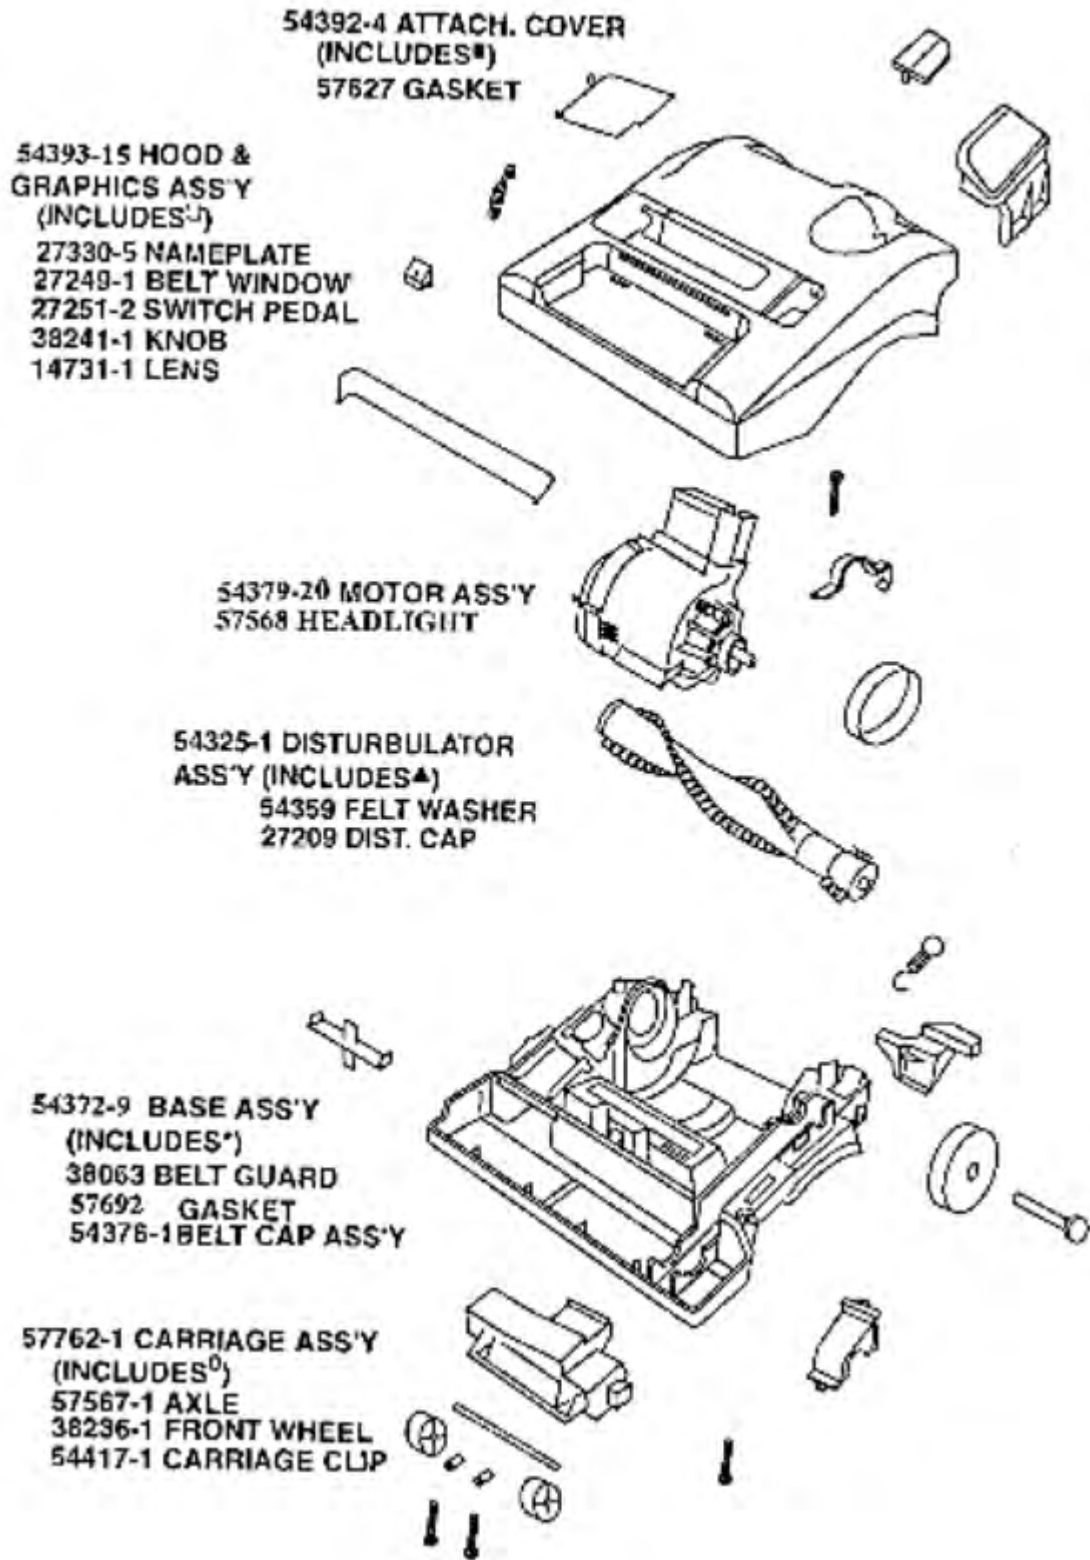

## PARTS3 - 9741AT

Ref #	Part	Description	Comments	Qty
1	E-02055-1	HOUSING - REAR		
2	E-14902	SUPPORT-BAG (NLA)		
3	E-27308-1	GRIP - HANDLE		
4	E-36873-6	CAP - HANDLE		
5	E-37115-4	HOOK - CORD RELEASE		
6	E-53238-24	SCREW PACKAGE		
7	E-53238-28	SCREW PKG (NLA)		
8	E-53238-38	SCREW PACKAGE		
9	E-54417-1	PACKAGE - CARRIAGE CLIP		
10	E-54703-4	Discontinued, use 54703-5		
11	E-56376	WASHER		
12	E-57767	GASKET		
13	E-57877	SPRING-LATCH (NLA)		
14	E-57918-1	HSG ASY-BOTTOM (NLA)		

## PARTS1 - 9741AT

Ref #	Part	Description	Comments	Qty
1	E-14731-1	LENS (CLEAR) (NLA)		
2	E-27201-2	WHEEL/BUSHING PACKAGE		
3	E-27202A-1	RELEASE - HANDLE		
4	E-27249-1	WINDOW BELT (NLA)		
5	E-27251-2	Discontinued, use 27251-1		
6	E-27330-5	NAMEPLATE - POWERLINE (ST		
7	E-38063	GUARD - BELT		
8	E-38236-1	WHEEL - FRONT		
9	E-38240-1	SLIDE (NLA)		
10	E-38241-1	KNOB		
11	E-38242	AXLE REAR		
12	E-38243-1	CLAMP - MOTOR (NLA)		
13	E-53076-2	SPRING & AXLE PACKAGE (6)		
14	E-53238-13	SCREW PACKAGE		
15	E-54325-1	DISTURBULATOR ASSY - CTND		
16	E-54359	PACKAGE - FELT WASHER		
17	E-54372-9	BASE ASSEMBLY - PACKAGED		
18	E-54376-1	BELT CAP & GASKET - PACKA		
19	E-54377	PACKAGE - SPRING		
20	E-54379-20	MOTOR ASSEMBLY - PKGD		
21	E-54392-4	ATTACHMENT PORT COVER ASS		
22	E-54393-15	HOOD CONVERSION KIT		
23	E-54417-1	PACKAGE - CARRIAGE CLIP		
24	E-54669	SCREW PACKAGE		
25	E-57567-1	AXLE - WHEEL		
26	E-57568	LIGHT BULB (NLA)		
27	E-57627	GASKET		
28	E-57692	GASKET		
29	E-57762-1	CARRIAGE ASSY (NLA) (NLA)		

## PARTS2 - 9741AT

Ref #	Part	Description	Comments	Qty
1	E-27171	GASKET		
2	E-27531	IMPELLER		
3	E-53238-24	SCREW PACKAGE		
4	E-53238-25	SCREW PACKAGE		
5	E-54363-5	MOTOR ASSEMBLY - PKGD		
6	E-54374-2	Discontinued, use 54374-3		
7	E-54375-1	Discontinued, use 54375-2		
8	E-54379-20	MOTOR ASSEMBLY - PKGD		
9	E-54406	PLUG- PACKAGE 10		
10	E-54413	PACKAGE-5 HEX JAM NUT		
11	E-54472-1	BRUSH HOLDER & BRUSH ASSY		
12	E-54716-1	SWITCH ASSEMBLY		
13	E-57949-1	GASKET		