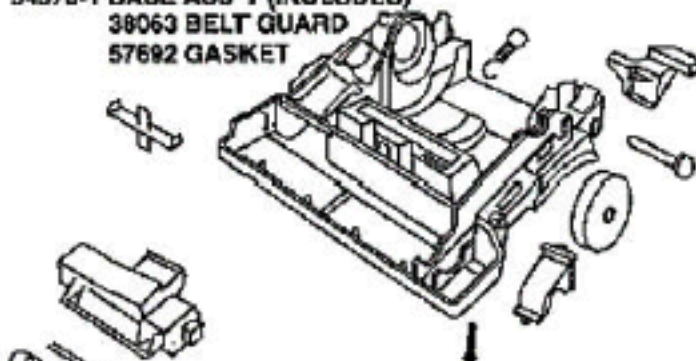

**54325-1 DISTURBULATOR
ASS'Y (INCLUDES)**

54359 FELT WASHER

27209 DIST. CAP (2 USED)

**54573-1 BASE ASS'Y (INCLUDES)**

38063 BELT GUARD

57692 GASKET

**57762-1 CARRIAGE ASS'Y (INCLUDES)**

57567-1 AXLE