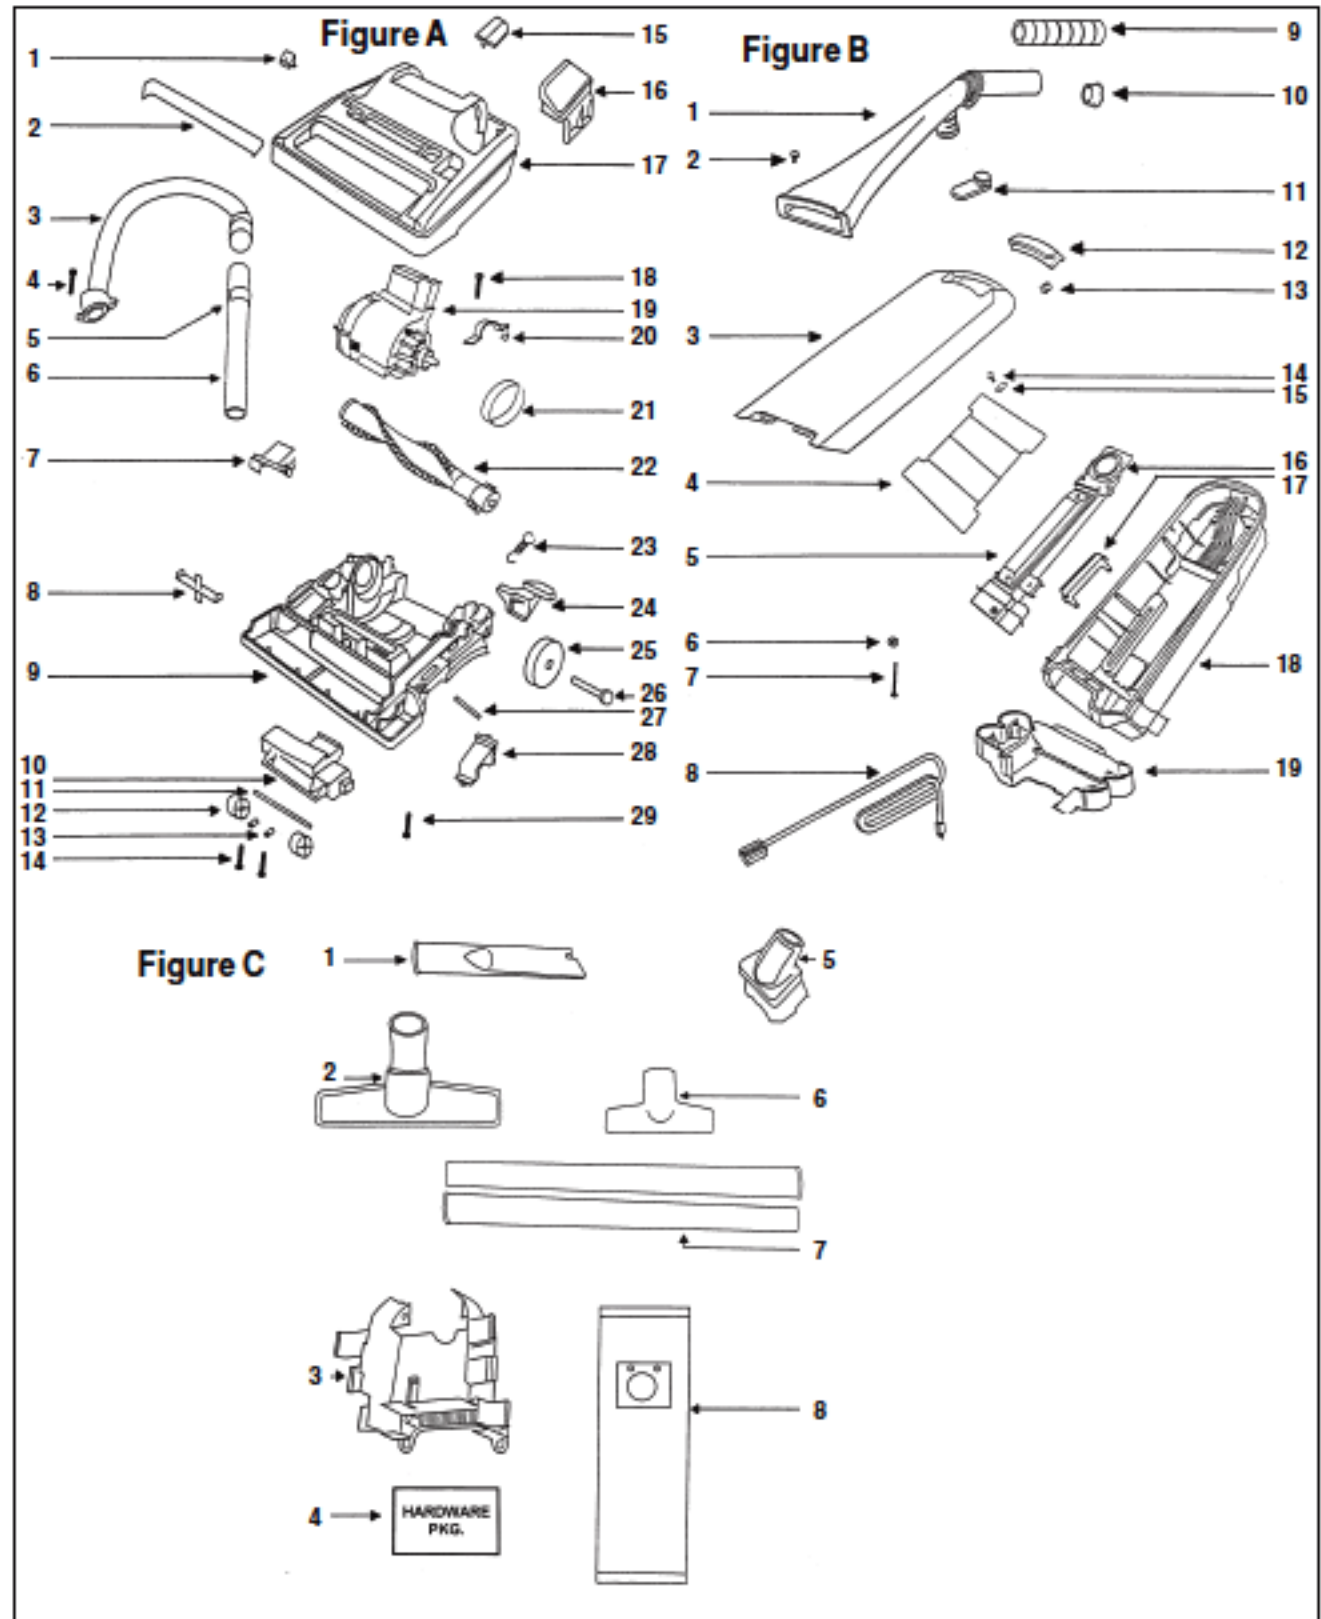

E-57802	BAG OEM EUREKA (3 PACK) U FILTERAIRE
ER-1035	Belt for Eureka Bravo 28118
ER-2017	BRUSH ROLLER ROLL 54325-1

EUREKA Original & Replacement

WORLDVAC UPRIGHT
Model 9875 A/AT Shown

Original & Replacement

EUREKAWORLDVAC UPRIGHT
Model 9875 A/AT Shown

Figure A

KEY	PART NO.	DESCRIPTION
1	E-38241-1	Knob
2	E-14731-1	Lens
3	E-54524-1	Hose Assembly
4	E-53238-8	Screw
5	E-38381-1	Bleeder Ring
6	E-14990-2	Wand
7	E-54821	Diverter Assembly W/Fan Cover
	ER-7340	Diverter Valve Ass'y With Spring Only
8	E-38240-1	Slide
9	E-54573-2	Base Assembly
	E-38063	Belt Guard (Not Illustrated)
	E-57892-1	Gasket (Not Illustrated)
10	E-57762-1	Carriage Assembly
11	E-57567-1	Axle
12	E-38238-1	Front Wheel
13	E-54417-1	Carriage Clip
14	E-53238-10	Screw
15	E-27249-1	Belt Window
16	E-27251-2	Switch Pedal
17	E-54571-2	Hood & Graphics Assembly
	E-27418	Nameplate (Not Illustrated)
18	E-53238-29	Screw
19	E-54379-40	Motor Assembly (Includes)
	E-57568	Headlight (Not Illustrated)
20	E-38243-1	Motor Clamp
21	E-38441	Belt
21	ER-1035	Belt
22	E-54325-1	Brushroll Ass'y
	E-54359	Felt Washer (Not Illustrated)
	E-27209	End Cap 2 Used (Not Illustrated)
23	E-53078-2	Spring
24	E-27202-1	Handle Release
25	E-27201-2	Rear Wheel
26	E-38242	Rear Axle
27	E-38411	Light Pipe
28	E-54376-1	Belt Cap Assembly
29	E-53238-10	Screw

Figure B

KEY	PART NO.	DESCRIPTION
1	E-54703-4	Upper Handle Assembly
2	E-53238-38	Screw
3	E-54807-1	Cover & Graphics
4	E-14902	Bag Support
5	E-54592-1	Dirt Tube & Muffler
6	E-58378	Washer
7	E-53238-28	Screw
8	E-27535-1	Cord 35' 17/2
8	ER-3035	Cord, 35' 17/2
9	E-27308-1	Handle Grip
10	E-38873-6	Handle Cap
11	E-37115-4	Cord Release Hook
12	E-27303-1	Latch
13	E-57877	Latch Spring
14	E-53238-24	Screw
15	E-54417-1	Carriage Clip
16	E-57767	Dirt Tube Gasket
17	E-14872-1	Hose Support
18	E-02055-1	Rear Housing
19	E-54674-1	Bottom Housing & Graphics