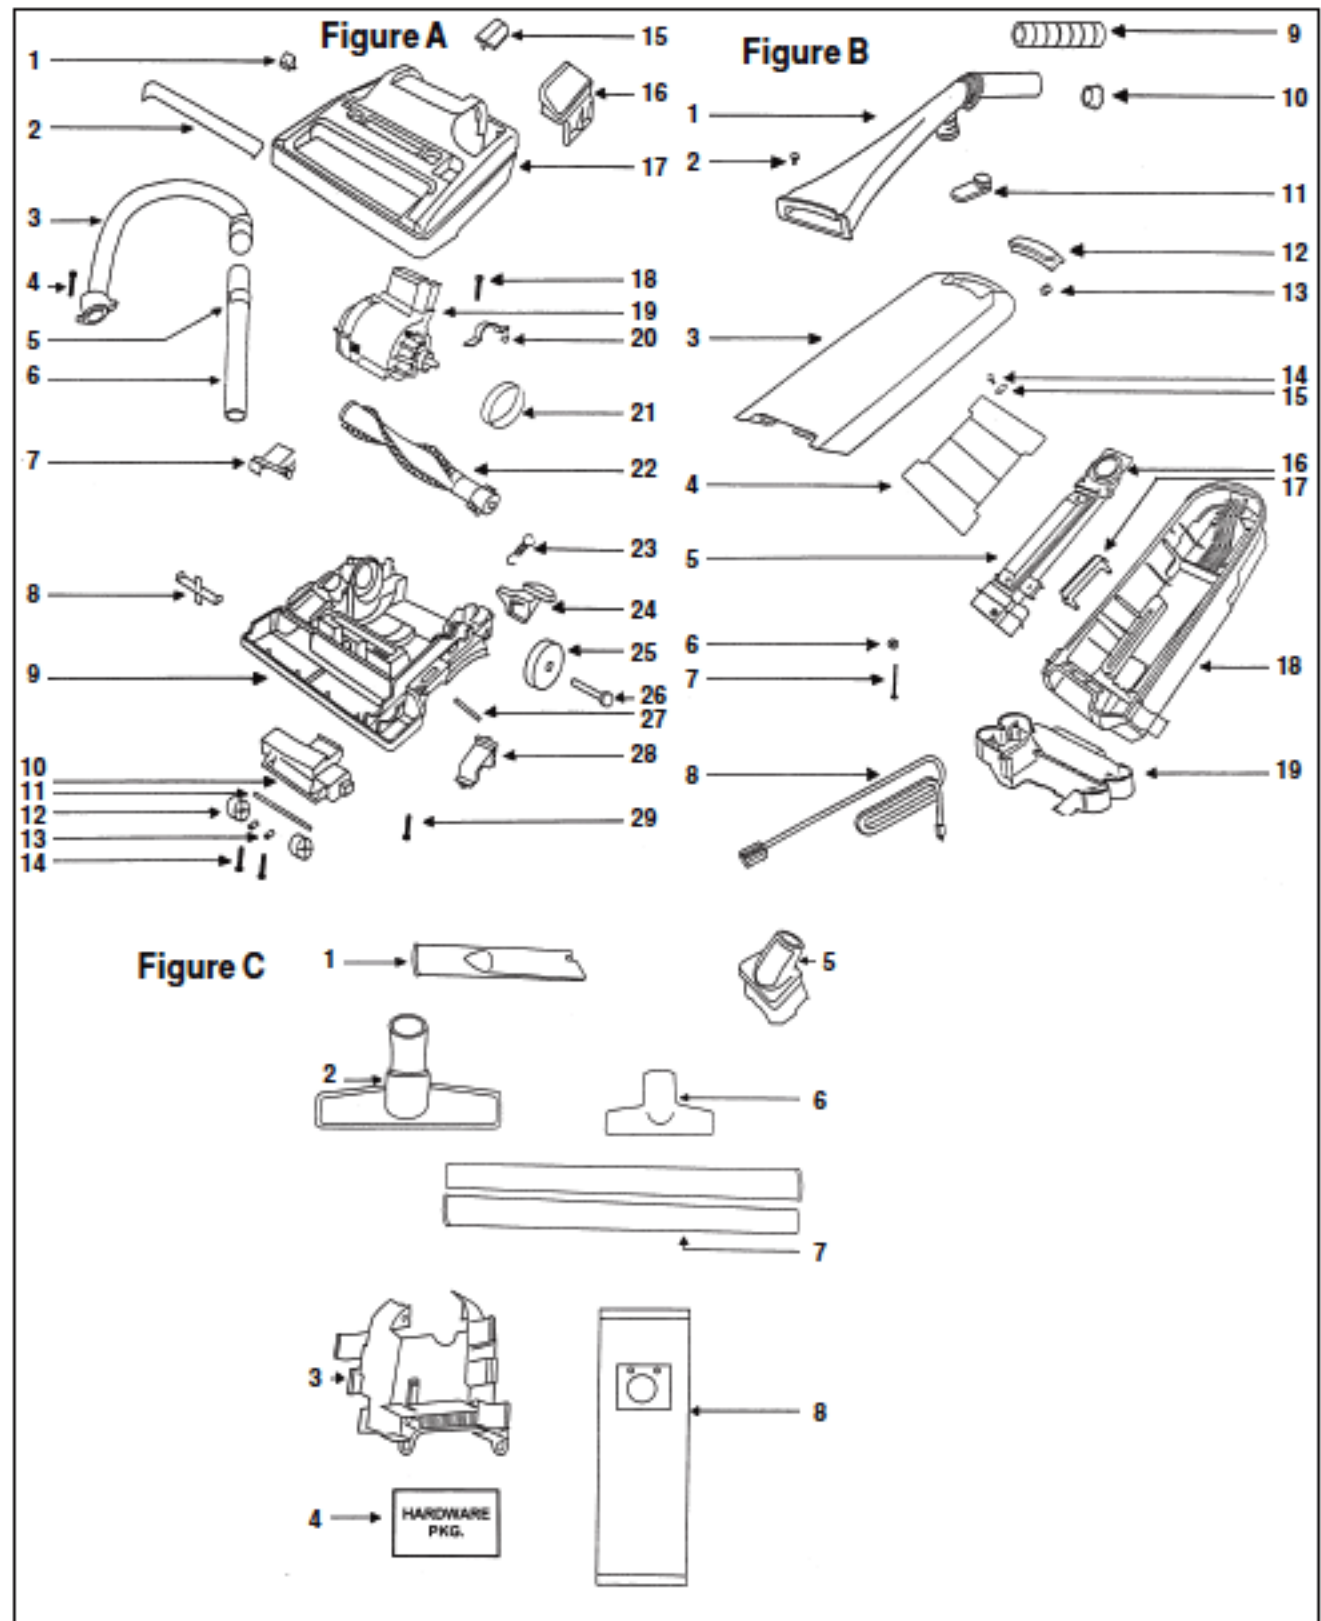

# EUREKA Original & Replacement

WORLDVAC UPRIGHT  
Model 9875 A/AT Shown

## Original &amp; Replacement

**EUREKA**WORLDVAC UPRIGHT  
Model 9875 A/AT Shown

Figure A

KEY	PART NO.	DESCRIPTION
1	E-38241-1	Knob
2	E-14731-1	Lens
3	E-54524-1	Hose Assembly
4	E-53238-8	Screw
5	E-38381-1	Bleeder Ring
6	E-14990-2	Wand
7	E-54821	Diverter Assembly W/Fan Cover
	<b>ER-7340</b>	<b>Diverter Valve Ass'y With Spring Only</b>
8	E-38240-1	Slide
9	E-54573-2	Base Assembly
	E-38063	Belt Guard (Not Illustrated)
	E-57892-1	Gasket (Not Illustrated)
10	E-57762-1	Carriage Assembly
11	E-57567-1	Axle
12	E-38238-1	Front Wheel
13	E-54417-1	Carriage Clip
14	E-53238-10	Screw
15	E-27249-1	Belt Window
16	E-27251-2	Switch Pedal
17	E-54571-2	Hood & Graphics Assembly
	E-27418	Nameplate (Not Illustrated)
18	E-53238-29	Screw
19	E-54379-40	Motor Assembly (Includes)
	E-57568	Headlight (Not Illustrated)
20	E-38243-1	Motor Clamp
21	E-38441	Belt
21	<b>ER-1035</b>	<b>Belt</b>
22	E-54325-1	Brushroll Ass'y
	E-54359	Felt Washer ( Not Illustrated)
	E-27209	End Cap 2 Used (Not Illustrated)
23	E-53078-2	Spring
24	E-27202-1	Handle Release
25	E-27201-2	Rear Wheel
26	E-38242	Rear Axle
27	E-38411	Light Pipe
28	E-54376-1	Belt Cap Assembly
29	E-53238-10	Screw

Figure B

KEY	PART NO.	DESCRIPTION
1	E-54703-4	Upper Handle Assembly
2	E-53238-38	Screw
3	E-54807-1	Cover & Graphics
4	E-14902	Bag Support
5	E-54592-1	Dirt Tube & Muffler
6	E-58378	Washer
7	E-53238-28	Screw
8	E-27535-1	Cord 35' 17/2
8	<b>ER-3035</b>	<b>Cord, 35' 17/2</b>
9	E-27308-1	Handle Grip
10	E-38873-6	Handle Cap
11	E-37115-4	Cord Release Hook
12	E-27303-1	Latch
13	E-57877	Latch Spring
14	E-53238-24	Screw
15	E-54417-1	Carriage Clip
16	E-57767	Dirt Tube Gasket
17	E-14872-1	Hose Support
18	E-02055-1	Rear Housing
19	E-54674-1	Bottom Housing & Graphics