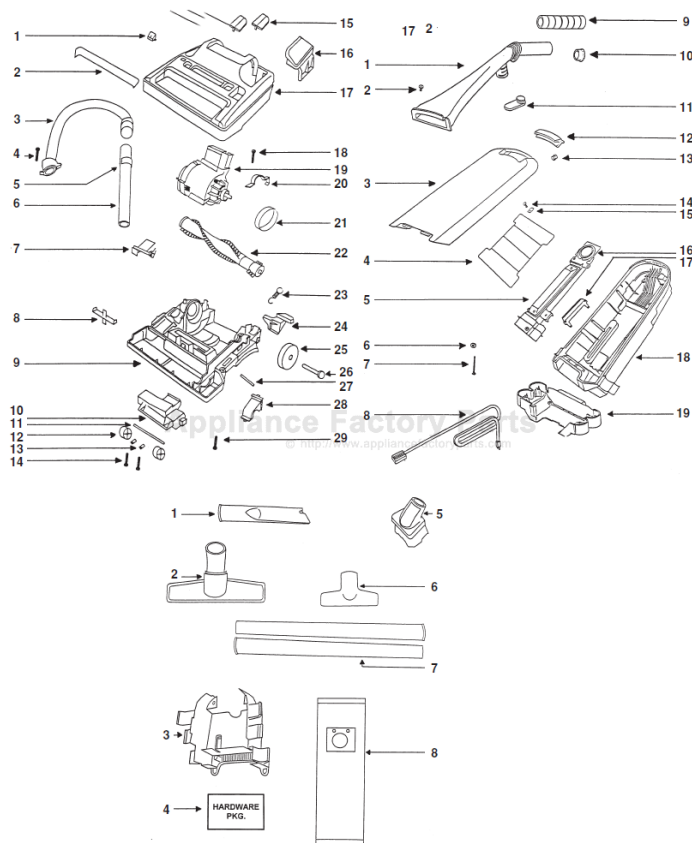

Eureka 9875A Owner's Manual

[Shop genuine replacement parts for Eureka 9875A](#)

[Find Your Eureka Vacuum Cleaner Parts - Select From 855 Models](#)

----- Manual continues below part list -----