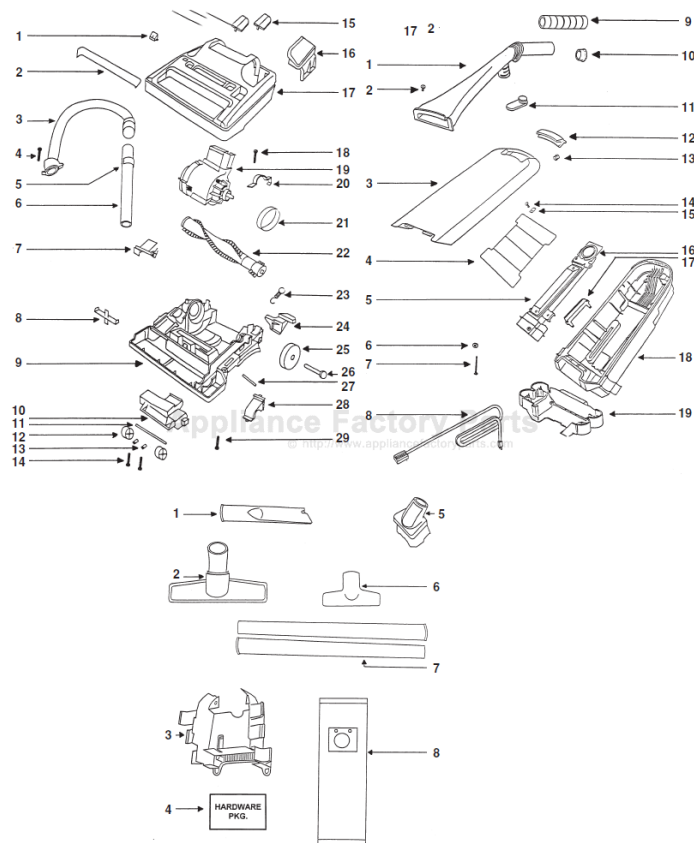

Eureka 9875AT Owner's Manual

[Shop genuine replacement parts for Eureka 9875AT](#)

[Find Your Eureka Vacuum Cleaner Parts - Select From 855 Models](#)

----- Manual continues below part list -----