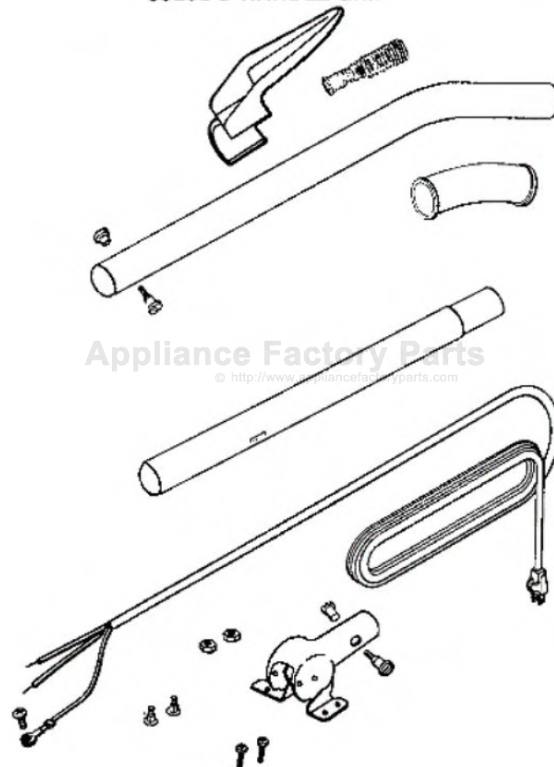

This Owner's Manual is provided and hosted by [Appliance Factory Parts](#).

Eureka C2032B Owner's Manual

[Shop genuine replacement parts for Eureka C2032B](#)

25329-35 UPPER HANDLE ASS'Y. (INCLUDES)
35293-8 HANDLE GRIP

[Find Your Eureka Vacuum Cleaner Parts - Select From 855 Models](#)

----- Manual continues below part list -----

Available Replacement Parts for Eureka C2032B

[E-52282-4](#)

Bristle strip Assy. Blue bristle VGII

**25329-35 UPPER HANDLE ASS'Y. (INCLUDES)
35293-8 HANDLE GRIP**

PARTS4 - C2032A

Ref #	Part	Description	Comments	Qty
1	14766-2	RETAINER - CORD (UPPER)		
2	25329-35	HANDLE ASSY (UPPER)		
3	35293-8	GRIP - HANDLE		
4	38183-1	HANDLE SOCKET ASSY		
5	52370-14	CORD & TERMINAL ASSY 30 8		
6	53077	SPRING - STRAIN RELIEF PK		
7	53145	BOLT PACKAGE (10)		
8	53198-1	HANDLE SCREW ASSY PACKAGE		
9	53213-5	NUTS - PACKAGE 10		
10	53228-2	SCREWS - PACKAGE 10		
11	53238-13	SCREW PACKAGE		
12	57751-2	TUBE - HANDLE (LOWER)		

PARTS1 - C2032A

NOT ILLUSTRATED
24964A CAM (R.H.)
24965A CAM (L.H.)
53118 RIVET
53133 WASHER

14763-1 BELLOWS
38288-1 CLAMP

PARTS1 - C2032A

Ref #	Part	Description	Comments	Qty
1	14783-1	BELLOWS		
2	24834A-1	Discontinued, use 24834A-3		
3	24964A	CAM (RIGHT)		
4	24965A	CAM (LEFT)		
5	26808-3	BUTTON - SWITCH		
6	30517	GASKET - MOTOR SEAL		
7	36263	COVER - WHEEL		
8	37989	CLIP - SWITCH		
9	38053-2	KNOB ASSEMBLY		
10	38067	SEPARATOR ASSEMBLY		
11	38218-1	BRACKET - BUSHING		
12	38288-1	CLAMP - BELLOWS		
13	53097	SPRING - FOOT PEDAL PKG (
14	53118	RIVET - SHOULDER PACKAGE		
15	53122	STRAIN RELIEF BUSHING - P		
16	53133	STL WASHERS- PKG (48495 (NLA)		
17	53140	CLAMP & SCREW ASSY PKG		
18	53143	SCREW PACKAGE (10)		
19	53214-1	WIRE SPLICE 5		
20	53228-7	SCREWS - PACKAGE 10		
21	53238-13	SCREW PACKAGE		
22	53238-14	SCREW PACKAGE		
23	54005-5	HOOD ASSEMBLY - PACKAGED		
24	54151-2	Discontinued, use 13738-5		
25	54177	WIRE & TERMINAL ASSY		
26	54352-3	MOTOR ASSEMBLY - PACKAGED		
27	57902-1	BASE ASSEMBLY - 12" - CAR		
28	EW29-8-12ZP	SCREW PACKAGE		