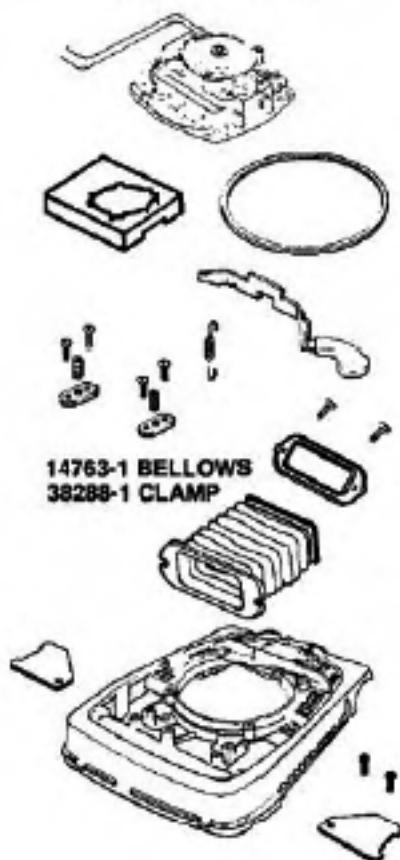

[Find Your Eureka Vacuum Cleaner Parts - Select From 855 Models](#)

----- Manual continues below part list -----

Available Replacement Parts for Eureka C2032B

[E-52282-4](#)

Bristle strip Assy. Blue bristle VGII

**25329-35 UPPER HANDLE ASS'Y. (INCLUDES)
35293-8 HANDLE GRIP**

PARTS4 - C2032A

Ref #	Part	Description	Comments	Qty
1	14766-2	RETAINER - CORD (UPPER)		
2	25329-35	HANDLE ASSY (UPPER)		
3	35293-8	GRIP - HANDLE		
4	38183-1	HANDLE SOCKET ASSY		
5	52370-14	CORD & TERMINAL ASSY 30 8		
6	53077	SPRING - STRAIN RELIEF PK		
7	53145	BOLT PACKAGE (10)		
8	53198-1	HANDLE SCREW ASSY PACKAGE		
9	53213-5	NUTS - PACKAGE 10		
10	53228-2	SCREWS - PACKAGE 10		
11	53238-13	SCREW PACKAGE		
12	57751-2	TUBE - HANDLE (LOWER)		

PARTS1 - C2032A

NOT ILLUSTRATED
24964A CAM (R.H.)
24965A CAM (L.H.)
53118 RIVET
53133 WASHER

14763-1 BELLOWS
38288-1 CLAMP

PARTS1 - C2032A

Ref #	Part	Description	Comments	Qty
1	14783-1	BELLOWS		
2	24834A-1	Discontinued, use 24834A-3		
3	24964A	CAM (RIGHT)		
4	24965A	CAM (LEFT)		
5	26808-3	BUTTON - SWITCH		
6	30517	GASKET - MOTOR SEAL		
7	36263	COVER - WHEEL		
8	37989	CLIP - SWITCH		
9	38053-2	KNOB ASSEMBLY		
10	38067	SEPARATOR ASSEMBLY		
11	38218-1	BRACKET - BUSHING		
12	38288-1	CLAMP - BELLOWS		
13	53097	SPRING - FOOT PEDAL PKG (
14	53118	RIVET - SHOULDER PACKAGE		
15	53122	STRAIN RELIEF BUSHING - P		
16	53133	STL WASHERS- PKG (48495 (NLA)		
17	53140	CLAMP & SCREW ASSY PKG		
18	53143	SCREW PACKAGE (10)		
19	53214-1	WIRE SPLICE 5		
20	53228-7	SCREWS - PACKAGE 10		
21	53238-13	SCREW PACKAGE		
22	53238-14	SCREW PACKAGE		
23	54005-5	HOOD ASSEMBLY - PACKAGED		
24	54151-2	Discontinued, use 13738-5		
25	54177	WIRE & TERMINAL ASSY		
26	54352-3	MOTOR ASSEMBLY - PACKAGED		
27	57902-1	BASE ASSEMBLY - 12" - CAR		
28	EW29-8-12ZP	SCREW PACKAGE		