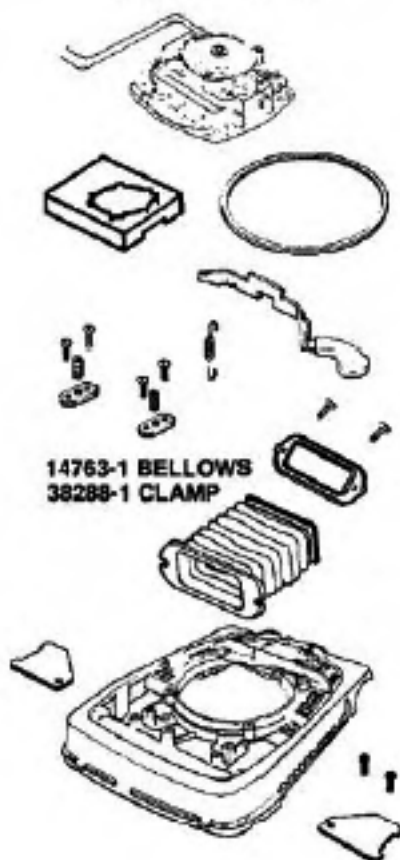

14763-1 BELLOWS
38288-1 CLAMP