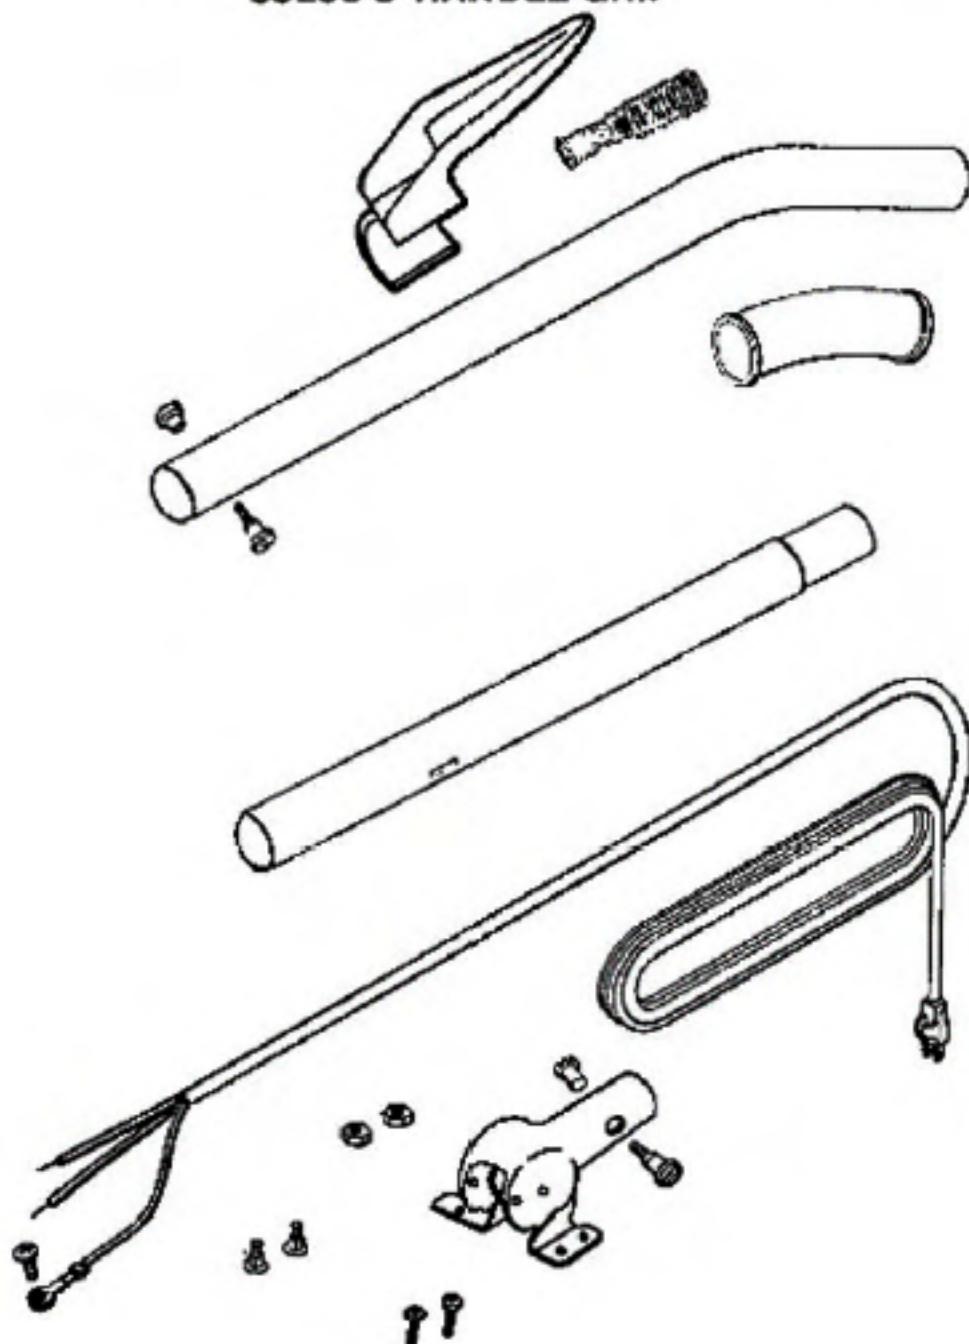

This Owner's Manual is provided and hosted by [Appliance Factory Parts](#).

Eureka C2032B Owner's Manual

[Shop genuine replacement parts for Eureka C2032B](#)

25329-35 UPPER HANDLE ASS'Y. (INCLUDES)
35293-8 HANDLE GRIP

[Find Your Eureka Vacuum Cleaner Parts - Select From 855 Models](#)

----- Manual continues below part list -----

Available Replacement Parts for Eureka C2032B

[E-52282-4](#)

Bristle strip Assy. Blue bristle VGII

**25329-35 UPPER HANDLE ASS'Y. (INCLUDES)
35293-8 HANDLE GRIP**

PARTS4 - C2032A

Ref #	Part	Description	Comments	Qty
1	14766-2	RETAINER - CORD (UPPER)		
2	25329-35	HANDLE ASSY (UPPER)		
3	35293-8	GRIP - HANDLE		
4	38183-1	HANDLE SOCKET ASSY		
5	52370-14	CORD & TERMINAL ASSY 30 8		
6	53077	SPRING - STRAIN RELIEF PK		
7	53145	BOLT PACKAGE (10)		
8	53198-1	HANDLE SCREW ASSY PACKAGE		
9	53213-5	NUTS - PACKAGE 10		
10	53228-2	SCREWS - PACKAGE 10		
11	53238-13	SCREW PACKAGE		
12	57751-2	TUBE - HANDLE (LOWER)		

PARTS1 - C2032A

NOT ILLUSTRATED
24964A CAM (R.H.)
24965A CAM (L.H.)
53118 RIVET
53133 WASHER

14763-1 BELLOWS
38288-1 CLAMP

PARTS1 - C2032A

Ref #	Part	Description	Comments	Qty
1	14783-1	BELLOWS		
2	24834A-1	Discontinued, use 24834A-3		
3	24964A	CAM (RIGHT)		
4	24965A	CAM (LEFT)		
5	26808-3	BUTTON - SWITCH		
6	30517	GASKET - MOTOR SEAL		
7	36263	COVER - WHEEL		
8	37989	CLIP - SWITCH		
9	38053-2	KNOB ASSEMBLY		
10	38067	SEPARATOR ASSEMBLY		
11	38218-1	BRACKET - BUSHING		
12	38288-1	CLAMP - BELLOWS		
13	53097	SPRING - FOOT PEDAL PKG (
14	53118	RIVET - SHOULDER PACKAGE		
15	53122	STRAIN RELIEF BUSHING - P		
16	53133	STL WASHERS- PKG (48495 (NLA)		
17	53140	CLAMP & SCREW ASSY PKG		
18	53143	SCREW PACKAGE (10)		
19	53214-1	WIRE SPLICE 5		
20	53228-7	SCREWS - PACKAGE 10		
21	53238-13	SCREW PACKAGE		
22	53238-14	SCREW PACKAGE		
23	54005-5	HOOD ASSEMBLY - PACKAGED		
24	54151-2	Discontinued, use 13738-5		
25	54177	WIRE & TERMINAL ASSY		
26	54352-3	MOTOR ASSEMBLY - PACKAGED		
27	57902-1	BASE ASSEMBLY - 12" - CAR		
28	EW29-8-12ZP	SCREW PACKAGE		