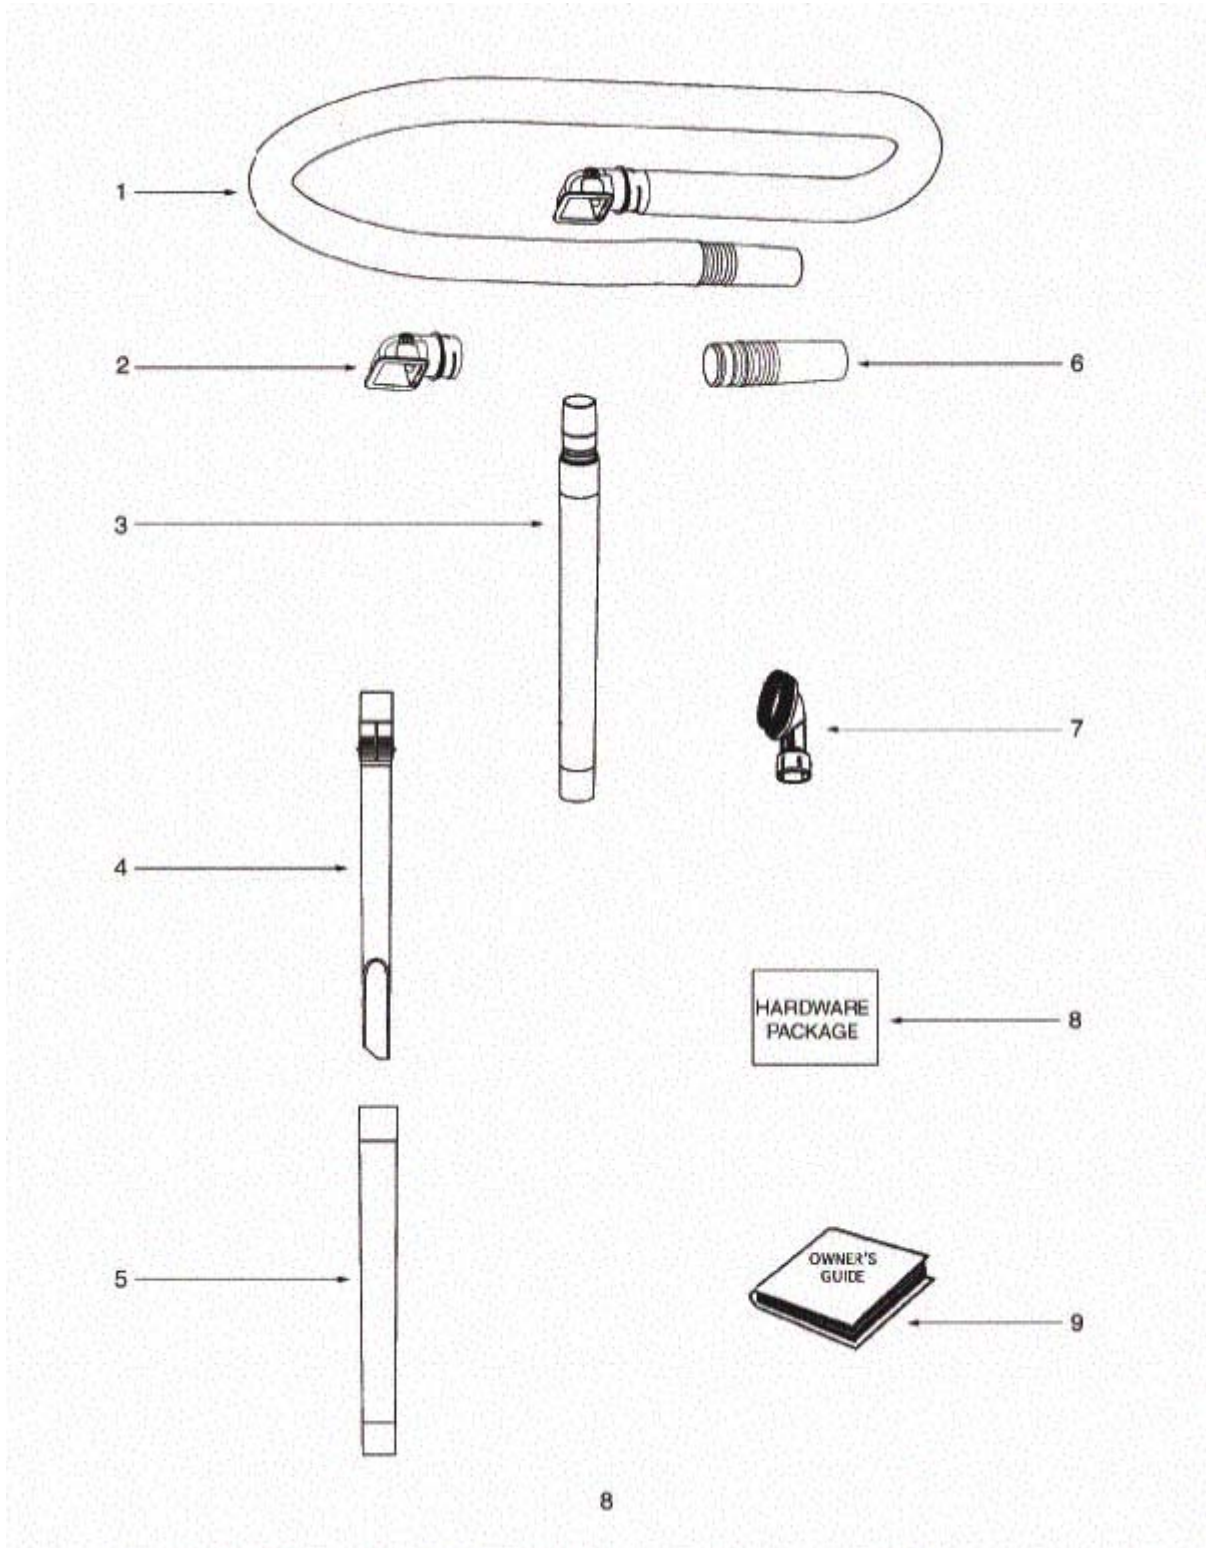

Accessories - C5712A

Ref #	Part	Description	Comments	Qty
1	E-61865-4	HOSE ASSEMBLY - CARTONED		
2	E-71725-313N	ADAPTER - HOSE		
3	E-71492A	NESTING WAND ASSEMBLY		
4	E-71956A-355N	WAND - CREVICE		
5	E-71973-119N	WAND - OUTER		
6	E-70559A-119N	COUPLING - HOSE		
7	E-60990-2	COMBINATION BRSH BRSTLD-C		
8	E-72322	HARDWARE PACKAGE (NLA)		
9	E-76062