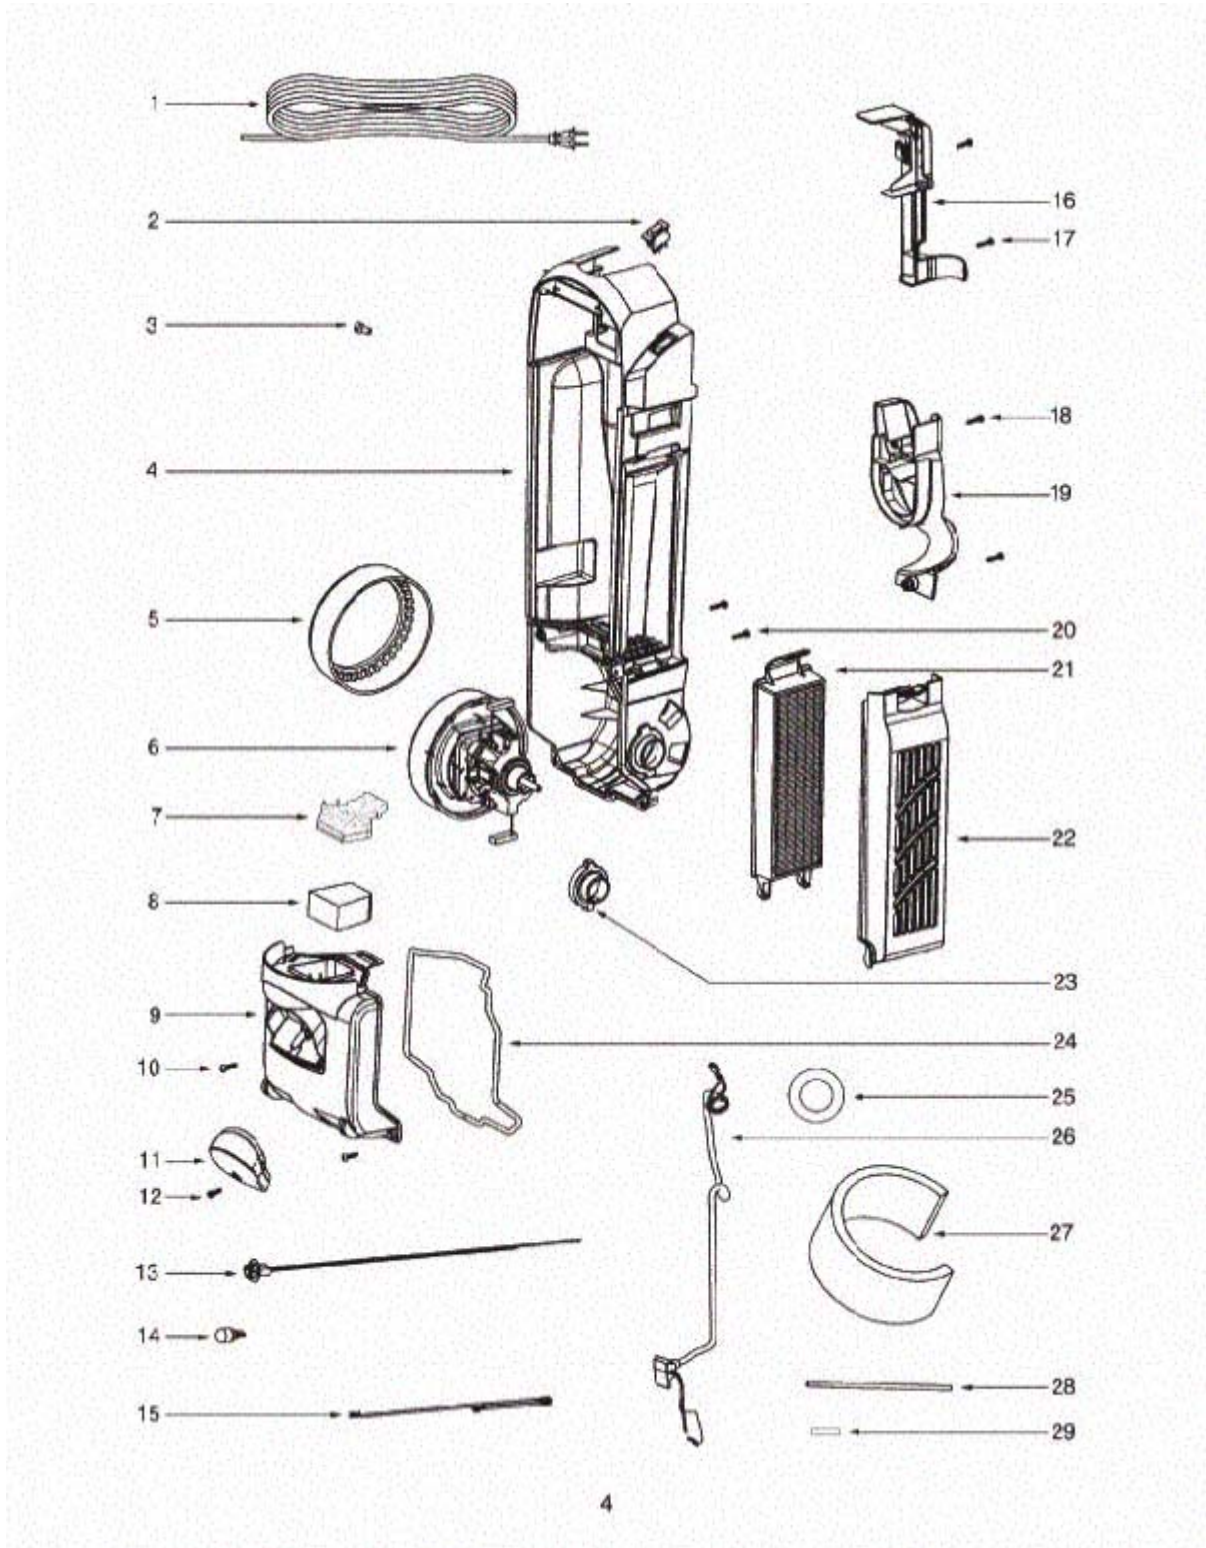

----- Manual continues below -----

Handle and Bag Cover - C5712A

Handle and Bag Cover - C5712A

Ref #	Part	Description	Comments	Qty
1	E-15596-355N	GRIP - LEFT HANDLE		
1B	E-15597-355N	GRIP - RIGHT HANDLE		
2	E-73175-1SV	UPPER HANDLE ASSEMBLY		
3	E-71746-119N	ADAPTER - CLIP		
5	E-71852	SPRING - TORSION		
6	E-61880-10			
7	E-71747-119N	BAG-IN-PLACE ARM		
8	E-28316-355N	RETAINER - CORD		
9	E-53238-44	SCREW PACKAGE		
10	E-71748	SPRING - TORSION		
11	E-61820	PAPER BAG PACKAGE - STYLE		
12	E-71854	GASKET - ADAPTER		
13	E-71512	GASKET - BAG COVER		
14	E-71765A	GASKET - LOWER BAG		
4	E-71830-355N	BAG COVER LATCH		

Main Body - C5712A

Main Body - C5712A

Ref #	Part	Description	Comments	Qty
1	E-38680-31	SUPPLY CORD		
2	E-28073A	SWITCH - ROCKER		
3	E-60192-1	WIRE SPLICE 5		
5	E-75348	GASKET - MOTOR CAN		
6	E-60261-10	MOTOR ASSY. (60261-2) (NLA)		
7	E-71851-119N	MOTOR SCREEN		
8	E-71480	FILTER - PRE-MOTOR		
9	E-61879-6	MOTOR COVER ASSY - PKGD		
11			Not on this model.	
12			Not on this model.	
13			Not on this model.	
14			Not on this model.	
15	E-39252-1	THERMOSTAT & TERMINAL ASS		
16	E-72127-1	SWITCH COVER ASSEMBLY		
19	E-71455-119N	TOOL PACK - LOWER		
20	E-53238-27	SCREW PACKAGE		
21	E-61830	HEPA FILTER PKG - STYLE H		
22	E-72006-12	FILTER COVER & GRAPHICS A		
23	E-70084	BUSHING - MOTOR SUPPORT		
24	E-71484	GASKET - MOTOR COVER		
25	E-71969-1	GASKET - MOTOR HUB		
26	E-71465	CORD - JUMPER		
27	E-72224-1	FOAM - SOUND		
28	E-70651-1	TUBE - FLEXIBLE		
29	E-72167	PLUG		
4	E-71744-2	REAR HOUSING ASSEMBLY		