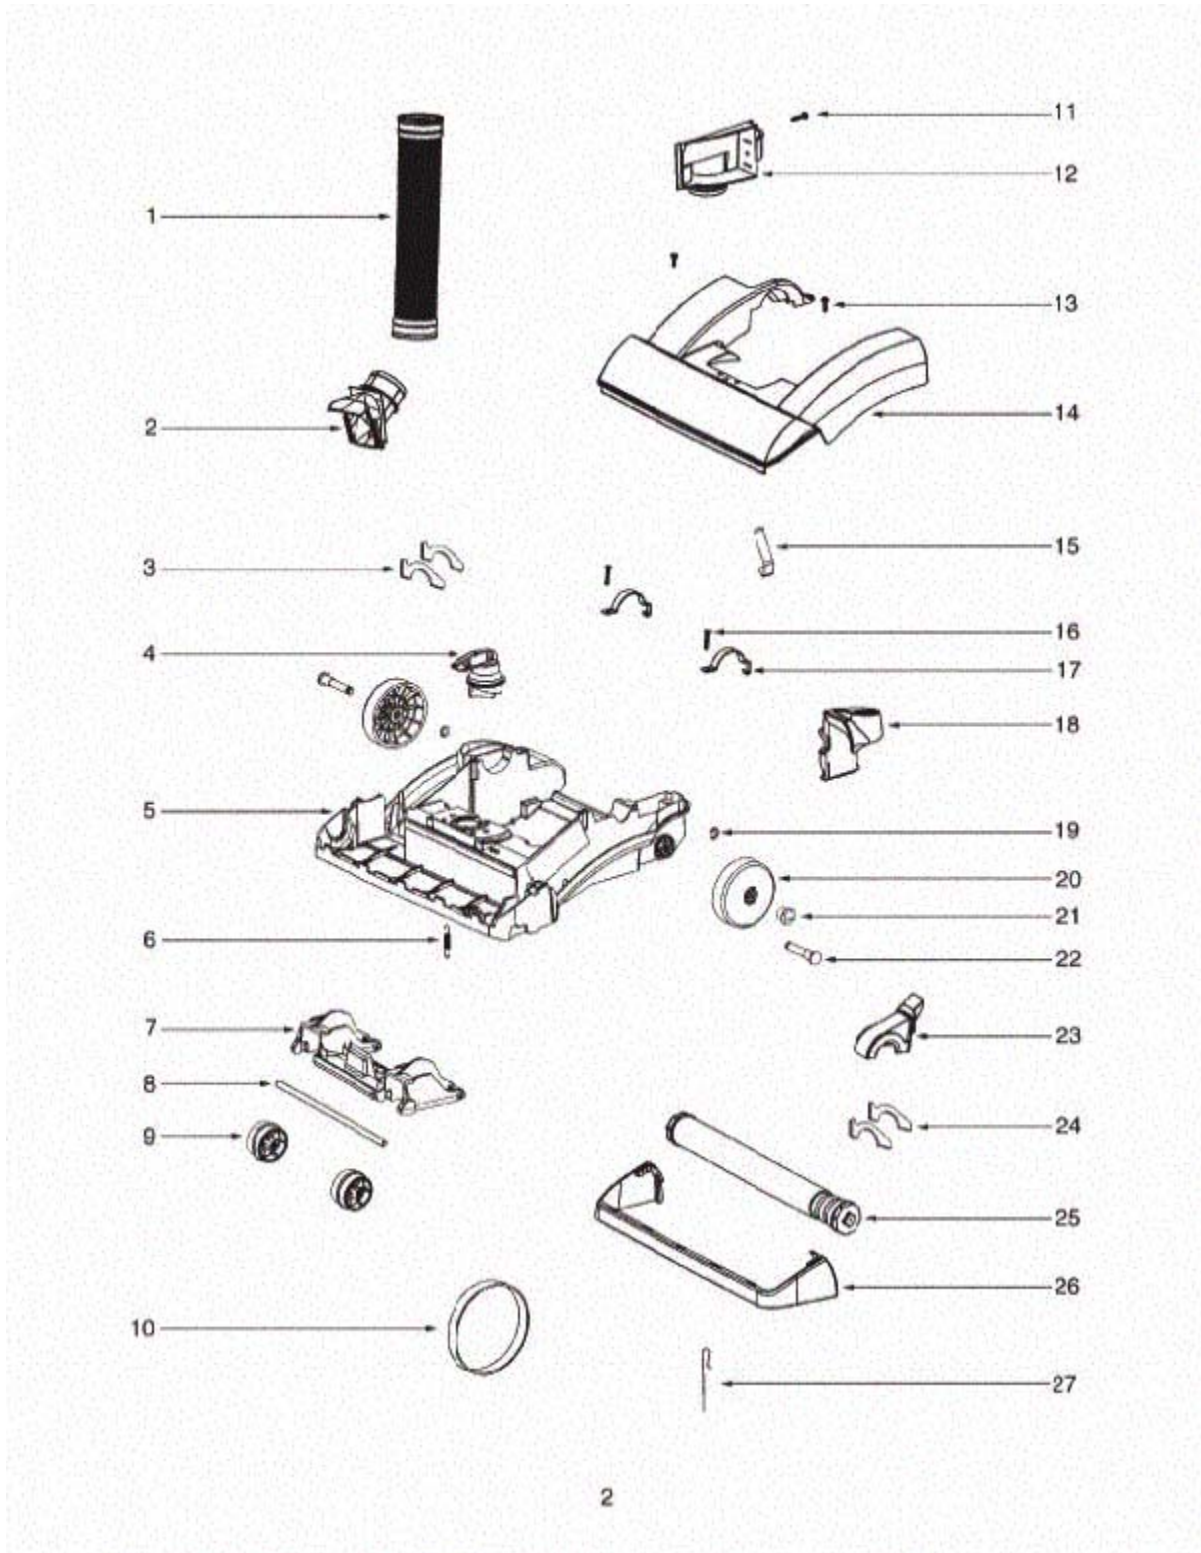

Base and Hood - C5712A

Base and Hood - C5712A

Ref #	Part	Description	Comments	Qty
1	E-71466	BASE HOSE ASSY.		
2	E-71447-119N	BASE HOSE ASSY		
3	E-73153	FELT - BASE		
4	E-71448-355N	KNOB - HEIGHT ADJUSTMENT		
5	E-62411-1	BASE ASSY - PKGD		
6	E-54943	SPRING PACKAGE		
7	E-71446A-119N	CARRIAGE - WHEEL		
8	E-71478	AXLE - FRONT		
9	E-39173A-119N	WHEEL - FRONT		
10	E-61120A	BELT (LONG LIFE)-U		
12	E-71726-119N	BASE HOSE ASSY		
13	E-53238-44	SCREW PACKAGE		
14	E-62412-2			
15	E-71574	SPRING - HANDLE RELEASE		
16	E-53238-27	SCREW PACKAGE		
17	E-71487	CLAMP - MOTOR		
18	E-71457-355N	RELEASE - HANDLE		
19	E-54432-2	PACKAGE - RETAINING RING		
20	E-72117-119N	WHEEL - REAR		
21	E-73432	BUSHING - AXLE		
22	E-38590	AXLE - REAR		
23	E-71741A	BELT CAP ASSEMBLY		
24	E-73152	FELT - BELT CAP		
25	E-60844-5	12" DISTURBULATOR ASSY -		
27	E-38063	GUARD - BELT