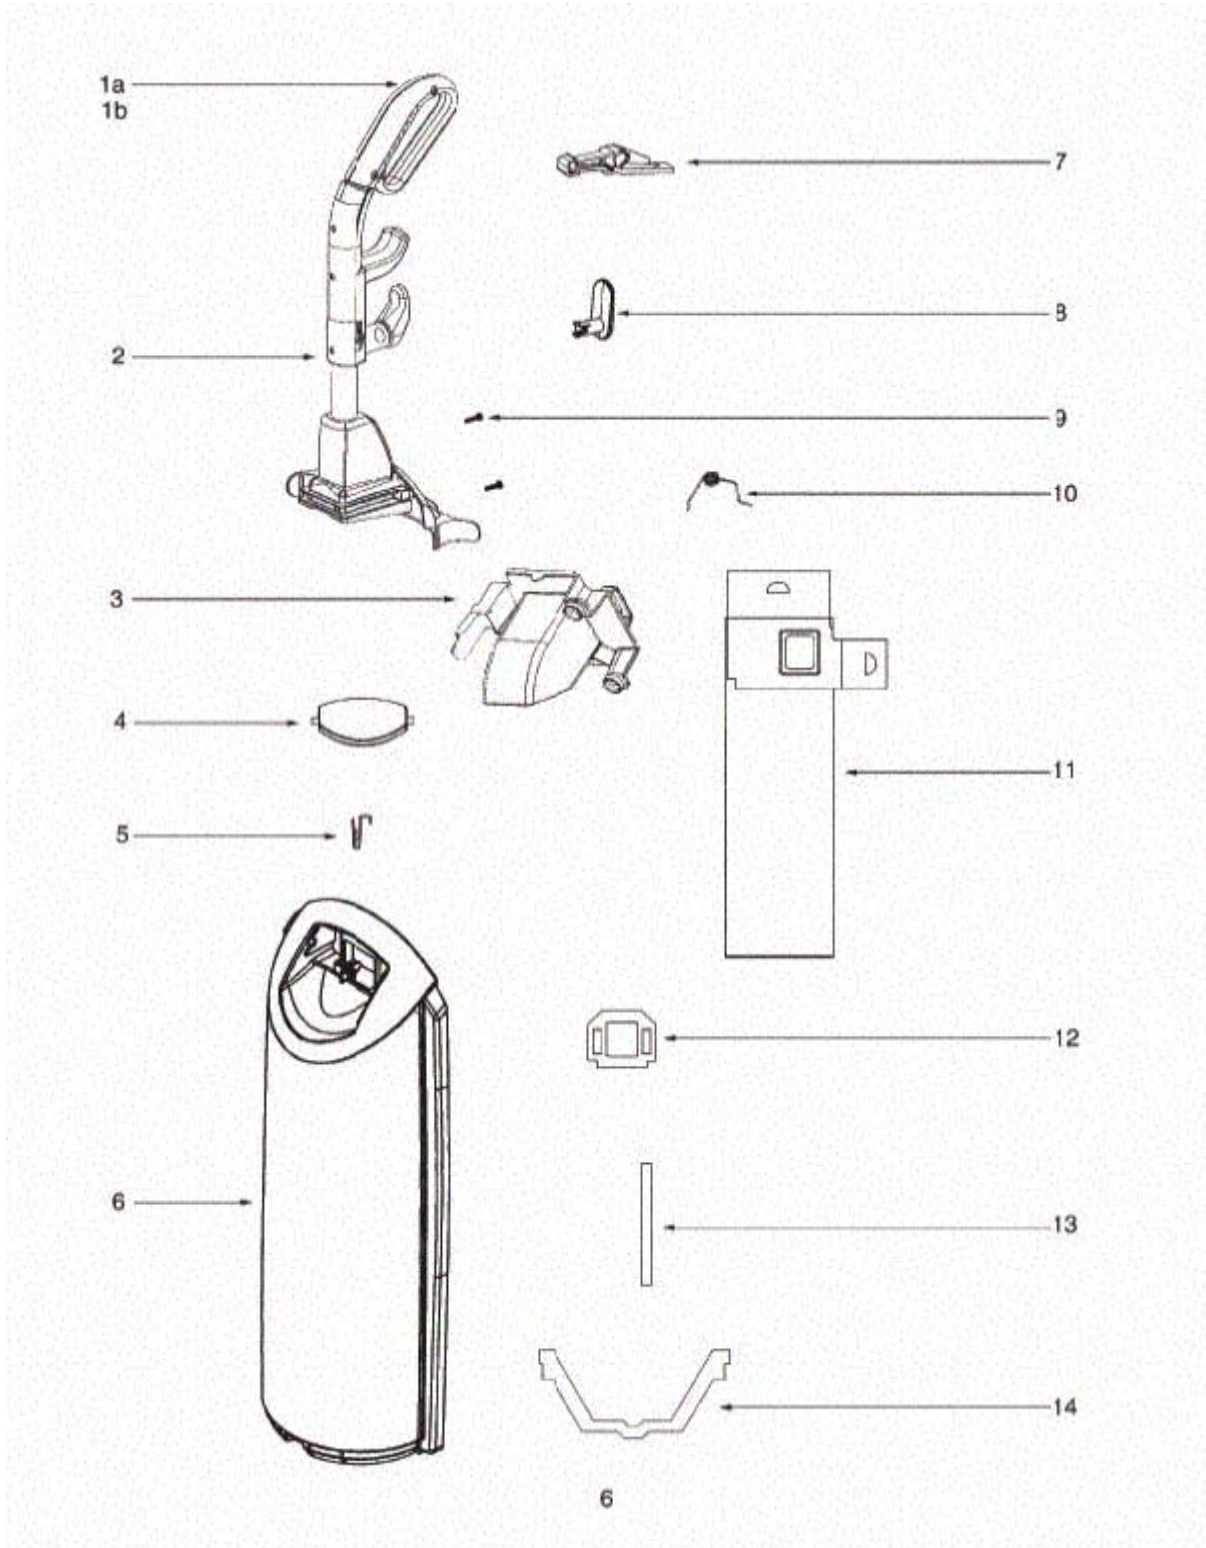

----- Manual continues below -----

Handle and Bag Cover - C5712A

Handle and Bag Cover - C5712A

Ref #	Part	Description	Comments	Qty
1	E-15596-355N	GRIP - LEFT HANDLE		
1B	E-15597-355N	GRIP - RIGHT HANDLE		
2	E-73175-1SV	UPPER HANDLE ASSEMBLY		
3	E-71746-119N	ADAPTER - CLIP		
5	E-71852	SPRING - TORSION		
6	E-61880-10			
7	E-71747-119N	BAG-IN-PLACE ARM		
8	E-28316-355N	RETAINER - CORD		
9	E-53238-44	SCREW PACKAGE		
10	E-71748	SPRING - TORSION		
11	E-61820	PAPER BAG PACKAGE - STYLE		
12	E-71854	GASKET - ADAPTER		
13	E-71512	GASKET - BAG COVER		
14	E-71765A	GASKET - LOWER BAG		
4	E-71830-355N	BAG COVER LATCH		

Main Body - C5712A

Main Body - C5712A

Ref #	Part	Description	Comments	Qty
1	E-38680-31	SUPPLY CORD		
2	E-28073A	SWITCH - ROCKER		
3	E-60192-1	WIRE SPLICE 5		
5	E-75348	GASKET - MOTOR CAN		
6	E-60261-10	MOTOR ASSY. (60261-2) (NLA)		
7	E-71851-119N	MOTOR SCREEN		
8	E-71480	FILTER - PRE-MOTOR		
9	E-61879-6	MOTOR COVER ASSY - PKGD		
11			Not on this model.	
12			Not on this model.	
13			Not on this model.	
14			Not on this model.	
15	E-39252-1	THERMOSTAT & TERMINAL ASS		
16	E-72127-1	SWITCH COVER ASSEMBLY		
19	E-71455-119N	TOOL PACK - LOWER		
20	E-53238-27	SCREW PACKAGE		
21	E-61830	HEPA FILTER PKG - STYLE H		
22	E-72006-12	FILTER COVER & GRAPHICS A		
23	E-70084	BUSHING - MOTOR SUPPORT		
24	E-71484	GASKET - MOTOR COVER		
25	E-71969-1	GASKET - MOTOR HUB		
26	E-71465	CORD - JUMPER		
27	E-72224-1	FOAM - SOUND		
28	E-70651-1	TUBE - FLEXIBLE		
29	E-72167	PLUG		
4	E-71744-2	REAR HOUSING ASSEMBLY		