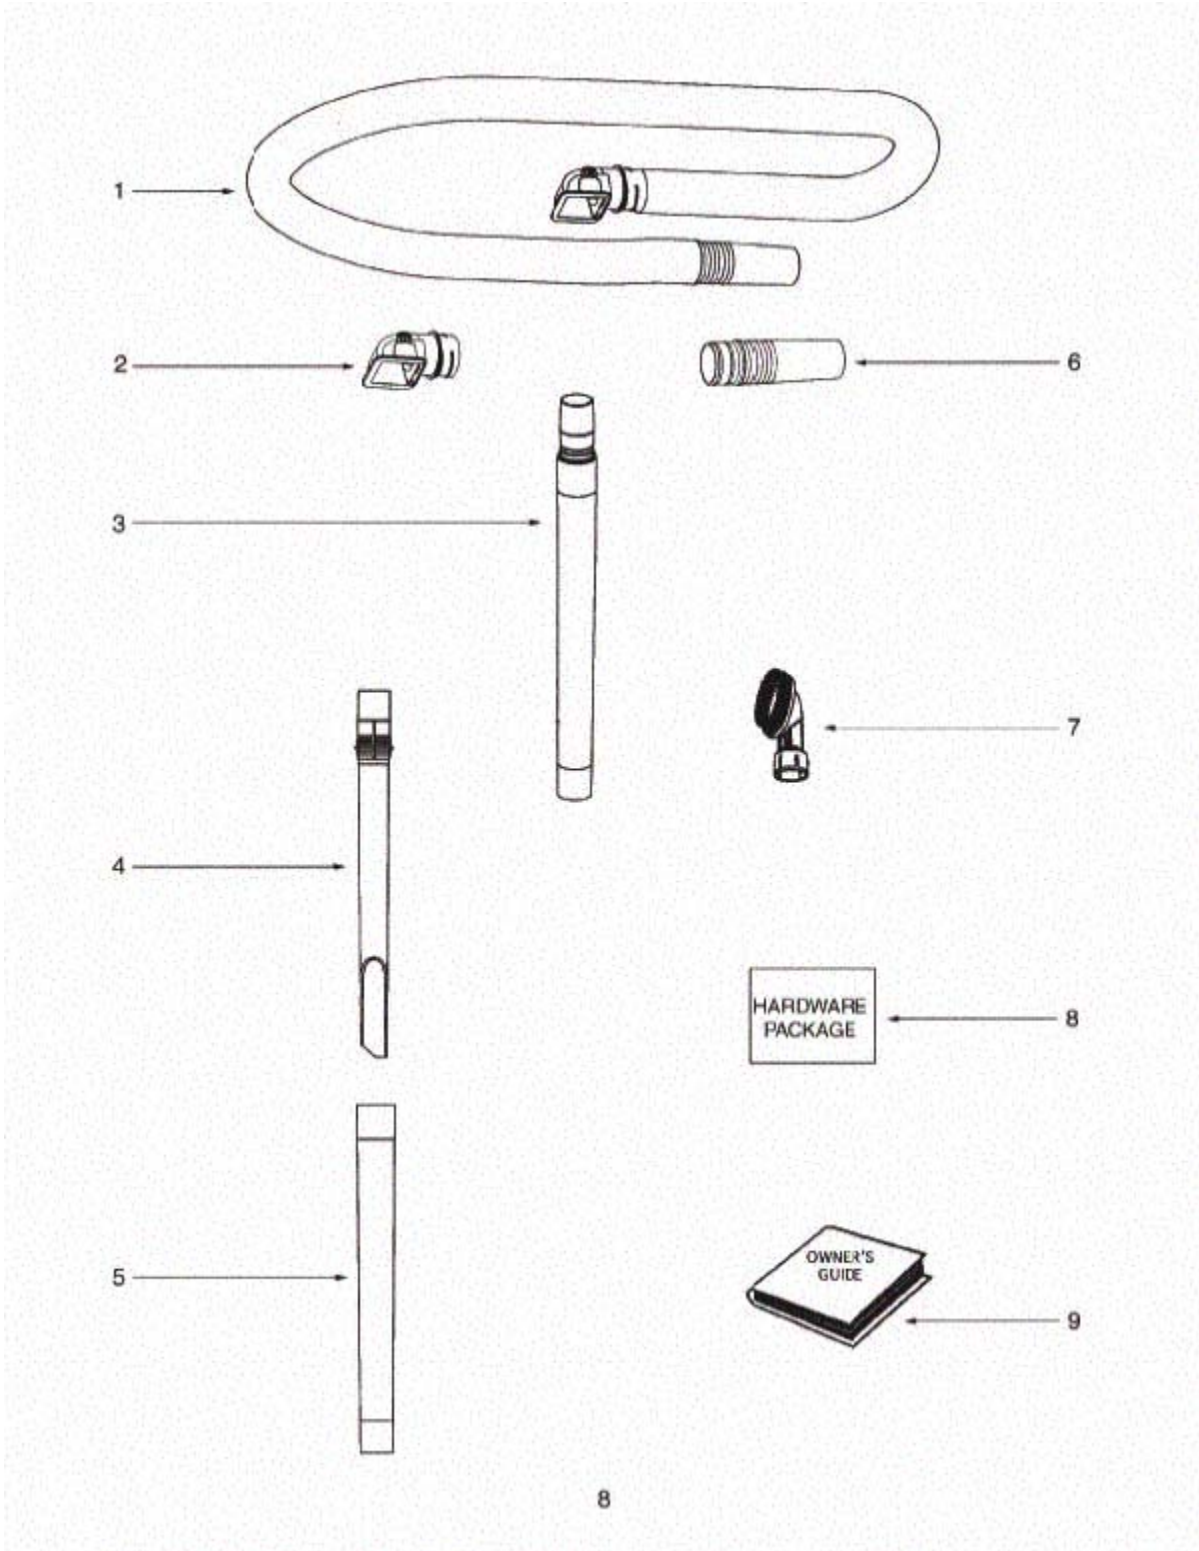

## Main Body - C5712A

Ref #	Part	Description	Comments	Qty
1	E-38680-31	SUPPLY CORD		
2	E-28073A	SWITCH - ROCKER		
3	E-60192-1	WIRE SPLICE 5		
5	E-75348	GASKET - MOTOR CAN		
6	E-60261-10	MOTOR ASSY. (60261-2) (NLA)		
7	E-71851-119N	MOTOR SCREEN		
8	E-71480	FILTER - PRE-MOTOR		
9	E-61879-6	MOTOR COVER ASSY - PKGD		
11			Not on this model.	
12			Not on this model.	
13			Not on this model.	
14			Not on this model.	
15	E-39252-1	THERMOSTAT & TERMINAL ASS		
16	E-72127-1	SWITCH COVER ASSEMBLY		
19	E-71455-119N	TOOL PACK - LOWER		
20	E-53238-27	SCREW PACKAGE		
21	E-61830	HEPA FILTER PKG - STYLE H		
22	E-72006-12	FILTER COVER & GRAPHICS A		
23	E-70084	BUSHING - MOTOR SUPPORT		
24	E-71484	GASKET - MOTOR COVER		
25	E-71969-1	GASKET - MOTOR HUB		
26	E-71465	CORD - JUMPER		
27	E-72224-1	FOAM - SOUND		
28	E-70651-1	TUBE - FLEXIBLE		
29	E-72167	PLUG		
4	E-71744-2	REAR HOUSING ASSEMBLY		

Base and Hood - C5712A

Base and Hood - C5712A

Ref #	Part	Description	Comments	Qty
1	E-71466	BASE HOSE ASSY.		
2	E-71447-119N	BASE HOSE ASSY		
3	E-73153	FELT - BASE		
4	E-71448-355N	KNOB - HEIGHT ADJUSTMENT		
5	E-62411-1	BASE ASSY - PKGD		
6	E-54943	SPRING PACKAGE		
7	E-71446A-119N	CARRIAGE - WHEEL		
8	E-71478	AXLE - FRONT		
9	E-39173A-119N	WHEEL - FRONT		
10	E-61120A	BELT (LONG LIFE)-U		
12	E-71726-119N	BASE HOSE ASSY		
13	E-53238-44	SCREW PACKAGE		
14	E-62412-2			
15	E-71574	SPRING - HANDLE RELEASE		
16	E-53238-27	SCREW PACKAGE		
17	E-71487	CLAMP - MOTOR		
18	E-71457-355N	RELEASE - HANDLE		
19	E-54432-2	PACKAGE - RETAINING RING		
20	E-72117-119N	WHEEL - REAR		
21	E-73432	BUSHING - AXLE		
22	E-38590	AXLE - REAR		
23	E-71741A	BELT CAP ASSEMBLY		
24	E-73152	FELT - BELT CAP		
25	E-60844-5	12" DISTURBULATOR ASSY -		
27	E-38063	GUARD - BELT		