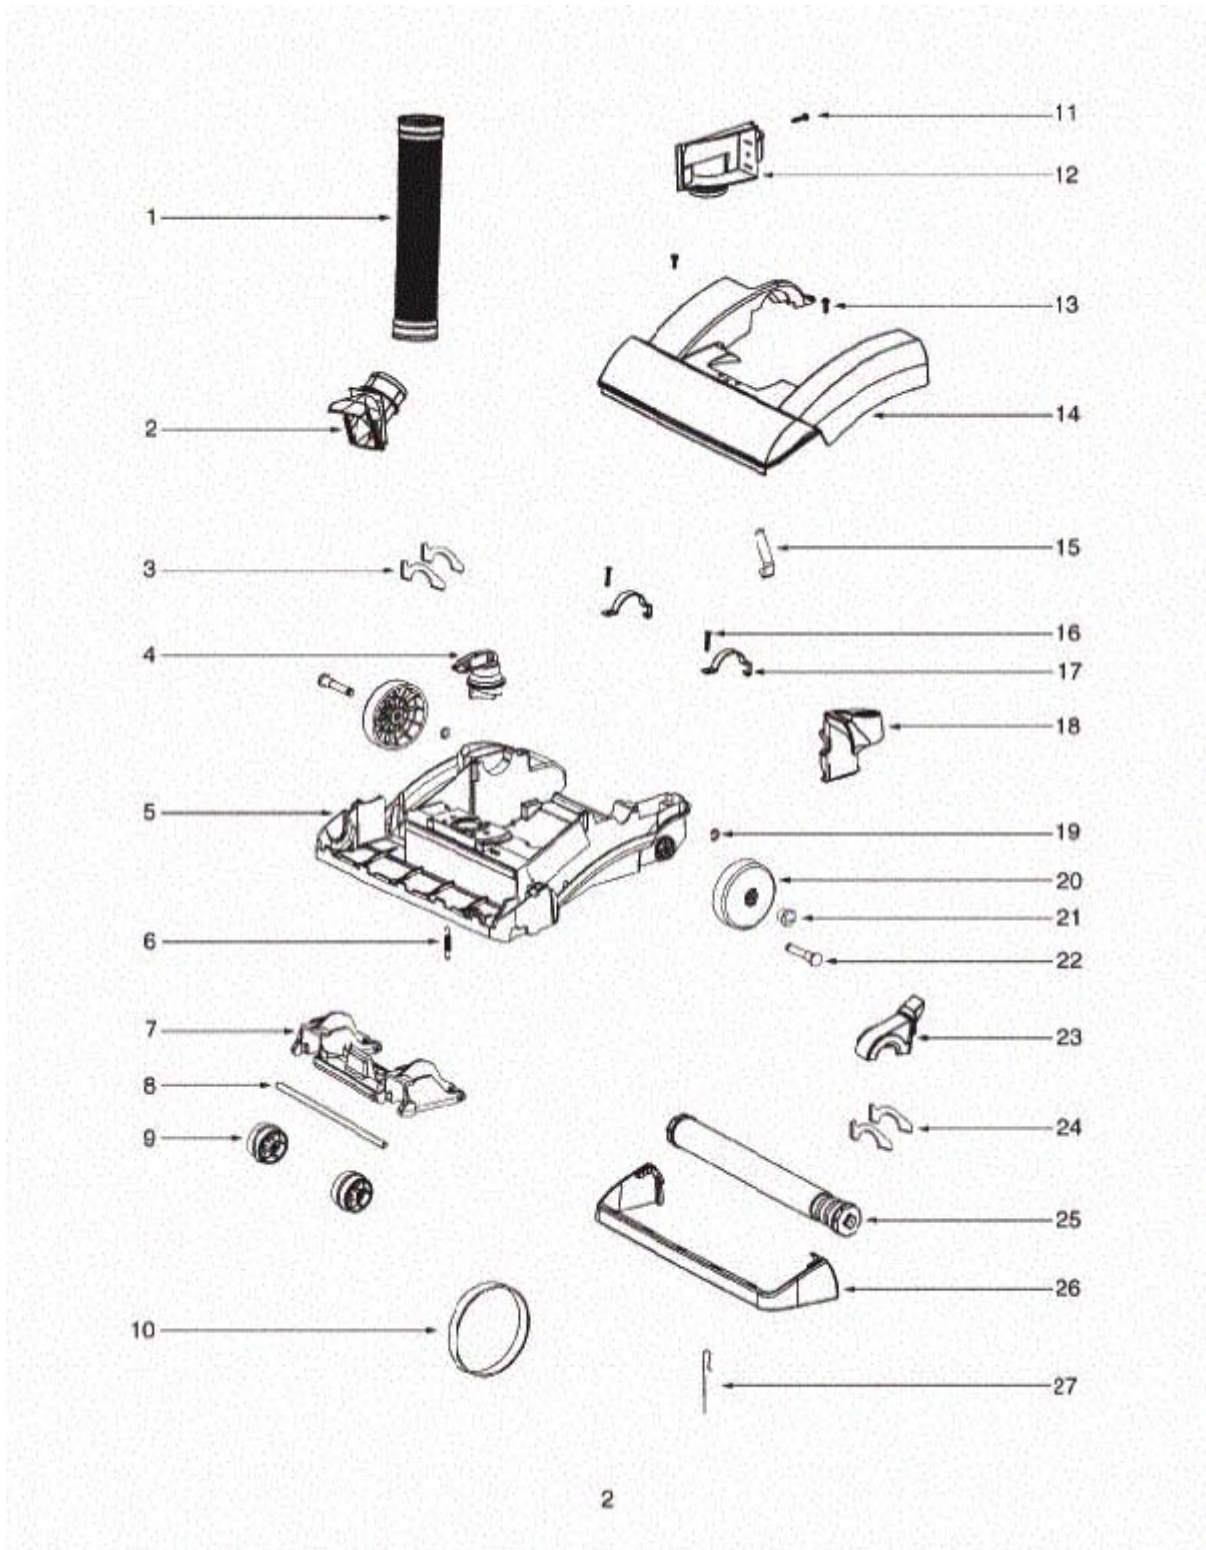

----- Manual continues below -----

Handle and Bag Cover - C5712A

Handle and Bag Cover - C5712A

Ref #	Part	Description	Comments	Qty
1	E-15596-355N	GRIP - LEFT HANDLE		
1B	E-15597-355N	GRIP - RIGHT HANDLE		
2	E-73175-1SV	UPPER HANDLE ASSEMBLY		
3	E-71746-119N	ADAPTER - CLIP		
5	E-71852	SPRING - TORSION		
6	E-61880-10			
7	E-71747-119N	BAG-IN-PLACE ARM		
8	E-28316-355N	RETAINER - CORD		
9	E-53238-44	SCREW PACKAGE		
10	E-71748	SPRING - TORSION		
11	E-61820	PAPER BAG PACKAGE - STYLE		
12	E-71854	GASKET - ADAPTER		
13	E-71512	GASKET - BAG COVER		
14	E-71765A	GASKET - LOWER BAG		
4	E-71830-355N	BAG COVER LATCH		

Main Body - C5712A

Main Body - C5712A

Ref #	Part	Description	Comments	Qty
1	E-38680-31	SUPPLY CORD		
2	E-28073A	SWITCH - ROCKER		
3	E-60192-1	WIRE SPLICE 5		
5	E-75348	GASKET - MOTOR CAN		
6	E-60261-10	MOTOR ASSY. (60261-2) (NLA)		
7	E-71851-119N	MOTOR SCREEN		
8	E-71480	FILTER - PRE-MOTOR		
9	E-61879-6	MOTOR COVER ASSY - PKGD		
11			Not on this model.	
12			Not on this model.	
13			Not on this model.	
14			Not on this model.	
15	E-39252-1	THERMOSTAT & TERMINAL ASS		
16	E-72127-1	SWITCH COVER ASSEMBLY		
19	E-71455-119N	TOOL PACK - LOWER		
20	E-53238-27	SCREW PACKAGE		
21	E-61830	HEPA FILTER PKG - STYLE H		
22	E-72006-12	FILTER COVER & GRAPHICS A		
23	E-70084	BUSHING - MOTOR SUPPORT		
24	E-71484	GASKET - MOTOR COVER		
25	E-71969-1	GASKET - MOTOR HUB		
26	E-71465	CORD - JUMPER		
27	E-72224-1	FOAM - SOUND		
28	E-70651-1	TUBE - FLEXIBLE		
29	E-72167	PLUG		
4	E-71744-2	REAR HOUSING ASSEMBLY		