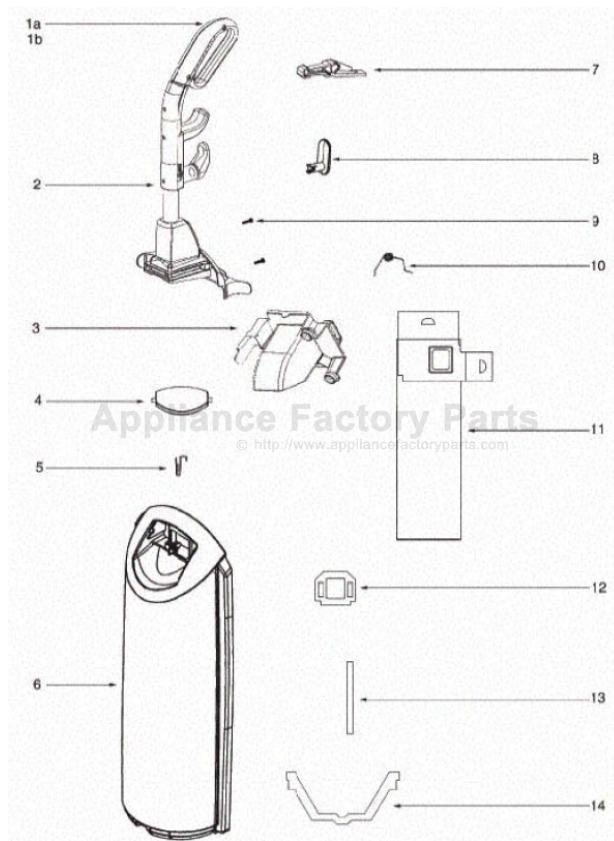

[Find Your Eureka Vacuum Cleaner Parts - Select From 853 Models](#)

----- Manual continues below -----