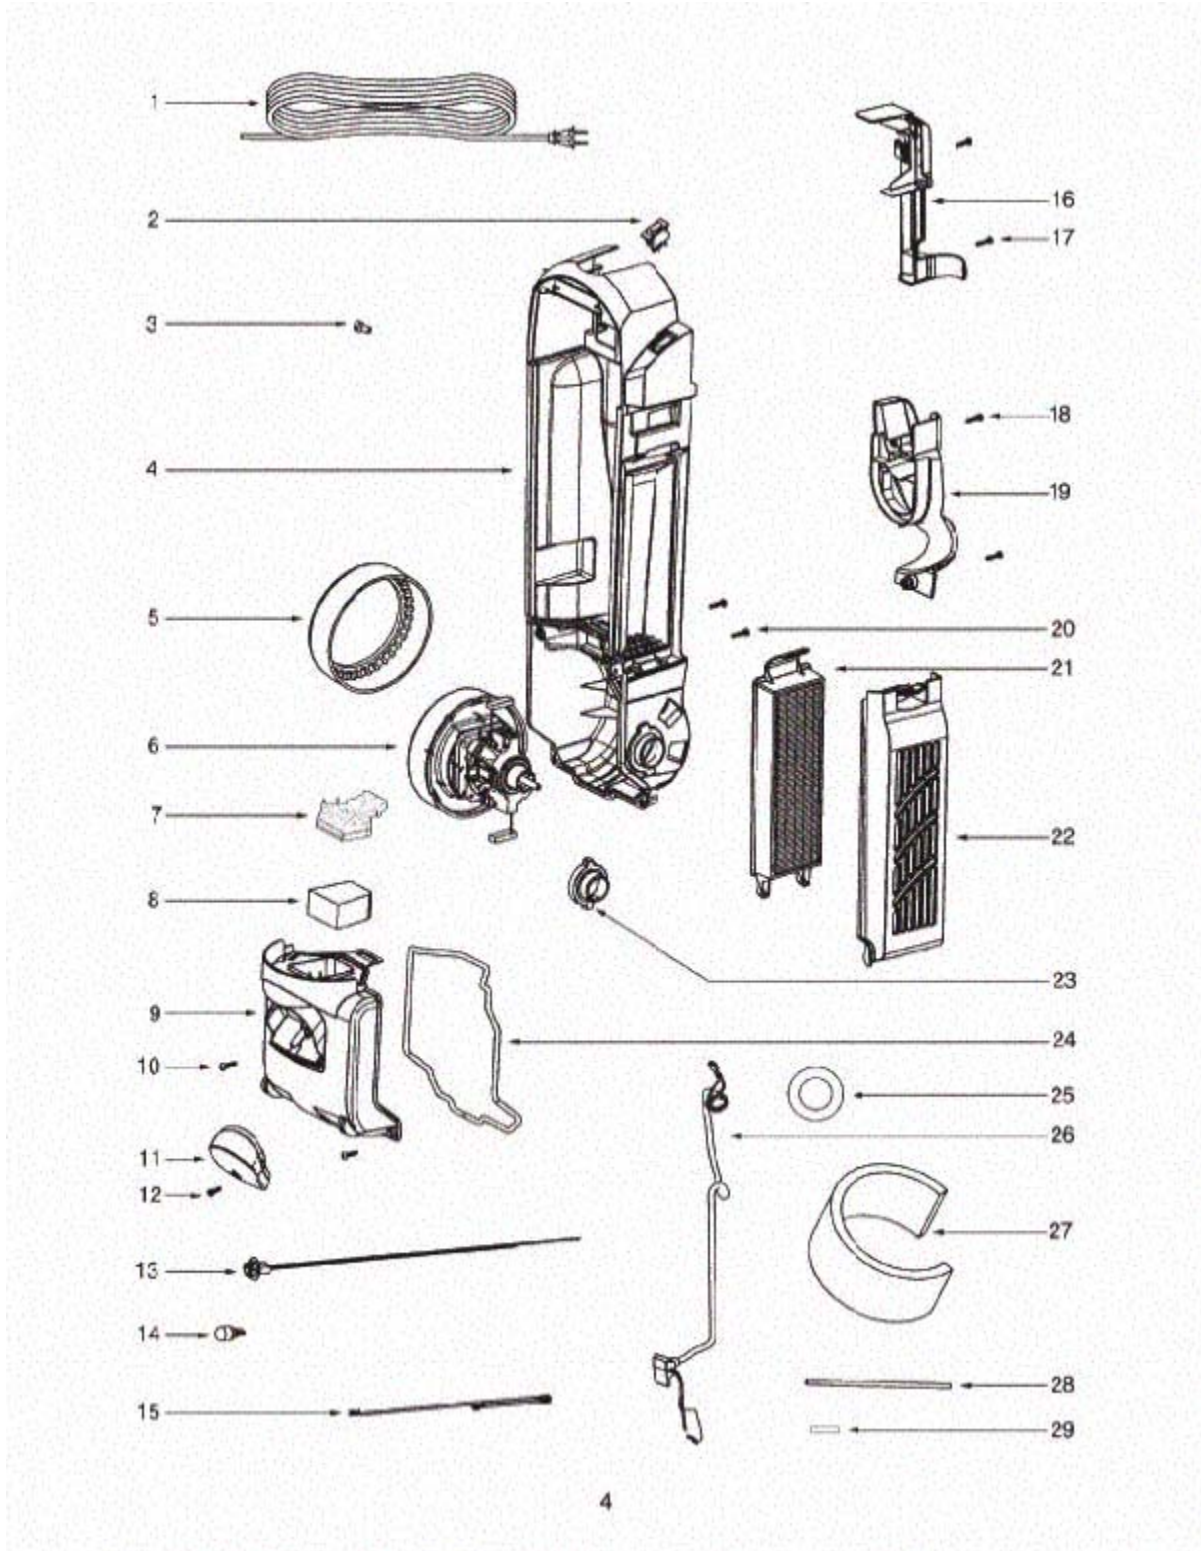

Handle and Bag Cover - C5712A

Handle and Bag Cover - C5712A

Ref #	Part	Description	Comments	Qty
1	E-15596-355N	GRIP - LEFT HANDLE		
1B	E-15597-355N	GRIP - RIGHT HANDLE		
2	E-73175-1SV	UPPER HANDLE ASSEMBLY		
3	E-71746-119N	ADAPTER - CLIP		
5	E-71852	SPRING - TORSION		
6	E-61880-10			
7	E-71747-119N	BAG-IN-PLACE ARM		
8	E-28316-355N	RETAINER - CORD		
9	E-53238-44	SCREW PACKAGE		
10	E-71748	SPRING - TORSION		
11	E-61820	PAPER BAG PACKAGE - STYLE		
12	E-71854	GASKET - ADAPTER		
13	E-71512	GASKET - BAG COVER		
14	E-71765A	GASKET - LOWER BAG		
4	E-71830-355N	BAG COVER LATCH		

Main Body - C5712A

## Main Body - C5712A

Ref #	Part	Description	Comments	Qty
1	E-38680-31	SUPPLY CORD		
2	E-28073A	SWITCH - ROCKER		
3	E-60192-1	WIRE SPLICE 5		
5	E-75348	GASKET - MOTOR CAN		
6	E-60261-10	MOTOR ASSY. (60261-2) (NLA)		
7	E-71851-119N	MOTOR SCREEN		
8	E-71480	FILTER - PRE-MOTOR		
9	E-61879-6	MOTOR COVER ASSY - PKGD		
11			Not on this model.	
12			Not on this model.	
13			Not on this model.	
14			Not on this model.	
15	E-39252-1	THERMOSTAT & TERMINAL ASS		
16	E-72127-1	SWITCH COVER ASSEMBLY		
19	E-71455-119N	TOOL PACK - LOWER		
20	E-53238-27	SCREW PACKAGE		
21	E-61830	HEPA FILTER PKG - STYLE H		
22	E-72006-12	FILTER COVER & GRAPHICS A		
23	E-70084	BUSHING - MOTOR SUPPORT		
24	E-71484	GASKET - MOTOR COVER		
25	E-71969-1	GASKET - MOTOR HUB		
26	E-71465	CORD - JUMPER		
27	E-72224-1	FOAM - SOUND		
28	E-70651-1	TUBE - FLEXIBLE		
29	E-72167	PLUG		
4	E-71744-2	REAR HOUSING ASSEMBLY		