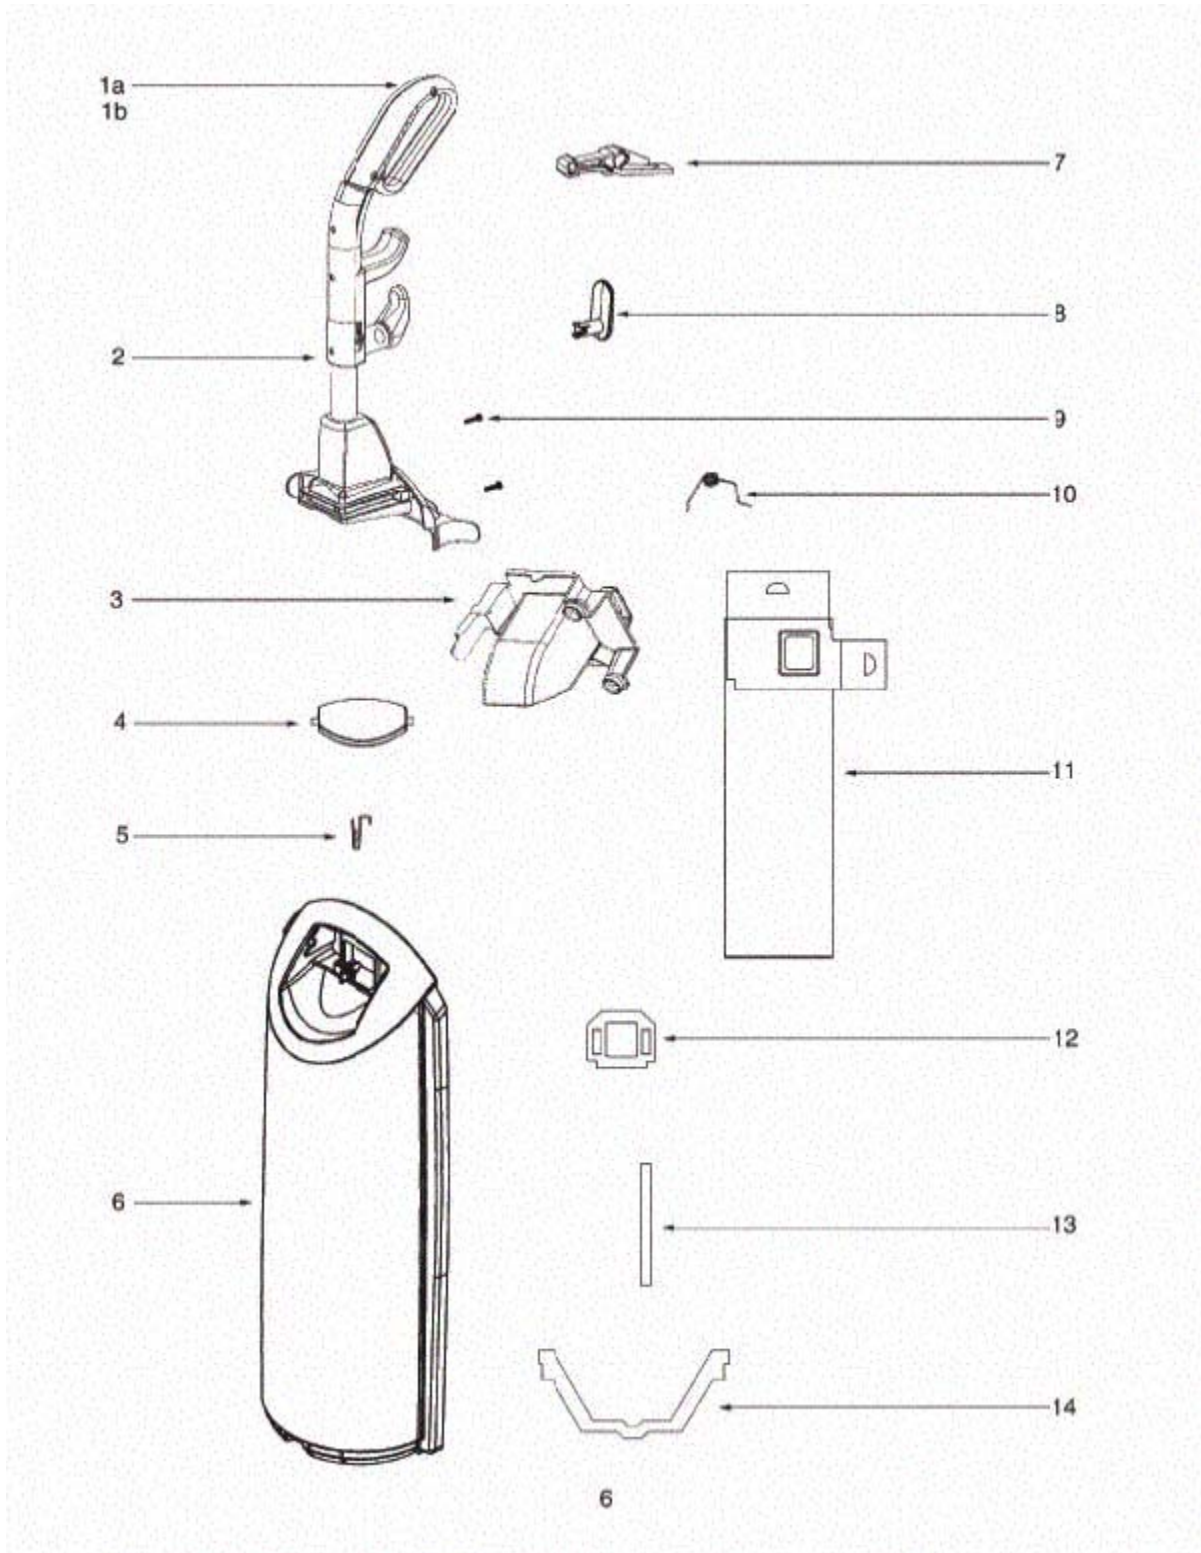

Handle and Bag Cover - C5712A

Handle and Bag Cover - C5712A

Ref #	Part	Description	Comments	Qty
1	E-15596-355N	GRIP - LEFT HANDLE		
1B	E-15597-355N	GRIP - RIGHT HANDLE		
2	E-73175-1SV	UPPER HANDLE ASSEMBLY		
3	E-71746-119N	ADAPTER - CLIP		
5	E-71852	SPRING - TORSION		
6	E-61880-10			
7	E-71747-119N	BAG-IN-PLACE ARM		
8	E-28316-355N	RETAINER - CORD		
9	E-53238-44	SCREW PACKAGE		
10	E-71748	SPRING - TORSION		
11	E-61820	PAPER BAG PACKAGE - STYLE		
12	E-71854	GASKET - ADAPTER		
13	E-71512	GASKET - BAG COVER		
14	E-71765A	GASKET - LOWER BAG		
4	E-71830-355N	BAG COVER LATCH		

Main Body - C5712A

## Main Body - C5712A

Ref #	Part	Description	Comments	Qty
1	E-38680-31	SUPPLY CORD		
2	E-28073A	SWITCH - ROCKER		
3	E-60192-1	WIRE SPLICE 5		
5	E-75348	GASKET - MOTOR CAN		
6	E-60261-10	MOTOR ASSY. (60261-2) (NLA)		
7	E-71851-119N	MOTOR SCREEN		
8	E-71480	FILTER - PRE-MOTOR		
9	E-61879-6	MOTOR COVER ASSY - PKGD		
11			Not on this model.	
12			Not on this model.	
13			Not on this model.	
14			Not on this model.	
15	E-39252-1	THERMOSTAT & TERMINAL ASS		
16	E-72127-1	SWITCH COVER ASSEMBLY		
19	E-71455-119N	TOOL PACK - LOWER		
20	E-53238-27	SCREW PACKAGE		
21	E-61830	HEPA FILTER PKG - STYLE H		
22	E-72006-12	FILTER COVER & GRAPHICS A		
23	E-70084	BUSHING - MOTOR SUPPORT		
24	E-71484	GASKET - MOTOR COVER		
25	E-71969-1	GASKET - MOTOR HUB		
26	E-71465	CORD - JUMPER		
27	E-72224-1	FOAM - SOUND		
28	E-70651-1	TUBE - FLEXIBLE		
29	E-72167	PLUG		
4	E-71744-2	REAR HOUSING ASSEMBLY		