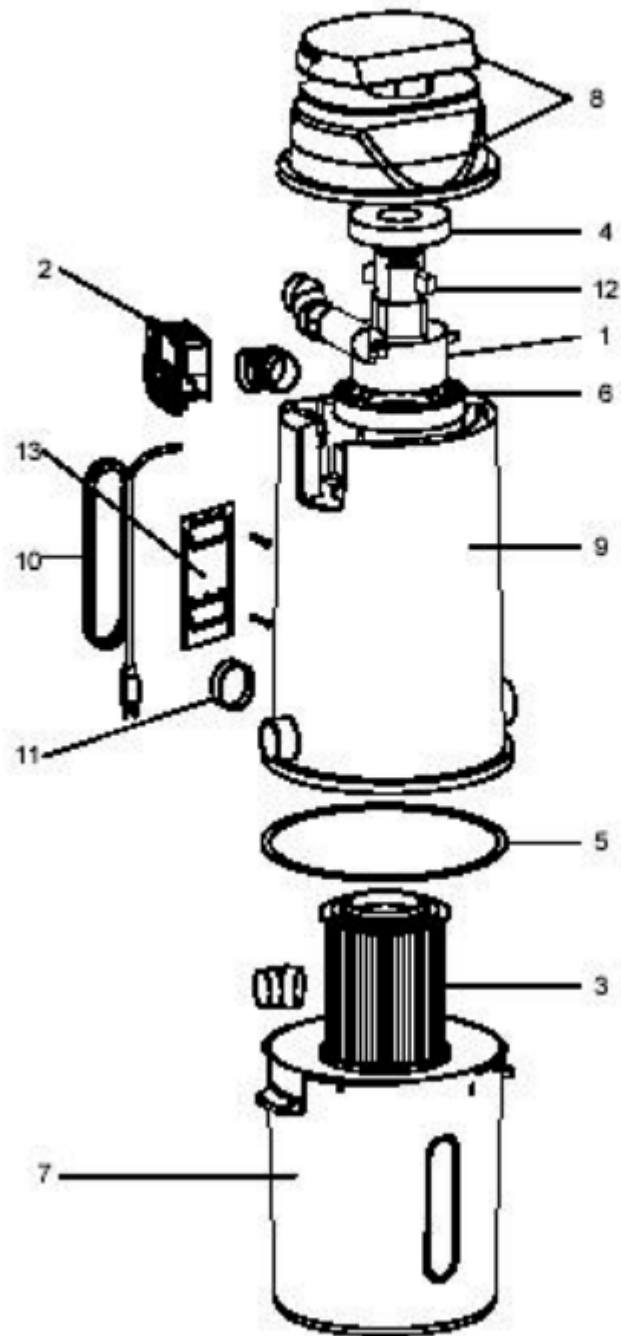

CV3291

008260

CV3291 - 008260

Ref #	Part	Description	Comments	Qty
	E-140407	5.7" 2 Stage 120V 520 Air Watts (Electro 6600-7)		
	E-100573	CONTROL MODULE 120V		
	E-110354	FILTER CARTRIDGE		
	E-145138	TOP MOTOR SEAL-NEW		
	E-195-010	BODY GASKET		
	E-145129	MOTOR GASKET 5.7"		
	E-120-335	CLEAR CYCLONIC BUCKET		
	E-126072	HOOD ASSY.		
	E-126542	BODY		
	E-100346	POWER CORD ASSY (new)		
	E-155-326	CAP		
	E-135046	SET OF 2 MOTOR BRUSHES		
	E-145330	BRKT: UNIT MTG PPC (145-330)		
	E-160-340	HOOD SCREWS 4/PCS		

EXL 1250

204022

EXL1250 - 204022

Ref #	Part	Description	Comments	Qty
	E-155554	BELT - COGGED		
	E-155604	SHAFT: ROLR WHL		
	E-155209	MOTOR (UQ251200-81R10)		
	E-100424	CIRCUIT BREAKER		
	E-155318	CORD STRAIN RELIEF (53190-1)		
	E-160341	MOTOR ASSY SCREW		
	E-160342	HOOD ASSY SCREW		
	E-160343	SOCKET COVER SCREW		
	E-155211	HALOGEN LAMP (20 watt)		
	E-155212	LAMP HOLDER		
	E-155213	DEFLECTOR		
	E-155214	REAR WHEEL ASSY.		
	E-155215	ROLLER WHEEL		
	E-155216	BASE		
	E-155217	BUMPER		
	E-155218	BRUSHROLL COVER		
	E-155219	COVER SOCKET		
	E-155220	NECK GREY		
	E-155222A	BRUSH ROLL(ADVOCATE)		
	E-155621	FELT WASHER PREM/IMP		
	E-155223	Hood.		
	E-155224	WIRE:BLK W/TERMINALS	NOT ILLUSTRATED	
	E-155221	SOCKET:EZ CHANGE GRAY	NOT ILLUSTRATED	
	E-155210	POWERHEAD CORD	NOT LISTED	