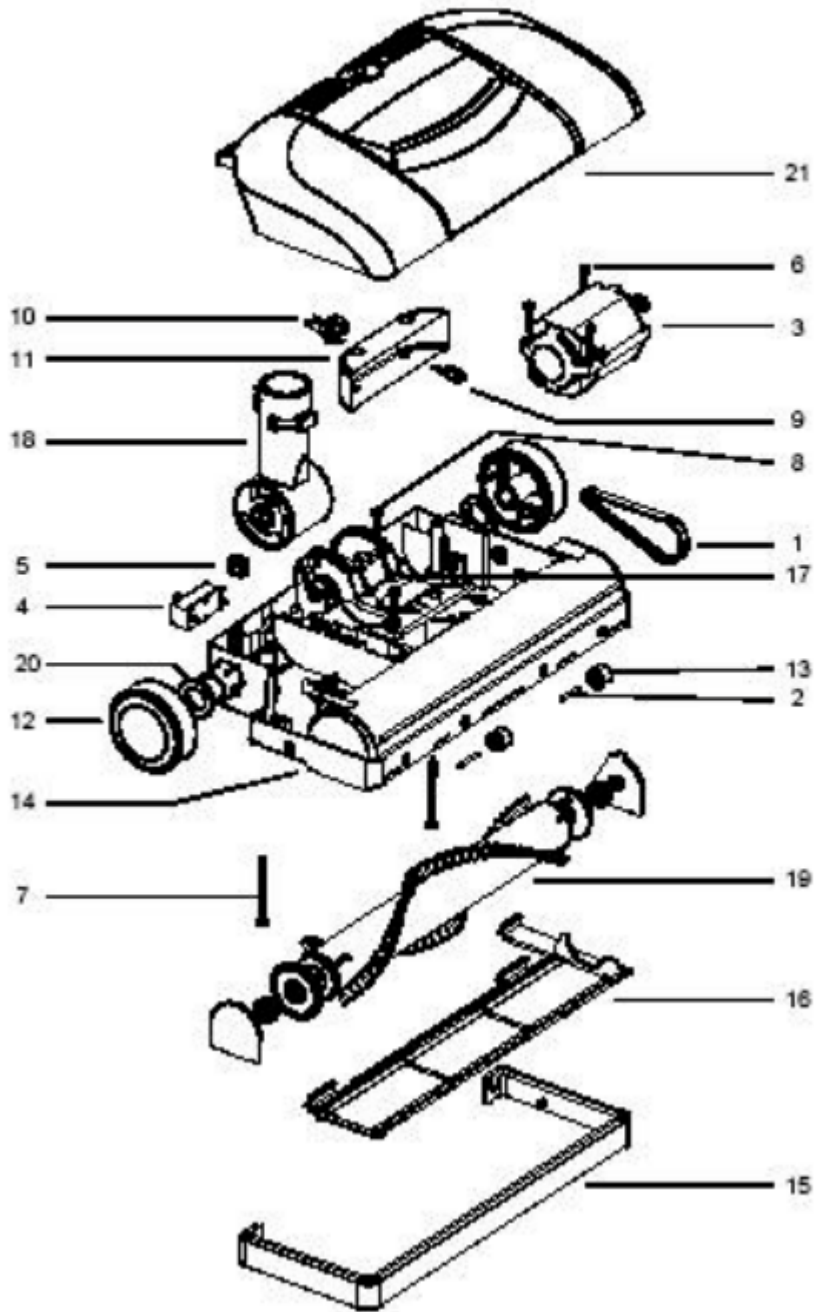

CV3291

008260

CV3291 - 008260

Ref #	Part	Description	Comments	Qty
	E-140407	5.7" 2 Stage 120V 520 Air Watts (Electro 6600-7)		
	E-100573	CONTROL MODULE 120V		
	E-110354	FILTER CARTRIDGE		
	E-145138	TOP MOTOR SEAL-NEW		
	E-195-010	BODY GASKET		
	E-145129	MOTOR GASKET 5.7"		
	E-120-335	CLEAR CYCLONIC BUCKET		
	E-126072	HOOD ASSY.		
	E-126542	BODY		
	E-100346	POWER CORD ASSY (new)		
	E-155-326	CAP		
	E-135046	SET OF 2 MOTOR BRUSHES		
	E-145330	BRKT: UNIT MTG PPC (145-330)		
	E-160-340	HOOD SCREWS 4/PCS		

EXL 1250

204022

EXL1250 - 204022

Ref #	Part	Description	Comments	Qty
	E-155554	BELT - COGGED		
	E-155604	SHAFT: ROLR WHL		
	E-155209	MOTOR (UQ251200-81R10)		
	E-100424	CIRCUIT BREAKER		
	E-155318	CORD STRAIN RELIEF (53190-1)		
	E-160341	MOTOR ASSY SCREW		
	E-160342	HOOD ASSY SCREW		
	E-160343	SOCKET COVER SCREW		
	E-155211	HALOGEN LAMP (20 watt)		
	E-155212	LAMP HOLDER		
	E-155213	DEFLECTOR		
	E-155214	REAR WHEEL ASSY.		
	E-155215	ROLLER WHEEL		
	E-155216	BASE		
	E-155217	BUMPER		
	E-155218	BRUSHROLL COVER		
	E-155219	COVER SOCKET		
	E-155220	NECK GREY		
	E-155222A	BRUSH ROLL(ADVOCATE)		
	E-155621	FELT WASHER PREM/IMP		
	E-155223	Hood.		
	E-155224	WIRE:BLK W/TERMINALS	NOT ILLUSTRATED	
	E-155221	SOCKET:EZ CHANGE GRAY	NOT ILLUSTRATED	
	E-155210	POWERHEAD CORD	NOT LISTED	