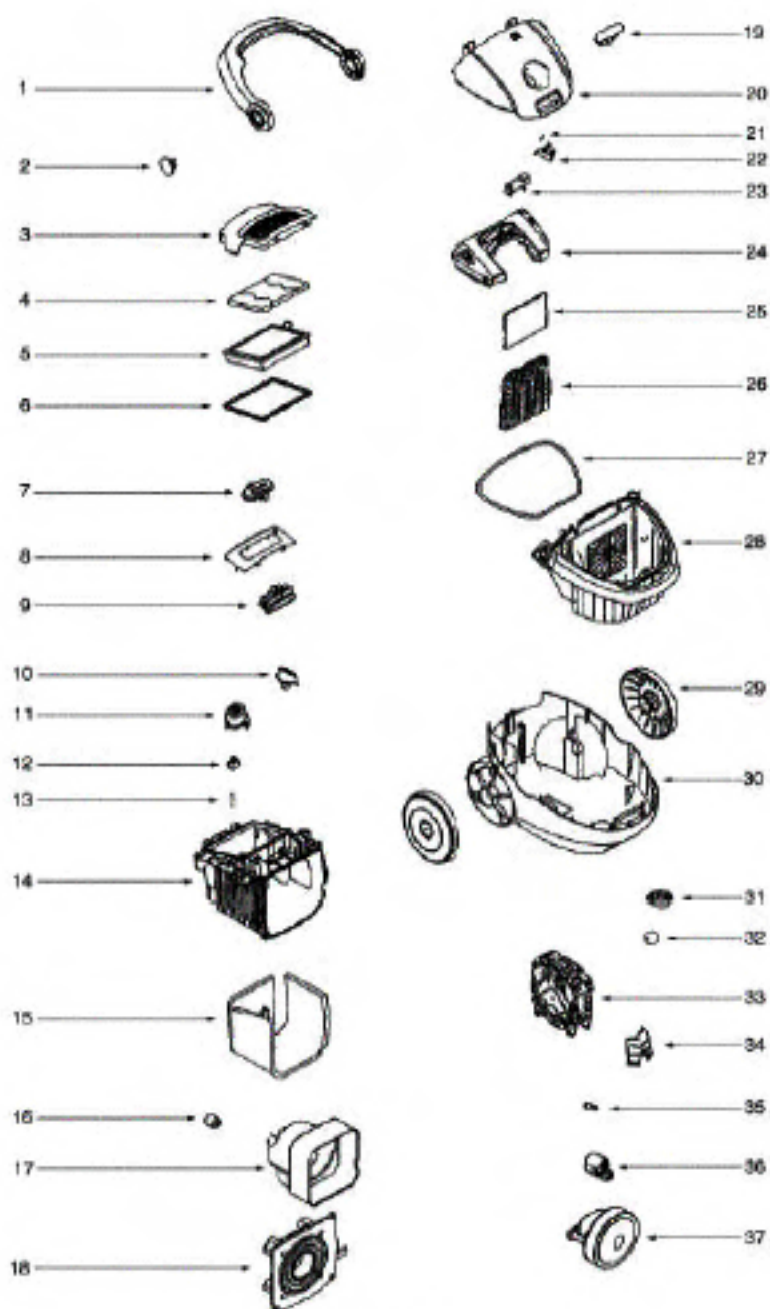

This Owner's Manual is provided and hosted by [Appliance Factory Parts](http://www.appliancefactoryparts.com).

Eureka EL6985B Owner's Manual

[Shop genuine replacement parts for Eureka EL6985B](#)

[Find Your Eureka Vacuum Cleaner Parts - Select From 855 Models](#)

----- Manual continues below -----

PARTS - EL6985B

PARTS - EL6985B

Ref #	Part	Description	Comments	Qty
1	1130550-03	HANDLE CPL		
2	1130511-02	PIN - HANDLE		
3	1130509-00	LID - FILTER		
4	1130529-01	ABSORBENT - FILTER LID		
5	EL012	HEPA FILTERS		
6	2192645-02	SEALING		
7	1130512-04	SLIDER		
8	1130515-15	DISPLAY		
9	1131175-51	PCB		
10	1130514-12	PEDAL - ON/OFF		
11	1130513-05	PEDAL - CORD WINDER		
12	1050326-03	SWITCH - POWER		
13	61403-1	SPRING - PKGD	Pkg of 5	
14	1130502-03	HOUSING - MOTOR		
15	1130521-01	ABSORBENT		
16	1050808-01	SUPPORT - MOTOR		
17	1130517-02	HOOD - MOTOR		
18	1130516-01	SEAL - MOTOR		
19	1130527-34	LID - CATCH		
20	2193186-01	LID - FRONT		
21	61415-1	FLAP SPRING - PKGD	Pkg of 5	
22	1130523-02	DEVICE - SAFETY		
23	117966-02	INDICATOR CPL		
24	1130522-02	HOLDER - DUST BAG		
25	1130535-01	FILTER - MOTOR		
26	1130538-01	HOLDER - MOTOR FILTER		
27	115857-04	SEAL		
28	1130500-10	MODULE - DUST BAG		
29	1130506-01	WHEEL - REAR		
30	2191360-76	BOTTOM PART CPL		
31	1096042-03	WHEEL SUPPORT		
32	1129038-01	FRONT WHEEL CPL		
33	2198341-84	CORDWINDER CPL		
34	1130526-22	AREA - CABLE RECESS		
35	62109-2	ELECTROLUX SCREW PACKAGE		
36	1130909-01	SUSPENSION - REAR DOM		
37	63160	MOTOR ASSY - PACKAGED		

ACCESSORIES - EL6985B

Ref #	Part	Description	Comments	Qty
1	1098534-01	TELESCOPIC CREVICE		
3	2190735-07	S/MO NOZZLE		
4	2192334-05	TURBO NOZZLE		
5	1099071-08	TELESCOPIC WAND		
6	39840	HOSE ASSEMBLY		
8	EL200B	ELECTROLUX S BAG CLASSIC		
2	1099100-01	COMBO NOZZLE		
	1099183-01	CADDY	Not illustrated.	
7	73400			
	15821			
	SF119262-74			
	15812			
	2192112-01	HOSE ASSEMBLY		

E-2193423-01 Belt for Turbo Nozzle