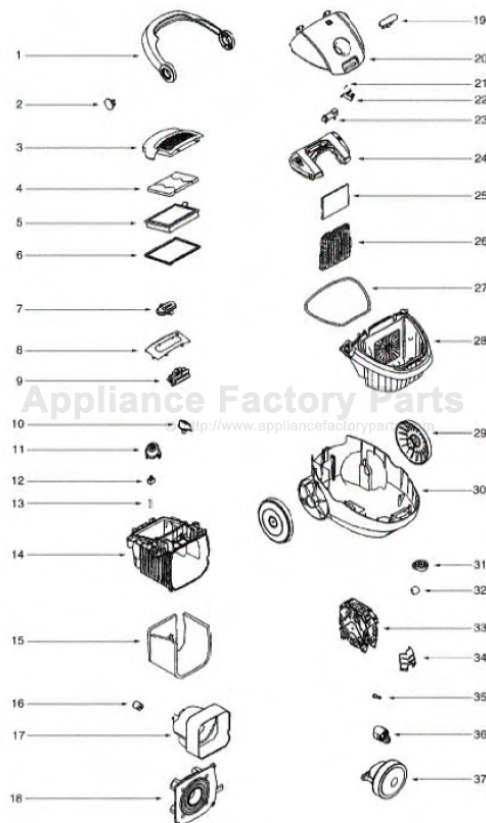

This Owner's Manual is provided and hosted by [Appliance Factory Parts](http://www.appliancefactoryparts.com).

Eureka EL6985B Owner's Manual

[Shop genuine replacement parts for Eureka EL6985B](#)

[Find Your Eureka Vacuum Cleaner Parts - Select From 855 Models](#)

----- Manual continues below -----

PARTS - EL6985B

PARTS - EL6985B

Ref #	Part	Description	Comments	Qty
1	1130550-03	HANDLE CPL		
2	1130511-02	PIN - HANDLE		
3	1130509-00	LID - FILTER		
4	1130529-01	ABSORBENT - FILTER LID		
5	EL012	HEPA FILTERS		
6	2192645-02	SEALING		
7	1130512-04	SLIDER		
8	1130515-15	DISPLAY		
9	1131175-51	PCB		
10	1130514-12	PEDAL - ON/OFF		
11	1130513-05	PEDAL - CORD WINDER		
12	1050326-03	SWITCH - POWER		
13	61403-1	SPRING - PKGD	Pkg of 5	
14	1130502-03	HOUSING - MOTOR		
15	1130521-01	ABSORBENT		
16	1050808-01	SUPPORT - MOTOR		
17	1130517-02	HOOD - MOTOR		
18	1130516-01	SEAL - MOTOR		
19	1130527-34	LID - CATCH		
20	2193186-01	LID - FRONT		
21	61415-1	FLAP SPRING - PKGD	Pkg of 5	
22	1130523-02	DEVICE - SAFETY		
23	117966-02	INDICATOR CPL		
24	1130522-02	HOLDER - DUST BAG		
25	1130535-01	FILTER - MOTOR		
26	1130538-01	HOLDER - MOTOR FILTER		
27	115857-04	SEAL		
28	1130500-10	MODULE - DUST BAG		
29	1130506-01	WHEEL - REAR		
30	2191360-76	BOTTOM PART CPL		
31	1096042-03	WHEEL SUPPORT		
32	1129038-01	FRONT WHEEL CPL		
33	2198341-84	CORDWINDER CPL		
34	1130526-22	AREA - CABLE RECESS		
35	62109-2	ELECTROLUX SCREW PACKAGE		
36	1130909-01	SUSPENSION - REAR DOM		
37	63160	MOTOR ASSY - PACKAGED		

ACCESSORIES - EL6985B

Ref #	Part	Description	Comments	Qty
1	1098534-01	TELESCOPIC CREVICE		
3	2190735-07	S/MO NOZZLE		
4	2192334-05	TURBO NOZZLE		
5	1099071-08	TELESCOPIC WAND		
6	39840	HOSE ASSEMBLY		
8	EL200B	ELECTROLUX S BAG CLASSIC		
2	1099100-01	COMBO NOZZLE		
	1099183-01	CADDY	Not illustrated.	
7	73400			
	15821			
	SF119262-74			
	15812			
	2192112-01	HOSE ASSEMBLY		

E-2193423-01 Belt for Turbo Nozzle