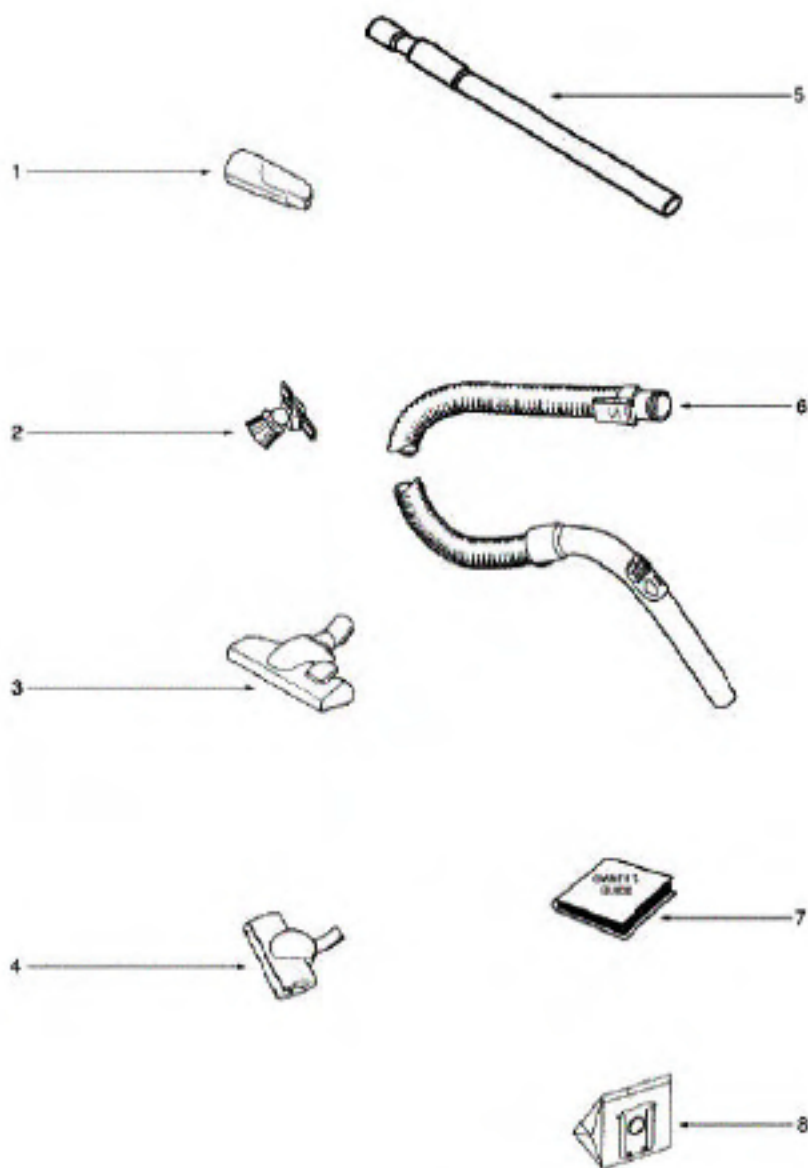

This Owner's Manual is provided and hosted by [Appliance Factory Parts](http://www.appliancefactoryparts.com).

Eureka EL6985B Owner's Manual

[Shop genuine replacement parts for Eureka EL6985B](#)

[Find Your Eureka Vacuum Cleaner Parts - Select From 855 Models](#)

----- Manual continues below -----

PARTS - EL6985B

PARTS - EL6985B

Ref #	Part	Description	Comments	Qty
1	1130550-03	HANDLE CPL		
2	1130511-02	PIN - HANDLE		
3	1130509-00	LID - FILTER		
4	1130529-01	ABSORBENT - FILTER LID		
5	EL012	HEPA FILTERS		
6	2192645-02	SEALING		
7	1130512-04	SLIDER		
8	1130515-15	DISPLAY		
9	1131175-51	PCB		
10	1130514-12	PEDAL - ON/OFF		
11	1130513-05	PEDAL - CORD WINDER		
12	1050326-03	SWITCH - POWER		
13	61403-1	SPRING - PKGD	Pkg of 5	
14	1130502-03	HOUSING - MOTOR		
15	1130521-01	ABSORBENT		
16	1050808-01	SUPPORT - MOTOR		
17	1130517-02	HOOD - MOTOR		
18	1130516-01	SEAL - MOTOR		
19	1130527-34	LID - CATCH		
20	2193186-01	LID - FRONT		
21	61415-1	FLAP SPRING - PKGD	Pkg of 5	
22	1130523-02	DEVICE - SAFETY		
23	117966-02	INDICATOR CPL		
24	1130522-02	HOLDER - DUST BAG		
25	1130535-01	FILTER - MOTOR		
26	1130538-01	HOLDER - MOTOR FILTER		
27	115857-04	SEAL		
28	1130500-10	MODULE - DUST BAG		
29	1130506-01	WHEEL - REAR		
30	2191360-76	BOTTOM PART CPL		
31	1096042-03	WHEEL SUPPORT		
32	1129038-01	FRONT WHEEL CPL		
33	2198341-84	CORDWINDER CPL		
34	1130526-22	AREA - CABLE RECESS		
35	62109-2	ELECTROLUX SCREW PACKAGE		
36	1130909-01	SUSPENSION - REAR DOM		
37	63160	MOTOR ASSY - PACKAGED		

E-2193423-01 Belt for Turbo Nozzle