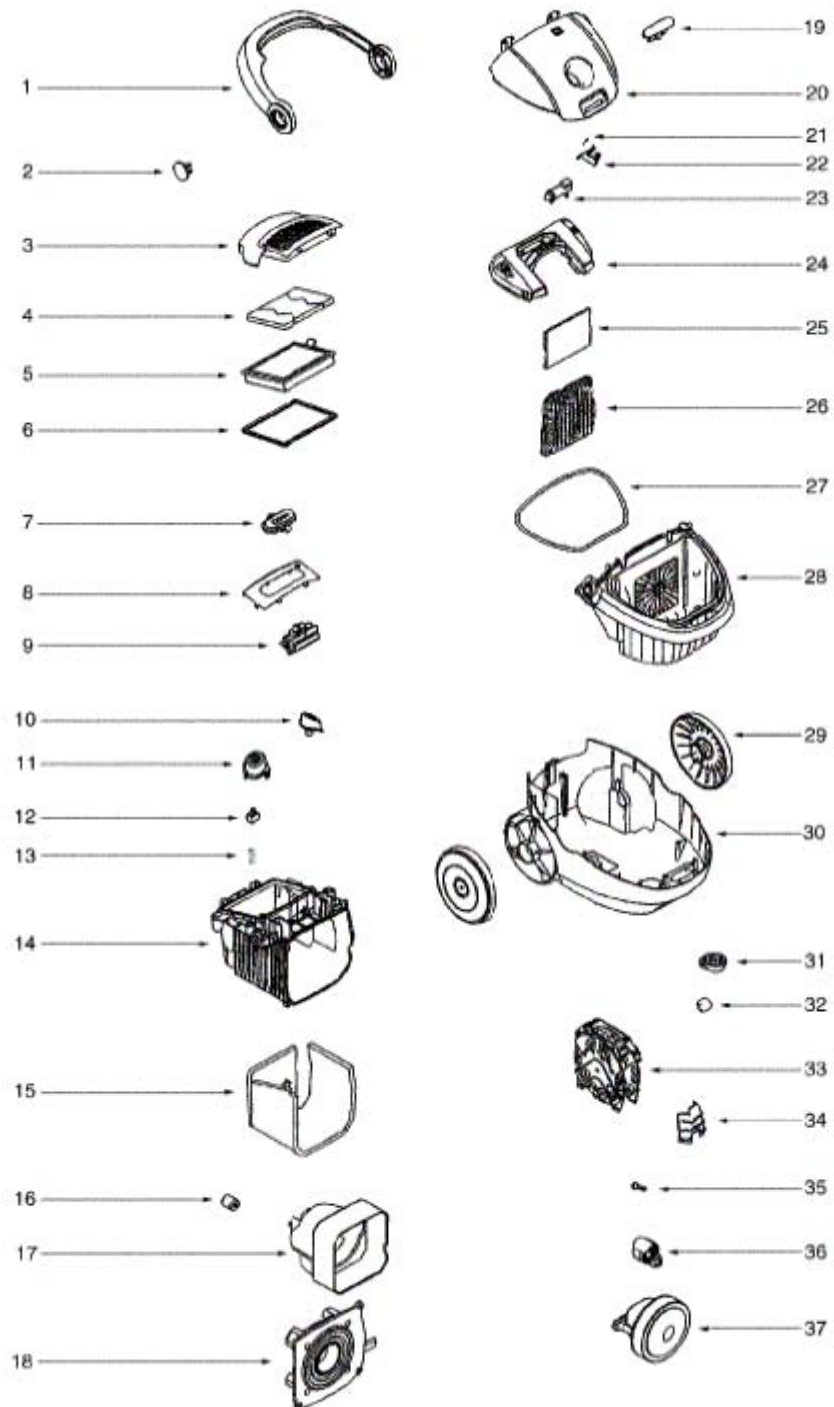

This Owner's Manual is provided and hosted by [Appliance Factory Parts](http://www.appliancefactoryparts.com).

Eureka EL6986 Owner's Manual

[Shop genuine replacement parts for Eureka EL6986](#)

[Find Your Eureka Vacuum Cleaner Parts - Select From 853 Models](#)

----- Manual continues below -----

PARTS - EL6986A

Ref #	Part	Description	Comments	Qty
1	1130550-01	HANDLE CPL.		
2	1130511-09	PIN - HANDLE		
3	1130509-00	LID - FILTER		
4	1130529-01	ABSORBENT - FILTER LID		
5	1130939-01	FILTER - HEPA H12 NONWASH		
6	2192645-02	GASKET - FILTER		
7	1130512-02	SLIDER		
8	2192971-50	CONTROL PANEL		
9	1131175-51	PCB		
10	1130514-39	PEDAL - ON/OFF		
11	1130513-16	PEDAL - CORD WINDER		
12	1050326-03	SWITCH - POWER		
13	61403-1	SPRING - PKGD	Pkg of 5	
14	1130502-03	HOUSING - MOTOR		
15	1130521-01	ABSORBENT		
16	1050808-01	SUPPORT - MOTOR		
17	1130517-02	HOOD - MOTOR		
18	1130516-01	SEAL - MOTOR		
19	1130527-34	LID - CATCH		
20	2193186-02	LID - FRONT		
21	61415-1	FLAP SPRING - PKGD	Pkg of 5	
22	1130523-02	DEVICE - SAFETY		
23	117966-02	INDICATOR CPL.		
24	1130522-02	HOLDER - DUST BAG		
25	1130535-01	FILTER - MOTOR		
26	1130538-01	HOLDER - MOTOR FILTER		
27	115857-04	SEAL		
28	1130500-07	DUST BAG CONTAINER		
29	1130506-05	WHEEL - REAR		
30	2191360-76	BOTTOM PART CPL.		
31	1096042-03	WHEEL SUPPORT		
32	1129038-01	FRONT WHEEL CPL.		
33	2198341-03	CORDWINDER CPL.		
34	1130526-22	AREA - CABLE RECESS		
35	62109-2	ELECTROLUX SCREW PACKAGE		
36	1130909-01	SUSPENSION - REAR DOM		
37	63160	MOTOR ASSY - PACKAGED		

Ref #	Part	Description	Comments	Qty
1	1096534-01	TELESCOPIC CREVICE		
2	1099100-01	COMBO NOZZLE		
3	2190735-06	SIVO NOZZLE		
4	2192334-05	TURBO NOZZLE		
5	1099071-06	TELESCOPIC WAND		
6	39840	HOSE ASSEMBLY		
	2193705-01	HOSE ASSEMBLY		
7	73400	OWNERS GUIDE		
8	15821	Dust Bag		
	SF119262-74	Dust Bag		
	15812	Dust Bag		
	1099183-01	CADDY		