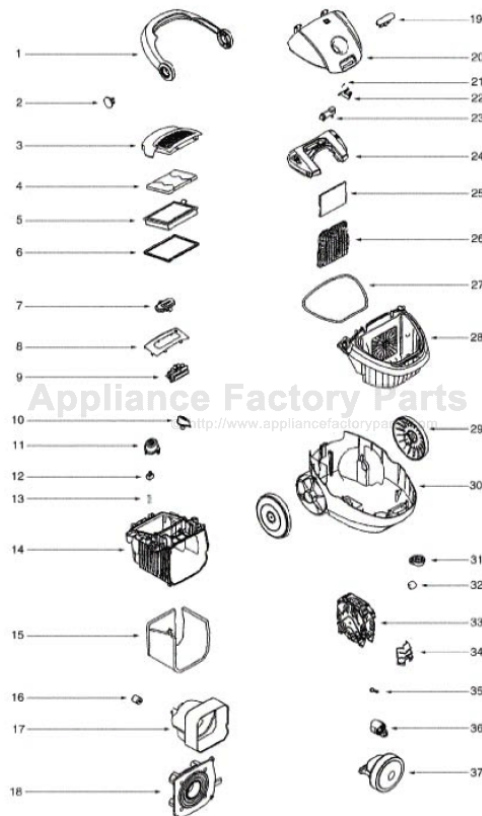

This Owner's Manual is provided and hosted by [Appliance Factory Parts](http://www.appliancefactoryparts.com).

Eureka EL6986 Owner's Manual

[Shop genuine replacement parts for Eureka EL6986](#)

[Find Your Eureka Vacuum Cleaner Parts - Select From 853 Models](#)

----- Manual continues below -----

PARTS - EL6986A

Ref #	Part	Description	Comments	Qty
1	1130550-01	HANDLE CPL.		
2	1130511-09	PIN - HANDLE		
3	1130509-00	LID - FILTER		
4	1130529-01	ABSORBENT - FILTER LID		
5	1130939-01	FILTER - HEPA H12 NONWASH		
6	2192645-02	GASKET - FILTER		
7	1130512-02	SLIDER		
8	2192971-50	CONTROL PANEL		
9	1131175-51	PCB		
10	1130514-39	PEDAL - ON/OFF		
11	1130513-16	PEDAL - CORD WINDER		
12	1050326-03	SWITCH - POWER		
13	61403-1	SPRING - PKGD	Pkg of 5	
14	1130502-03	HOUSING - MOTOR		
15	1130521-01	ABSORBENT		
16	1050808-01	SUPPORT - MOTOR		
17	1130517-02	HOOD - MOTOR		
18	1130516-01	SEAL - MOTOR		
19	1130527-34	LID - CATCH		
20	2193186-02	LID - FRONT		
21	61415-1	FLAP SPRING - PKGD	Pkg of 5	
22	1130523-02	DEVICE - SAFETY		
23	117966-02	INDICATOR CPL.		
24	1130522-02	HOLDER - DUST BAG		
25	1130535-01	FILTER - MOTOR		
26	1130538-01	HOLDER - MOTOR FILTER		
27	115857-04	SEAL		
28	1130500-07	DUST BAG CONTAINER		
29	1130506-05	WHEEL - REAR		
30	2191360-76	BOTTOM PART CPL.		
31	1096042-03	WHEEL SUPPORT		
32	1129038-01	FRONT WHEEL CPL.		
33	2198341-03	CORDWINDER CPL.		
34	1130526-22	AREA - CABLE RECESS		
35	62109-2	ELECTROLUX SCREW PACKAGE		
36	1130909-01	SUSPENSION - REAR DOM		
37	63160	MOTOR ASSY - PACKAGED		

Ref #	Part	Description	Comments	Qty
1	1096534-01	TELESCOPIC CREVICE		
2	1099100-01	COMBO NOZZLE		
3	2190735-06	SIVO NOZZLE		
4	2192334-05	TURBO NOZZLE		
5	1099071-06	TELESCOPIC WAND		
6	39840	HOSE ASSEMBLY		
	2193705-01	HOSE ASSEMBLY		
7	73400	OWNERS GUIDE		
8	15821	Dust Bag		
	SF119262-74	Dust Bag		
	15812	Dust Bag		
	1099183-01	CADDY		