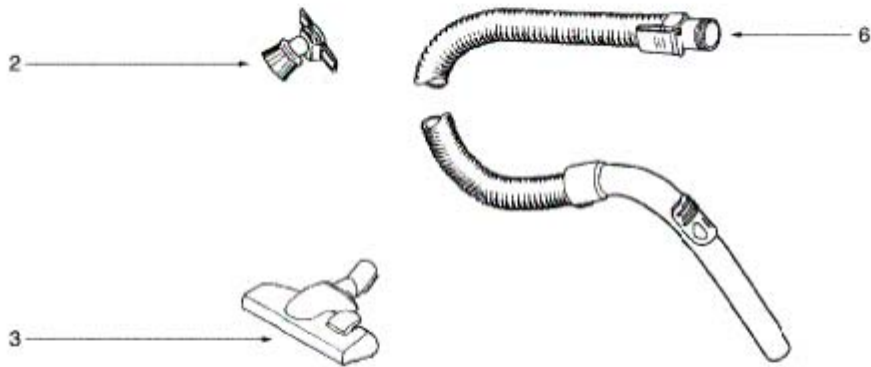

----- Manual continues below -----

PARTS - EL6986A

Ref #	Part	Description	Comments	Qty
1	1130550-01	HANDLE CPL.		
2	1130511-09	PIN - HANDLE		
3	1130509-00	LID - FILTER		
4	1130529-01	ABSORBENT - FILTER LID		
5	1130939-01	FILTER - HEPA H12 NONWASH		
6	2192645-02	GASKET - FILTER		
7	1130512-02	SLIDER		
8	2192971-50	CONTROL PANEL		
9	1131175-51	PCB		
10	1130514-39	PEDAL - ON/OFF		
11	1130513-16	PEDAL - CORD WINDER		
12	1050326-03	SWITCH - POWER		
13	61403-1	SPRING - PKGD	Pkg of 5	
14	1130502-03	HOUSING - MOTOR		
15	1130521-01	ABSORBENT		
16	1050808-01	SUPPORT - MOTOR		
17	1130517-02	HOOD - MOTOR		
18	1130516-01	SEAL - MOTOR		
19	1130527-34	LID - CATCH		
20	2193186-02	LID - FRONT		
21	61415-1	FLAP SPRING - PKGD	Pkg of 5	
22	1130523-02	DEVICE - SAFETY		
23	117966-02	INDICATOR CPL.		
24	1130522-02	HOLDER - DUST BAG		
25	1130535-01	FILTER - MOTOR		
26	1130538-01	HOLDER - MOTOR FILTER		
27	115857-04	SEAL		
28	1130500-07	DUST BAG CONTAINER		
29	1130506-05	WHEEL - REAR		
30	2191360-76	BOTTOM PART CPL.		
31	1096042-03	WHEEL SUPPORT		
32	1129038-01	FRONT WHEEL CPL.		
33	2198341-03	CORDWINDER CPL.		
34	1130526-22	AREA - CABLE RECESS		
35	62109-2	ELECTROLUX SCREW PACKAGE		
36	1130909-01	SUSPENSION - REAR DOM		
37	63160	MOTOR ASSY - PACKAGED		