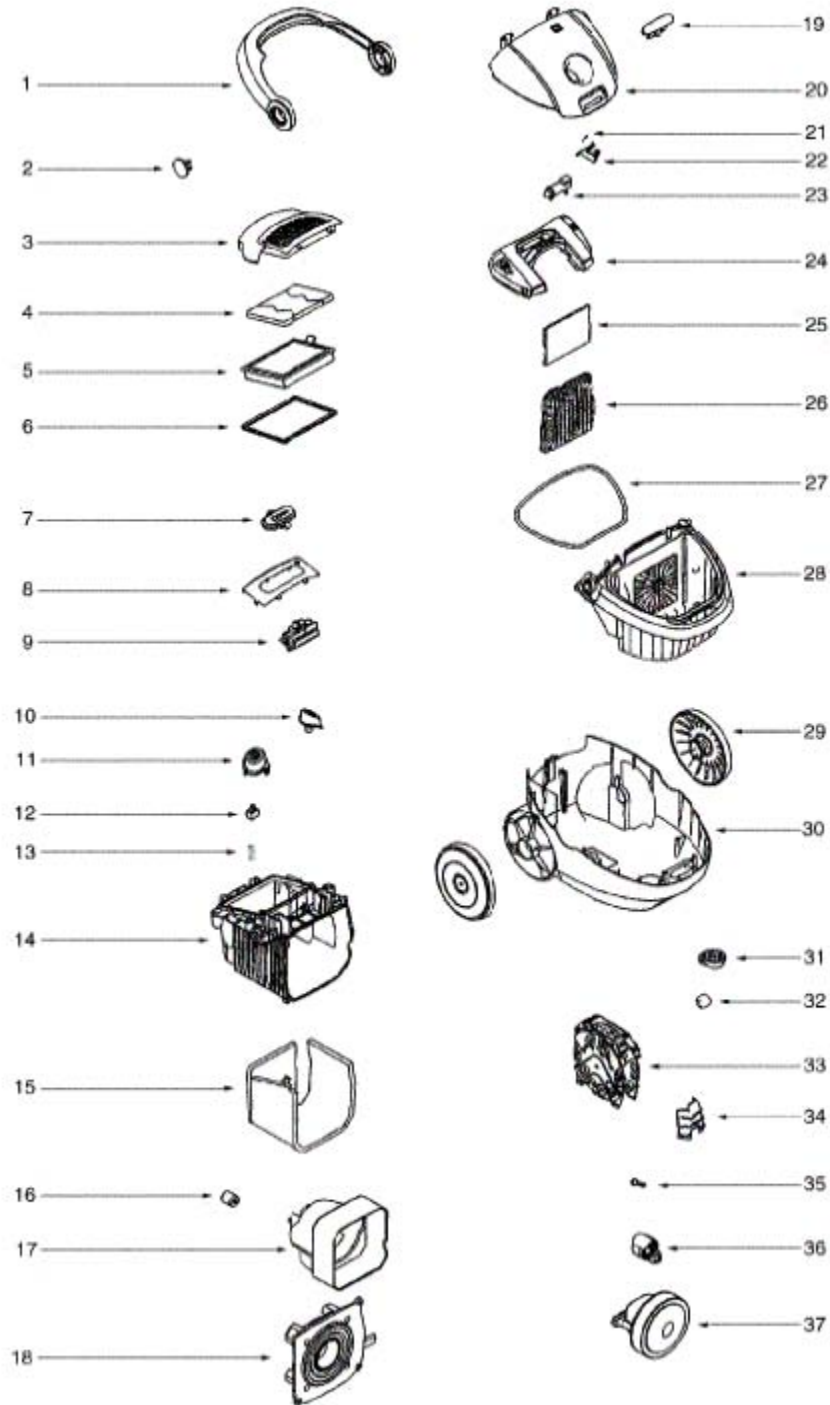

PARTS - EL6986A

## PARTS - EL6986A

Ref #	Part	Description	Comments	Qty
1	1130550-01	HANDLE CPL.		
2	1130511-09	PIN - HANDLE		
3	1130509-00	LID - FILTER		
4	1130529-01	ABSORBENT - FILTER LID		
5	1130939-01	FILTER - HEPA H12 NONWASH		
6	2192645-02	GASKET - FILTER		
7	1130512-02	SLIDER		
8	2192971-50	CONTROL PANEL		
9	1131175-51	PCB		
10	1130514-39	PEDAL - ON/OFF		
11	1130513-16	PEDAL - CORD WINDER		
12	1050326-03	SWITCH - POWER		
13	61403-1	SPRING - PKGD	Pkg of 5	
14	1130502-03	HOUSING - MOTOR		
15	1130521-01	ABSORBENT		
16	1050808-01	SUPPORT - MOTOR		
17	1130517-02	HOOD - MOTOR		
18	1130516-01	SEAL - MOTOR		
19	1130527-34	LID - CATCH		
20	2193186-02	LID - FRONT		
21	61415-1	FLAP SPRING - PKGD	Pkg of 5	
22	1130523-02	DEVICE - SAFETY		
23	117966-02	INDICATOR CPL.		
24	1130522-02	HOLDER - DUST BAG		
25	1130535-01	FILTER - MOTOR		
26	1130538-01	HOLDER - MOTOR FILTER		
27	115857-04	SEAL		
28	1130500-07	DUST BAG CONTAINER		
29	1130506-05	WHEEL - REAR		
30	2191360-76	BOTTOM PART CPL.		
31	1096042-03	WHEEL SUPPORT		
32	1129038-01	FRONT WHEEL CPL.		
33	2198341-03	CORDWINDER CPL.		
34	1130526-22	AREA - CABLE RECESS		
35	62109-2	ELECTROLUX SCREW PACKAGE		
36	1130909-01	SUSPENSION - REAR DOM		
37	63160	MOTOR ASSY - PACKAGED		

Ref #	Part	Description	Comments	Qty
1	1096534-01	TELESCOPIC CREVICE		
2	1099100-01	COMBO NOZZLE		
3	2190735-06	SIVO NOZZLE		
4	2192334-05	TURBO NOZZLE		
5	1099071-06	TELESCOPIC WAND		
6	39840	HOSE ASSEMBLY		
	2193705-01	HOSE ASSEMBLY		
7	73400	OWNERS GUIDE		
8	15821	Dust Bage		
	SF119262-74	Dust Bag		
	15812	Dust Bag		
	1099183-01	CADDY		