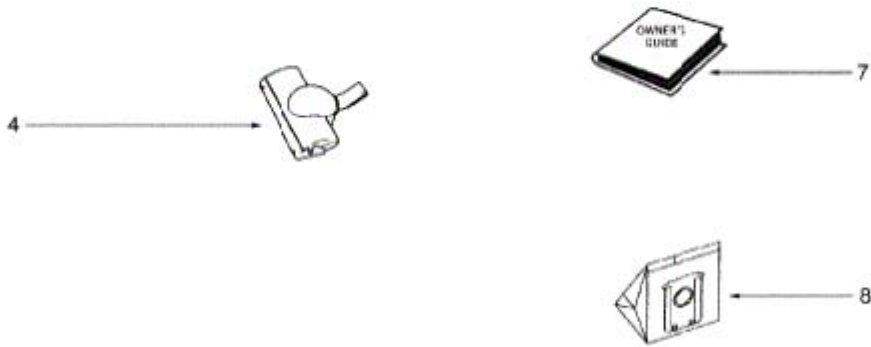

----- Manual continues below -----

PARTS - EL6986A

Ref #	Part	Description	Comments	Qty
1	1130550-01	HANDLE CPL.		
2	1130511-09	PIN - HANDLE		
3	1130509-00	LID - FILTER		
4	1130529-01	ABSORBENT - FILTER LID		
5	1130939-01	FILTER - HEPA H12 NONWASH		
6	2192645-02	GASKET - FILTER		
7	1130512-02	SLIDER		
8	2192971-50	CONTROL PANEL		
9	1131175-51	PCB		
10	1130514-39	PEDAL - ON/OFF		
11	1130513-16	PEDAL - CORD WINDER		
12	1050326-03	SWITCH - POWER		
13	61403-1	SPRING - PKGD	Pkg of 5	
14	1130502-03	HOUSING - MOTOR		
15	1130521-01	ABSORBENT		
16	1050808-01	SUPPORT - MOTOR		
17	1130517-02	HOOD - MOTOR		
18	1130516-01	SEAL - MOTOR		
19	1130527-34	LID - CATCH		
20	2193186-02	LID - FRONT		
21	61415-1	FLAP SPRING - PKGD	Pkg of 5	
22	1130523-02	DEVICE - SAFETY		
23	117966-02	INDICATOR CPL.		
24	1130522-02	HOLDER - DUST BAG		
25	1130535-01	FILTER - MOTOR		
26	1130538-01	HOLDER - MOTOR FILTER		
27	115857-04	SEAL		
28	1130500-07	DUST BAG CONTAINER		
29	1130506-05	WHEEL - REAR		
30	2191360-76	BOTTOM PART CPL.		
31	1096042-03	WHEEL SUPPORT		
32	1129038-01	FRONT WHEEL CPL.		
33	2198341-03	CORDWINDER CPL.		
34	1130526-22	AREA - CABLE RECESS		
35	62109-2	ELECTROLUX SCREW PACKAGE		
36	1130909-01	SUSPENSION - REAR DOM		
37	63160	MOTOR ASSY - PACKAGED		