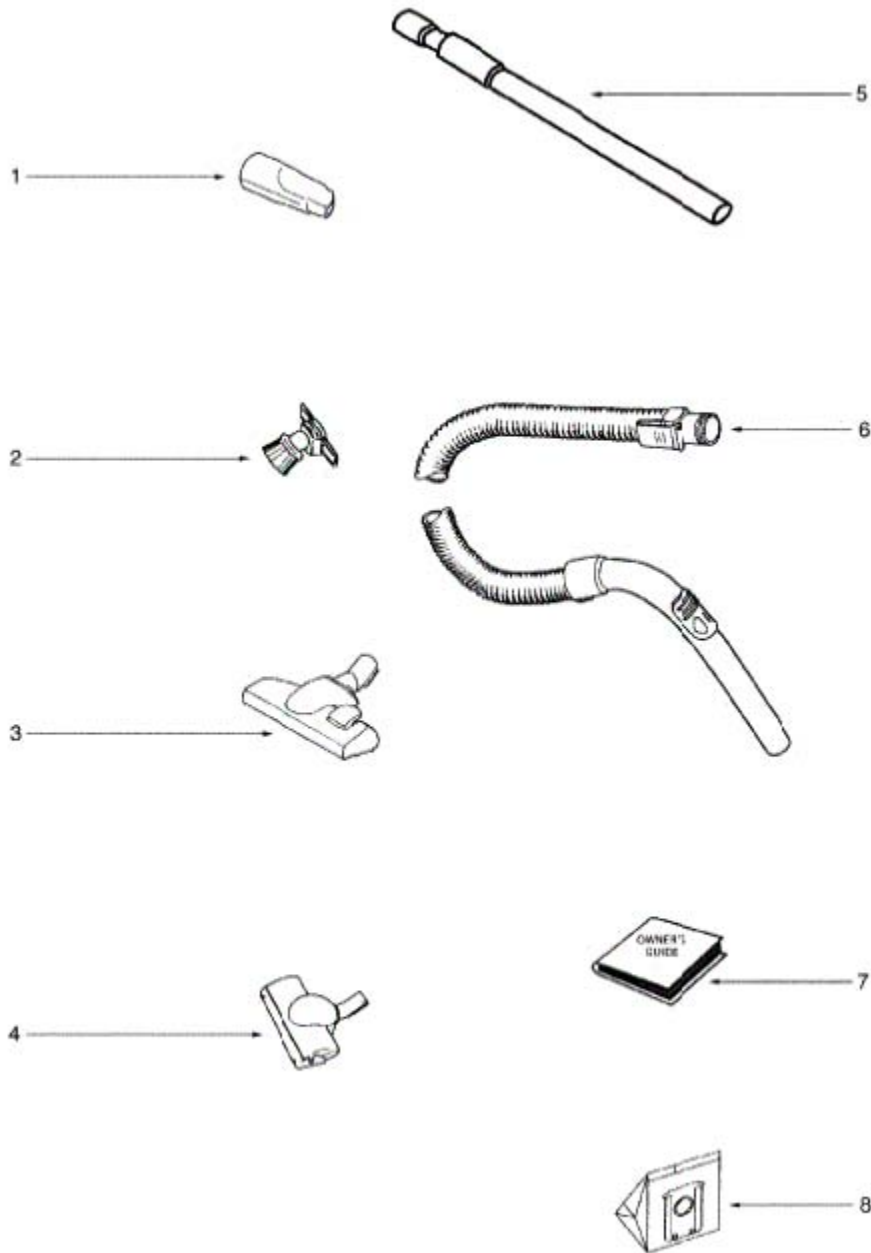

PARTS - EL6986A

## PARTS - EL6986A

Ref #	Part	Description	Comments	Qty
1	1130550-01	HANDLE CPL.		
2	1130511-09	PIN - HANDLE		
3	1130509-00	LID - FILTER		
4	1130529-01	ABSORBENT - FILTER LID		
5	1130939-01	FILTER - HEPA H12 NONWASH		
6	2192645-02	GASKET - FILTER		
7	1130512-02	SLIDER		
8	2192971-50	CONTROL PANEL		
9	1131175-51	PCB		
10	1130514-39	PEDAL - ON/OFF		
11	1130513-16	PEDAL - CORD WINDER		
12	1050326-03	SWITCH - POWER		
13	61403-1	SPRING - PKGD	Pkg of 5	
14	1130502-03	HOUSING - MOTOR		
15	1130521-01	ABSORBENT		
16	1050808-01	SUPPORT - MOTOR		
17	1130517-02	HOOD - MOTOR		
18	1130516-01	SEAL - MOTOR		
19	1130527-34	LID - CATCH		
20	2193186-02	LID - FRONT		
21	61415-1	FLAP SPRING - PKGD	Pkg of 5	
22	1130523-02	DEVICE - SAFETY		
23	117966-02	INDICATOR CPL.		
24	1130522-02	HOLDER - DUST BAG		
25	1130535-01	FILTER - MOTOR		
26	1130538-01	HOLDER - MOTOR FILTER		
27	115857-04	SEAL		
28	1130500-07	DUST BAG CONTAINER		
29	1130506-05	WHEEL - REAR		
30	2191360-76	BOTTOM PART CPL.		
31	1096042-03	WHEEL SUPPORT		
32	1129038-01	FRONT WHEEL CPL.		
33	2198341-03	CORDWINDER CPL.		
34	1130526-22	AREA - CABLE RECESS		
35	62109-2	ELECTROLUX SCREW PACKAGE		
36	1130909-01	SUSPENSION - REAR DOM		
37	63160	MOTOR ASSY - PACKAGED		

Ref #	Part	Description	Comments	Qty
1	1096534-01	TELESCOPIC CREVICE		
2	1099100-01	COMBO NOZZLE		
3	2190735-06	SIVO NOZZLE		
4	2192334-05	TURBO NOZZLE		
5	1099071-06	TELESCOPIC WAND		
6	39840	HOSE ASSEMBLY		
	2193705-01	HOSE ASSEMBLY		
7	73400	OWNERS GUIDE		
8	15821	Dust Bage		
	SF119262-74	Dust Bag		
	15812	Dust Bag		
	1099183-01	CADDY		