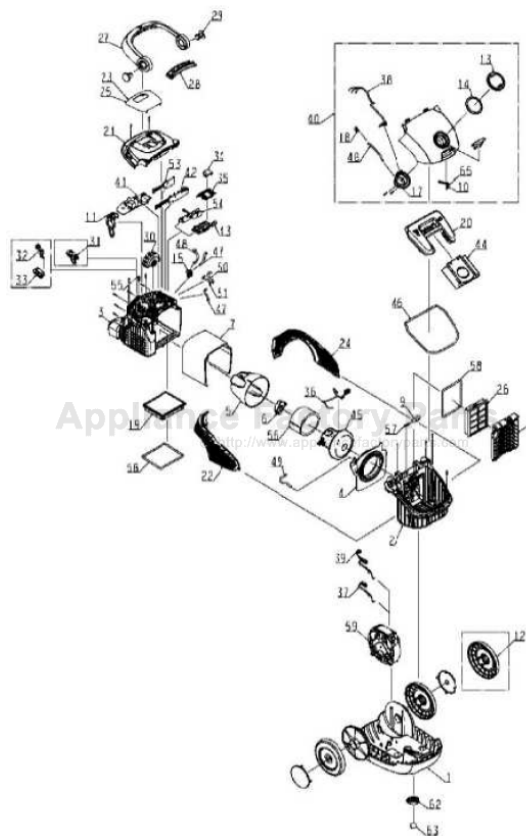

# Eureka EL7000A Owner's Manual

[Shop genuine replacement parts for Eureka EL7000A](#)

[Find Your Eureka Vacuum Cleaner Parts - Select From 853 Models](#)

----- Manual continues below -----

Ref #	Part	Description	Comments	Qty
1	E-1130900-01	BOTTOM PART		
2	E-1130901-02	DUST CONTAINER		
3	E-1130902-01	MOTOR HOUSING		
4	E-1130903-02	SEALING - MOTOR		
5	E-1130904-01	MOTOR COVER - HOUSING		
6	E-1130909-01	SUSPENSION - REAR DOM		
7	E-1130910-01	ABSORBENT - MOTORHOUSE		
8	E-1130911-01	HOLDER - FILTER		
9	E-1130912-01	NO FILTER SAFETY DEV		
10	E-1130914-01	NO BAG SAFETY DEVICE		
11	E-1130916-01	BRACKET - NOZZLE PARK		
13	E-1130919-01	COVER - HOSE CONNECT		
14	E-1130920-01	RING - HOSE CONNECTION		
15	E-1130923-01	GROMMET		
17	E-1130927-01	SLEEVE - HOSE CONNECTION		
18	E-1130928-01	GROMMET - FRONT COVER		
19	E-1130929-01	FILTER - PERMANENT F2		
20	E-1130930-01	HOLDER - BAG		
21	E-1130934-09	COVER - REAR SATINE CAYEN		
22	E-1130935-02	DIFFUSOR - COMPLETE OUTLE		
24	E-1130937-02	DIFFUSOR - COMPLETE OUTLE		
25	E-1130938-03	DISPLAY - LEVEL 4		
26	E-1130939-01	FILTER - O2 NON WASH		
27	E-1130940-01	HANDLE		
28	E-1130941-01	GRIP - HANDLE		
29	E-63159	HANDLE PIN PACKAGE	10 in package.	
33	E-1130946-01	PEDAL - CORDWINDER		
34	E-1130949-02	LIGHT CONDUCTOR		
35	E-1130950-02	REFLECTOR		
36	E-1130969-01	CABLE - MOTOR TERMO UL		
38	E-1130958-01	CABLE - POWER OUTLET		
40	E-1130967-16	COVER & GRAPHICS CPL		
43a	E-1180110-52			
43b	E-1180111-01	MODULE - BAG/FILTER UL		
43c	E-1180113-01	MODULE - AUT SUMO UL		
43d	E-1180115-01	MODULE - POWER SUPPLY UL		
44	E-EL200B	S BAG CLASSIC		
45	E-63160	MOTOR ASSY - PACKAGED		
46	E-115857-05	SEALING		
47	E-117990-15	HOSE - COOLING 100 MM EPD		
48	E-117990-12	HOSE - COOLING 115 MM EPD		
49	E-117990-16	HOSE - COOLING 135 MM EPD		
50	E-117990-14	HOSE - COOLING 80 MM EPDM		
51	E-117990-13	HOSE - COOLING 65 MM EPDM		
55	E-63157	SPRING PACKAGE	10 in package.	
57	E-63158	SPRING PACKAGE	10 in package.	
58	E-1130289-01	SEAL		
59	E-1128341-41	CORD WINDER CPL UL RIGHT		
60	E-1130608-03	REAR WHEEL		
61	E-1130614-03	REAR WHEEL COVER		
62	E-1096042-03	WHEEL SUPPORT		
63	E-1129038-01	FRONT WHEEL CPL.		
65	E-63147	SPRING PACKAGE	10 in package.	
999	E-1130975-99	CIRCUIT DIAGRAM - L4 UL	Circuit diagram, not shown.	
12	E-1130608-03	REAR WHEEL		