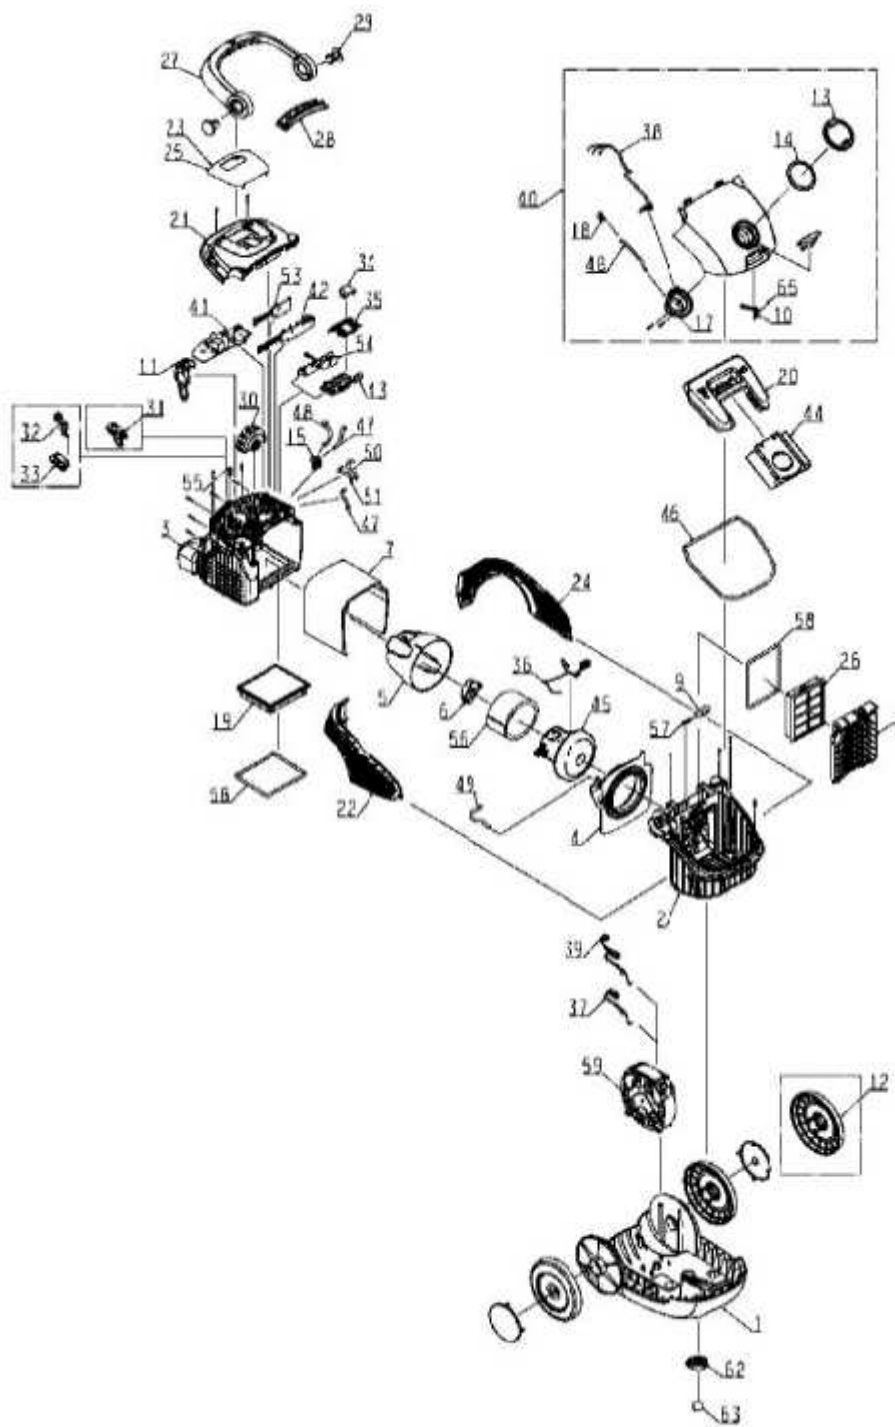

# Eureka EL7000A Owner's Manual

[Shop genuine replacement parts for Eureka EL7000A](#)

[Find Your Eureka Vacuum Cleaner Parts - Select From 853 Models](#)

----- Manual continues below -----

Ref #	Part	Description	Comments	Qty
1	E-1130900-01	BOTTOM PART		
2	E-1130901-02	DUST CONTAINER		
3	E-1130902-01	MOTOR HOUSING		
4	E-1130903-02	SEALING - MOTOR		
5	E-1130904-01	MOTOR COVER - HOUSING		
6	E-1130909-01	SUSPENSION - REAR DOM		
7	E-1130910-01	ABSORBENT - MOTORHOUSE		
8	E-1130911-01	HOLDER - FILTER		
9	E-1130912-01	NO FILTER SAFETY DEV		
10	E-1130914-01	NO BAG SAFETY DEVICE		
11	E-1130916-01	BRACKET - NOZZLE PARK		
13	E-1130919-01	COVER - HOSE CONNECT		
14	E-1130920-01	RING - HOSE CONNECTION		
15	E-1130923-01	GROMMET		
17	E-1130927-01	SLEEVE - HOSE CONNECTION		
18	E-1130928-01	GROMMET - FRONT COVER		
19	E-1130929-01	FILTER - PERMANENT F2		
20	E-1130930-01	HOLDER - BAG		
21	E-1130934-09	COVER - REAR SATINE CAYEN		
22	E-1130935-02	DIFFUSOR - COMPLETE OUTLE		
24	E-1130937-02	DIFFUSOR - COMPLETE OUTLE		
25	E-1130938-03	DISPLAY - LEVEL 4		
26	E-1130939-01	FILTER - O2 NON WASH		
27	E-1130940-01	HANDLE		
28	E-1130941-01	GRIP - HANDLE		
29	E-63159	HANDLE PIN PACKAGE	10 in package.	
33	E-1130946-01	PEDAL - CORDWINDER		
34	E-1130949-02	LIGHT CONDUCTOR		
35	E-1130950-02	REFLECTOR		
36	E-1130969-01	CABLE - MOTOR TERMO UL		
38	E-1130958-01	CABLE - POWER OUTLET		
40	E-1130967-16	COVER & GRAPHICS CPL		
43a	E-1180110-52			
43b	E-1180111-01	MODULE - BAG/FILTER UL		
43c	E-1180113-01	MODULE - AUT SUMO UL		
43d	E-1180115-01	MODULE - POWER SUPPLY UL		
44	E-EL200B	S BAG CLASSIC		
45	E-63160	MOTOR ASSY - PACKAGED		
46	E-115857-05	SEALING		
47	E-117990-15	HOSE - COOLING 100 MM EPD		
48	E-117990-12	HOSE - COOLING 115 MM EPD		
49	E-117990-16	HOSE - COOLING 135 MM EPD		
50	E-117990-14	HOSE - COOLING 80 MM EPDM		
51	E-117990-13	HOSE - COOLING 65 MM EPDM		
55	E-63157	SPRING PACKAGE	10 in package.	
57	E-63158	SPRING PACKAGE	10 in package.	
58	E-1130289-01	SEAL		
59	E-1128341-41	CORD WINDER CPL UL RIGHT		
60	E-1130608-03	REAR WHEEL		
61	E-1130614-03	REAR WHEEL COVER		
62	E-1096042-03	WHEEL SUPPORT		
63	E-1129038-01	FRONT WHEEL CPL.		
65	E-63147	SPRING PACKAGE	10 in package.	
999	E-1130975-99	CIRCUIT DIAGRAM - L4 UL	Circuit diagram, not shown.	
12	E-1130608-03	REAR WHEEL		