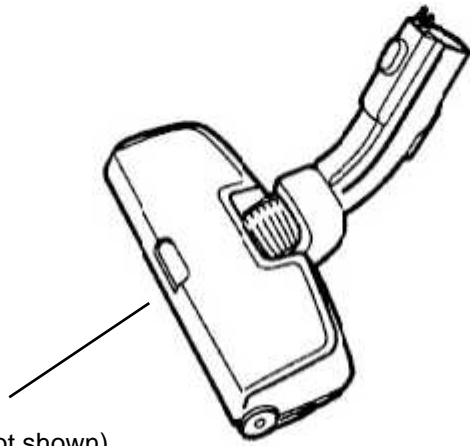

Accessories - EL7000A

Ref #	Part	Description	Comments	Qty
1	E-1131404-02	HOSE - SUMO ACTIVE	Hose included.	
2	E-54505-5	DUSTING BRUSH - PACKAGED		
3	E-1131407-01	NOZZLE - CREVICE		
4	E-1131400-02	NOZZLE - SUMO ACTIVE		
5	E-EL200B	S BAG CLINIC		
6	E-1131402-02	TUBE - SUMO ACTIVE		
7	E-75985	NOZZLE - FURNITURE		

BI-2000 Brushroll (not shown)