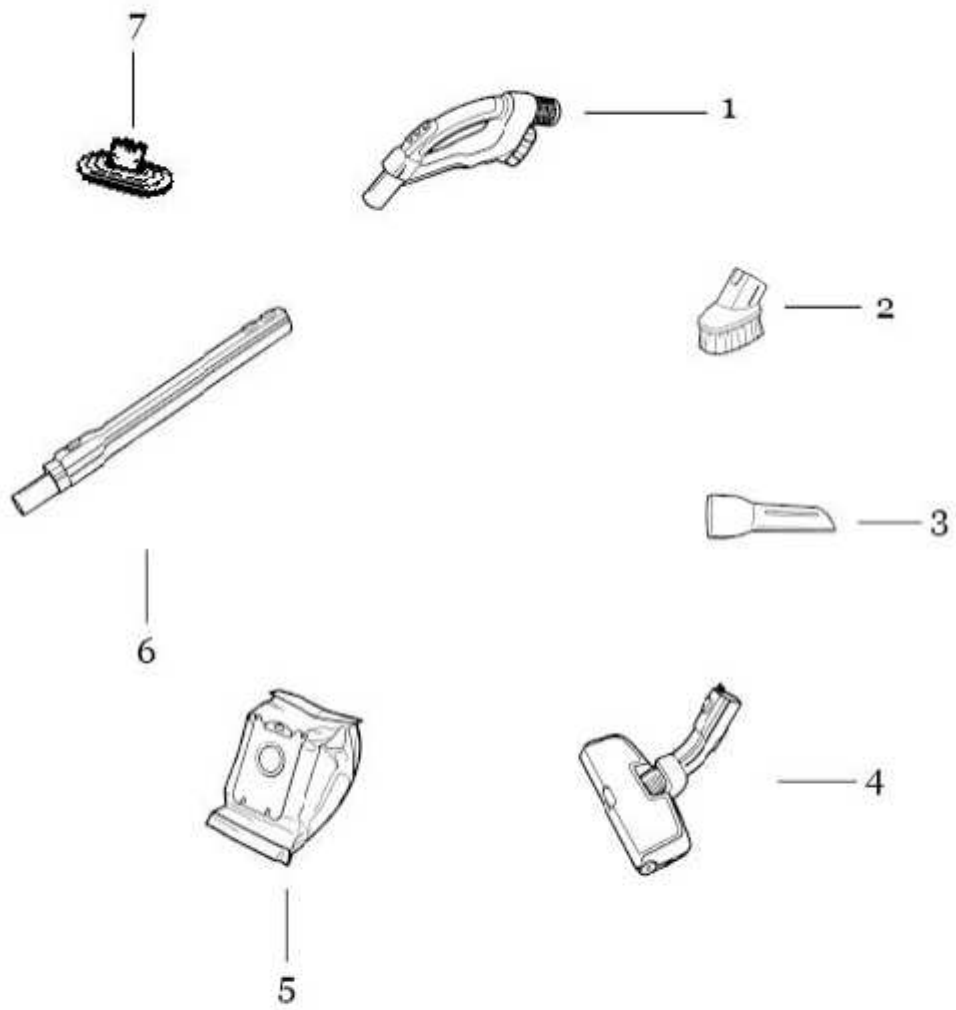

## Accessories - EL7000A

Ref #	Part	Description	Comments	Qty
1	E-1131404-02	HOSE - SUMO ACTIVE	Hose included.	
2	E-54505-5	DUSTING BRUSH - PACKAGED		
3	E-1131407-01	NOZZLE - CREVICE		
4	E-1131400-02	NOZZLE - SUMO ACTIVE		
5	E-EL200B	S BAG CLINIC		
6	E-1131402-02	TUBE - SUMO ACTIVE		
7	E-75985	NOZZLE - FURNITURE		