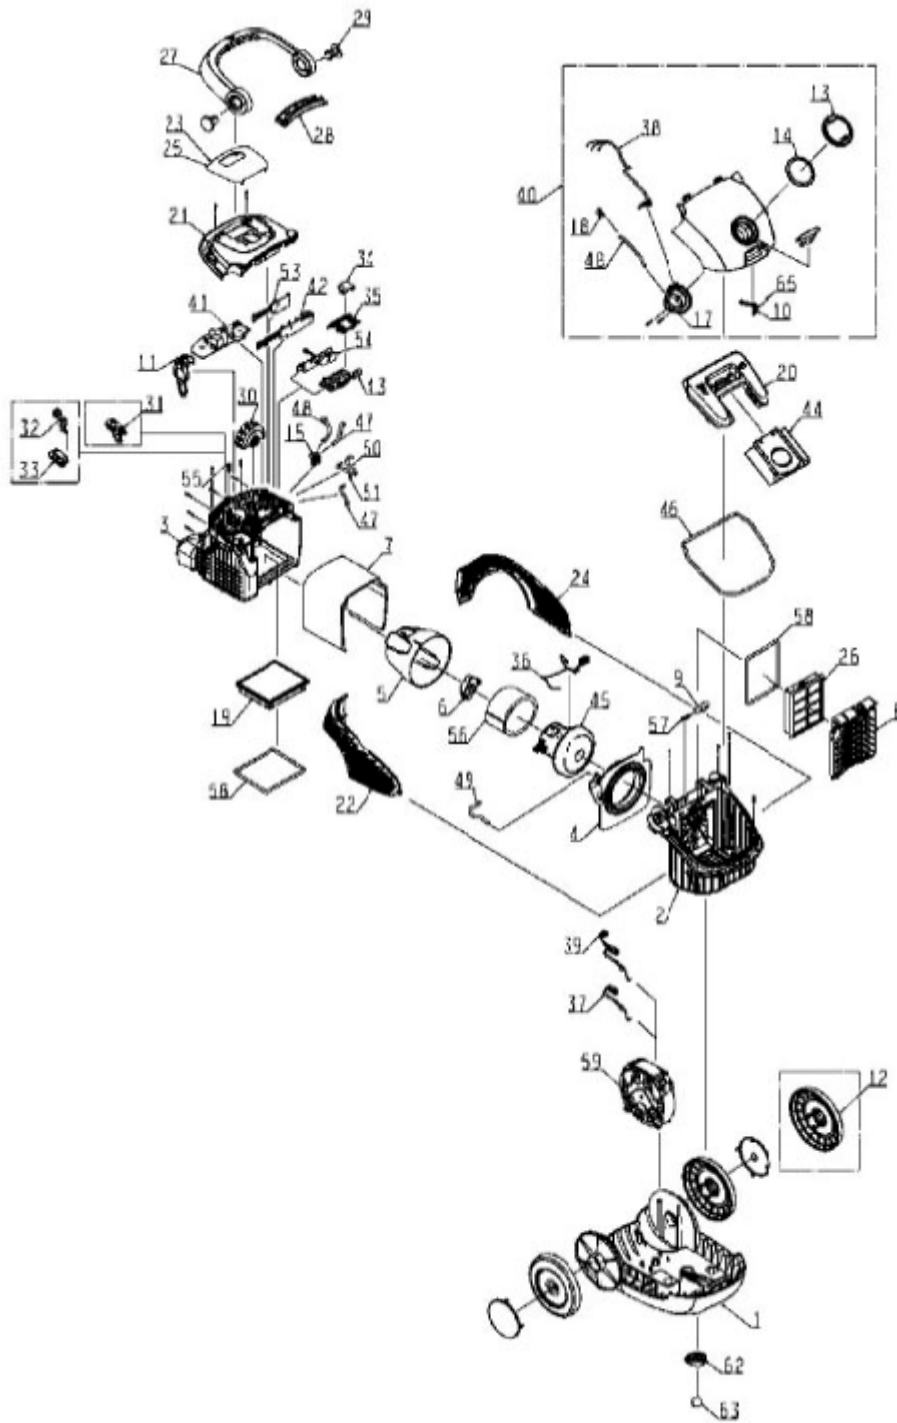

----- Manual continues below -----

Canister - EL7024A

Ref #	Part	Description	Comments	Qty
1	E-1130978-08	BOTTOM PART & REAR WHEEL		
2	E-1130901-07	DUST CONTAINER		
3	E-1130902-01	MOTOR HOUSING		
4	E-1130903-02	SEALING - MOTOR		
5	E-1130904-01	MOTOR COVER - HOUSING		
6	E-1130909-01	SUSPENSION - REAR DOM		
7	E-1130910-01	ABSORBENT - MOTORHOUSE		
8	E-1130911-01	HOLDER - FILTER		
9	E-1130912-02	NO FILTER SAFETY DEV		
10	E-1130914-02	NO BAG SAFETY DEVICE		
11	E-1130916-02	BRACKET - NOZZLE PARK		
13	E-1130919-01	COVER - HOSE CONNECT		
14	E-2192742-02	RING - HOSE CONNECTION		
15	E-1130923-01	GROMMET		
17	E-1130927-02	SLEEVE - HOSE CONNECTION		
18	E-2193226-01	GROMMET - FRONT COVER		
19	E-1130929-01	FILTER - PERMANENT F2		
20	E-1130930-01	HOLDER - BAG		
21	E-1130934-28	COVER - REAR SATINE CAYEN		
22	E-1130935-03	DIFFUSOR - COMPLETE OUTLE		
24	E-1130937-03	DIFFUSOR - COMPLETE OUTLE		
25	E-1130938-02	DISPLAY - PRINTED LEVEL 4		
26	E-1130939-01	FILTER - HEPA H12 NONWASH		
27	E-1130940-02	HANDLE		
28	E-1130941-01	GRIP - HANDLE		
29	E-1130942-03	PIN - HANDLE AL SILVER (P		
33	E-1130946-01	PEDAL - CORDWINDER		
34	E-1130949-02	LIGHT CONDUCTOR		
35	E-1130950-04	REFLECTOR		
36	E-1130969-03	CABLE - MOTOR TERMO UL		
38	E-1130958-07	CABLE - POWER OUTLET		
40	E-2192886-69	DUST BAG COVER - PAINTED		
43	E-1180110-06	MODULE - MAIN UL		
54	E-1180111-52	MODULE - BAG/FILTER UL		
42	E-1180113-52	MODULE - AUT SUMO UL		
41	E-1180136-56	SUMO BOARD		
44	E-SF119262-74	Dust Bag		
45	E-63160	MOTOR ASSY - PACKAGED		
46	E-115857-05	SEALING		
47	117990-15	HOSE - COOLING 100 MM EPD		
48	117990-12	HOSE - COOLING 115 MM EPD		
49	117990-16	HOSE - COOLING 135 MM EPD		
50	117990-14	HOSE - COOLING 80 MM EPDM		
51	117990-13	HOSE - COOLING 65 MM EPDM		
55	E-61403-1	SPRING - PKGD	10 in package.	
57	E-63158	SPRING PACKAGE	10 in package.	
58	E-1130289-01	SEAL		
59	E-1128341-41	CORD WINDER CPL UL RIGHT		
12	E-1130608-05	REAR WHEEL		
62	E-1096042-03	WHEEL SUPPORT		
63	E1129038-01	FRONT WHEEL CPL.		
65	E-63147	SPRING PACKAGE	10 in package.	