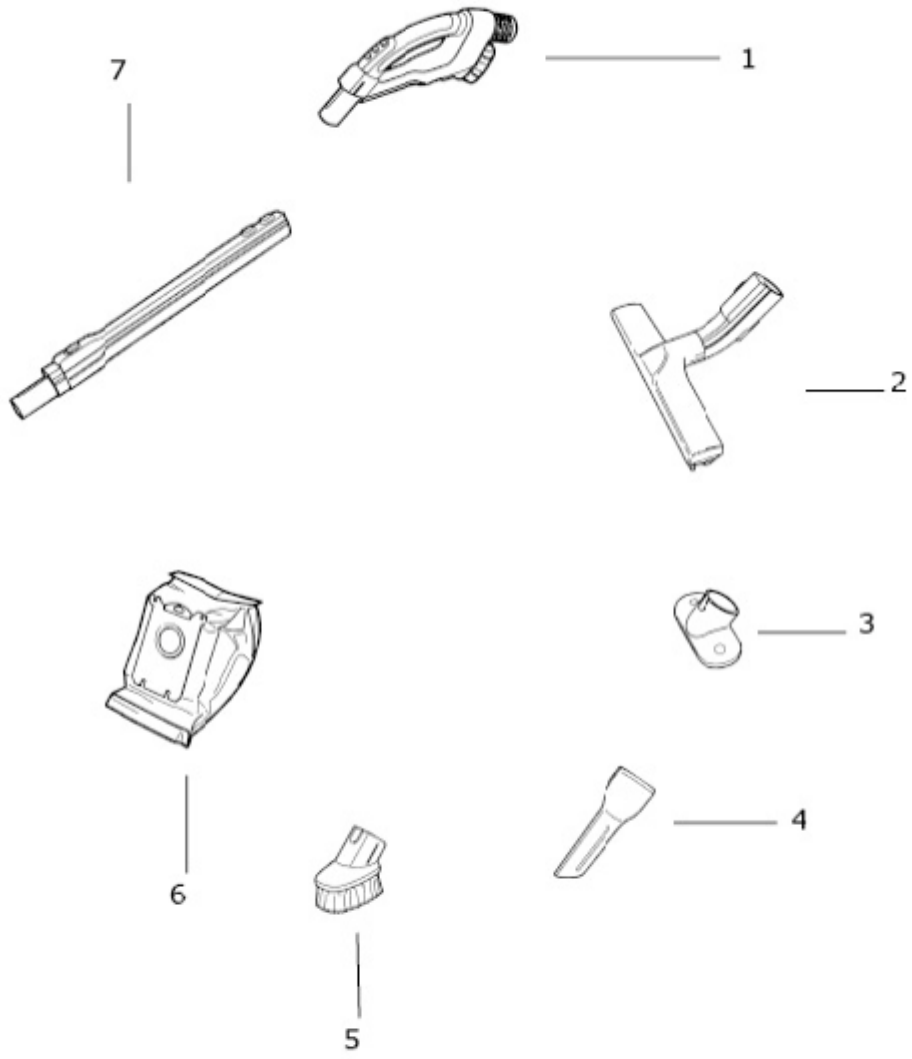

Accessories - EL7024A

Ref #	Part	Description	Comments	Qty
1	61054-5	SWIVEL HOSE ASSY - CARTON		
2	75973-1	FLOOR & WALL BRUSH ASSEMB	Not available.	
3	75985	NOZZLE - FURNITURE		
4	76250	NOZZLE - CREVICE		
5	75986	NOZZLE - DUSTING BRUSH		
6	SF119262-74	Dust Bag		
	15812	Dust Bag		
	15821	Dust Bage		
7	75979A-3	TLSCPC WAND ASSY (SUMO 12		
	75975A	Owners Guide		
	EL8AS	POWERBRUSH - PACKAGED		
	045027-355N	Sumo Adapter