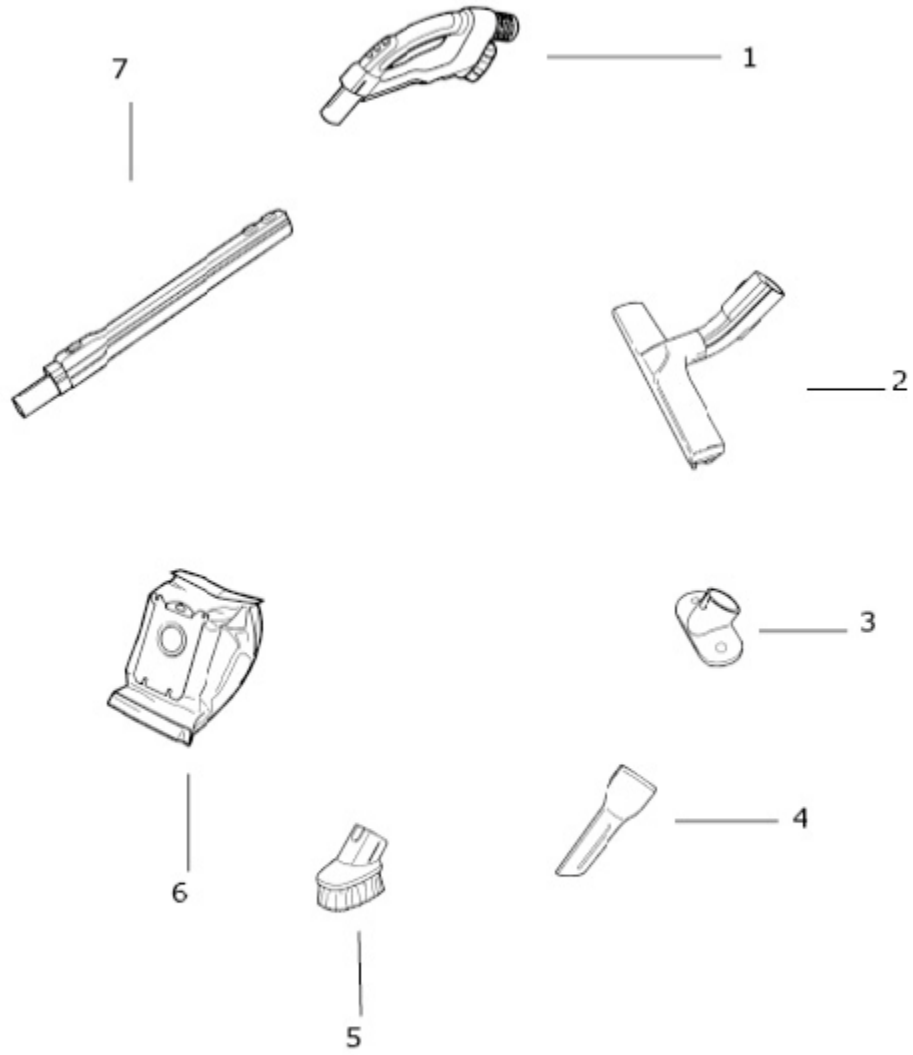

Accessories - EL7024A

Ref #	Part	Description	Comments	Qty
1	61054-5	SWIVEL HOSE ASSY - CARTON		
2	75973-1	FLOOR & WALL BRUSH ASSEMB	Not available.	
3	75985	NOZZLE - FURNITURE		
4	76250	NOZZLE - CREVICE		
5	75986	NOZZLE - DUSTING BRUSH		
6	SF119262-74	Dust Bag		
	15812	Dust Bag		
	15821	Dust Bage		
7	75979A-3	TLSCPC WAND ASSY (SUMO 12		
	75975A	Owners Guide		
	EL8AS	POWERBRUSH - PACKAGED		
	045027-355N	Sumo Adapter