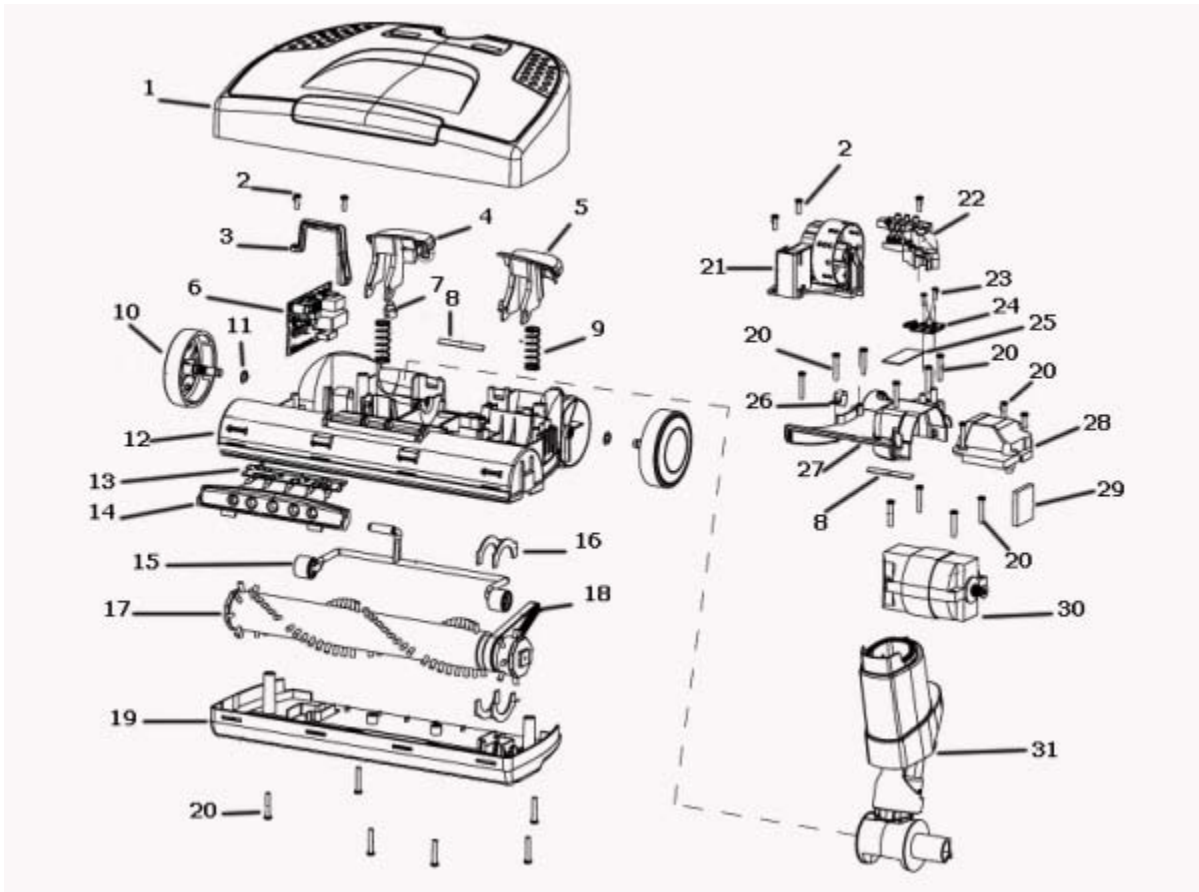

Canister - EL7024A

Canister - EL7024A

Ref #	Part	Description	Comments	Qty
1	E-1130978-08	BOTTOM PART & REAR WHEEL		
2	E-1130901-07	DUST CONTAINER		
3	E-1130902-01	MOTOR HOUSING		
4	E-1130903-02	SEALING - MOTOR		
5	E-1130904-01	MOTOR COVER - HOUSING		
6	E-1130909-01	SUSPENSION - REAR DOM		
7	E-1130910-01	ABSORBENT - MOTORHOUSE		
8	E-1130911-01	HOLDER - FILTER		
9	E-1130912-02	NO FILTER SAFETY DEV		
10	E-1130914-02	NO BAG SAFETY DEVICE		
11	E-1130916-02	BRACKET - NOZZLE PARK		
13	E-1130919-01	COVER - HOSE CONNECT		
14	E-2192742-02	RING - HOSE CONNECTION		
15	E-1130923-01	GROMMET		
17	E-1130927-02	SLEEVE - HOSE CONNECTION		
18	E-2193226-01	GROMMET - FRONT COVER		
19	E-1130929-01	FILTER - PERMANENT F2		
20	E-1130930-01	HOLDER - BAG		
21	E-1130934-28	COVER - REAR SATINE CAYEN		
22	E-1130935-03	DIFFUSOR - COMPLETE OUTLE		
24	E-1130937-03	DIFFUSOR - COMPLETE OUTLE		
25	E-1130938-02	DISPLAY - PRINTED LEVEL 4		
26	E-1130939-01	FILTER - HEPA H12 NONWASH		
27	E-1130940-02	HANDLE		
28	E-1130941-01	GRIP - HANDLE		
29	E-1130942-03	PIN - HANDLE AL SILVER (P		
33	E-1130946-01	PEDAL - CORDWINDER		
34	E-1130949-02	LIGHT CONDUCTOR		
35	E-1130950-04	REFLECTOR		
36	E-1130969-03	CABLE - MOTOR TERMO UL		
38	E-1130958-07	CABLE - POWER OUTLET		
40	E-2192886-69	DUST BAG COVER - PAINTED		
43	E-1180110-06	MODULE - MAIN UL		
54	E-1180111-52	MODULE - BAG/FILTER UL		
42	E-1180113-52	MODULE - AUT SUMO UL		
41	E-1180136-56	SUMO BOARD		
44	E-SF119262-74	Dust Bag		
45	E-63160	MOTOR ASSY - PACKAGED		
46	E-115857-05	SEALING		
47	117990-15	HOSE - COOLING 100 MM EPD		
48	117990-12	HOSE - COOLING 115 MM EPD		
49	117990-16	HOSE - COOLING 135 MM EPD		
50	117990-14	HOSE - COOLING 80 MM EPDM		
51	117990-13	HOSE - COOLING 65 MM EPDM		
55	E-61403-1	SPRING - PKGD	10 in package.	
57	E-63158	SPRING PACKAGE	10 in package.	
58	E-1130289-01	SEAL		
59	E-1128341-41	CORD WINDER CPL UL RIGHT		
12	E-1130608-05	REAR WHEEL		
62	E-1096042-03	WHEEL SUPPORT		
63	E1129038-01	FRONT WHEEL CPL.		
65	E-63147	SPRING PACKAGE	10 in package.	