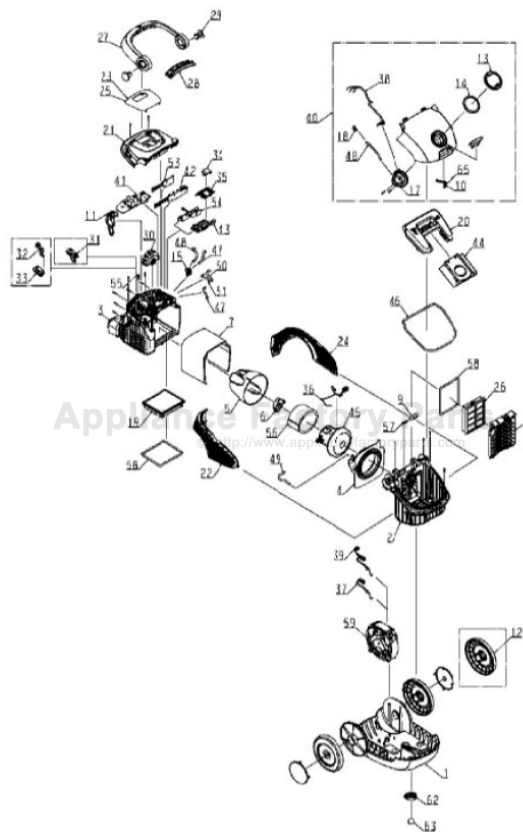

[Find Your Eureka Vacuum Cleaner Parts - Select From 853 Models](#)

----- Manual continues below -----