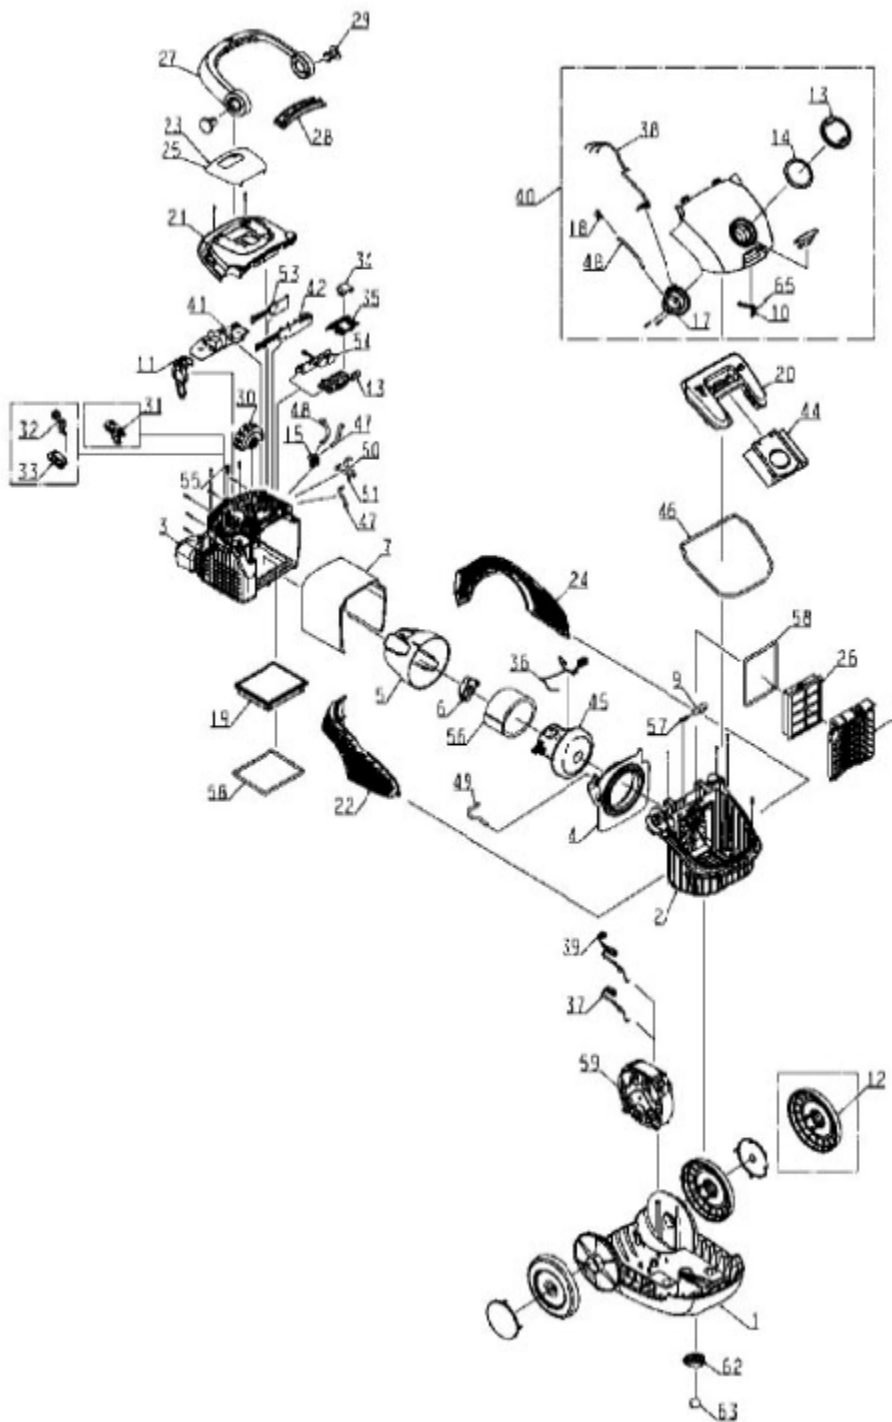

Canister - EL7024A

Canister - EL7024A

Ref #	Part	Description	Comments	Qty
1	E-1130978-08	BOTTOM PART & REAR WHEEL		
2	E-1130901-07	DUST CONTAINER		
3	E-1130902-01	MOTOR HOUSING		
4	E-1130903-02	SEALING - MOTOR		
5	E-1130904-01	MOTOR COVER - HOUSING		
6	E-1130909-01	SUSPENSION - REAR DOM		
7	E-1130910-01	ABSORBENT - MOTORHOUSE		
8	E-1130911-01	HOLDER - FILTER		
9	E-1130912-02	NO FILTER SAFETY DEV		
10	E-1130914-02	NO BAG SAFETY DEVICE		
11	E-1130916-02	BRACKET - NOZZLE PARK		
13	E-1130919-01	COVER - HOSE CONNECT		
14	E-2192742-02	RING - HOSE CONNECTION		
15	E-1130923-01	GROMMET		
17	E-1130927-02	SLEEVE - HOSE CONNECTION		
18	E-2193226-01	GROMMET - FRONT COVER		
19	E-1130929-01	FILTER - PERMANENT F2		
20	E-1130930-01	HOLDER - BAG		
21	E-1130934-28	COVER - REAR SATINE CAYEN		
22	E-1130935-03	DIFFUSOR - COMPLETE OUTLE		
24	E-1130937-03	DIFFUSOR - COMPLETE OUTLE		
25	E-1130938-02	DISPLAY - PRINTED LEVEL 4		
26	E-1130939-01	FILTER - HEPA H12 NONWASH		
27	E-1130940-02	HANDLE		
28	E-1130941-01	GRIP - HANDLE		
29	E-1130942-03	PIN - HANDLE AL SILVER (P		
33	E-1130946-01	PEDAL - CORDWINDER		
34	E-1130949-02	LIGHT CONDUCTOR		
35	E-1130950-04	REFLECTOR		
36	E-1130969-03	CABLE - MOTOR TERMO UL		
38	E-1130958-07	CABLE - POWER OUTLET		
40	E-2192886-69	DUST BAG COVER - PAINTED		
43	E-1180110-06	MODULE - MAIN UL		
54	E-1180111-52	MODULE - BAG/FILTER UL		
42	E-1180113-52	MODULE - AUT SUMO UL		
41	E-1180136-56	SUMO BOARD		
44	E-SF119262-74	Dust Bag		
45	E-63160	MOTOR ASSY - PACKAGED		
46	E-115857-05	SEALING		
47	117990-15	HOSE - COOLING 100 MM EPD		
48	117990-12	HOSE - COOLING 115 MM EPD		
49	117990-16	HOSE - COOLING 135 MM EPD		
50	117990-14	HOSE - COOLING 80 MM EPDM		
51	117990-13	HOSE - COOLING 65 MM EPDM		
55	E-61403-1	SPRING - PKGD	10 in package.	
57	E-63158	SPRING PACKAGE	10 in package.	
58	E-1130289-01	SEAL		
59	E-1128341-41	CORD WINDER CPL UL RIGHT		
12	E-1130608-05	REAR WHEEL		
62	E-1096042-03	WHEEL SUPPORT		
63	E1129038-01	FRONT WHEEL CPL.		
65	E-63147	SPRING PACKAGE	10 in package.	