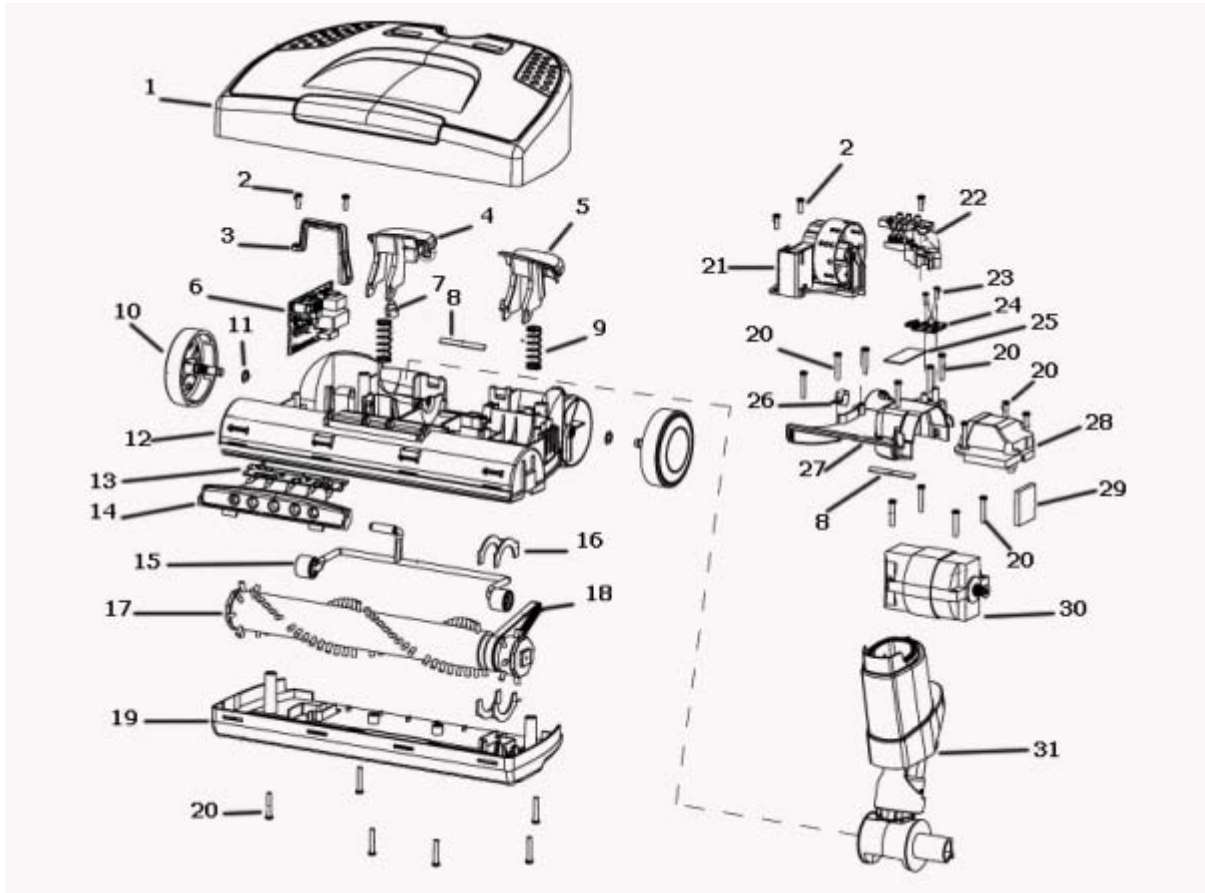

----- Manual continues below -----

Canister - EL7024A

Ref #	Part	Description	Comments	Qty
1	E-1130978-08	BOTTOM PART & REAR WHEEL		
2	E-1130901-07	DUST CONTAINER		
3	E-1130902-01	MOTOR HOUSING		
4	E-1130903-02	SEALING - MOTOR		
5	E-1130904-01	MOTOR COVER - HOUSING		
6	E-1130909-01	SUSPENSION - REAR DOM		
7	E-1130910-01	ABSORBENT - MOTORHOUSE		
8	E-1130911-01	HOLDER - FILTER		
9	E-1130912-02	NO FILTER SAFETY DEV		
10	E-1130914-02	NO BAG SAFETY DEVICE		
11	E-1130916-02	BRACKET - NOZZLE PARK		
13	E-1130919-01	COVER - HOSE CONNECT		
14	E-2192742-02	RING - HOSE CONNECTION		
15	E-1130923-01	GROMMET		
17	E-1130927-02	SLEEVE - HOSE CONNECTION		
18	E-2193226-01	GROMMET - FRONT COVER		
19	E-1130929-01	FILTER - PERMANENT F2		
20	E-1130930-01	HOLDER - BAG		
21	E-1130934-28	COVER - REAR SATINE CAYEN		
22	E-1130935-03	DIFFUSOR - COMPLETE OUTLE		
24	E-1130937-03	DIFFUSOR - COMPLETE OUTLE		
25	E-1130938-02	DISPLAY - PRINTED LEVEL 4		
26	E-1130939-01	FILTER - HEPA H12 NONWASH		
27	E-1130940-02	HANDLE		
28	E-1130941-01	GRIP - HANDLE		
29	E-1130942-03	PIN - HANDLE AL SILVER (P		
33	E-1130946-01	PEDAL - CORDWINDER		
34	E-1130949-02	LIGHT CONDUCTOR		
35	E-1130950-04	REFLECTOR		
36	E-1130969-03	CABLE - MOTOR TERMO UL		
38	E-1130958-07	CABLE - POWER OUTLET		
40	E-2192886-69	DUST BAG COVER - PAINTED		
43	E-1180110-06	MODULE - MAIN UL		
54	E-1180111-52	MODULE - BAG/FILTER UL		
42	E-1180113-52	MODULE - AUT SUMO UL		
41	E-1180136-56	SUMO BOARD		
44	E-SF119262-74	Dust Bag		
45	E-63160	MOTOR ASSY - PACKAGED		
46	E-115857-05	SEALING		
47	117990-15	HOSE - COOLING 100 MM EPD		
48	117990-12	HOSE - COOLING 115 MM EPD		
49	117990-16	HOSE - COOLING 135 MM EPD		
50	117990-14	HOSE - COOLING 80 MM EPDM		
51	117990-13	HOSE - COOLING 65 MM EPDM		
55	E-61403-1	SPRING - PKGD	10 in package.	
57	E-63158	SPRING PACKAGE	10 in package.	
58	E-1130289-01	SEAL		
59	E-1128341-41	CORD WINDER CPL UL RIGHT		
12	E-1130608-05	REAR WHEEL		
62	E-1096042-03	WHEEL SUPPORT		
63	E1129038-01	FRONT WHEEL CPL.		
65	E-63147	SPRING PACKAGE	10 in package.	