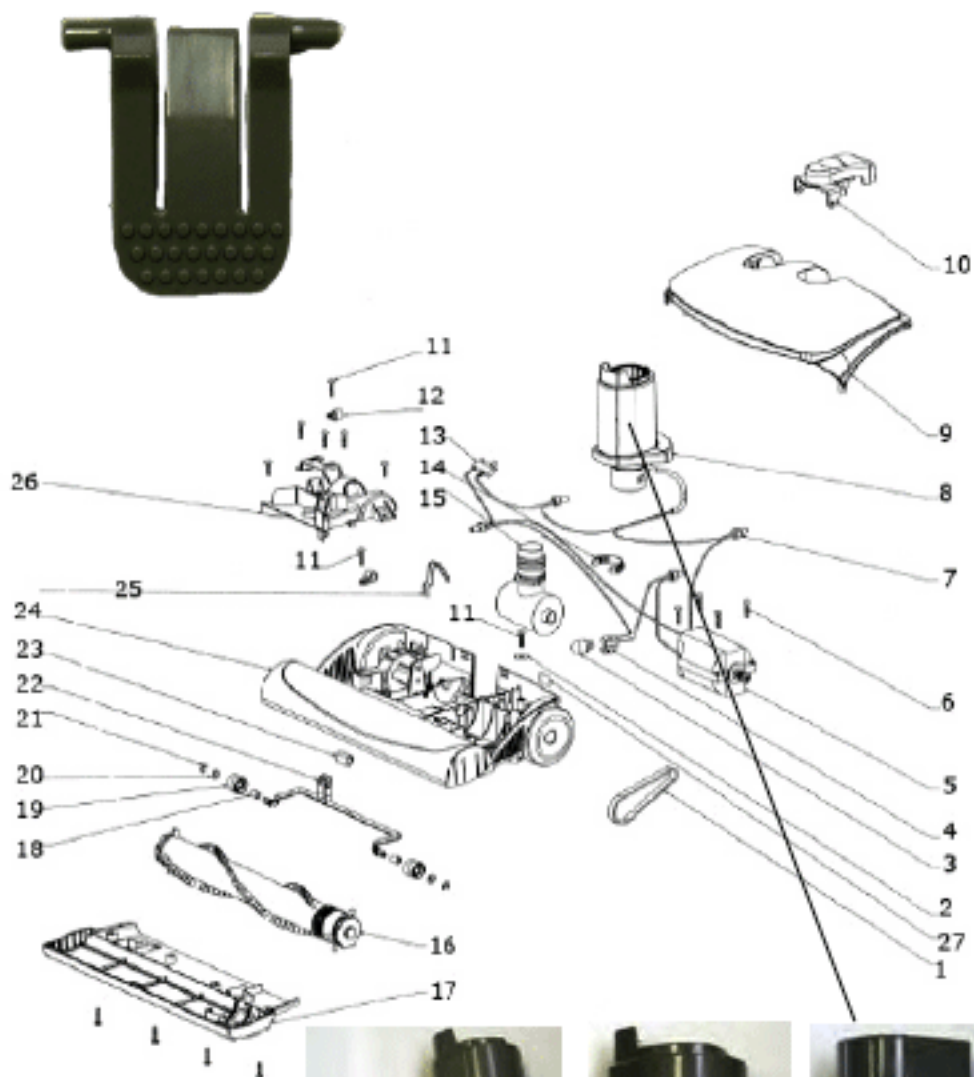

----- Manual continues below -----

Canister - EL7055A

Ref #	Part	Description	Comments	Qty
1	E-63606	CYCLONE OUTLET ASSEMBLY		
2	E-63607	DIRT CUP ASSEMBLY		
3	E-63608	FILTER CASSETTE ASSEMBLY		
4	E-900196701/8	TWIN CLEAN FILTERS - PACK		
5	E-1180027-02	SEALING CYCLONE IN/OUT		
6	E-1180086-01	SEALING FILTER LOWER		
7	E-1180011-01	CHAMBER FILTER		
8	E-1180037-01	MOTOR PROTECTION GRID		
9	E-1180056-01	COOLING HOSE		
10	E-63609	FLAP ASSEMBLY		
11	E-63610	CHANNEL & WIRING ASSEMBLY		
12	E-1180080-02	LEVER MICROSWITCH		
13		Micro Switch is part of item 14		
14	E-1180155-51	SWITCH BOARD ASSEMBLY		
15	E-1180010-01	CHAMBER CLEANER		
16	E-6680981-61	FRONT WHEEL		
17	E-1096042-04	WHEEL SUPPORT		
18	E-1180132-51	CABLE		
19	E-1180136-53	Sumo Board		
20	E-1180110-53	MODUL A PCB		
21	E-1180051-01	OUTER HOSE CONNECTION		
22	E-1180000-06	LOWER SHELL		
23	E-63611	REAR WHEEL ASSEMBLY		
24	E-1180084-02	COVER PLUG RECESS		
25	E-1180038-01	COOLING HOSE		
26	E-1180056-02	COOLING HOSE		
27	E-1180045-01	COOLING HOSE	10 Each	
28	E-1180162-01	WIRE TO CORD WINDER		
29	E-1180073-58	CORD WINDER		
30	E-1180003	SEALING MOTOR		
31	E-1130969-02	CABLE - MOTOR TERMO UL		
32	E-63160	MOTOR ASSY.		
33	E-1130292-02	ABSORBENT INNER		
34	E-1130909-01	SUSPENSION - REAR DOM		
35	E-61403-1	SPRING - PKGD		
36	E-1180049-01	RELEASE BUTTON		
37	E-ELD12B	HEPA FILTER PACKAGE		
38	E-1180071-02	Absorbent Rear Filter Lid		
39	E-1180006-01	FILTER LID REAR		
40	E-1180041-01	WHEEL HOUSE COVER LEFT		
41	E-1180042-01	WHEEL HOUSE COVER RIGHT		
42	E-1180039-02	SIDE COVER LEFT		
43	E-1180040-02	SIDE COVER RIGHT		
44	E-1180007-02	DISPLAY BOTTOM		
45	E-1180159-51	DISPLAY BOARD	10 in package.	
46	E-1180081-01	REFLECTOR	10 in package.	
47	E-77538	CLEANER CONTROL & GRPHCS		
48	E-77540	FILTER COVER & GRPHCS ASS		
49	E-63146-1			

E-61743

HANDLE RELEASE PEDAL - NOT SHOWN IN DIAGRAM)

Due to manufacturer design changes,
several styles of elbow/connector assy
are available.

Refer to images to insure correct
part is ordered !

E-NUE-003