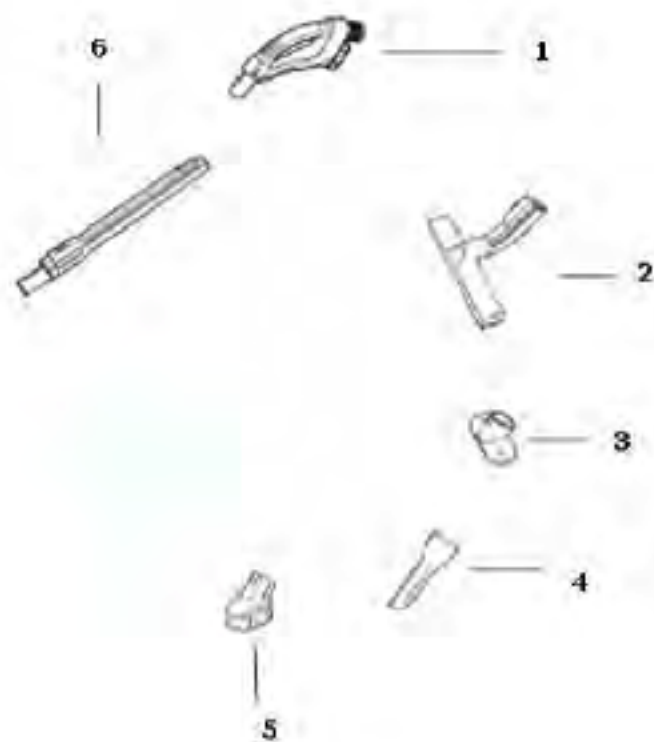

E-61743

HANDLE RELEASE PEDAL - NOT SHOWN IN DIAGRAM)

Due to manufacturer design changes,
several styles of elbow/connector assy
are available.

Refer to images to insure correct
part is ordered !

E-NUE-003

E-75810-1

E-39970

Powerhead - 75922-4 - EL7055A

Ref #	Part	Description	Comments	Qty
1	E-75614	COGGED BELT		
2	E-63153	WASHER PACKAGE		
3	E-61682	LIGHT BULB		
4	E-61727	LIGHT SOCKET		
5	E-61740-1	POWERHEAD MOTOR		
6	E-63155	SCREW PACKAGE		
16	E-61699-1	BRUSH ROLL ASSY.		
10	E-61728	HEIGHT ADJUSTMENT PEDAL		
9	E-61730-4	HOOD		
11	E-63155	SCREW PACKAGE		
13	E-74594	SWITCH-RESET		
14	E-63154	C-CLAMP PACKAGE		
8	E-75810A-2	WAND RELEASE ASSY		
17	E-61753-1	SOLE PLATE ASSEMBLY		
18	E-76136	INSERT - FRONT WHEEL		
19	E-61750	FRONT WHEEL		
20	E-63153	WASHER PACKAGE		
21	E-61752	E-RING PACKAGE		
22	E-61749	FRONT AXLE		
23	E-61747	CAM BEARING		
24	E-61746-4	BASE ASSEMBLY - PACKAGED		
25	E-61748	Spring		
26	E-61734	AIR DUCT ASSY.		
28	E-75922-1	POWERHEAD ASSY (BETA-SUMO)	Powerhead Assy. complete.	
7	E-58313	WIRE SPLICE 5		
15	E-39973-2	T-JOINT ASSY		
12	E-58430	CLAMP CABLE		

E-61743

HANDLE RELEASE PEDAL (NOT SHOWN IN DIAGRAM)

Accessories - EL7055A

Accessories - EL7055A

Ref #	Part	Description	Comments	Qty
1	E-61054-3	Swivel Hose Assy		
2	E-75973-1	FLOOR BRUSH		
3	E-75985	NOZZLE-FURNITURE		
4	E-76250	NOZZLE - CREVICE		
5	E-75986	Dusting Brush - Package		
6	E-75979-1	TELESCOPIC WAND ASSY. (NLA)		
	E-76161-366N	CADDY - TOOL	Not Pictured	