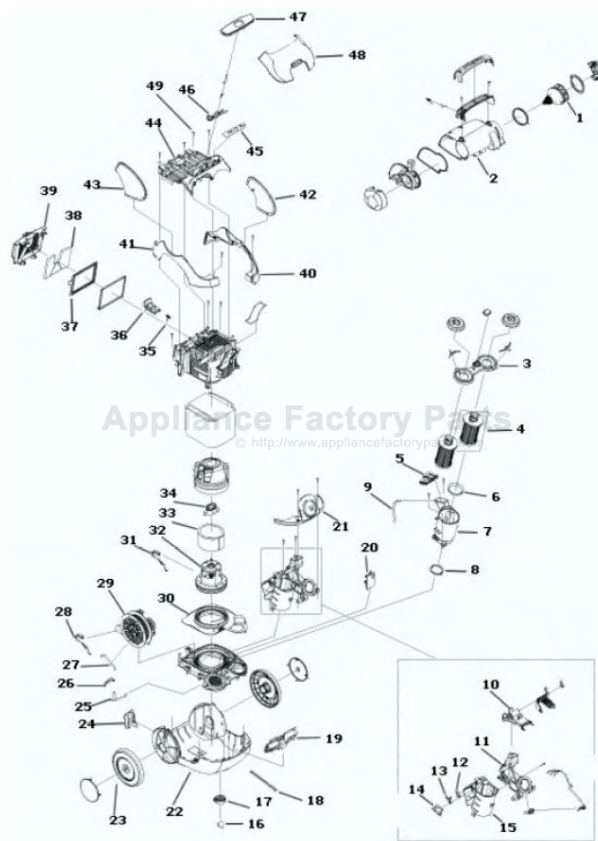

[Find Your Eureka Vacuum Cleaner Parts - Select From 855 Models](#)

----- Manual continues below -----