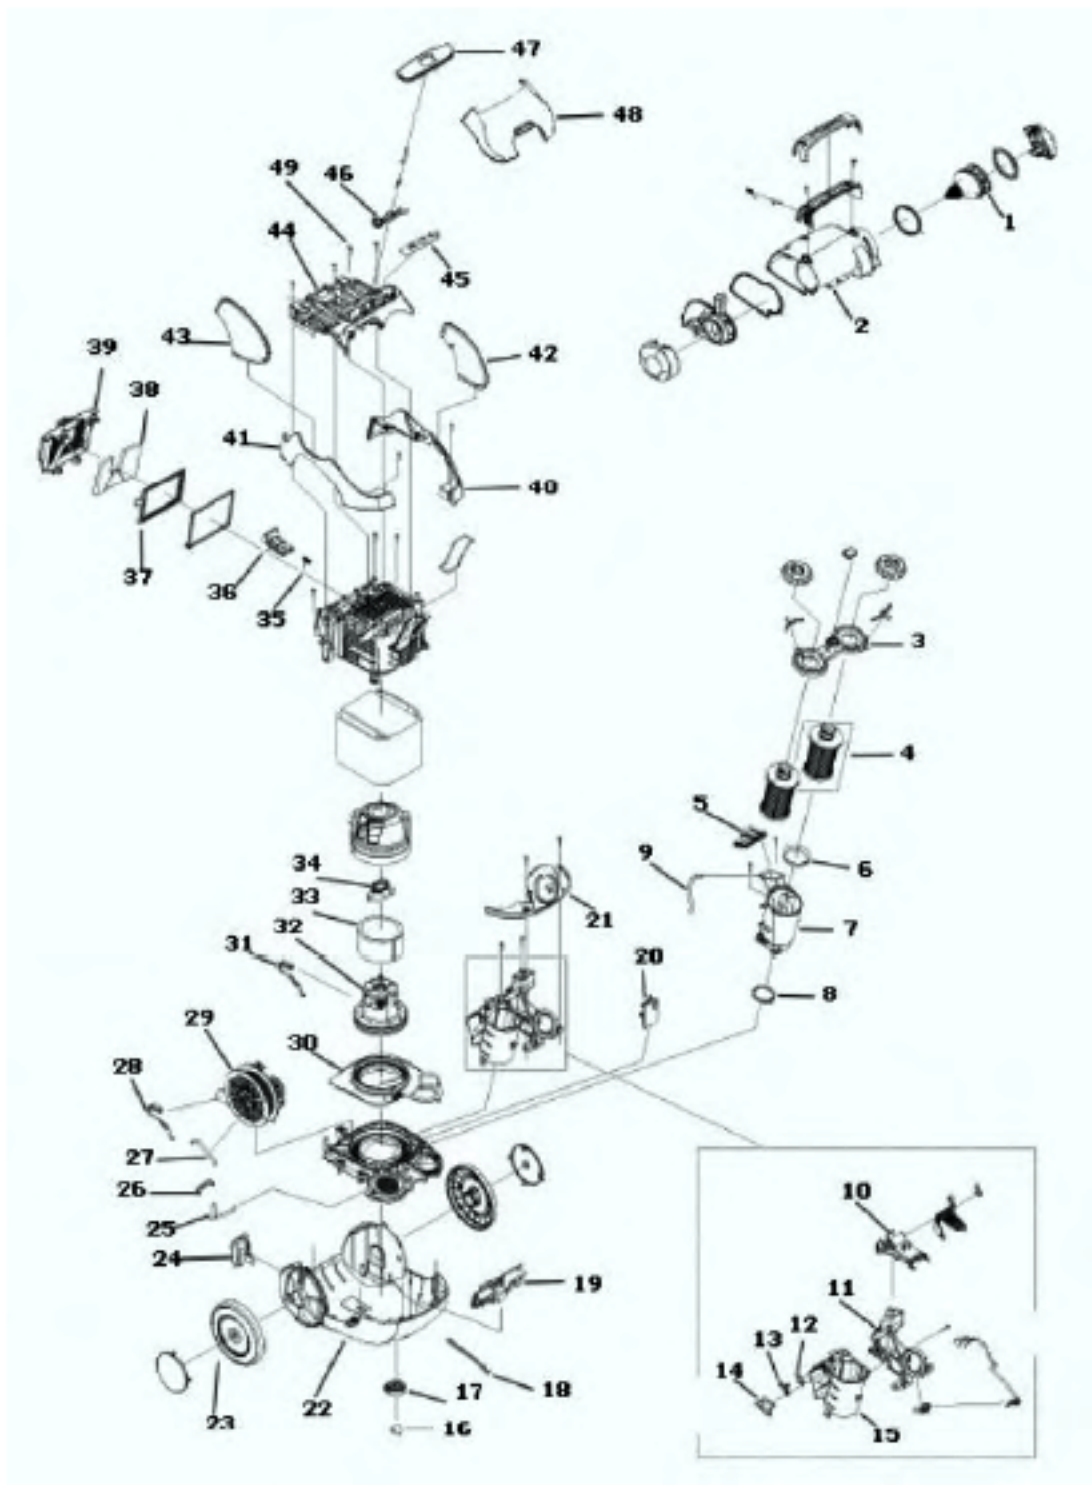

----- Manual continues below -----

Canister - EL7055A

Ref #	Part	Description	Comments	Qty
1	E-63606	CYCLONE OUTLET ASSEMBLY		
2	E-63607	DIRT CUP ASSEMBLY		
3	E-63608	FILTER CASSETTE ASSEMBLY		
4	E-900196701/8	TWIN CLEAN FILTERS - PACK		
5	E-1180027-02	SEALING CYCLONE IN/OUT		
6	E-1180086-01	SEALING FILTER LOWER		
7	E-1180011-01	CHAMBER FILTER		
8	E-1180037-01	MOTOR PROTECTION GRID		
9	E-1180056-01	COOLING HOSE		
10	E-63609	FLAP ASSEMBLY		
11	E-63610	CHANNEL & WIRING ASSEMBLY		
12	E-1180080-02	LEVER MICROSWITCH		
13		Micro Switch is part of item 14		
14	E-1180155-51	SWITCH BOARD ASSEMBLY		
15	E-1180010-01	CHAMBER CLEANER		
16	E-6680981-61	FRONT WHEEL		
17	E-1096042-04	WHEEL SUPPORT		
18	E-1180132-51	CABLE		
19	E-1180136-53	Sumo Board		
20	E-1180110-53	MODUL A PCB		
21	E-1180051-01	OUTER HOSE CONNECTION		
22	E-1180000-06	LOWER SHELL		
23	E-63611	REAR WHEEL ASSEMBLY		
24	E-1180084-02	COVER PLUG RECESS		
25	E-1180038-01	COOLING HOSE		
26	E-1180056-02	COOLING HOSE		
27	E-1180045-01	COOLING HOSE	10 Each	
28	E-1180162-01	WIRE TO CORD WINDER		
29	E-1180073-58	CORD WINDER		
30	E-1180003	SEALING MOTOR		
31	E-1130969-02	CABLE - MOTOR TERMO UL		
32	E-63160	MOTOR ASSY.		
33	E-1130292-02	ABSORBENT INNER		
34	E-1130909-01	SUSPENSION - REAR DOM		
35	E-61403-1	SPRING - PKGD		
36	E-1180049-01	RELEASE BUTTON		
37	E-ELD12B	HEPA FILTER PACKAGE		
38	E-1180071-02	Absorbent Rear Filter Lid		
39	E-1180006-01	FILTER LID REAR		
40	E-1180041-01	WHEEL HOUSE COVER LEFT		
41	E-1180042-01	WHEEL HOUSE COVER RIGHT		
42	E-1180039-02	SIDE COVER LEFT		
43	E-1180040-02	SIDE COVER RIGHT		
44	E-1180007-02	DISPLAY BOTTOM		
45	E-1180159-51	DISPLAY BOARD	10 in package.	
46	E-1180081-01	REFLECTOR	10 in package.	
47	E-77538	CLEANER CONTROL & GRPHCS		
48	E-77540	FILTER COVER & GRPHCS ASS		
49	E-63146-1			