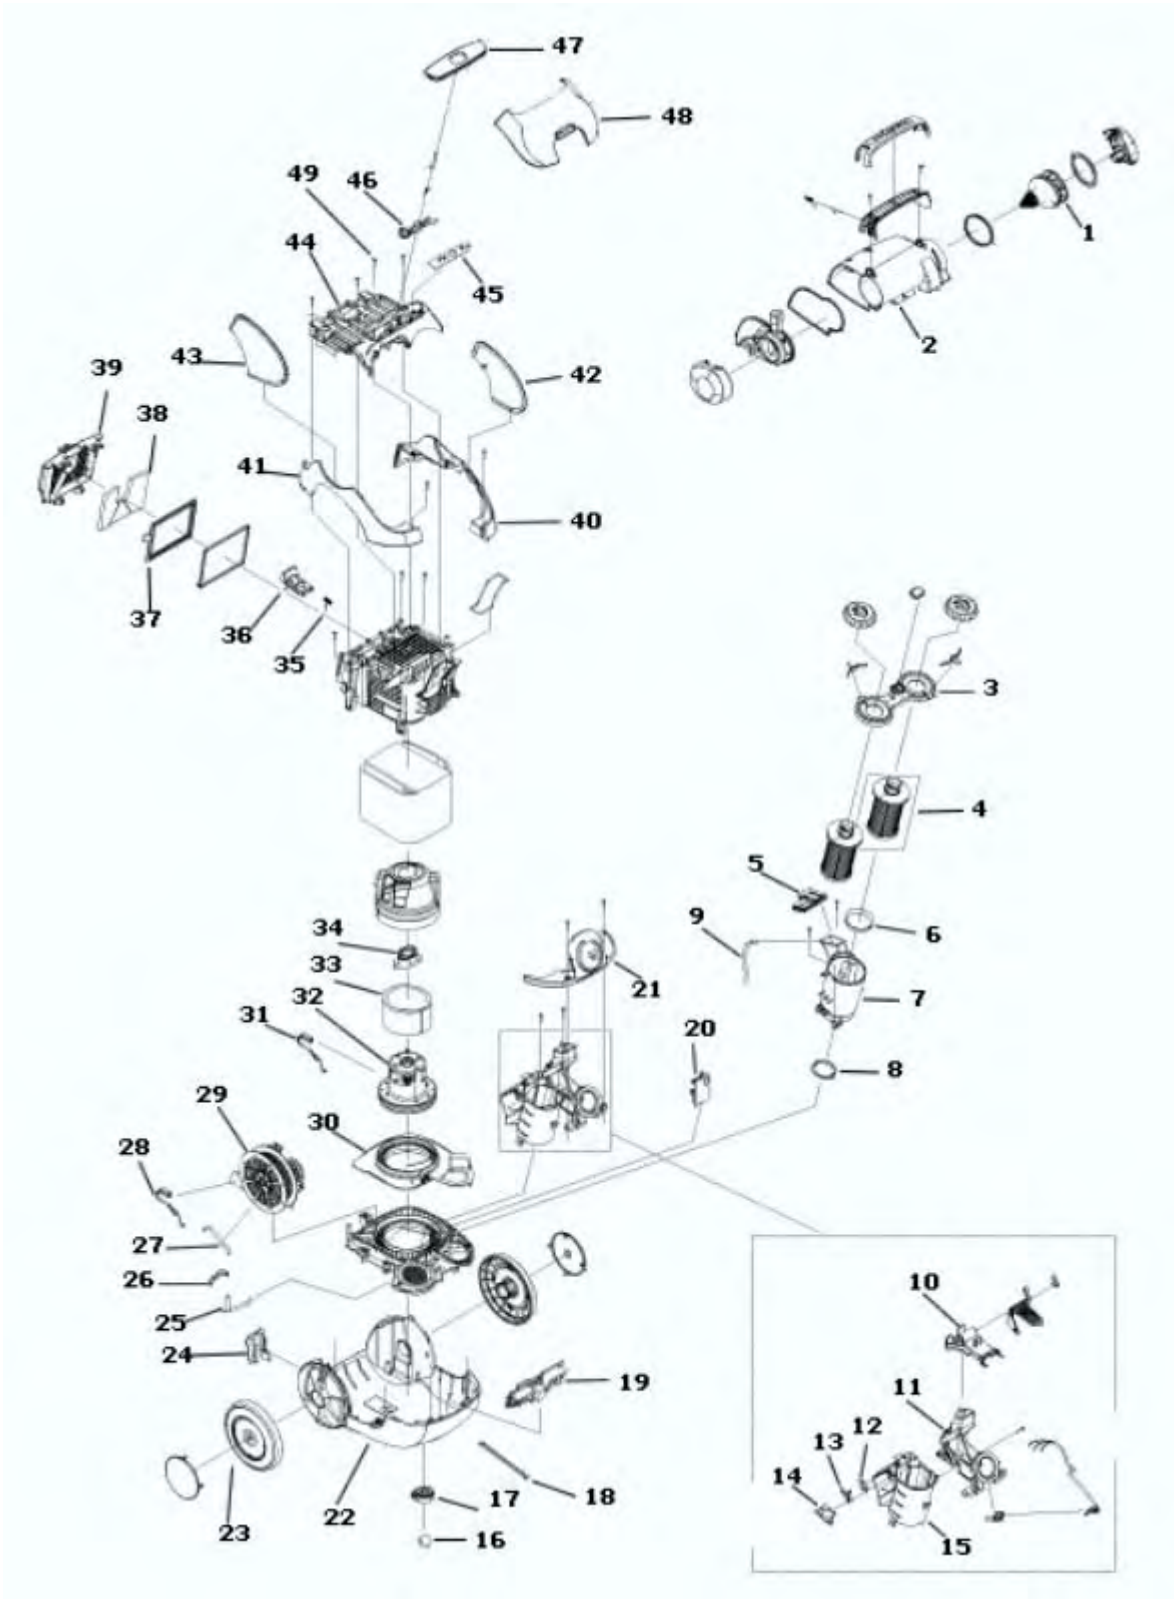

----- Manual continues below -----

Canister - EL7055B/BZ

Ref #	Part	Description	Comments	Qty
1	1180019-02	CYCLONE OUTLET		
2	1180017-27	DUST CUP CYCLONE ASSY		
3	1180013-02	CASSETTE FILTER		
4	900196701/8	TWIN CLEAN FILTERS - PACK		
5		Not Available		
6		Not Available		
7	1180011-01	CHAMBER FILTER		
8		Not Available		
9	1180056-01	COOLING HOSE		
10	2193378-01	FLAP COVER		
11	1180167-01	CABLE SUMP POWER SUPPLY		
12	1180080-02	LEVER MICROSWITCH		
13		Not Available		
14	1180155-51	SWITCH BOARD ASSEMBLY		
15	1180010-01	CHAMBER CLEANER		
16	6680981-61	FRONT WHEEL		
17	1096042-04	WHEEL SUPPORT		
18	1180132-51	CABLE		
19	1180136-56	SUMO BOARD		
20	1180110-06	MODULE - MAIN UL		
21	1180051-01	OUTER HOSE CONNECTION		
22	1180000-05	LOWER SHELL w/WHEELS		
23	1130608-02	REAR WHEEL		
24	1180084-01	COVER PLUG RECESS		
25		Not Available		
26		Not Available		
27		Not Available		
28	1180162-01	WIRE TO CORD WINDER		
29	1180073-58	CORD WINDER		
30	1180094-01	MOTOR SEAL		
31	1130969-01	CABLE - MOTOR TERMO UL		
32	63160	MOTOR ASSY - PACKAGED		
33	1130292-02	ABSORBENT INNER		
34	1130909-01	SUSPENSION - REAR DOM		
35	61403-1	SPRING - PKGD		
36	1180049-01	RELEASE BUTTON		
37	EL012B	HEPA FILTER PACKAGE		
38	1180071-01	ABSORBENT REAR FILTER LID		
39	1180006-01	FILTER LID REAR		
40	1180041-01	WHEEL HOUSE COVER LEFT		
41	1180042-01	WHEEL HOUSE COVER RIGHT		
42	1180039-02	SIDE COVER LEFT		
43	1180040-02	SIDE COVER RIGHT		
44	1180007-02	DISPLAY BOTTOM		
45	1180159-52	DISPLAY BOARD		
46	1180081-01	REFLECTOR	10 in package.	
47	77538	CLEANER CONTROL & GRPHCS		
48	1180009-22	FILTER COVER		
49	63146-1	SCREW PACKAGE		