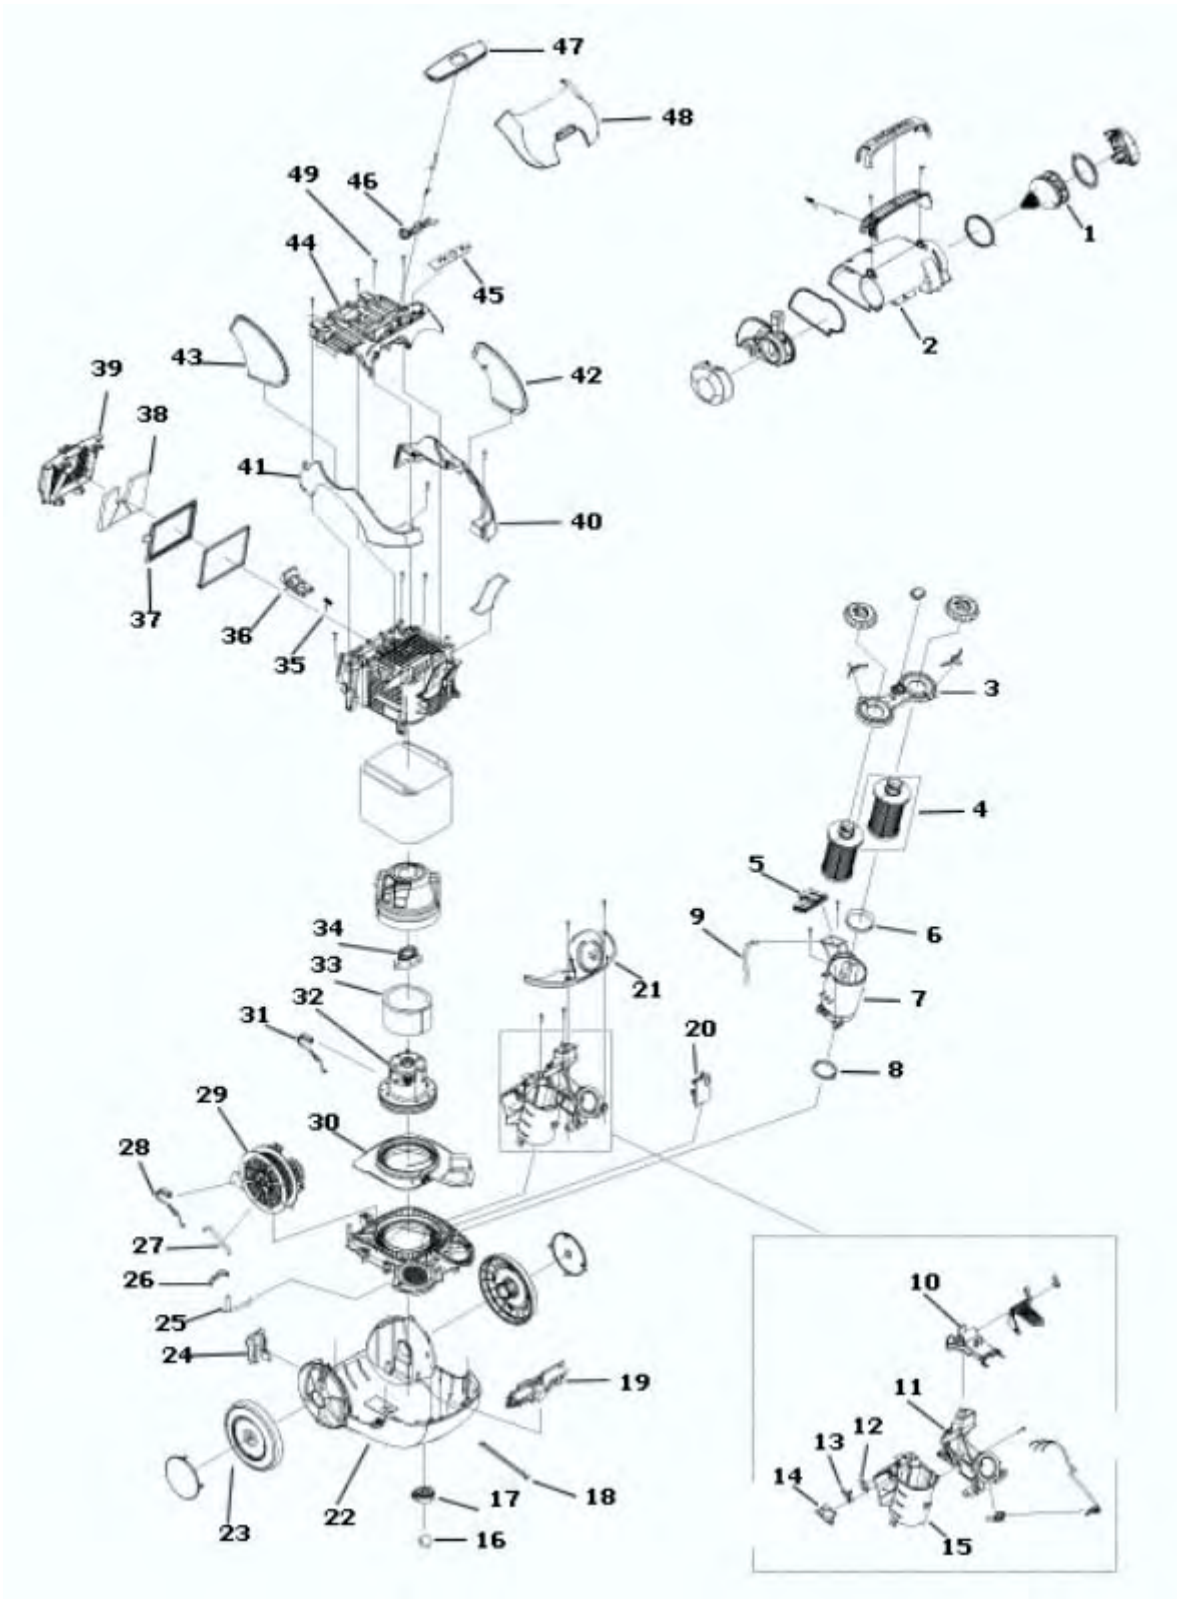

Canister - EL7055B/BZ

## Canister - EL7055B/BZ

Ref #	Part	Description	Comments	Qty
1	1180019-02	CYCLONE OUTLET		
2	1180017-27	DUST CUP CYCLONE ASSY		
3	1180013-02	CASSETTE FILTER		
4	900196701/8	TWIN CLEAN FILTERS - PACK		
5		Not Available		
6		Not Available		
7	1180011-01	CHAMBER FILTER		
8		Not Available		
9	1180056-01	COOLING HOSE		
10	2193378-01	FLAP COVER		
11	1180167-01	CABLE SUMP POWER SUPPLY		
12	1180080-02	LEVER MICROSWITCH		
13		Not Available		
14	1180155-51	SWITCH BOARD ASSEMBLY		
15	1180010-01	CHAMBER CLEANER		
16	6680981-61	FRONT WHEEL		
17	1096042-04	WHEEL SUPPORT		
18	1180132-51	CABLE		
19	1180136-56	SUMO BOARD		
20	1180110-06	MODULE - MAIN UL		
21	1180051-01	OUTER HOSE CONNECTION		
22	1180000-05	LOWER SHELL w/WHEELS		
23	1130608-02	REAR WHEEL		
24	1180084-01	COVER PLUG RECESS		
25		Not Available		
26		Not Available		
27		Not Available		
28	1180162-01	WIRE TO CORD WINDER		
29	1180073-58	CORD WINDER		
30	1180094-01	MOTOR SEAL		
31	1130969-01	CABLE - MOTOR TERMO UL		
32	63160	MOTOR ASSY - PACKAGED		
33	1130292-02	ABSORBENT INNER		
34	1130909-01	SUSPENSION - REAR DOM		
35	61403-1	SPRING - PKGD		
36	1180049-01	RELEASE BUTTON		
37	EL012B	HEPA FILTER PACKAGE		
38	1180071-01	ABSORBENT REAR FILTER LID		
39	1180006-01	FILTER LID REAR		
40	1180041-01	WHEEL HOUSE COVER LEFT		
41	1180042-01	WHEEL HOUSE COVER RIGHT		
42	1180039-02	SIDE COVER LEFT		
43	1180040-02	SIDE COVER RIGHT		
44	1180007-02	DISPLAY BOTTOM		
45	1180159-52	DISPLAY BOARD		
46	1180081-01	REFLECTOR	10 in package.	
47	77538	CLEANER CONTROL & GRPHCS		
48	1180009-22	FILTER COVER		
49	63146-1	SCREW PACKAGE		