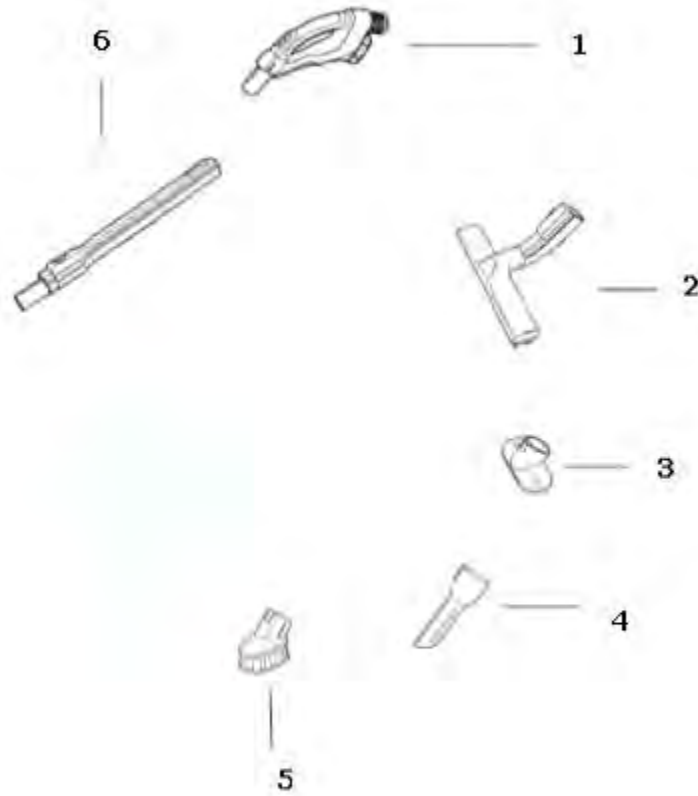

Accessories - EL7055B/BZ

Ref #	Part	Description	Comments	Qty
1	61054-3	Swivel Hose Assy		
2	75973-1	FLOOR & WALL BRUSH ASSEMB		
3	75985	NOZZLE - FURNITURE		
4	76250	NOZZLE - CREVICE		
5	75986	NOZZLE - DUSTING BRUSH		
6	75979-1	TELESCOPIC WAND ASSY.		
	76161-366N	CADDY - TOOL	Not Pictured	
OWNERS MANUAL	77764A		NO PICTURE	
	045027-355N	Sumo Adapter