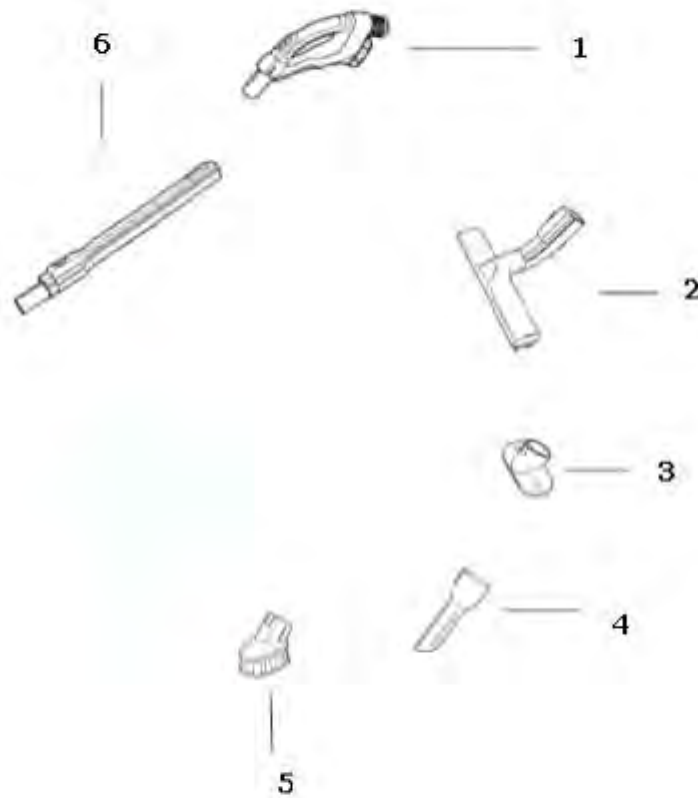

Ref #	Part	Description	Comments	Qty
1	61054-3	Swivel Hose Assy		
2	75973-1	FLOOR & WALL BRUSH ASSEMB		
3	75985	NOZZLE - FURNITURE		
4	76250	NOZZLE - CREVICE		
5	75986	NOZZLE - DUSTING BRUSH		
6	75979-1	TELESCOPIC WAND ASSY.		
	76161-366N	CADDY - TOOL	Not Pictured	
OWNERS MANUAL	77764A		NO PICTURE	
	045027-355N	Sumo Adapter