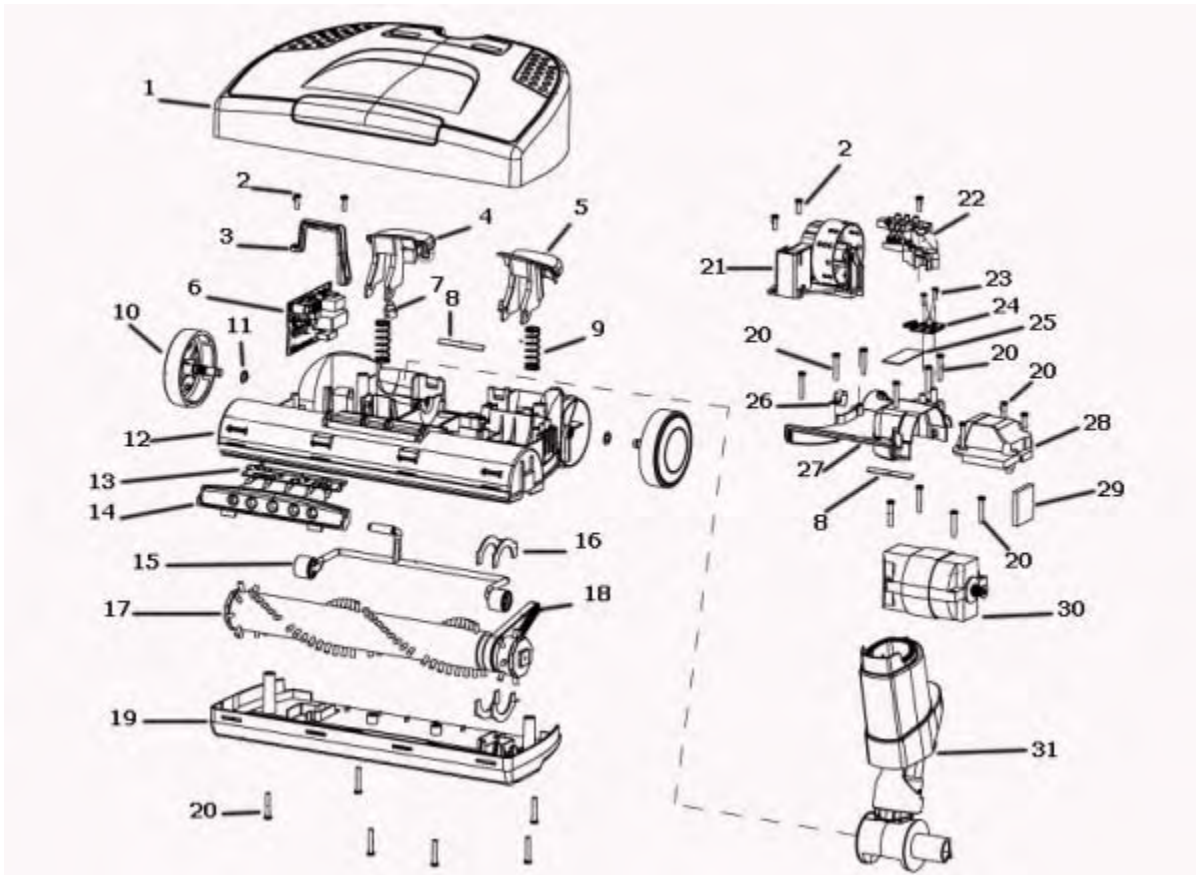

Powerhead EL7A - EL7055B/BZ

Ref #	Part	Description	Comments	Qty
1	NUE-017-2	HOOD ASSEMBLY (ELECTROLUX		
2	63399-1	SCREW PACKAGE		
3	NUE-149-119N	PCB FIX BRACKET		
4	78188	HGT ADJ PEDAL & GRAPHICS		
5	78190	HANDLE RELEASE & GRAPHICS		
6	NUE-012A	UNIT MAIN PCB ASSEMBLY		
7	NUE-206	INSERT - PEDAL		
8	NUE-408	T-JOINT SEALING FELT		
9	NUE-208	SPRINT FOR PIVOT ARM		
10	NUE-014	REAR WHEEL ASSEMBLY		
11	54432-2	PACKAGE - RETAINING RING		
12	16099-2	BASE ASSEMBLY - CARTONED		
13	NUE-010	HEADLIGHT PCB ASSEMBLY		
14	NUE-150-392P	LED FIX COVER		
15	NUE-004	FRONT AXLE ASSEMBLY		
16	NUE-407	FILTER WASHER - LOWER		
17	61699-2	BRUSHROLL ASSY - CARTONED		
18	NUE-401	POLY V5 BELT		
19	NUE-131-366N	SOLE PLATE		
20	63399-2	SCREW PACKAGE		
21	NUE-007	ACTUATOR ASSEMBLY		
22	NUE-011	HEIGHT INDICATOR ASSEMBLY		
23	63399-3	SCREW PACKAGE		
24	NUE-013	OVERLOAD INDICATOR PCB AS	Powerhead Assy. complete.	
25	NUE-411	FOAM PAD		
26	NUE-219	SPRING PLATE		
27	NUE-103-119N	AIR CHANNEL COVER		
28	NUE-107-119N	MOTOR COVER		
29	NUE-413	VENT FOAM FOR MOTOR		
30	NUE-006	MOTOR ASSEMBLY		
31	NUE-003	COUPLING ASSEMBLY		
	NUE-109-366N	C-CLAMP		
	EL7A