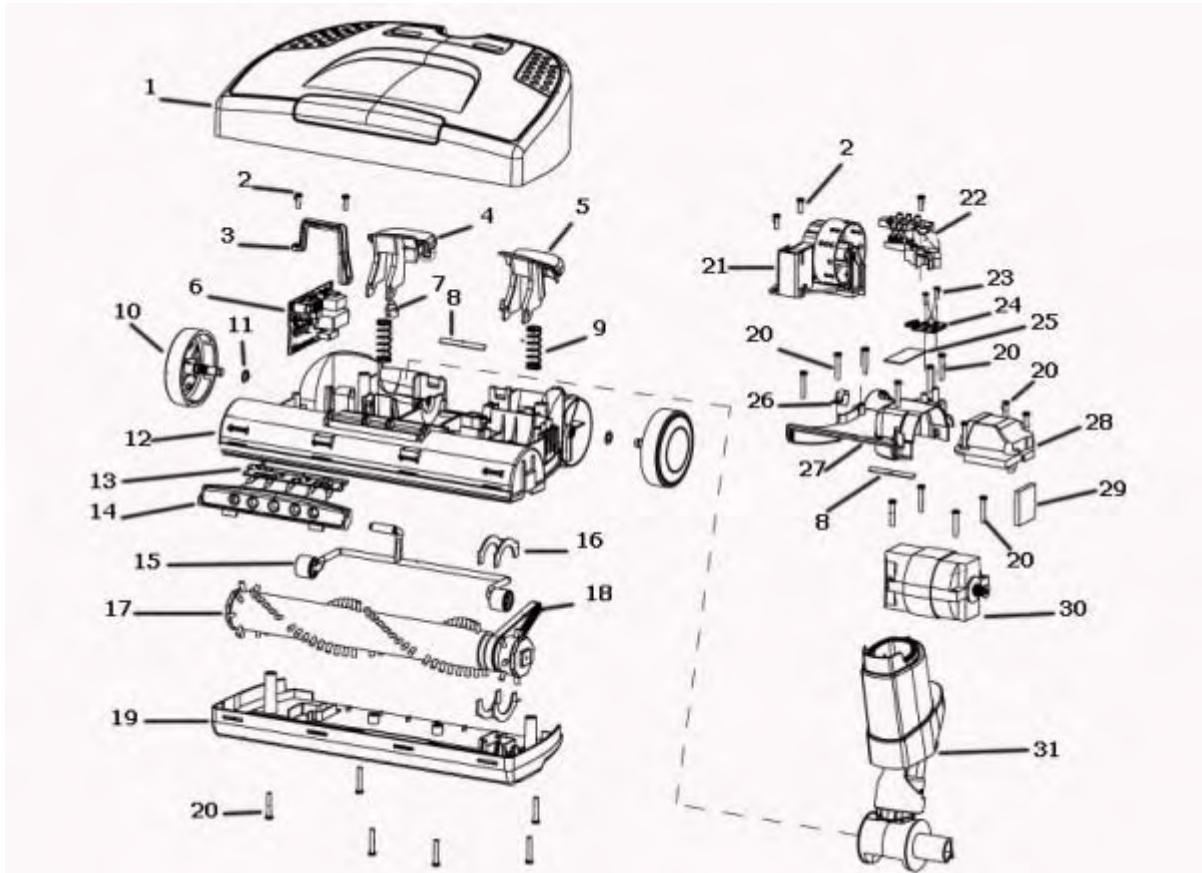

----- Manual continues below -----

Canister - EL7055B/BZ

Ref #	Part	Description	Comments	Qty
1	1180019-02	CYCLONE OUTLET		
2	1180017-27	DUST CUP CYCLONE ASSY		
3	1180013-02	CASSETTE FILTER		
4	900196701/8	TWIN CLEAN FILTERS - PACK		
5		Not Available		
6		Not Available		
7	1180011-01	CHAMBER FILTER		
8		Not Available		
9	1180056-01	COOLING HOSE		
10	2193378-01	FLAP COVER		
11	1180167-01	CABLE SUMP POWER SUPPLY		
12	1180080-02	LEVER MICROSWITCH		
13		Not Available		
14	1180155-51	SWITCH BOARD ASSEMBLY		
15	1180010-01	CHAMBER CLEANER		
16	6680981-61	FRONT WHEEL		
17	1096042-04	WHEEL SUPPORT		
18	1180132-51	CABLE		
19	1180136-56	SUMO BOARD		
20	1180110-06	MODULE - MAIN UL		
21	1180051-01	OUTER HOSE CONNECTION		
22	1180000-05	LOWER SHELL w/WHEELS		
23	1130608-02	REAR WHEEL		
24	1180084-01	COVER PLUG RECESS		
25		Not Available		
26		Not Available		
27		Not Available		
28	1180162-01	WIRE TO CORD WINDER		
29	1180073-58	CORD WINDER		
30	1180094-01	MOTOR SEAL		
31	1130969-01	CABLE - MOTOR TERMO UL		
32	63160	MOTOR ASSY - PACKAGED		
33	1130292-02	ABSORBENT INNER		
34	1130909-01	SUSPENSION - REAR DOM		
35	61403-1	SPRING - PKGD		
36	1180049-01	RELEASE BUTTON		
37	EL012B	HEPA FILTER PACKAGE		
38	1180071-01	ABSORBENT REAR FILTER LID		
39	1180006-01	FILTER LID REAR		
40	1180041-01	WHEEL HOUSE COVER LEFT		
41	1180042-01	WHEEL HOUSE COVER RIGHT		
42	1180039-02	SIDE COVER LEFT		
43	1180040-02	SIDE COVER RIGHT		
44	1180007-02	DISPLAY BOTTOM		
45	1180159-52	DISPLAY BOARD		
46	1180081-01	REFLECTOR	10 in package.	
47	77538	CLEANER CONTROL & GRPHCS		
48	1180009-22	FILTER COVER		
49	63146-1	SCREW PACKAGE		