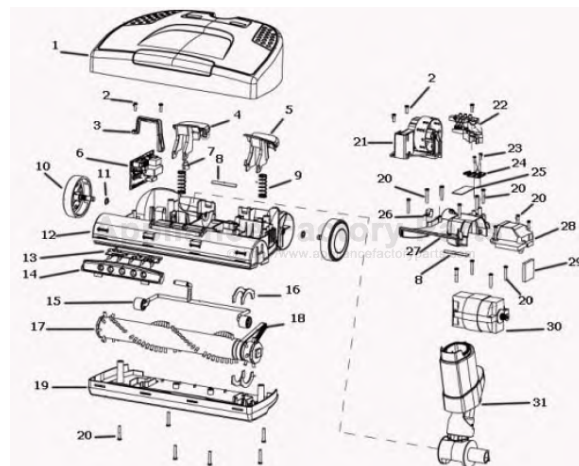

[Find Your Eureka Vacuum Cleaner Parts - Select From 853 Models](#)

----- Manual continues below -----