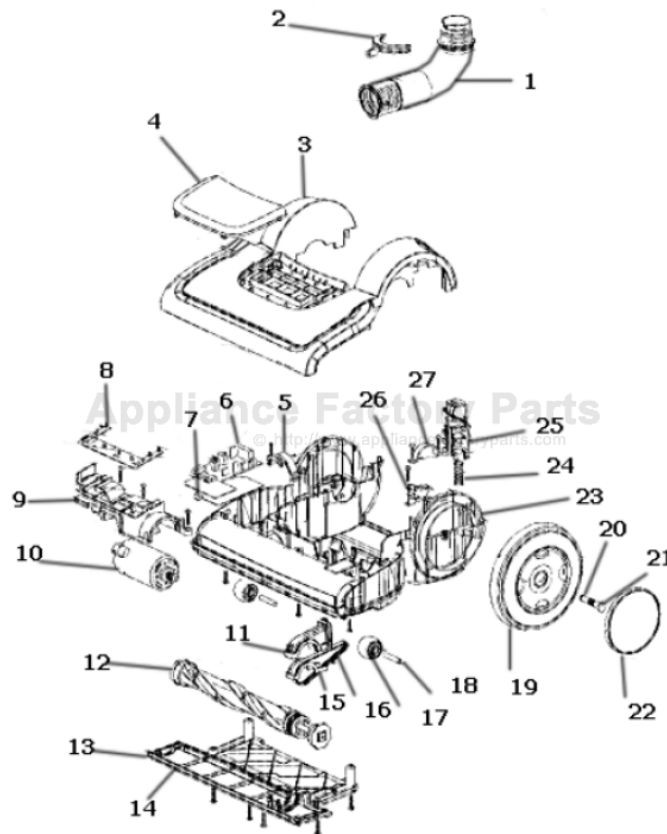

[Find Your Eureka Vacuum Cleaner Parts - Select From 853 Models](#)

----- Manual continues below -----