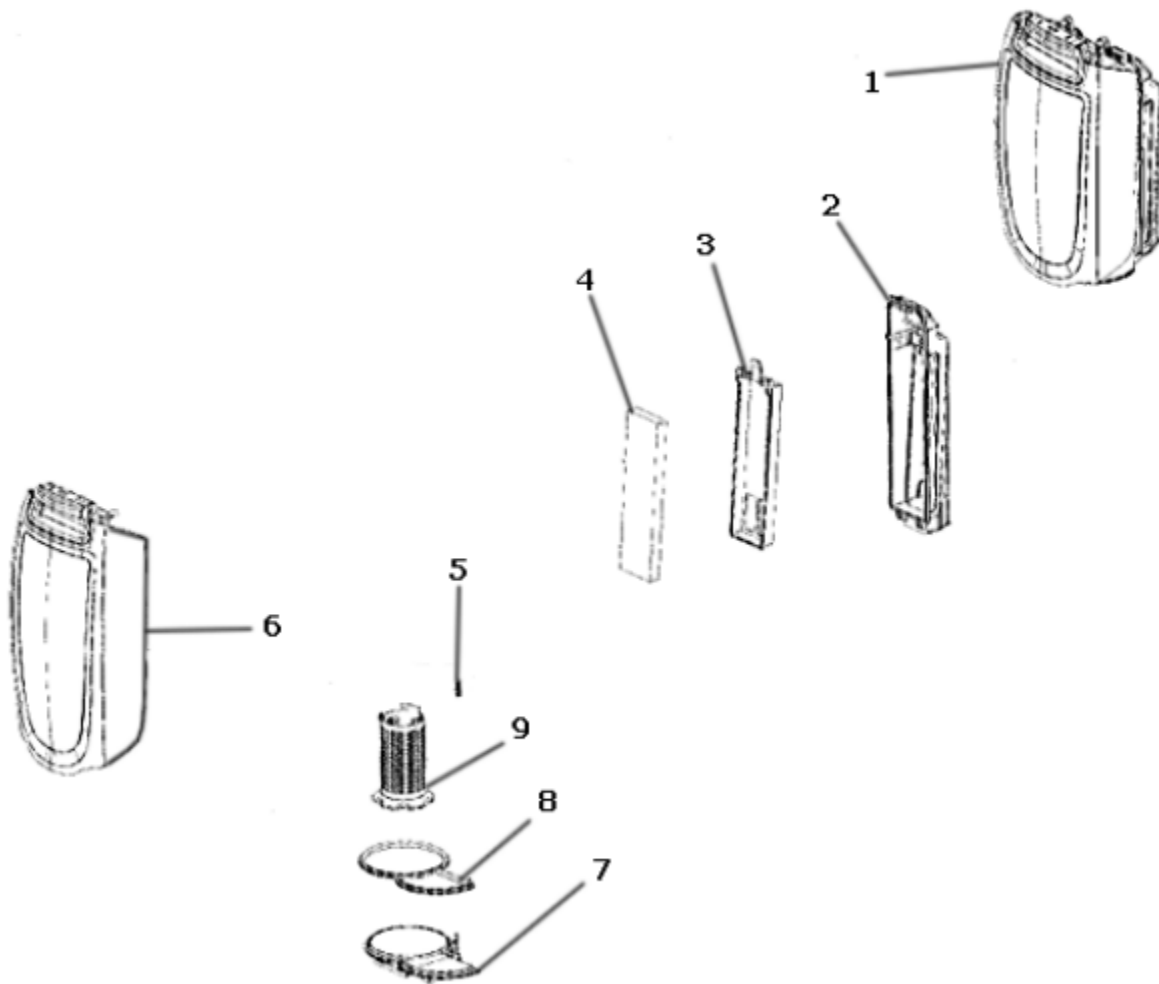

Base & Hood - EL8501A

Base & Hood - EL8501A

Ref #	Part	Description	Comments	Qty
1	80375	BASE HOSE ASSEMBLY		
2	79084-119N	CLIP - BASE HOSE		
3	15891-4	HOOD & FURNITURE GRD ASSY		
4	80306	DISPLAY PANEL ASSEMBLY		
5	79926-119N	CLAMP - BASE HOSE		
6	78532A	MAIN PC BOARD (US)		
7	80831	FIBER BOARD (ELECTRONICS)		
8	80794	PCB - DISPLAY		
9	78533-366N	COVER - BRUSHROLL MOTOR		
10	15899-1	BRUSHROLL MOTOR & PULLEY		
11	79094-366N	CAP - BELT		
12	15898-1	BRUSHROLL ASSY - CARTONED		
13	80350	SOLEPLATE ASSEMBLY		
14	79091	GASKET - SOLEPLATE		
15	81021	FELT - SOLEPLATE		
16	77133	BELT - POLY V		
17	80349	FRONT WHEEL ASSEMBLY		
18	79047	AXLE - FRONT WHEEL		
19	79044A	REAR WHEEL ASSEMBLY		
20	54432-2	PACKAGE - RETAINING RING		
21				
22	78541-489N	CAP - HUB		
23	80378B-1	BASE & PAINT ASSEMBLY		
24	79092	SPRING - HANDLE RELEASE		
25	80795	HANDLE RELEASE ASSEMBLY		
26	59397-8	MICRO SWITCH & BRACKET AS		
27	61614	CLAMP		

Dust Cup Assembly - EL8501A

Dust Cup Assembly - EL8501A

Ref #	Part	Description	Comments	Qty
1	79027-4	CYCLONE ASSEMBLY		
2	80362-1	PRE-MOTOR FILTER COVER AS		
3	79941	FILTER FRAME ASSEMBLY		
4	79032	FILTER - FOAM		
5	15896-1	SPRING - PACKAGED		
6	80364-4	CYCLONE COVER ASSEMBLY		
7	78544-366N	LID - BOTTOM		
8	78892-366N	SEAL - BOTTOM LID		
9	78547-489N	SCREEN		