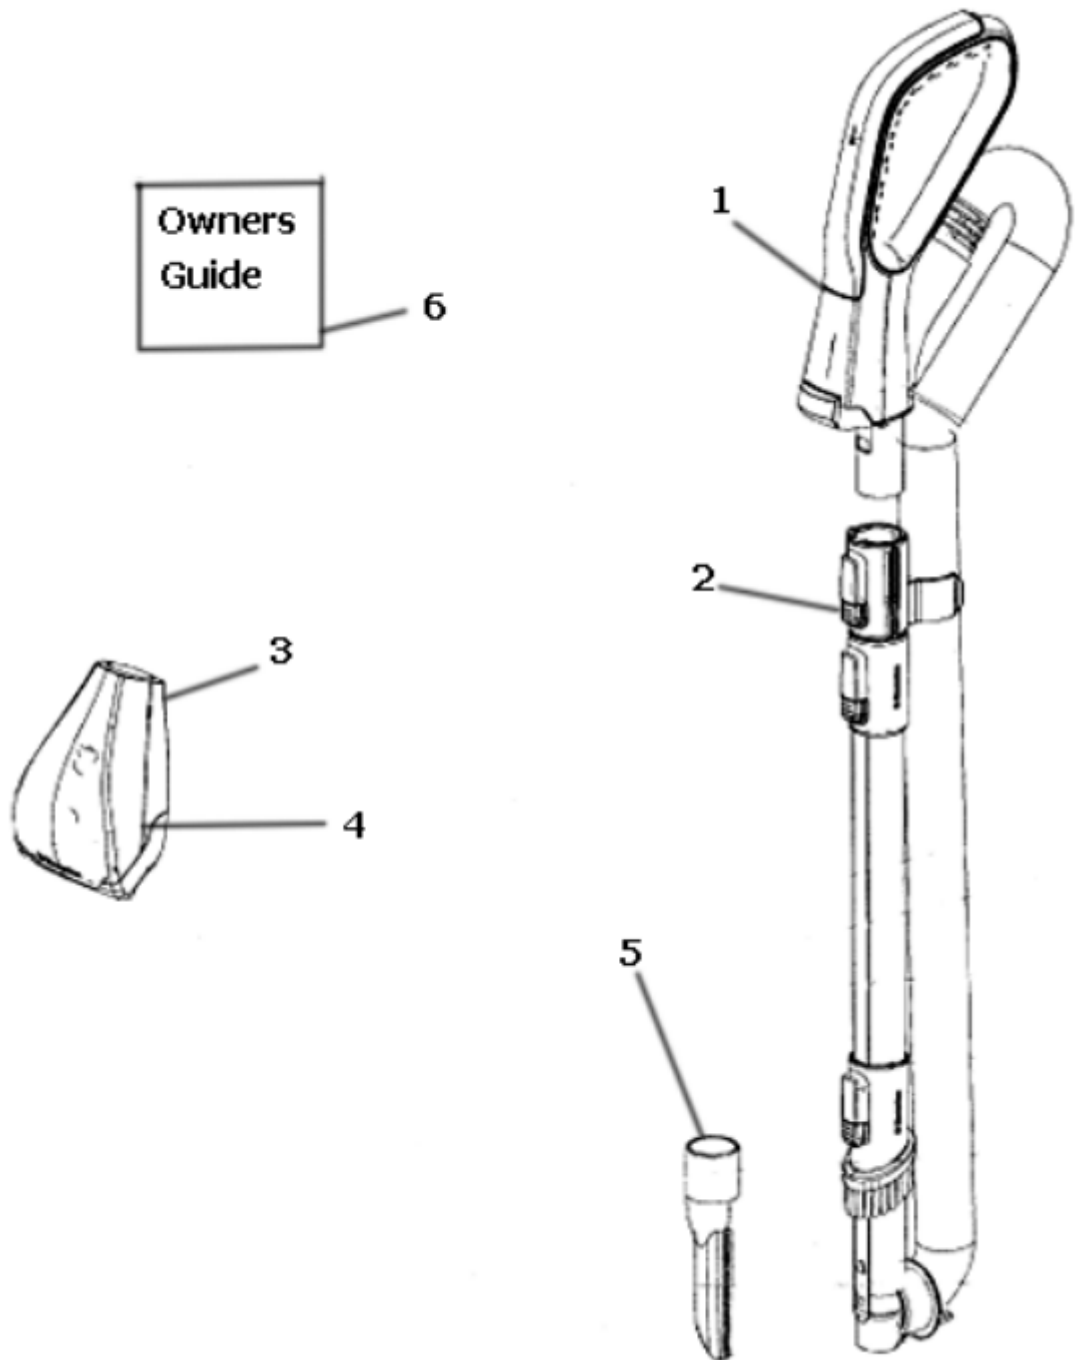

----- Manual continues below -----

Base & Hood - EL8501A

Ref #	Part	Description	Comments	Qty
1	80375	BASE HOSE ASSEMBLY		
2	79084-119N	CLIP - BASE HOSE		
3	15891-4	HOOD & FURNITURE GRD ASSY		
4	80306	DISPLAY PANEL ASSEMBLY		
5	79926-119N	CLAMP - BASE HOSE		
6	78532A	MAIN PC BOARD (US)		
7	80831	FIBER BOARD (ELECTRONICS)		
8	80794	PCB - DISPLAY		
9	78533-366N	COVER - BRUSHROLL MOTOR		
10	15899-1	BRUSHROLL MOTOR & PULLEY		
11	79094-366N	CAP - BELT		
12	15898-1	BRUSHROLL ASSY - CARTONED		
13	80350	SOLEPLATE ASSEMBLY		
14	79091	GASKET - SOLEPLATE		
15	81021	FELT - SOLEPLATE		
16	77133	BELT - POLY V		
17	80349	FRONT WHEEL ASSEMBLY		
18	79047	AXLE - FRONT WHEEL		
19	79044A	REAR WHEEL ASSEMBLY		
20	54432-2	PACKAGE - RETAINING RING		
21				
22	78541-489N	CAP - HUB		
23	80378B-1	BASE & PAINT ASSEMBLY		
24	79092	SPRING - HANDLE RELEASE		
25	80795	HANDLE RELEASE ASSEMBLY		
26	59397-8	MICRO SWITCH & BRACKET AS		
27	61614	CLAMP		

Dust Cup Assembly - EL8501A

Dust Cup Assembly - EL8501A

Ref #	Part	Description	Comments	Qty
1	79027-4	CYCLONE ASSEMBLY		
2	80362-1	PRE-MOTOR FILTER COVER AS		
3	79941	FILTER FRAME ASSEMBLY		
4	79032	FILTER - FOAM		
5	15896-1	SPRING - PACKAGED		
6	80364-4	CYCLONE COVER ASSEMBLY		
7	78544-366N	LID - BOTTOM		
8	78892-366N	SEAL - BOTTOM LID		
9	78547-489N	SCREEN		

Handle & Accessories - EL8501A

Ref #	Part	Description	Comments	Qty
1	15890-4	HANDLE & HOSE ASSY - CART		
2	78936A	WAND ASSEMBLY		
3	79251-1	TURBO NOZZLE ASSEMBLY		
4	79270	BELT		
5	78519-366N	TOOL - CREVICE		
6	79976	OWNERS GUIDE		