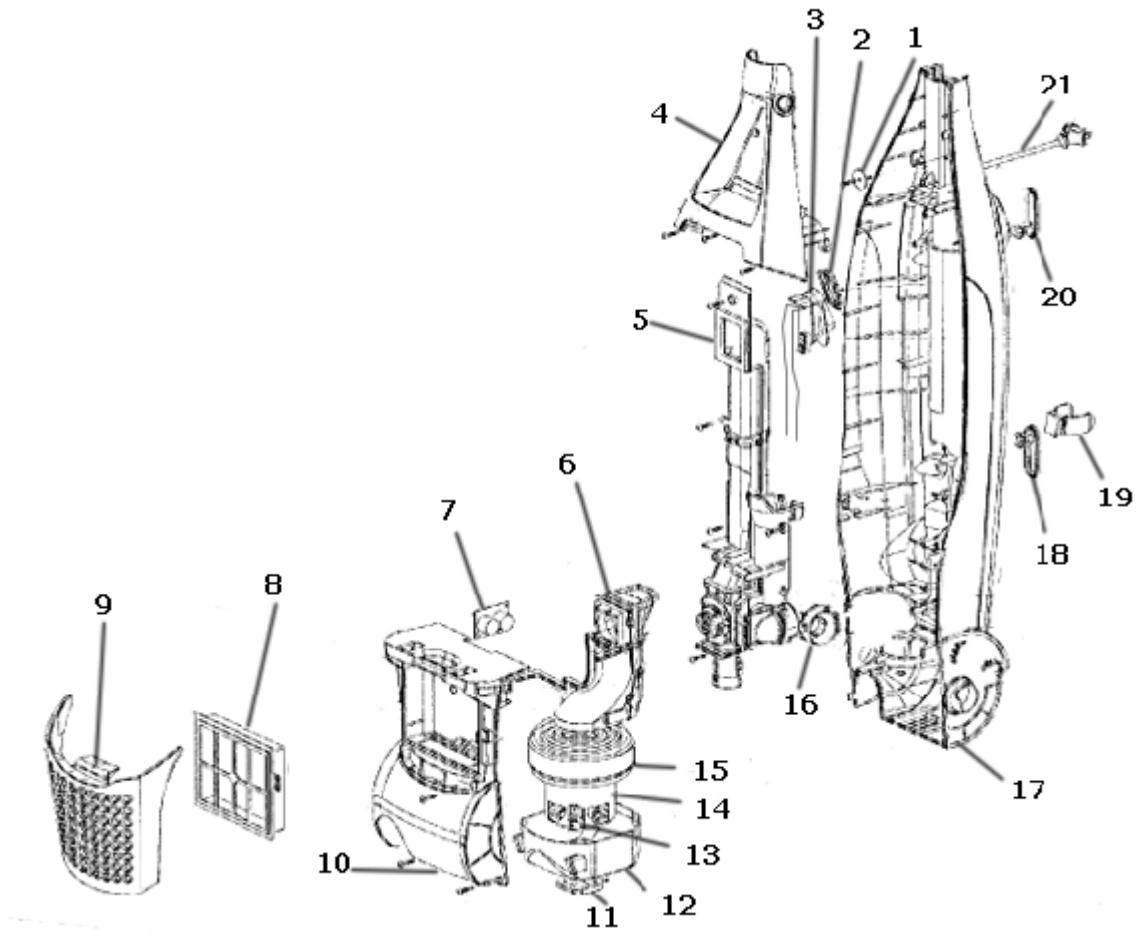

Main Body - EL8501A

Ref #	Part	Description	Comments	Qty
1	74178	WASHER - FIBER		
2	80345	SWITCH COVER & GRAPHICS A		
3	80376	SWITCH HOUSING ASSEMBLY		
4	80366-4	TOP COVER & BUCKLE ASSEMB		
5	79051	VALVE ASSEMBLY		
6	79050	AIR CHUTE ASSEMBLY		
7	78899	PCB - PRESSURE SENSOR		
8	39938-4	FILTER - "H" SERIES		
9	15895-2	FILTER COVER ASSY - PACKA		
10	15894-1	MOTOR COVER ASSY - PACKAG		
11	78901	GROMMET - MOTOR		
12	79465-119N	MOTOR SHROUD		
13				
14	15897-1	MOTOR ASSY - CARTONED		
15	79742	GASKET - MOTOR CAN		
16	79741-119N	COVER - SUCTION		
17	15893-1	REAR HOUSING & PAINT ASSE		
18	79070	QUICK CORD RELEASE ASSEMB		
19	79220-489N	LOWER HOSE HOOK		
20	79070	QUICK CORD RELEASE ASSEMB		
21	39584-29	CORD - LOW LEAD (17 GA)		
	79088	FILTER - SAFETY