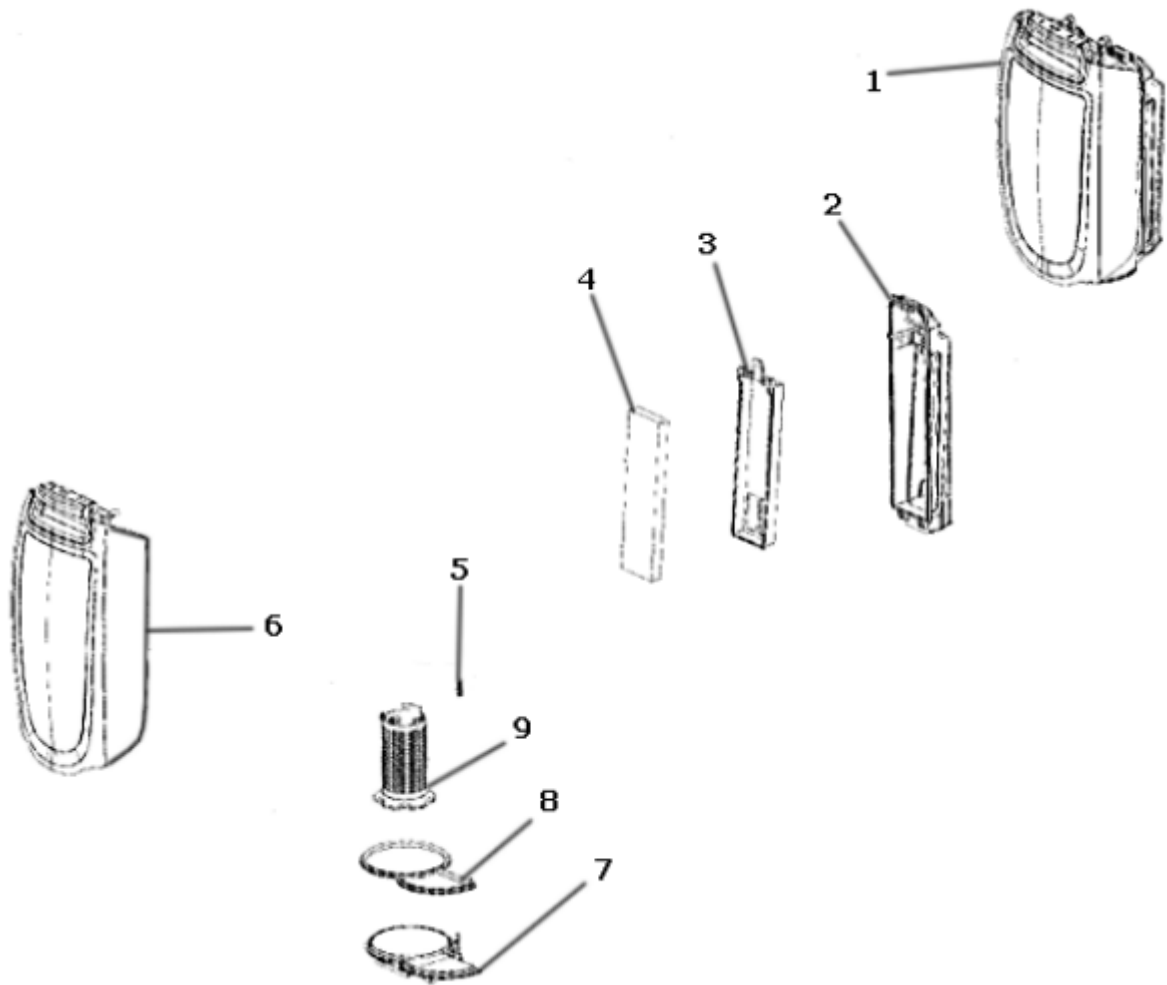

Dust Cup Assembly - EL8501A

Dust Cup Assembly - EL8501A

Ref #	Part	Description	Comments	Qty
1	79027-4	CYCLONE ASSEMBLY		
2	80362-1	PRE-MOTOR FILTER COVER AS		
3	79941	FILTER FRAME ASSEMBLY		
4	79032	FILTER - FOAM		
5	15896-1	SPRING - PACKAGED		
6	80364-4	CYCLONE COVER ASSEMBLY		
7	78544-366N	LID - BOTTOM		
8	78892-366N	SEAL - BOTTOM LID		
9	78547-489N	SCREEN