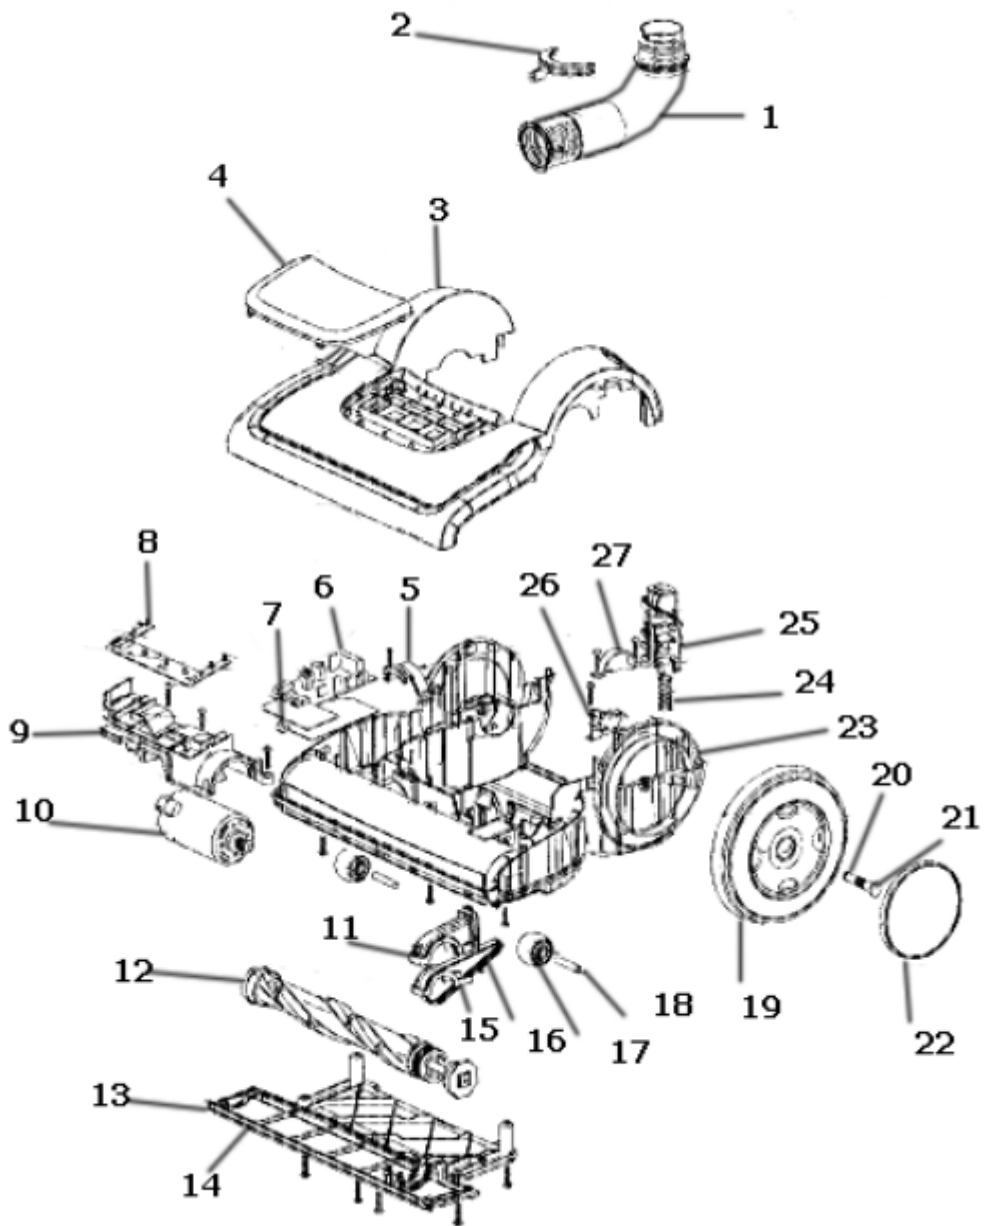

----- Manual continues below -----

Base & Hood - EL8501A

Ref #	Part	Description	Comments	Qty
1	80375	BASE HOSE ASSEMBLY		
2	79084-119N	CLIP - BASE HOSE		
3	15891-4	HOOD & FURNITURE GRD ASSY		
4	80306	DISPLAY PANEL ASSEMBLY		
5	79926-119N	CLAMP - BASE HOSE		
6	78532A	MAIN PC BOARD (US)		
7	80831	FIBER BOARD (ELECTRONICS)		
8	80794	PCB - DISPLAY		
9	78533-366N	COVER - BRUSHROLL MOTOR		
10	15899-1	BRUSHROLL MOTOR & PULLEY		
11	79094-366N	CAP - BELT		
12	15898-1	BRUSHROLL ASSY - CARTONED		
13	80350	SOLEPLATE ASSEMBLY		
14	79091	GASKET - SOLEPLATE		
15	81021	FELT - SOLEPLATE		
16	77133	BELT - POLY V		
17	80349	FRONT WHEEL ASSEMBLY		
18	79047	AXLE - FRONT WHEEL		
19	79044A	REAR WHEEL ASSEMBLY		
20	54432-2	PACKAGE - RETAINING RING		
21				
22	78541-489N	CAP - HUB		
23	80378B-1	BASE & PAINT ASSEMBLY		
24	79092	SPRING - HANDLE RELEASE		
25	80795	HANDLE RELEASE ASSEMBLY		
26	59397-8	MICRO SWITCH & BRACKET AS		
27	61614	CLAMP		

Dust Cup Assembly - EL8501A

Dust Cup Assembly - EL8501A

Ref #	Part	Description	Comments	Qty
1	79027-4	CYCLONE ASSEMBLY		
2	80362-1	PRE-MOTOR FILTER COVER AS		
3	79941	FILTER FRAME ASSEMBLY		
4	79032	FILTER - FOAM		
5	15896-1	SPRING - PACKAGED		
6	80364-4	CYCLONE COVER ASSEMBLY		
7	78544-366N	LID - BOTTOM		
8	78892-366N	SEAL - BOTTOM LID		
9	78547-489N	SCREEN		

Handle & Accessories - EL8501A

Ref #	Part	Description	Comments	Qty
1	15890-4	HANDLE & HOSE ASSY - CART		
2	78936A	WAND ASSEMBLY		
3	79251-1	TURBO NOZZLE ASSEMBLY		
4	79270	BELT		
5	78519-366N	TOOL - CREVICE		
6	79976	OWNERS GUIDE		