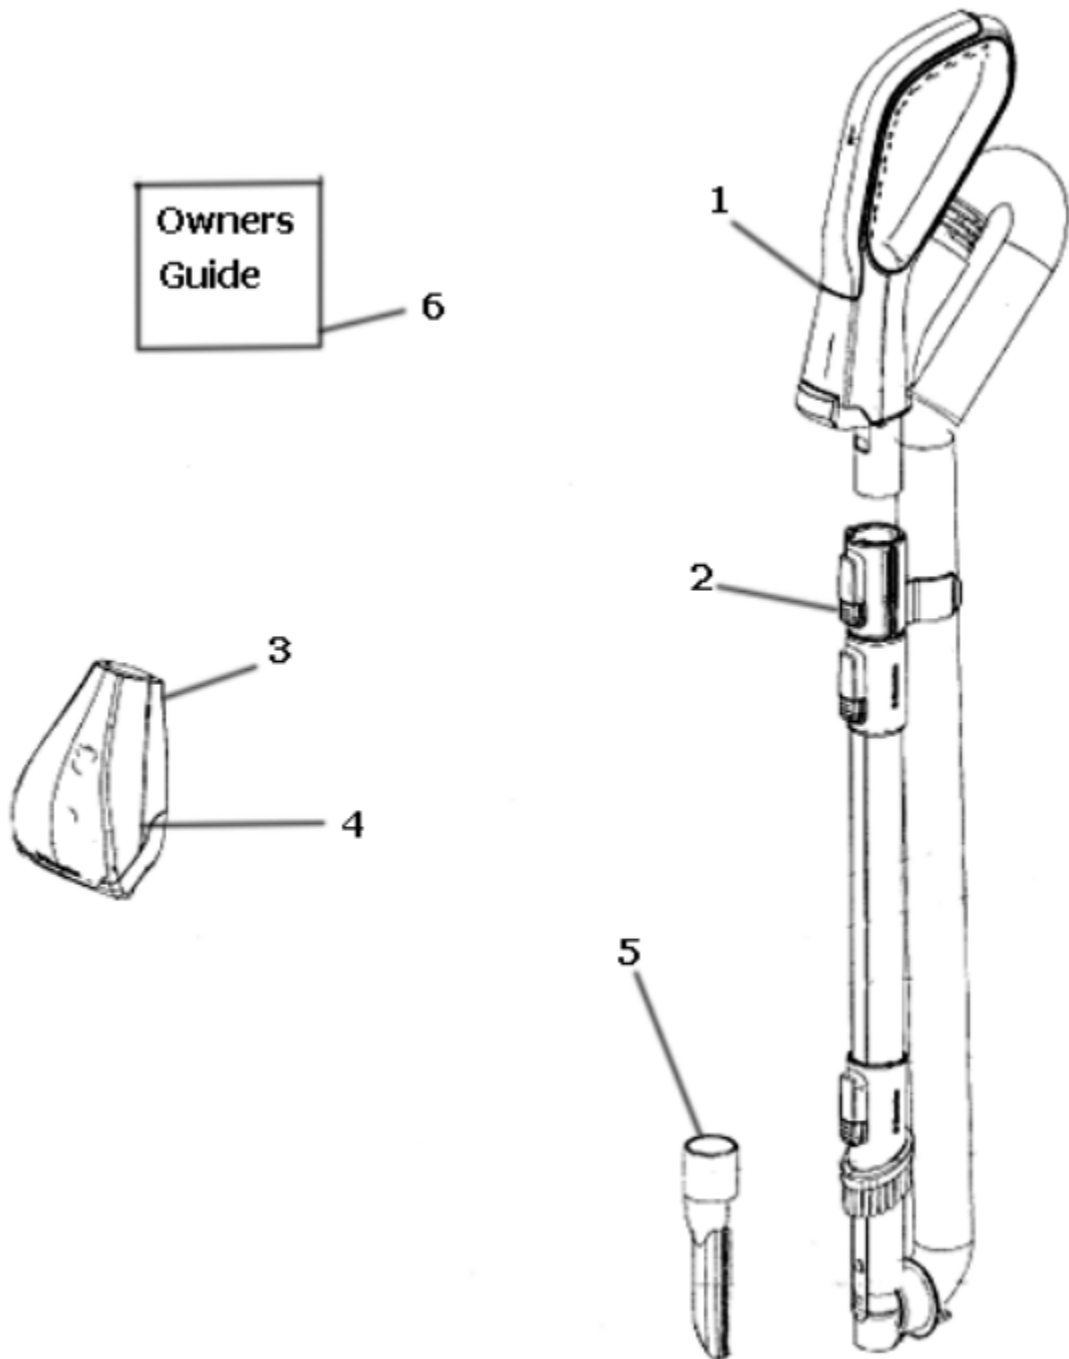

Base & Hood - EL8501A

Base & Hood - EL8501A

Ref #	Part	Description	Comments	Qty
1	80375	BASE HOSE ASSEMBLY		
2	79084-119N	CLIP - BASE HOSE		
3	15891-4	HOOD & FURNITURE GRD ASSY		
4	80306	DISPLAY PANEL ASSEMBLY		
5	79926-119N	CLAMP - BASE HOSE		
6	78532A	MAIN PC BOARD (US)		
7	80831	FIBER BOARD (ELECTRONICS)		
8	80794	PCB - DISPLAY		
9	78533-366N	COVER - BRUSHROLL MOTOR		
10	15899-1	BRUSHROLL MOTOR & PULLEY		
11	79094-366N	CAP - BELT		
12	15898-1	BRUSHROLL ASSY - CARTONED		
13	80350	SOLEPLATE ASSEMBLY		
14	79091	GASKET - SOLEPLATE		
15	81021	FELT - SOLEPLATE		
16	77133	BELT - POLY V		
17	80349	FRONT WHEEL ASSEMBLY		
18	79047	AXLE - FRONT WHEEL		
19	79044A	REAR WHEEL ASSEMBLY		
20	54432-2	PACKAGE - RETAINING RING		
21				
22	78541-489N	CAP - HUB		
23	80378B-1	BASE & PAINT ASSEMBLY		
24	79092	SPRING - HANDLE RELEASE		
25	80795	HANDLE RELEASE ASSEMBLY		
26	59397-8	MICRO SWITCH & BRACKET AS		
27	61614	CLAMP		

Dust Cup Assembly - EL8501A

Dust Cup Assembly - EL8501A

Ref #	Part	Description	Comments	Qty
1	79027-4	CYCLONE ASSEMBLY		
2	80362-1	PRE-MOTOR FILTER COVER AS		
3	79941	FILTER FRAME ASSEMBLY		
4	79032	FILTER - FOAM		
5	15896-1	SPRING - PACKAGED		
6	80364-4	CYCLONE COVER ASSEMBLY		
7	78544-366N	LID - BOTTOM		
8	78892-366N	SEAL - BOTTOM LID		
9	78547-489N	SCREEN		