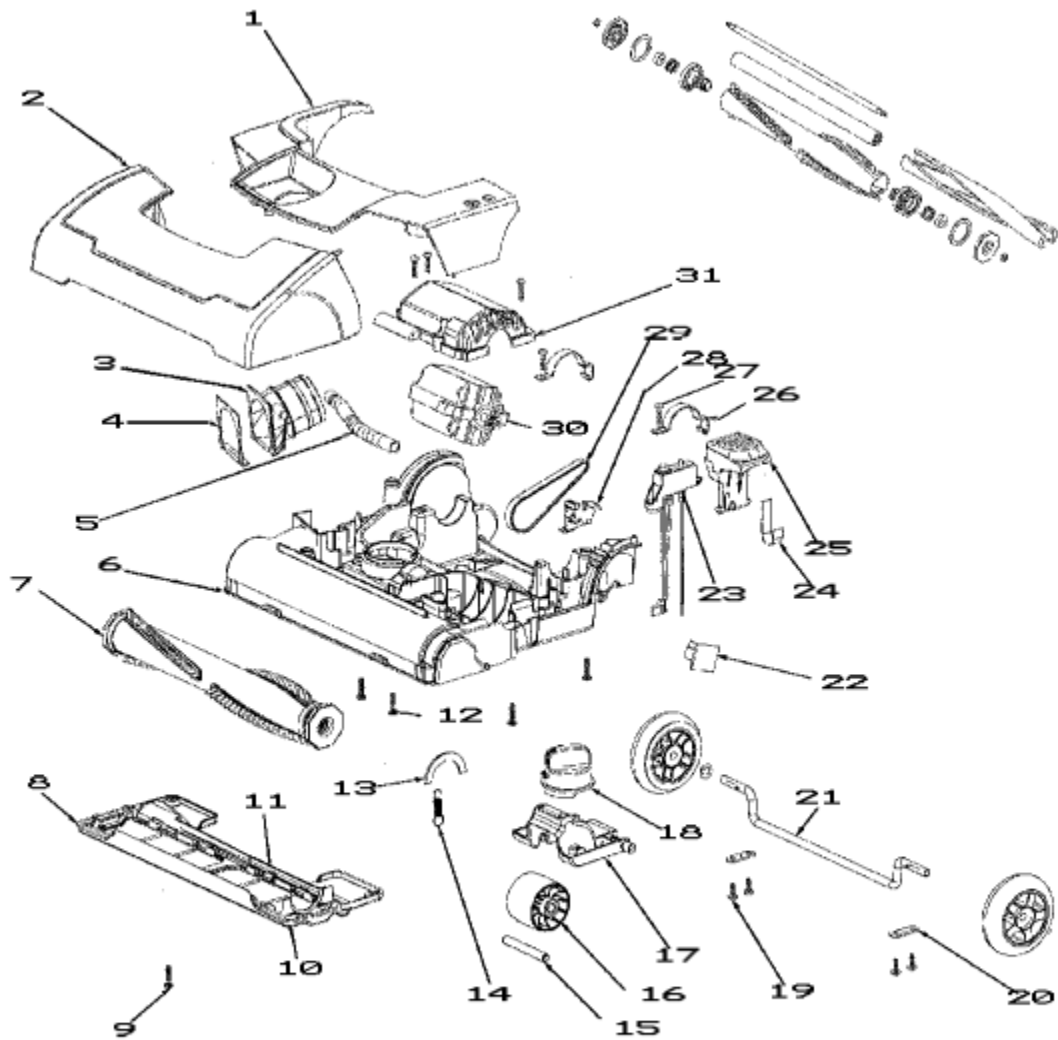

Base & Hood - EP9110A

Base & Hood - EP9110A

Ref #	Part	Description	Comments	Qty
1	63862-4	HOOD ASSEMBLY - PACKAGED		
2	63863-4	GUARD, CARRIER & GRPHCS-P		
3	77134A-119N	ADAPTER - BASE		
4	77130	GASKET - ADAPTER		
5	77822	TUBE - COOLING		
6	63857	BASE ASSEMBLY - PACKAGED		
7	63858-1	BRUSHROLL - CARTONED		
	53158	LOCK NUT PACKAGE		
	76995	END CAP		
	77124	WASHER - FELT		
	53114	BEARING - DISTURBULATOR P		
	76993	PULLEY		
	76991	BRUSHROLL - CARTONED		
	63859-1	BRISTLE STRIPS - PACKAGED		
	76996	RETAINER - BEARING		
	53115	PACKAGE - TOLERANCE RING		
8	77143	SOLEPLATE, FELT & GASKET ASSY		
9	54669-6	SCREW PACKAGE		
10	78580	GASKET - SOLEPLATE		
11	78907	GASKET - SOLEPLATE REAR		
12	53238-27	SCREW PACKAGE		
13	77129	FELT - SOLEPLATE		
14	54943	SPRING PACKAGE		
15	77411	FRONT AXLE		
16	77117-355N	FRONT WHEEL W/IN MOLD BUS		
17	77116-355N	WHEEL - CARRIAGE		
18	77114-380N	KNOB - HEIGHT ADJUSTMENT		
19	53238-11	SCREW PACKAGE		
20	53201	AXLE CLAMP - PACKAGED		
21	63860	REAR WHEEL & AXLE ASSEMBL		
22	78652A	VULCANIZED PAPER - MICROS		
23	78290-1	RETAINER ASSEMBLY		
24	77136	SPRING - HANDLE RELEASE		
25	77135-380N	HANDLE RELEASE		
26	77140	CLAMP - MOTOR		
27	53238-27	SCREW PACKAGE		
28	59397-7	MICRO SWITCH & BRACKET AS		
29	77133	BELT - POLY V		
30	63861	BRUSHROLL MOTOR ASSY - CT		
31	77132-119N	COVER - BRUSHROLL MOTOR		
	79380	GASKET - BRUSHROLL MOTOR