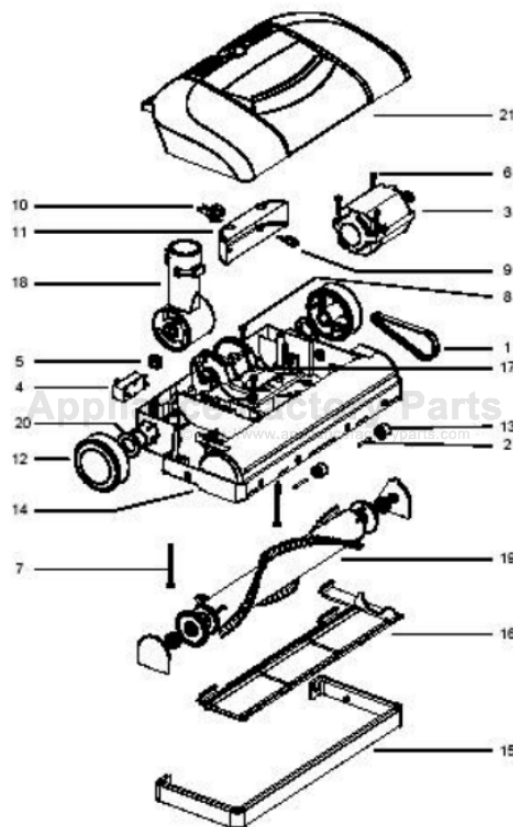

This Owner's Manual is provided and hosted by [Appliance Factory Parts](#).

Eureka EXL1250 Owner's Manual

[Shop genuine replacement parts for Eureka EXL1250](#)

[Find Your Eureka Vacuum Cleaner Parts - Select From 853 Models](#)

----- Manual continues below -----

EXL 1250

204022

EXL1250 - 204022

Ref #	Part	Description	Comments	Qty
	E-155554	BELT - COGGED		
	E-155604	SHAFT: ROLR WHL		
	E-155209	MOTOR (UQ251200-81R10)		
	E-100424	CIRCUIT BREAKER		
	E-155318	CORD STRAIN RELIEF (53190-1)		
	E-160341	MOTOR ASSY SCREW		
	E-160342	HOOD ASSY SCREW		
	E-160343	SOCKET COVER SCREW		
	E-155211	HALOGEN LAMP (20 watt)		
	E-155212	LAMP HOLDER		
	E-155213	DEFLECTOR		
	E-155214	REAR WHEEL ASSY.		
	E-155215	ROLLER WHEEL		
	E-155216	BASE		
	E-155217	BUMPER		
	E-155218	BRUSHROLL COVER		
	E-155219	COVER SOCKET		
	E-155220	NECK GREY		
	E-155222A	BRUSH ROLL(ADVOCATE)		
	E-155621	FELT WASHER PREM/IMP		
	E-155223	Hood.		
	E-155224	WIRE:BLK W/TERMINALS	NOT ILLUSTRATED	
	E-155221	SOCKET:EZ CHANGE GRAY	NOT ILLUSTRATED	
	E-155210	POWERHEAD CORD	NOT LISTED	