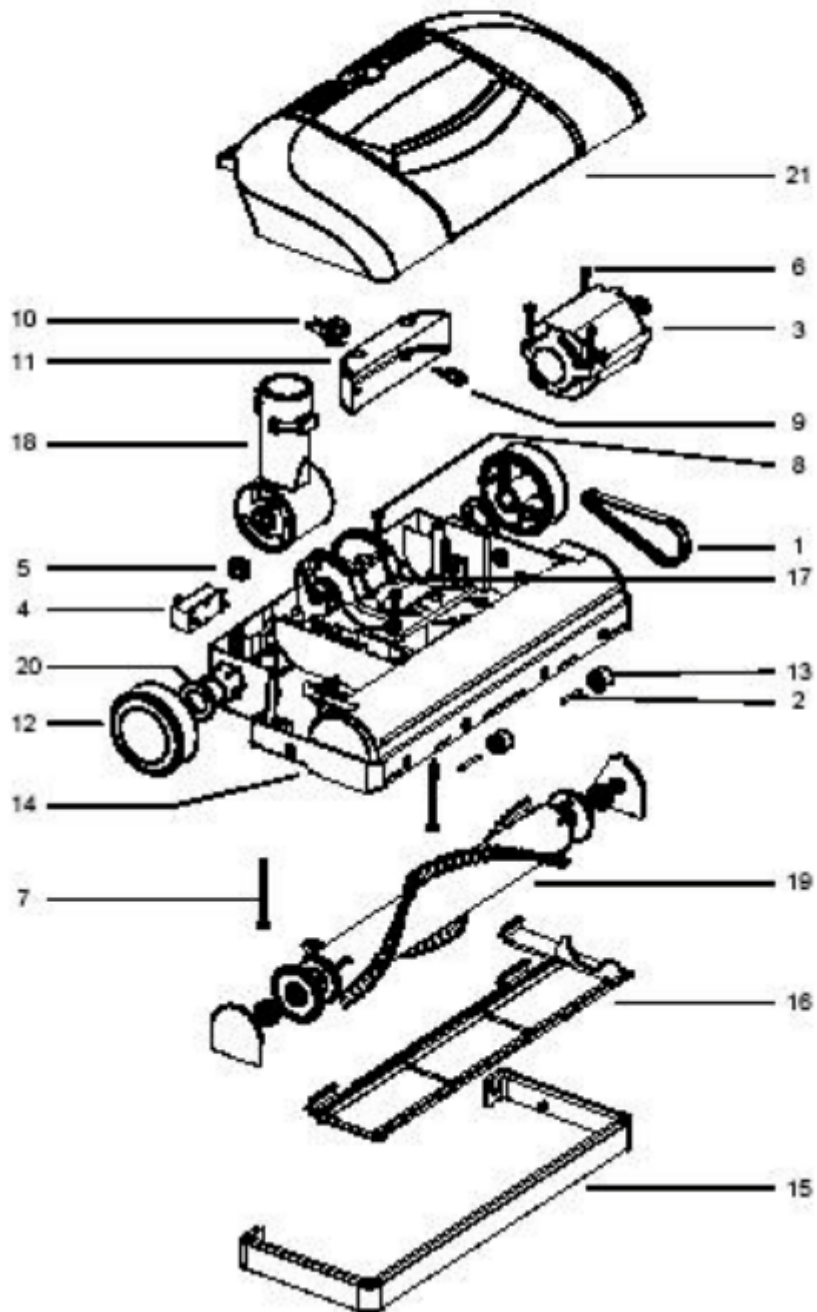

----- Manual continues below -----

EXL 1250

204022

EXL1250 - 204022

Ref #	Part	Description	Comments	Qty
	E-155554	BELT - COGGED		
	E-155604	SHAFT: ROLR WHL		
	E-155209	MOTOR (UQ251200-81R10)		
	E-100424	CIRCUIT BREAKER		
	E-155318	CORD STRAIN RELIEF (53190-1)		
	E-160341	MOTOR ASSY SCREW		
	E-160342	HOOD ASSY SCREW		
	E-160343	SOCKET COVER SCREW		
	E-155211	HALOGEN LAMP (20 watt)		
	E-155212	LAMP HOLDER		
	E-155213	DEFLECTOR		
	E-155214	REAR WHEEL ASSY.		
	E-155215	ROLLER WHEEL		
	E-155216	BASE		
	E-155217	BUMPER		
	E-155218	BRUSHROLL COVER		
	E-155219	COVER SOCKET		
	E-155220	NECK GREY		
	E-155222A	BRUSH ROLL(ADVOCATE)		
	E-155621	FELT WASHER PREM/IMP		
	E-155223	Hood.		
	E-155224	WIRE:BLK W/TERMINALS	NOT ILLUSTRATED	
	E-155221	SOCKET:EZ CHANGE GRAY	NOT ILLUSTRATED	
	E-155210	POWERHEAD CORD	NOT LISTED	