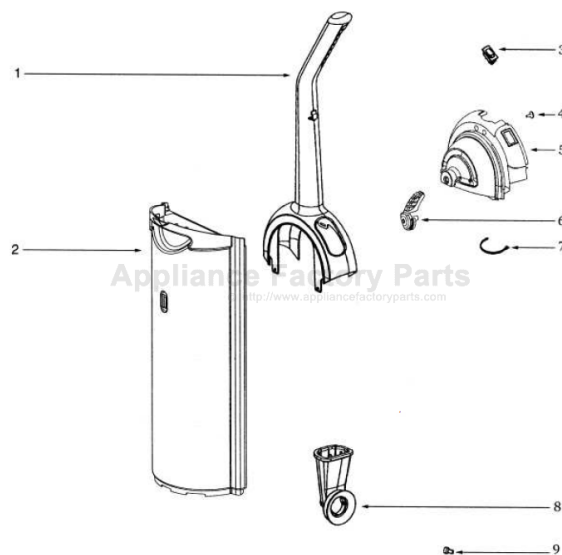

[Find Your Eureka Vacuum Cleaner Parts - Select From 855 Models](#)

----- Manual continues below part list -----