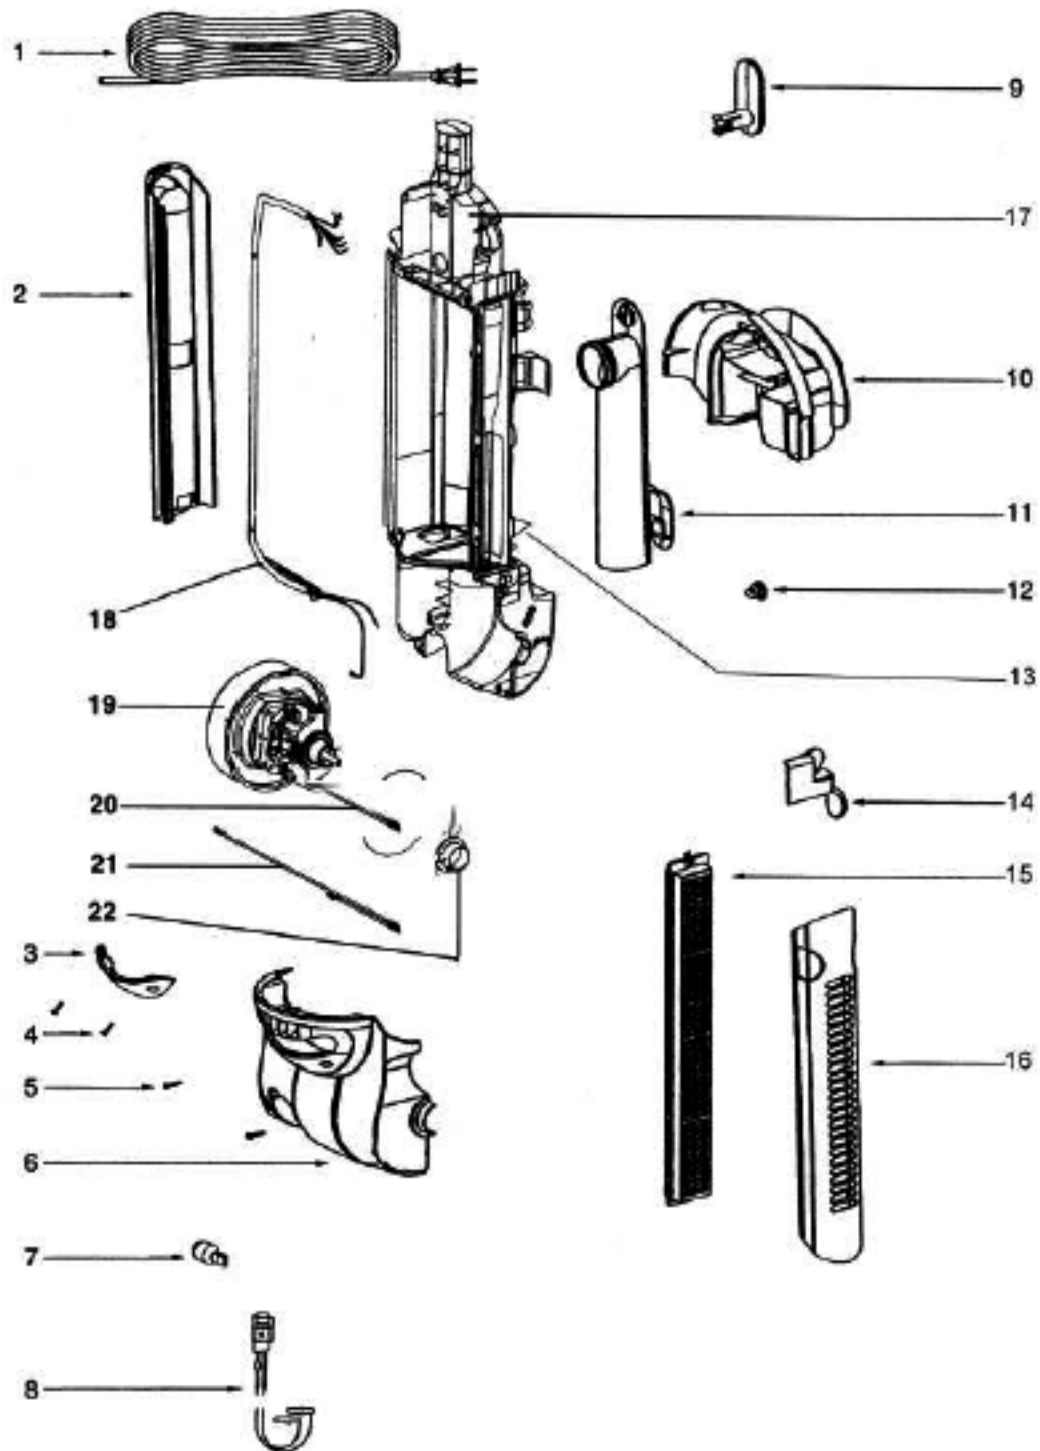

----- Manual continues below part list -----

Available Replacement Parts for Eureka HP5505

e-39266	BELT OEM EUREKA EXTENED LIFE 1 PACK
E-60844-5	BRUSH ROLL, 12 INCH UPRIGHT

Handle and Bag Cover - HP5505A

Ref #	Part	Description	Comments	Qty
1	39435-1	HANDLE ASSEMBLY		
2	63162	BAG COVER ASSEMBLY - PKGD		
3	39455-1	SWITCH - ROCKER		
4	60160	SCREW PACKAGE 10		
5	71116-4	TOP HOUSING ASSEMBLY	Includes items 5 & 7.	
6	39357-355N	LATCH		
7	46713-5	TIE - CABLE (PURCHASED)		
8	71114-1	AIR DUCT ASSEMBLY		
9	60192-1	WIRE SPLICE 5		
10	72224-1	FOAM - SOUND		
11	70726-1	GASKET - BAG COVER	Not pictured.	

Main Body - HP5505A

Ref #	Part	Description	Comments	Qty
1	39585-4	SUPPLY CORD & TERMINAL ASS		
2	15692-357N	HOUSING - EXTENSION TUBE		
3	28466A-396P	LENS - MOTOR COVER		
4	53238-8	SCREW PACKAGE	Pkg of 10	
5	53238-27	SCREW PACKAGE	Pkg of 10	
6	63138-1	MOTOR COVER ASSY - PACKAG		
7	57940-3	LAMP - HEADLIGHT		
8	38828B-4	HEADLIGHT ASSEMBLY		
9	70864A-119N	HOOK - CORD		
10	71113A-1	CARRY HANDLE ASSEMBLY	Includes item 9.	
11	28478-2	REAR AIR TUBE ASSEMBLY	Includes item 12.	
12	61448-1	FASTENER PACKAGE		
14	61984	HEPA FILTER - STYLE GE-1		
15	71587-1	FILTER COVER & GRAPHICS A		
16	71587-1	FILTER COVER & GRAPHICS A		
18	71237-2	UPPER CORD ASSEMBLY		
19	62376-1	MOTOR ASSEMBLY - CARTONED		
20	74584	SHIELD - MOTOR		
21	39252-9	THERMOSTAT & TERMINAL ASS		
22	27552B	GROMMET		
13	71177			
	39356A-119N	CLIP - TOOL	Not illustrated.	
	71569-119N	CLIP - ADAPTER	Not illustrated.	
	73699	MOTOR SUPPORT - RUBBER	Not illustrated.	
17	71094B-2			