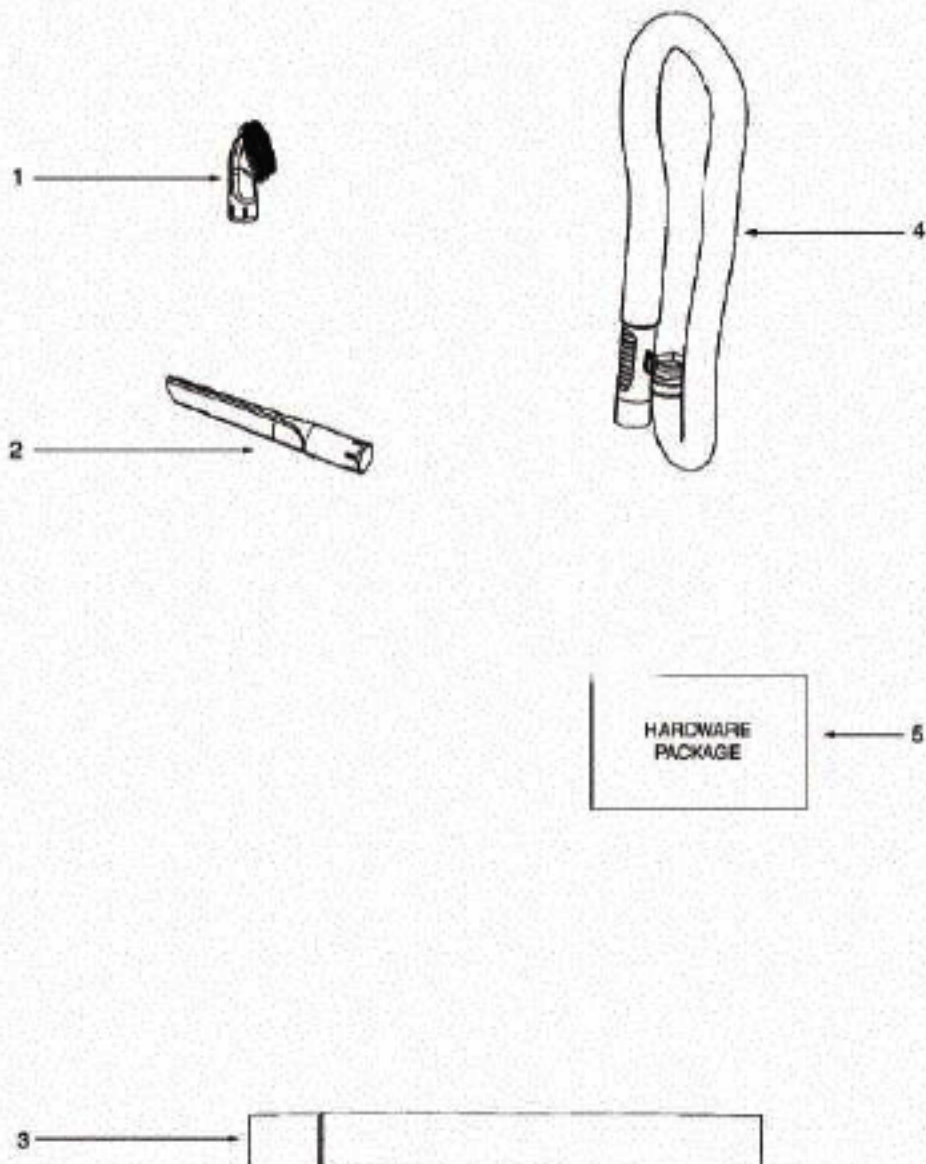

Accessories - HP5505A

Ref #	Part	Description	Comments	Qty
1	60990-3	COMBINATION BRSH BRSTLD-C		
2	28497-355N	NOZZLE - CREVICE		
3	71119-1	EXTENSION TUBES ASSEMBLY		
4	61440-5	HOSE ASSEMBLY - CARTONED		
5	71118A	PACKAGE - HARDWARE		
7	61983	PAPER BAG PACKAGE-STYLE G	Not pictured.	
8	61455-1	FILTER - MOTOR	Not pictured.