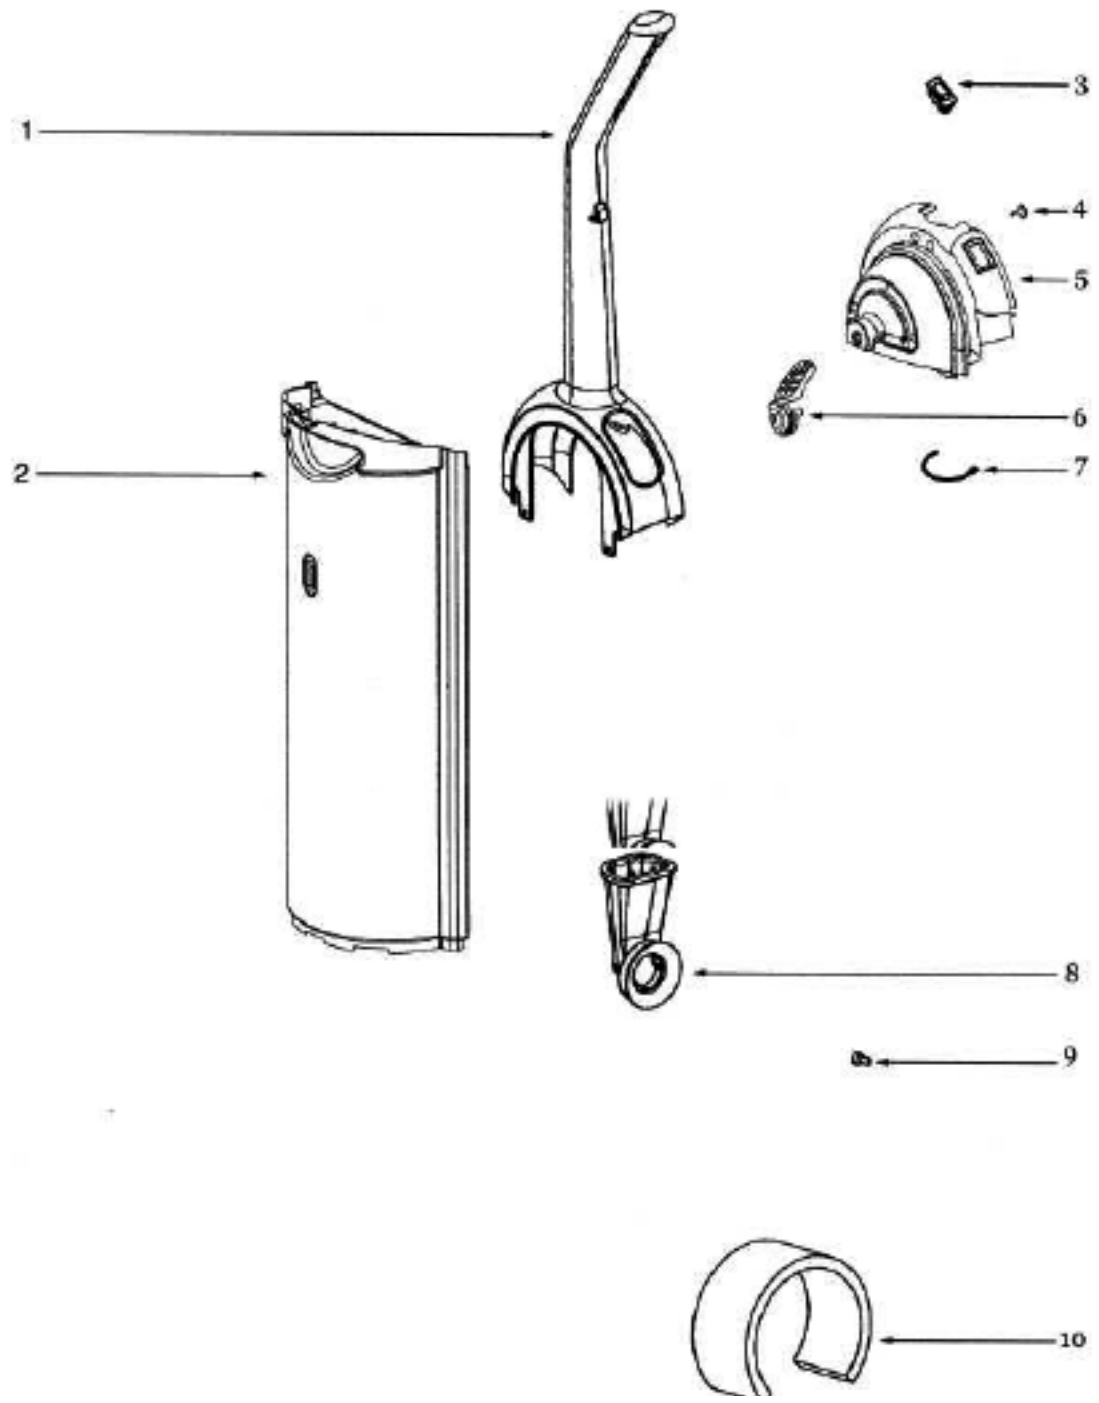

----- Manual continues below part list -----

Available Replacement Parts for Eureka HP5505

e-39266	BELT OEM EUREKA EXTENED LIFE 1 PACK
E-60844-5	BRUSH ROLL, 12 INCH UPRIGHT

Handle and Bag Cover - HP5505A

Ref #	Part	Description	Comments	Qty
1	39435-1	HANDLE ASSEMBLY		
2	63162	BAG COVER ASSEMBLY - PKGD		
3	39455-1	SWITCH - ROCKER		
4	60160	SCREW PACKAGE 10		
5	71116-4	TOP HOUSING ASSEMBLY	Includes items 5 & 7.	
6	39357-355N	LATCH		
7	46713-5	TIE - CABLE (PURCHASED)		
8	71114-1	AIR DUCT ASSEMBLY		
9	60192-1	WIRE SPLICE 5		
10	72224-1	FOAM - SOUND		
11	70726-1	GASKET - BAG COVER	Not pictured.	