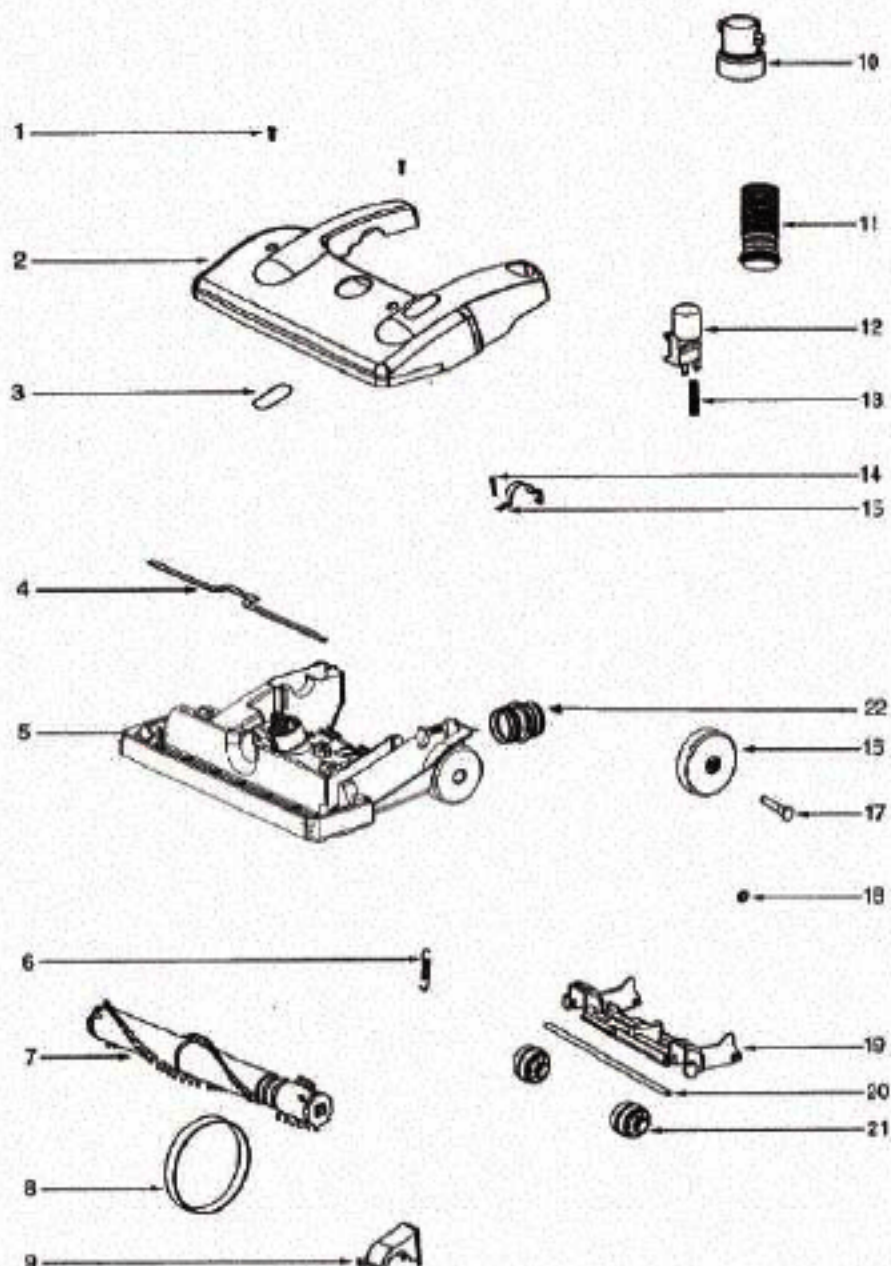

Base and Hood - HP5505A

Ref #	Part	Description	Comments	Qty
1	53238-44	SCREW PACKAGE		
2	63135-4	HOOD ASSEMBLY - PACKAGED	Includes item 3	
3	28469-313N	LENS - BELT VIEW		
4	58506-1	GASKET		
5	63137-2	BASE ASSEMBLY - PACKAGED	Includes items 6,16,17,18,19,20,21,22,23 & 24	
6	54943	SPRING PACKAGE	Pkg of 10	
7	60844-5	12" DISTURBULATOR ASSY -		
8	61120A	BELT PRG ASSY-STYLE U EXT		
9	54376-2	BELT CAP & GASKET - PACKA		
10	28496-119N	CUFF- HOSE		
11	38479-4	HOSE - COMPRESSION (PURCH		
12	28468-355N	RELEASE - HANDLE		
13	60133-1	COMPRESSION SPRING - PACK		
14	53238-27	SCREW PACKAGE	Pkg of 10	
15	38420-2	CLAMP		
16	61875	WHEEL/BUSHING PACKAGE		
17	38590A	AXLE - REAR		
18	54432-2	PACKAGE - RETAINING RING		
19	14993C-119N	CARRIAGE - WHEEL		
20	71551-1	FRONT AXLE		
21	39173A-119N	WHEEL - FRONT		
22	28243A-316N	ADAPTER - BASE		
23	28467 A-355N	OPERATOR - HEIGHT ADJUSTM	Height Adjustment Knob (Not illustrated.)	
24	73432	BUSHING - AXLE	Not illustrated.