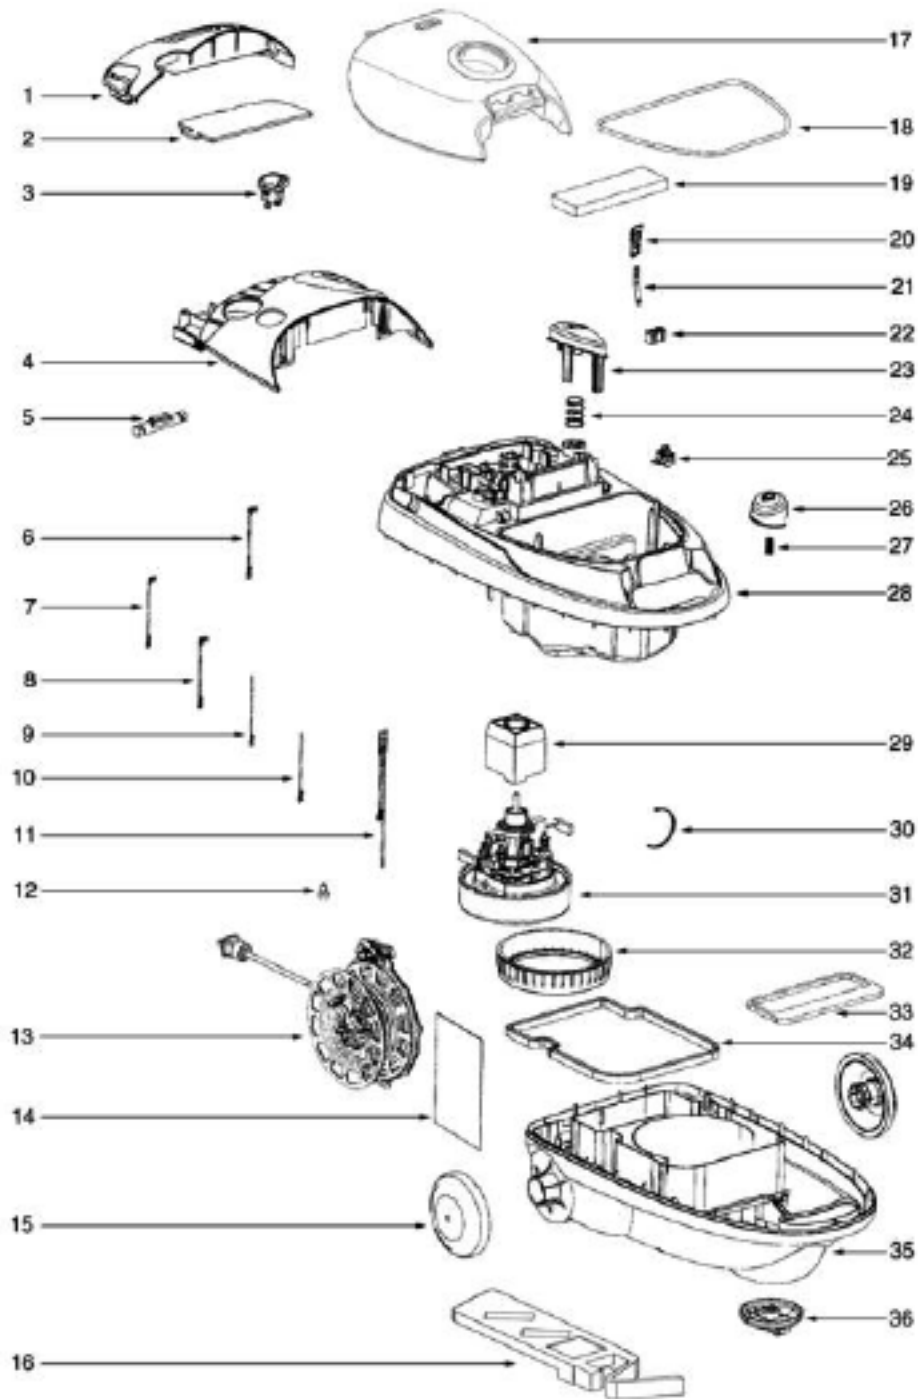

GER-1473	BAG VACUUM FOR GE 12 VOLT
155506	MOTOR

Canister - HP6855A

Canister - HP6855A

Ref #	Part	Description	Comments	Qty
1	15781-1	EXHAUST FLTR CVR & GRPHS		
2	39483	FILTER - EXHAUST		
3	28638A-355N	BEZEL - POWER OUTLET		
4	02482A-426N	COVER - TRIM		
5	39552	DUST BAG INDICATOR		
6	39490-1	LEAD & TERMINAL ASSEMBLY		
7	39490-4	LEAD & TERMINAL ASSEMBLY		
8	39490-5	LEAD & TERMINAL ASSEMBLY		
9	39490-2	LEAD & TERMINAL ASSEMBLY		
10	39490-3	LEAD & TERMINAL ASSEMBLY		
11	59500	THERMOSTAT & TERMINAL ASS		
12	60192-1	WIRE SPLICE 5		
13	28632	CORD REEL ASSEMBLY		
14	39530	SHIELD - WIRING		
15	28621-355N	WHEEL - REAR		
16	39492	GUARD - POWER OUTLET		
17	61979-3	BAG COVER ASSY - PACKAGED		
18	70055-4	GASKET - BAG CHAMBER		
19	39481	FILTER - DISASTER		
20	28633	DEVICE - NO BAG SAFETY		
21	39478	SPRING - LEAF		
22	39506	CONNECTOR - POWER OUTLET		
23	28624-355N	PEDAL - ON/OFF		
24	71922	SPRING - SWITCH PEDAL		
25	39482	SWITCH - PUSH		
26	28623-355N	PEDAL - CORD REEL		
27	71923	SPRING - CORD REEL PEDAL		
28	02480B-426N	SHELL - UPPER		
29	28630	BUSHING - MOTOR		
30	46713-5	TIE - CABLE (PURCHASED)		
31	60261-8	MOTOR ASSEMBLY - PACKAGED		
32	28032	GASKET - MOTOR MOUNTING		
33	39477	SEAL - AIR INLET		
34	28627	SEAL - MOTOR COMPARTMENT		
35	02479-355N	SHELL - LOWER		
36	39479	CASTER ASSEMBLY		