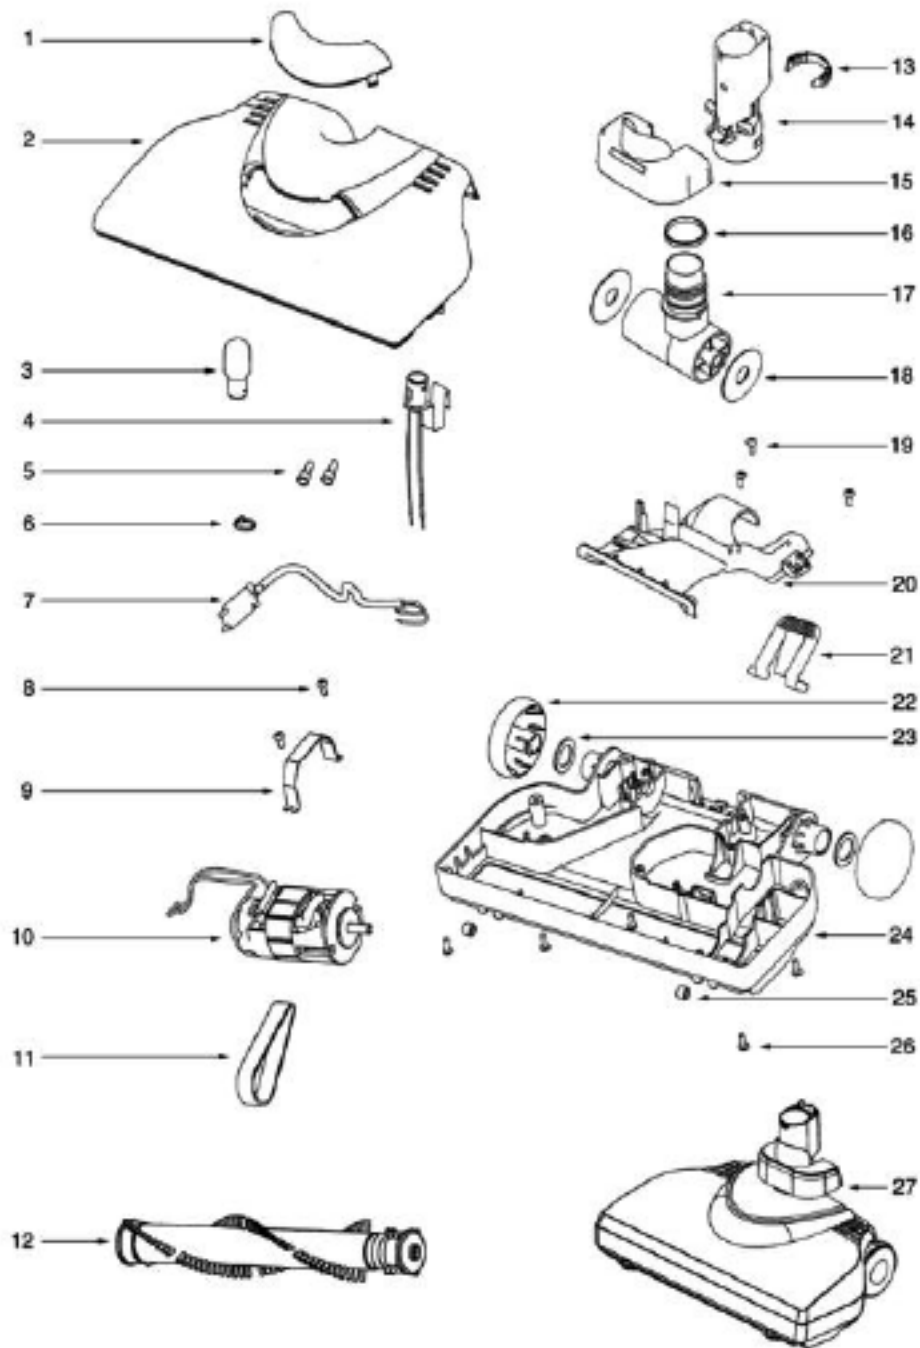

Powerhead - HP6855A

Powerhead - HP6855A

Ref #	Part	Description	Comments	Qty
1	39561	LENS		
2	54672-36	HOOD & GRAPHICS ASSY - PK		
3	59045	HEADLIGHT		
4	39559	LAMP SOCKET		
5	60192-1	WIRE SPLICE 5		
6	46713-5	TIE - CABLE (PURCHASED)		
7	39566	POWER CORD		
9	72315	STRAP - MOTOR		
10	54343-1	PH MOTOR ASSY (155506)		
11	59065A	BELT PACKAGE ASSY - STYLE		
12	60279-2	DISTURBULATOR ASSY - CTND		
13	39564-119N	C- RING		
14	72324-119N	COUPLING		
15	72325-119N	QUICK DISCONNECT PEDAL		
16	39563	O- RING		
17	72326-119N	T-JOINT		
18	57992	GASKET - FELT		
20	39562	T-JOINT COVER ASSY		
21	39560-355N	FOOT PEDAL		
22	72327-355N	WHEEL - REAR		
23	56180	FELT WASHER		
24	54639-5	BASE ASSEMBLY - POWER HEA		
25	60963	FRONT WHEEL ASSEMBLY		
26	53238-8	SCREW PACKAGE		
27	54575-34	POWER HEAD ASSEMBLY - CAR