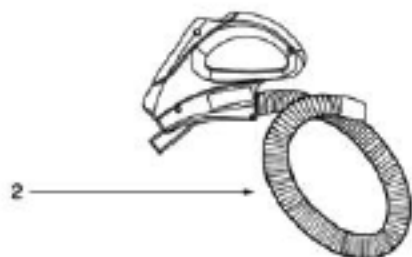

Accessories - HP6855A

Ref #	Part	Description	Comments	Qty
1	72040A	TOOL CADDY(OXYGEN)		
2	61977-3	Hose Assembly		
3	54505-3	ECON DUST BRUSH (54787		
4	38284-3	UPHOLSTERY NOZZL (54782		
5	39632-1	DELUX FLOOR TOOL		
6	27237-3	CREVICE TOOL		
7	39422A-3	DIRECT CONNECT WAND		
8	76053			
9	61980	PAPER BAG-STYLE CN-1		
	71986-1	HOSE CONNECTOR CORD