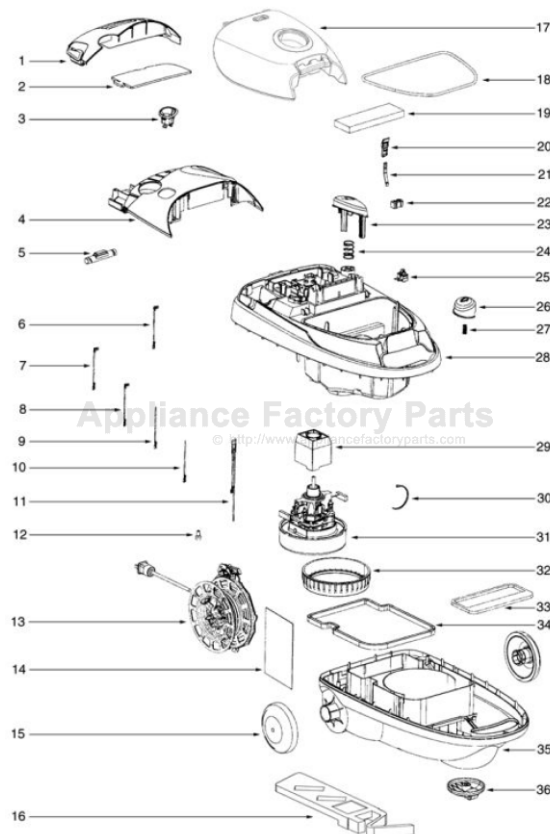

Eureka HP6855 Owner's Manual

[Shop genuine replacement parts for Eureka HP6855](#)

[Find Your Eureka Vacuum Cleaner Parts - Select From 855 Models](#)

----- Manual continues below part list -----