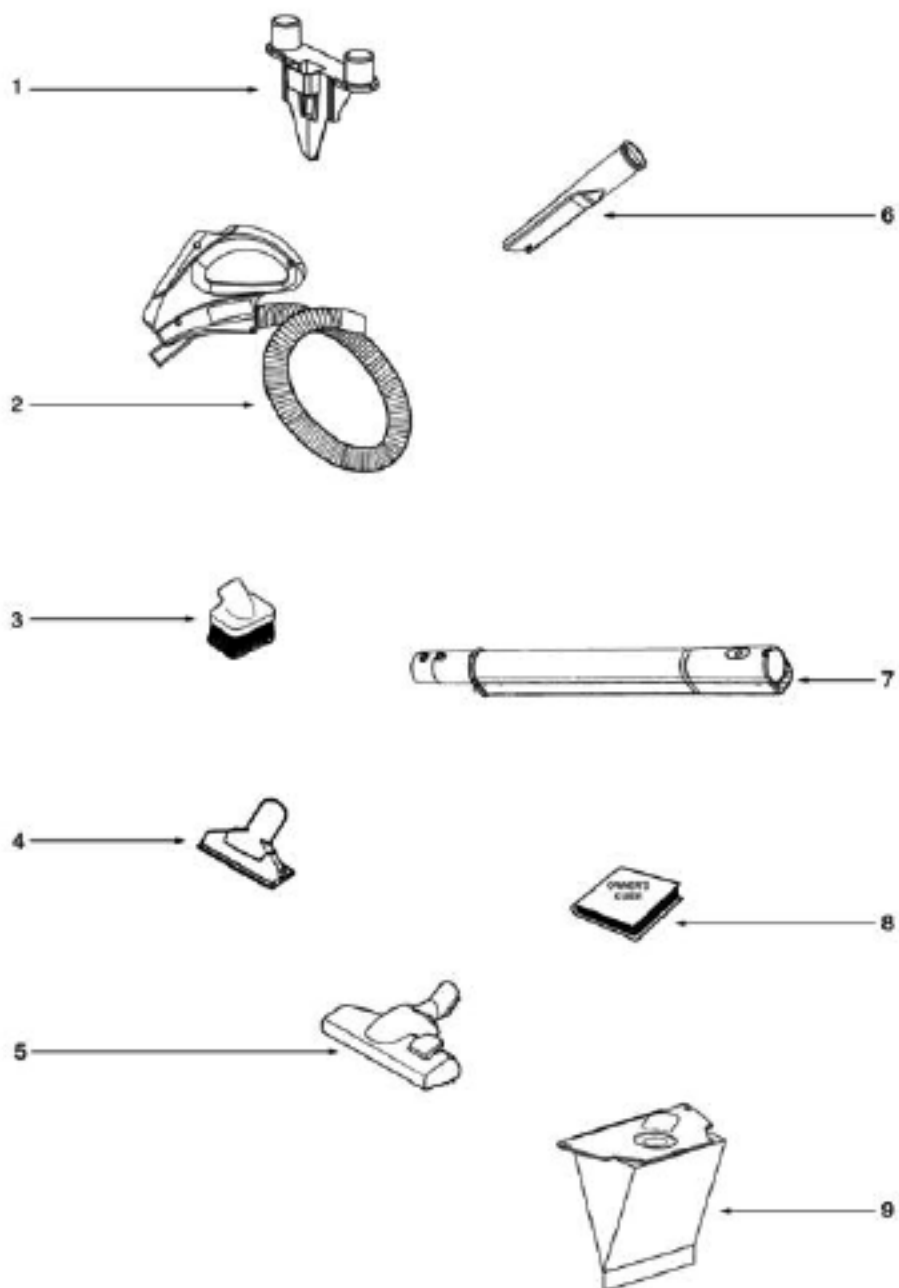

Accessories - HP6855A

Ref #	Part	Description	Comments	Qty
1	72040A	TOOL CADDY(OXYGEN)		
2	61977-3	Hose Assembly		
3	54505-3	ECON DUST BRUSH (54787		
4	38284-3	UPHOLSTERY NOZZL (54782		
5	39632-1	DELUX FLOOR TOOL		
6	27237-3	CREVICE TOOL		
7	39422A-3	DIRECT CONNECT WAND		
8	76053			
9	61980	PAPER BAG-STYLE CN-1		
	71986-1	HOSE CONNECTOR CORD