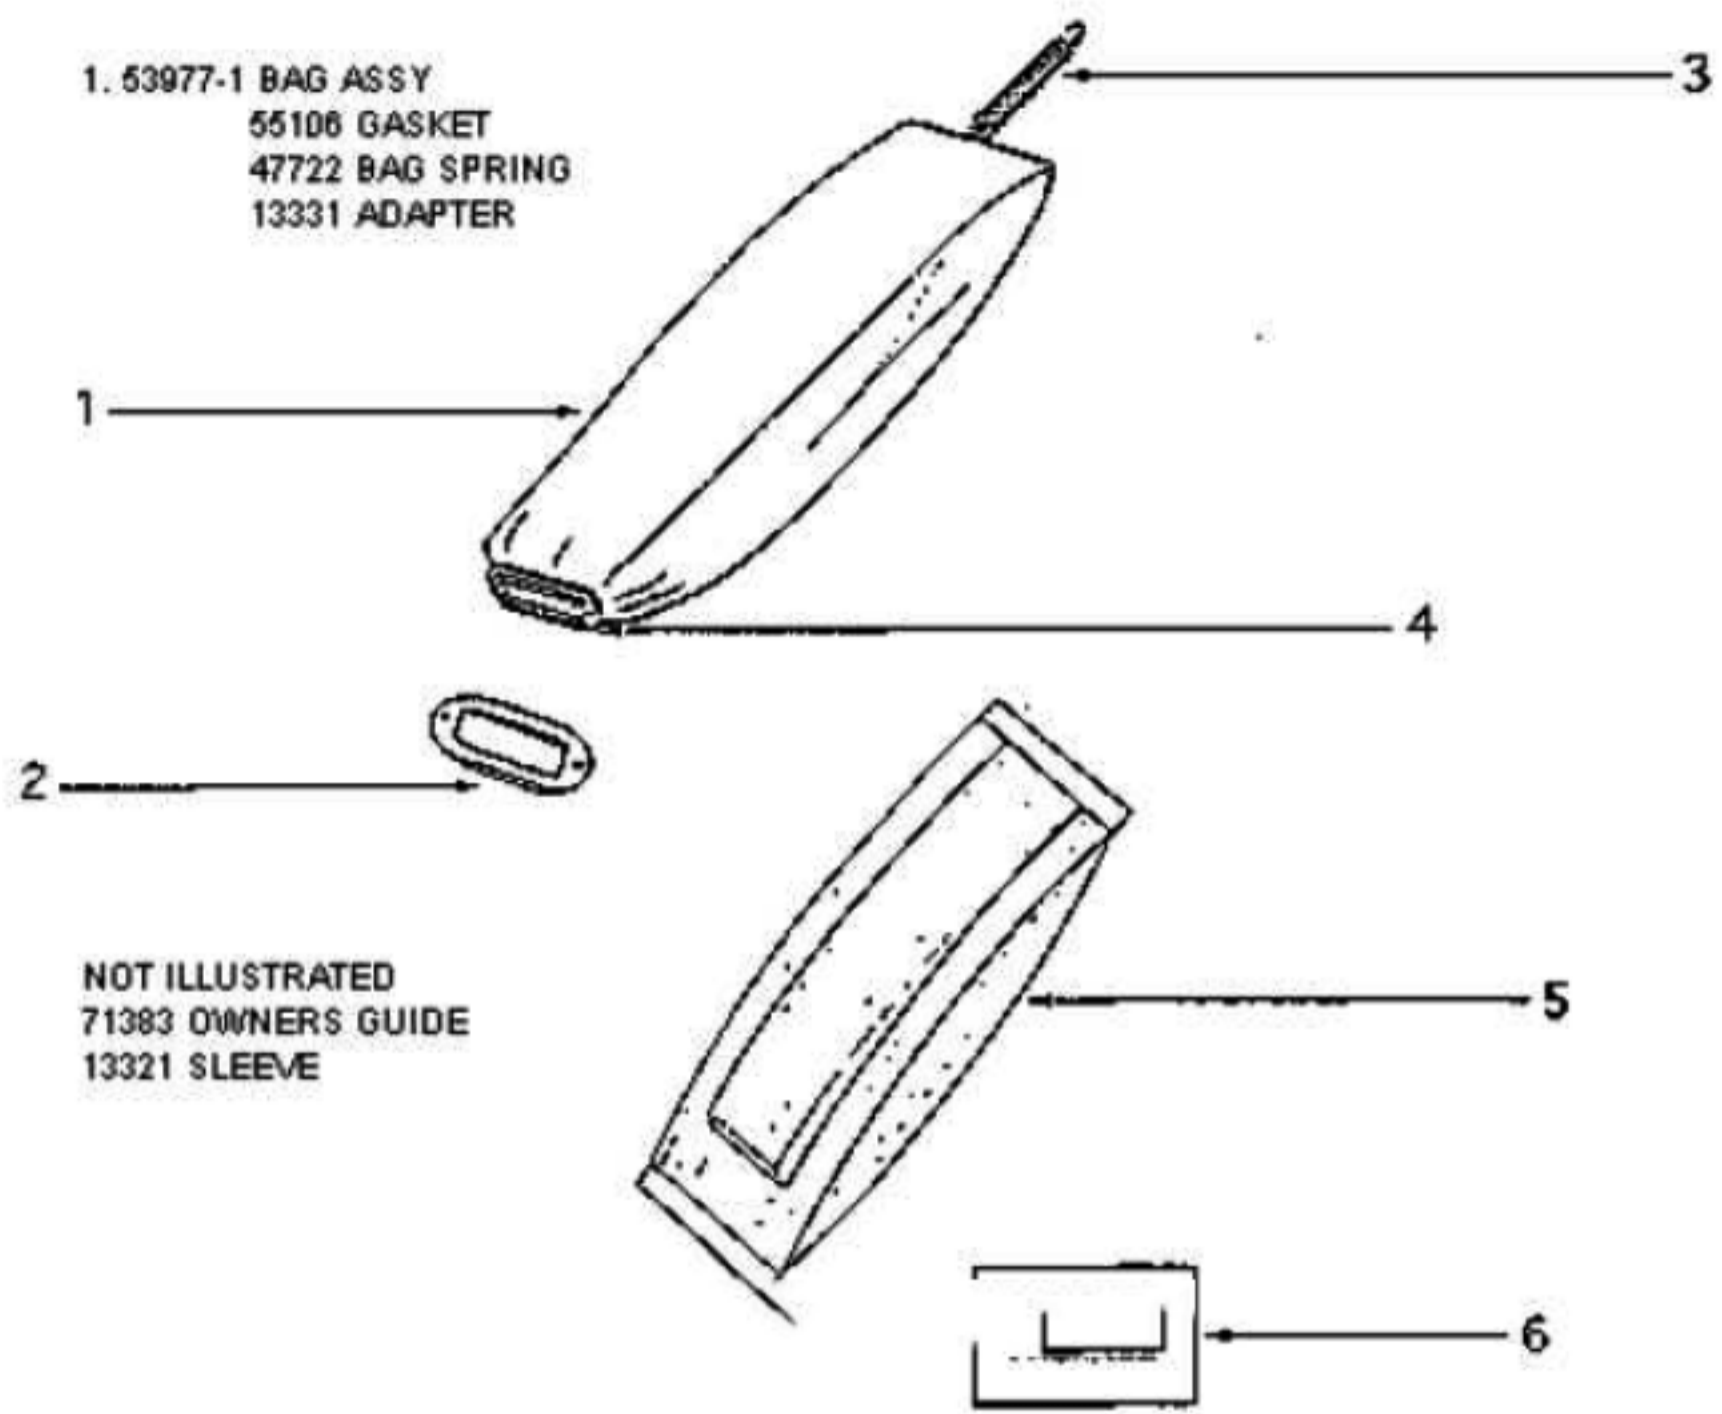

Ref #	Part	Description	Comments	Qty
1	25989A-5	HANDLE ASSEMBLY (UPPER)		
2	27137-4			
3	27382-10	CORD - LOW LEAD (18 GA)		
4	36984-3	HANDLE ASSEMBLY - LOWER		
5	53080-4	PIN - SNAP PACKAGE (5)		
6	53145	BOLT PACKAGE (10)		
7	53198-1	HANDLE SCREW ASSY PACKAGE		
8	53213-5	NUTS - PACKAGE 10		
9	53238-13	SCREW PACKAGE		

NOT ILLUSTRATED
 14660-1 SWITCH BUTTON
 37989 SWITCH CLIP
 53089-1 STRAIN RELIEF BUSHING

12. 54004-4 BASE ASSY
 24964A-1 CAM(R.H.)
 24965A-1 CAM(L.H.)
 28118 CAM RIVET
 133133 WASHER

Ref #	Part	Description	Comments	Qty
1	13738-5	SWITCH ASSEMBLY		
2	14660-1	BUTTON - SWITCH		
3	24834A-3	PEDAL - FOOT		
4	24964A-1	CAM (RIGHT)		
5	24965A-1	CAM (LEFT)		
6	30517	GASKET - MOTOR SEAL		
7	36263	COVER - WHEEL		
8	37676ASV	SEPARATOR ASSEMBLY		
9	37989	CLIP - SWITCH		
10	38053-1	KNOB ASSEMBLY		
11	53089-1	BUSHING & STRAIN RELIEF P		
12	53097	SPRING - FOOT PEDAL PKG (
13	53117	SPRING - HOOD PACKAGE (10		
14	53118	RIVET - SHOULDER PACKAGE		
15	53133	STEEL WASHERS - PACKAGE 1		
16	53140	CLAMP & SCREW ASSY PKG		
17	53143	SCREW PACKAGE (10)		
18	53160	CABLE CLAMP PACKAGE		
19	53213-5	NUTS - PACKAGE 10		
20	53228-2	SCREWS - PACKAGE 10		
21	53228-3	SCREWS - PACKAGE 10		
22	53238-13	SCREW PACKAGE		
23	53238-14	SCREW PACKAGE		
24	53349-7	MOTOR ASSEMBLY - CARTONED		
25	54004-4	BASE ASSEMBLY - CARTONED		
26	54314-7	HOOD & GRAPHICS ASSY - PK		
27	55296	WIRE & TERMINAL ASSEMBLY		
28	60192-1	WIRE SPLICE 5		

Ref #	Part	Description	Comments	Qty
1	25922-1	BOTTOM PLATE ASSEMBLY		
2	26059A	CAP - COVER		
3	35858-2	WHEEL - REAR		
4	35859A-1	WHEEL - FRONT		
5	35947A	AXLE - FRONT		
6	36342-13	GUARD - FURNITURE		
7	37590-1	BRACKET - BUSHING		
8	38138	CAP & BEARING ASSEMBLY		
9	47562	AXLE - REAR		
10	52100A	BELT PKG ASSY (UPRIGHT)		
11	53076-2	SPRING & AXLE PACKAGE (6)		
12	53121	PUSH NUT PACKAGE (10)		
13	53201	CLAMPS - PACKAGE 10		
14	53238-11	SCREW PACKAGE		
15	54104-1	DISTURBULATOR REPLACEMENT		
16	55015	CLIP - WIRE		