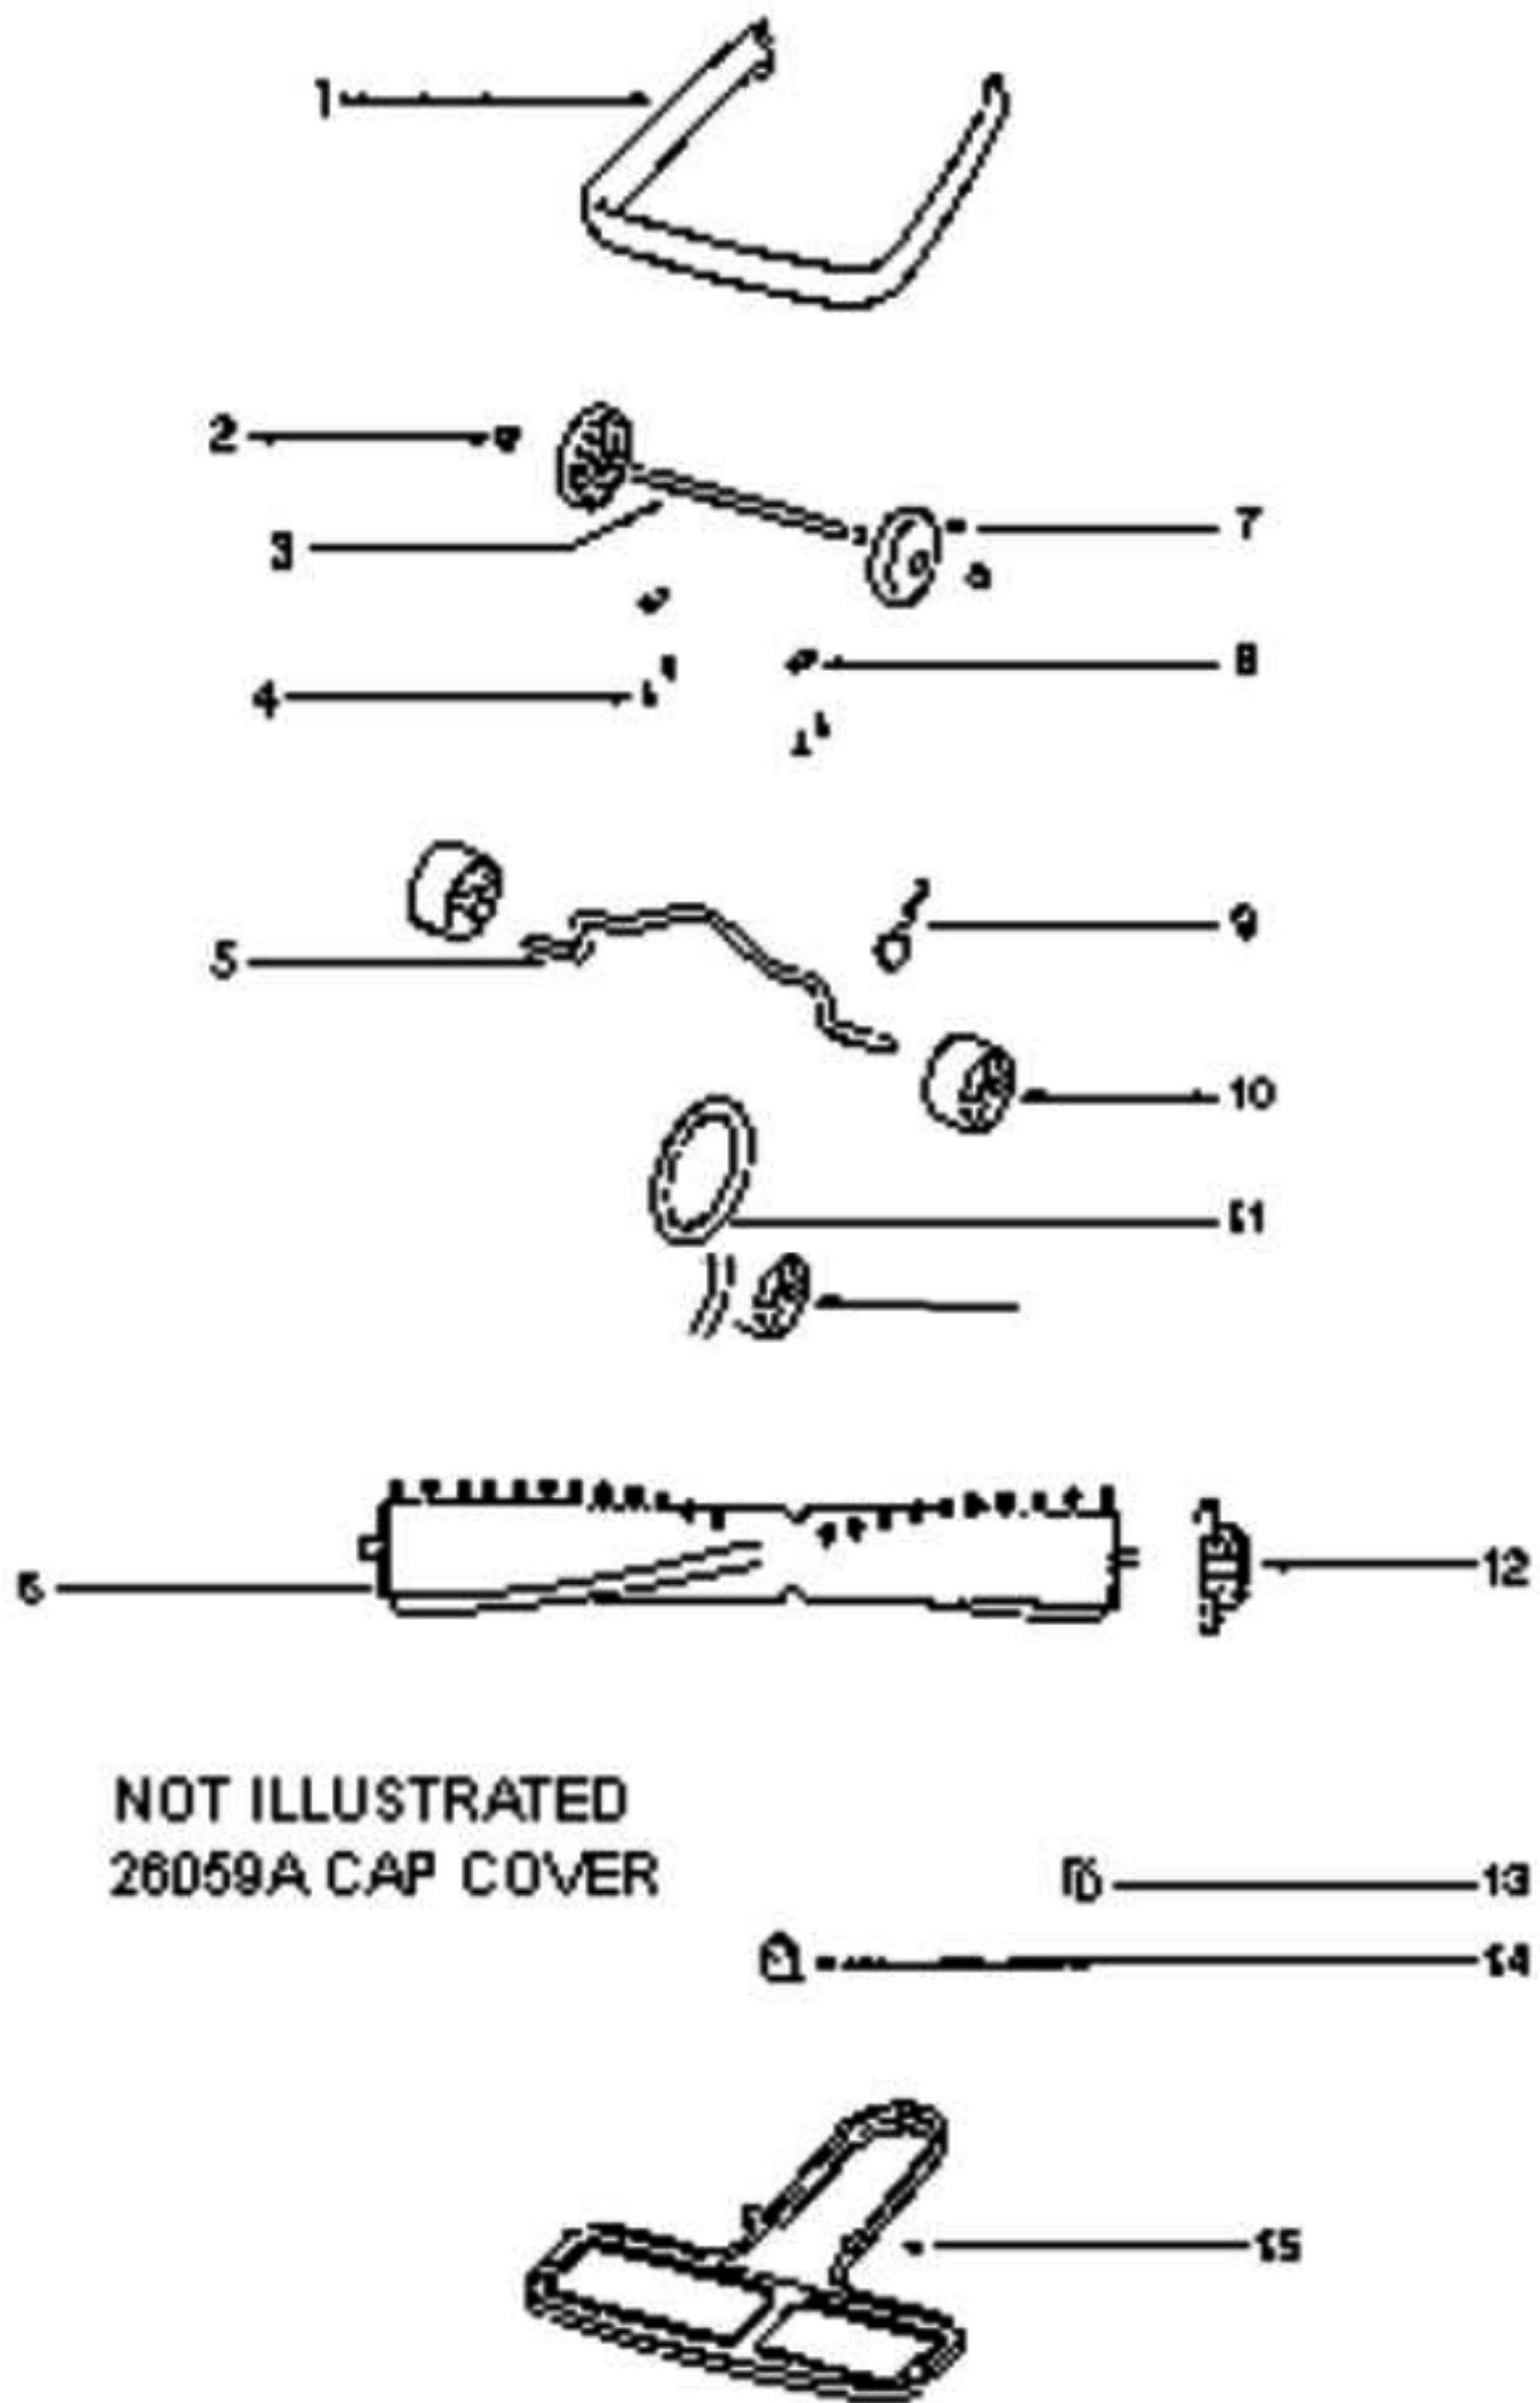

Ref #	Part	Description	Comments	Qty
1	25989A-5	HANDLE ASSEMBLY (UPPER)		
2	27137-4			
3	27382-10	CORD - LOW LEAD (18 GA)		
4	36984-3	HANDLE ASSEMBLY - LOWER		
5	53080-4	PIN - SNAP PACKAGE (5)		
6	53145	BOLT PACKAGE (10)		
7	53198-1	HANDLE SCREW ASSY PACKAGE		
8	53213-5	NUTS - PACKAGE 10		
9	53238-13	SCREW PACKAGE		

NOT ILLUSTRATED
 14660-1 SWITCH BUTTON
 37989 SWITCH CLIP
 53089-1 STRAIN RELIEF BUSHING

12. 54004-4 BASE ASSY
 24964A-1 CAM(R.H.)
 24965A-1 CAM(L.H.)
 28118 CAM RIVET
 133133 WASHER

Ref #	Part	Description	Comments	Qty
1	13738-5	SWITCH ASSEMBLY		
2	14660-1	BUTTON - SWITCH		
3	24834A-3	PEDAL - FOOT		
4	24964A-1	CAM (RIGHT)		
5	24965A-1	CAM (LEFT)		
6	30517	GASKET - MOTOR SEAL		
7	36263	COVER - WHEEL		
8	37676ASV	SEPARATOR ASSEMBLY		
9	37989	CLIP - SWITCH		
10	38053-1	KNOB ASSEMBLY		
11	53089-1	BUSHING & STRAIN RELIEF P		
12	53097	SPRING - FOOT PEDAL PKG (
13	53117	SPRING - HOOD PACKAGE (10		
14	53118	RIVET - SHOULDER PACKAGE		
15	53133	STEEL WASHERS - PACKAGE 1		
16	53140	CLAMP & SCREW ASSY PKG		
17	53143	SCREW PACKAGE (10)		
18	53160	CABLE CLAMP PACKAGE		
19	53213-5	NUTS - PACKAGE 10		
20	53228-2	SCREWS - PACKAGE 10		
21	53228-3	SCREWS - PACKAGE 10		
22	53238-13	SCREW PACKAGE		
23	53238-14	SCREW PACKAGE		
24	53349-7	MOTOR ASSEMBLY - CARTONED		
25	54004-4	BASE ASSEMBLY - CARTONED		
26	54314-7	HOOD & GRAPHICS ASSY - PK		
27	55296	WIRE & TERMINAL ASSEMBLY		
28	60192-1	WIRE SPLICE 5		

Ref #	Part	Description	Comments	Qty
1	25922-1	BOTTOM PLATE ASSEMBLY		
2	26059A	CAP - COVER		
3	35858-2	WHEEL - REAR		
4	35859A-1	WHEEL - FRONT		
5	35947A	AXLE - FRONT		
6	36342-13	GUARD - FURNITURE		
7	37590-1	BRACKET - BUSHING		
8	38138	CAP & BEARING ASSEMBLY		
9	47562	AXLE - REAR		
10	52100A	BELT PKG ASSY (UPRIGHT)		
11	53076-2	SPRING & AXLE PACKAGE (6)		
12	53121	PUSH NUT PACKAGE (10)		
13	53201	CLAMPS - PACKAGE 10		
14	53238-11	SCREW PACKAGE		
15	54104-1	DISTURBULATOR REPLACEMENT		
16	55015	CLIP - WIRE		