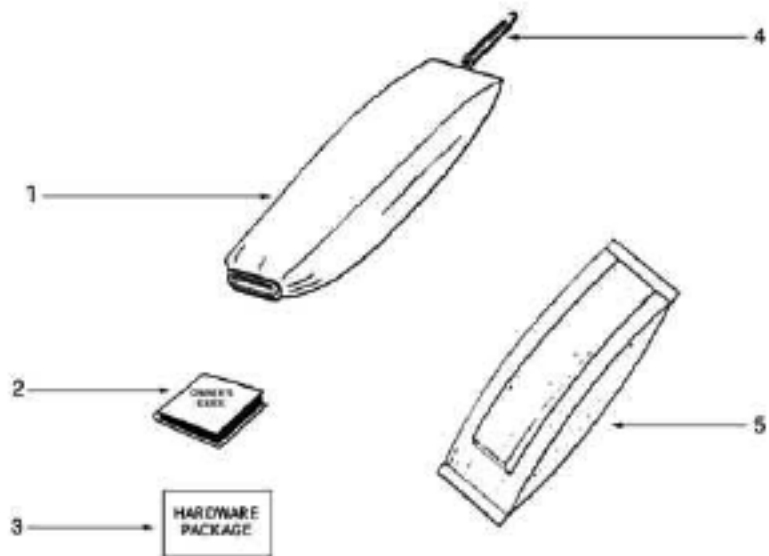

Bag/Wiring Diagram - S647A

Ref #	Part	Description	Comments	Qty
1	53977-29	BAG ASSEMBLY - PACKAGED		
2	57825A	OWNER'S GUIDE		
3	55332A	HARDWARE PACKAGE		
4	47722	SPRING - BAG		
5	52320A	PAPER BAG PKG ASSY STYLE