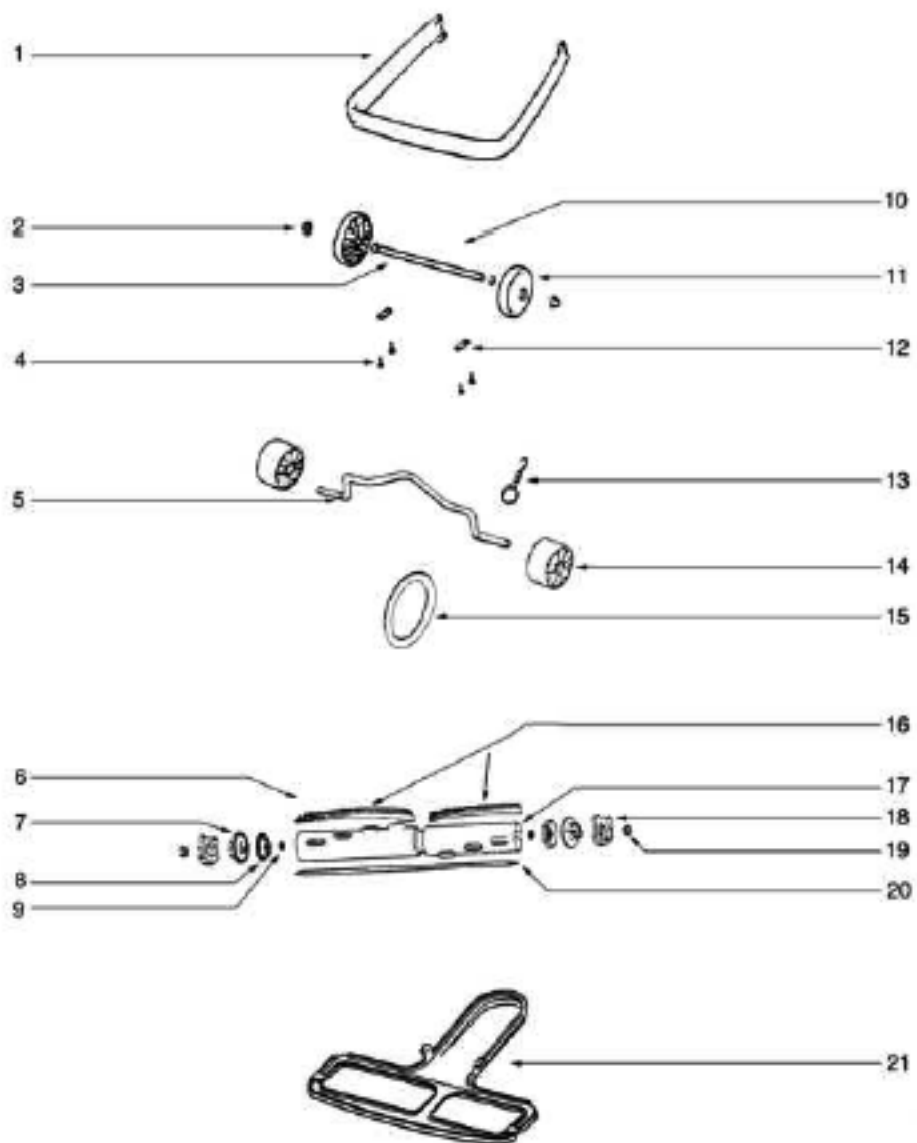

Handle - S647A

Ref #	Part	Description	Comments	Qty
1	36965-2	CORD RETAINER ASSY-BLACK		
2	53198-1	HANDLE SCREW ASSY PACKAGE		
3	13521-2	RETAINER - CORD (LOWER)		
4	27382-10	CORD - LOW LEAD (18 GA)		
5	53238-13	SCREW PACKAGE		
6	38183-1SV	HANDLE SOCKET ASSEMBLY		
7	53213-5	NUTS - PACKAGE 10		
8	53145	BOLT PACKAGE (10)		
9	25103A-4	GRIP - HANDLE		
10	53077	SPRING - STRAIN RELIEF PK		
11	26176-4	HANDLE ASSEMBLY (UPPER)		
12	12637-8	TUBE - HANDLE (LOWER)		

Base/Hood - S647A

Ref #	Part	Description	Comments	Qty
1	53143	SCREW PACKAGE (10)		
2	38053-2	KNOB ASSEMBLY		
3	54314-9	HOOD & GRAPHICS ASSY - PK		
4	14193-1	LENS - HOOD		
5	35958A	HEADLAMP SOCKET ASSEMBLY		
6	40009A	LAMP - HEADLIGHT		
7	53238-14	SCREW PACKAGE		
8	54352-3	MOTOR ASSEMBLY - PACKAGED		
9	53228-2	SCREWS - PACKAGE 10		
10	55296	WIRE & TERMINAL ASSEMBLY		
11	53213-5	NUTS - PACKAGE 10		
12	53238-13	SCREW PACKAGE		
13	53140	CLAMP & SCREW ASSY PKG		
14	36263	COVER - WHEEL		
15	54408-7	BASE ASSEMBLY - 12" - CAR		
16	24964A-1	CAM (RIGHT)		
17	24965A-1	CAM (LEFT)		
18	53118	RIVET - SHOULDER PACKAGE		
19	53133	STEEL WASHERS - PACKAGE 1		
20	37590-1	BRACKET - BUSHING		
21	53089-1	BUSHING & STRAIN RELIEF P		
22	26908-3	BUTTON - SWITCH		
23	37989	CLIP - SWITCH		
24	60192-1	WIRE SPLICE 5		
25	13738-5	SWITCH ASSEMBLY		
26	71146	SHIELD - LIGHT		
27	38067SV	SEPARATOR ASSEMBLY		
28	30517	GASKET - MOTOR SEAL		
29	24834A-3	PEDAL - FOOT		
30	53097	SPRING - FOOT PEDAL PKG (
31	37034	SPRING - ADAPT RETAINER		
32	53238-11	SCREW PACKAGE		
33	53160	CABLE CLAMP PACKAGE		