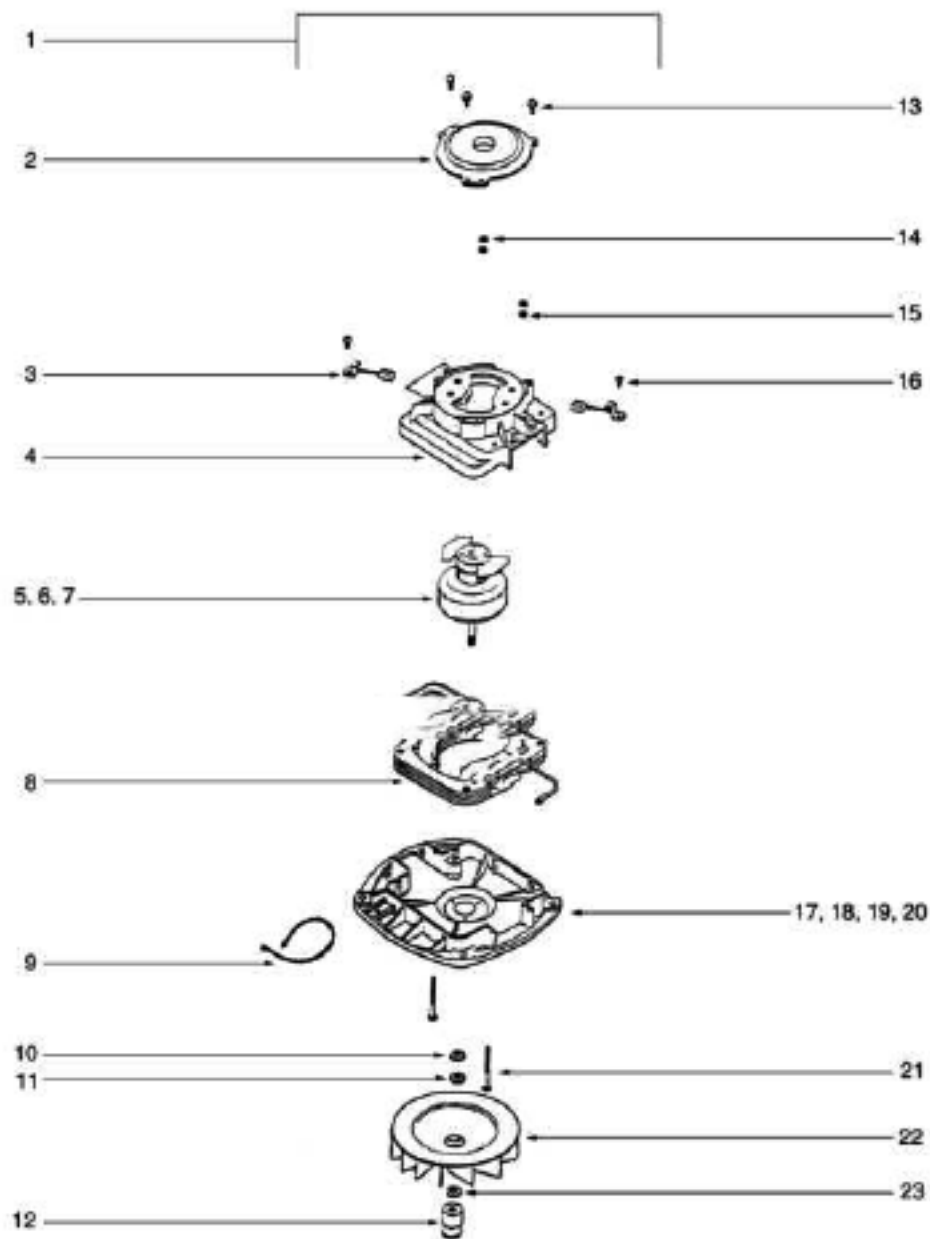

Motor - S647A

Ref #	Part	Description	Comments	Qty
1	54352-3	MOTOR ASSEMBLY - PACKAGED		
2	20217E	RETAINER - UPPER BEARING		
3	30478	MOTOR BRUSH ASSEMBLY		
4	54396	MOTOR COVER ASSEMBLY - LA		
5	54425-3	KIT - ARMATURE REPLACEMENT		
6	53088-5	BALL BEARING - PACKAGE		
7	30474A	FAN - MOTOR COOLING		
8	53441-2	FIELD ASSEMBLY - PACKAGED		
9	46713-1	TIE - CABLE (PURCHASED)		
10	54811	FAN WASHER - PACKAGED		
11	53148	WASHER - FAN PACKAGE (10)		
12	37012-2	PULLEY - MOTOR DRIVE		
13	53138	SCREWS - PACKAGE 10		
14	56817	NUT - HEX 8-32		
15	53222-4	LOCKWASHERS - PACKAGE 10		
16	53219-2	SCREWS - PACKAGE 10		
17	54169-1	MOTOR BASE ASSEMBLY		
18	53187-1	RIVET PACKAGE		
19	53142	SCREW PACKAGE (10)		
20	12988	FAN BLOWER - MOTOR