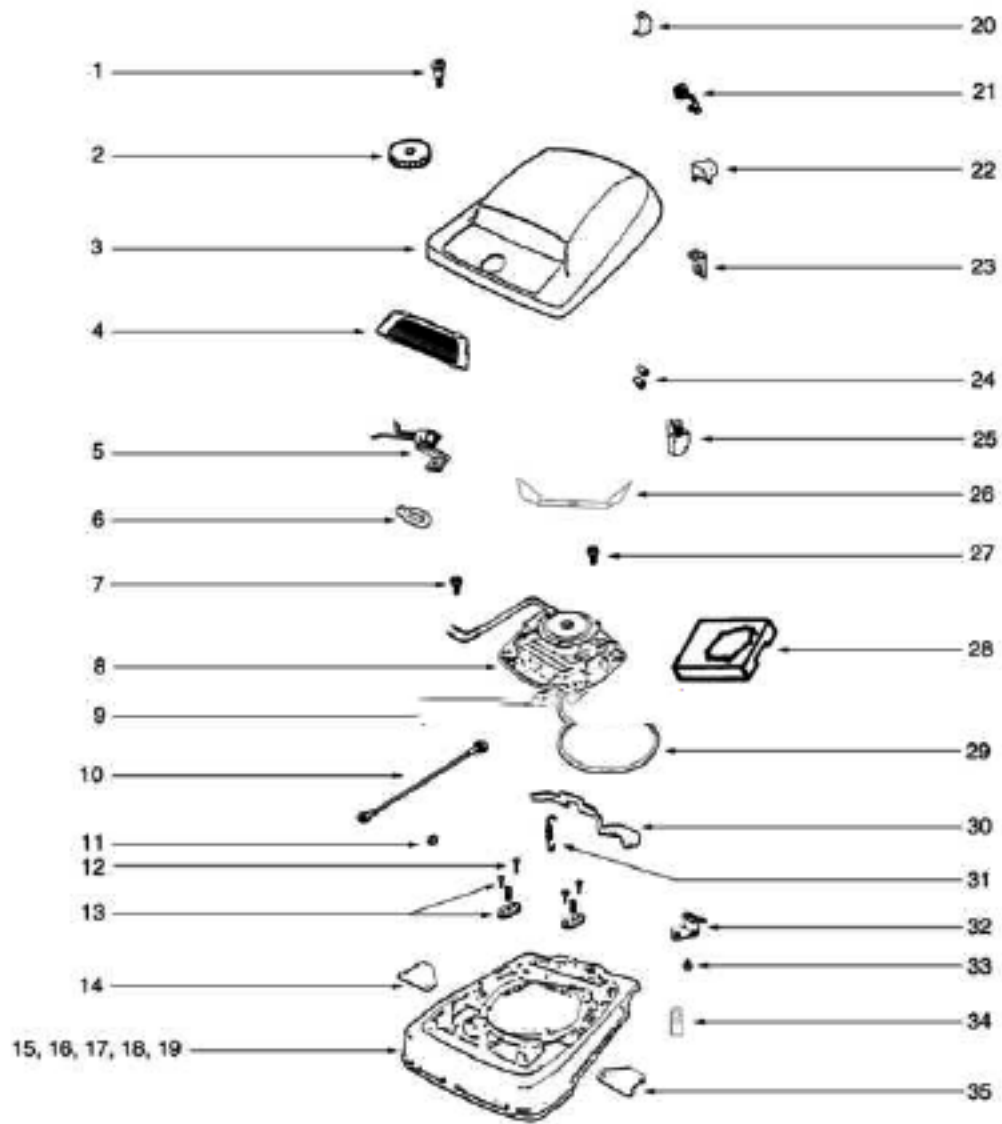

Handle - S647A

Ref #	Part	Description	Comments	Qty
1	36965-2	CORD RETAINER ASSY-BLACK		
2	53198-1	HANDLE SCREW ASSY PACKAGE		
3	13521-2	RETAINER - CORD (LOWER)		
4	27382-10	CORD - LOW LEAD (18 GA)		
5	53238-13	SCREW PACKAGE		
6	38183-1SV	HANDLE SOCKET ASSEMBLY		
7	53213-5	NUTS - PACKAGE 10		
8	53145	BOLT PACKAGE (10)		
9	25103A-4	GRIP - HANDLE		
10	53077	SPRING - STRAIN RELIEF PK		
11	26176-4	HANDLE ASSEMBLY (UPPER)		
12	12637-8	TUBE - HANDLE (LOWER)		

Furniture Guard/Brush Roll - S647A

Ref #	Part	Description	Comments	Qty
1	26296-18	GUARD - FURNITURE		
2	53121	PUSH NUT PACKAGE (10)		
3	37183	AXLE - REAR		
4	53238-11	SCREW PACKAGE		
5	35947A	AXLE - FRONT		
6	53270	DISTURBULATOR ASSEMBLY		
7	26057A	CAP - DISTURBULATOR		
8	54256	BEARING & RETAINER ASSEMB		
9	53184	KLIPRING PACKAGE		
10	60161	WHEEL & AXLE ASSY		
11	26242-119N	WHEEL - REAR		
12	53201	CLAMPS - PACKAGE 10		
13	53076-2	SPRING & AXLE PACKAGE (6)		
14	35859A-1	WHEEL - FRONT		
15	52100A	BELT PKG ASSY (UPRIGHT)		
16	52282-4	BRISTLE STRIP PACKAGE		
17	26059A	CAP - COVER		
18	53158	LOCK NUT PACKAGE		
19	25922-1	BOTTOM PLATE ASSEMBLY		