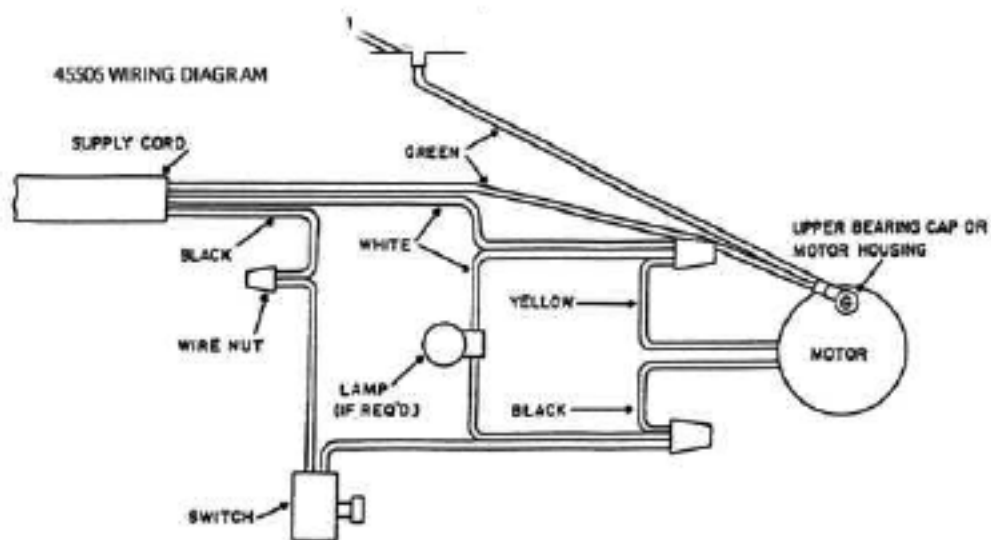

Bag/Wiring Diagram - S647A

Ref #	Part	Description	Comments	Qty
1	53977-29	BAG ASSEMBLY - PACKAGED		
2	57825A	OWNER'S GUIDE		
3	55332A	HARDWARE PACKAGE		
4	47722	SPRING - BAG		
5	52320A	PAPER BAG PKG ASSY STYLE