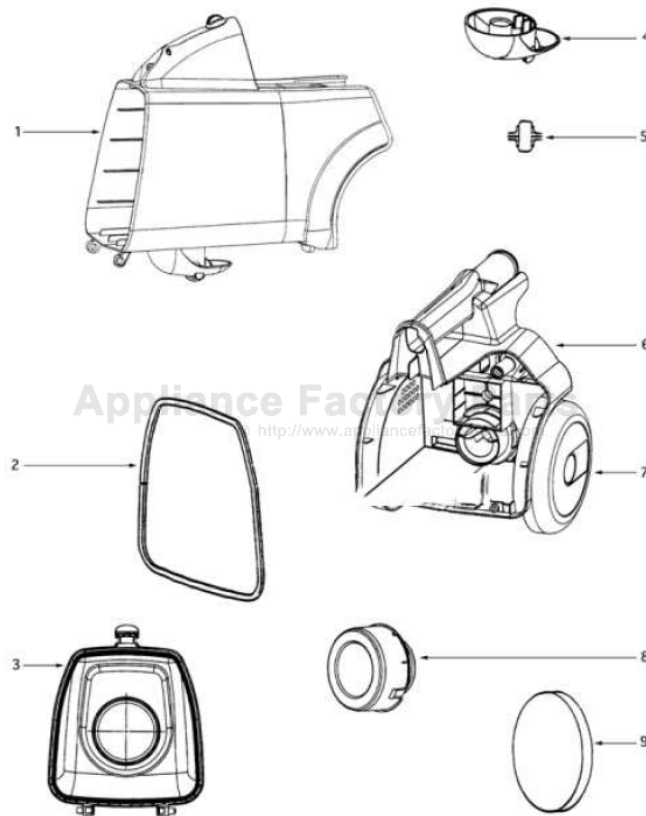

[Find Your SANITAIRE Vacuum Cleaner Parts - Select From 78 Models](#)

----- Manual continues below part list -----