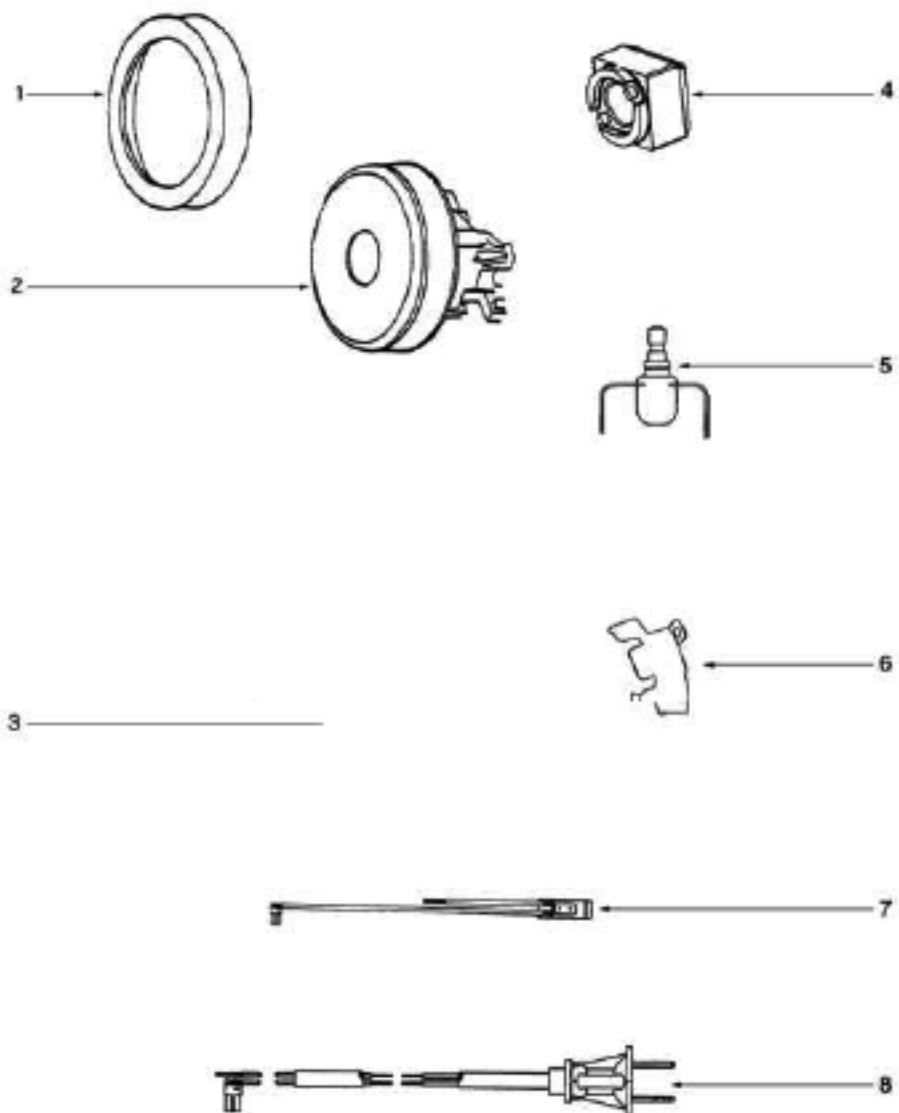

----- Manual continues below part list -----

Available Replacement Parts for SANITAIRE S3681A

[E-38333](#)

FILTER, BAG 1PK

Ref #	Part	Description	Comments	Qty
1	60487-26	HOUSING ASSEMBLY - PACKAG		
2	59046-1	GASKET - FRONT COVER		
3	38956-1SV	FRONT COVER ASSEMBLY		
4	38805-1	CASTER ASSEMBLY		
5	37409-1	WHEEL - CASTER		
6	280088-1	REAR HOUSING ASSEMBLY		
7	15409A-119N	WHEEL - REAR		
8	27964-119N	EXTENSION TUBE		
9	38333	FILTER		

Ref #	Part	Description	Comments	Qty
1	28032	GASKET - MOTOR MOUNTING		
2	60445-1	MOTOR ASSEMBLY - CARTONED		
3	60610	SCREW PKG		
4	27985	BUSHING - MOTOR		
5	15376-5	SWITCH ASSEMBLY		
6	39028	SHIELD - WIRE		
7	59717	THERMOSTAT & TERMINAL ASS		
8	59718	SUPPLY CORD & TERMINAL AS		