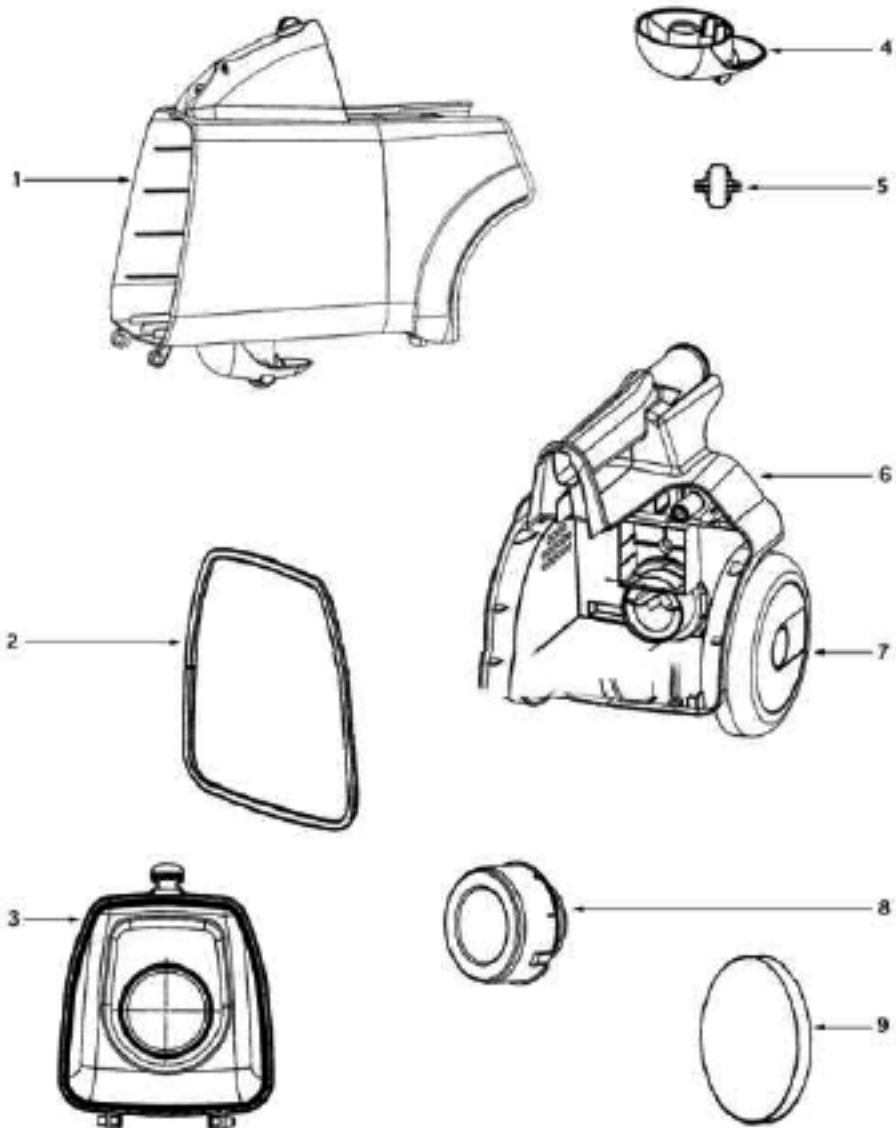

----- Manual continues below part list -----

Available Replacement Parts for SANITAIRE S3681A

[E-38333](#)

FILTER, BAG 1PK

Ref #	Part	Description	Comments	Qty
1	60487-26	HOUSING ASSEMBLY - PACKAG		
2	59046-1	GASKET - FRONT COVER		
3	38956-1SV	FRONT COVER ASSEMBLY		
4	38805-1	CASTER ASSEMBLY		
5	37409-1	WHEEL - CASTER		
6	280088-1	REAR HOUSING ASSEMBLY		
7	15409A-119N	WHEEL - REAR		
8	27964-119N	EXTENSION TUBE		
9	38333	FILTER		