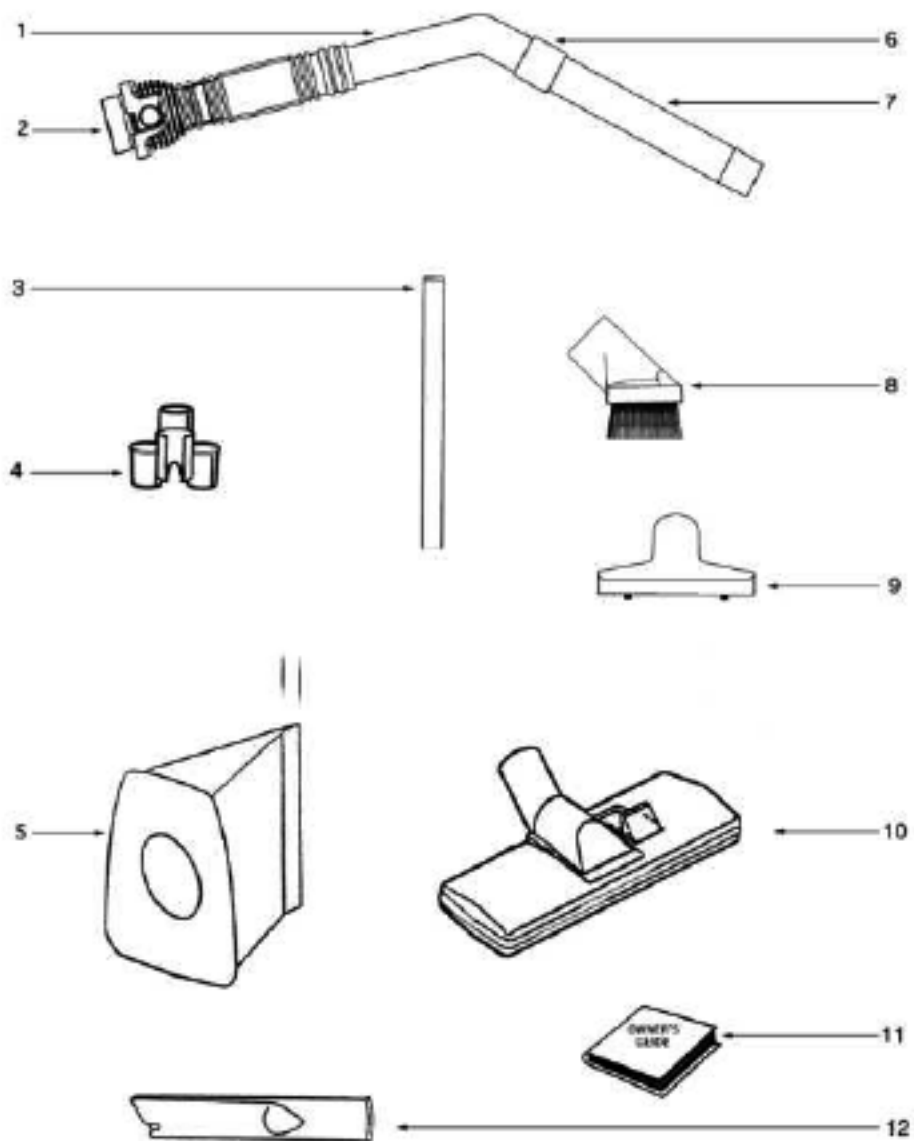

Ref #	Part	Description	Comments	Qty
1	60289-1	HOSE ASSEMBLY - CARTONED		
2	15355-119N	COUPLING - HOSE		
3	14070-3	WAND - STRAIGHT		
4	E-54610	CLIP & TOOL		
5	60295A	PAPER BAG PKG ASSY (3MM)		
6	37653-3	BLEEDER		
7	26193-3	CURVED HANDLE ASSEMBLY		
8	60290-1	DUSTING BRUSH - PACKAGED		
9	38284-3	UPHOLSTERY NOZZLE ASSEMBL		
10	39134-6	DELUXE FLOOR NOZZLE ASSEM		
11	71373A	OWNER'S GUIDE		
12	26708-119N	TOOL - CREVICE