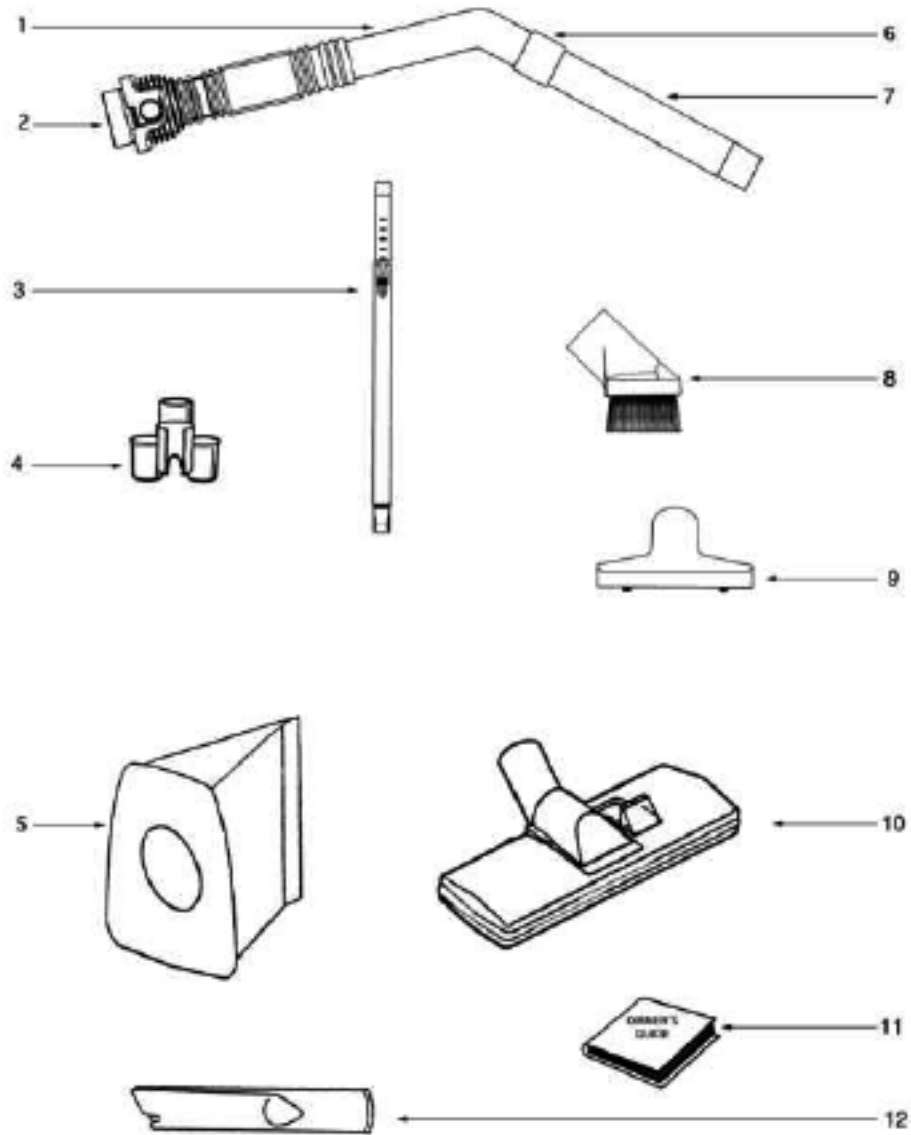

Accessories - S3681B-1

Ref #	Part	Description	Comments	Qty
1	60289-1	HOSE ASSEMBLY - CARTONED		
2	15355-119N	COUPLING - HOSE		
3	72953	STEEL TELESCOPIC WAND SET		
4	54610	CLIP & TOOL		
5	60295A	PAPER BAG PKG ASSY (3MM)		
6	37653-3	BLEEDER		
7	26193-3	CURVED HANDLE ASSEMBLY		
8	60290-1	DUSTING BRUSH - PACKAGED		
9	38284-3	UPHOLSTERY NOZZLE ASSEMBL		
10	38702-2	COMB. FLOOR & WALL BRUSH		
11	75328			
12	27237-3	TOOL - CREVICE		
13	38353	STRAP & PIN ASSEMBLY	Item not pictured.