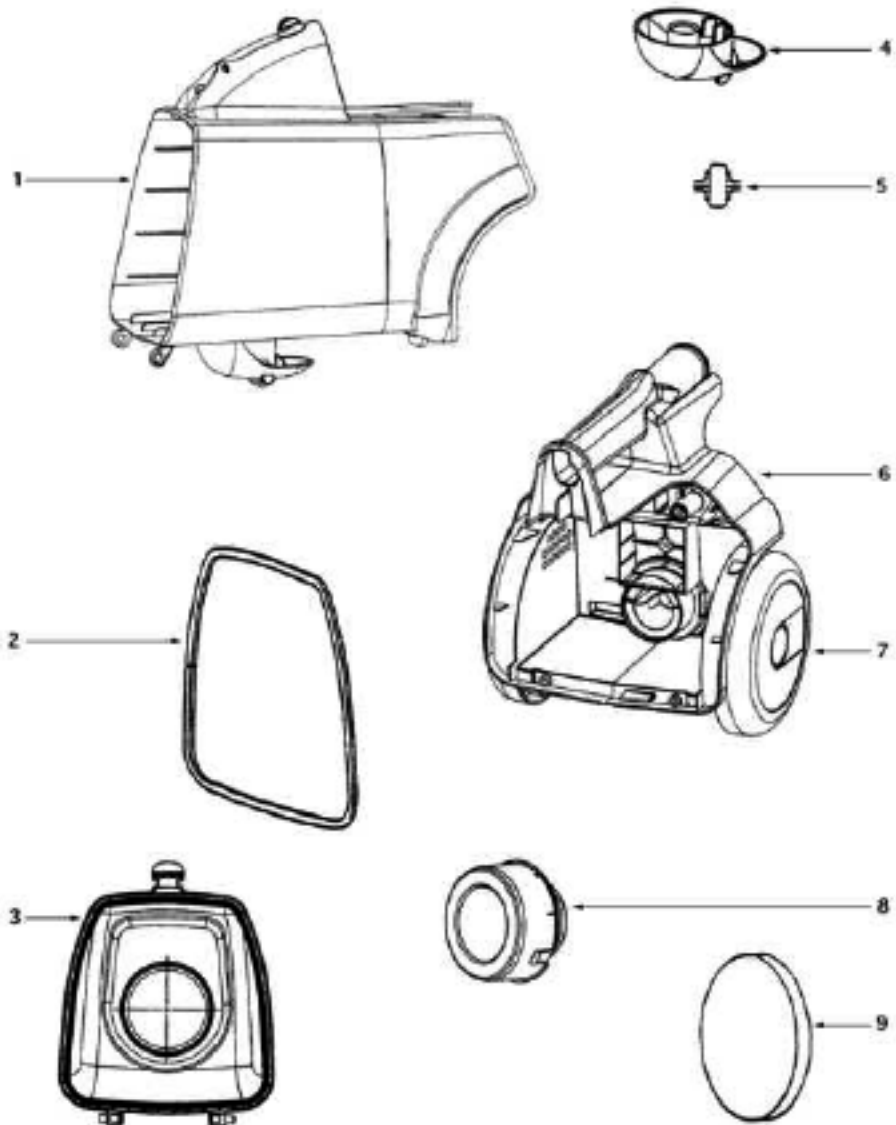

Canister - S3881B-1

Ref #	Part	Description	Comments	Qty
1	60487-26	HOUSING ASSEMBLY - PACKAG		
2	59046-1	GASKET - FRONT COVER		
3	38956-1SV	FRONT COVER ASSEMBLY		
4	38805-1	CASTER ASSEMBLY		
5	37409-1	WHEEL - CASTER		
6	28008B-3	REAR HOUSING ASSEMBLY		
7	15409A-119N	WHEEL - REAR		
8	27964-119N	EXTENSION TUBE		
9	38333	FILTER