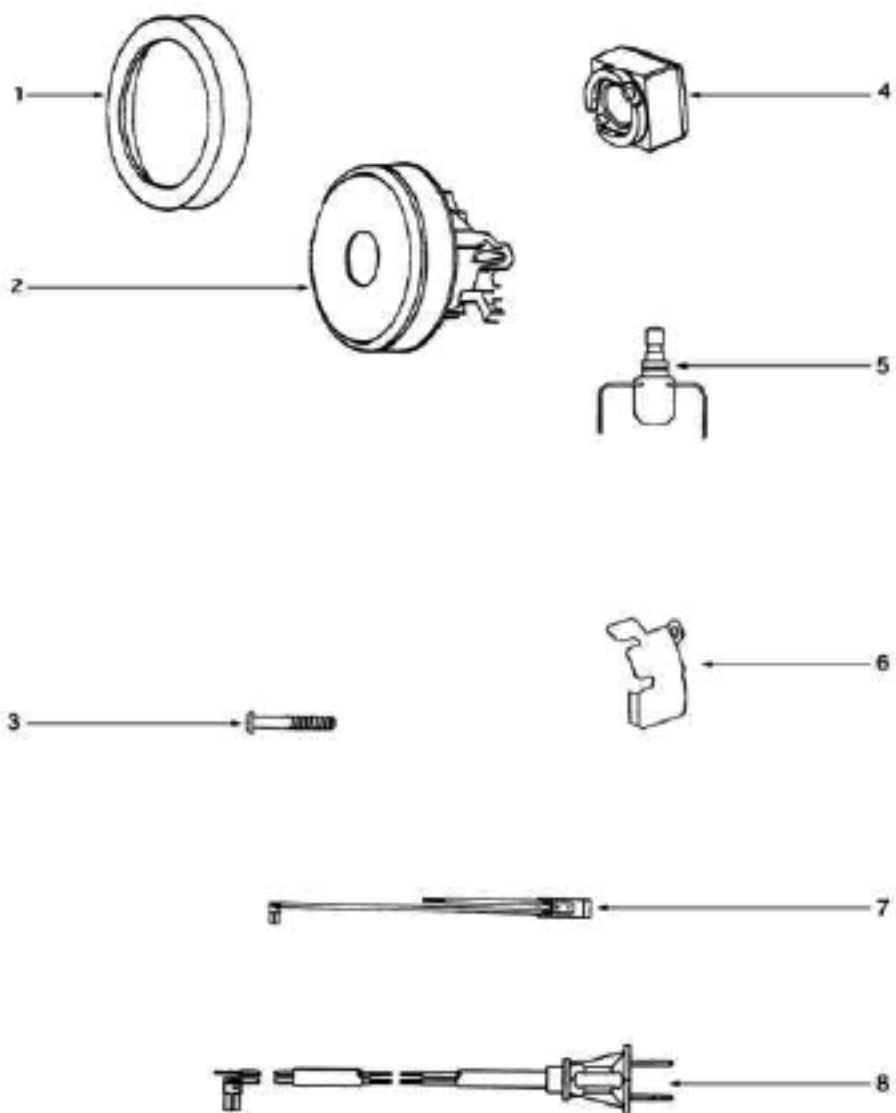

Motor - S3881B-1

Ref #	Part	Description	Comments	Qty
1	75079	GASKET - MOTOR MOUNTING		
2	62392	MOTOR ASSEMBLY - PACKAGED		
3	60610	SCREW PKG		
4	75027	BUSHING - MOTOR		
5	28304A-2	SWITCH - PUSHBUTTON		
6	39028	SHIELD - WIRE		
7	39408-8	THERMOSTAT & TERMINAL ASS		
8	39585-10	SUPPLY CORD & TERMINAL AS