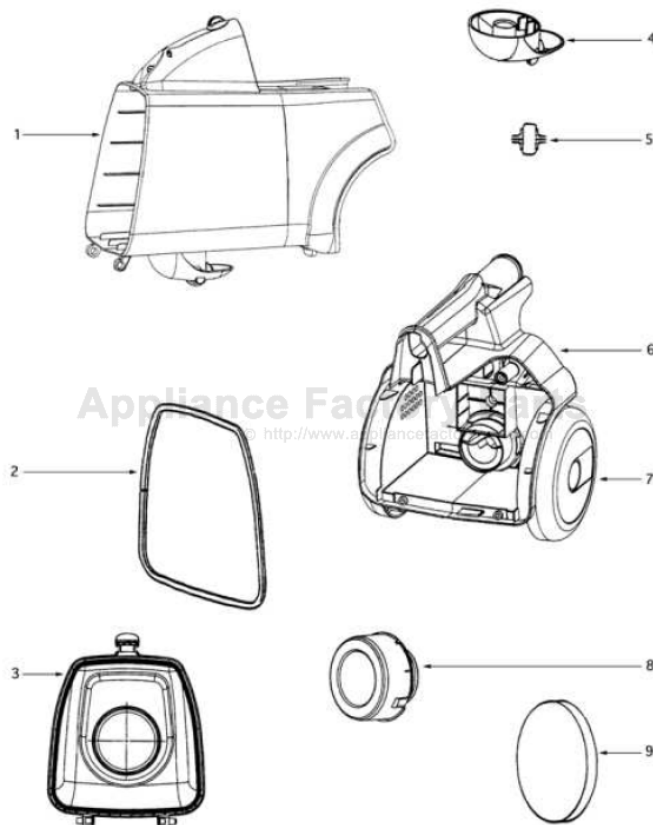

[Find Your SANITAIRE Vacuum Cleaner Parts - Select From 78 Models](#)

----- Manual continues below part list -----