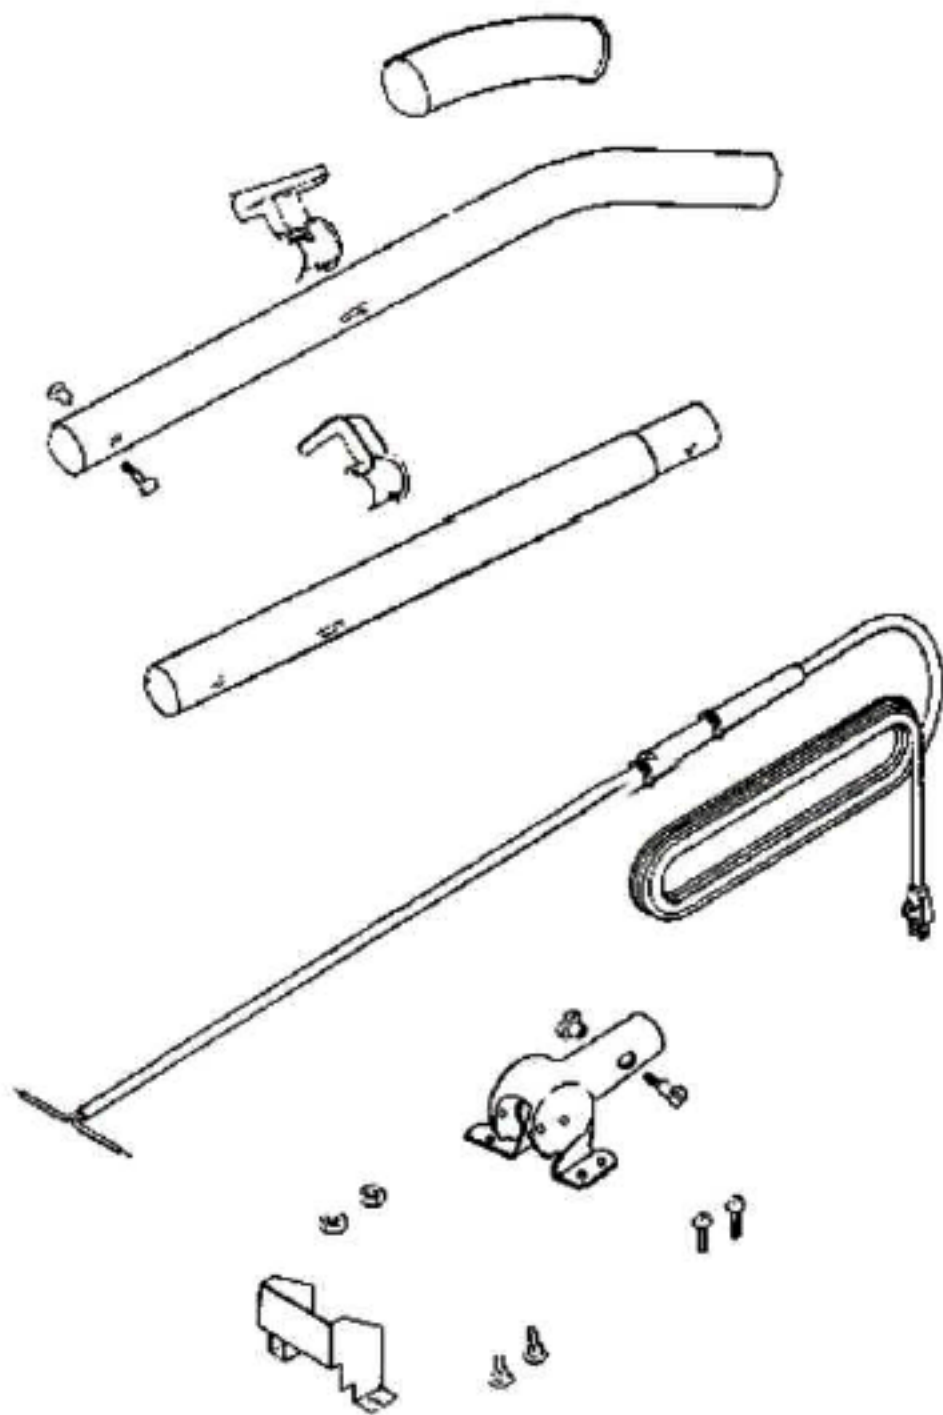

Ref #	Part	Description	Comments	Qty
1	13738-5	SWITCH ASSEMBLY		
2	14193-1	LENS - HOOD		
3	24834A-1	PEDAL - FOOT		
4	24865A-5	SLIDE - ADJUSTMENT		
5	25729A-6	COVER - SLIDE		
6	26908-2	BUTTON - SWITCH		
7	30517	GASKET - MOTOR SEAL		
8	35958A	HEADLAMP SOCKET ASSEMBLY		
9	36263	COVER - WHEEL		
10	37590	BRACKET - BUSHING		
11	37989	CLIP - SWITCH		
12	38067	SEPARATOR ASSEMBLY		
13	40009A	LAMP - HEADLIGHT		
14	53097	SPRING - FOOT PEDAL PKG (
15	53140	CLAMP & SCREW ASSY PKG		
16	53147	SCREW PACKAGE (10)		
17	53214-1	WIRE SPLICE 5		
18	53215-5	SCREW PACKAGE		
19	53228-7	SCREWS - PACKAGE 10		
20	53238-13	SCREW PACKAGE		
21	53238-14	SCREW PACKAGE		
22	53457-7	BASE ASSEMBLY - CARTONED		
23	54249-7	HOOD & GRAPHICS ASSY - PK		
24	54352-11	MOTOR ASSEMBLY - PACKAGED		
25	55296	WIRE & TERMINAL ASSEMBLY		

Ref #	Part	Description	Comments	Qty
1	25759A	CAP - DISTURBULATOR		
2	25922-1	BOTTOM PLATE ASSEMBLY		
3	35858-2	WHEEL - REAR		
4	35859A-1	WHEEL - FRONT		
5	35947A	AXLE - FRONT		
6	36342-3	GUARD - FURNITURE		
7	46538	TAPE - FOAM		
8	47582	AXLE - REAR		
9	49899	WASHER - FELT		
10	52282-3	BRISTLE STRIP PACKAGE		
11	53076-2	SPRING & AXLE PACKAGE (6)		
12	53111	CLIP PACKAGE (5)		
13	53158	LOCK NUT PACKAGE		
14	53167	WASHER - SHAFT PACKAGE		
15	53238-11	SCREW PACKAGE		
16	53360	DISTURBULATOR REPAIR KIT		
17	53398-1	DISTURBULATOR ASSY - CART		
18	52100A	BELT PKG ASSY (UPRIGHT)		

Ref #	Part	Description	Comments	Qty
1	12637-8	TUBE - HANDLE (LOWER)		
2	13521-2	RETAINER - CORD (LOWER)		
3	25329-20	HANDLE ASSEMBLY (UPPER)		
4	27137-2	HANDLE SOCKET ASSEMBLY		
5	27382-10	CORD - LOW LEAD (18 GA)		
6	35293-4	GRIP - HANDLE		
7	36097-3	SLEEVE		
8	35439	SHIELD - HANDLE SOCKET		
9	36965-2	CORD RETAINER ASSY-BLACK		
10	53145	BOLT PACKAGE (10)		
11	53198-1	HANDLE SCREW ASSY PACKAGE		
12	53213-5	NUTS - PACKAGE 10		
13	53238-13	SCREW PACKAGE		
14	55468-1	HANDLE SCREW ASSY PACKAGE		