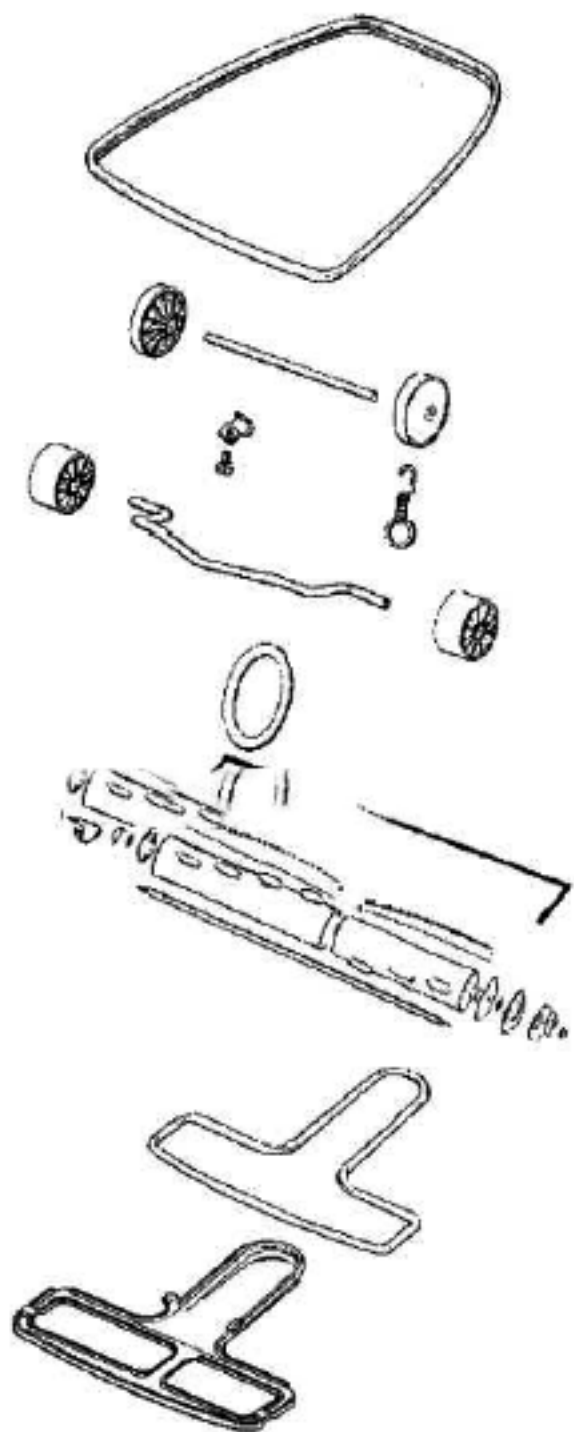

Ref #	Part	Description	Comments	Qty
1	13738-5	SWITCH ASSEMBLY		
2	14193-1	LENS - HOOD		
3	24834A-1	PEDAL - FOOT		
4	24865A-5	SLIDE - ADJUSTMENT		
5	25729A-6	COVER - SLIDE		
6	26908-2	BUTTON - SWITCH		
7	30517	GASKET - MOTOR SEAL		
8	35958A	HEADLAMP SOCKET ASSEMBLY		
9	36263	COVER - WHEEL		
10	37590	BRACKET - BUSHING		
11	37989	CLIP - SWITCH		
12	38067	SEPARATOR ASSEMBLY		
13	40009A	LAMP - HEADLIGHT		
14	53097	SPRING - FOOT PEDAL PKG (
15	53140	CLAMP & SCREW ASSY PKG		
16	53147	SCREW PACKAGE (10)		
17	53214-1	WIRE SPLICE 5		
18	53215-5	SCREW PACKAGE		
19	53228-7	SCREWS - PACKAGE 10		
20	53238-13	SCREW PACKAGE		
21	53238-14	SCREW PACKAGE		
22	53457-7	BASE ASSEMBLY - CARTONED		
23	54249-7	HOOD & GRAPHICS ASSY - PK		
24	54352-11	MOTOR ASSEMBLY - PACKAGED		
25	55296	WIRE & TERMINAL ASSEMBLY		

Ref #	Part	Description	Comments	Qty
1	25759A	CAP - DISTURBULATOR		
2	25922-1	BOTTOM PLATE ASSEMBLY		
3	35858-2	WHEEL - REAR		
4	35859A-1	WHEEL - FRONT		
5	35947A	AXLE - FRONT		
6	36342-3	GUARD - FURNITURE		
7	46538	TAPE - FOAM		
8	47582	AXLE - REAR		
9	49899	WASHER - FELT		
10	52282-3	BRISTLE STRIP PACKAGE		
11	53076-2	SPRING & AXLE PACKAGE (6)		
12	53111	CLIP PACKAGE (5)		
13	53158	LOCK NUT PACKAGE		
14	53167	WASHER - SHAFT PACKAGE		
15	53238-11	SCREW PACKAGE		
16	53360	DISTURBULATOR REPAIR KIT		
17	53398-1	DISTURBULATOR ASSY - CART		
18	52100A	BELT PKG ASSY (UPRIGHT)		

Ref #	Part	Description	Comments	Qty
1	12637-8	TUBE - HANDLE (LOWER)		
2	13521-2	RETAINER - CORD (LOWER)		
3	25329-20	HANDLE ASSEMBLY (UPPER)		
4	27137-2	HANDLE SOCKET ASSEMBLY		
5	27382-10	CORD - LOW LEAD (18 GA)		
6	35293-4	GRIP - HANDLE		
7	36097-3	SLEEVE		
8	35439	SHIELD - HANDLE SOCKET		
9	36965-2	CORD RETAINER ASSY-BLACK		
10	53145	BOLT PACKAGE (10)		
11	53198-1	HANDLE SCREW ASSY PACKAGE		
12	53213-5	NUTS - PACKAGE 10		
13	53238-13	SCREW PACKAGE		
14	55468-1	HANDLE SCREW ASSY PACKAGE		