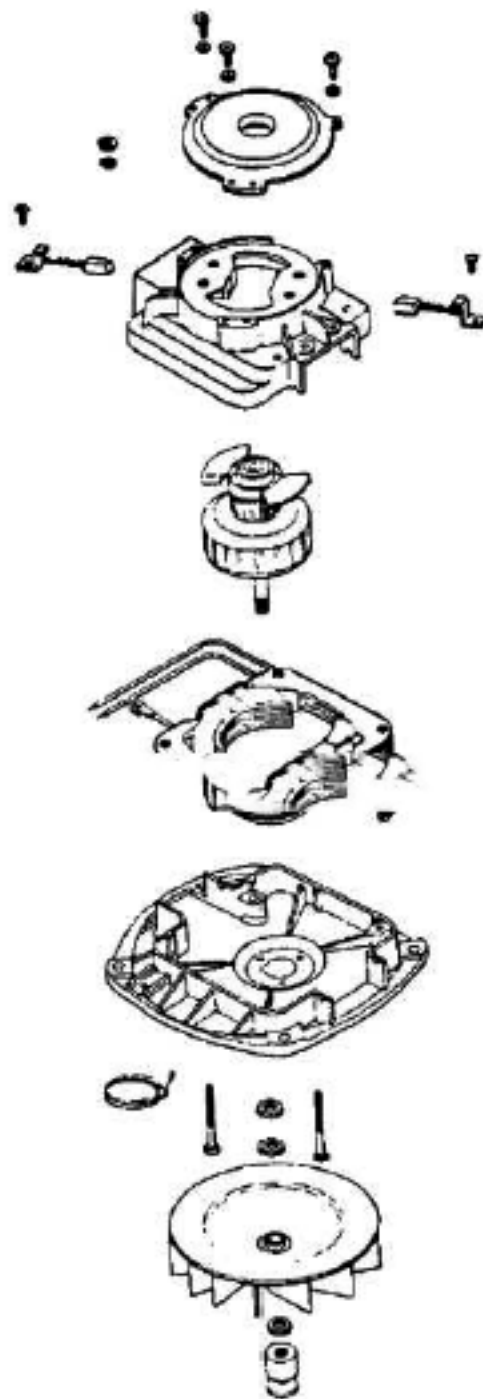

Ref #	Part	Description	Comments	Qty
1	13738-5	SWITCH ASSEMBLY		
2	14193-1	LENS - HOOD		
3	24834A-1	PEDAL - FOOT		
4	24865A-5	SLIDE - ADJUSTMENT		
5	25729A-6	COVER - SLIDE		
6	26908-2	BUTTON - SWITCH		
7	30517	GASKET - MOTOR SEAL		
8	35958A	HEADLAMP SOCKET ASSEMBLY		
9	36263	COVER - WHEEL		
10	37590	BRACKET - BUSHING		
11	37989	CLIP - SWITCH		
12	38067	SEPARATOR ASSEMBLY		
13	40009A	LAMP - HEADLIGHT		
14	53097	SPRING - FOOT PEDAL PKG (
15	53140	CLAMP & SCREW ASSY PKG		
16	53147	SCREW PACKAGE (10)		
17	53214-1	WIRE SPLICE 5		
18	53215-5	SCREW PACKAGE		
19	53228-7	SCREWS - PACKAGE 10		
20	53238-13	SCREW PACKAGE		
21	53238-14	SCREW PACKAGE		
22	53457-7	BASE ASSEMBLY - CARTONED		
23	54249-7	HOOD & GRAPHICS ASSY - PK		
24	54352-11	MOTOR ASSEMBLY - PACKAGED		
25	55296	WIRE & TERMINAL ASSEMBLY		

Ref #	Part	Description	Comments	Qty
1	25759A	CAP - DISTURBULATOR		
2	25922-1	BOTTOM PLATE ASSEMBLY		
3	35858-2	WHEEL - REAR		
4	35859A-1	WHEEL - FRONT		
5	35947A	AXLE - FRONT		
6	36342-3	GUARD - FURNITURE		
7	46538	TAPE - FOAM		
8	47582	AXLE - REAR		
9	49899	WASHER - FELT		
10	52282-3	BRISTLE STRIP PACKAGE		
11	53076-2	SPRING & AXLE PACKAGE (6)		
12	53111	CLIP PACKAGE (5)		
13	53158	LOCK NUT PACKAGE		
14	53167	WASHER - SHAFT PACKAGE		
15	53238-11	SCREW PACKAGE		
16	53360	DISTURBULATOR REPAIR KIT		
17	53398-1	DISTURBULATOR ASSY - CART		
18	52100A	BELT PKG ASSY (UPRIGHT)		

Ref #	Part	Description	Comments	Qty
1	12637-8	TUBE - HANDLE (LOWER)		
2	13521-2	RETAINER - CORD (LOWER)		
3	25329-20	HANDLE ASSEMBLY (UPPER)		
4	27137-2	HANDLE SOCKET ASSEMBLY		
5	27382-10	CORD - LOW LEAD (18 GA)		
6	35293-4	GRIP - HANDLE		
7	36097-3	SLEEVE		
8	35439	SHIELD - HANDLE SOCKET		
9	36965-2	CORD RETAINER ASSY-BLACK		
10	53145	BOLT PACKAGE (10)		
11	53198-1	HANDLE SCREW ASSY PACKAGE		
12	53213-5	NUTS - PACKAGE 10		
13	53238-13	SCREW PACKAGE		
14	55468-1	HANDLE SCREW ASSY PACKAGE		