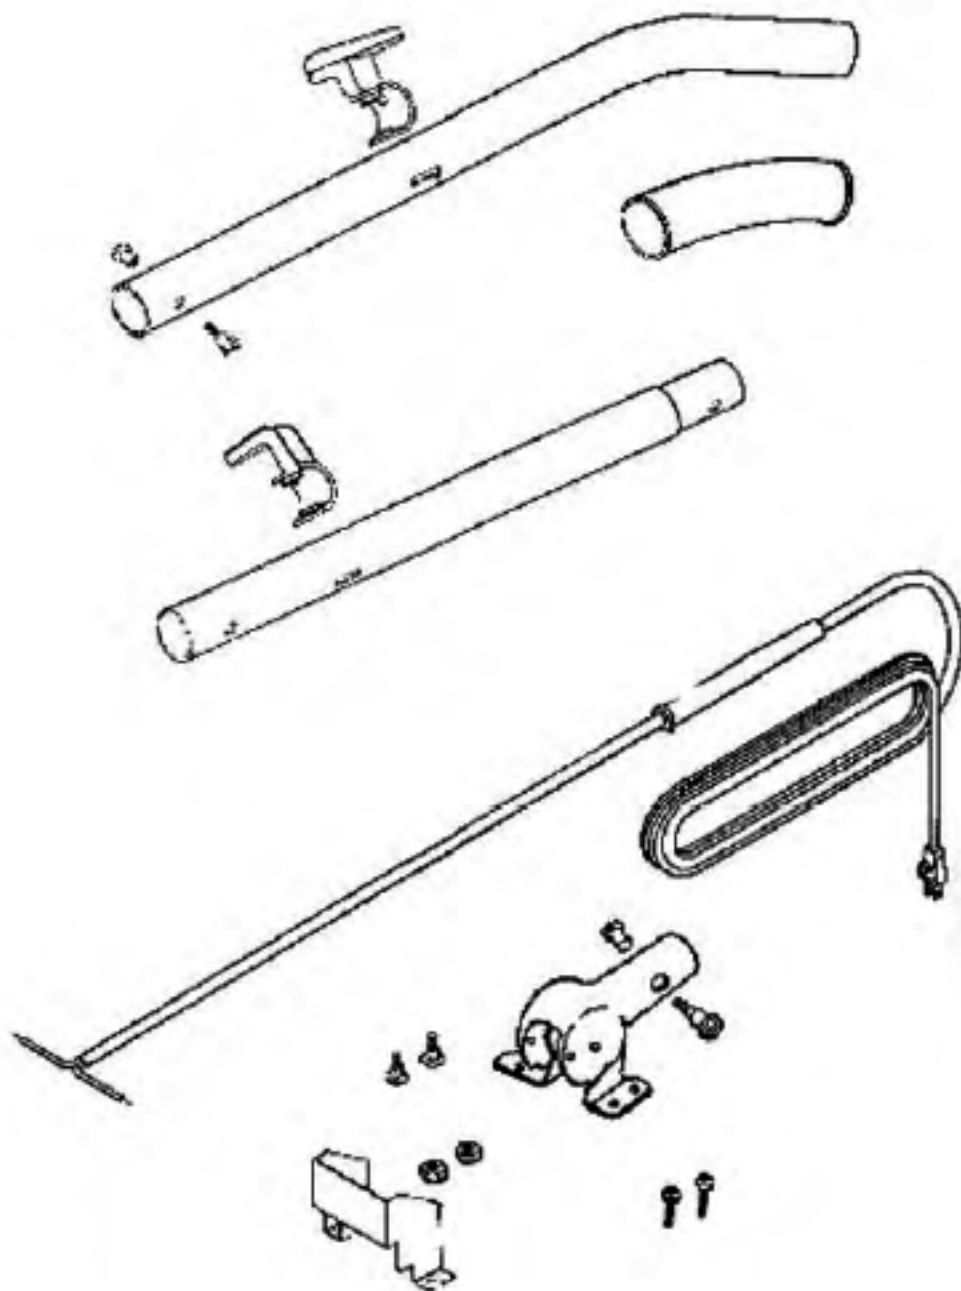

----- Manual continues below part list -----

Available Replacement Parts for SANITAIRE S661

[E-36409-13](#)

SWITCH - PUSH

**26176-3 UPPER HANDLE ASS'Y (INCLUDES)
25103A-4 HANDLE GRIP**

Ref #	Part	Description	Comments	Qty
1	E-13521-2	RETAINER - CORD (LOWER)		
2	E-25103A-4	GRIP - HANDLE		
3	E-26176-3	HANDLE ASSEMBLY (UPPER)		
4	E-34732-15	CORD & POLARIZED PLUG ASS		
5	E-36097-3	SLEEVE		
6	E-36439	SHIELD - HANDLE SOCKET		
7	E-36965-2	CORD RETAINER ASSY-BLACK		
8	E-38183-1	HANDLE SOCKET ASSEMBLY		
9	E-53145	BOLT PACKAGE (10)		
10	E-53198-1	HANDLE SCREW ASSY PACKAGE		
11	E-53213-5	NUTS - PACKAGE		
12	E-53238-13	SCREW PACKAGE		
13	E-57751-1	TUBE - HANDLE (LOWER)		

Ref #	Part	Description	Comments	Qty
1	E-12601-8	LENS - HOOD		
2	E-14302-1	KNOB - 8 POSITION		
3	E-24834A-1	PEDAL - FOOT		
4	E-24964A	CAM (RIGHT)		
5	E-24965A	CAM (LEFT)		
6	E-30517	GASKET - MOTOR SEAL		
7	E-35958A	HEADLAMP SOCKET ASSEMBLY		
8	E-36263	COVER - WHEEL		
9	E-36409-13	SWITCH - PUSH		
10	E-38054-2	GRIP ASSEMBLY		
11	E-40009A	LAMP - HEADLIGHT		
12	E-49052-3	TAPE - FOAM		
13	E-53089-1	BUSHING & STRAIN RELIEF P		
14	E-53097	SPRING - FOOT PEDAL PKG (
15	E-53117	SPRING - HOOD PACKAGE (10		
16	E-53118	RIVET - SHOULDER PACKAGE		
17	E-53133	STEEL WASHERS - PACKAGE 1		
18	E-53140	CLAMP & SCREW ASSY PKG		
19	E-53143	SCREW PACKAGE (10)		
20	E-53160	CABLE CLAMP PACKAGE		
21	E-53213-4	NUTS - PACKAGE 10		
22	E-53214-1	WIRE SPLICE 5		
23	E-53228-2	SCREWS - PACKAGE 10		
24	E-53228-3	SCREWS - PACKAGE 10		
25	E-53238-13	SCREW PACKAGE		
26	E-53238-14	SCREW PACKAGE		
27	E-54177	WIRE & TERMINAL ASSY		
28	E-54352-9	MOTOR ASSEMBLY - PACKAGED		
29	E-54408-2	BASE ASSEMBLY - 12" - CAR		
30	E-55446	NUT - SWITCH		
31	E-56382	DUCT ASSEMBLY (L)		
32	E-56383	DUCT ASSEMBLY (R)		