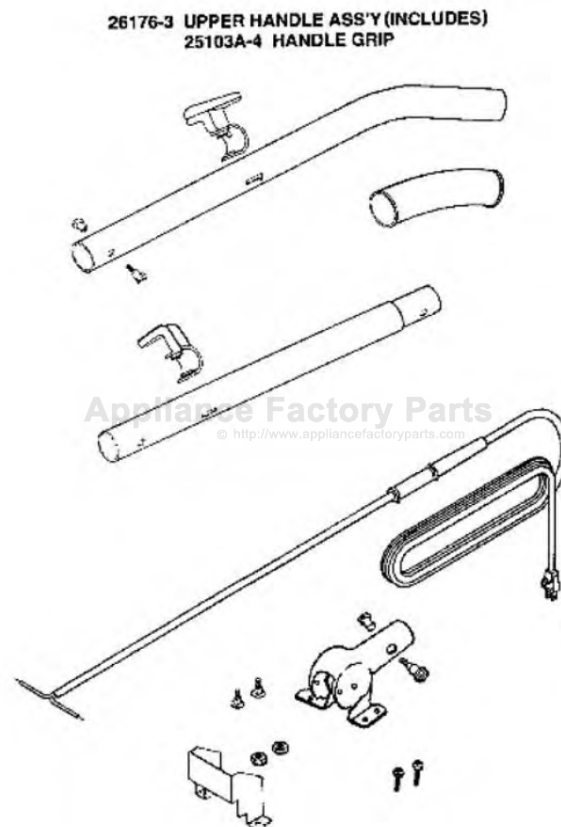

[Find Your SANITAIRE Vacuum Cleaner Parts - Select From 78 Models](#)

----- Manual continues below part list -----