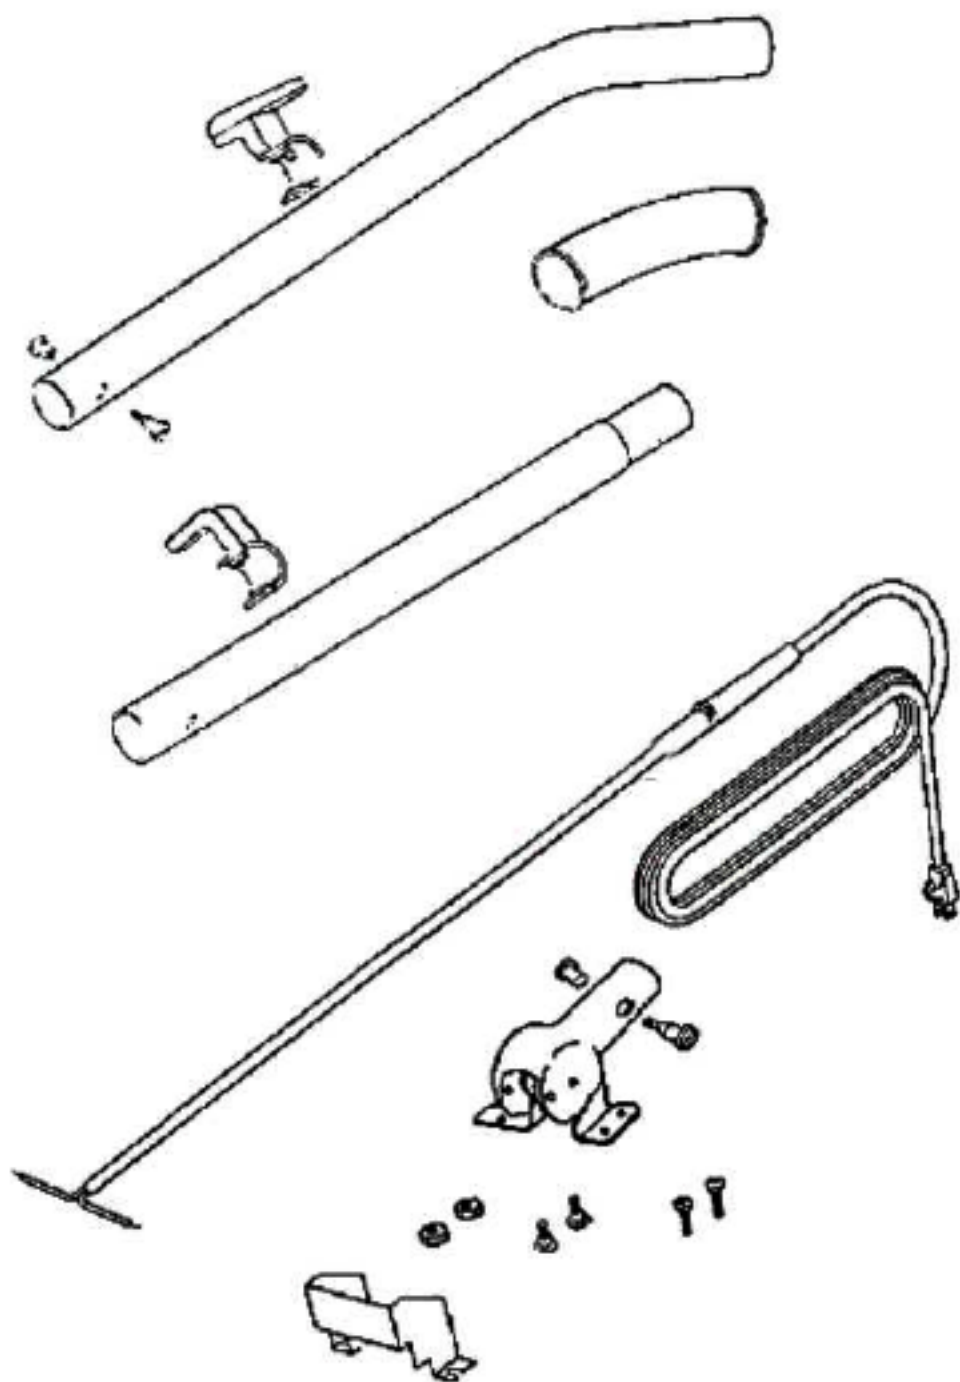

Ref #	Part	Description	Comments	Qty
1	12901-8	LENS - HOOD		
2	13770-1	COVER - FAN SCROLL		
3	14302-1	KNOB - 8 POSITION		
4	24834A-1	PEDAL - FOOT		
5	24964A	CAM (RIGHT)		
6	24965A	CAM (LEFT)		
7	30517	GASKET - MOTOR SEAL		
8	35958A	HEADLAMP SOCKET ASSEMBLY		
9	36263	COVER - WHEEL		
10	36409-13	SWITCH - PUSH		
11	38054-2	CAP HEIGHT ADJUSTMENT 8 POSITION		
12	40009A	LAMP - HEADLIGHT		
13	52334	FAN CHAMBER REPLACEMENT K		
14	53089-1	BUSHING & STRAIN RELIEF P		
15	53097	SPRING - FOOT PEDAL PKG (
16	53117	SPRING - HOOD PACKAGE (10		
17	53118	RIVET - SHOULDER PACKAGE		
18	53133	STEEL WASHERS - PACKAGE 1		
19	53140	CLAMP & SCREW ASSY PKG		
20	53143	SCREW PACKAGE (10)		
21	53160	CABLE CLAMP PACKAGE		
22	53213-4	NUTS - PACKAGE 10		
23	53214-1	WIRE SPLICE 5		
24	53228-2	SCREWS - PACKAGE 10		
25	53228-3	SCREWS - PACKAGE 10		
26	53238-13	SCREW PACKAGE		
27	53238-14	SCREW PACKAGE		
28	53425-5	BASE ASSEMBLY - CARTONED		
29	54177	WIRE & TERMINAL ASSY		
30	54352-11	MOTOR ASSEMBLY - PACKAGED		
31	54407-3	MOTOR HOOD ASSEMBLY - PAC		
32	56382	DUCT ASSEMBLY (L)		
33	56383	DUCT ASSEMBLY (R)		

Ref #	Part	Description	Comments	Qty
1	12637-8	TUBE - HANDLE (LOWER)		
2	13521-2	RETAINER - CORD (LOWER)		
3	25103A-4	GRIP - HANDLE		
4	26176-4	HANDLE ASSEMBLY (UPPER)		
5	27382-6	CORD - LOW LEAD (18 GA)		
6	36097-3	SLEEVE		
7	36439	SHIELD - HANDLE SOCKET		
8	36965-2	CORD RETAINER ASSY-BLACK		
9	38183-1	HANDLE SOCKET ASSEMBLY		
10	53145	BOLT PACKAGE (10)		
11	53198-1	HANDLE SCREW ASSY PACKAGE		
12	53215-5	SCREW PACKAGE		
13	53238-13	SCREW PACKAGE		