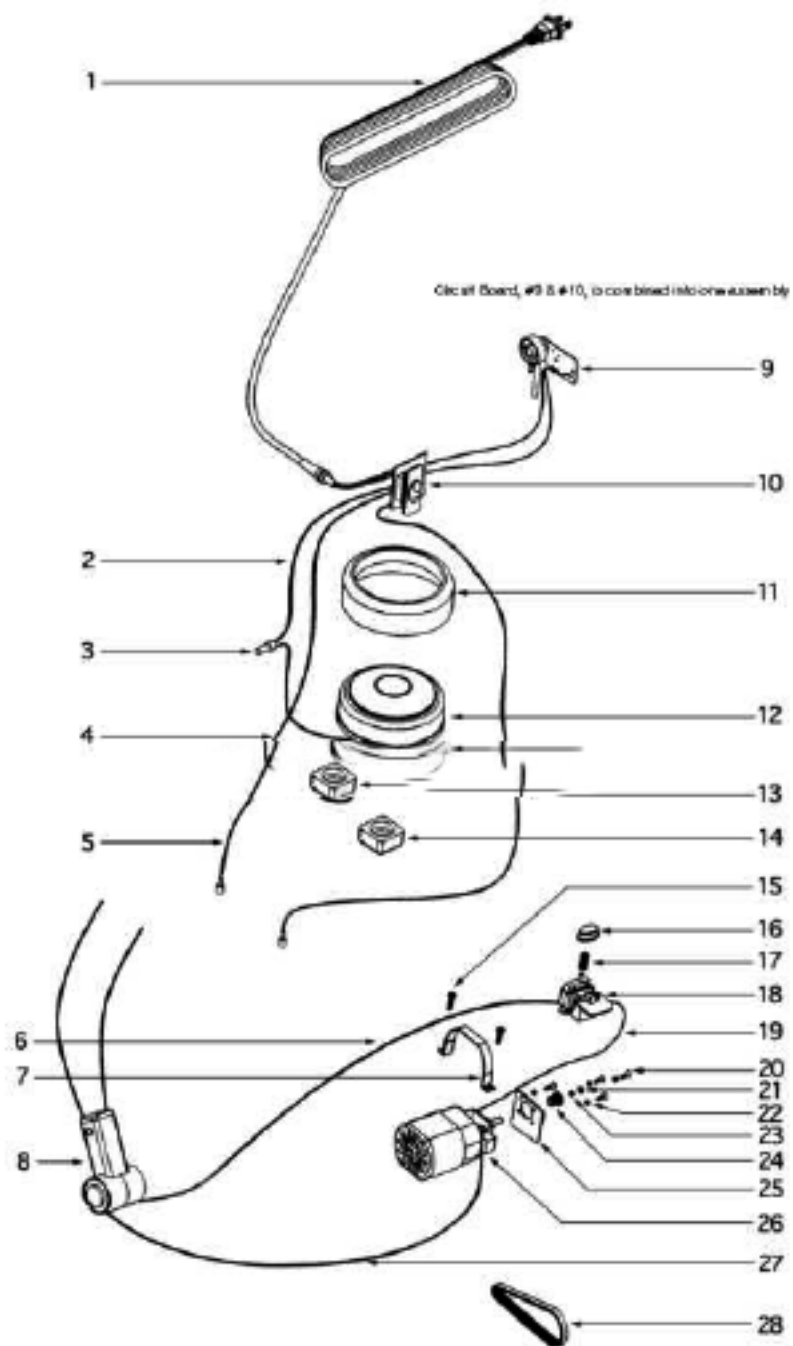

Ref #	Part	Description	Comments	Qty
1	61124	FILTER - EXHAUST MICRON		
2	61125	PAPER BAG PKG STYLE SL		
3	61165-1	SCREW PACKAGE		
4	61165-3	SCREW PACKAGE		
5	61166	SCREW PACKAGE		
6	61174	FIX PLATE - HANDLE RELEAS		
7	61189-2	FIXED PLATE		
8	61198-2	NUT PACKAGE		
9	61199-3	SPRING WASHER PACKAGE		
10	61200-1	UPPER PIVOTING HANDLE ASS		
11	61201-1	COVER - EXHAUST AIR		
12	61202-1	DUST COVER REPLACEMENT KI		
13	61203	GASKET		
14	61205-1	DUST COVER REPLACEMENT KI		
15	61206	GASKET ("L" PAD)		
16	61207-1	RIGHT SIDE GUIDE		
17	61208	FIX SWITCH		
18	61209	FIX SPRING		
19	61210	NEON LIGHT COVER		
20	61211	STOP - RUBBER		
21	61212-1	HOOK - CORD SWIVEL		
22	61213	BRACKET - CORD RELEASE		
23	61307	EXTENTION HOSE ASSEMBLY		
24	61165-5	SCREW PACKAGE		
25	70734	OWNERS GUIDE		

Ref #	Part	Description	Comments	Qty
1	61177-1	POWER CORD & PCB ASSY - P		
2	61183-1	WIRE - CONNECTING		
3	61195	ELECTRICAL CONTACT PACKAG		
4	61183-2	WIRE - CONNECTING		
5	61184-1	WIRE - TERMINATED		
6	61184-3	WIRE - TERMINATED		
7	61187	CLAMP - MOTOR		
8	61186-1	JOINT - NOZZLE PIVOT		
10	61178	POWER CORD & PCB ASSY - P		
11	61179-1	MOUNT - FRONT MOTOR		
12	61185-1	MOTOR ASSEMBLY - CARTONED		
13	61184-2	WIRE - TERMINATED		
14	61182-1	MOUNT - REAR MOTOR		
15	61165-6	SCREW PACKAGE		
16	61190	BUTTON - RESET PUSH		
17	61191	SPRING - COMPRESSION		
18	61192	CIRCUIT BREAKER ASSEMBLY		
19	61183-3	WIRE - CONNECTING		
20	61165-4	SCREW PACKAGE		
21	61198-1	NUT PACKAGE		
22	61199-4	SPRING WASHER PACKAGE		
23	61199-1	SPRING WASHER PACKAGE		
24	61194	GEAR		
25	61189-1	FIXED PLATE		
26	61188-1	MOTOR & GEAR ASSEMBLY - P		
27	61184-4	WIRE - TERMINATED		
28	61121	BELT - COG		