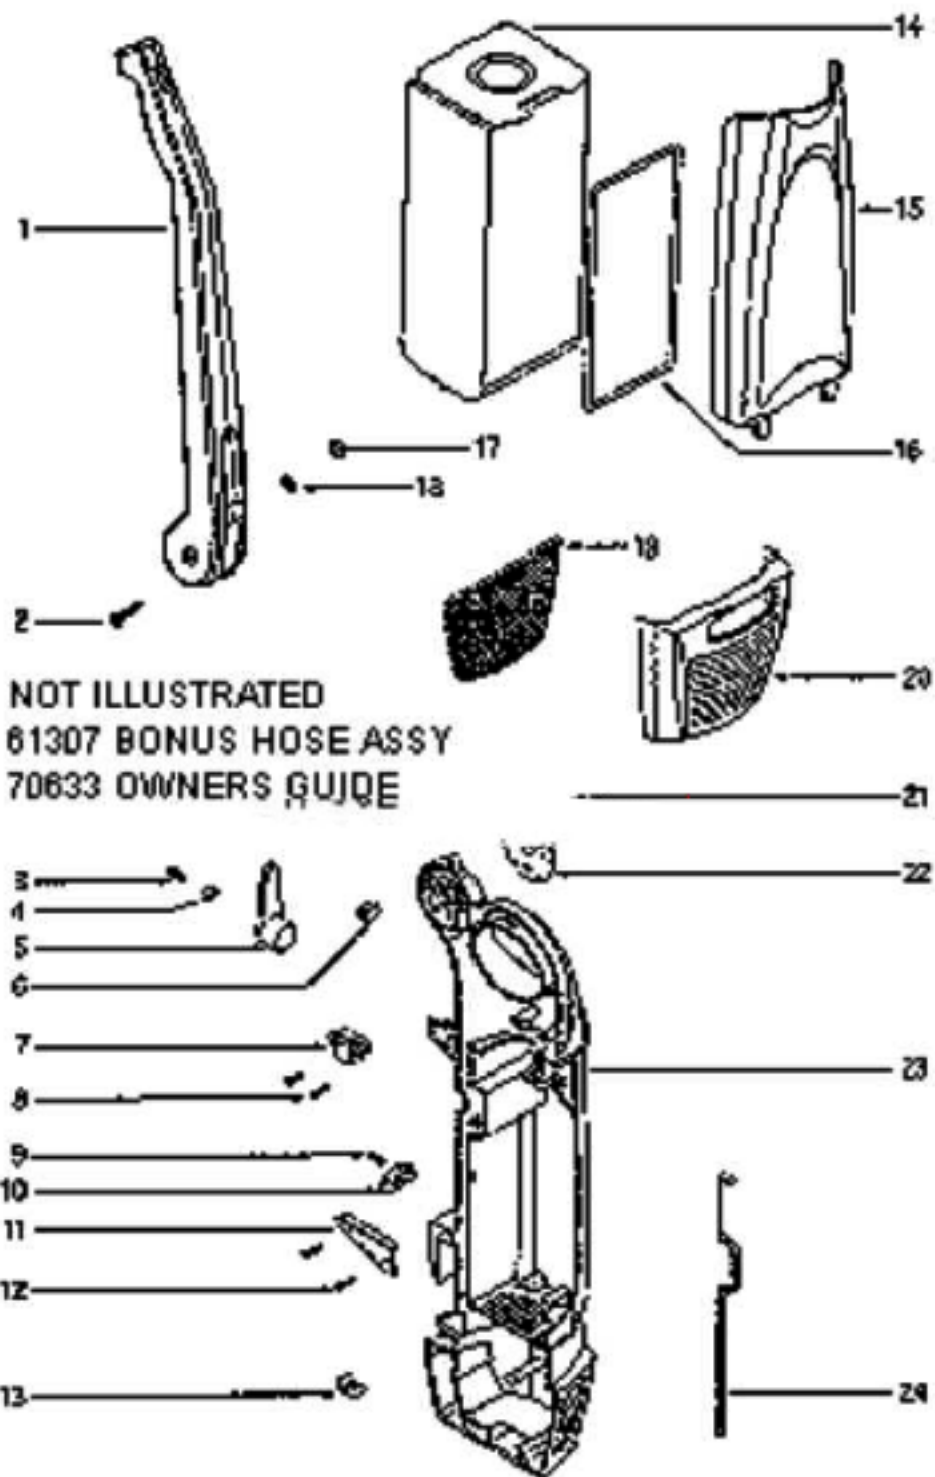

----- Manual continues below part list -----

Available Replacement Parts for SANITAIRE S7282AT

E-61125	PAPER BAG EUREKA OEM 3 PACK
E-61121	DRIVE BELT COGED OEM EUREKA 1 PACK
6113211931	Valva spring

Ref #	Part	Description	Comments	Qty
1	61124	FILTER - EXHAUST MICRON		
2	61125	PAPER BAG PKG STYLE SL		
3	61165-1	SCREW PACKAGE		
4	61165-3	SCREW PACKAGE		
5	61166	SCREW PACKAGE		
6	61174	FIX PLATE - HANDLE RELEAS		
7	61189-2	FIXED PLATE		
8	61198-2	NUT PACKAGE		
9	61199-3	SPRING WASHER PACKAGE		
10	61200-1	UPPER PIVOTING HANDLE ASS		
11	61201-1	COVER - EXHAUST AIR		
12	61202-1	DUST COVER REPLACEMENT KI		
13	61203	GASKET		
14	61205-1	DUST COVER REPLACEMENT KI		
15	61206	GASKET ("L" PAD)		
16	61207-1	RIGHT SIDE GUIDE		
17	61208	FIX SWITCH		
18	61209	FIX SPRING		
19	61210	NEON LIGHT COVER		
20	61211	STOP - RUBBER		
21	61212-1	HOOK - CORD SWIVEL		
22	61213	BRACKET - CORD RELEASE		
23	61307	EXTENTION HOSE ASSEMBLY		
24	61165-5	SCREW PACKAGE		
25	70734	OWNERS GUIDE		

Ref #	Part	Description	Comments	Qty
1	61177-1	POWER CORD & PCB ASSY - P		
2	61183-1	WIRE - CONNECTING		
3	61195	ELECTRICAL CONTACT PACKAG		
4	61183-2	WIRE - CONNECTING		
5	61184-1	WIRE - TERMINATED		
6	61184-3	WIRE - TERMINATED		
7	61187	CLAMP - MOTOR		
8	61186-1	JOINT - NOZZLE PIVOT		
10	61178	POWER CORD & PCB ASSY - P		
11	61179-1	MOUNT - FRONT MOTOR		
12	61185-1	MOTOR ASSEMBLY - CARTONED		
13	61184-2	WIRE - TERMINATED		
14	61182-1	MOUNT - REAR MOTOR		
15	61165-6	SCREW PACKAGE		
16	61190	BUTTON - RESET PUSH		
17	61191	SPRING - COMPRESSION		
18	61192	CIRCUIT BREAKER ASSEMBLY		
19	61183-3	WIRE - CONNECTING		
20	61165-4	SCREW PACKAGE		
21	61198-1	NUT PACKAGE		
22	61199-4	SPRING WASHER PACKAGE		
23	61199-1	SPRING WASHER PACKAGE		
24	61194	GEAR		
25	61189-1	FIXED PLATE		
26	61188-1	MOTOR & GEAR ASSEMBLY - P		
27	61184-4	WIRE - TERMINATED		
28	61121	BELT - COG		