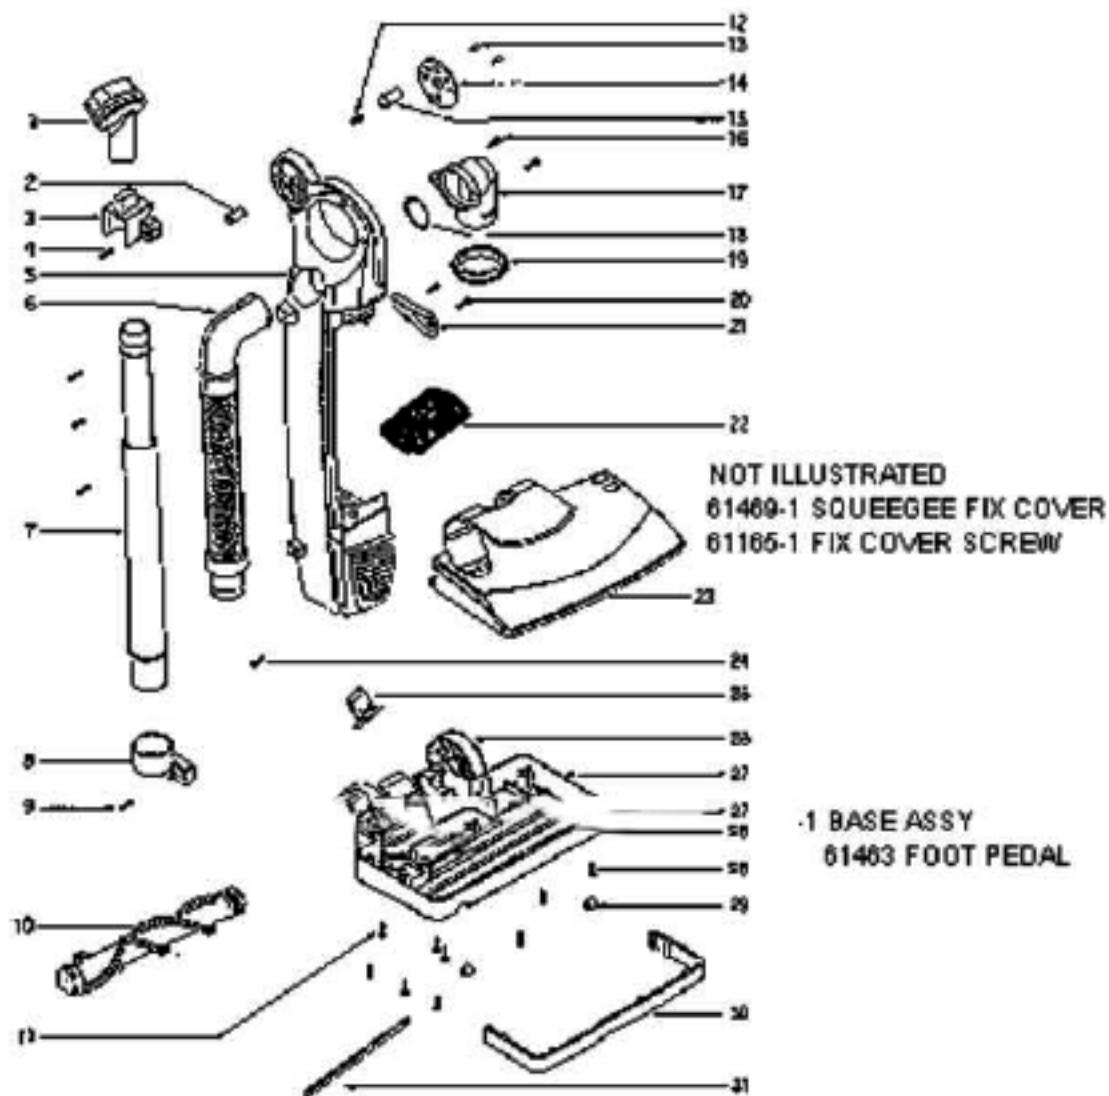

Ref #	Part	Description	Comments	Qty
1	61124	FILTER - EXHAUST MICRON		
2	61125	PAPER BAG PKG STYLE SL		
3	61165-1	SCREW PACKAGE		
4	61165-3	SCREW PACKAGE		
5	61166	SCREW PACKAGE		
6	61174	FIX PLATE - HANDLE RELEAS		
7	61189-2	FIXED PLATE		
8	61198-2	NUT PACKAGE		
9	61199-3	SPRING WASHER PACKAGE		
10	61200-1	UPPER PIVOTING HANDLE ASS		
11	61201-1	COVER - EXHAUST AIR		
12	61202-1	DUST COVER REPLACEMENT KI		
13	61203	GASKET		
14	61205-1	DUST COVER REPLACEMENT KI		
15	61206	GASKET ("L" PAD)		
16	61207-1	RIGHT SIDE GUIDE		
17	61208	FIX SWITCH		
18	61209	FIX SPRING		
19	61210	NEON LIGHT COVER		
20	61211	STOP - RUBBER		
21	61212-1	HOOK - CORD SWIVEL		
22	61213	BRACKET - CORD RELEASE		
23	61307	EXTENTION HOSE ASSEMBLY		
24	61165-5	SCREW PACKAGE		
25	70734	OWNERS GUIDE		

Ref #	Part	Description	Comments	Qty
1	61177-1	POWER CORD & PCB ASSY - P		
2	61183-1	WIRE - CONNECTING		
3	61195	ELECTRICAL CONTACT PACKAG		
4	61183-2	WIRE - CONNECTING		
5	61184-1	WIRE - TERMINATED		
6	61184-3	WIRE - TERMINATED		
7	61187	CLAMP - MOTOR		
8	61186-1	JOINT - NOZZLE PIVOT		
10	61178	POWER CORD & PCB ASSY - P		
11	61179-1	MOUNT - FRONT MOTOR		
12	61185-1	MOTOR ASSEMBLY - CARTONED		
13	61184-2	WIRE - TERMINATED		
14	61182-1	MOUNT - REAR MOTOR		
15	61165-6	SCREW PACKAGE		
16	61190	BUTTON - RESET PUSH		
17	61191	SPRING - COMPRESSION		
18	61192	CIRCUIT BREAKER ASSEMBLY		
19	61183-3	WIRE - CONNECTING		
20	61165-4	SCREW PACKAGE		
21	61198-1	NUT PACKAGE		
22	61199-4	SPRING WASHER PACKAGE		
23	61199-1	SPRING WASHER PACKAGE		
24	61194	GEAR		
25	61189-1	FIXED PLATE		
26	61188-1	MOTOR & GEAR ASSEMBLY - P		
27	61184-4	WIRE - TERMINATED		
28	61121	BELT - COG		