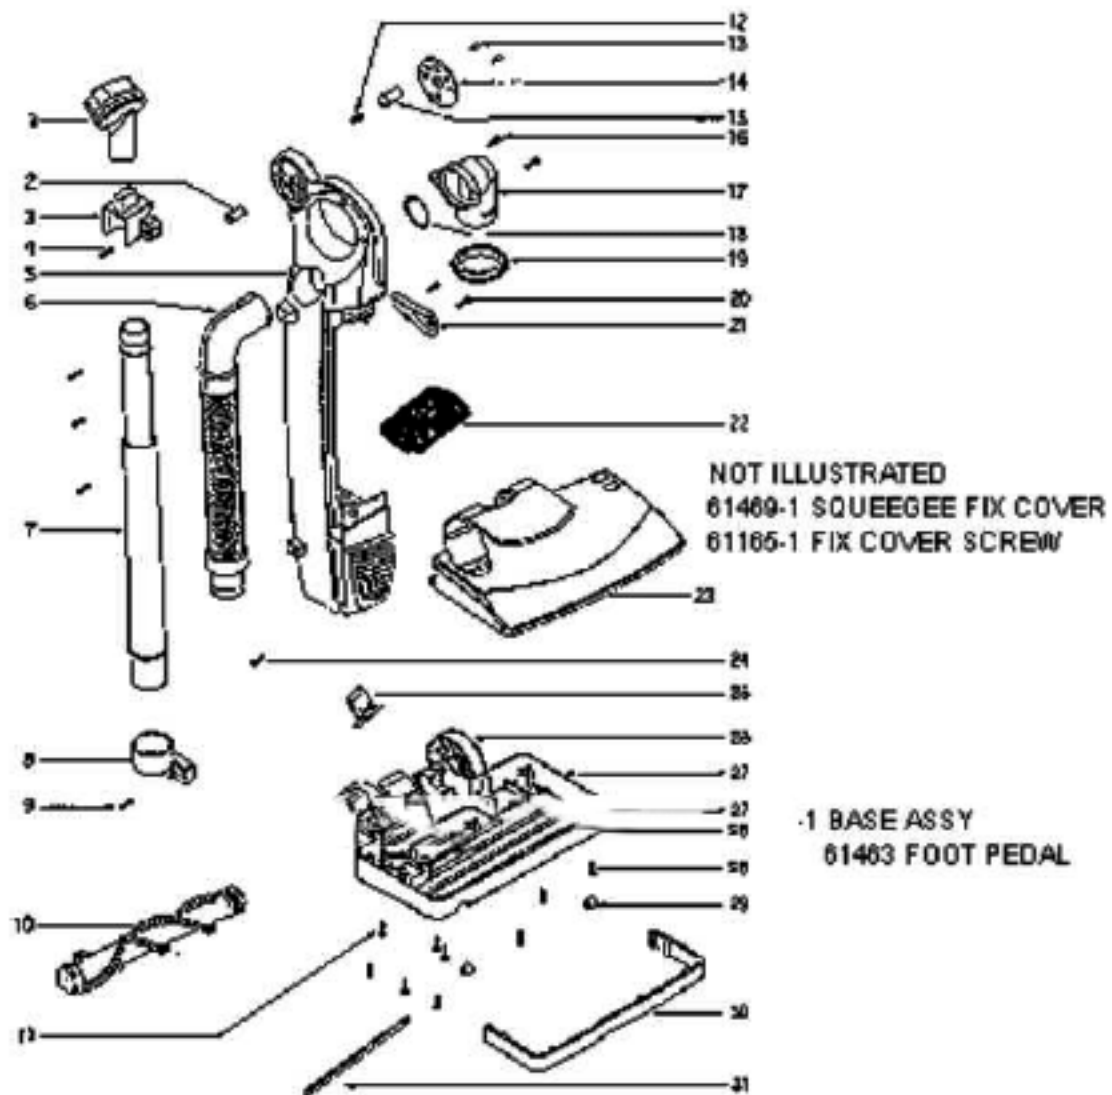

----- Manual continues below part list -----

Available Replacement Parts for SANITAIRE S7282AT

E-61125	PAPER BAG EUREKA OEM 3 PACK
E-61121	DRIVE BELT COGED OEM EUREKA 1 PACK
6113211931	Valva spring

Ref #	Part	Description	Comments	Qty
1	61124	FILTER - EXHAUST MICRON		
2	61125	PAPER BAG PKG STYLE SL		
3	61165-1	SCREW PACKAGE		
4	61165-3	SCREW PACKAGE		
5	61166	SCREW PACKAGE		
6	61174	FIX PLATE - HANDLE RELEAS		
7	61189-2	FIXED PLATE		
8	61198-2	NUT PACKAGE		
9	61199-3	SPRING WASHER PACKAGE		
10	61200-1	UPPER PIVOTING HANDLE ASS		
11	61201-1	COVER - EXHAUST AIR		
12	61202-1	DUST COVER REPLACEMENT KI		
13	61203	GASKET		
14	61205-1	DUST COVER REPLACEMENT KI		
15	61206	GASKET ("L" PAD)		
16	61207-1	RIGHT SIDE GUIDE		
17	61208	FIX SWITCH		
18	61209	FIX SPRING		
19	61210	NEON LIGHT COVER		
20	61211	STOP - RUBBER		
21	61212-1	HOOK - CORD SWIVEL		
22	61213	BRACKET - CORD RELEASE		
23	61307	EXTENTION HOSE ASSEMBLY		
24	61165-5	SCREW PACKAGE		
25	70734	OWNERS GUIDE		

Ref #	Part	Description	Comments	Qty
1	61177-1	POWER CORD & PCB ASSY - P		
2	61183-1	WIRE - CONNECTING		
3	61195	ELECTRICAL CONTACT PACKAG		
4	61183-2	WIRE - CONNECTING		
5	61184-1	WIRE - TERMINATED		
6	61184-3	WIRE - TERMINATED		
7	61187	CLAMP - MOTOR		
8	61186-1	JOINT - NOZZLE PIVOT		
10	61178	POWER CORD & PCB ASSY - P		
11	61179-1	MOUNT - FRONT MOTOR		
12	61185-1	MOTOR ASSEMBLY - CARTONED		
13	61184-2	WIRE - TERMINATED		
14	61182-1	MOUNT - REAR MOTOR		
15	61165-6	SCREW PACKAGE		
16	61190	BUTTON - RESET PUSH		
17	61191	SPRING - COMPRESSION		
18	61192	CIRCUIT BREAKER ASSEMBLY		
19	61183-3	WIRE - CONNECTING		
20	61165-4	SCREW PACKAGE		
21	61198-1	NUT PACKAGE		
22	61199-4	SPRING WASHER PACKAGE		
23	61199-1	SPRING WASHER PACKAGE		
24	61194	GEAR		
25	61189-1	FIXED PLATE		
26	61188-1	MOTOR & GEAR ASSEMBLY - P		
27	61184-4	WIRE - TERMINATED		
28	61121	BELT - COG		