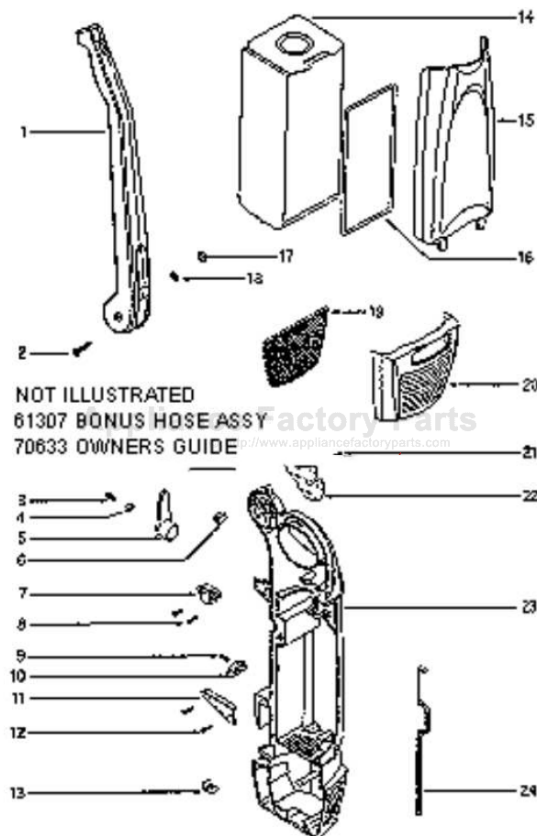

[Find Your SANITAIRE Vacuum Cleaner Parts - Select From 78 Models](#)

----- Manual continues below part list -----