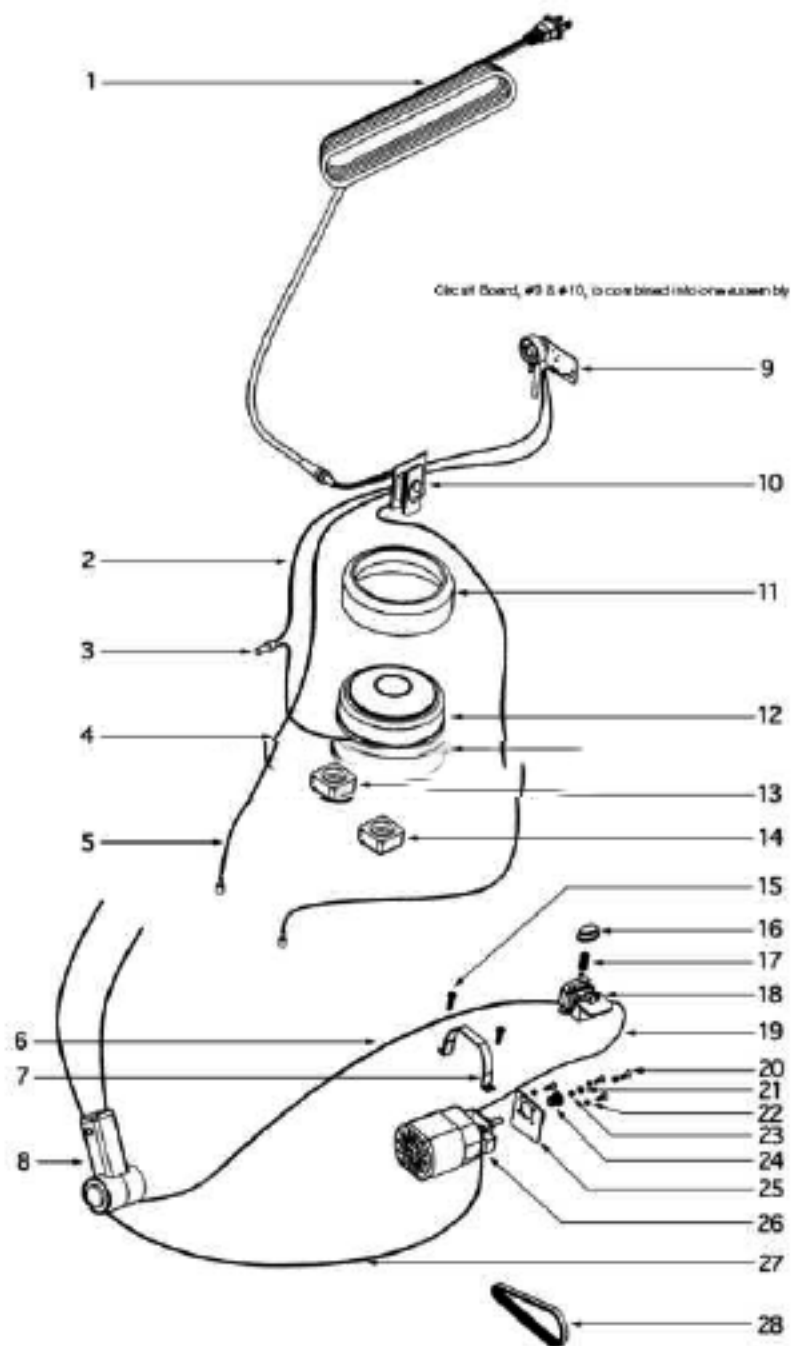

----- Manual continues below part list -----

Available Replacement Parts for SANITAIRE S7282AT

E-61125	PAPER BAG EUREKA OEM 3 PACK
E-61121	DRIVE BELT COGED OEM EUREKA 1 PACK
6113211931	Valva spring

Ref #	Part	Description	Comments	Qty
1	61124	FILTER - EXHAUST MICRON		
2	61125	PAPER BAG PKG STYLE SL		
3	61165-1	SCREW PACKAGE		
4	61165-3	SCREW PACKAGE		
5	61166	SCREW PACKAGE		
6	61174	FIX PLATE - HANDLE RELEAS		
7	61189-2	FIXED PLATE		
8	61198-2	NUT PACKAGE		
9	61199-3	SPRING WASHER PACKAGE		
10	61200-1	UPPER PIVOTING HANDLE ASS		
11	61201-1	COVER - EXHAUST AIR		
12	61202-1	DUST COVER REPLACEMENT KI		
13	61203	GASKET		
14	61205-1	DUST COVER REPLACEMENT KI		
15	61206	GASKET ("L" PAD)		
16	61207-1	RIGHT SIDE GUIDE		
17	61208	FIX SWITCH		
18	61209	FIX SPRING		
19	61210	NEON LIGHT COVER		
20	61211	STOP - RUBBER		
21	61212-1	HOOK - CORD SWIVEL		
22	61213	BRACKET - CORD RELEASE		
23	61307	EXTENTION HOSE ASSEMBLY		
24	61165-5	SCREW PACKAGE		
25	70734	OWNERS GUIDE		

Ref #	Part	Description	Comments	Qty
1	61177-1	POWER CORD & PCB ASSY - P		
2	61183-1	WIRE - CONNECTING		
3	61195	ELECTRICAL CONTACT PACKAG		
4	61183-2	WIRE - CONNECTING		
5	61184-1	WIRE - TERMINATED		
6	61184-3	WIRE - TERMINATED		
7	61187	CLAMP - MOTOR		
8	61186-1	JOINT - NOZZLE PIVOT		
10	61178	POWER CORD & PCB ASSY - P		
11	61179-1	MOUNT - FRONT MOTOR		
12	61185-1	MOTOR ASSEMBLY - CARTONED		
13	61184-2	WIRE - TERMINATED		
14	61182-1	MOUNT - REAR MOTOR		
15	61165-6	SCREW PACKAGE		
16	61190	BUTTON - RESET PUSH		
17	61191	SPRING - COMPRESSION		
18	61192	CIRCUIT BREAKER ASSEMBLY		
19	61183-3	WIRE - CONNECTING		
20	61165-4	SCREW PACKAGE		
21	61198-1	NUT PACKAGE		
22	61199-4	SPRING WASHER PACKAGE		
23	61199-1	SPRING WASHER PACKAGE		
24	61194	GEAR		
25	61189-1	FIXED PLATE		
26	61188-1	MOTOR & GEAR ASSEMBLY - P		
27	61184-4	WIRE - TERMINATED		
28	61121	BELT - COG		