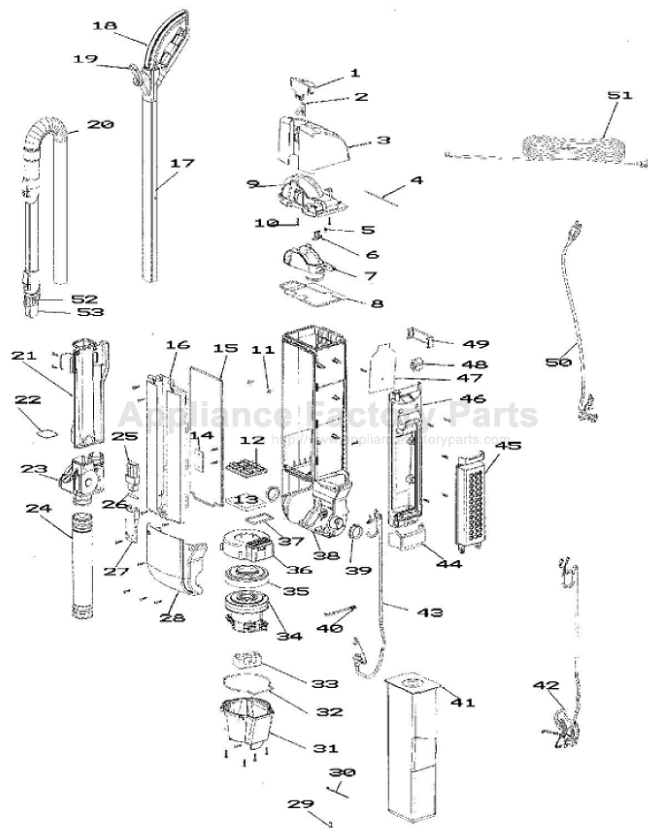

[Find Your SANITAIRE Vacuum Cleaner Parts - Select From 77 Models](#)

----- Manual continues below -----