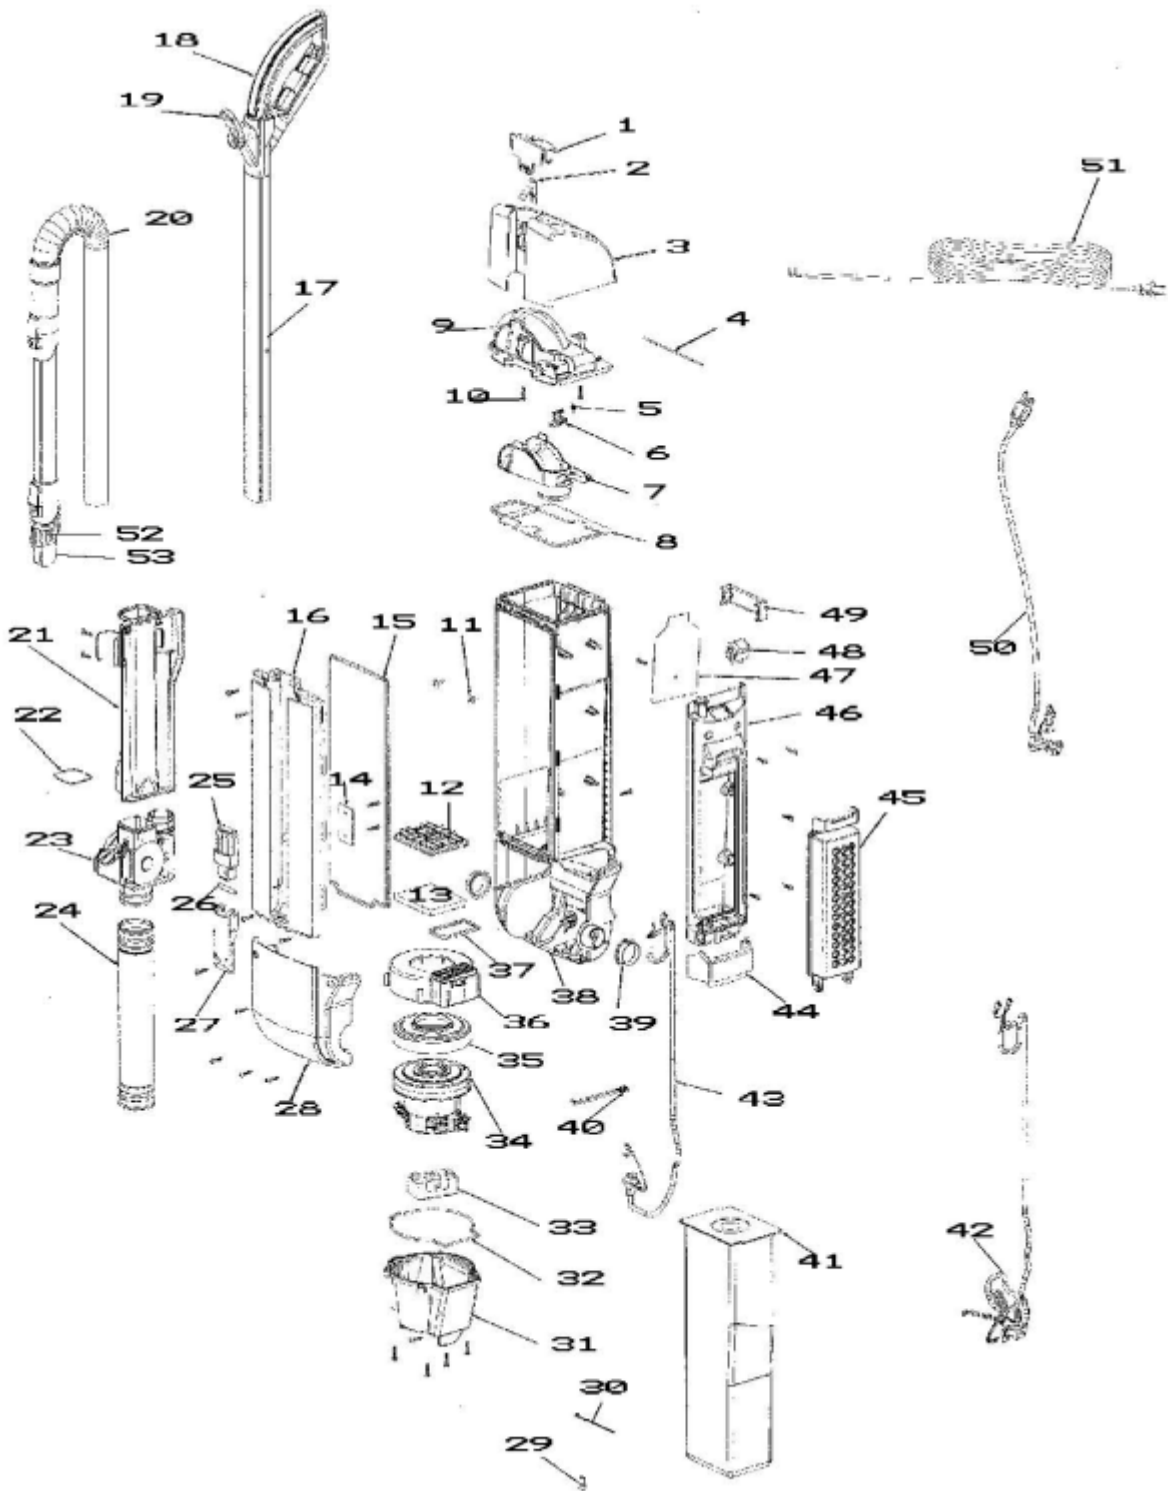

Body - S9120A

Ref #	Part	Description	Comments	Qty
1	E-77281A-355N	LATCH - TOP COVER		
2	E-77528A	SPRING - TOP COVER		
3	E-77273-372N	COVER - TOP		
4	E-77844A			
5	E-63867	SPRING PACKAGE		
6	E-77282-355N	LEVER - BAG IN PLACE		
7	E-77270-355N	INLET - BAG		
8	E-77274	GASKET - TOP COVER		
9	E-77271-355N	INLET - COVER		
10	E-53238-27	SCREW PACKAGE		
11	E-60160	SCREW PACKAGE 10		
12	E-77480-355N	GRILL - PRE-MOTOR FILTER		
13	E-77883	MEDIA - FILTER		
14	E-77495	CLAMP - PLATE		
15	E-77289	GASKET - FRONT COVER		
16	E-77267-372N	COVER - FRONT		
17	E-77294-2	UPPER HANDLE ASSEMBLY		
18		Use item 17		
19	E-77292-355N	QUICK CORD RELEASE		
20	E-63864-2	HOSE & WAND ASSY - CARTON		
21	E-77275-355N	DIRT TUBE		
22	E-78310	GASKET - DIRT TUBE		
23	E-77125	VALVE ASSEMBLY		
24	E-70051-380N	HOSE - CONNECTOR		
25	E-77284-355N	ADAPTER - LOWER CORD HOOK		
26	E-77529	SHAFT - CORD HOOK		
27	E-77283-355N	LOWER CORD HOOK		
28	E-77266-372N	COVER - MOTOR		
29	E-60192-1	WIRE SPLICE 5		
30	E-46713-5	TIE - CABLE (PURCHASED)		
31	E-77285-313N	SHROUD - MOTOR		
32	E-77818	GASKET - MOTOR SHROUD		
33	E-77295A	GROMMET - SUCTION MOTOR		
34	E-63865	MOTOR ASSEMBLY - CARTONED		
35	E-77288-316N	GASKET - MOTOR CAN		
36	E-77287-119N	SHROUD - MOTOR COVER		
37	E-78129	GASKET - COVER MOTOR SHRO		
38	E-78261-2	REAR HOUSING ASSEMBLY		
39	E-77141-119N	BUSHING - NYLON		
40	E-39252-19	THERMOSTAT & TERMINAL ASS		
41	E-63262	BAG ASSY PACKAGE (A&H SENECA)		
42	E-77527	JUMPER CORD - UPPER		
43	E-77530	JUMPER WIRE - MOTOR		
44	E-77291-355N	COVER - HEPA SHROUD		
45	E-78035	HEPA FILTER ASSEMBLY		
46	E-77286-355N	SHROUD - HEPA		
47	E-78117	VULCANIZED PAPER		
48	E-77816-1	SWITCH - ROCKER		
49	E-77744-355N	HANDLE - CARRY REAR		
50				
51	E-79073	SUPPLY CORD ASSEMBLY		
52	E-77853	DUST BRUSH ASSEMBLY		
53	E-77856-355N	WAND TIP		
not pictured	E-79244	Owners Guide		
	E-78742SV	PACKAGE - HARDWARE