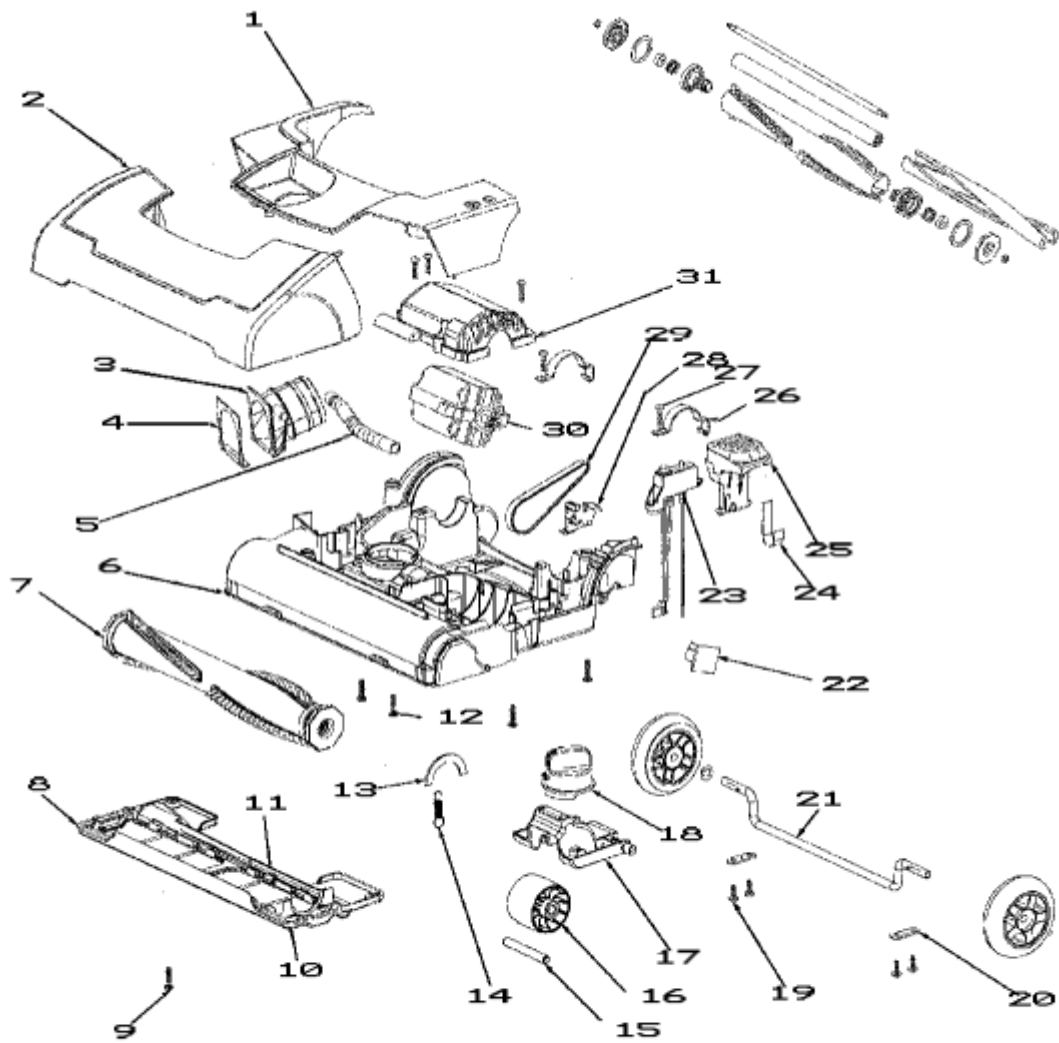

Base & Hood - S9120A

Base & Hood - S9120A

Ref #	Part	Description	Comments	Qty
1	E-63862-1	HOOD ASSEMBLY - PACKAGED		
2	E-63863	GUARD, CARRIER & GRPHCS-P		
3	E-77134A-119N	ADAPTER - BASE		
4	E-77130	GASKET - ADAPTER		
5	E-77822	TUBE - COOLING		
6	E-63857	BASE ASSEMBLY - PACKAGED		
7	E-63858	BRUSHROLL - CARTONED		
	E-53158	LOCK NUT PACKAGE		
	E-76995	END CAP		
	E-77124	WASHER - FELT		
	E-53114	BEARING - DISTURBULATOR P		
	E-76994	SHAFT - DISTURBULATOR		
	E-76993	PULLEY		
	E-76992	TUBE - INNER		
	E-76991	TUBE - DISTURBULATOR		
	E-63859	BRISTLE STRIPS - PACKAGED		
	E-76996	RETAINER - BEARING		
	E-53115	PACKAGE - TOLERANCE RING		
	E-78749	FOAM STRIP		
8	E-77118	SOLEPLATE ASSEMBLY		
9	E-54669-6	SCREW PACKAGE		
10	E-78580	GASKET - SOLEPLATE		
11	E-78907	GASKET - SOLEPLATE REAR		
12	E-53238-27	SCREW PACKAGE		
13	E-77129	FELT - SOLEPLATE		
14	E-54943	SPRING PACKAGE		
15	E-77411	FRONT AXLE		
16	E-77117-355N	FRONT WHEEL W/IN MOLD BUS		
17	E-77116-355N	WHEEL - CARRIAGE		
18	E-77114-380N	KNOB - HEIGHT ADJUSTMENT		
19	E-53238-11	SCREW PACKAGE		
20	E-53201	AXLE CLAMP - PACKAGED		
21	E-63860	REAR WHEEL & AXLE ASSEMBL		
22	E-78652A	VULCANIZED PAPER - MICROS		
23	E-78290-1	RETAINER ASSEMBLY		
24	E-77136	SPRING - HANDLE RELEASE		
25	E-77135-380N	HANDLE RELEASE		
26	E-77140	CLAMP - MOTOR		
27	E-53238-27	SCREW PACKAGE		
28	E-59397-7	MICRO SWITCH & BRACKET AS		
29	E-77133	BELT - POLY V		
30	E-63861	BRUSHROLL MOTOR ASSY - CT		
31	E-77132-119N	COVER - BRUSHROLL MOTOR		
	E-79380	GASKET - BRUSHROLL MOTOR