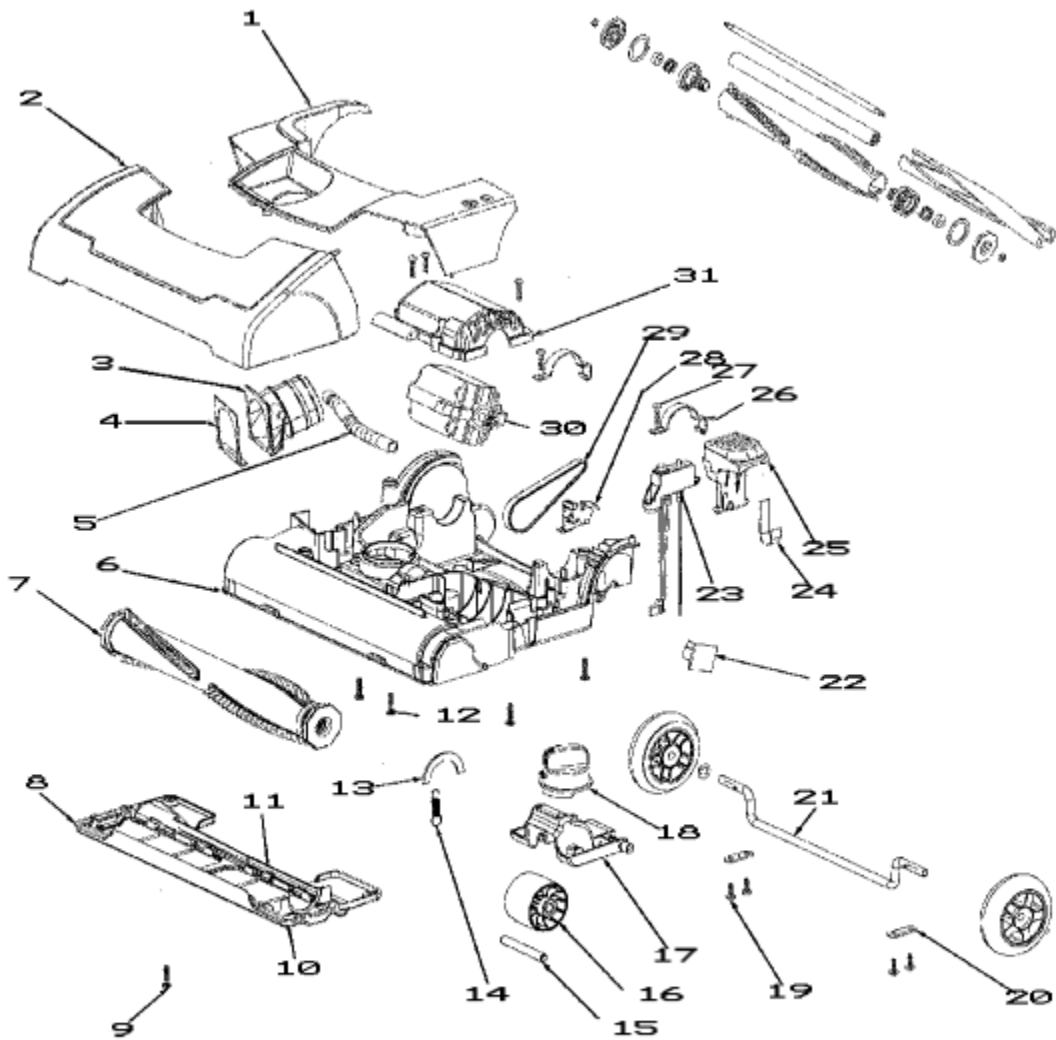

Base & Hood - S9120A

Base & Hood - S9120A

Ref #	Part	Description	Comments	Qty
1	E-63862-1	HOOD ASSEMBLY - PACKAGED		
2	E-63863	GUARD, CARRIER & GRPHCS-P		
3	E-77134A-119N	ADAPTER - BASE		
4	E-77130	GASKET - ADAPTER		
5	E-77822	TUBE - COOLING		
6	E-63857	BASE ASSEMBLY - PACKAGED		
7	E-63858	BRUSHROLL - CARTONED		
	E-53158	LOCK NUT PACKAGE		
	E-76995	END CAP		
	E-77124	WASHER - FELT		
	E-53114	BEARING - DISTURBULATOR P		
	E-76994	SHAFT - DISTURBULATOR		
	E-76993	PULLEY		
	E-76992	TUBE - INNER		
	E-76991	TUBE - DISTURBULATOR		
	E-63859	BRISTLE STRIPS - PACKAGED		
	E-76996	RETAINER - BEARING		
	E-53115	PACKAGE - TOLERANCE RING		
	E-78749	FOAM STRIP		
8	E-77118	SOLEPLATE ASSEMBLY		
9	E-54669-6	SCREW PACKAGE		
10	E-78580	GASKET - SOLEPLATE		
11	E-78907	GASKET - SOLEPLATE REAR		
12	E-53238-27	SCREW PACKAGE		
13	E-77129	FELT - SOLEPLATE		
14	E-54943	SPRING PACKAGE		
15	E-77411	FRONT AXLE		
16	E-77117-355N	FRONT WHEEL W/IN MOLD BUS		
17	E-77116-355N	WHEEL - CARRIAGE		
18	E-77114-380N	KNOB - HEIGHT ADJUSTMENT		
19	E-53238-11	SCREW PACKAGE		
20	E-53201	AXLE CLAMP - PACKAGED		
21	E-63860	REAR WHEEL & AXLE ASSEMBL		
22	E-78652A	VULCANIZED PAPER - MICROS		
23	E-78290-1	RETAINER ASSEMBLY		
24	E-77136	SPRING - HANDLE RELEASE		
25	E-77135-380N	HANDLE RELEASE		
26	E-77140	CLAMP - MOTOR		
27	E-53238-27	SCREW PACKAGE		
28	E-59397-7	MICRO SWITCH & BRACKET AS		
29	E-77133	BELT - POLY V		
30	E-63861	BRUSHROLL MOTOR ASSY - CT		
31	E-77132-119N	COVER - BRUSHROLL MOTOR		
	E-79380	GASKET - BRUSHROLL MOTOR