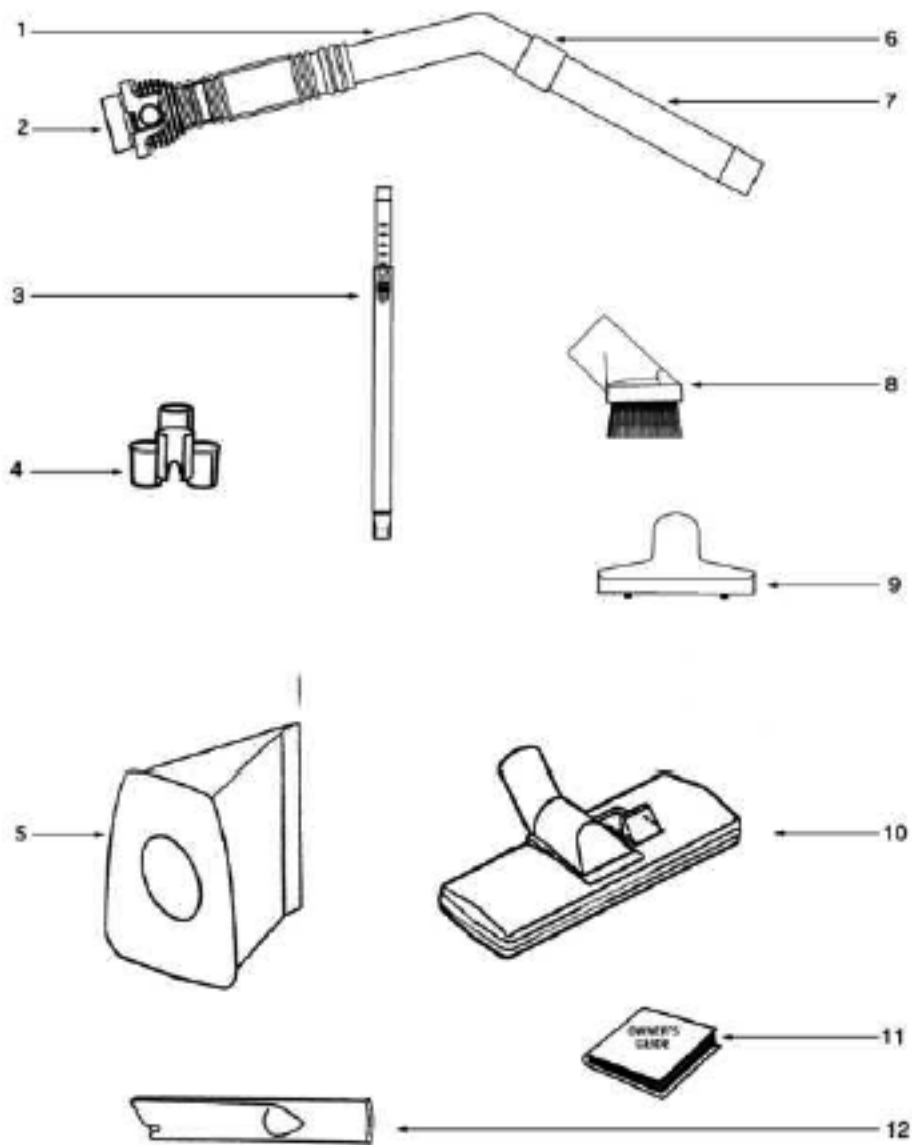

----- Manual continues below part list -----

Available Replacement Parts for SANITAIRE SC3683A

[E-38333](#)

FILTER, BAG 1PK

Ref #	Part	Description	Comments	Qty
1	60487-27	HOUSING ASSEMBLY - PACKAG		
2	59046-1	GASKET - FRONT COVER		
3	38956-1SV	FRONT COVER ASSEMBLY		
4	38805-1	CASTER ASSEMBLY		
5	37409-1	WHEEL - CASTER		
6	280088-4	REAR HOUSING ASSEMBLY		
7	15409A-119N	WHEEL - REAR		
8	27964-119N	EXTENSION TUBE		
9	38333	FILTER		

Ref #	Part	Description	Comments	Qty
1	28291	GASKET - MOTOR MOUNTING		
2	60865-5	HEPA MOTOR ASSY - CARTONE		
3	60610	SCREW PKG		
4	28050	BUSHING - MOTOR		
5	28304A-2	SWITCH - PUSHBUTTON		
6	39028	SHIELD - WIRE		
7	39408-2	THERMOSTAT & TERMINAL ASS		
8	39409-5	CORD & TERMINAL ASSEMBLY		