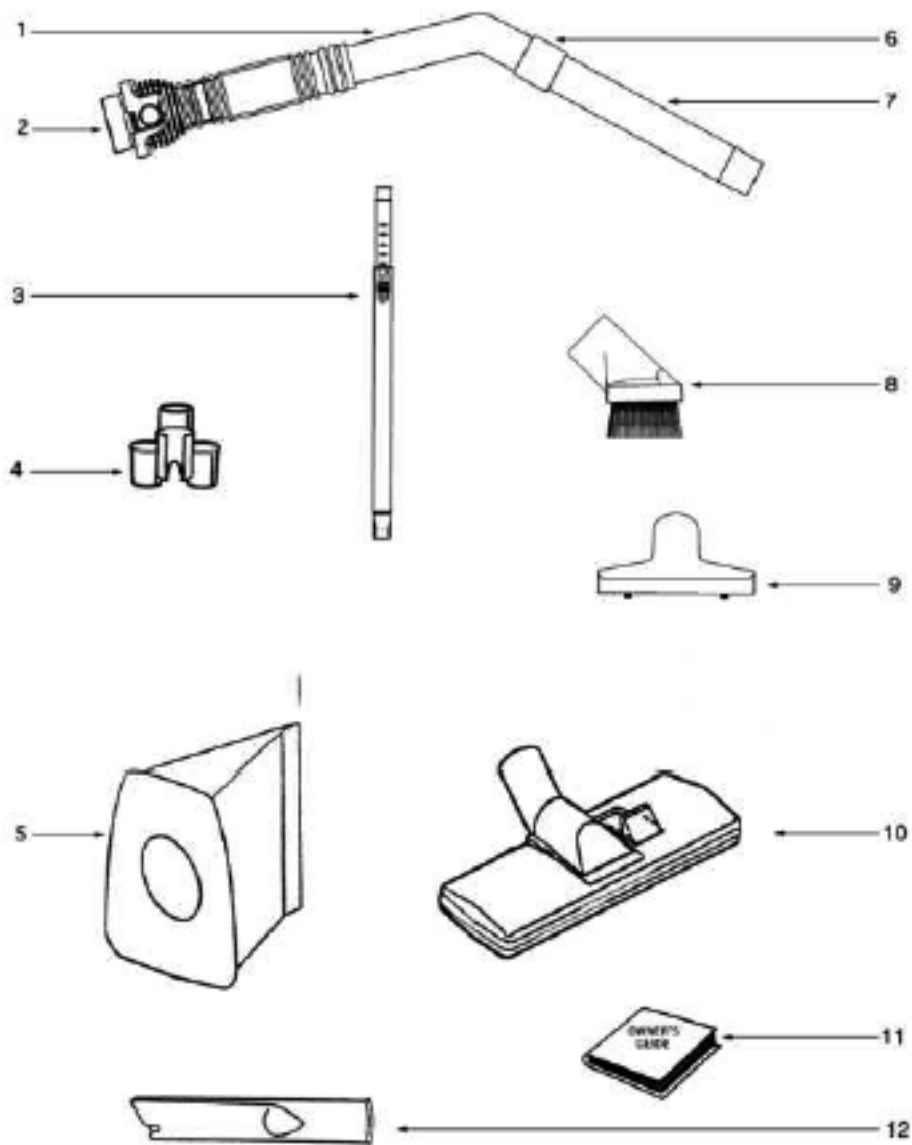

Ref #	Part	Description	Comments	Qty
1	60487-27	HOUSING ASSEMBLY - PACKAG		
2	59046-1	GASKET - FRONT COVER		
3	38956-1SV	FRONT COVER ASSEMBLY		
4	38805-1	CASTER ASSEMBLY		
5	37409-1	WHEEL - CASTER		
6	280088-4	REAR HOUSING ASSEMBLY		
7	15409A-119N	WHEEL - REAR		
8	27964-119N	EXTENSION TUBE		
9	38333	FILTER		

Ref #	Part	Description	Comments	Qty
1	28291	GASKET - MOTOR MOUNTING		
2	60865-5	HEPA MOTOR ASSY - CARTONE		
3	60610	SCREW PKG		
4	28050	BUSHING - MOTOR		
5	28304A-2	SWITCH - PUSHBUTTON		
6	39028	SHIELD - WIRE		
7	39408-2	THERMOSTAT & TERMINAL ASS		
8	39409-5	CORD & TERMINAL ASSEMBLY		