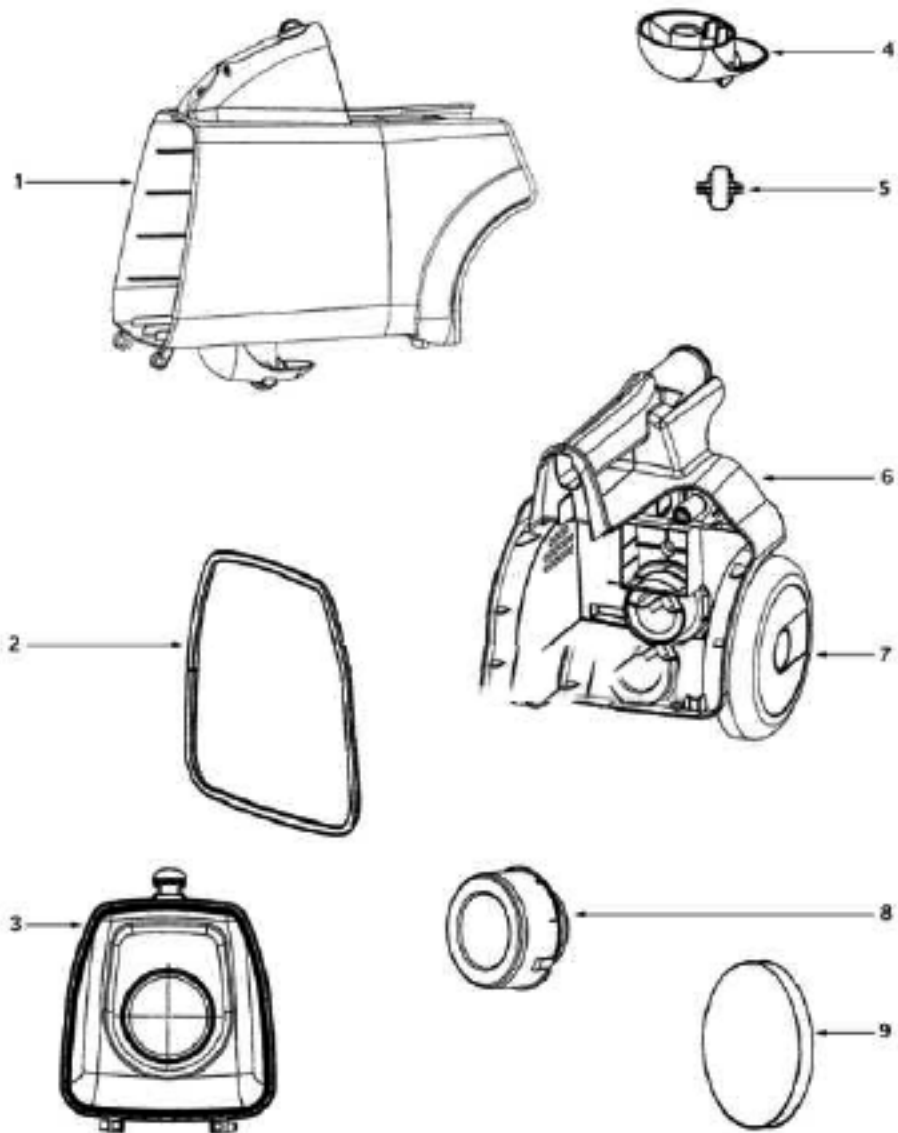

This Owner's Manual is provided and hosted by [Appliance Factory Parts](http://www.ApplianceFactoryParts.com).

SANITAIRE SC3683A Owner's Manual

[Shop genuine replacement parts for SANITAIRE
SC3683A](#)

[Find Your SANITAIRE Vacuum Cleaner Parts - Select From 78 Models](#)

----- Manual continues below part list -----

Available Replacement Parts for SANITAIRE SC3683A

[E-38333](#)

FILTER, BAG 1PK

Ref #	Part	Description	Comments	Qty
1	60487-27	HOUSING ASSEMBLY - PACKAG		
2	59046-1	GASKET - FRONT COVER		
3	38956-1SV	FRONT COVER ASSEMBLY		
4	38805-1	CASTER ASSEMBLY		
5	37409-1	WHEEL - CASTER		
6	280088-4	REAR HOUSING ASSEMBLY		
7	15409A-119N	WHEEL - REAR		
8	27964-119N	EXTENSION TUBE		
9	38333	FILTER		