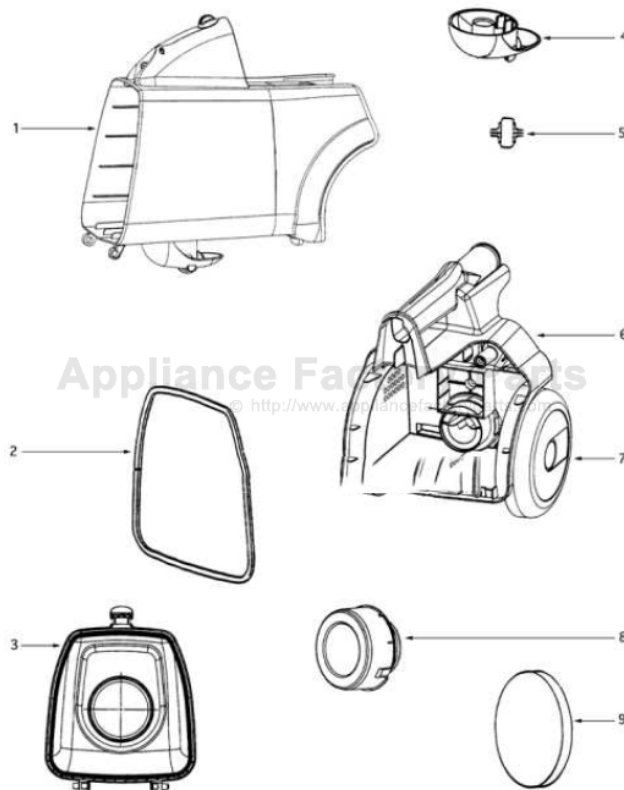

This Owner's Manual is provided and hosted by [Appliance Factory Parts](http://www.ApplianceFactoryParts.com).

SANITAIRE SC3683A Owner's Manual

[Shop genuine replacement parts for SANITAIRE
SC3683A](#)

[Find Your SANITAIRE Vacuum Cleaner Parts - Select From 78 Models](#)

----- Manual continues below part list -----

Available Replacement Parts for SANITAIRE SC3683A

[E-38333](#)

FILTER, BAG 1PK

Ref #	Part	Description	Comments	Qty
1	60487-27	HOUSING ASSEMBLY - PACKAG		
2	59046-1	GASKET - FRONT COVER		
3	38956-1SV	FRONT COVER ASSEMBLY		
4	38805-1	CASTER ASSEMBLY		
5	37409-1	WHEEL - CASTER		
6	280088-4	REAR HOUSING ASSEMBLY		
7	15409A-119N	WHEEL - REAR		
8	27964-119N	EXTENSION TUBE		
9	38333	FILTER		