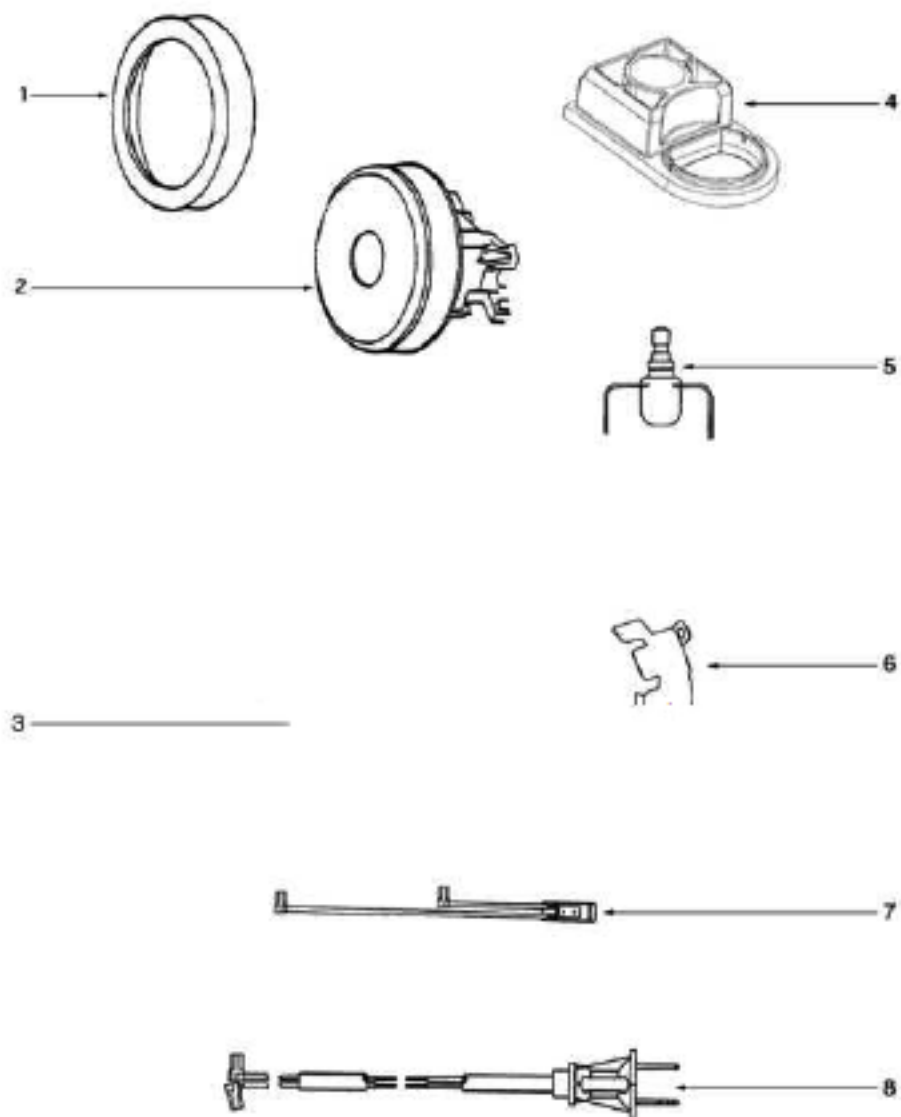

----- Manual continues below part list -----

Available Replacement Parts for SANITAIRE SC3683A

[E-38333](#)

FILTER, BAG 1PK

Ref #	Part	Description	Comments	Qty
1	60487-27	HOUSING ASSEMBLY - PACKAG		
2	59046-1	GASKET - FRONT COVER		
3	38956-1SV	FRONT COVER ASSEMBLY		
4	38805-1	CASTER ASSEMBLY		
5	37409-1	WHEEL - CASTER		
6	280088-4	REAR HOUSING ASSEMBLY		
7	15409A-119N	WHEEL - REAR		
8	27964-119N	EXTENSION TUBE		
9	38333	FILTER		

Ref #	Part	Description	Comments	Qty
1	28291	GASKET - MOTOR MOUNTING		
2	60865-5	HEPA MOTOR ASSY - CARTONE		
3	60610	SCREW PKG		
4	28050	BUSHING - MOTOR		
5	28304A-2	SWITCH - PUSHBUTTON		
6	39028	SHIELD - WIRE		
7	39408-2	THERMOSTAT & TERMINAL ASS		
8	39409-5	CORD & TERMINAL ASSEMBLY		