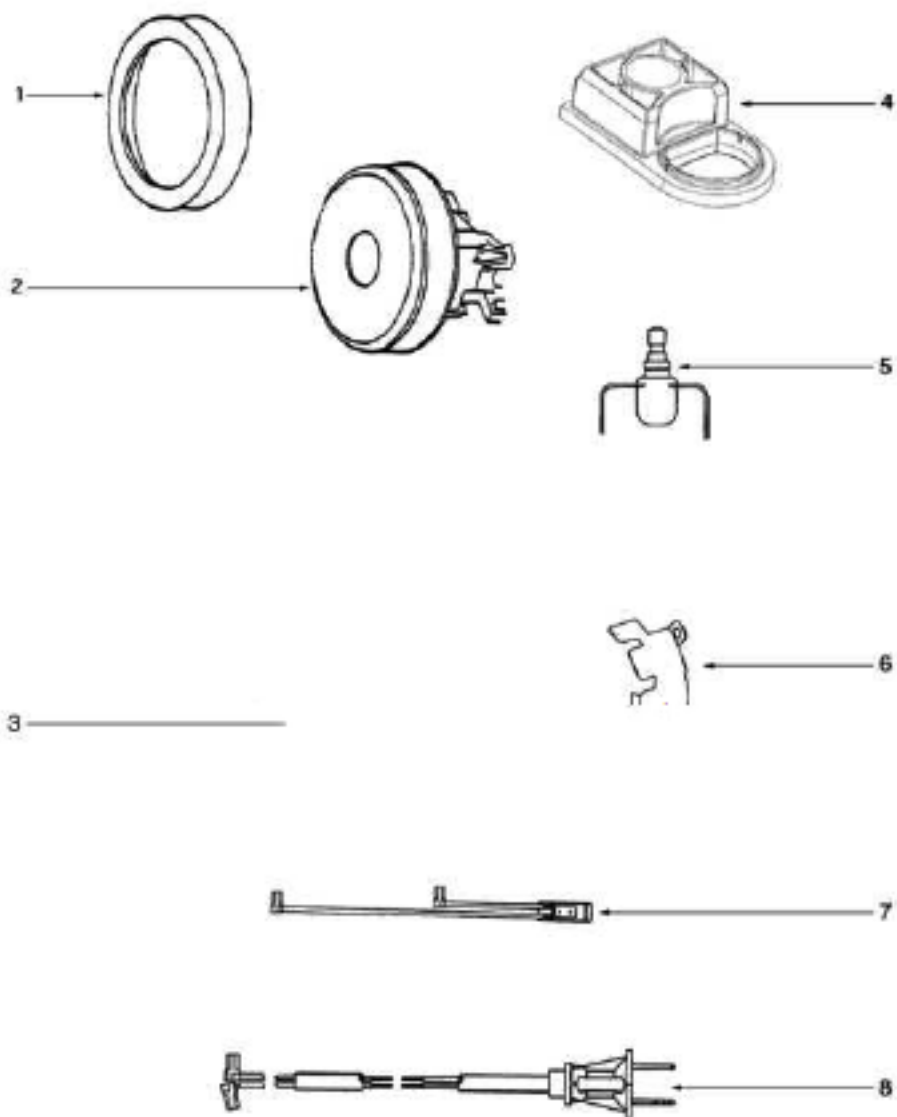

Ref #	Part	Description	Comments	Qty
1	60487-27	HOUSING ASSEMBLY - PACKAG		
2	59046-1	GASKET - FRONT COVER		
3	38956-1SV	FRONT COVER ASSEMBLY		
4	38805-1	CASTER ASSEMBLY		
5	37409-1	WHEEL - CASTER		
6	280088-4	REAR HOUSING ASSEMBLY		
7	15409A-119N	WHEEL - REAR		
8	27964-119N	EXTENSION TUBE		
9	38333	FILTER		

Ref #	Part	Description	Comments	Qty
1	28291	GASKET - MOTOR MOUNTING		
2	60865-5	HEPA MOTOR ASSY - CARTONE		
3	60610	SCREW PKG		
4	28050	BUSHING - MOTOR		
5	28304A-2	SWITCH - PUSHBUTTON		
6	39028	SHIELD - WIRE		
7	39408-2	THERMOSTAT & TERMINAL ASS		
8	39409-5	CORD & TERMINAL ASSEMBLY		