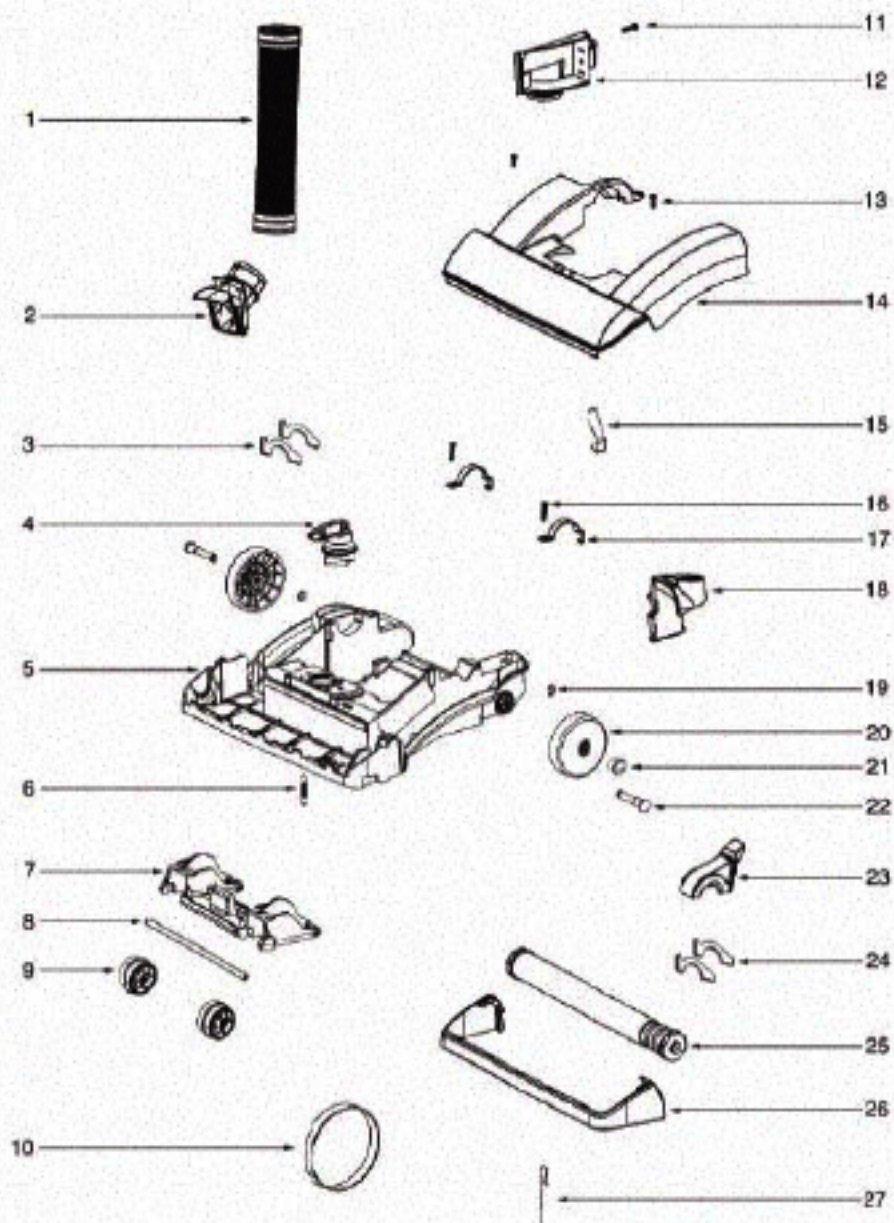

Handle and Bag Cover - SC5713A

Ref #	Part	Description	Comments	Qty
1	15596-355N	GRIP - LEFT HANDLE		
1B	15597-355N	GRIP - RIGHT HANDLE		
2	73175-1SV	UPPER HANDLE ASSEMBLY		
3	71746-119N	ADAPTER - CLIP		
5	71852	SPRING - TORSION		
6	61880-7	BAG COVER ASSEMBLY - PKGD		
7	71747-119N	BAG-IN-PLACE ARM		
8	28316-355N	RETAINER - CORD		
9	53238-44	SCREW PACKAGE		
10	71748	SPRING - TORSION		
11	61820	PAPER BAG PACKAGE - STYLE		
12	71854	GASKET - ADAPTER		
13	71512	GASKET - BAG COVER		
14	71765A	GASKET - LOWER BAG		
	71801A	FILTER - EXHAUST (HEPA -		

Main Body - SC5713A

Ref #	Part	Description	Comments	Qty
1	38680-31	SUPPLY CORD & TERMINAL ASS		
2	28073A	SWITCH - ROCKER		
3	60192-1	WIRE SPLICE 5		
5	75348	GASKET - MOTOR CAN		
6	62395	MOTOR ASSEMBLY - PACKAGED		
7	71851-119N	MOTOR SCREEN		
8	71480	FILTER - PRE-MOTOR		
9	61879-5	MOTOR COVER ASSY - PKGD		
11			Not on this model.	
12			Not on this model.	
13			Not on this model.	
14			Not on this model.	
15	39252-1	THERMOSTAT & TERMINAL ASS		
16	72127-1	SWITCH COVER ASSEMBLY		
19	71455-119N	TOOL PACK - LOWER		
20	53238-27	SCREW PACKAGE		
21	61840	WASHABLE HEPA FILTER - PK		
22	72006-5	FILTER COVER & GRAPHICS A		
23	70084	BUSHING - MOTOR SUPPORT		
24	71484	GASKET - MOTOR COVER		
25	71969-1	GASKET - MOTOR HUB		
26	71465	CORD - JUMPER		
27	72224-1	FOAM - SOUND		
28	70651-1	TUBE - FLEXIBLE		
29	72167	PLUG		
4	71744-2	REAR HOUSING ASSEMBLY		