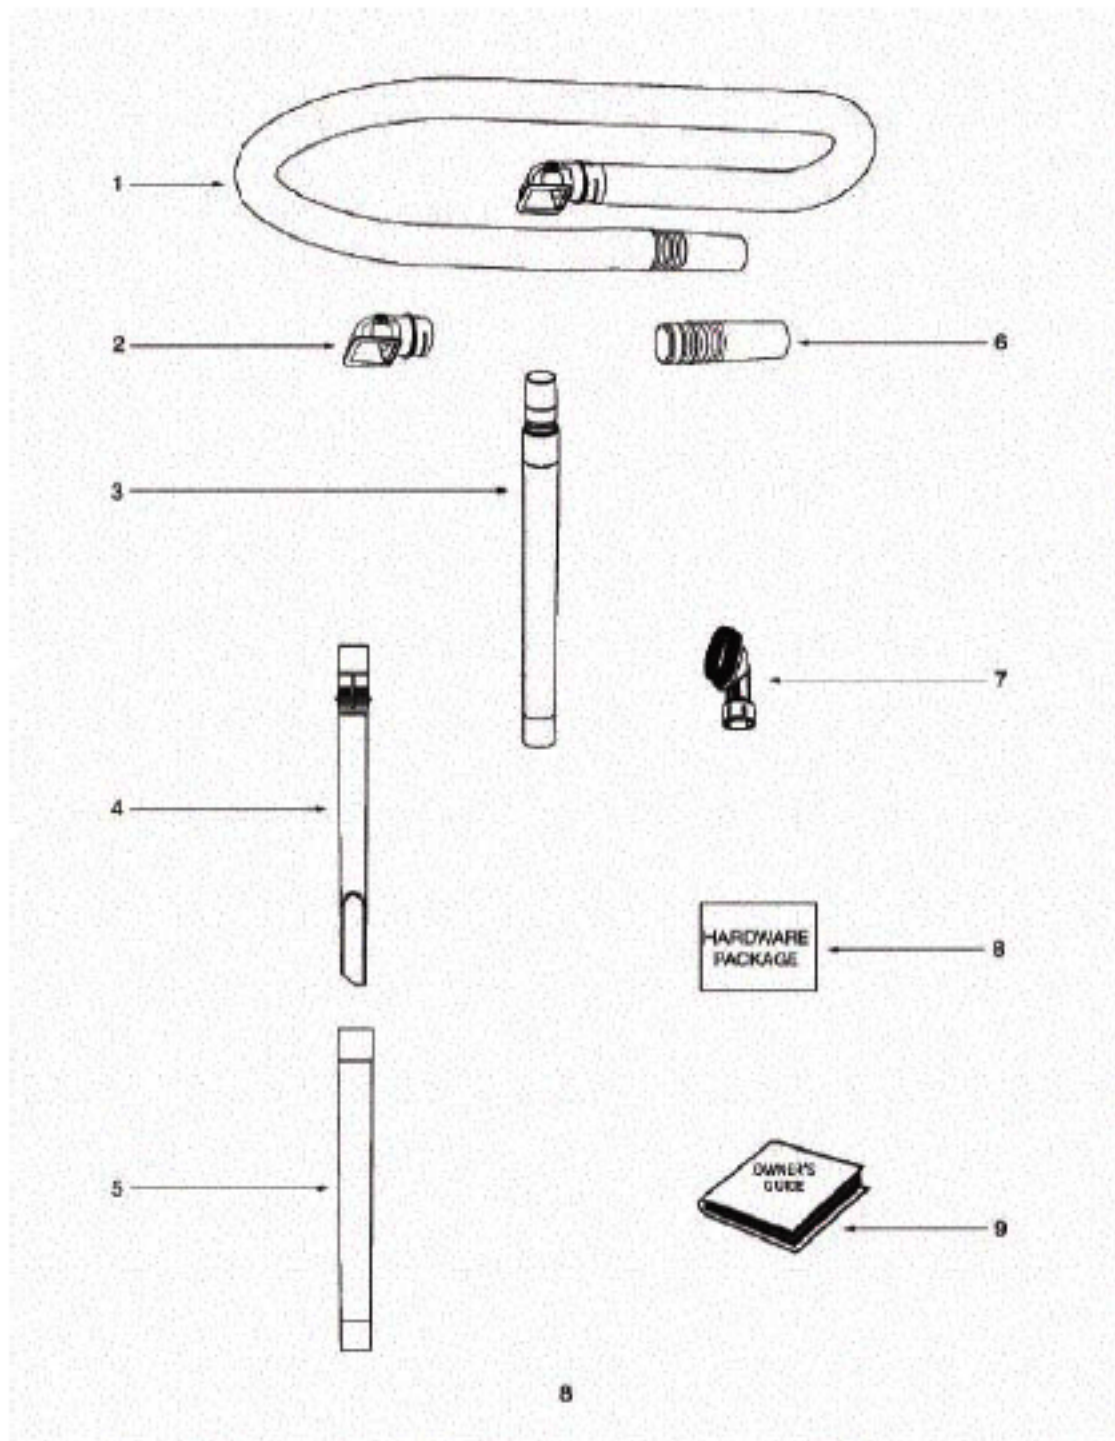

Accessories - SC5713A

Ref #	Part	Description	Comments	Qty
1	61865-4	HOSE ASSEMBLY - CARTONED		
2	71725-313N	ADAPTER - HOSE		
3	71492A	NESTING WAND ASSEMBLY		
4	71956A-355N	WAND - CREVICE		
5	71973-119N	WAND - OUTER		
6	70559A-119N	COUPLING - HOSE		
7	60990-2	COMBINATION BRSH BRSTLD-C		
8	72322	PACKAGE - HARDWARE