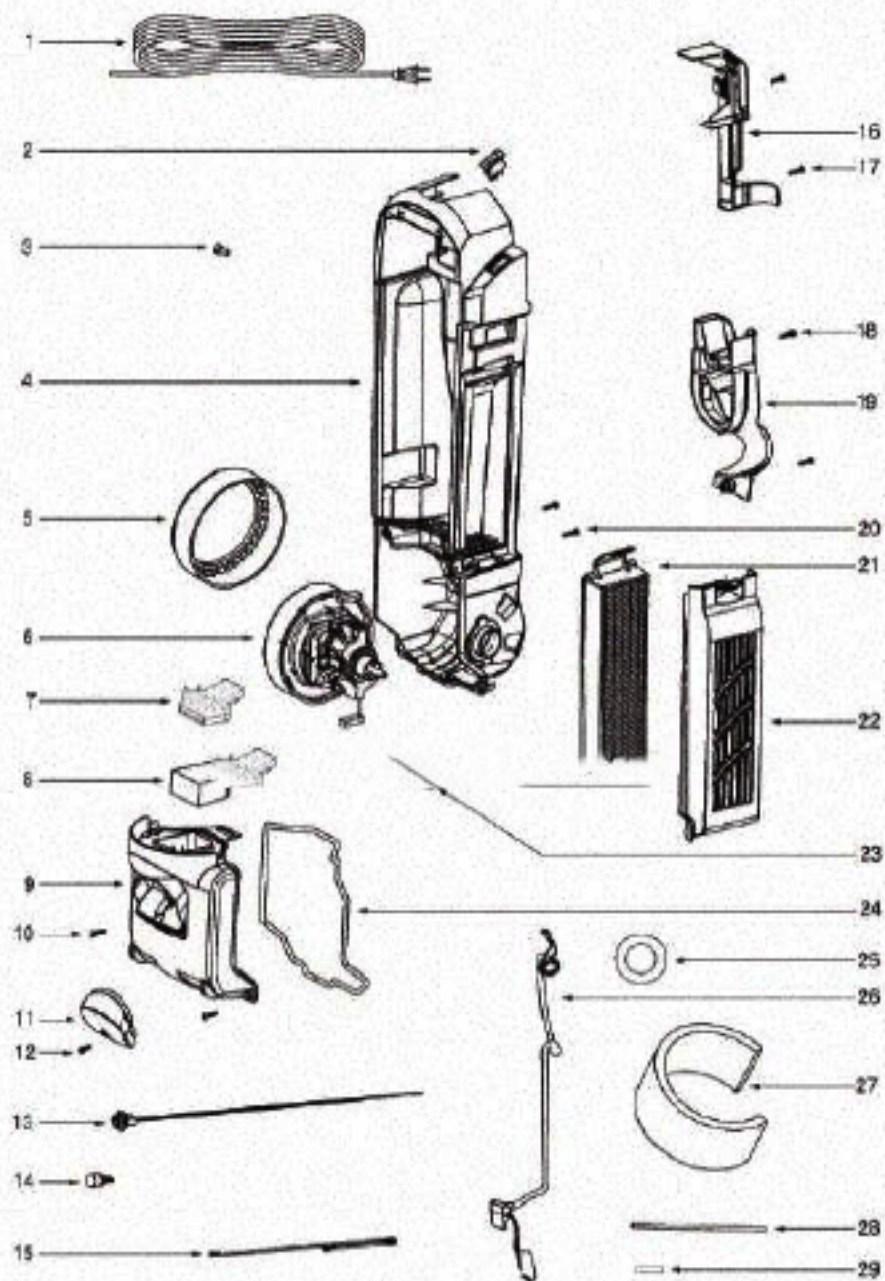

Ref #	Part	Description	Comments	Qty
1	15596-355N	GRIP - LEFT HANDLE		
1B	15597-355N	GRIP - RIGHT HANDLE		
2	73175-1SV	UPPER HANDLE ASSEMBLY		
3	71746-119N	ADAPTER - CLIP		
5	71852	SPRING - TORSION		
6	61880-7	BAG COVER ASSEMBLY - PKGD		
7	71747-119N	BAG-IN-PLACE ARM		
8	28316-355N	RETAINER - CORD		
9	53238-44	SCREW PACKAGE		
10	71748	SPRING - TORSION		
11	61820	PAPER BAG PACKAGE - STYLE		
12	71854	GASKET - ADAPTER		
13	71512	GASKET - BAG COVER		
14	71765A	GASKET - LOWER BAG		
	71801A	FILTER - EXHAUST (HEPA -		

Ref #	Part	Description	Comments	Qty
1	38680-31	SUPPLY CORD & TERMINAL AS		
2	28073A	SWITCH - ROCKER		
3	60192-1	WIRE SPLICE 5		
5	71649	GASKET - MOTOR CAN (Eurak		
6	60261-10	MOTOR ASSEMBLY - PACKAGED		
7	71851-119N	MOTOR SCREEN		
8	71480	FILTER - PRE-MOTOR		
9	61879-3	MOTOR COVER ASSY - PRGD		
11	71460-313N	LENS - HEADLAMP		
12	53238-44	SCREW PACKAGE		
13	70701-2	SOCKET & TERMINAL ASSY		
14	57940-3	LAMP - HEADLIGHT		
15	39252-3	THERMOSTAT & TERMINAL ASS		
16	72127-1	SWITCH COVER ASSEMBLY		
19	71455-119N	TOOL PACK - LOWER		
20	53238-27	SCREW PACKAGE		
21	61840	WASHABLE HEPA FILTER - PK		
22	72006-5	FILTER COVER & GRAPHICS A		
23	70084	BUSHING - MOTOR SUPPORT		
24	71484	GASKET - MOTOR COVER		
25	71969-1	GASKET - MOTOR HUB		
26	71465	CORD - JUMPER		
27	72224-1	FOAM - SOUND		
28	70651-1	TUBE - FLEXIBLE		
29	72167	PLUG		