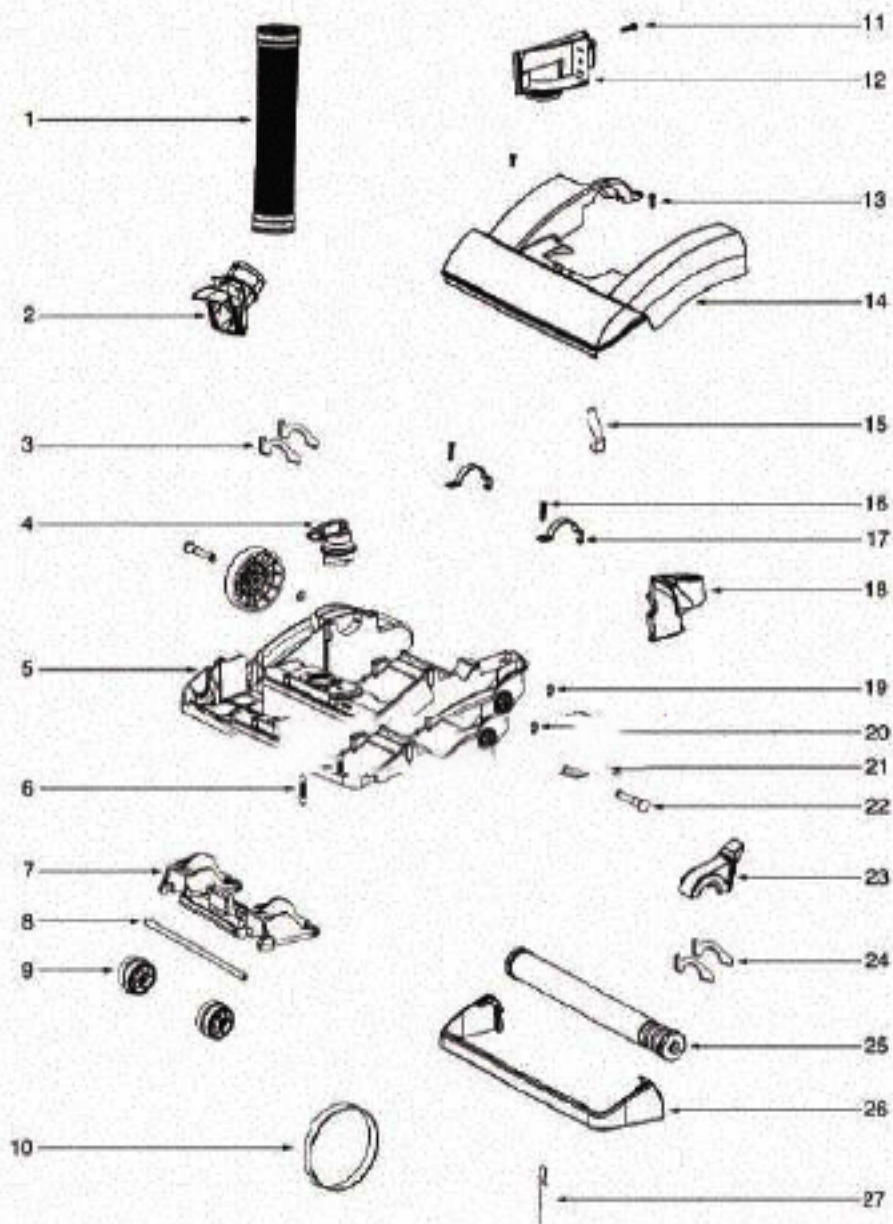

Ref #	Part	Description	Comments	Qty
1	15596-355N	GRIP - LEFT HANDLE		
1B	15597-355N	GRIP - RIGHT HANDLE		
2	73175-1SV	UPPER HANDLE ASSEMBLY		
3	71746-119N	ADAPTER - CLIP		
5	71852	SPRING - TORSION		
6	61880-7	BAG COVER ASSEMBLY - PKGD		
7	71747-119N	BAG-IN-PLACE ARM		
8	28316-355N	RETAINER - CORD		
9	53238-44	SCREW PACKAGE		
10	71748	SPRING - TORSION		
11	61820	PAPER BAG PACKAGE - STYLE		
12	71854	GASKET - ADAPTER		
13	71512	GASKET - BAG COVER		
14	71765A	GASKET - LOWER BAG		
	71801A	FILTER - EXHAUST (HEPA -		

Ref #	Part	Description	Comments	Qty
1	38680-31	SUPPLY CORD & TERMINAL AS		
2	28073A	SWITCH - ROCKER		
3	60192-1	WIRE SPLICE 5		
5	71649	GASKET - MOTOR CAN (Eurak		
6	60261-10	MOTOR ASSEMBLY - PACKAGED		
7	71851-119N	MOTOR SCREEN		
8	71480	FILTER - PRE-MOTOR		
9	61879-3	MOTOR COVER ASSY - PRGD		
11	71460-313N	LENS - HEADLAMP		
12	53238-44	SCREW PACKAGE		
13	70701-2	SOCKET & TERMINAL ASSY		
14	57940-3	LAMP - HEADLIGHT		
15	39252-3	THERMOSTAT & TERMINAL ASS		
16	72127-1	SWITCH COVER ASSEMBLY		
19	71455-119N	TOOL PACK - LOWER		
20	53238-27	SCREW PACKAGE		
21	61840	WASHABLE HEPA FILTER - PK		
22	72006-5	FILTER COVER & GRAPHICS A		
23	70084	BUSHING - MOTOR SUPPORT		
24	71484	GASKET - MOTOR COVER		
25	71969-1	GASKET - MOTOR HUB		
26	71465	CORD - JUMPER		
27	72224-1	FOAM - SOUND		
28	70651-1	TUBE - FLEXIBLE		
29	72167	PLUG		