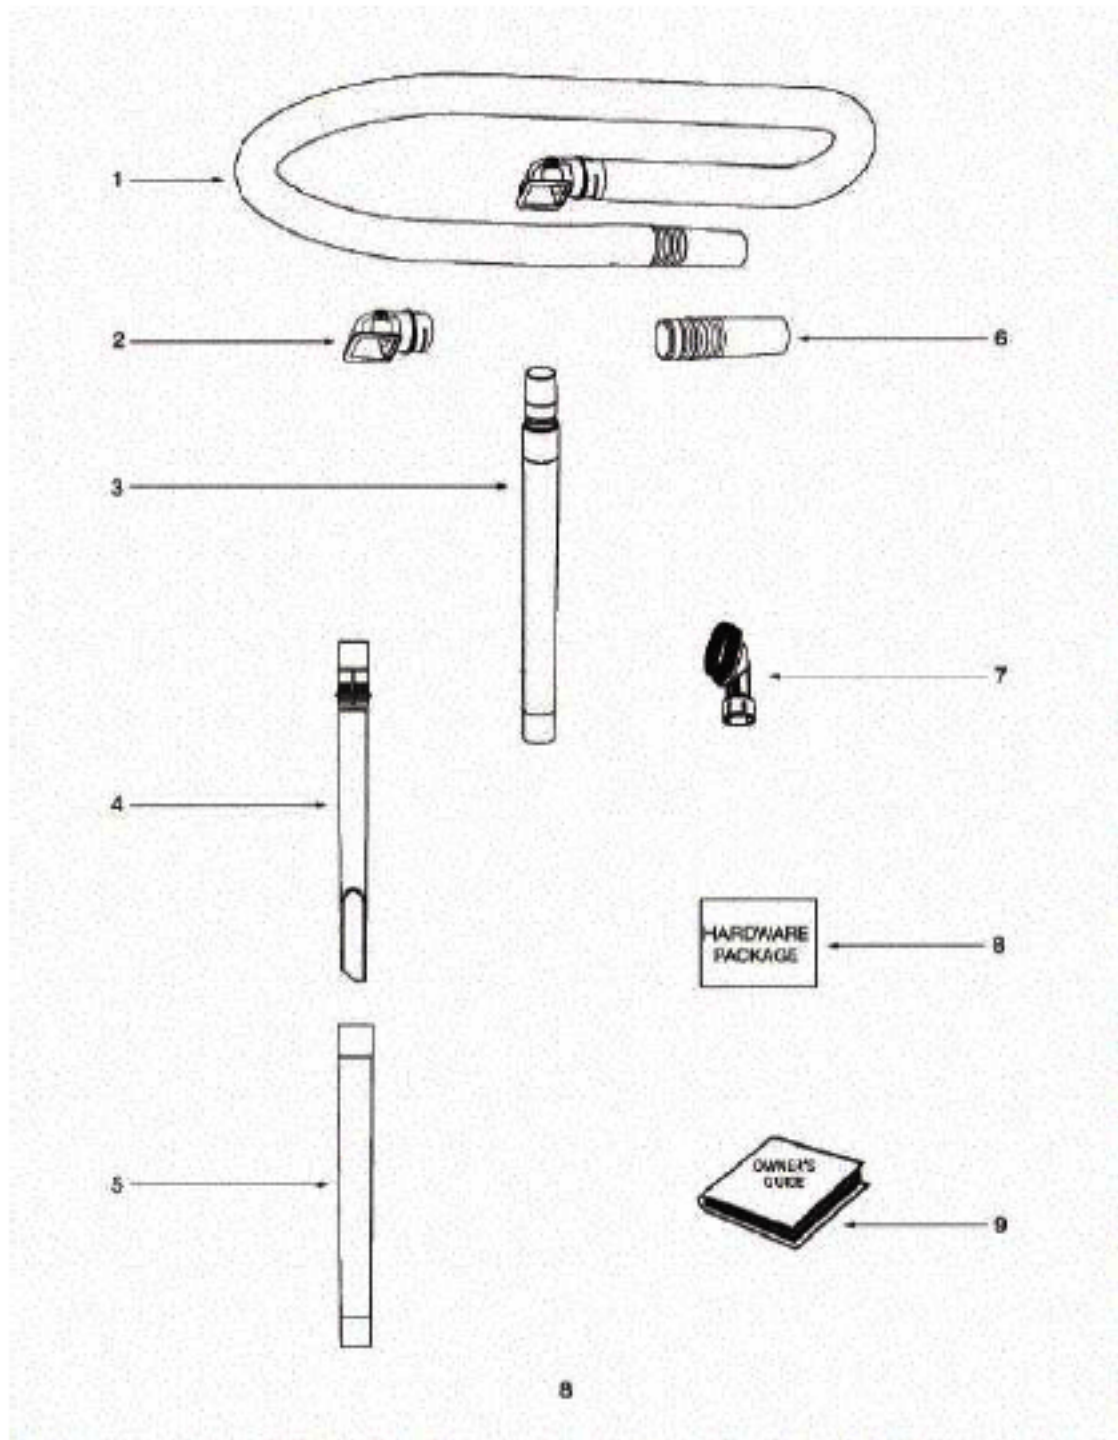

Ref #	Part	Description	Comments	Qty
1	61865-4	HOSE ASSY - CTND		
2	71725-313N	ADAPTER - HOSE		
3	71492A	NESTING WAND ASSEMBLY		
4	71956A-355N	WAND - CREVICE		
5	71973-119N	WAND - OUTER		
6	70559A-119N	COUPLING - HOSE		
7	60990-2	COMBINATION BRSH BRSTLD-C		
8	72322	PACKAGE - HARDWARE