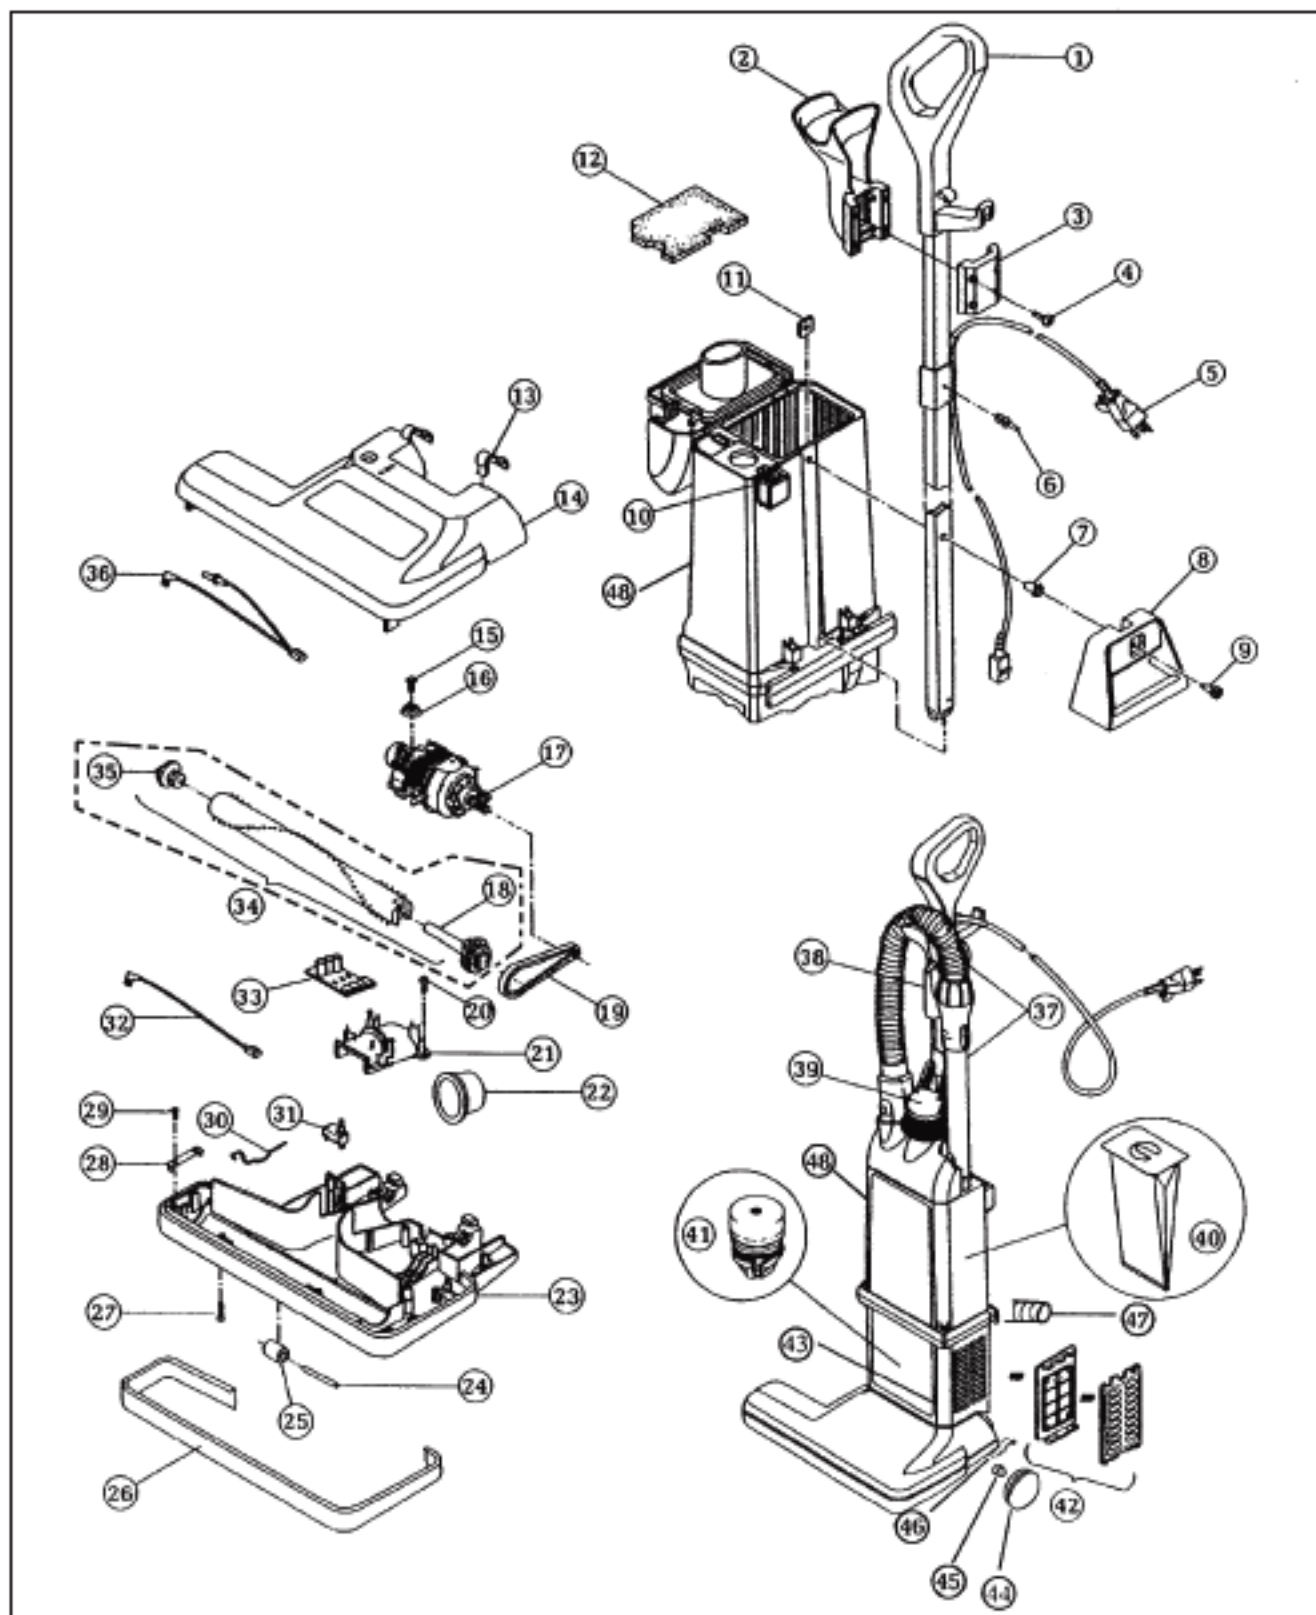

EUREKA Original & Replacement

SANITAIRE
Model SC6600A

Original & Replacement

EUREKA

SANITAIRE
Model SC6600A

KEY	PART NO.	DESCRIPTION	KEY	PART NO.	DESCRIPTION
1	NLA	Handle Assembly	29	E-00232-0018	Screw
2	NLA	Front Hose & Tool Caddy, Rear Tool Caddy With Screws	30	NLA	Wire Form
3	NLA	Rear Tool Caddy (Order E-09570-0107)	31	CO-45853	Circuit Breaker
4	E-00233-0051	Screw	32	E-06726-0959	Blue Lead Wire
5	E-39857	Power Cord	33	NLA	Performance Indicator Board
6	NLA	Rivet	34	NLA	Brushroll Complete
7	E-05332-0006	Handle Bushing	34	EXR-2005	Brushroll Complete
8	NLA	Carry Handle	35	N/A	Bearing
9	E-00209-0007	Screw	36	E-06726-0886	White Lead Wire
10	E-00941-0061	Switch	37	E-62079-1	Hose Complete With Ratchet Wand
11	NLA	Handle Nut Plate	38	NLA	Crevice Tool
12	NLA	Motor Filter	39	NLA	Combination Tool
12	EXR-1825	Motor Filter	39	EXR-5300-2	Combination Tool
13	E-07518-0011	Detent Spring	40	E-62100	Paper Bag Style UP-1 5 Pk
14	E-07510-0153	Base Cover	40	EXR-14505	Paper Bag Style Up-1 DVC 12 Pk
15	E-00253-0018	Screw	40	EXR-1450	Paper Bag Style UP-1 Envirocare 12 Pk
16	NLA	Grommet	41	E-62078-1	Suction Motor
17	EXR-6060	Brushroll Motor	42	E-39861	Exhaust Filter
18	N/A	Pulley		EXR-1802	Exhaust Filter 2 Pk
19	NLA	Geared Belt (Order CO-48359)	43	NLA	Motor Housing Body
19	EXR-1080	Geared Belt	43	PVR-7500	Motor Housing Body (Must Order PV-104306 Also)
20	E-00253-0018	Screw	44	PV-104306	Rear Wheel
21	NLA	Duct Hose Retainer	45	NLA	Nozzle Pivot Bearing
22	NLA	Hose Sleeve	46	NLA	Nozzle Pivot Clamp
23	NLA	Base	47	NLA	Duct Hose
24	E-07543-0025	Front Roller Shaft 2 Pk	47	EXR-4500	Duct Hose
25	PV-104501	Front Roller	48	E-39852	Bag Housing
26	NLA	Bumper		E-00941-0072	Internal Lock Out Switch
27	E-00263-0019	Screw			
28	E-07538-0020	Brush Retainer			

N/A = Not Available

NLA - No Longer Available