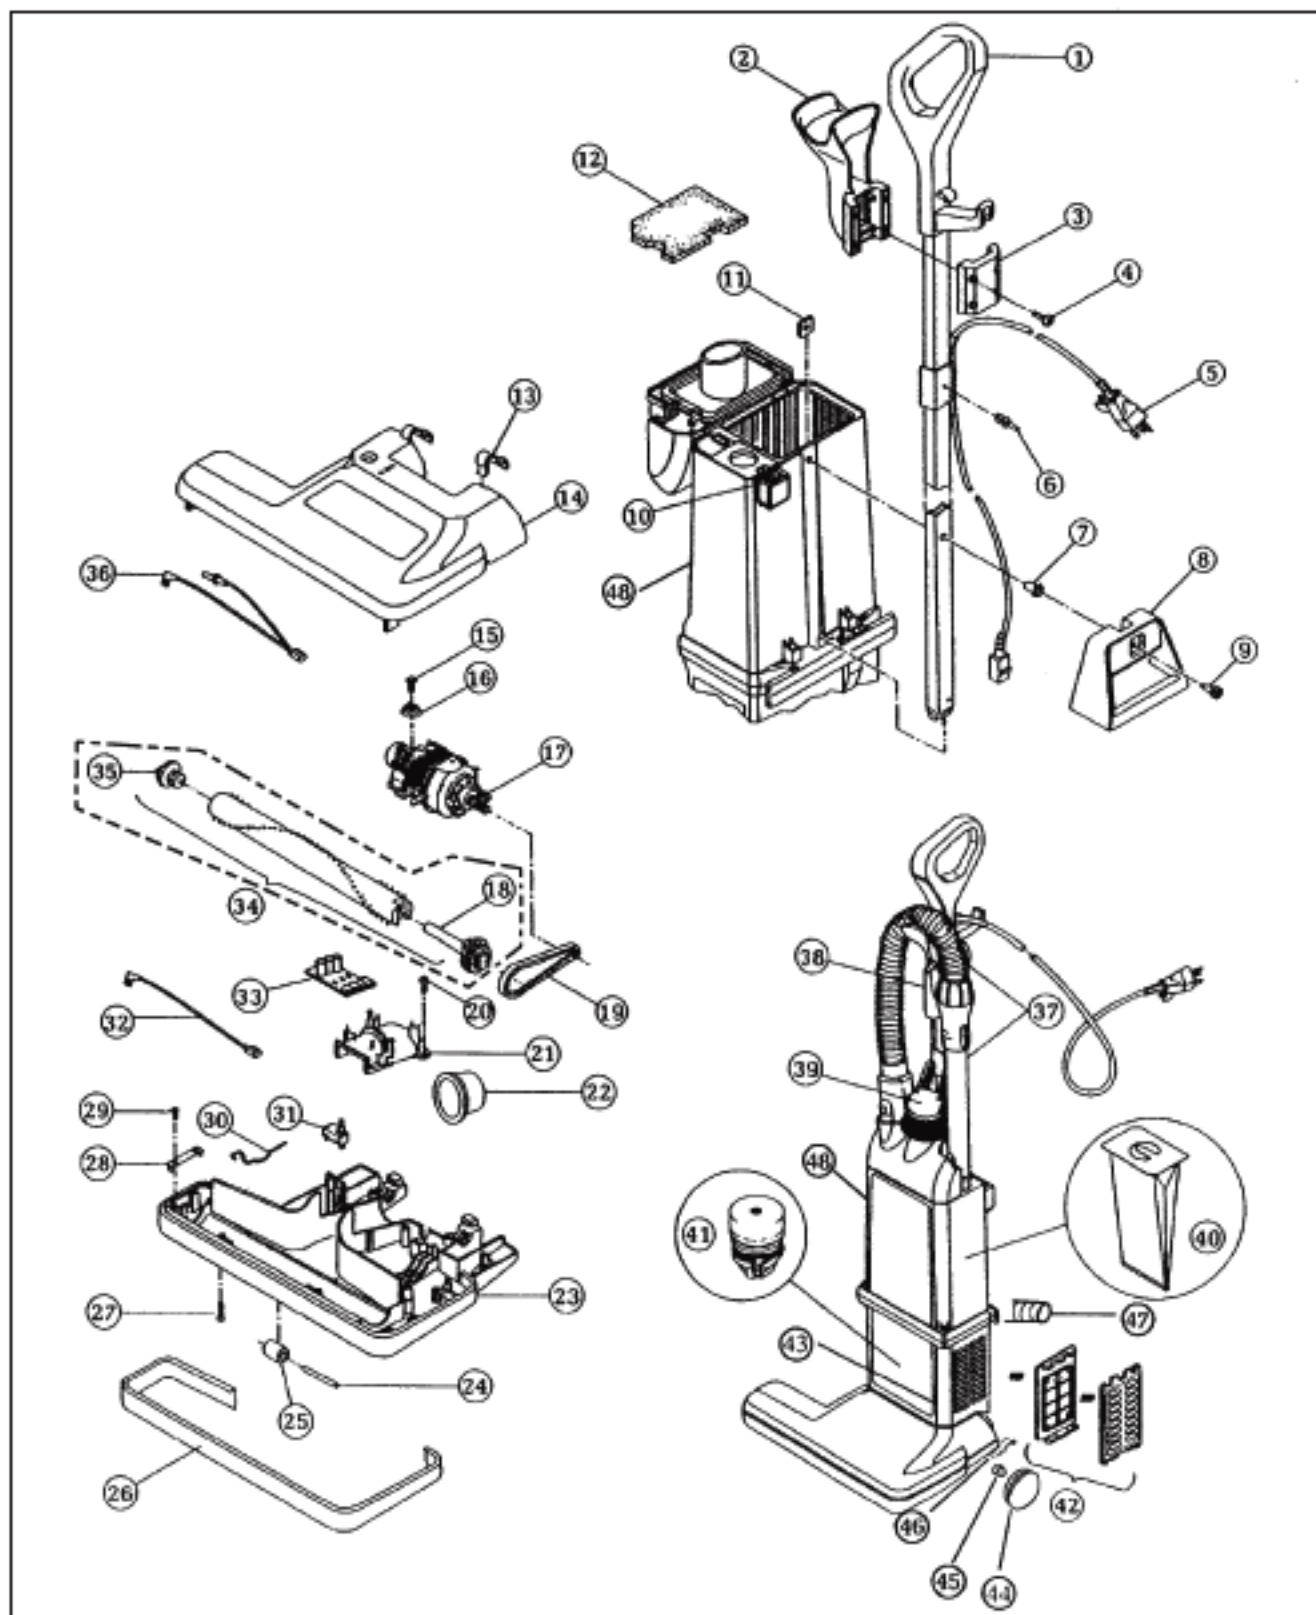

EUREKA Original & Replacement

SANITAIRE
Model SC6600A

Original & Replacement

EUREKASANITAIRE
Model SC6600A

KEY	PART NO.	DESCRIPTION	KEY	PART NO.	DESCRIPTION
1	NLA	Handle Assembly	29	E-00232-0018	Screw
2	NLA	Front Hose & Tool Caddy, Rear Tool Caddy With Screws	30	NLA	Wire Form
3	NLA	Rear Tool Caddy (Order E-09570-0107)	31	CO-45853	Circuit Breaker
4	E-00233-0051	Screw	32	E-06726-0959	Blue Lead Wire
5	E-39857	Power Cord	33	NLA	Performance Indicator Board
6	NLA	Rivet	34	NLA	Brushroll Complete
7	E-05332-0006	Handle Bushing	34	EXR-2005	Brushroll Complete
8	NLA	Carry Handle	35	N/A	Bearing
9	E-00209-0007	Screw	36	E-06726-0886	White Lead Wire
10	E-00941-0061	Switch	37	E-62079-1	Hose Complete With Ratchet Wand
11	NLA	Handle Nut Plate	38	NLA	Crevice Tool
12	NLA	Motor Filter	39	NLA	Combination Tool
12	EXR-1825	Motor Filter	39	EXR-5300-2	Combination Tool
13	E-07518-0011	Detent Spring	40	E-62100	Paper Bag Style UP-1 5 Pk
14	E-07510-0153	Base Cover	40	EXR-14505	Paper Bag Style Up-1 DVC 12 Pk
15	E-00253-0018	Screw	40	EXR-1450	Paper Bag Style UP-1 Envirocare 12 Pk
16	NLA	Grommet	41	E-62078-1	Suction Motor
17	EXR-6060	Brushroll Motor	42	E-39861	Exhaust Filter
18	N/A	Pulley		EXR-1802	Exhaust Filter 2 Pk
19	NLA	Geared Belt (Order CO-48359)	43	NLA	Motor Housing Body
19	EXR-1080	Geared Belt	43	PVR-7500	Motor Housing Body (Must Order PV-104306 Also)
20	E-00253-0018	Screw	44	PV-104306	Rear Wheel
21	NLA	Duct Hose Retainer	45	NLA	Nozzle Pivot Bearing
22	NLA	Hose Sleeve	46	NLA	Nozzle Pivot Clamp
23	NLA	Base	47	NLA	Duct Hose
24	E-07543-0025	Front Roller Shaft 2 Pk	47	EXR-4500	Duct Hose
25	PV-104501	Front Roller	48	E-39852	Bag Housing
26	NLA	Bumper		E-00941-0072	Internal Lock Out Switch
27	E-00263-0019	Screw			
28	E-07538-0020	Brush Retainer			