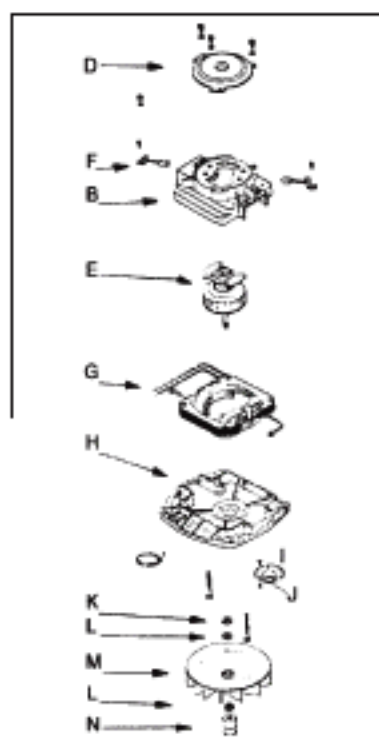

2000 Series Sanitaires

5000 Series Self-Propelled

6.5/7 Amp Ball/Ball 1-Speed	6.7 Amp Ball/Ball 1-Speed	6.7 Amp Ball/Ball 2-Speed
E-53366-8	E-53390-7	NLA
E-54159	E-54159	E-54159
E-53088-1 FA-6200 E-20217E	E-53088-1 FA-6200 E-20217E	E-53088-1 FA-6200 E-20217E
E-53353-3	E-54425-1	NLA
E-30478 ER-6310 E-53441-2	E-30478 ER-6310 NLA	E-30478 ER-6310 NLA
E-54169-1	NLA	NLA
E-54412 ER-6210	E-54412 ER-6210	E-54412 ER-6210
E-53088-1 FA-6200 E-53188-1	E-53088-1 FA-6200 E-53188-1	E-53088-1 FA-6200 E-53188-1
E-49017	E-49017	E-49017
E-12988 ER-2805 E-37012 E-30474A E-53138 E-53192-2	E-12988 ER-2805 E-53185 E-30474A E-53138 E-53192-2	E-12988 ER-2805 E-53185 E-30474A E-53138 E-53192-2