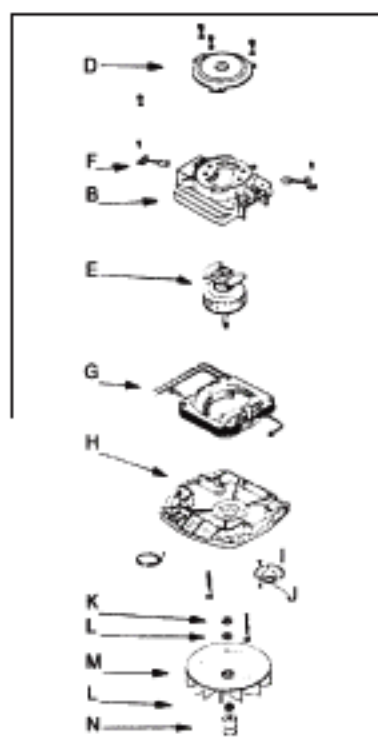

2000 Series Sanitaires
6.5/7 Amp
Ball/Ball
1-Speed

5000 Series Self-Propelled
6.7 Amp
Ball/Ball
1-Speed

6.7 Amp
Ball/Ball
2-Speed

E-53366-8	E-53390-7	NLA
E-54159	E-54159	E-54159
E-53088-1 FA-6200	E-53088-1 FA-6200	E-53088-1 FA-6200
E-20217E	E-20217E	E-20217E
E-53353-3	E-54425-1	NLA
E-30478 ER-6310	E-30478 ER-6310	E-30478 ER-6310
E-53441-2	NLA	NLA
E-54169-1	NLA	NLA
E-54412 ER-6210	E-54412 ER-6210	E-54412 ER-6210
E-53088-1 FA-6200	E-53088-1 FA-6200	E-53088-1 FA-6200
E-53188-1	E-53188-1	E-53188-1
E-49017	E-49017	E-49017
E-12988 ER-2805	E-12988 ER-2805	E-12988 ER-2805
E-37012	E-53185	E-53185
E-30474A	E-30474A	E-30474A
E-53138	E-53138	E-53138
E-53192-2	E-53192-2	E-53192-2