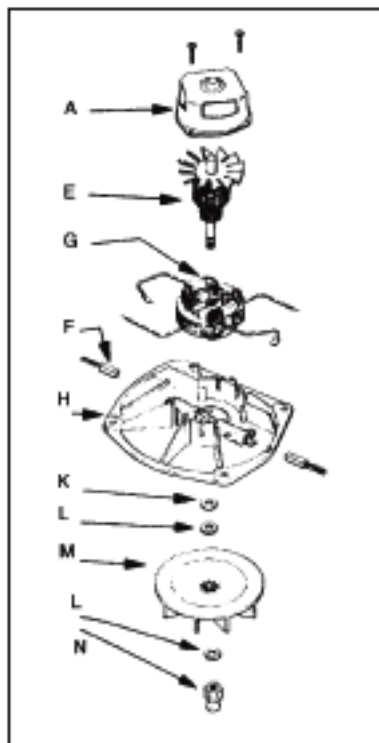

Original & Replacement **EUREKA**

Upright Motor Schematics

1400 Series
4.0 Amp
Ball/Sleeve
1-Speed

MOTOR ASS'Y	E-53349-4
A Motor Cover w/Bearing	E-54172
B Motor Cover Less Bearing	
C Top Bearing (Ball)	
D Top Bearing Retainer	
E Armature Ass'y	NLA
F Carbon Brush Ass'y	E-25172A1
G Field Ass'y	NLA
H Motor Base Ass'y	E-54171-1
I Lower Bearing Kit	
J Lower Bearing Only	
K Washer (Metal)	E-53188-1
L Fan Washer (Fiber)	E-49017
M Fan	E-12988-1 ER-2800
N Fan Pulley	E-37012
Cooling Fan	
Motor Cover Screw	E-53131-1
Carbon Brush Screw