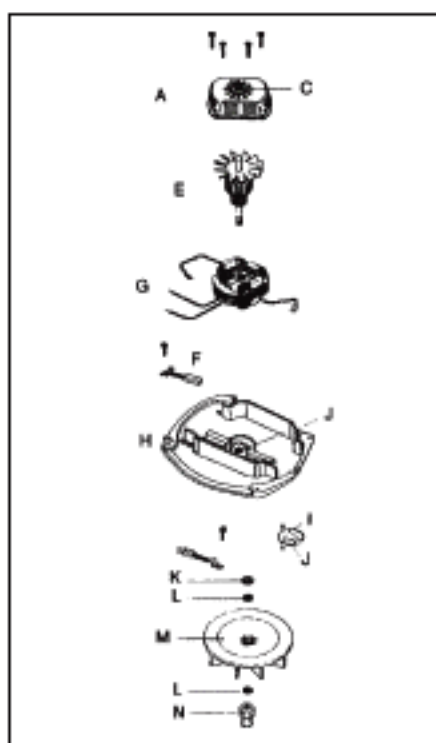

2000 & 7000 Series, Ultra & Sanitaires

5.5 Amp Ball/Sleeve 1-Speed	5.0 Amp Ball/Ball 1-Speed	6.5 Amp Ball/Ball 1-Speed	6.5 Amp Ball/Ball 2-Speed
E-53361-5	E-53361-5	E-53361-1	NLA
E-25863	E-25863		
		E-13746-1	E-13746-1
E-53088-1 FA-6200	E-53088-1 FA-6200	E-53088-1 FA-6200	E-53088-1 FA-6200
NLA	NLA	NLA	NLA
E-26055	E-26055	E-26055	E-26055
NLA	NLA	E-53480-1	NLA
NLA	NLA	NLA	NLA
E-54412 ER-6210	E-54412 ER-6210	E-54412 ER-6210	E-54412 ER-6210
E-53088-1 FA-6200	E-53088-1 FA-6200	E-53088-1 FA-6200	E-53088-1 FA-6200
E-53188-1	E-53188-1	E-53188-1	E-53188-1
E-49017	E-49017	E-49017	E-49017
E-12988-1 ER-2800	E-12988-1 ER-2800	E-12988-1 ER-2800	E-12988-1 ER-2800
NLA	E-53084	NLA	NLA
NLA	NLA	NLA	NLA
E-53131-2	E-53131-2	E-53131-2	E-53131-2
E-53192	E-53192	E-53192	E-53192