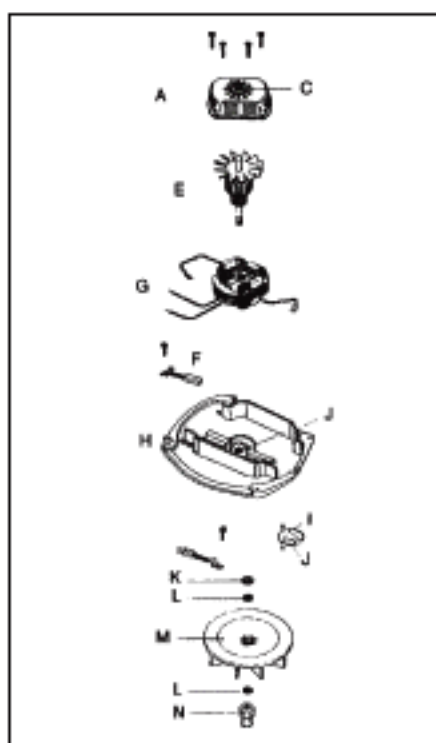

Original & Replacement **EUREKA**

Upright Motor Schematics

1400 Series

4.0 Amp
Ball/Sleeve
1-Speed

MOTOR ASS'Y	E-53349-4
A Motor Cover w/Bearing	E-54172
B Motor Cover Less Bearing	
C Top Bearing (Ball)	
D Top Bearing Retainer	
E Armature Ass'y	NLA
F Carbon Brush Ass'y	E-25172A1
G Field Ass'y	NLA
H Motor Base Ass'y	E-54171-1
I Lower Bearing Kit	
J Lower Bearing Only	
K Washer (Metal)	E-53188-1
L Fan Washer (Fiber)	E-49017
M Fan	E-12988-1 ER-2800
N Fan Pulley	E-37012
Cooling Fan	
Motor Cover Screw	E-53131-1
Carbon Brush Screw	