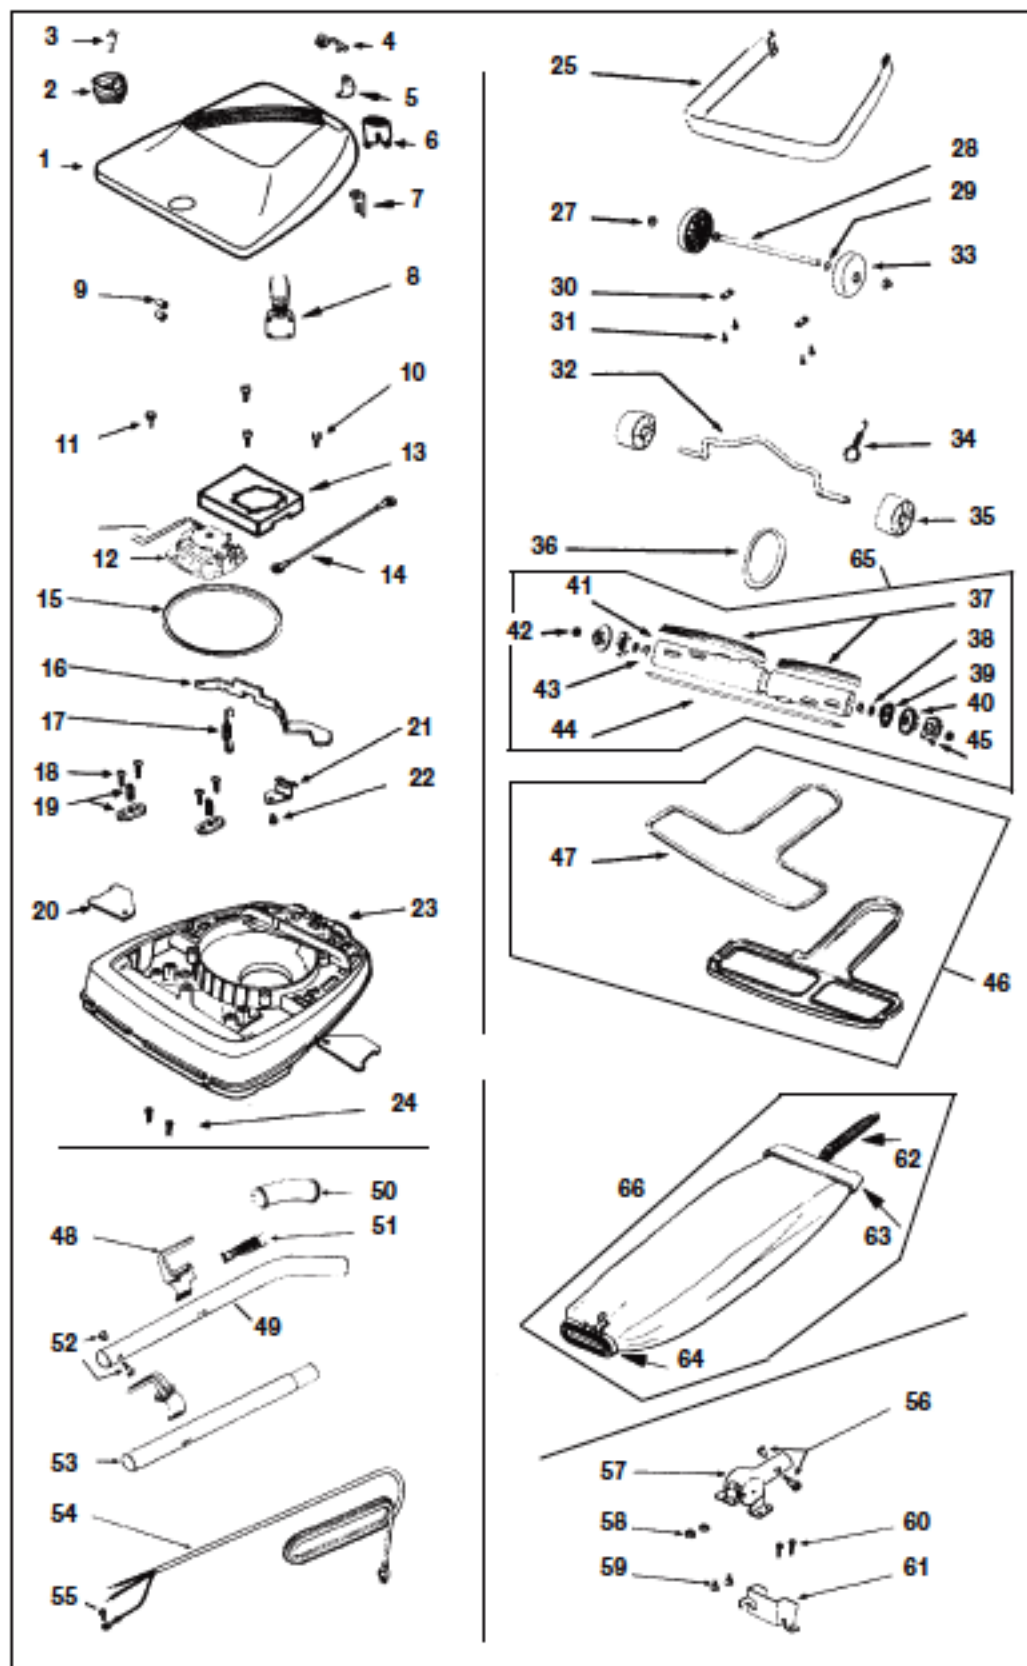

EUREKA Original & Replacement

SANITAIRE Model SC684E

Original & Replacement **EUREKA**

SANITAIRE Model SC684E

KEY	PART NO.	DESCRIPTION	KEY	PART NO.	DESCRIPTION
1	E-54314-2	Hood & Graphic Ass'y	41	E-13236-1	**Disturbulator Tube
2	E-26833-1	Adjustment Knob	42	E-53158	**Lock Nut
3	E-53143	Shoulder Screw	43	E-53184	**Klipring
4	E-53122	Strain Relief Bushing	44	E-25937	**Shaft
5	E-38218-1	Bushing Bracket	45	E-53066	Cap Cover
6	E-14660-1	Switch Button	45	ER-2050	Cap Covers
7	E-37989	Switch Clip	46	E-25922-1	Bottom Plate Ass'y*
8	E-54151-3	Push Switch	47	E-46538	*Foam Tape
9	E-53214-1	Wire Nut	48	E-53574-1	Cord Retainer Set
9	SS-3270	Wire Nut	48	ER-7050	Cord Retainer (Upper)
10	E-53238-14	Screw	48	ER-7051	Cord Retainer (Lower)
11	E-53238-13	Motor Mounting Screw	49	E-25329-20	Upper Handle Ass'y**
12	E-53366-8	Motor Ass'y	50	E-35293-8	** Handle Grip
13	E-38067	Separator Ass'y	50	NLA	Handle Grip Red
14	E-54177	Wire & Terminal Ass'y	51	E-53077	Spring
15	E-30517	Motor Mounting Gasket	52	E-53198-1	Screw & Nut Ass'y
15	ER-7600	Motor Mounting Gasket	52	ER-7700	Screw & Nut Ass'y
16	E-24834A-1	Foot Pedal	53	E-57751-1	Lower Handle Tube
16	ER-7300	Foot Pedal	54	E-52370-12	Cord 50', 3 Wire
17	E-53097	Foot Pedal Spring	54	ER-3050-3	Cord 50', 3 Wire Black
18	E-53238-14	Clamp Screw	54	ER-3050-1	Cord 50', 3 Wire White
19	E-53140	Clamp & Screw Ass'y	55	E-53228-2	Screw
20	E-36263	Wheel Cover	56	E-53198-1	Screw & Nut Ass'y
21	E-37034	Adapter Retainer	56	ER-7700	Screw & Nut Ass'y
22	E-53238-11	Screw	57	E-38183-1	Handle Socket Ass'y
23	E-57900-2	Base Ass'y*	57	ER-7000	Handle Socket Ass'y
	E-24964A	Cam R.H.*	58	E-53213-5	Nut
	E-24965A	Cam L.H.*	59	E-53145	Bolt
	E-53118	Rivet - Cam	60	E-53238-13	Screw
	E-53133	Washer*	61	E-36439	Handle Socket Shield
24	E-53215-4	Screw	62	E-47722	Spring
25	E-26296-9	Furniture Guard	62	FA-1600	Spring
25	ER-7400	Furniture Guard Clear	63	E-30599D-10	Bag Clip
27	E-53121	Pushnut	63	ER-1600	Bag Clip W/Spring
28	E-37183	Rear Axle	64	E-54174-1	Bag Adapter Ass'y*
29	E-53110	Wheel Washer		E-48282	Gasket*
30	E-53201	Axle Clamp		E-48748	Washer*
31	E-53238-11	Screw	64	ER-1620	Bag Adapter Ass'y
32	E-35947A	Front Axle	65	E-53350-1	Brushroll, Wood Hex End
33	E-35858-2	Rear Wheel	65	E-53272	Brushroll, VGI Hex End
34	E-53076-2	Axle Spring			W/Ball Bearings
35	E-35859-1	Front Wheel	65	E-53270	Brushroll, Hex End**
36	E-30563	Belt			VGI W/Ball Bearing
36	E-52100	Belt 2 Pk	65	ER-2002	Brushroll, Wood
36	ER-1000	Belt (ESSCO)			Hex End
36	ER-1010	Belt	65	ER-2004	Brushroll, Wood
37	E-52282-4	**Bristle Strip Pair			All Brush Hex End
37	ER-2210	Bristle Strip Pair	66	E-53354-3	Cloth Bag, Dump With
38	E-49899	**Felt Washer			Latch Coupling & Slide Red
39	E-53079	**Bearing Retainer	66	ER-1242	Cloth Bag, Dump With
40	E-53064	**Disturbulator Cap			Latch Coupling
					And Slide Red