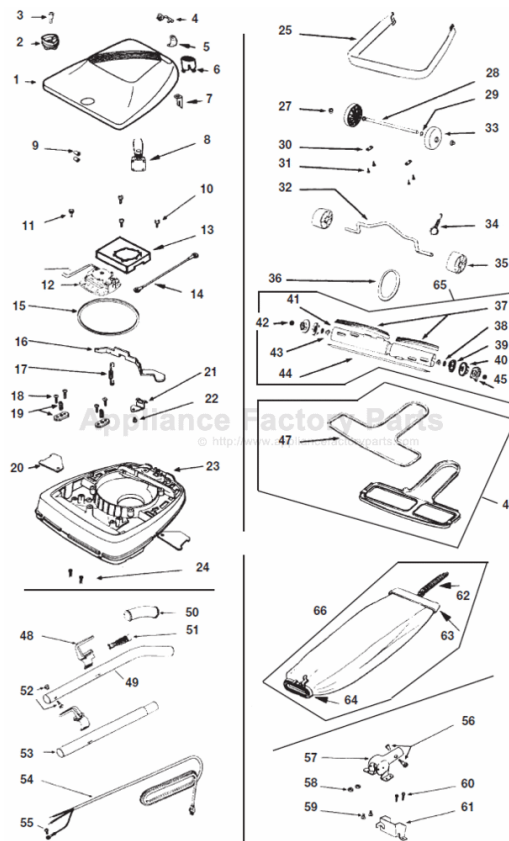

[Find Your SANITAIRE Vacuum Cleaner Parts - Select From 78 Models](#)

----- Manual continues below part list -----