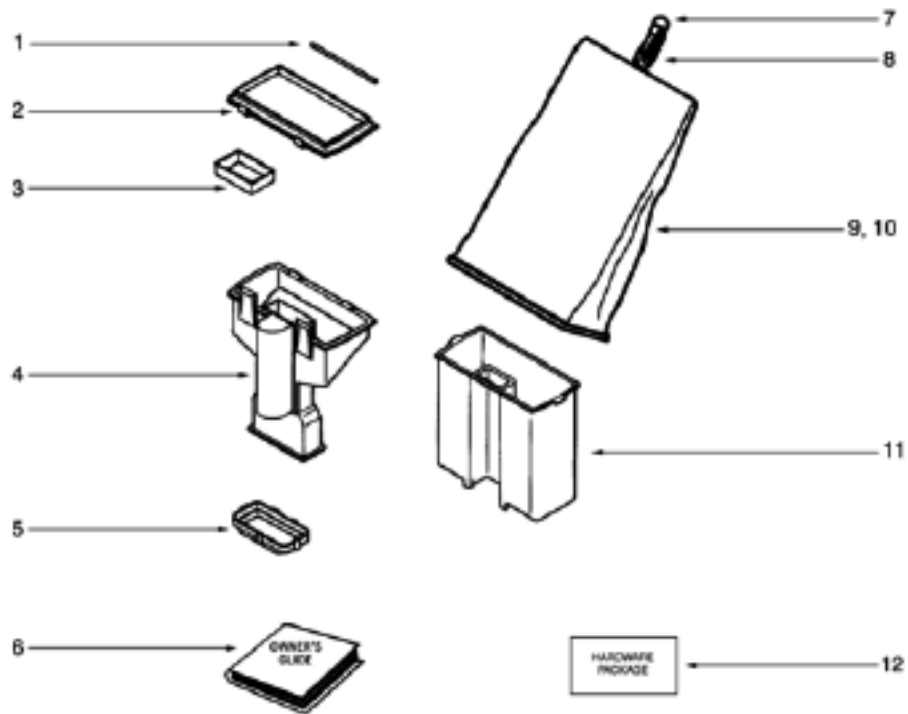

PARTS 5 - SC689A

36575 WIRING DIAGRAM

PARTS 5 - SC689A

Ref #	Part	Description	Comments	Qty
1	55399-1	PIN COVER		
2	14765-1	FLANGE - BAG (OUTER)		
3	38289	GASKET		
4	54561-1	SUPPORT & LATCH ASSY - PK		
5	26266-2	CLAMP		
6	72926	OWNER'S GUIDE		
7	57711	RING STEEL		
8	57686-1	HOOK - SNAP		
9	54422-7	BAG ASSEMBLY - PACKAGED		
10	58223	GASKET - DIRTCUP		
11	01959-313N	DIRT CUP		
12	72661	HARDWARE PACKAGE-COMM DIR		
13	60122-1	DIRT CUP ASSY		
	70004