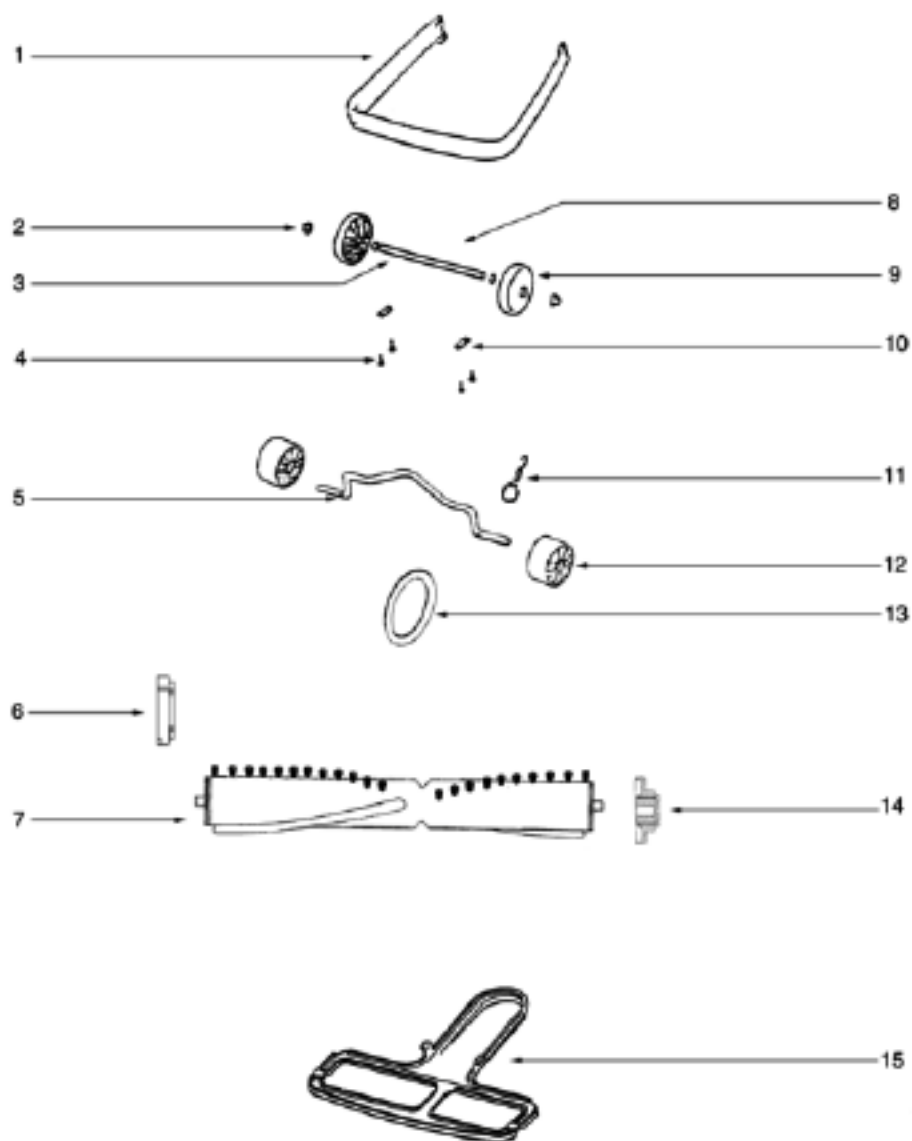

PARTS 4 - SC689A

Ref #	Part	Description	Comments	Qty
1	53574-1	RETNR PKG(UPPER&LOWER)BEIGE		
2	53198-1	HANDLE SCREW ASSY PACKAGE		
3	15800-1	TUBE - HANDLE (LOWER)		
4	52370-14	CORD & TERMINAL ASSY 30 B		
5	53238-13	SCREW PACKAGE		
6	38183-1	HANDLE SOCKET ASSY		
7	53213-5	NUTS - PACKAGE 10		
8	53145	BOLT PACKAGE (10)		
9	35293-6	GRIP - HANDLE		
10	53077	SPRING - STRAIN RELIEF PK		
11	25329-16SV	HANDLE ASSEMBLY (UPPER)		
12	55015	CLIP - WIRE		

PARTS 1 - SC689A

PARTS 1 - SC689A

Ref #	Part	Description	Comments	Qty
1	53143	SCREW PACKAGE (10)		
2	38053-2	KNOB ASSEMBLY		
3	54314-2	HOOD & GRAPHICS ASSY - PK		
4	53238-11	SCREW PACKAGE		
5	57687-1	CLAMP - CABLE		
6	53238-14	SCREW PACKAGE		
7	53349-8	MOTOR ASSEMBLY - CARTONED		
8	53228-2	SCREWS - PACKAGE 10		
9	55296	WIRE & TERMINAL ASSEMBLY		
10	53213-5	NUTS - PACKAGE 10		
11	53238-13	SCREW PACKAGE		
12	53140	CLAMP & SCREW ASSY PKG		
13	36263	COVER - WHEEL		
14	54408-5	BASE ASSEMBLY - 12" - CAR		
15	24964A-1	CAM (RIGHT)		
16	24965A-1	CAM (LEFT)		
17	53118	RIVET - SHOULDER PACKAGE		
18	53133	STEEL WASHERS - PACKAGE 1		
19	53215-5	SCREW PACKAGE		
20	38218-1	BRACKET - BUSHING		
21	53122	STRAIN RELIEF BUSHING - P		
22	14660-1	BUTTON - SWITCH		
23	37989	CLIP - SWITCH		
24	60192-1	WIRE SPLICE 5		
25	13738-5	SWITCH ASSEMBLY		
26	53238-4	SCREW PACKAGE		
27	383145V	SEPARATOR ASSEMBLY		
28	30517	GASKET - MOTOR SEAL		
29	24834-1	PEDAL - FOOT		
30	53097	SPRING - FOOT PEDAL PKG (
31	38288-1	CLAMP - BELLOWS		
32	14763-1	BELLOWS		

PARTS 2 - SC689A

Ref #	Part	Description	Comments	Qty
1	28504-1	GUARD - FURNITURE		
2	53121	PUSH NUT PACKAGE (10)		
3	37183	AXLE - REAR		
4	53238-11	SCREW PACKAGE		
5	35947A	AXLE - FRONT		
6	26059A	CAP - COVER		
7	54104-1	DISTURBULATOR REPLACEMENT		
8	60161	WHEEL & AXLE ASSY		
9	26242-119N	WHEEL - REAR		
10	53201	CLAMPS - PACKAGE 10		
11	53076-2	SPRING & AXLE PACKAGE (6)		
12	35859A-1	WHEEL - FRONT		
13	52100A	BELT PKG ASSY (UPRIGHT)		
14	38138	CAP & BEARING ASSEMBLY		
15	25822-1	BOTTOM PLATE ASSEMBLY		