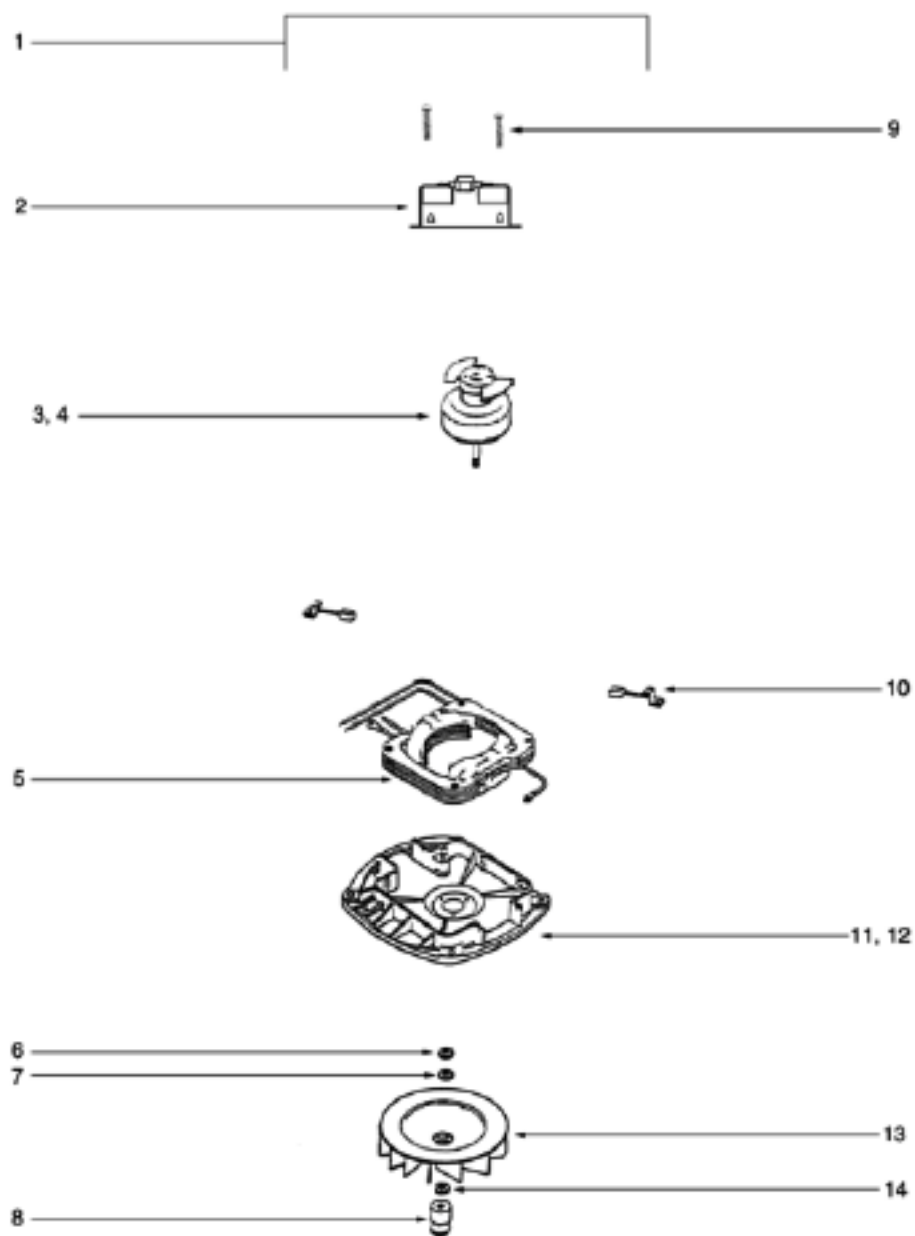

PARTS 4 - SC689A

Ref #	Part	Description	Comments	Qty
1	53574-1	RETNR PKG(UPPER&LOWER)BEIGE		
2	53198-1	HANDLE SCREW ASSY PACKAGE		
3	15800-1	TUBE - HANDLE (LOWER)		
4	52370-14	CORD & TERMINAL ASSY 30 B		
5	53238-13	SCREW PACKAGE		
6	38183-1	HANDLE SOCKET ASSY		
7	53213-5	NUTS - PACKAGE 10		
8	53145	BOLT PACKAGE (10)		
9	35293-6	GRIP - HANDLE		
10	53077	SPRING - STRAIN RELIEF PK		
11	25329-16SV	HANDLE ASSEMBLY (UPPER)		
12	55015	CLIP - WIRE		

PARTS 1 - SC689A

PARTS 1 - SC689A

Ref #	Part	Description	Comments	Qty
1	53143	SCREW PACKAGE (10)		
2	38053-2	KNOB ASSEMBLY		
3	54314-2	HOOD & GRAPHICS ASSY - PK		
4	53238-11	SCREW PACKAGE		
5	57687-1	CLAMP - CABLE		
6	53238-14	SCREW PACKAGE		
7	53349-8	MOTOR ASSEMBLY - CARTONED		
8	53228-2	SCREWS - PACKAGE 10		
9	55296	WIRE & TERMINAL ASSEMBLY		
10	53213-5	NUTS - PACKAGE 10		
11	53238-13	SCREW PACKAGE		
12	53140	CLAMP & SCREW ASSY PKG		
13	36263	COVER - WHEEL		
14	54408-5	BASE ASSEMBLY - 12" - CAR		
15	24964A-1	CAM (RIGHT)		
16	24965A-1	CAM (LEFT)		
17	53118	RIVET - SHOULDER PACKAGE		
18	53133	STEEL WASHERS - PACKAGE 1		
19	53215-5	SCREW PACKAGE		
20	38218-1	BRACKET - BUSHING		
21	53122	STRAIN RELIEF BUSHING - P		
22	14660-1	BUTTON - SWITCH		
23	37989	CLIP - SWITCH		
24	60192-1	WIRE SPLICE 5		
25	13738-5	SWITCH ASSEMBLY		
26	53238-4	SCREW PACKAGE		
27	383145V	SEPARATOR ASSEMBLY		
28	30517	GASKET - MOTOR SEAL		
29	24834-1	PEDAL - FOOT		
30	53097	SPRING - FOOT PEDAL PKG (
31	38288-1	CLAMP - BELLOWS		
32	14763-1	BELLOWS		

PARTS 2 - SC689A

Ref #	Part	Description	Comments	Qty
1	28504-1	GUARD - FURNITURE		
2	53121	PUSH NUT PACKAGE (10)		
3	37183	AXLE - REAR		
4	53238-11	SCREW PACKAGE		
5	35947A	AXLE - FRONT		
6	26059A	CAP - COVER		
7	54104-1	DISTURBULATOR REPLACEMENT		
8	60161	WHEEL & AXLE ASSY		
9	26242-119N	WHEEL - REAR		
10	53201	CLAMPS - PACKAGE 10		
11	53076-2	SPRING & AXLE PACKAGE (6)		
12	35859A-1	WHEEL - FRONT		
13	52100A	BELT PKG ASSY (UPRIGHT)		
14	38138	CAP & BEARING ASSEMBLY		
15	25822-1	BOTTOM PLATE ASSEMBLY		