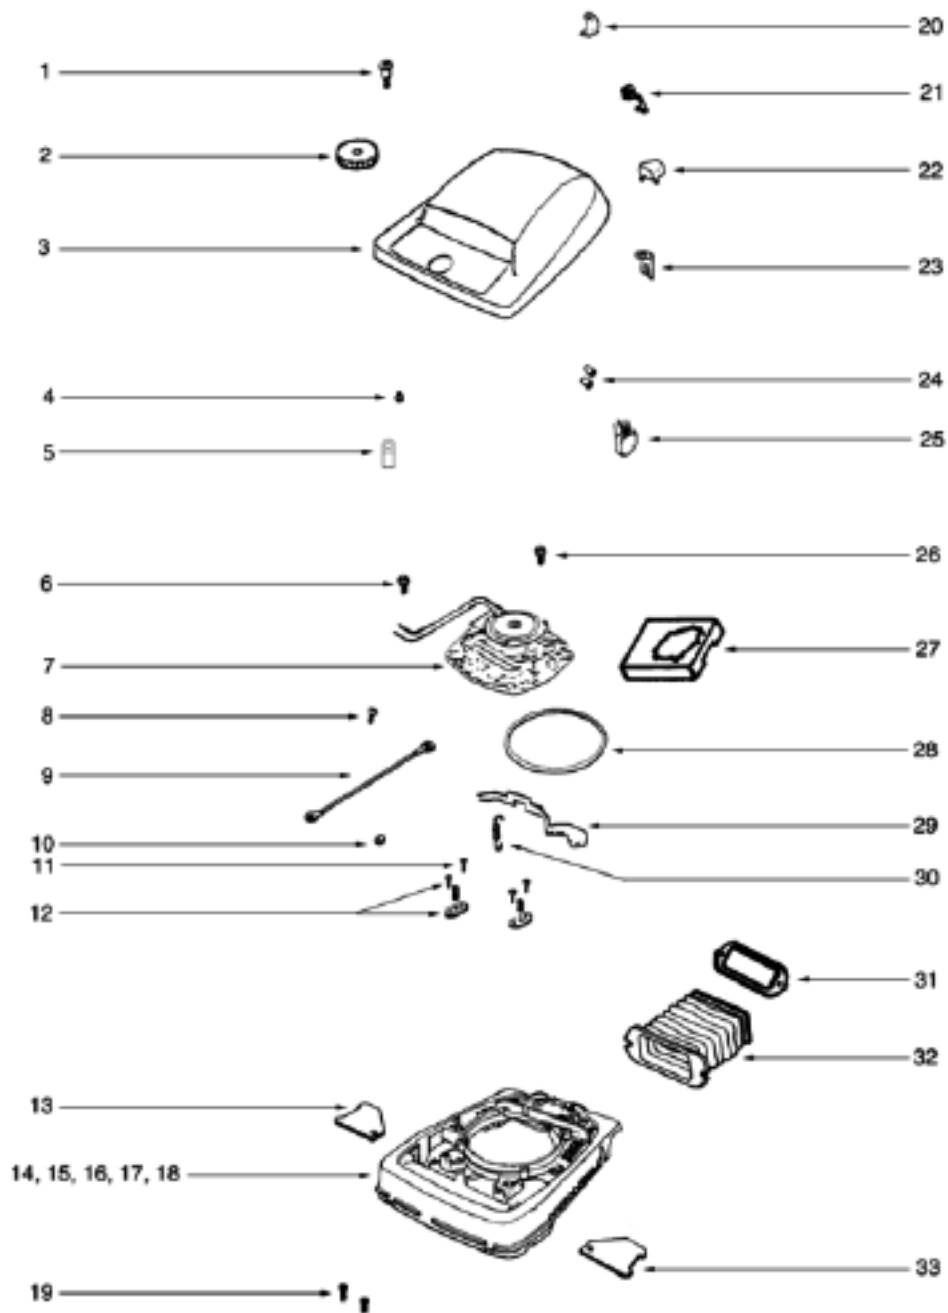

PARTS 4 - SC689A

Ref #	Part	Description	Comments	Qty
1	53574-1	RETNR PKG(UPPER&LOWER)BEIGE		
2	53198-1	HANDLE SCREW ASSY PACKAGE		
3	15800-1	TUBE - HANDLE (LOWER)		
4	52370-14	CORD & TERMINAL ASSY 30 B		
5	53238-13	SCREW PACKAGE		
6	38183-1	HANDLE SOCKET ASSY		
7	53213-5	NUTS - PACKAGE 10		
8	53145	BOLT PACKAGE (10)		
9	35293-6	GRIP - HANDLE		
10	53077	SPRING - STRAIN RELIEF PK		
11	25329-16SV	HANDLE ASSEMBLY (UPPER)		
12	55015	CLIP - WIRE		

PARTS 1 - SC689A

PARTS 1 - SC689A

Ref #	Part	Description	Comments	Qty
1	53143	SCREW PACKAGE (10)		
2	38053-2	KNOB ASSEMBLY		
3	54314-2	HOOD & GRAPHICS ASSY - PK		
4	53238-11	SCREW PACKAGE		
5	57687-1	CLAMP - CABLE		
6	53238-14	SCREW PACKAGE		
7	53349-8	MOTOR ASSEMBLY - CARTONED		
8	53228-2	SCREWS - PACKAGE 10		
9	55296	WIRE & TERMINAL ASSEMBLY		
10	53213-5	NUTS - PACKAGE 10		
11	53238-13	SCREW PACKAGE		
12	53140	CLAMP & SCREW ASSY PKG		
13	36263	COVER - WHEEL		
14	54408-5	BASE ASSEMBLY - 12" - CAR		
15	24964A-1	CAM (RIGHT)		
16	24965A-1	CAM (LEFT)		
17	53118	RIVET - SHOULDER PACKAGE		
18	53133	STEEL WASHERS - PACKAGE 1		
19	53215-5	SCREW PACKAGE		
20	38218-1	BRACKET - BUSHING		
21	53122	STRAIN RELIEF BUSHING - P		
22	14660-1	BUTTON - SWITCH		
23	37989	CLIP - SWITCH		
24	60192-1	WIRE SPLICE 5		
25	13738-5	SWITCH ASSEMBLY		
26	53238-4	SCREW PACKAGE		
27	383145V	SEPARATOR ASSEMBLY		
28	30517	GASKET - MOTOR SEAL		
29	24834-1	PEDAL - FOOT		
30	53097	SPRING - FOOT PEDAL PKG (
31	38288-1	CLAMP - BELLOWS		
32	14763-1	BELLOWS		

PARTS 2 - SC689A

Ref #	Part	Description	Comments	Qty
1	28504-1	GUARD - FURNITURE		
2	53121	PUSH NUT PACKAGE (10)		
3	37183	AXLE - REAR		
4	53238-11	SCREW PACKAGE		
5	35947A	AXLE - FRONT		
6	26059A	CAP - COVER		
7	54104-1	DISTURBULATOR REPLACEMENT		
8	60161	WHEEL & AXLE ASSY		
9	26242-119N	WHEEL - REAR		
10	53201	CLAMPS - PACKAGE 10		
11	53076-2	SPRING & AXLE PACKAGE (6)		
12	35859A-1	WHEEL - FRONT		
13	52100A	BELT PKG ASSY (UPRIGHT)		
14	38138	CAP & BEARING ASSEMBLY		
15	25822-1	BOTTOM PLATE ASSEMBLY		