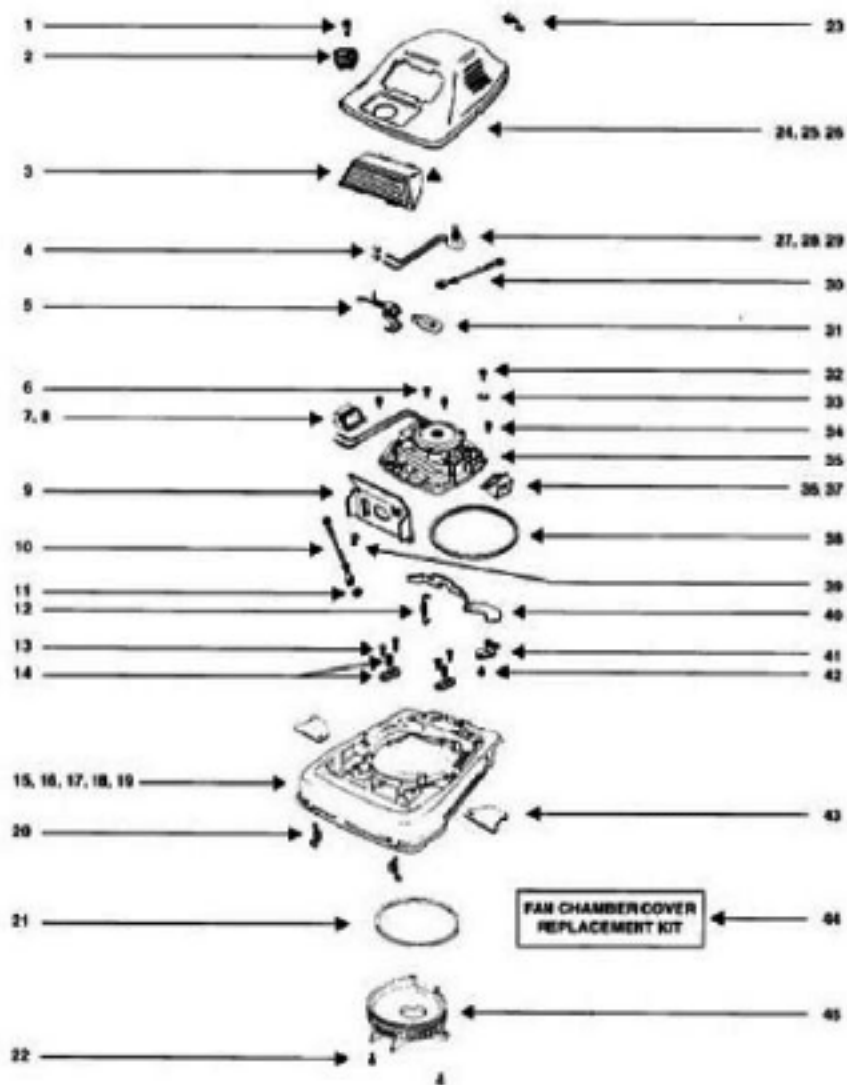

Base and Hood - SC883A

Base and Hood - SC883A

Ref #	Part	Description	Comments	Qty
1	53143	SCREW PACKAGE (10)		
2	38053-2	KNOB ASSEMBLY		
3		NOT ON THIS MODEL		
4	53214-1	WIRE SPLICE 5		
5		Not On This Model		
6	53238-13	SCREW PACKAGE		
7	56383-1SV	DUCT ASSEMBLY (R)		
8	49052-3	TAPE - FOAM		
9		NOT ON THIS MODEL		
10	54177	WIRE & TERMINAL ASSY		
11	53213-4	NUTS - PACKAGE 10		
12	53097	SPRING - FOOT PEDAL PKG (		
13	53238-13	SCREW PACKAGE		
14	53140	CLAMP & SCREW ASSY PKG		
15	53425-27	BASE ASSEMBLY - CARTONED		
16	24964A-1	CAM (RIGHT)		
17	24965A-1	CAM (LEFT)		
18	53118	RIVET - SHOULDER PACKAGE		
19	53133	STL WASHERS PKG (48495 (NLA)		
20	53117	SPRING - HOOD PACKAGE (10		
21	30517	GASKET - MOTOR SEAL		
22	53238-14	SCREW PACKAGE		
23		NOT ON THIS MODEL		
24	54097-5	HOOD & NAMEPLATE ASSY - P		
25	77147	NAMEPLATE (CONTRACTOR)		
26		NOT ON THIS MODEL		
27		NOT ON THIS MODEL		
28		NOT ON THIS MODEL		
29		NOT ON THIS MODEL		
30	54173-1	WIRE ASSY (GROUNDING)		
31		NOT ON THIS MODEL		
32	53238-14	SCREW PACKAGE		
33				
34	53238-13	SCREW PACKAGE		
35	54352-15	MOTOR ASSEMBLY - PACKAGED		
36	56382-1SV	DUCT ASSEMBLY (L)		
37	49052-3	TAPE - FOAM		
38	30517	GASKET - MOTOR SEAL		
39	53238-11	SCREW PACKAGE		
40	24834A-3	PEDAL - FOOT		
41	37034	SPRING - ADAPT RETAINER		
43	36263	COVER - WHEEL		
44	52334	FAN CHAMBER REPLACEMENT K		
45	13770-1	COVER - FAN SCROLL