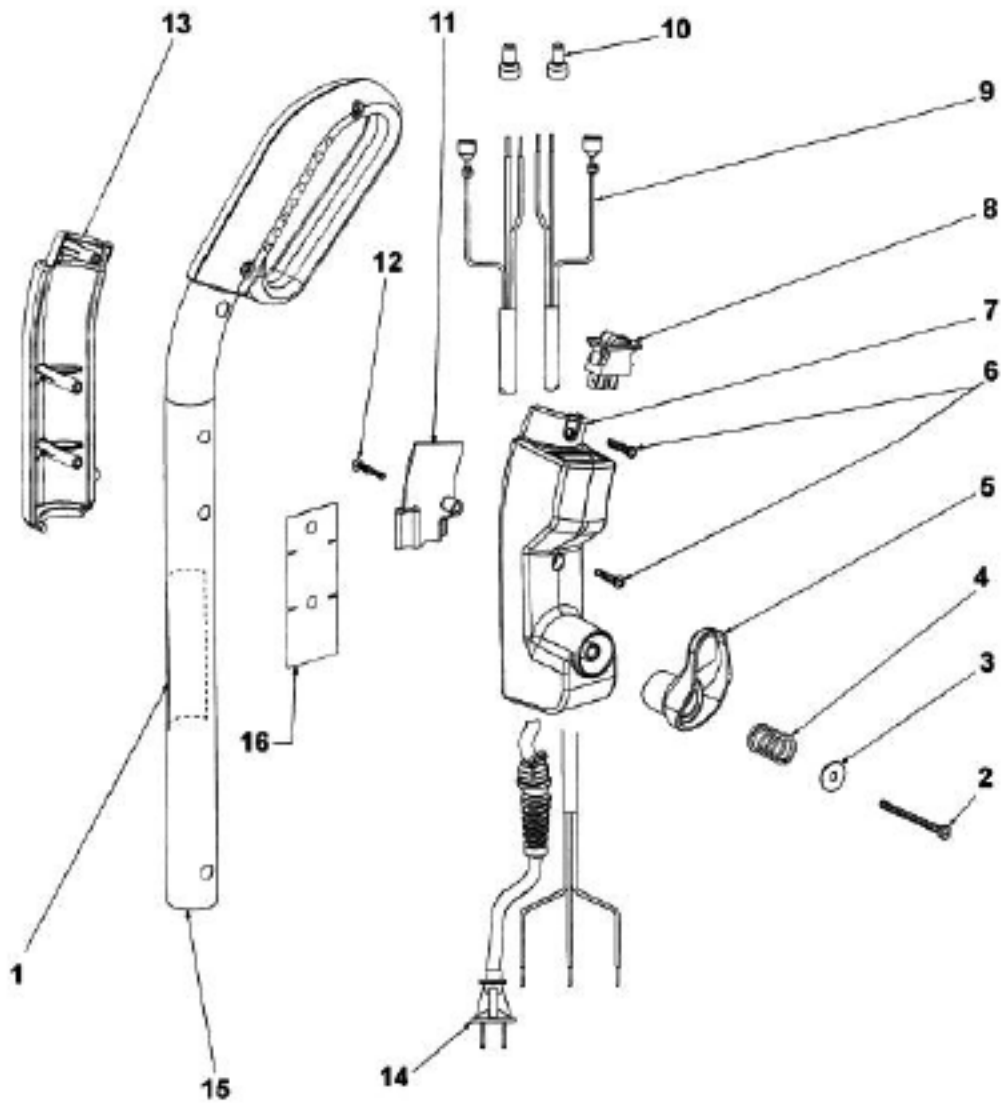

Handle - SC883A

Handle - SC883A

Ref #	Part	Description	Comments	Qty
1		Label		
2	53238-18	SCREW PACKAGE		
3	60946	WASHER - PACKAGED		
4	60945	SPRING - PACKAGED		
5	28316-355N	RETAINER - CORD		
6	53197-1	SCREW PACKAGE		
7	76643-355N	HOUSING - SWITCH (LH)		
8	28073A	SWITCH - ROCKER		
9	76767	UPPER CORD ASSY.		
10	60192-1	WIRE SPLICE 5		
11	59741-316N	SHIELD - WIRING		
12	60947	SCREWS - PACKAGED		
13	76644-355N	HOUSING - SWITCH (RH)		
14	36577A-23	SUPPLY CORD ASSY		
15	15774-2SV	UPRIGHT HANDLE & GRIP ASS		
16	76644-355N	HOUSING - SWITCH (RH)		
17	76224	CORD - EXTENSION	Extension cord not pictured	
18	76225-355N	CORD LOCK	Extension cord lock not pictured	
	13154B-355N	RETAINER - CORD (LOWER)		
	12637-8	TUBE - HANDLE (LOWER)		