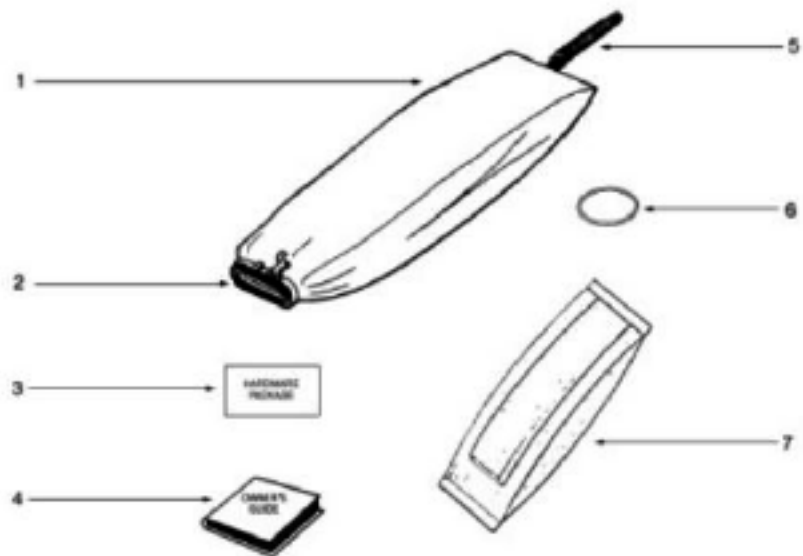

Bag - SC883A

Bag - SC883A

Ref #	Part	Description	Comments	Qty
1	53489-23	ZIPPER BAG ASSY - PACKAGE		
2	77491	DIRT TUBE & OVERMOLD ASSE		
3	49461B-5	HARDWARE PKG - COMM UPRIG		
4	78091			
5	47722	SPRING - BAG		
6	48410	SPRING - GARTER		
7	63213	UPR ST DUSTBAG W/A&H PATC		
	78221	ZIPPER HANDLE CHAIN ASSEM