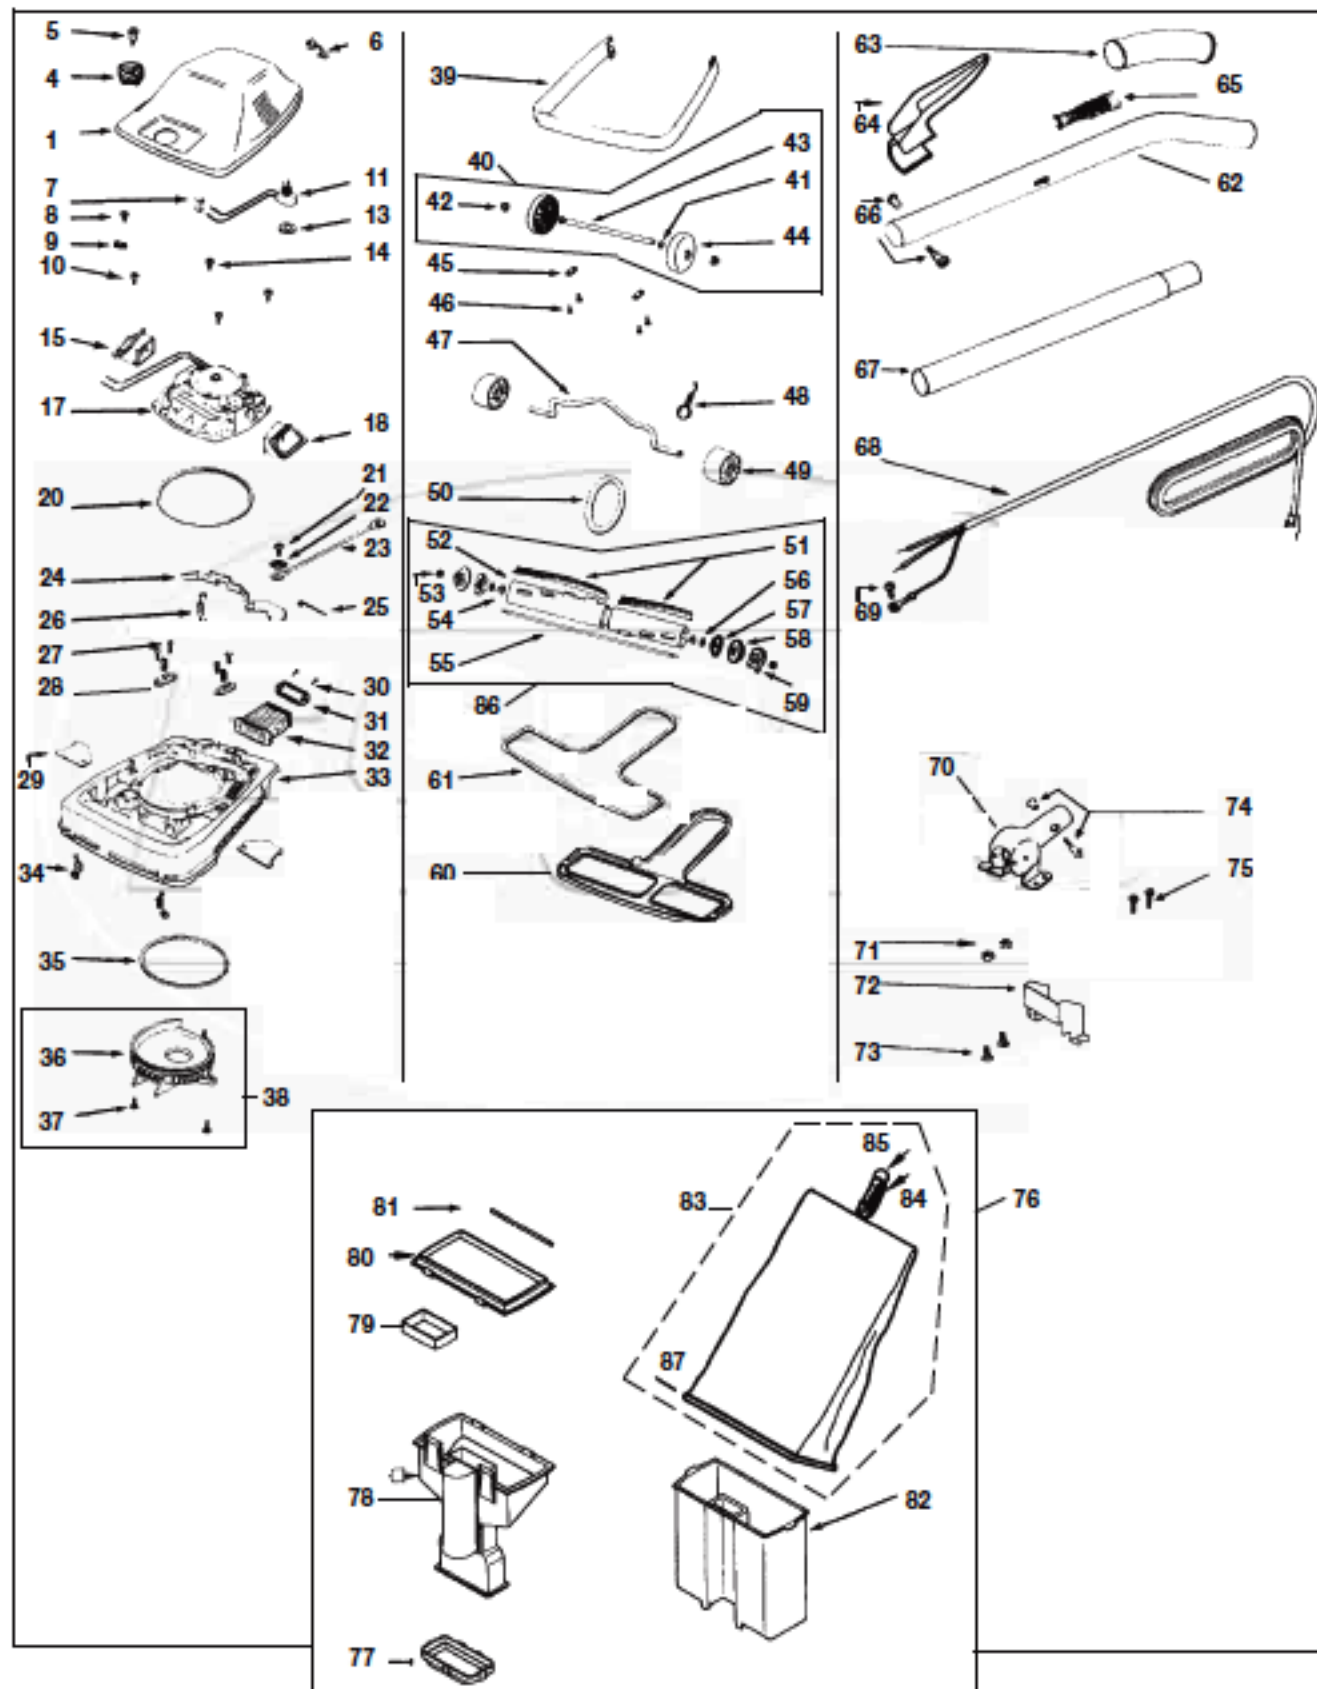

EUREKA Original & Replacement

SANITAIRE Model SC887A

Original & Replacement **EUREKA**

SANITAIRE Model SC887A

KEY	PART NO.	DESCRIPTION	KEY	PART NO.	DESCRIPTION
1	E-54097-2	Hood & Nameplate Ass'y	46	E-53238-11	Screw
2	E-37654	Nameplate (Not Illustrated)	47	E-35947A	Front Axle
3	E-55754	Decal (Not Illustrated)	48	E-53076-2	Axle Spring
4	E-26833-1	Adjustment Knob	49	E-35859A-1	Front Wheel
5	E-53143	Shoulder Screw	50	E-30563	Belt
6	E-53122	Strain Relief Bushing	50	ER-1000	Belt (ESSCO)
7	E-53214-1	Wire Nut	50	ER-1010	Belt
7	SS-3270	Wire Nut	51	E-52282-4	*Bristle Strip Pair
8	E-53228-2	Screw	51	ER-2210	Brush Strip Pair
9	E-53160	Cable Clamp	52	E-13236-1	*Disturbulator Tube
10	E-53238-13	Screw	53	E-53158	*Lock Nut
11	E-36409-13	Push Switch	54	E-53184	*Klipring
11	FA-3400	Push Switch	55	E-25937	*Shaft
12	E-55446	Switch Nut (Not Illustrated)	56	E-49899	*Felt Washer
13	E-53102	Washer	57	E-53079	*Bearing Retainer
14	E-53238-17	Screw	58	E-26057A	*Disturbulator Cap
15	E-56379	Air Inlet Duct Ass'y R.H.	59	E-26059A	*Cap Cover
16	E-59052-3	Foam Tape (Not Illustrated)	60	E-25922-1	Bottom Plate Ass'y**
17	E-53366-8	Motor Ass'y	61	E-46538	**Foam Tape
18	E-56380	Air Inlet Duct Ass'y L.H.	62	E-25329-35	Upper Handle Ass'y Includes*
19	E-49052-3	Foam Tape (Not Illustrated)	63	E-35293-6	*Handle Grip
20	E-30517	Motor Mounting Gasket	63	NLA	Handle Grip Red
20	ER-7600	Motor Mounting Gasket	64	E-14766-2	Cord Retainer
21	E-53228-2	Screw	65	E-53077	Spring
22	E-53213-4	Nut	66	E-53198-1	Screw & Nut Ass'y
23	E-54177	Wire & Terminal	66	ER-7700	Screw & Nut Ass'y
24	E-24841-1	Foot Pedal	67	E-57751-2	Lower Handle Tube
24	ER-7300	Foot Pedal	68	E-52370-12	Cord, 50' 3 Wire
25	E-54173-1	Wire & Terminal	68	ER-3050-1	Cord, 50' 3 Wire Beige
26	E-53097	Foot Pedal Spring	68	ER-3050-3	Cord, 50' 3 Wire Black
27	E-53238-17	Clamp Screw	69	E-53228-2	Screw
28	E-53140	Clamp & Screw Ass'y	70	E-38183-1	Handle Socket Ass'y
29	E-36263	Wheel Cover	70	ER-7000	Handle Socket Ass'y
30	E-53228-7	Screw	71	E-53213-5	Nut
31	E-38288-1	** Clamp	72	E-36439	Handle Socket Shield
32	E-14763-1	** Bellows	73	E-53145	Bolt
33	E-53425-10	Base Ass'y*	74	E-53198-1	Screw & Nut Ass'y
	E-24964A	Cam R.H. (Not Illustrated)	74	ER-7700	Screw & Nut Ass'y
	E-24965A	Cam L.H. (Not Illustrated)	75	E-53238-13	Screw
	E-53118	Rivet-Cam (Not Illustrated)	76	E-14844-1	Dirt Cup Ass'y**
	E-53133	Washer (Not Illustrated)	77	E-26266-2	**Clamp
34	E-53117	Hood Spring	78	E-01958-1	**Dirt Cup Support
34	ER-7705	Hood Spring	79	E-38289	**Gasket
35	E-30517	Motor Seal Gasket	80	E-14765-1	**Bag Flange
35	ER-7600	Motor Seal Gasket	81	E-55399-1	**Cover Pin
36	E-13770-1	*Quick-Clean Fan Chamber Cover Clear	82	E-01959-1	**Dirt Cup
36	ER-7510	Quick-Clean Fan Chamber Cover Clear	83	E-14771-1	**Bag Ass'y
37	E-53238-17	*Screw	84	E-57686-1	**Snap Hook
38	E-52334	*Fan Chamber Replacement Kit Includes*	85	E-57711	**Steel Ring
39	E-26296-9	Furniture Guard	86	E-53350-1	Brushroll, Wood Hex End
39	ER-7400	Furniture Guard	86	E-53272	Brushroll, VGI Hex End
40	E-37234-1	Wheel & Axle Ass'y Includes**	86	E-53270	W/Ball Bearings
41	E-53110	**Wheel Washer			Brushroll Hex End VGI*
42	E-53121	**Pushnut			W/Ball Bearings
43	E-37183	**Rear Axle	86	ER-2002	Brushroll, Wood Hex End
44	E-26242-1	**Rear Wheel	86	ER-2004	Brushroll, Wood All Bristle Hex End
45	E-53201	Axle Clamp	87	E-57684	Bag Gasket, Foam