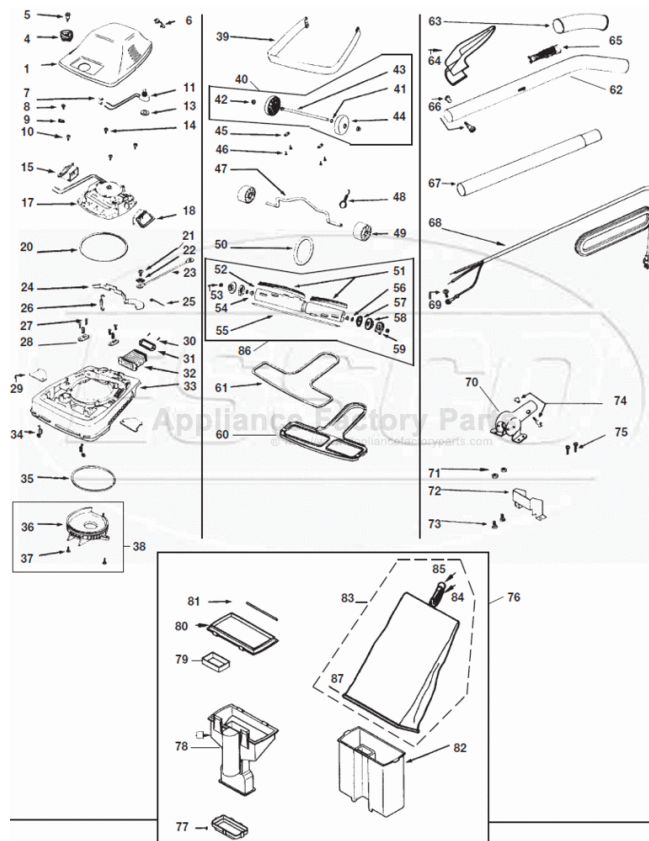

[Find Your SANITAIRE Vacuum Cleaner Parts - Select From 78 Models](#)

----- Manual continues below part list -----