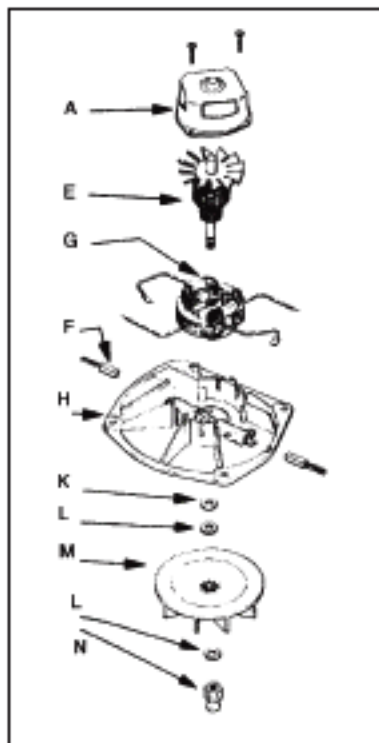

Original & Replacement **EUREKA**

Upright Motor Schematics

	1400 Series 4.0 Amp Ball/Sleeve 1-Speed
MOTOR ASS'Y	E-53349-4
A Motor Cover w/Bearing	E-54172
B Motor Cover Less Bearing	
C Top Bearing (Ball)	
D Top Bearing Retainer	
E Armature Ass'y	NLA
F Carbon Brush Ass'y	E-25172A1
G Field Ass'y	NLA
H Motor Base Ass'y	E-54171-1
I Lower Bearing Kit	
J Lower Bearing Only	
K Washer (Metal)	E-53188-1
L Fan Washer (Fiber)	E-49017
M Fan	E-12988-1 ER-2800
N Fan Pulley	E-37012
Cooling Fan	
Motor Cover Screw	E-53131-1
Carbon Brush Screw	

2000 & 7000 Series, Ultra & Sanitaires			
5.5 Amp Ball/Sleeve 1-Speed	5.0 Amp Ball/Ball 1-Speed	6.5 Amp Ball/Ball 1-Speed	6.5 Amp Ball/Ball 2-Speed
E-53361-5	E-53361-5	E-53361-1	NLA
E-25863	E-25863		
		E-13746-1	E-13746-1
E-53088-1 FA-6200	E-53088-1 FA-6200	E-53088-1 FA-6200	E-53088-1 FA-6200
NLA	NLA	NLA	NLA
E-26055	E-26055	E-26055	E-26055
NLA	NLA	E-53480-1	NLA
NLA	NLA	NLA	NLA
E-54412 ER-6210	E-54412 ER-6210	E-54412 ER-6210	E-54412 ER-6210
E-53088-1 FA-6200	E-53088-1 FA-6200	E-53088-1 FA-6200	E-53088-1 FA-6200
E-53188-1	E-53188-1	E-53188-1	E-53188-1
E-49017	E-49017	E-49017	E-49017
E-12988-1 ER-2800	E-12988-1 ER-2800	E-12988-1 ER-2800	E-12988-1 ER-2800
NLA	E-53084	NLA	NLA
NLA	NLA	NLA	NLA
E-53131-2	E-53131-2	E-53131-2	E-53131-2
E-53192	E-53192	E-53192	E-53192

2000 Series Sanitaires	5000 Series Self-Propelled	
6.5/7 Amp Ball/Ball 1-Speed	6.7 Amp Ball/Ball 1-Speed	6.7 Amp Ball/Ball 2-Speed
E-53366-8	E-53390-7	NLA
E-54159	E-54159	E-54159
E-53088-1 FA-6200	E-53088-1 FA-6200	E-53088-1 FA-6200
E-20217E	E-20217E	E-20217E
E-53353-3	E-54425-1	NLA
E-30478 ER-6310	E-30478 ER-6310	E-30478 ER-6310
E-53441-2	NLA	NLA
E-54169-1	NLA	NLA
E-54412 ER-6210	E-54412 ER-6210	E-54412 ER-6210
E-53088-1 FA-6200	E-53088-1 FA-6200	E-53088-1 FA-6200
E-53188-1	E-53188-1	E-53188-1
E-49017	E-49017	E-49017
E-12988 ER-2805	E-12988 ER-2805	E-12988 ER-2805
E-37012	E-53185	E-53185
E-30474A	E-30474A	E-30474A
E-53138	E-53138	E-53138
E-53192-2	E-53192-2	E-53192-2