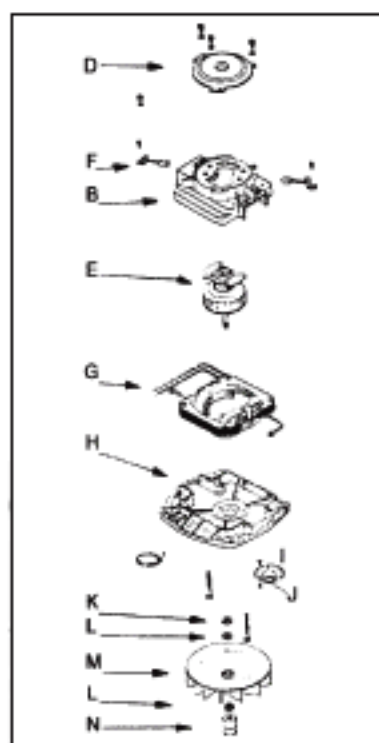

Original & Replacement **EUREKA**

Upright Motor Schematics

	1400 Series 4.0 Amp Ball/Sleeve 1-Speed
MOTOR ASS'Y	E-53349-4
A Motor Cover w/Bearing	E-54172
B Motor Cover Less Bearing	
C Top Bearing (Ball)	
D Top Bearing Retainer	
E Armature Ass'y	NLA
F Carbon Brush Ass'y	E-25172A1
G Field Ass'y	NLA
H Motor Base Ass'y	E-54171-1
I Lower Bearing Kit	
J Lower Bearing Only	
K Washer (Metal)	E-53188-1
L Fan Washer (Fiber)	E-49017
M Fan	E-12988-1 ER-2800
N Fan Pulley	E-37012
Cooling Fan	
Motor Cover Screw	E-53131-1
Carbon Brush Screw	

2000 & 7000 Series, Ultra & Sanitaires			
5.5 Amp Ball/Sleeve 1-Speed	5.0 Amp Ball/Ball 1-Speed	6.5 Amp Ball/Ball 1-Speed	6.5 Amp Ball/Ball 2-Speed
E-53361-5	E-53361-5	E-53361-1	NLA
E-25863	E-25863		
		E-13746-1	E-13746-1
E-53088-1 FA-6200	E-53088-1 FA-6200	E-53088-1 FA-6200	E-53088-1 FA-6200
NLA	NLA	NLA	NLA
E-26055	E-26055	E-26055	E-26055
NLA	NLA	E-53480-1	NLA
NLA	NLA	NLA	NLA
E-54412 ER-6210	E-54412 ER-6210	E-54412 ER-6210	E-54412 ER-6210
E-53088-1 FA-6200	E-53088-1 FA-6200	E-53088-1 FA-6200	E-53088-1 FA-6200
E-53188-1	E-53188-1	E-53188-1	E-53188-1
E-49017	E-49017	E-49017	E-49017
E-12988-1 ER-2800	E-12988-1 ER-2800	E-12988-1 ER-2800	E-12988-1 ER-2800
NLA	E-53084	NLA	NLA
NLA	NLA	NLA	NLA
E-53131-2	E-53131-2	E-53131-2	E-53131-2
E-53192	E-53192	E-53192	E-53192

2000 Series Sanitaires	5000 Series Self-Propelled	
6.5/7 Amp Ball/Ball 1-Speed	6.7 Amp Ball/Ball 1-Speed	6.7 Amp Ball/Ball 2-Speed
E-53366-8	E-53390-7	NLA
E-54159	E-54159	E-54159
E-53088-1 FA-6200	E-53088-1 FA-6200	E-53088-1 FA-6200
E-20217E	E-20217E	E-20217E
E-53353-3	E-54425-1	NLA
E-30478 ER-6310	E-30478 ER-6310	E-30478 ER-6310
E-53441-2	NLA	NLA
E-54169-1	NLA	NLA
E-54412 ER-6210	E-54412 ER-6210	E-54412 ER-6210
E-53088-1 FA-6200	E-53088-1 FA-6200	E-53088-1 FA-6200
E-53188-1	E-53188-1	E-53188-1
E-49017	E-49017	E-49017
E-12988 ER-2805	E-12988 ER-2805	E-12988 ER-2805
E-37012	E-53185	E-53185
E-30474A	E-30474A	E-30474A
E-53138	E-53138	E-53138
E-53192-2	E-53192-2	E-53192-2