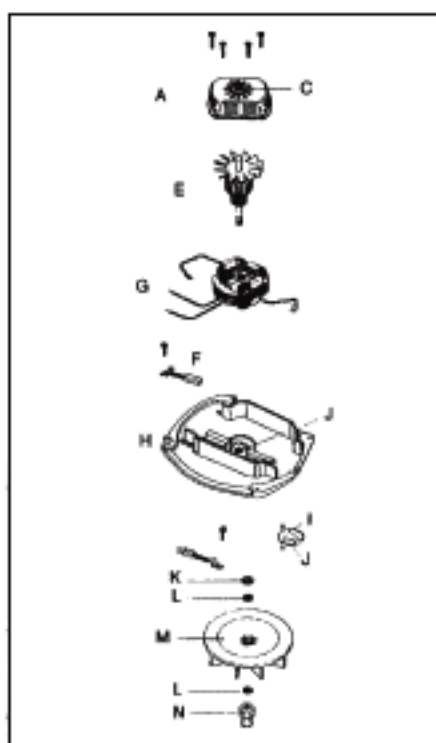

Original & Replacement **EUREKA**

Upright Motor Schematics

	1400 Series 4.0 Amp Ball/Sleeve 1-Speed
MOTOR ASS'Y	E-53349-4
A Motor Cover w/Bearing	E-54172
B Motor Cover Less Bearing	
C Top Bearing (Ball)	
D Top Bearing Retainer	
E Armature Ass'y	NLA
F Carbon Brush Ass'y	E-25172A1
G Field Ass'y	NLA
H Motor Base Ass'y	E-54171-1
I Lower Bearing Kit	
J Lower Bearing Only	
K Washer (Metal)	E-53188-1
L Fan Washer (Fiber)	E-49017
M Fan	E-12988-1 ER-2800
N Fan Pulley	E-37012
Cooling Fan	
Motor Cover Screw	E-53131-1
Carbon Brush Screw	

2000 & 7000 Series, Ultra & Sanitaires			
5.5 Amp Ball/Sleeve 1-Speed	5.0 Amp Ball/Ball 1-Speed	6.5 Amp Ball/Ball 1-Speed	6.5 Amp Ball/Ball 2-Speed
E-53361-5	E-53361-5	E-53361-1	NLA
E-25863	E-25863		
		E-13746-1	E-13746-1
E-53088-1 FA-6200	E-53088-1 FA-6200	E-53088-1 FA-6200	E-53088-1 FA-6200
NLA	NLA	NLA	NLA
E-26055	E-26055	E-26055	E-26055
NLA	NLA	E-53480-1	NLA
NLA	NLA	NLA	NLA
E-54412 ER-6210	E-54412 ER-6210	E-54412 ER-6210	E-54412 ER-6210
E-53088-1 FA-6200	E-53088-1 FA-6200	E-53088-1 FA-6200	E-53088-1 FA-6200
E-53188-1	E-53188-1	E-53188-1	E-53188-1
E-49017	E-49017	E-49017	E-49017
E-12988-1 ER-2800	E-12988-1 ER-2800	E-12988-1 ER-2800	E-12988-1 ER-2800
NLA	E-53084	NLA	NLA
NLA	NLA	NLA	NLA
E-53131-2	E-53131-2	E-53131-2	E-53131-2
E-53192	E-53192	E-53192	E-53192

2000 Series Sanitaires	5000 Series Self-Propelled	
6.5/7 Amp Ball/Ball 1-Speed	6.7 Amp Ball/Ball 1-Speed	6.7 Amp Ball/Ball 2-Speed
E-53366-8	E-53390-7	NLA
E-54159	E-54159	E-54159
E-53088-1 FA-6200	E-53088-1 FA-6200	E-53088-1 FA-6200
E-20217E	E-20217E	E-20217E
E-53353-3	E-54425-1	NLA
E-30478 ER-6310	E-30478 ER-6310	E-30478 ER-6310
E-53441-2	NLA	NLA
E-54169-1	NLA	NLA
E-54412 ER-6210	E-54412 ER-6210	E-54412 ER-6210
E-53088-1 FA-6200	E-53088-1 FA-6200	E-53088-1 FA-6200
E-53188-1	E-53188-1	E-53188-1
E-49017	E-49017	E-49017
E-12988 ER-2805	E-12988 ER-2805	E-12988 ER-2805
E-37012	E-53185	E-53185
E-30474A	E-30474A	E-30474A
E-53138	E-53138	E-53138
E-53192-2	E-53192-2	E-53192-2