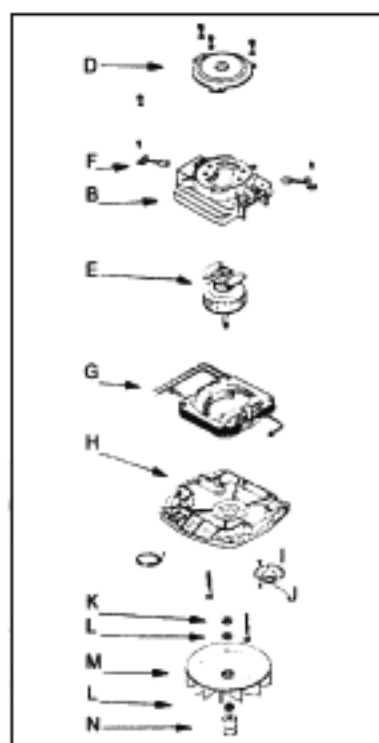

Original & Replacement **EUREKA**

Upright Motor Schematics

	1400 Series 4.0 Amp Ball/Sleeve 1-Speed
MOTOR ASS'Y	E-53349-4
A Motor Cover w/Bearing	E-54172
B Motor Cover Less Bearing	
C Top Bearing (Ball)	
D Top Bearing Retainer	
E Armature Ass'y	NLA
F Carbon Brush Ass'y	E-25172A1
G Field Ass'y	NLA
H Motor Base Ass'y	E-54171-1
I Lower Bearing Kit	
J Lower Bearing Only	
K Washer (Metal)	E-53188-1
L Fan Washer (Fiber)	E-49017
M Fan	E-12988-1 ER-2800
N Fan Pulley	E-37012
Cooling Fan	
Motor Cover Screw	E-53131-1
Carbon Brush Screw	

2000 & 7000 Series, Ultra & Sanitaires			
5.5 Amp Ball/Sleeve 1-Speed	5.0 Amp Ball/Ball 1-Speed	6.5 Amp Ball/Ball 1-Speed	6.5 Amp Ball/Ball 2-Speed
E-53361-5	E-53361-5	E-53361-1	NLA
E-25863	E-25863		
		E-13746-1	E-13746-1
E-53088-1 FA-6200	E-53088-1 FA-6200	E-53088-1 FA-6200	E-53088-1 FA-6200
NLA	NLA	NLA	NLA
E-26055	E-26055	E-26055	E-26055
NLA	NLA	E-53480-1	NLA
NLA	NLA	NLA	NLA
E-54412 ER-6210	E-54412 ER-6210	E-54412 ER-6210	E-54412 ER-6210
E-53088-1 FA-6200	E-53088-1 FA-6200	E-53088-1 FA-6200	E-53088-1 FA-6200
E-53188-1	E-53188-1	E-53188-1	E-53188-1
E-49017	E-49017	E-49017	E-49017
E-12988-1 ER-2800	E-12988-1 ER-2800	E-12988-1 ER-2800	E-12988-1 ER-2800
NLA	E-53084	NLA	NLA
NLA	NLA	NLA	NLA
E-53131-2	E-53131-2	E-53131-2	E-53131-2
E-53192	E-53192	E-53192	E-53192

2000 Series Sanitaires	5000 Series Self-Propelled	
6.5/7 Amp Ball/Ball 1-Speed	6.7 Amp Ball/Ball 1-Speed	6.7 Amp Ball/Ball 2-Speed
E-53366-8	E-53390-7	NLA
E-54159	E-54159	E-54159
E-53088-1 FA-6200 E-20217E	E-53088-1 FA-6200 E-20217E	E-53088-1 FA-6200 E-20217E
E-53353-3	E-54425-1	NLA
E-30478 ER-6310 E-53441-2	E-30478 ER-6310 NLA	E-30478 ER-6310 NLA
E-54169-1	NLA	NLA
E-54412 ER-6210	E-54412 ER-6210	E-54412 ER-6210
E-53088-1 FA-6200 E-53188-1	E-53088-1 FA-6200 E-53188-1	E-53088-1 FA-6200 E-53188-1
E-49017	E-49017	E-49017
E-12988 ER-2805 E-37012 E-30474A E-53138 E-53192-2	E-12988 ER-2805 E-53185 E-30474A E-53138 E-53192-2	E-12988 ER-2805 E-53185 E-30474A E-53138 E-53192-2