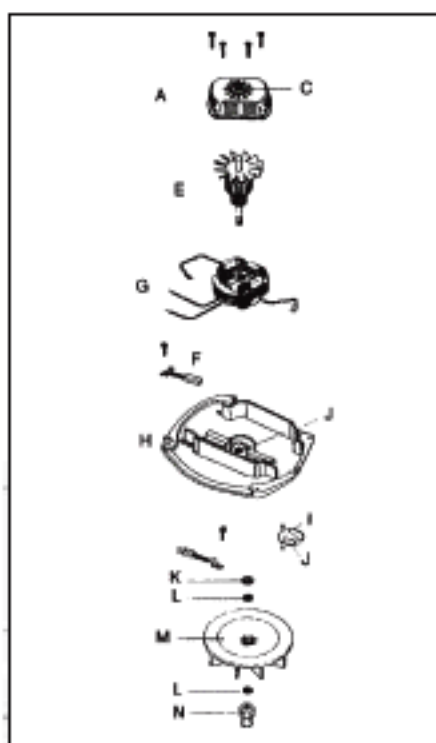

Original & Replacement **EUREKA**

Upright Motor Schematics

	1400 Series 4.0 Amp Ball/Sleeve 1-Speed
MOTOR ASS'Y	E-53349-4
A Motor Cover w/Bearing	E-54172
B Motor Cover Less Bearing	
C Top Bearing (Ball)	
D Top Bearing Retainer	
E Amature Ass'y	NLA
F Carbon Brush Ass'y	E-25172A1
G Field Ass'y	NLA
H Motor Base Ass'y	E-54171-1
I Lower Bearing Kit	
J Lower Bearing Only	
K Washer (Metal)	E-53188-1
L Fan Washer (Fiber)	E-49017
M Fan	E-12988-1 ER-2800
N Fan Pulley	E-37012
Cooling Fan	
Motor Cover Screw	E-53131-1
Carbon Brush Screw	

2000 & 7000 Series, Ultra & Sanitaires			
5.5 Amp Ball/Sleeve 1-Speed	5.0 Amp Ball/Ball 1-Speed	6.5 Amp Ball/Ball 1-Speed	6.5 Amp Ball/Ball 2-Speed
E-53361-5	E-53361-5	E-53361-1	NLA
E-25863	E-25863		
		E-13746-1	E-13746-1
E-53088-1 FA-6200	E-53088-1 FA-6200	E-53088-1 FA-6200	E-53088-1 FA-6200
NLA	NLA	NLA	NLA
E-26055	E-26055	E-26055	E-26055
NLA	NLA	E-53480-1	NLA
NLA	NLA	NLA	NLA
E-54412 ER-6210	E-54412 ER-6210	E-54412 ER-6210	E-54412 ER-6210
E-53088-1 FA-6200	E-53088-1 FA-6200	E-53088-1 FA-6200	E-53088-1 FA-6200
E-53188-1	E-53188-1	E-53188-1	E-53188-1
E-49017	E-49017	E-49017	E-49017
E-12988-1 ER-2800	E-12988-1 ER-2800	E-12988-1 ER-2800	E-12988-1 ER-2800
NLA	E-53084	NLA	NLA
NLA	NLA	NLA	NLA
E-53131-2	E-53131-2	E-53131-2	E-53131-2
E-53192	E-53192	E-53192	E-53192

2000 Series Sanitaires	5000 Series Self-Propelled	
6.5/7 Amp Ball/Ball 1-Speed	6.7 Amp Ball/Ball 1-Speed	6.7 Amp Ball/Ball 2-Speed
E-53366-8	E-53390-7	NLA
E-54159	E-54159	E-54159
E-53088-1 FA-6200 E-20217E	E-53088-1 FA-6200 E-20217E	E-53088-1 FA-6200 E-20217E
E-53353-3	E-54425-1	NLA
E-30478 ER-6310 E-53441-2	E-30478 ER-6310 NLA	E-30478 ER-6310 NLA
E-54169-1	NLA	NLA
E-54412 ER-6210	E-54412 ER-6210	E-54412 ER-6210
E-53088-1 FA-6200 E-53188-1	E-53088-1 FA-6200 E-53188-1	E-53088-1 FA-6200 E-53188-1
E-49017	E-49017	E-49017
E-12988 ER-2805 E-37012 E-30474A E-53138 E-53192-2	E-12988 ER-2805 E-53185 E-30474A E-53138 E-53192-2	E-12988 ER-2805 E-53185 E-30474A E-53138 E-53192-2