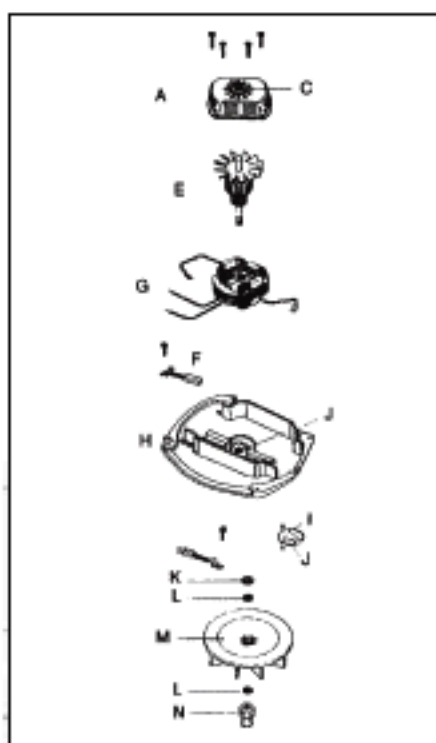

Original & Replacement **EUREKA**

Upright Motor Schematics

	1400 Series 4.0 Amp Ball/Sleeve 1-Speed
MOTOR ASS'Y	E-53349-4
A Motor Cover w/Bearing	E-54172
B Motor Cover Less Bearing	
C Top Bearing (Ball)	
D Top Bearing Retainer	
E Armature Ass'y	NLA
F Carbon Brush Ass'y	E-25172A1
G Field Ass'y	NLA
H Motor Base Ass'y	E-54171-1
I Lower Bearing Kit	
J Lower Bearing Only	
K Washer (Metal)	E-53188-1
L Fan Washer (Fiber)	E-49017
M Fan	E-12988-1 ER-2800
N Fan Pulley	E-37012
Cooling Fan	
Motor Cover Screw	E-53131-1
Carbon Brush Screw	

2000 & 7000 Series, Ultra & Sanitaires			
5.5 Amp Ball/Sleeve 1-Speed	5.0 Amp Ball/Ball 1-Speed	6.5 Amp Ball/Ball 1-Speed	6.5 Amp Ball/Ball 2-Speed
E-53361-5	E-53361-5	E-53361-1	NLA
E-25863	E-25863		
		E-13746-1	E-13746-1
E-53088-1 FA-6200	E-53088-1 FA-6200	E-53088-1 FA-6200	E-53088-1 FA-6200
NLA	NLA	NLA	NLA
E-26055	E-26055	E-26055	E-26055
NLA	NLA	E-53480-1	NLA
NLA	NLA	NLA	NLA
E-54412 ER-6210	E-54412 ER-6210	E-54412 ER-6210	E-54412 ER-6210
E-53088-1 FA-6200	E-53088-1 FA-6200	E-53088-1 FA-6200	E-53088-1 FA-6200
E-53188-1	E-53188-1	E-53188-1	E-53188-1
E-49017	E-49017	E-49017	E-49017
E-12988-1 ER-2800	E-12988-1 ER-2800	E-12988-1 ER-2800	E-12988-1 ER-2800
NLA	E-53084	NLA	NLA
NLA	NLA	NLA	NLA
E-53131-2	E-53131-2	E-53131-2	E-53131-2
E-53192	E-53192	E-53192	E-53192

2000 Series Sanitaires	5000 Series Self-Propelled	
6.5/7 Amp Ball/Ball 1-Speed	6.7 Amp Ball/Ball 1-Speed	6.7 Amp Ball/Ball 2-Speed
E-53366-8	E-53390-7	NLA
E-54159	E-54159	E-54159
E-53088-1 FA-6200 E-20217E	E-53088-1 FA-6200 E-20217E	E-53088-1 FA-6200 E-20217E
E-53353-3	E-54425-1	NLA
E-30478 ER-6310 E-53441-2	E-30478 ER-6310 NLA	E-30478 ER-6310 NLA
E-54169-1	NLA	NLA
E-54412 ER-6210	E-54412 ER-6210	E-54412 ER-6210
E-53088-1 FA-6200 E-53188-1	E-53088-1 FA-6200 E-53188-1	E-53088-1 FA-6200 E-53188-1
E-49017	E-49017	E-49017
E-12988 ER-2805 E-37012 E-30474A E-53138 E-53192-2	E-12988 ER-2805 E-53185 E-30474A E-53138 E-53192-2	E-12988 ER-2805 E-53185 E-30474A E-53138 E-53192-2