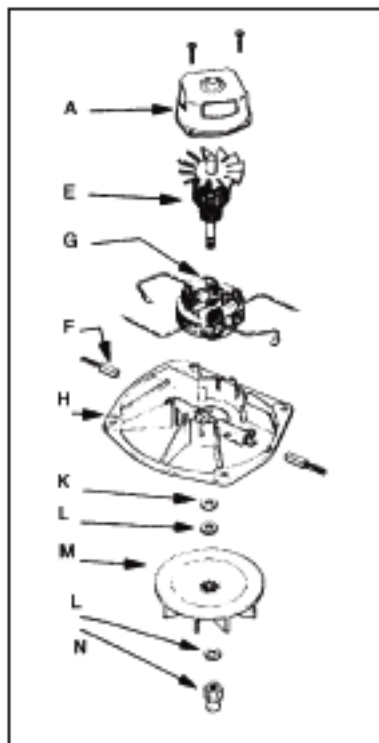

Original & Replacement **EUREKA**

Upright Motor Schematics

	1400 Series 4.0 Amp Ball/Sleeve 1-Speed
MOTOR ASS'Y	E-53349-4
A Motor Cover w/Bearing	E-54172
B Motor Cover Less Bearing	
C Top Bearing (Ball)	
D Top Bearing Retainer	
E Amature Ass'y	NLA
F Carbon Brush Ass'y	E-25172A1
G Field Ass'y	NLA
H Motor Base Ass'y	E-54171-1
I Lower Bearing Kit	
J Lower Bearing Only	
K Washer (Metal)	E-53188-1
L Fan Washer (Fiber)	E-49017
M Fan	E-12988-1 ER-2800
N Fan Pulley	E-37012
Cooling Fan	
Motor Cover Screw	E-53131-1
Carbon Brush Screw	

2000 & 7000 Series, Ultra & Sanitaires			
5.5 Amp Ball/Sleeve 1-Speed	5.0 Amp Ball/Ball 1-Speed	6.5 Amp Ball/Ball 1-Speed	6.5 Amp Ball/Ball 2-Speed
E-53361-5	E-53361-5	E-53361-1	NLA
E-25863	E-25863		
		E-13746-1	E-13746-1
E-53088-1 FA-6200	E-53088-1 FA-6200	E-53088-1 FA-6200	E-53088-1 FA-6200
NLA	NLA	NLA	NLA
E-26055	E-26055	E-26055	E-26055
NLA	NLA	E-53480-1	NLA
NLA	NLA	NLA	NLA
E-54412 ER-6210	E-54412 ER-6210	E-54412 ER-6210	E-54412 ER-6210
E-53088-1 FA-6200	E-53088-1 FA-6200	E-53088-1 FA-6200	E-53088-1 FA-6200
E-53188-1	E-53188-1	E-53188-1	E-53188-1
E-49017	E-49017	E-49017	E-49017
E-12988-1 ER-2800	E-12988-1 ER-2800	E-12988-1 ER-2800	E-12988-1 ER-2800
NLA	E-53084	NLA	NLA
NLA	NLA	NLA	NLA
E-53131-2	E-53131-2	E-53131-2	E-53131-2
E-53192	E-53192	E-53192	E-53192

2000 Series Sanitaires	5000 Series Self-Propelled	
6.5/7 Amp Ball/Ball 1-Speed	6.7 Amp Ball/Ball 1-Speed	6.7 Amp Ball/Ball 2-Speed
E-53366-8	E-53390-7	NLA
E-54159	E-54159	E-54159
E-53088-1 FA-6200 E-20217E	E-53088-1 FA-6200 E-20217E	E-53088-1 FA-6200 E-20217E
E-53353-3	E-54425-1	NLA
E-30478 ER-6310 E-53441-2	E-30478 ER-6310 NLA	E-30478 ER-6310 NLA
E-54169-1	NLA	NLA
E-54412 ER-6210	E-54412 ER-6210	E-54412 ER-6210
E-53088-1 FA-6200 E-53188-1	E-53088-1 FA-6200 E-53188-1	E-53088-1 FA-6200 E-53188-1
E-49017	E-49017	E-49017
E-12988 ER-2805 E-37012 E-30474A E-53138 E-53192-2	E-12988 ER-2805 E-53185 E-30474A E-53138 E-53192-2	E-12988 ER-2805 E-53185 E-30474A E-53138 E-53192-2