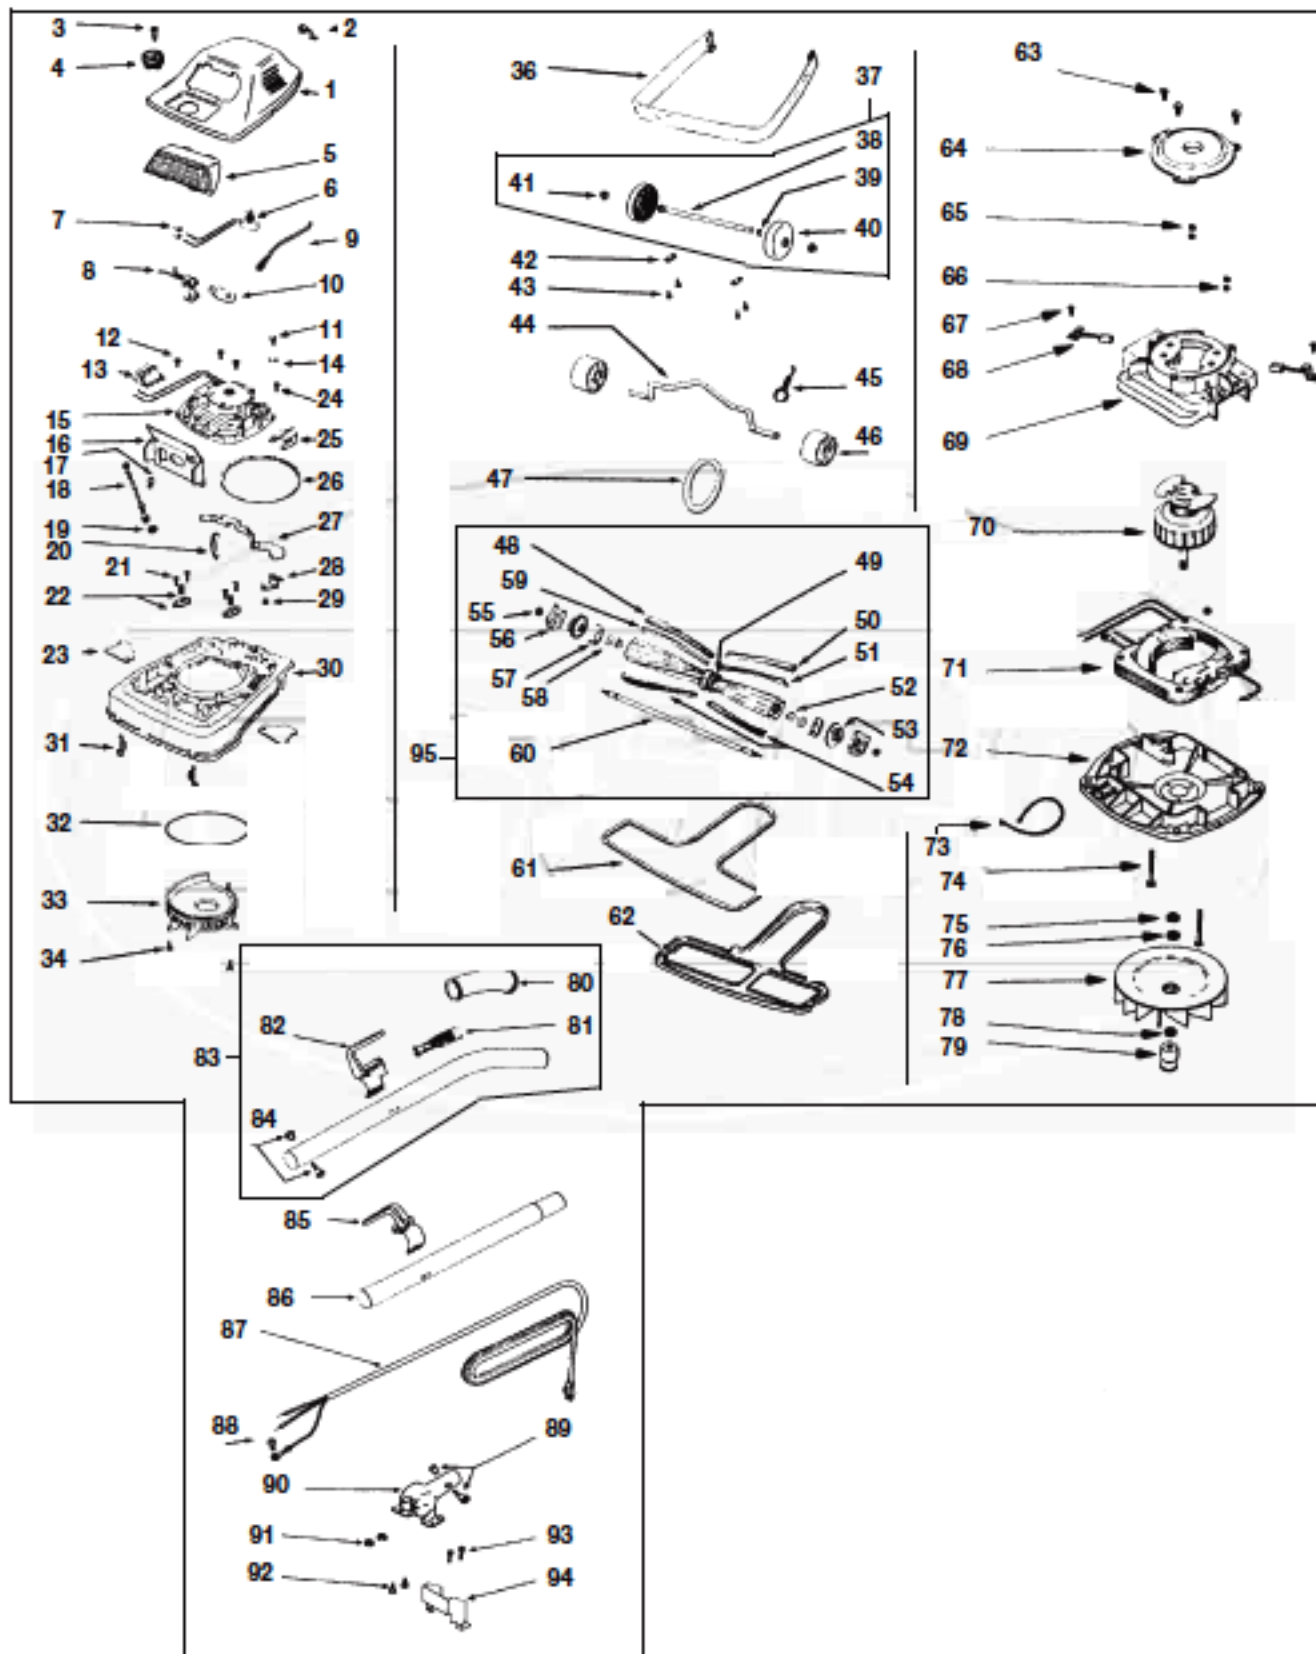

EUREKA Original & Replacement

SANITAIRE Model SC888

Original & Replacement **EUREKA**

SANITAIRE Model SC888

KEY	PART NO.	DESCRIPTION	KEY	PART NO.	DESCRIPTION
1	E-49640-1	Hood & Nameplate*	36	E-26296-1	Furniture Guard
	E-36491	*Nameplate	36	ER-7400	Furniture Guard Clear
	E-55754	*Decal	37	E-37234-1	Wheel & Axle Ass'y*
2	E-48114	Strain Relief Bushing	38	E-37183	*Rear Axle
3	E-48868	Shoulder Screw	39	E-47585	*Wheel Washer
4	E-24994A-1	Adjustment Knob	40	E-26242-1	*Rear Wheel
5	E-12600-4	Lens	41	E-48004	*Pushnut
6	E-36409-13	Push Switch	42	E-55535	Axle Clamp
6	FA-3400	Push Switch	43	E-EW312108	Screw
	E-45943	Switch Washer	44	E-35947A	Front Axle
7	E-EW22-17	Wire Nut	45	E-36407A	Axle Spring
7	SS-3270	Wire Nut	46	E-35859A-1	Front Wheel
8	E-35958A	Headlight Socket Ass'y	47	E-30563	Belt
9	E-48820-1	Wire & Terminal Ass'y	47	E-52100	Belt 2 Pk
10	E-40009A	Bulb 25 Watt	47	ER-1000	Belt (ESSCO)
10	FA-3500	Bulb 25 Watt	47	ER-1010	Belt
11	E-EW126-8P5	Clip Screw	48	E-35664B	**Beater Bar (Short)
12	E-EW3121013	Motor Mounting Screw	49	E-35713A	**Pulley Replacement
13	E-49750-2	Air Inlet Duct Ass'y R.H.*	50	E-35665B	**Beater Bar (Long)
	E-49052-3	*Foam Tape	51	E-35895-2	**Beater Bar Support
14	E-49301	Cable Clamp	52	E-47825	**Tolerance Ring
15	E-53366-8	Motor Ass'y 6.5 Amp 1 Speed	53	E-26058A	**Disturbulator Cap
16	E-25461	Shield	54	E-52140	**Bristle Strip Pair
17	E-EW1268P5C	Screw	54	ER-2200	Bristle Strip Pair
18	E-55296-1	Wire & Terminal Ass'y	55	E-49175	**Locknut
19	E-EW148ZP	Nut	56	E-26059A	**Cap Cover
20	E-45503	Foot Pedal Spring	56	ER-2050	Cap Covers
21	E-EW3121013	Adjustment Screw	57	E-35728A	**Cover Plate
22	E-48823	Clamp & Screw Ass'y*	58	E-47788	**Bearing
	E-48642	*Set Screw	59	E-35895-1	**Beater Bar Support
	E-47754A	*Adjustment Clamp	60	E-35663A	**Shaft
23	E-36263	Wheel Cover	61	E-46538	**Foam Tape
24	E-EW3121010	Motor Screw	62	E-25922-1	Bottom Plate Ass'y*
25	E-49750-1	Air Inlet Duct Ass'y L.H.	63	E-48734	Retainer Screw
	E-49052-3	*Foam Tape	64	E-20217E	Retainer Ass'y
26	E-30517	Motor Seal Gasket	65	E-EW14-8Z	Hex Nut
26	ER-7600	Motor Seal Gasket	66	E-EW84-8C	Lockwasher
27	E-24834A-1	Foot Pedal	67	E-EW59B6-4	Brush Screw
27	ER-7300	Foot Pedal	68	E-30478	Motor Brush Ass'y
28	E-37034	Adapter Retainer Spring	68	ER-6310	Motor Brush Ass'y
29	E-EW31210T8	Retainer Screw	69	E-21743	Motor Cover
30	E-52398-3	Base Ass'y*	70	E-53353-3	Armature, Fan & Bearing Ass'y*
	E-24964A	*Cam R.H.		E-41001A-12	*Bearing
	E-24965A	*Cam L.H.		FA-6200	*Bearing
	E-47854A	*Rivet-Cam		E-30474A	*Cooling Fan
	E-48495	*Washer		E-45933-7	*Washer
31	E-47853	Hood Spring		E-45933-8	*Washer
31	ER-7705	Hood Spring	71	E-53441-2	Field Ass'y
32	E-30517	Motor Seal Gasket	72	E-54169-1	Motor Base Ass'y**
32	ER-7600	Motor Seal Gasket		E-42875	**Bearing & Retainer Ass'y
33	E-13770-1	Quick-Clean Fan Chamber Cover Clear		ER-6210	**Bearing & Retainer Ass'y
33	ER-7510	Quick-Clean Fan Chamber Cover Clear		E-41001A-9	**Bearing
34	E-EW3121014	Screw		FA-6200	**Bearing
35	E-52334	Fan Chamber Cover		E-51108A-10	**Rivet
		Replacement Kit (Not Illustrated)	73	E-46713-1	Tie Fastener