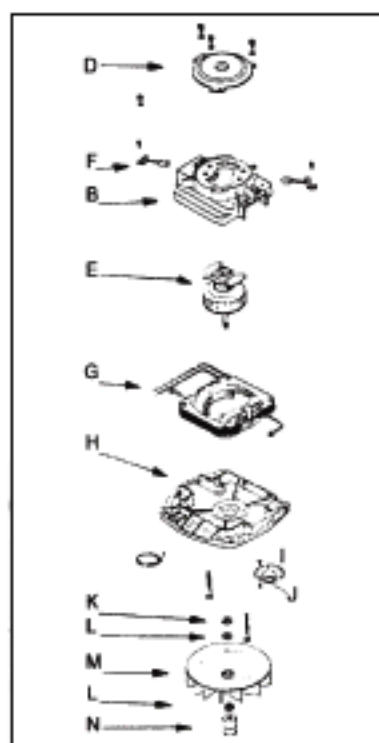

Original & Replacement **EUREKA**

Upright Motor Schematics

	1400 Series 4.0 Amp Ball/Sleeve 1-Speed
MOTOR ASS'Y	E-53349-4
A Motor Cover w/Bearing	E-54172
B Motor Cover Less Bearing	
C Top Bearing (Ball)	
D Top Bearing Retainer	
E Amature Ass'y	NLA
F Carbon Brush Ass'y	E-25172A1
G Field Ass'y	NLA
H Motor Base Ass'y	E-54171-1
I Lower Bearing Kit	
J Lower Bearing Only	
K Washer (Metal)	E-53188-1
L Fan Washer (Fiber)	E-49017
M Fan	E-12988-1 ER-2800
N Fan Pulley	E-37012
Cooling Fan	
Motor Cover Screw	E-53131-1
Carbon Brush Screw	

2000 & 7000 Series, Ultra & Sanitaires			
5.5 Amp Ball/Sleeve 1-Speed	5.0 Amp Ball/Ball 1-Speed	6.5 Amp Ball/Ball 1-Speed	6.5 Amp Ball/Ball 2-Speed
E-53361-5	E-53361-5	E-53361-1	NLA
E-25863	E-25863		
		E-13746-1	E-13746-1
E-53088-1 FA-6200	E-53088-1 FA-6200	E-53088-1 FA-6200	E-53088-1 FA-6200
NLA	NLA	NLA	NLA
E-26055	E-26055	E-26055	E-26055
NLA	NLA	E-53480-1	NLA
NLA	NLA	NLA	NLA
E-54412 ER-6210	E-54412 ER-6210	E-54412 ER-6210	E-54412 ER-6210
E-53088-1 FA-6200	E-53088-1 FA-6200	E-53088-1 FA-6200	E-53088-1 FA-6200
E-53188-1	E-53188-1	E-53188-1	E-53188-1
E-49017	E-49017	E-49017	E-49017
E-12988-1 ER-2800	E-12988-1 ER-2800	E-12988-1 ER-2800	E-12988-1 ER-2800
NLA	E-53084	NLA	NLA
NLA	NLA	NLA	NLA
E-53131-2	E-53131-2	E-53131-2	E-53131-2
E-53192	E-53192	E-53192	E-53192

2000 Series Sanitaires	5000 Series Self-Propelled	
6.5/7 Amp Ball/Ball 1-Speed	6.7 Amp Ball/Ball 1-Speed	6.7 Amp Ball/Ball 2-Speed
E-53366-8	E-53390-7	NLA
E-54159	E-54159	E-54159
E-53088-1 FA-6200 E-20217E	E-53088-1 FA-6200 E-20217E	E-53088-1 FA-6200 E-20217E
E-53353-3	E-54425-1	NLA
E-30478 ER-6310 E-53441-2	E-30478 ER-6310 NLA	E-30478 ER-6310 NLA
E-54169-1	NLA	NLA
E-54412 ER-6210	E-54412 ER-6210	E-54412 ER-6210
E-53088-1 FA-6200 E-53188-1	E-53088-1 FA-6200 E-53188-1	E-53088-1 FA-6200 E-53188-1
E-49017	E-49017	E-49017
E-12988 ER-2805 E-37012 E-30474A E-53138 E-53192-2	E-12988 ER-2805 E-53185 E-30474A E-53138 E-53192-2	E-12988 ER-2805 E-53185 E-30474A E-53138 E-53192-2