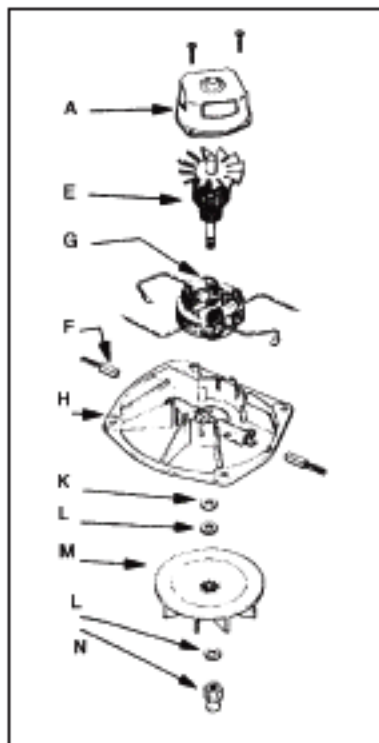

Original & Replacement **EUREKA**

Upright Motor Schematics

	1400 Series 4.0 Amp Ball/Sleeve 1-Speed
MOTOR ASS'Y	E-53349-4
A Motor Cover w/Bearing	E-54172
B Motor Cover Less Bearing	
C Top Bearing (Ball)	
D Top Bearing Retainer	
E Armature Ass'y	NLA
F Carbon Brush Ass'y	E-25172A1
G Field Ass'y	NLA
H Motor Base Ass'y	E-54171-1
I Lower Bearing Kit	
J Lower Bearing Only	
K Washer (Metal)	E-53188-1
L Fan Washer (Fiber)	E-49017
M Fan	E-12988-1 ER-2800
N Fan Pulley	E-37012
Cooling Fan	
Motor Cover Screw	E-53131-1
Carbon Brush Screw	

2000 & 7000 Series, Ultra & Sanitaires			
5.5 Amp Ball/Sleeve 1-Speed	5.0 Amp Ball/Ball 1-Speed	6.5 Amp Ball/Ball 1-Speed	6.5 Amp Ball/Ball 2-Speed
E-53361-5	E-53361-5	E-53361-1	NLA
E-25863	E-25863		
		E-13746-1	E-13746-1
E-53088-1 FA-6200	E-53088-1 FA-6200	E-53088-1 FA-6200	E-53088-1 FA-6200
NLA	NLA	NLA	NLA
E-26055	E-26055	E-26055	E-26055
NLA	NLA	E-53480-1	NLA
NLA	NLA	NLA	NLA
E-54412 ER-6210	E-54412 ER-6210	E-54412 ER-6210	E-54412 ER-6210
E-53088-1 FA-6200	E-53088-1 FA-6200	E-53088-1 FA-6200	E-53088-1 FA-6200
E-53188-1	E-53188-1	E-53188-1	E-53188-1
E-49017	E-49017	E-49017	E-49017
E-12988-1 ER-2800	E-12988-1 ER-2800	E-12988-1 ER-2800	E-12988-1 ER-2800
NLA	E-53084	NLA	NLA
NLA	NLA	NLA	NLA
E-53131-2	E-53131-2	E-53131-2	E-53131-2
E-53192	E-53192	E-53192	E-53192

2000 Series Sanitaires	5000 Series Self-Propelled	
6.5/7 Amp Ball/Ball 1-Speed	6.7 Amp Ball/Ball 1-Speed	6.7 Amp Ball/Ball 2-Speed
E-53366-8	E-53390-7	NLA
E-54159	E-54159	E-54159
E-53088-1 FA-6200 E-20217E	E-53088-1 FA-6200 E-20217E	E-53088-1 FA-6200 E-20217E
E-53353-3	E-54425-1	NLA
E-30478 ER-6310 E-53441-2	E-30478 ER-6310 NLA	E-30478 ER-6310 NLA
E-54169-1	NLA	NLA
E-54412 ER-6210	E-54412 ER-6210	E-54412 ER-6210
E-53088-1 FA-6200 E-53188-1	E-53088-1 FA-6200 E-53188-1	E-53088-1 FA-6200 E-53188-1
E-49017	E-49017	E-49017
E-12988 ER-2805 E-37012 E-30474A E-53138 E-53192-2	E-12988 ER-2805 E-53185 E-30474A E-53138 E-53192-2	E-12988 ER-2805 E-53185 E-30474A E-53138 E-53192-2