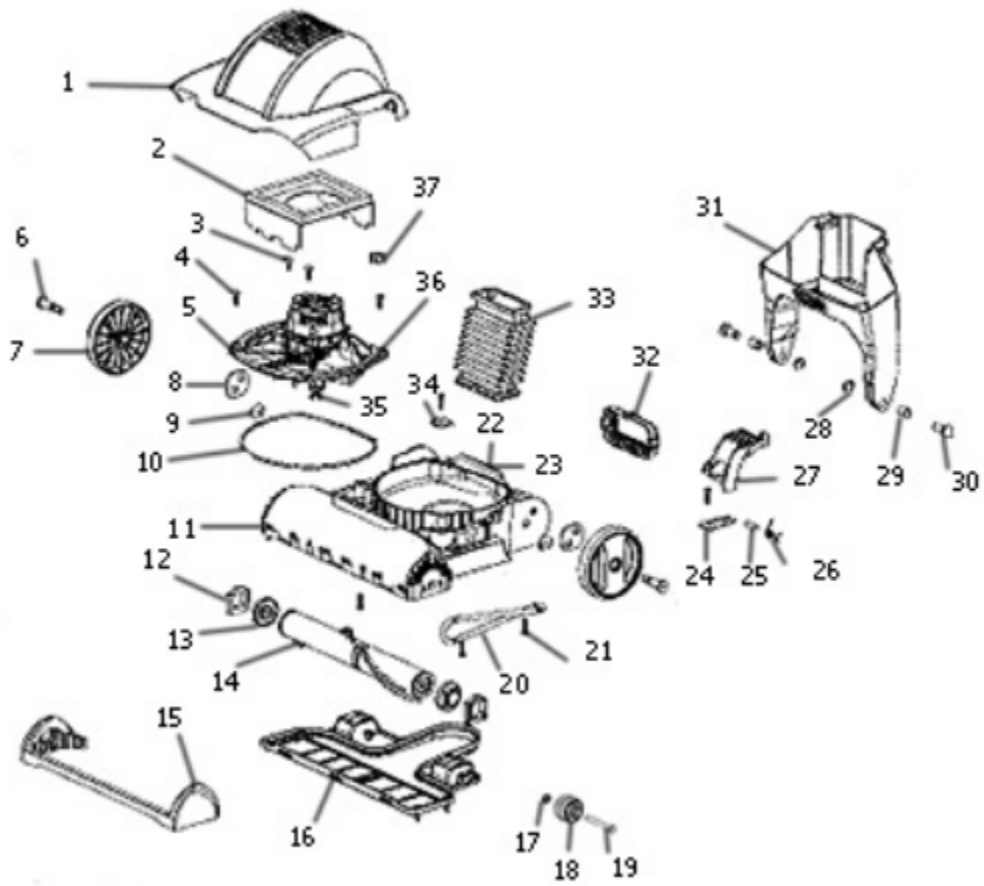

Bag & Handle - SC9050A

Ref #	Part	Description	Comments	Qty
1	E-78382SV	UPPER HANDLE ASSEMBLY		
2	E-78753-380N	GRIP - HANDLE		
3	E-79103-355N	CORD HOOK		
4	E-80113	CORD - EXTENSION		
5	E-78385-355N	TUBE - HANDLE (LOWER)		
6	E-58313	WIRE SPLICE 5		
7	E-53469-25	ZIPPER BAG ASSY - PACKAGE		
8	E-79584	GRIP & CHAIN ASSEMBLY		
9	E-78394-355N	RETAINER - BAG		
10	E-80213SV	HARDWARE PACKAGE		
11	E-80327			
12	E-80602	SWITCH BOX ASSEMBLY		
13	E-79034-355N	CARRY HANDLE		
	E-80250-355N	CORD LOCK		
	79828			
	E-63881	BAG PKG ASSY-AH E Z SYNTH		
	E-52339	PAPER BAG - STYLE Z		

Motor & Base - SC9050A

Ref #	Part	Description	Comments	Qty
1	E-78379-308N	HOOD		
2	E-78375	AIR SEPARATOR ASSY		
3	E-53238-11	SCREW PACKAGE		
4	E-53238-14	SCREW PACKAGE		
5	E-53349-9	MOTOR ASSEMBLY - CARTONED		
6	E-78686	AXLE - REAR		
7	E-78365	REAR WHEEL ASSEMBLY		
8	E-78685	BRACKET - WHEEL		
9	E-54432-5	PACKAGE - RETAINING RING		
10	E-30517	GASKET - MOTOR SEAL		
11	E-78363-1	BASE ASSEMBLY		
12	E-26059A	CAP - COVER		
13	E-38138	CAP & BEARING ASSEMBLY		
14	E-54104-2	DISTURBULATOR REPLACEMENT		
15	E-78380-355N	FURNITURE GUARD		
16	E-79487SV	BOTTOM PLATE ASSY		
17	E-54432-4	PACKAGE - RETAINING RING		
18	E-79246-119N	FRONT WHEEL ASSY		
19	E-78914	AXLE - FRONT		
20	E-52100B	BELT PKG ASSY (UPRIGHT)		
21	E-53238-27	SCREW PACKAGE		
22	E-26295	LOCK - CAM		
23	E-53143	SCREW PACKAGE (10)		
24	E-81117	RETAINER - HANDLE RELEASE		
25	E-79445	AXLE - HANDLE RELEASE		
26	E-80911	SPRING		
27	E-79489-1	ASSY - HANDLE RELEASE		
28	E-54432-3	PACKAGE - RETAINING RING		
29	E-78689-119N	BUSHING - YOKE		
30	E-78688	AXLE - YOKE		
31	E-78367	YOKE		
32	E-26266-3	CLAMP		
33	E-78755-380N	BELLOWS		
34	E-79740	WASHER		
35	E-37012-2	PULLEY - MOTOR DRIVE		
36	E-81092			
37	E-55015	CLIP - WIRE		