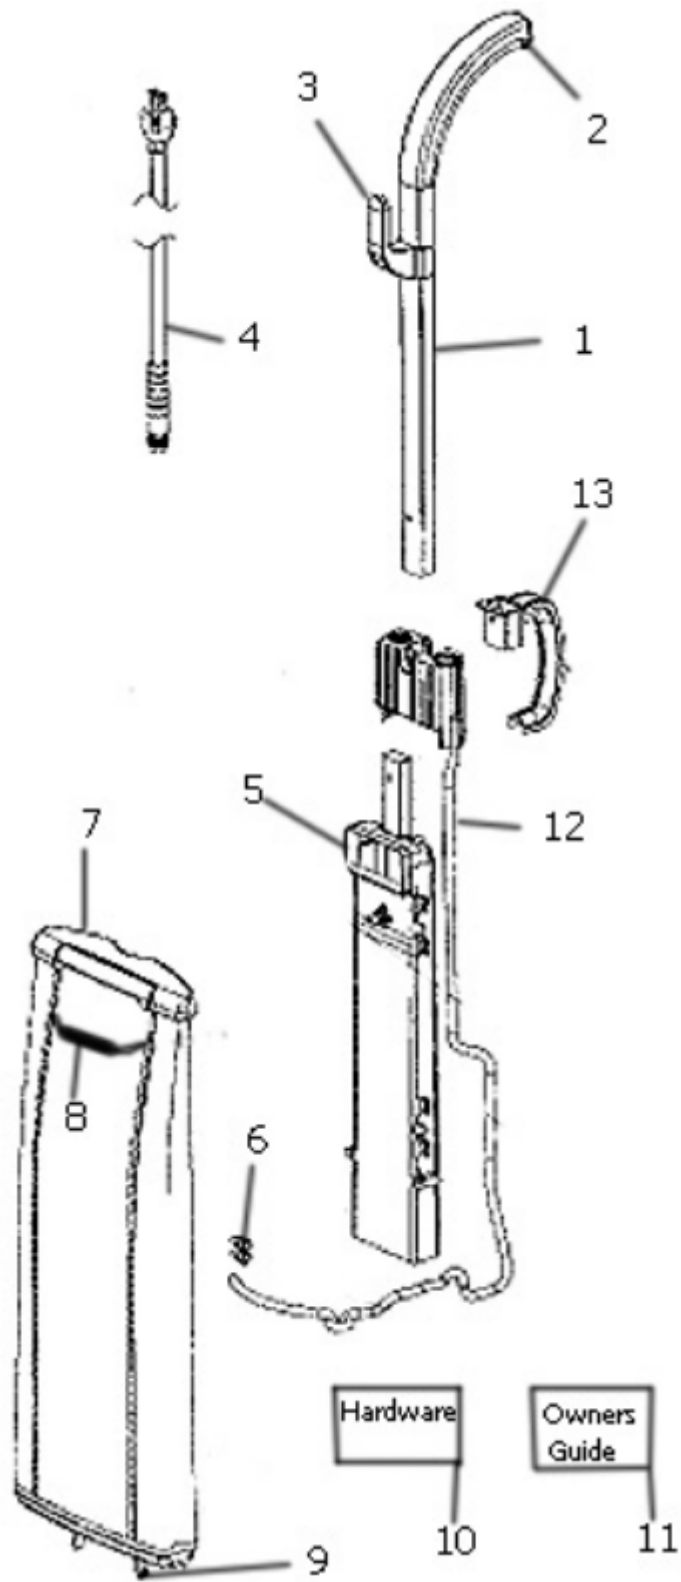

----- Manual continues below -----

Bag & Handle - SC9050A

Ref #	Part	Description	Comments	Qty
1	E-78382SV	UPPER HANDLE ASSEMBLY		
2	E-78753-380N	GRIP - HANDLE		
3	E-79103-355N	CORD HOOK		
4	E-80113	CORD - EXTENSION		
5	E-78385-355N	TUBE - HANDLE (LOWER)		
6	E-58313	WIRE SPLICE 5		
7	E-53469-25	ZIPPER BAG ASSY - PACKAGE		
8	E-79584	GRIP & CHAIN ASSEMBLY		
9	E-78394-355N	RETAINER - BAG		
10	E-80213SV	HARDWARE PACKAGE		
11	E-80327			
12	E-80602	SWITCH BOX ASSEMBLY		
13	E-79034-355N	CARRY HANDLE		
	E-80250-355N	CORD LOCK		
	79828			
	E-63881	BAG PKG ASSY-AH E Z SYNTH		
	E-52339	PAPER BAG - STYLE Z		

Motor & Base - SC9050A

Ref #	Part	Description	Comments	Qty
1	E-78379-308N	HOOD		
2	E-78375	AIR SEPARATOR ASSY		
3	E-53238-11	SCREW PACKAGE		
4	E-53238-14	SCREW PACKAGE		
5	E-53349-9	MOTOR ASSEMBLY - CARTONED		
6	E-78686	AXLE - REAR		
7	E-78365	REAR WHEEL ASSEMBLY		
8	E-78685	BRACKET - WHEEL		
9	E-54432-5	PACKAGE - RETAINING RING		
10	E-30517	GASKET - MOTOR SEAL		
11	E-78363-1	BASE ASSEMBLY		
12	E-26059A	CAP - COVER		
13	E-38138	CAP & BEARING ASSEMBLY		
14	E-54104-2	DISTURBULATOR REPLACEMENT		
15	E-78380-355N	FURNITURE GUARD		
16	E-79487SV	BOTTOM PLATE ASSY		
17	E-54432-4	PACKAGE - RETAINING RING		
18	E-79246-119N	FRONT WHEEL ASSY		
19	E-78914	AXLE - FRONT		
20	E-52100B	BELT PKG ASSY (UPRIGHT)		
21	E-53238-27	SCREW PACKAGE		
22	E-26295	LOCK - CAM		
23	E-53143	SCREW PACKAGE (10)		
24	E-81117	RETAINER - HANDLE RELEASE		
25	E-79445	AXLE - HANDLE RELEASE		
26	E-80911	SPRING		
27	E-79489-1	ASSY - HANDLE RELEASE		
28	E-54432-3	PACKAGE - RETAINING RING		
29	E-78689-119N	BUSHING - YOKE		
30	E-78688	AXLE - YOKE		
31	E-78367	YOKE		
32	E-26266-3	CLAMP		
33	E-78755-380N	BELLOWS		
34	E-79740	WASHER		
35	E-37012-2	PULLEY - MOTOR DRIVE		
36	E-81092			
37	E-55015	CLIP - WIRE		