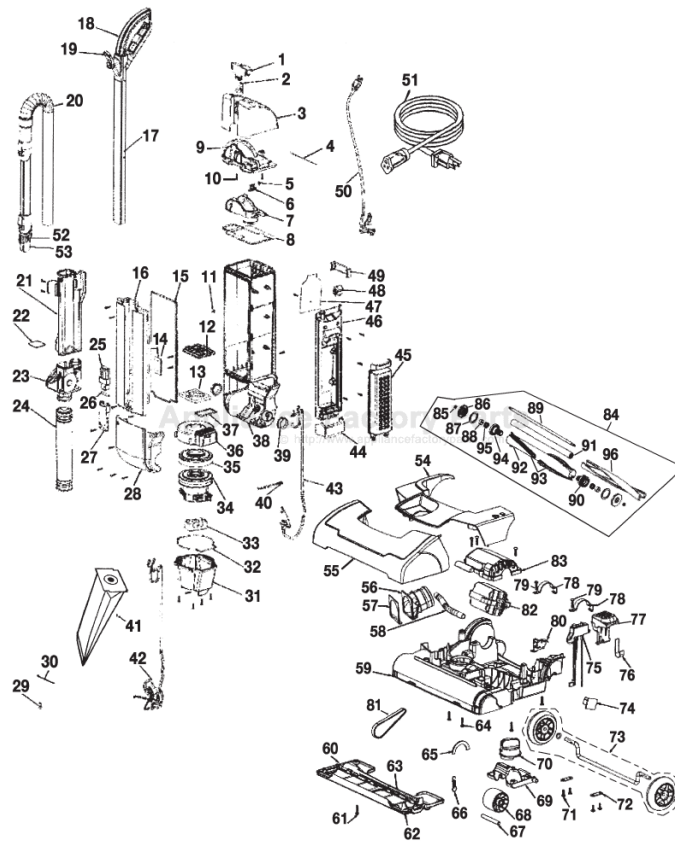

[Find Your Eureka Vacuum Cleaner Parts - Select From 855 Models](#)

----- Manual continues below part list -----