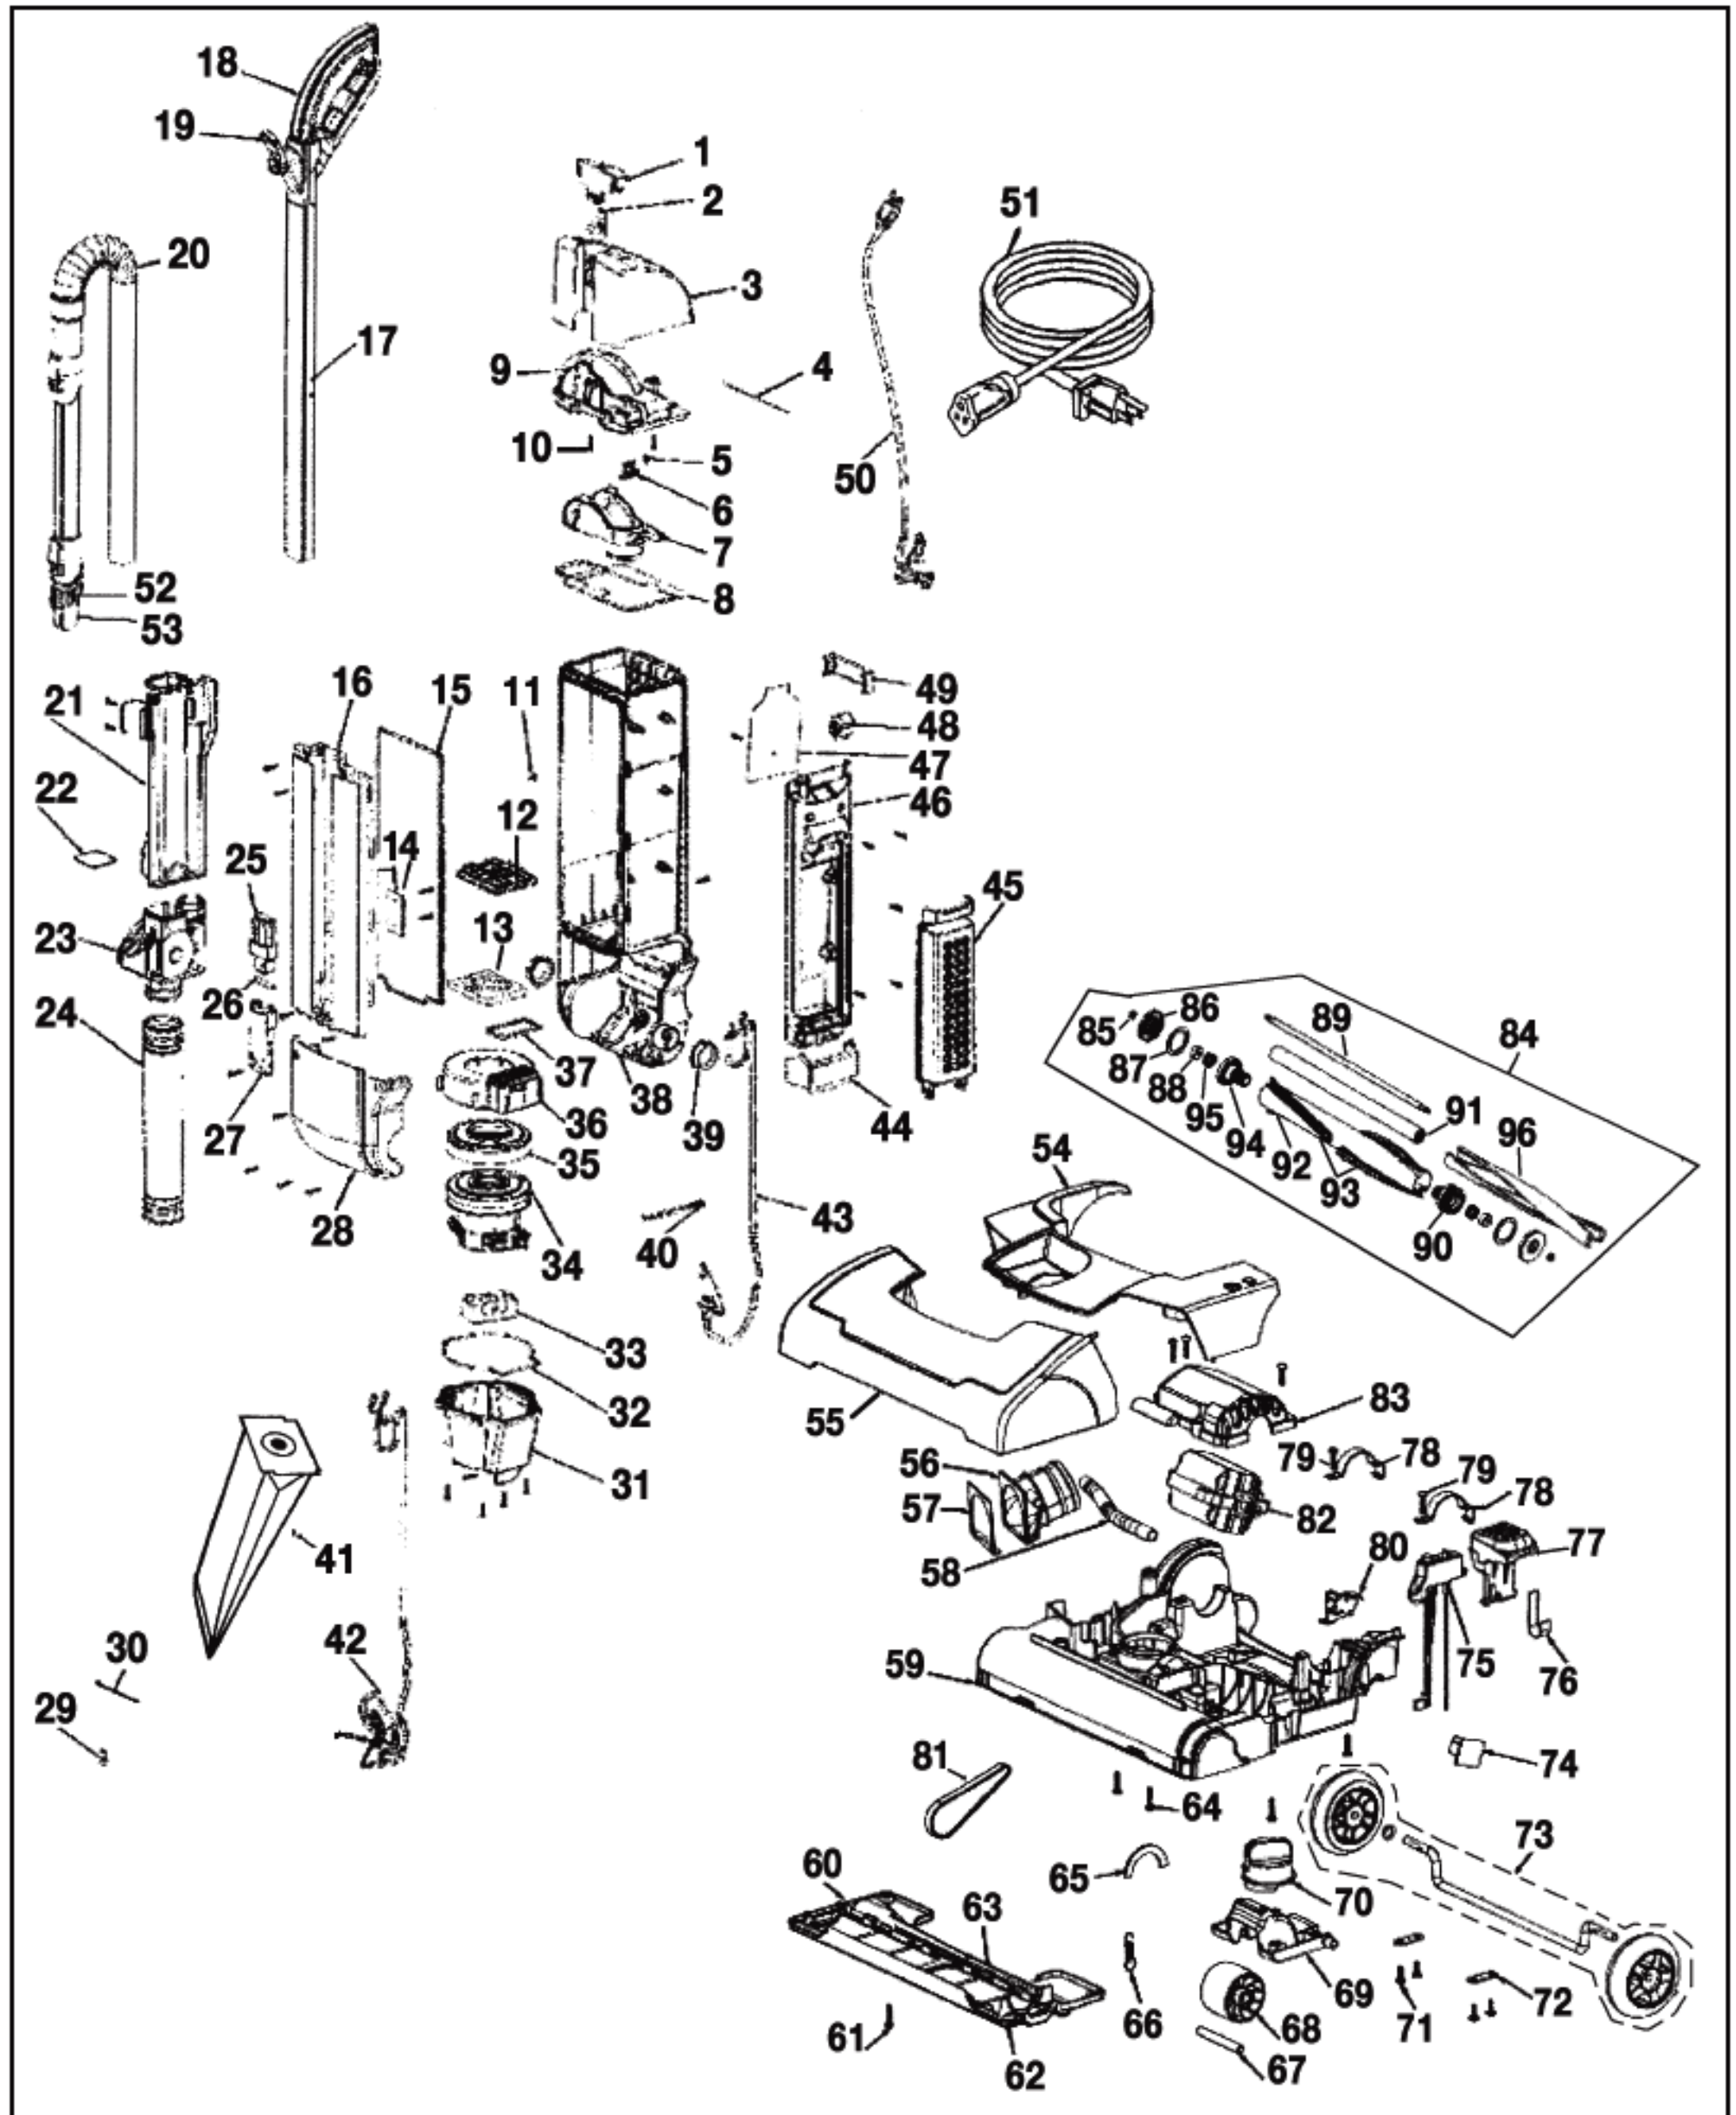

EUREKA Original & Replacement

DURALUX

Model SC9150A, SC9180A

Original & Replacement **EUREKA**

DURALUX
Model SC9150A, SC9180A

KEY	PART NO.	DESCRIPTION
1	E-77281-355N	Latch - Top Cover
2	E-77528A	Spring - Top Cover
3	E-77273-308N	Top Cover
4	E-77844	Hinge Pin - Top Cover
5	E-63867	Spring Package
6	E-77282-355N	Lever - Bag In Place
7	E-77270-355N	Inlet - Bag
8	E-77274	Gasket - Top Cover
9	E-77271-355N	Inlet - Cover
10	E-53238-27	Screw Package
11	E-60160	Screw Package
12	E-77480-355N	Grill - Pre-Motor Filter
13	E-77883	Secondary Filter
14	E-77495	Clamp - Plate
15	E-77289	Gasket - Front Cover
16	E-77267-308N	Cover - Front
17	E-77290	Tube - Handle
18	E-63866	Upper Handle Assembly
19	E-77292-355N	Quick Cord Release
20	E-63864	Hose & Wand Assembly SC9180
21	E-79066	Dirt Tube SC9150
21	E-77275-355N	Dirt Tube SC9180
22	E-78310	Gasket - Dirt Tube
23	E-77125	Valve Assembly SC9180
24	E-70051-380N	Hose - Connector
25	E-77284-355N	Adapter - Lower Cord Hook
26	E-77529	Shaft - Cord Hook
27	E-77283-355N	Lower Cord Hook
28	E-77266-308N	Motor Cover
29	SS-3270	Wire Nut
30	E-46713-5	Cable Tie
31	E-77283-313N	Shroud - Motor
32	E-77818	Gasket - Motor Shroud
33	E-77295A	Grommet - Suction Motor
34	E-63865	Motor Assembly
35	E-77288-316N	Gasket - Motor Can
36	E-77287-119N	Shroud - Motor Cover
37	E-78129	Gasket - Cover Motor Shroud
38	E-78261-4	Rear Housing Assembly SC9150
38	E-78261-1	Rear Housing Assembly SC9180
39	E-77141-119N	Bushing
40	E-39252-19	Thermostat & Terminal Assembly
41	E-63262	Paper Bag Style SD 5 Pk
42	E-77527	Jumper Cord- Upper
43	E-77530	Jumper Cord - Motor
44	E-77291-355N	Shroud Cover
45	E-68910	HEPA Filter
46	E-77286-355N	Shroud
47	E-78117	Vulcanized Paper
48	E-77816-1	Rocker Switch

KEY	PART NO.	DESCRIPTION
49	E-77744-355N	Handle - Carry Rear
50	E-78295	Motor To Handle Cord
51	E-76224	Extension Cord
52	E-77853	Dust Brush SC9180
53	E-77856-355N	Wand Tip SC9180
	E-78742SV	Hardware Package (Not Shown)
54	E-63862	Hood Assembly
55	E-63863	Front Cover
56	E-77134A-119N	Adapter - Base
57	E-77130	Gasket - Adapter
58	E-77822	Tube - Cooling
59	E-63857	Base Assembly
60	E-77118	Bottom Plate
61	E-54669-6	Screw Package
62	E-78580	Gasket - Soleplate
63	E-78907	Gasket - Soleplate Rear
64	E-53238-27	Screw Package
65	E-77129	Felt - Soleplate
66	E-54943	Spring
67	E-77411	Front Axle
68	E-77117-355N	Front Wheel
69	E-77116-355N	Wheel - Carriage
70	E-77114-380N	Knob - Height Adjustment
71	E-53238-11	Screw Package
72	E-53201	Axle Clamp
73	E-63860	Rear Wheel & Axle Assembly
74	E-78652A	Vulcanized Paper - Micros
75	E-72401	Circuit Protector
	E-78290SV	Retainer Assembly (Not Shown)
76	E-77136	Spring - Handle Release
77	E-77135-380N	Handle Release Pedal
78	E-77140	Clamp - Motor
79	E-53238-27	Screw Package
80	E-59397-7	Micro Switch & Bracket
81	E-77133	Belt - Poly V
82	E-63861	Brushroll Motor
83	E-77132-119N	Cover - Brushroll Motor
84	E-63858	Brushroll
85	E-53158	Lock Nut
86	E-76995	End Cap
87	E-77124	Washer
88	E-53114	Brushroll Bearing
89	E-76994	Brushroll Shaft
90	E-76993	Pulley
91	E-76992	Inner Tube
92	E-76991	Brushroll Core
93	E-63859	Brush Strips
94	E-76996	Bearing Retainer
95	E-53115	Tolerance Ring
96	E-78749	Foam Strip