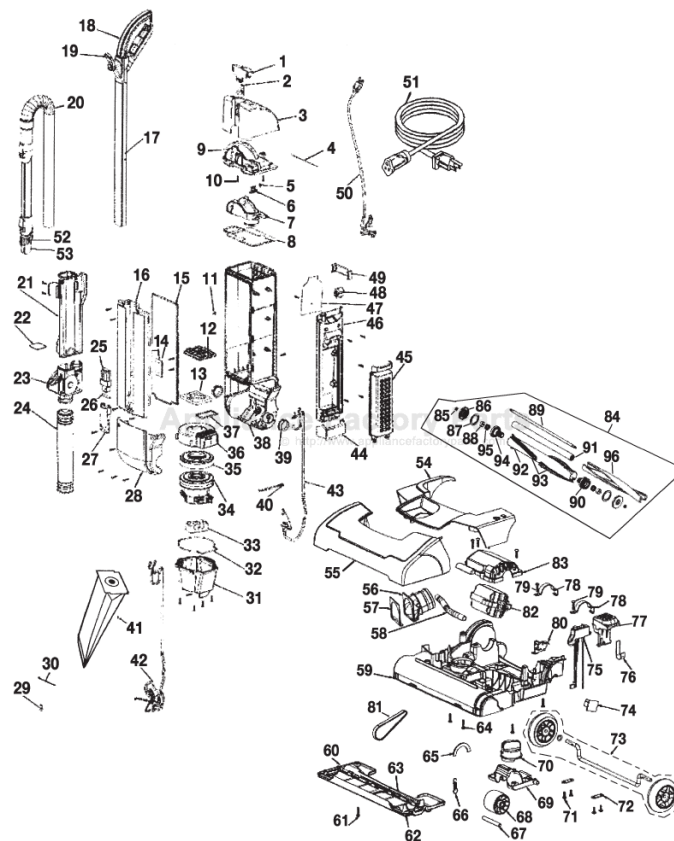

[Find Your Eureka Vacuum Cleaner Parts - Select From 855 Models](#)

----- Manual continues below part list -----