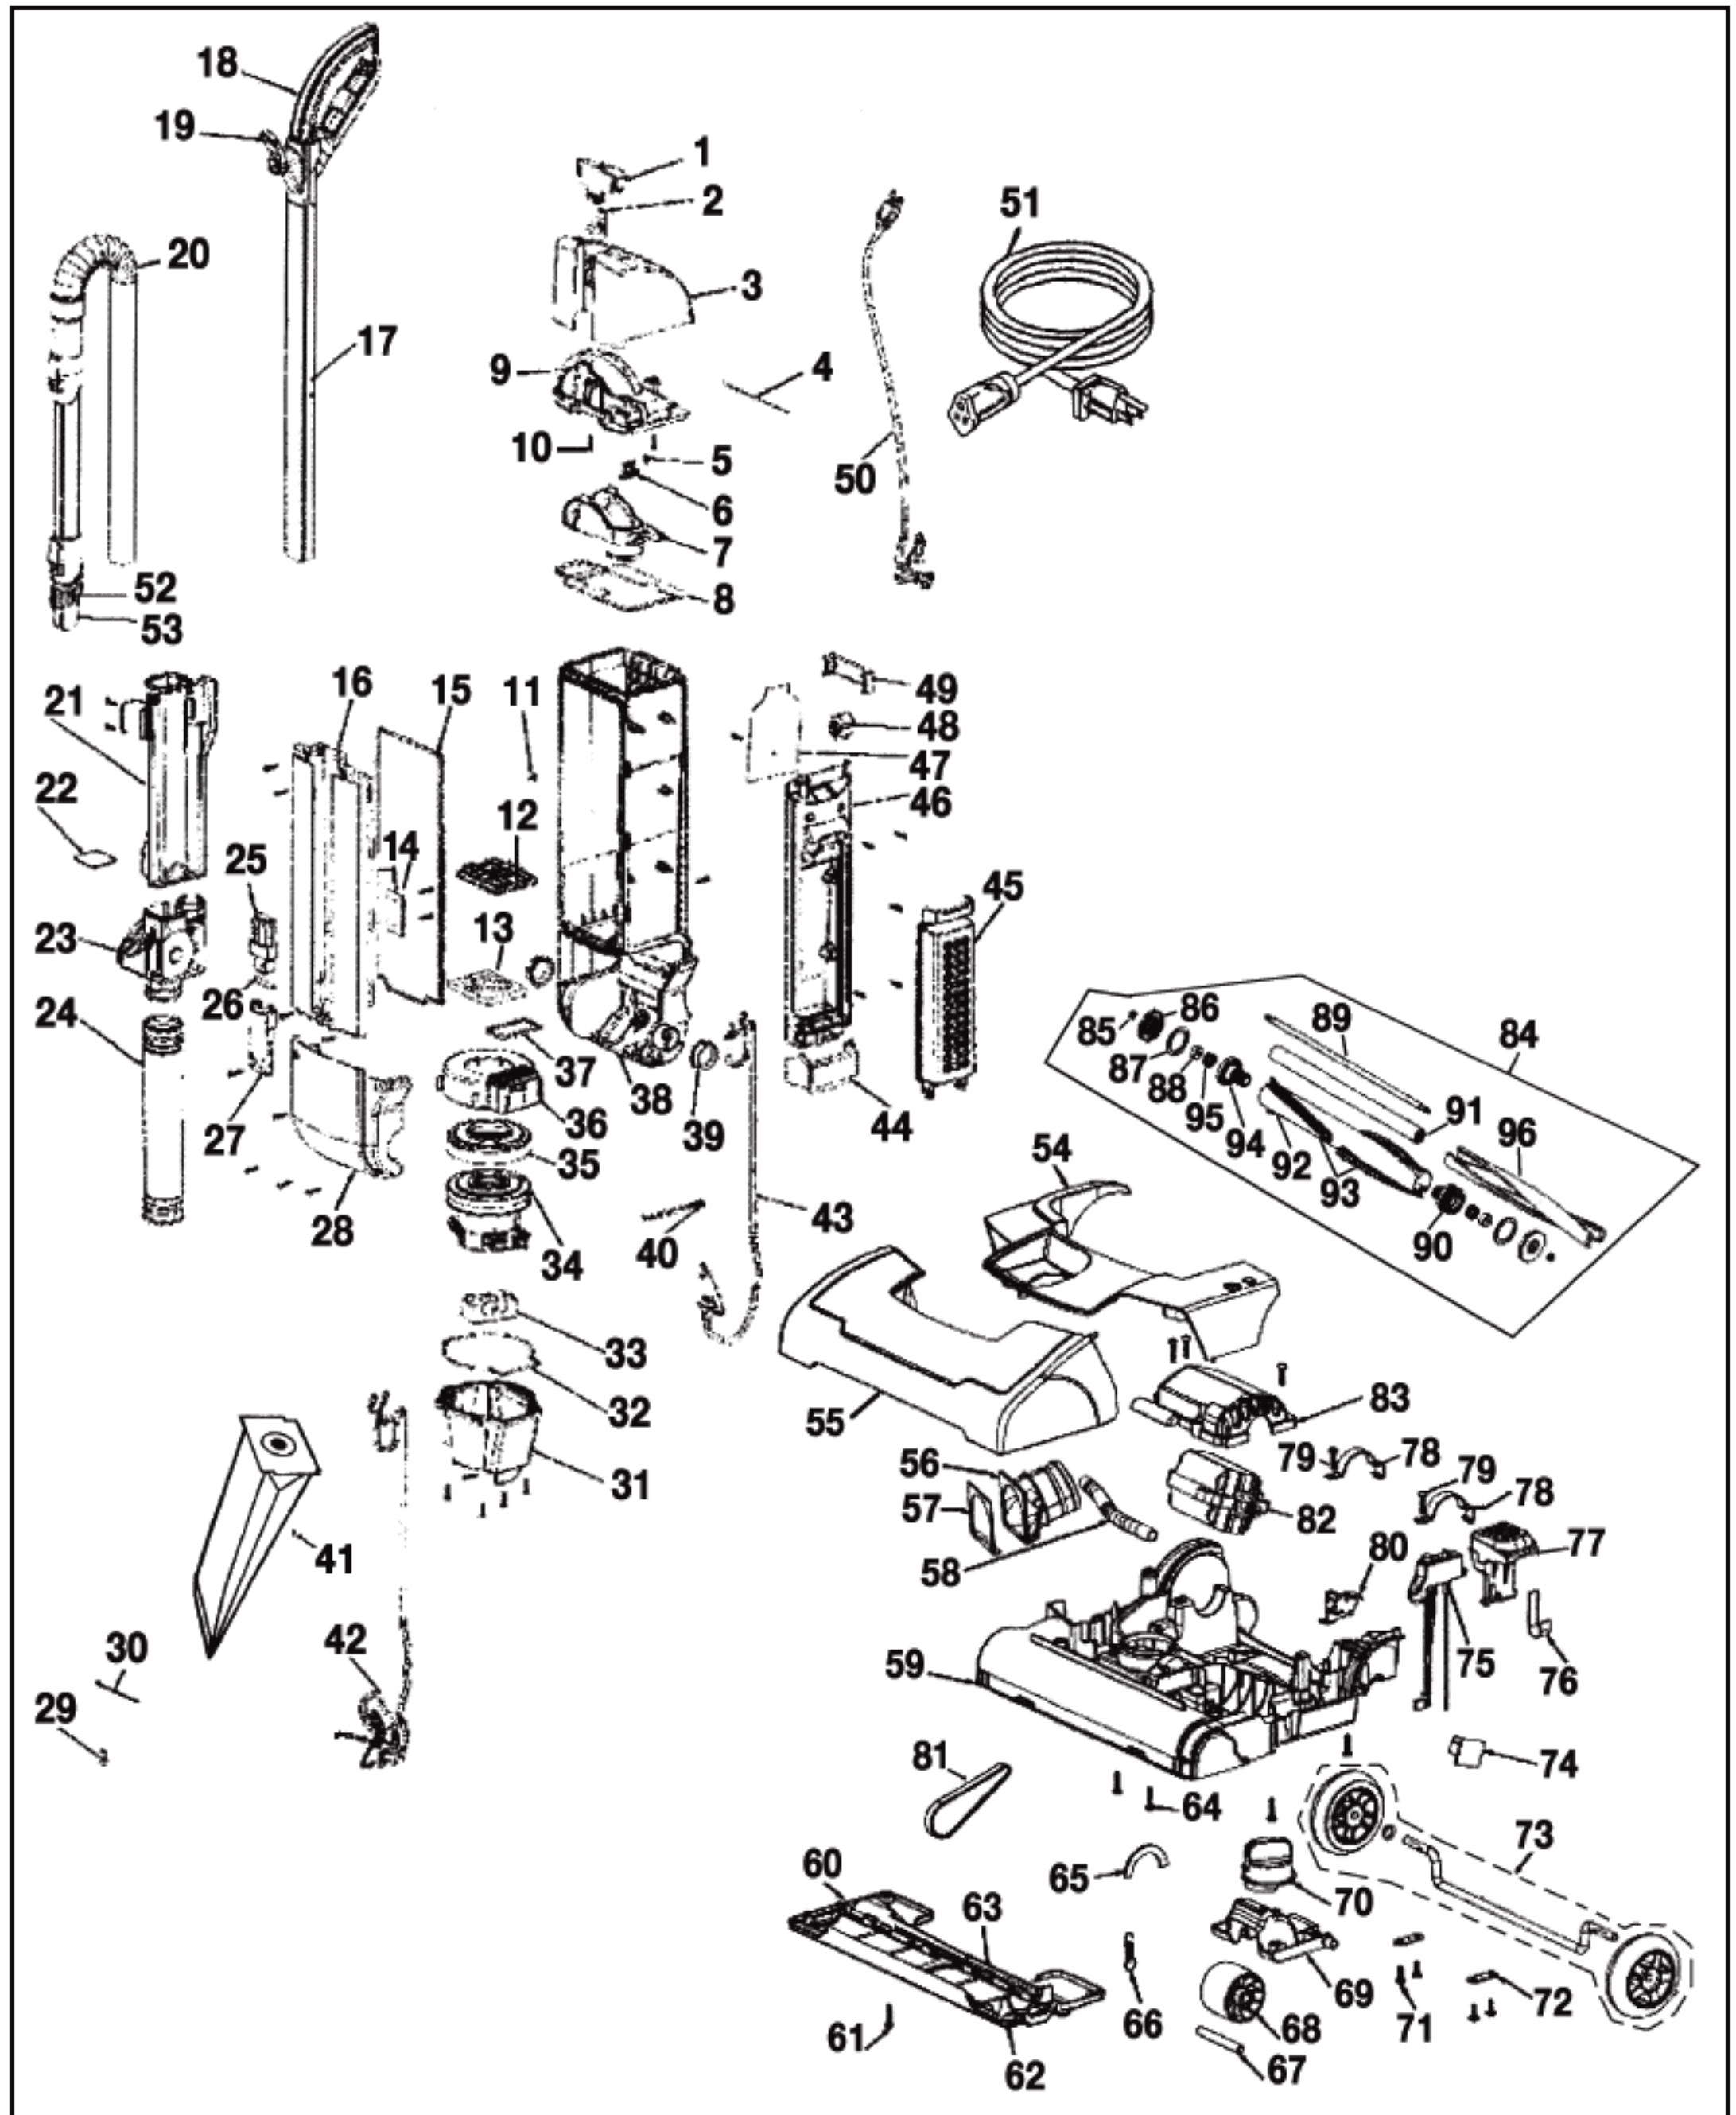

# Original & Replacement **EUREKA**

**DURALUX**  
**Model SC9150A, SC9180A**

KEY	PART NO.	DESCRIPTION
1	E-77281-355N	Latch - Top Cover
2	E-77528A	Spring - Top Cover
3	E-77273-308N	Top Cover
4	E-77844	Hinge Pin - Top Cover
5	E-63867	Spring Package
6	E-77282-355N	Lever - Bag In Place
7	E-77270-355N	Inlet - Bag
8	E-77274	Gasket - Top Cover
9	E-77271-355N	Inlet - Cover
10	E-53238-27	Screw Package
11	E-60160	Screw Package
12	E-77480-355N	Grill - Pre-Motor Filter
13	E-77883	Secondary Filter
14	E-77495	Clamp - Plate
15	E-77289	Gasket - Front Cover
16	E-77267-308N	Cover - Front
17	E-77290	Tube - Handle
18	E-63866	Upper Handle Assembly
19	E-77292-355N	Quick Cord Release
20	E-63864	Hose & Wand Assembly SC9180
21	E-79066	Dirt Tube SC9150
21	E-77275-355N	Dirt Tube SC9180
22	E-78310	Gasket - Dirt Tube
23	E-77125	Valve Assembly SC9180
24	E-70051-380N	Hose - Connector
25	E-77284-355N	Adapter - Lower Cord Hook
26	E-77529	Shaft - Cord Hook
27	E-77283-355N	Lower Cord Hook
28	E-77266-308N	Motor Cover
29	SS-3270	Wire Nut
30	E-46713-5	Cable Tie
31	E-77283-313N	Shroud - Motor
32	E-77818	Gasket - Motor Shroud
33	E-77295A	Grommet - Suction Motor
34	E-63865	Motor Assembly
35	E-77288-316N	Gasket - Motor Can
36	E-77287-119N	Shroud - Motor Cover
37	E-78129	Gasket - Cover Motor Shroud
38	E-78261-4	Rear Housing Assembly SC9150
38	E-78261-1	Rear Housing Assembly SC9180
39	E-77141-119N	Bushing
40	E-39252-19	Thermostat & Terminal Assembly
41	E-63262	Paper Bag Style SD 5 Pk
42	E-77527	Jumper Cord- Upper
43	E-77530	Jumper Cord - Motor
44	E-77291-355N	Shroud Cover
45	E-68910	HEPA Filter
46	E-77286-355N	Shroud
47	E-78117	Vulcanized Paper
48	E-77816-1	Rocker Switch