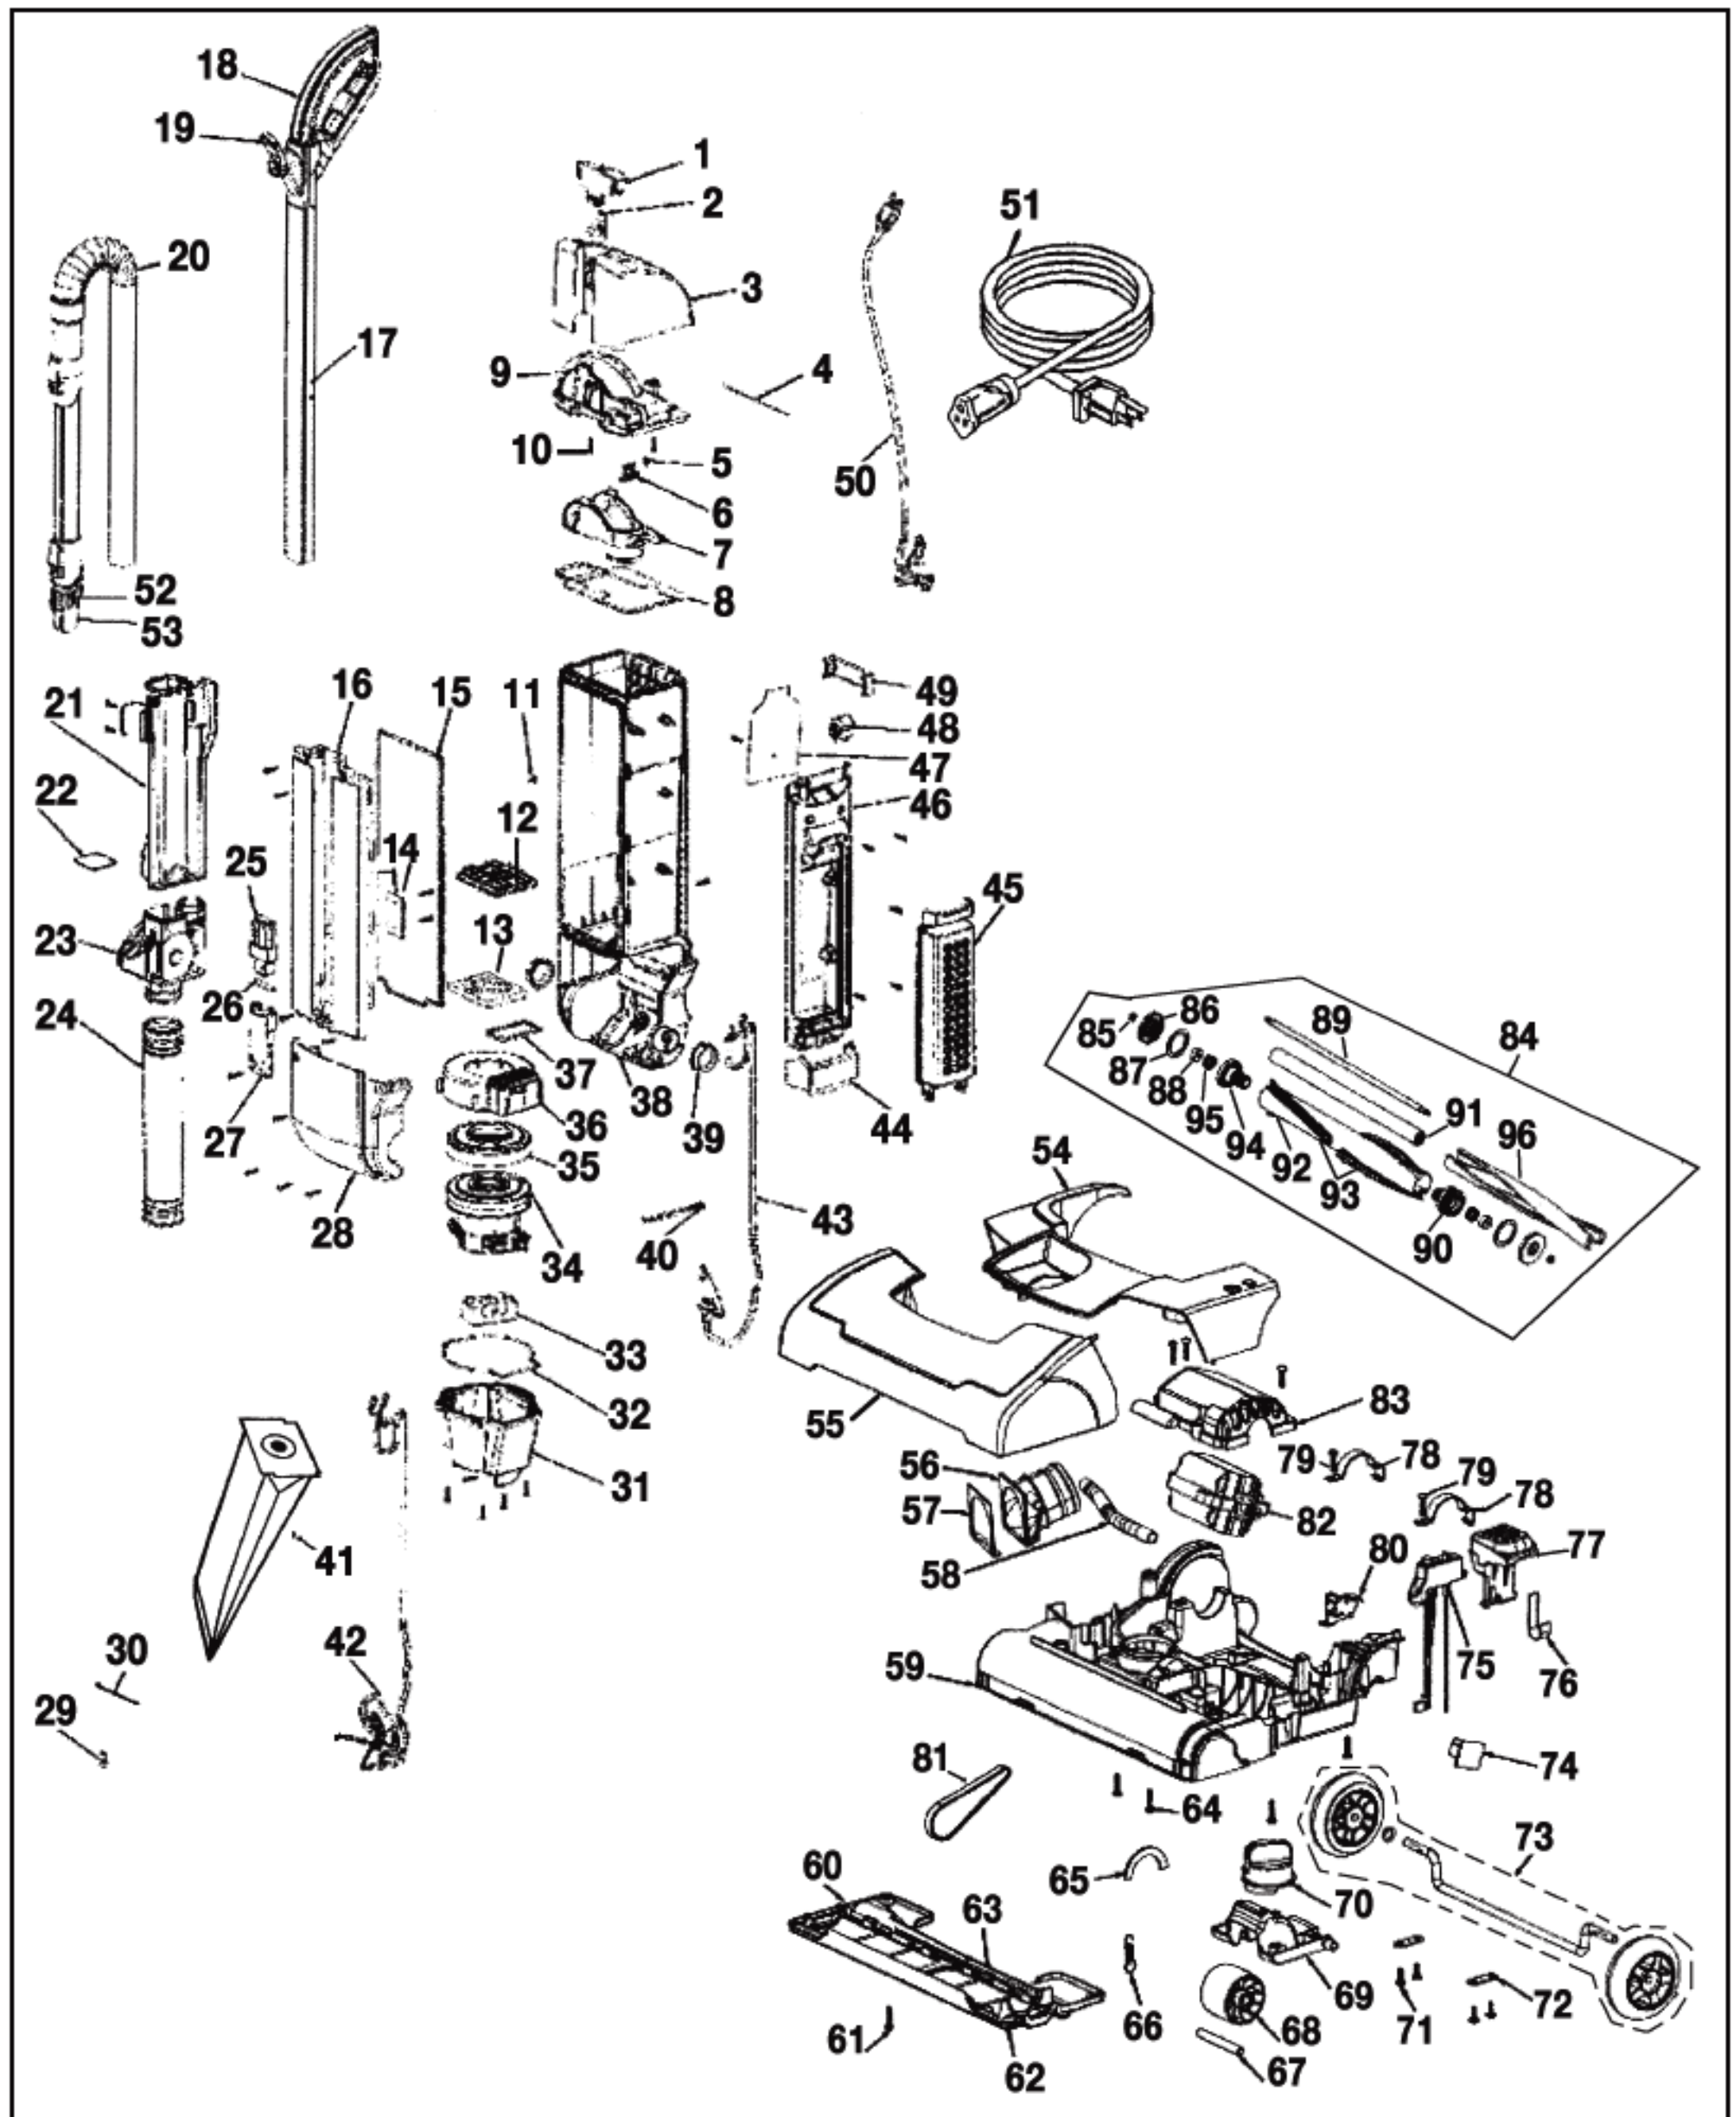

EUREKA Original & Replacement

DURALUX

Model SC9150A, SC9180A

Original & Replacement **EUREKA**

DURALUX
Model SC9150A, SC9180A

KEY	PART NO.	DESCRIPTION
1	E-77281-355N	Latch - Top Cover
2	E-77528A	Spring - Top Cover
3	E-77273-308N	Top Cover
4	E-77844	Hinge Pin - Top Cover
5	E-63867	Spring Package
6	E-77282-355N	Lever - Bag In Place
7	E-77270-355N	Inlet - Bag
8	E-77274	Gasket - Top Cover
9	E-77271-355N	Inlet - Cover
10	E-53238-27	Screw Package
11	E-60160	Screw Package
12	E-77480-355N	Grill - Pre-Motor Filter
13	E-77883	Secondary Filter
14	E-77495	Clamp - Plate
15	E-77289	Gasket - Front Cover
16	E-77267-308N	Cover - Front
17	E-77290	Tube - Handle
18	E-63866	Upper Handle Assembly
19	E-77292-355N	Quick Cord Release
20	E-63864	Hose & Wand Assembly SC9180
21	E-79066	Dirt Tube SC9150
21	E-77275-355N	Dirt Tube SC9180
22	E-78310	Gasket - Dirt Tube
23	E-77125	Valve Assembly SC9180
24	E-70051-380N	Hose - Connector
25	E-77284-355N	Adapter - Lower Cord Hook
26	E-77529	Shaft - Cord Hook
27	E-77283-355N	Lower Cord Hook
28	E-77266-308N	Motor Cover
29	SS-3270	Wire Nut
30	E-46713-5	Cable Tie
31	E-77283-313N	Shroud - Motor
32	E-77818	Gasket - Motor Shroud
33	E-77295A	Grommet - Suction Motor
34	E-63865	Motor Assembly
35	E-77288-316N	Gasket - Motor Can
36	E-77287-119N	Shroud - Motor Cover
37	E-78129	Gasket - Cover Motor Shroud
38	E-78261-4	Rear Housing Assembly SC9150
38	E-78261-1	Rear Housing Assembly SC9180
39	E-77141-119N	Bushing
40	E-39252-19	Thermostat & Terminal Assembly
41	E-63262	Paper Bag Style SD 5 Pk
42	E-77527	Jumper Cord- Upper
43	E-77530	Jumper Cord - Motor
44	E-77291-355N	Shroud Cover
45	E-68910	HEPA Filter
46	E-77286-355N	Shroud
47	E-78117	Vulcanized Paper
48	E-77816-1	Rocker Switch

KEY	PART NO.	DESCRIPTION
49	E-77744-355N	Handle - Carry Rear
50	E-78295	Motor To Handle Cord
51	E-76224	Extension Cord
52	E-77853	Dust Brush SC9180
53	E-77856-355N	Wand Tip SC9180
	E-78742SV	Hardware Package (Not Shown)
54	E-63862	Hood Assembly
55	E-63863	Front Cover
56	E-77134A-119N	Adapter - Base
57	E-77130	Gasket - Adapter
58	E-77822	Tube - Cooling
59	E-63857	Base Assembly
60	E-77118	Bottom Plate
61	E-54669-6	Screw Package
62	E-78580	Gasket - Soleplate
63	E-78907	Gasket - Soleplate Rear
64	E-53238-27	Screw Package
65	E-77129	Felt - Soleplate
66	E-54943	Spring
67	E-77411	Front Axle
68	E-77117-355N	Front Wheel
69	E-77116-355N	Wheel - Carriage
70	E-77114-380N	Knob - Height Adjustment
71	E-53238-11	Screw Package
72	E-53201	Axle Clamp
73	E-63860	Rear Wheel & Axle Assembly
74	E-78652A	Vulcanized Paper - Micros
75	E-72401	Circuit Protector
	E-78290SV	Retainer Assembly (Not Shown)
76	E-77136	Spring - Handle Release
77	E-77135-380N	Handle Release Pedal
78	E-77140	Clamp - Motor
79	E-53238-27	Screw Package
80	E-59397-7	Micro Switch & Bracket
81	E-77133	Belt - Poly V
82	E-63861	Brushroll Motor
83	E-77132-119N	Cover - Brushroll Motor
84	E-63858	Brushroll
85	E-53158	Lock Nut
86	E-76995	End Cap
87	E-77124	Washer
88	E-53114	Brushroll Bearing
89	E-76994	Brushroll Shaft
90	E-76993	Pulley
91	E-76992	Inner Tube
92	E-76991	Brushroll Core
93	E-63859	Brush Strips
94	E-76996	Bearing Retainer
95	E-53115	Tolerance Ring
96	E-78749	Foam Strip