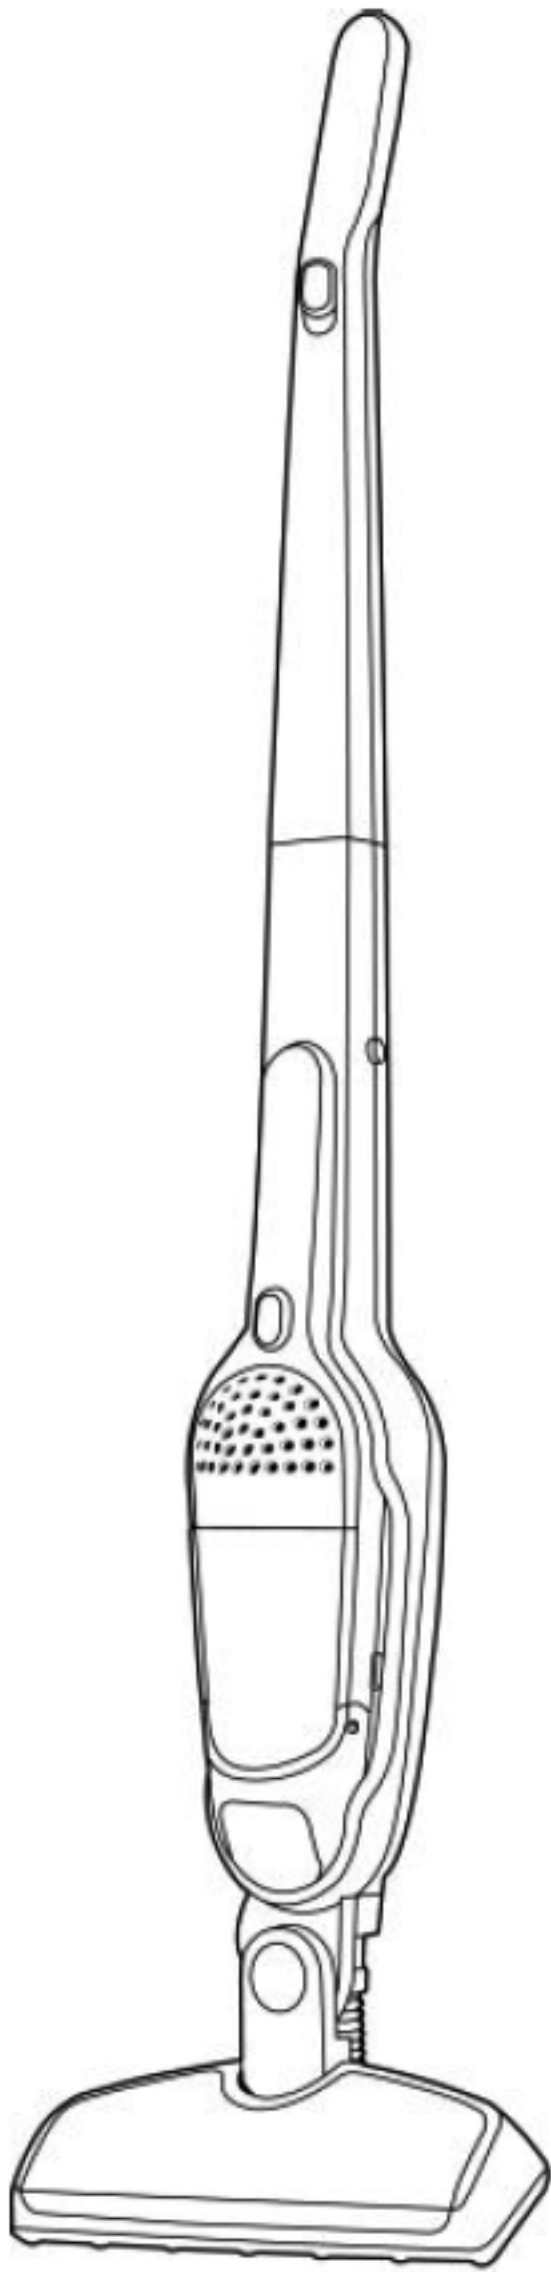

This Owner's Manual is provided and hosted by [Appliance Factory Parts](#).

SANITAIRE SP1000A Owner's Manual

[Shop genuine replacement parts for SANITAIRE
SP1000A](#)

[Find Your SANITAIRE Vacuum Cleaner Parts - Select From 78 Models](#)

----- Manual continues below -----

Main Body - SP1000A

Main Body - SP1000A

Ref #	Part	Description	Comments	Qty
1	400066061060	ADAPTER		
2	98-6061-005	CHARGER STAND TOP ASSY		
3	98-6061-006	CHARGER STAND BASE ASSY		
4	98-6061-001	WHEEL ASSEMBLY		
5	98-6061-003	BRUSHROLL ASSEMBLY		
6	98-6061-090	HAND VAC ASSEMBLY		
7	00-115-005-11300			
8	02-6061-424-091201	BELLOW		
	04-6061-413-000001	BELT		

Hand Vac and Filter - SP1000A

Hand Vac and Filter - SP1000A

Ref #	Part	Description	Comments	Qty
1	98-6061-090	HAND VAC ASSEMBLY		
2	63216	PRONTO FILTER ASSEMBLY		