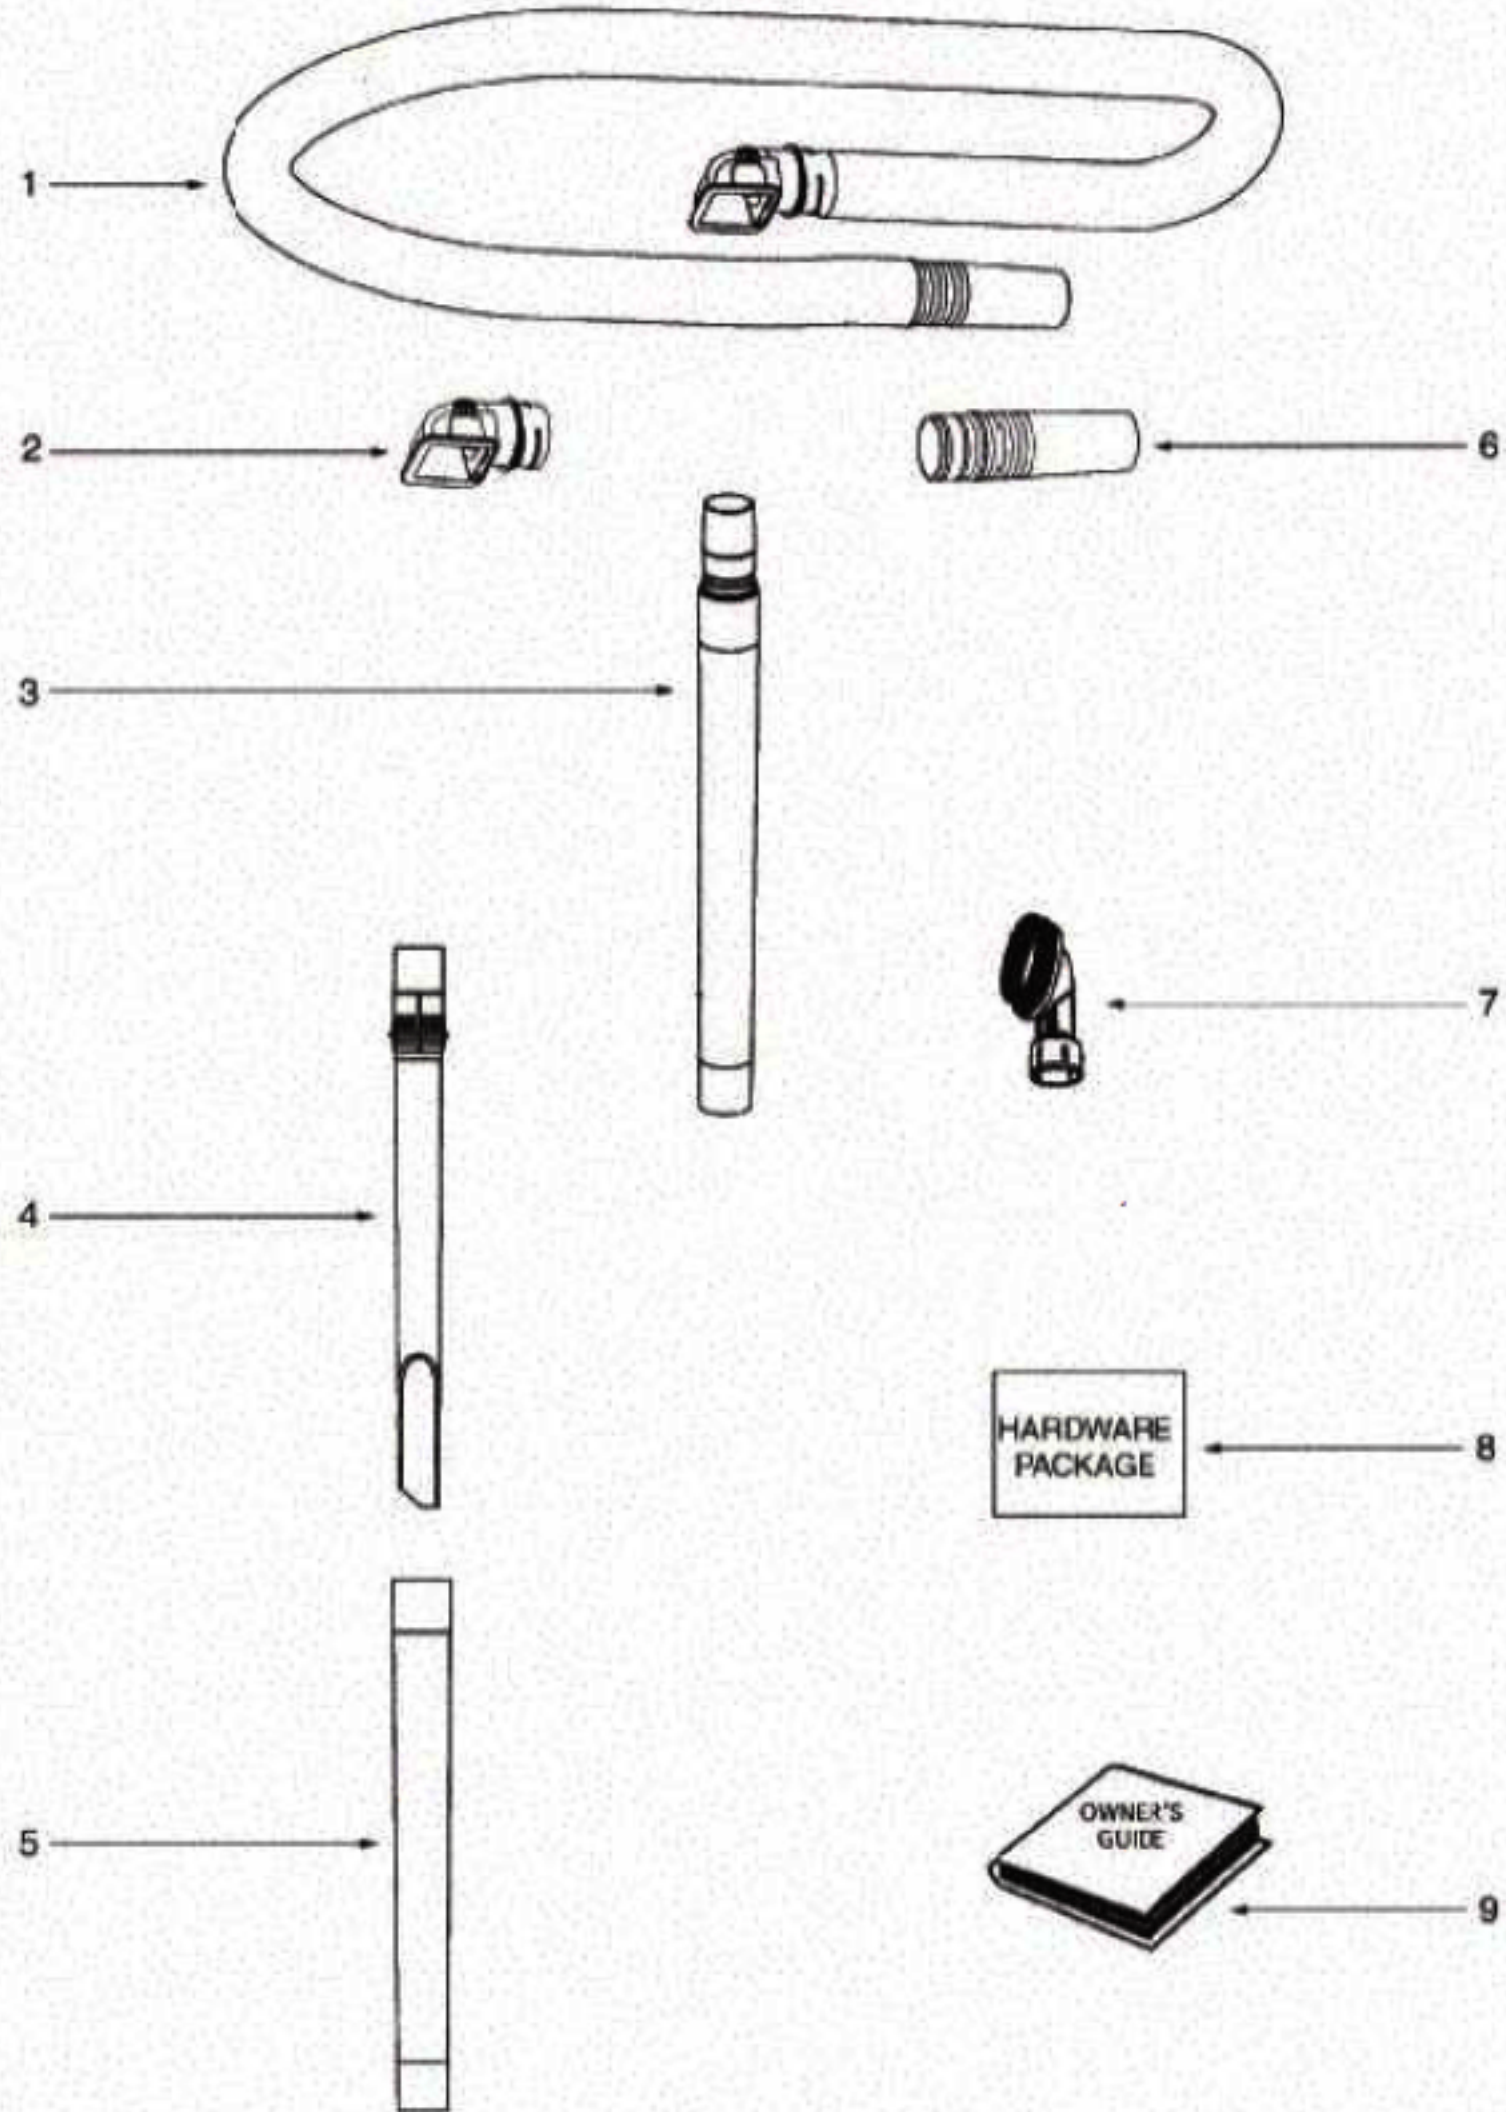

Ref #	Part	Description	Comments	Qty
1	61865-4	HOSE ASSY - CTND	Includes items 2 & 6	
2	71725-313N	ADAPTER - HOSE		
3	71492A	NESTING WAND ASSEMBLY	Includes items 4 & 5	
4	71956A-355N	WAND - CREVICE		
5	71973-119N	WAND - OUTER		
6	70559A-119N	COUPLING - HOSE		
7	60990-2	COMBINATION BRSH BRSTLD-C		
8	72322	PACKAGE - HARDWARE		
	74576