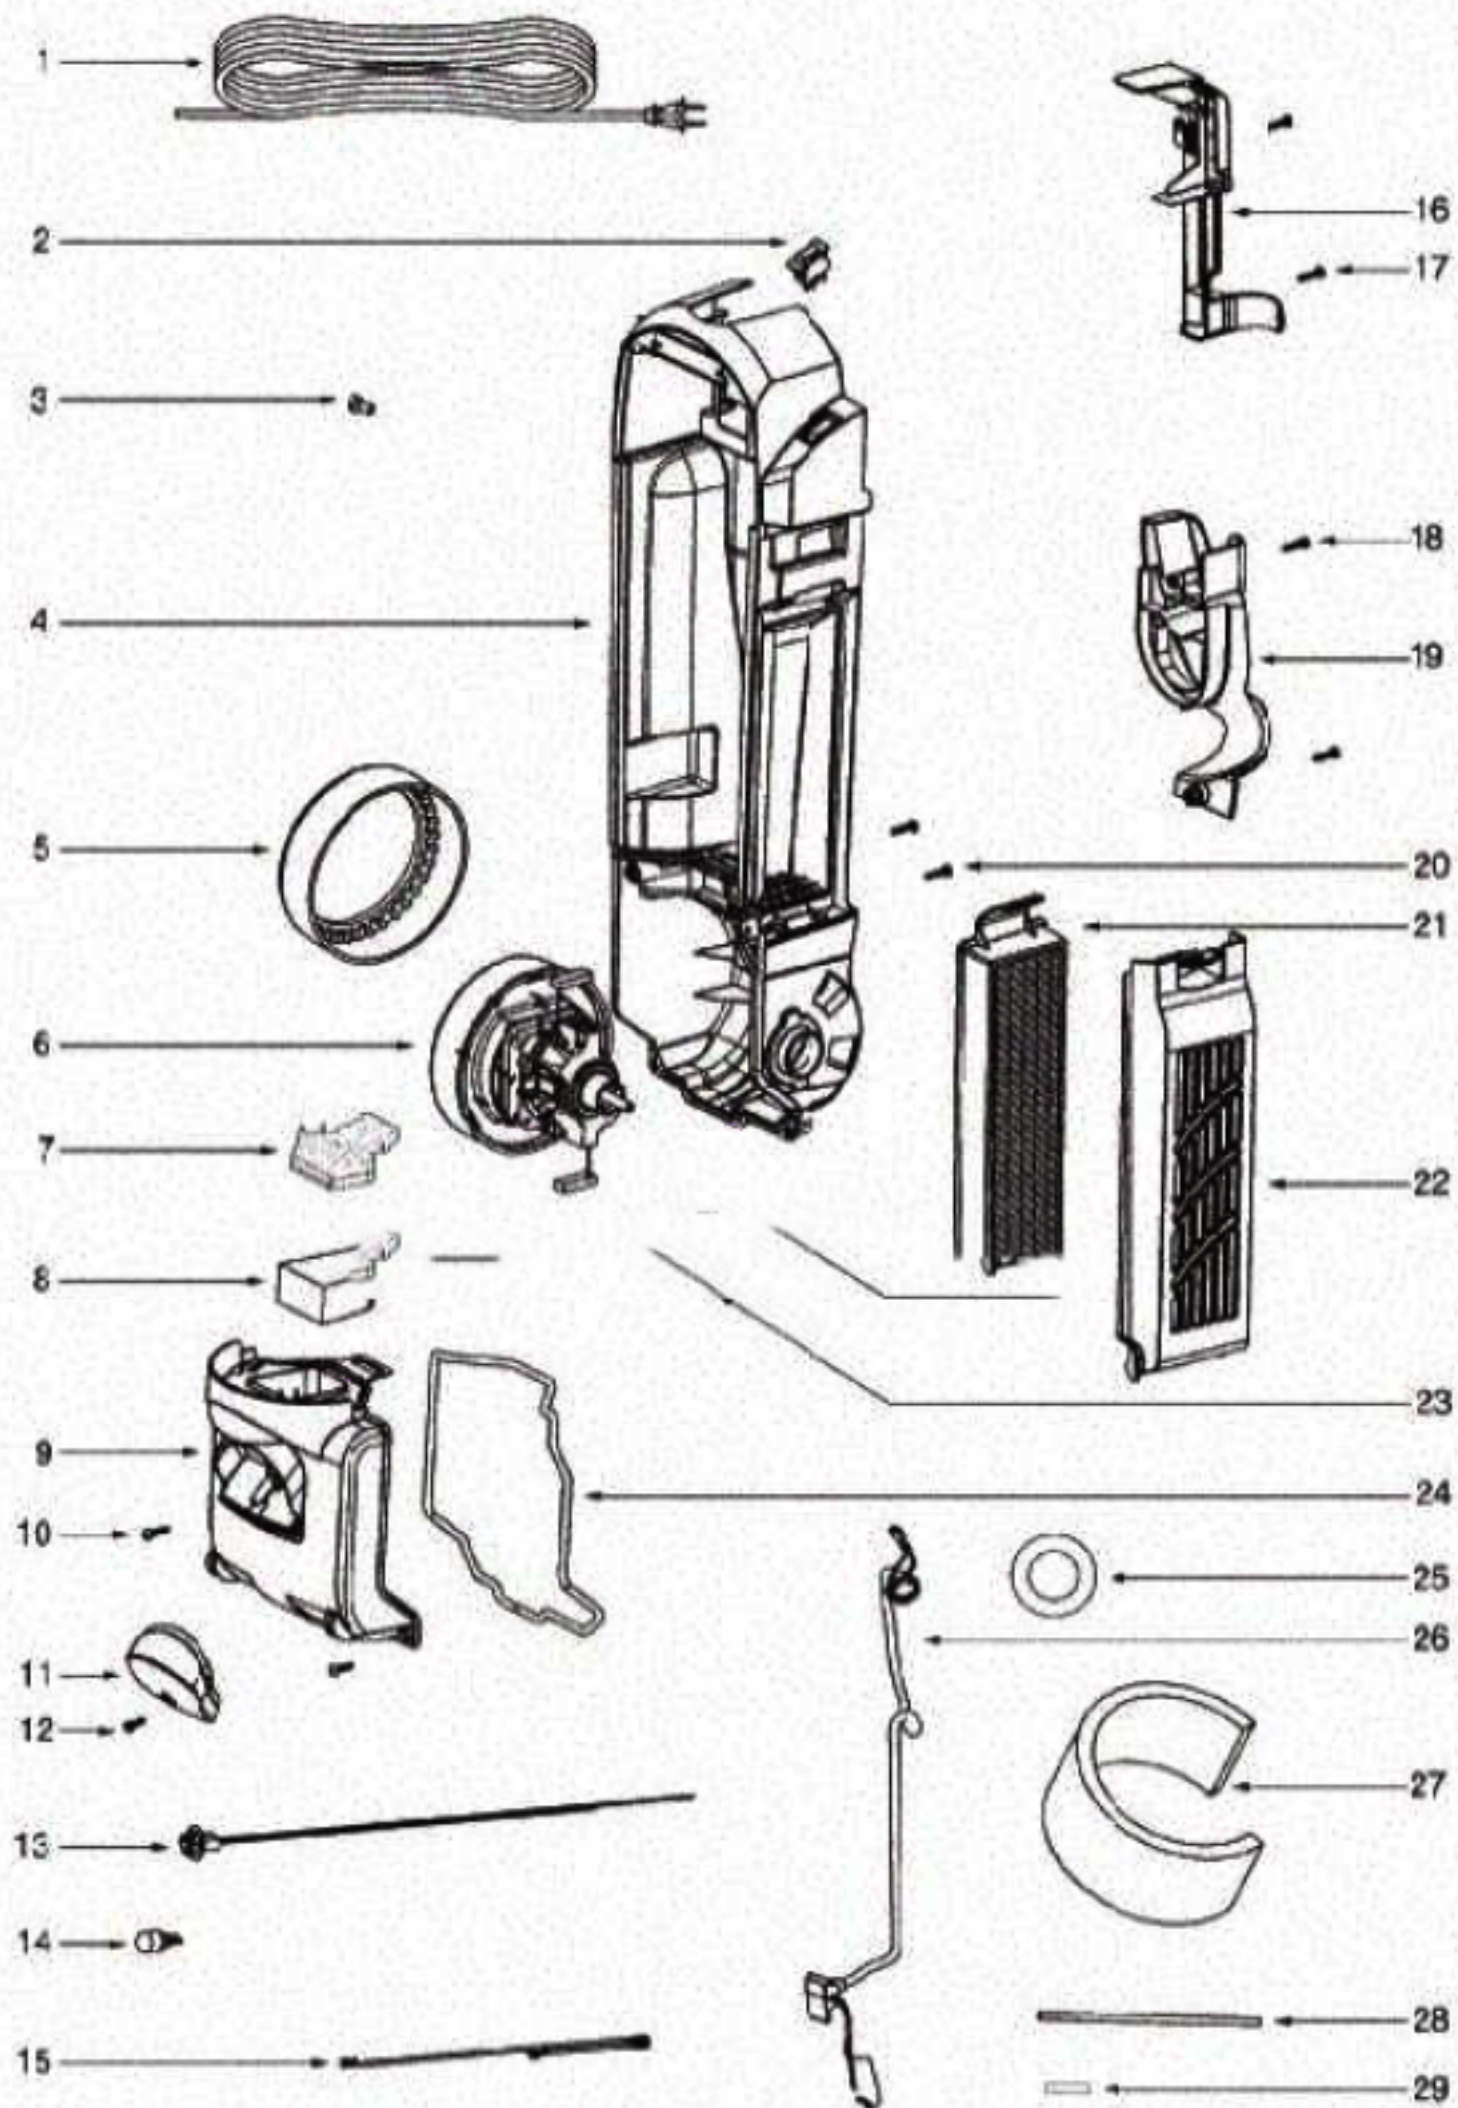

Ref #	Part	Description	Comments	Qty
1	15596-355N	GRIP - LEFT HANDLE		
1B	15597-355N	GRIP - RIGHT HANDLE		
2	73175-1SV	UPPER HANDLE ASSEMBLY		
3	71746-119N	ADAPTER - CLIP		
5	71852	SPRING - TORSION		
6	61880-9			
7	71747-119N	BAG-IN-PLACE ARM		
8	28316-355N	RETAINER - CORD		
9	53238-44	SCREW PACKAGE		
10	71748	SPRING - TORSION		
11	61820	PAPER BAG PACKAGE - STYLE		
12	71854	GASKET - ADAPTER		
13	71512	GASKET - BAG COVER		
14	71765A	GASKET - LOWER BAG		
4			Bag Cover Latch sold on bag cover, only.	

Ref #	Part	Description	Comments	Qty
1	39585-4	SUPPLY CORD & TERMINAL AS		
2	39455-1	SWITCH - ROCKER		
3	60192-1	WIRE SPLICE 5	Pkg of 5	
5	71649	GASKET - MOTOR CAN (Eurek		
6	60261-11	MOTOR ASSEMBLY - PACKAGED		
7	71851-119N	MOTOR SCREEN		
8	71480	FILTER - PRE-MOTOR		
9	61879-4	MOTOR COVER ASSY - PKGD	Includes item 8.	
11	71460-313N	LENS - HEADLAMP		
12	53238-44	SCREW PACKAGE	Pkg of 10	
13	70701-2	SOCKET & TERMINAL ASSY		
14	57940-3	LAMP - HEADLIGHT		
15	39252-1	THERMOSTAT & TERMINAL ASS		
16	72127	SWITCH COVER ASSEMBLY		
19	71455-119N	TOOL PACK - LOWER		
20	53238-27	SCREW PACKAGE	Pkg of 10	
21	61840	WASHABLE HEPA FILTER - PK		
22	72006-7			
23	70084	BUSHING - MOTOR SUPPORT		
24	71484	GASKET - MOTOR COVER		
25	71969-1	GASKET - MOTOR HUB		
26	71465	CORD - JUMPER		
27	72224-1	FOAM - SOUND		
28	70651-1	TUBE - FLEXIBLE		
29	72167	PLUG		
4	71744	REAR HOUSING ASSEMBLY	Includes item 24.	