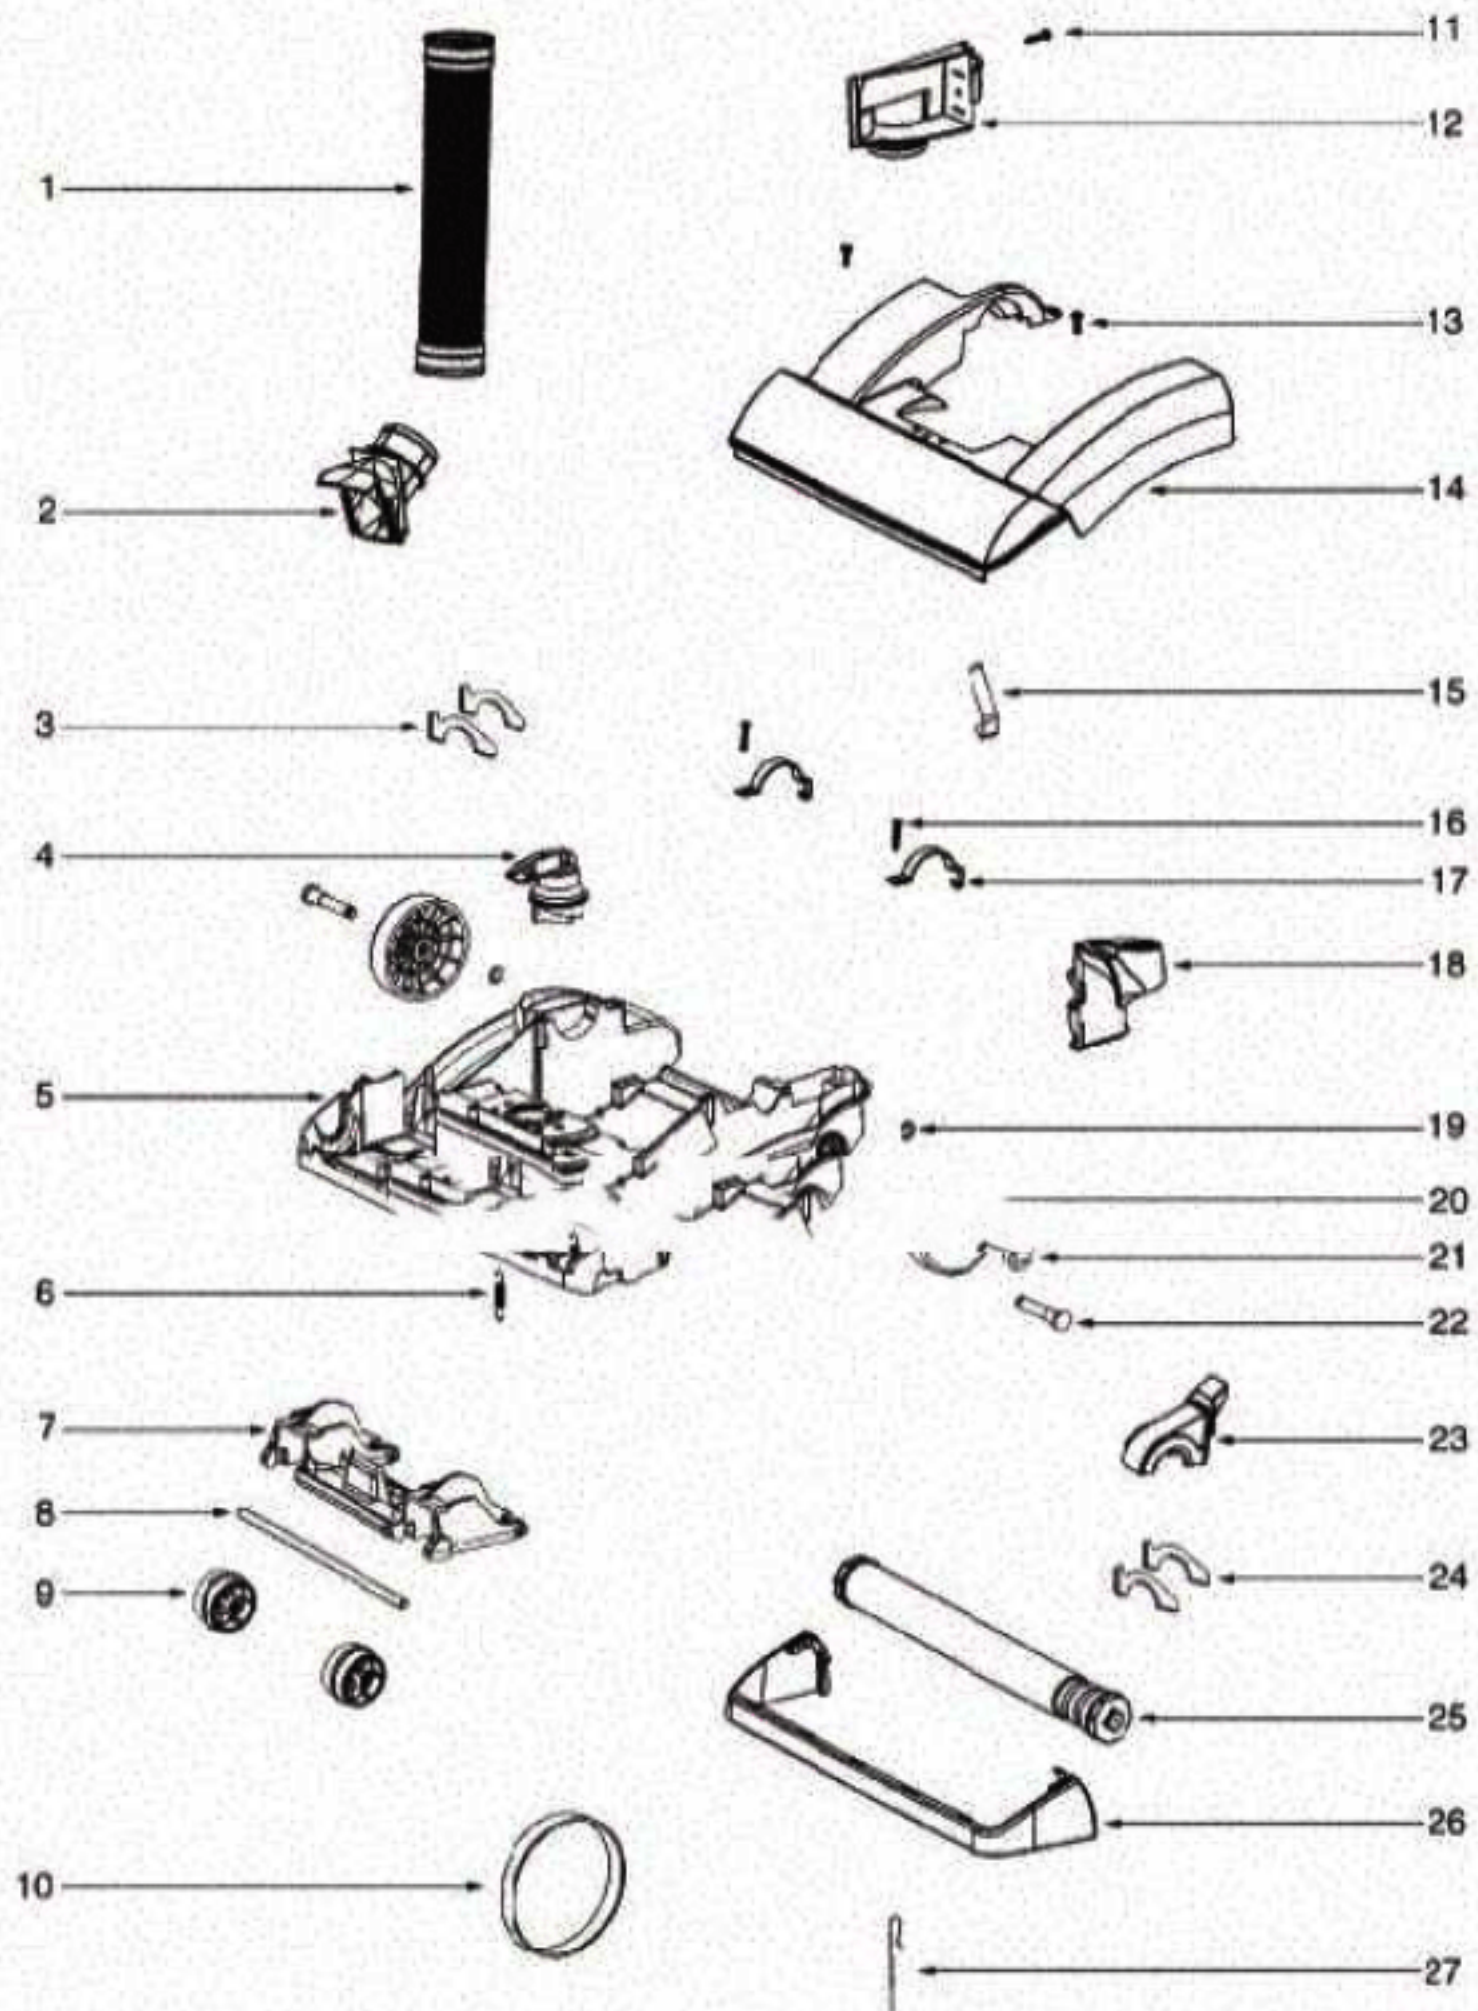

Ref #	Part	Description	Comments	Qty
1	15596-355N	GRIP - LEFT HANDLE		
1B	15597-355N	GRIP - RIGHT HANDLE		
2	73175-1SV	UPPER HANDLE ASSEMBLY		
3	71746-119N	ADAPTER - CLIP		
5	71852	SPRING - TORSION		
6	61880-9			
7	71747-119N	BAG-IN-PLACE ARM		
8	28316-355N	RETAINER - CORD		
9	53238-44	SCREW PACKAGE		
10	71748	SPRING - TORSION		
11	61820	PAPER BAG PACKAGE - STYLE		
12	71854	GASKET - ADAPTER		
13	71512	GASKET - BAG COVER		
14	71765A	GASKET - LOWER BAG		
4			Bag Cover Latch sold on bag cover, only.	

Ref #	Part	Description	Comments	Qty
1	39585-4	SUPPLY CORD & TERMINAL AS		
2	39455-1	SWITCH - ROCKER		
3	60192-1	WIRE SPLICE 5	Pkg of 5	
5	71649	GASKET - MOTOR CAN (Eurek		
6	60261-11	MOTOR ASSEMBLY - PACKAGED		
7	71851-119N	MOTOR SCREEN		
8	71480	FILTER - PRE-MOTOR		
9	61879-4	MOTOR COVER ASSY - PKGD	Includes item 8.	
11	71460-313N	LENS - HEADLAMP		
12	53238-44	SCREW PACKAGE	Pkg of 10	
13	70701-2	SOCKET & TERMINAL ASSY		
14	57940-3	LAMP - HEADLIGHT		
15	39252-1	THERMOSTAT & TERMINAL ASS		
16	72127	SWITCH COVER ASSEMBLY		
19	71455-119N	TOOL PACK - LOWER		
20	53238-27	SCREW PACKAGE	Pkg of 10	
21	61840	WASHABLE HEPA FILTER - PK		
22	72006-7			
23	70084	BUSHING - MOTOR SUPPORT		
24	71484	GASKET - MOTOR COVER		
25	71969-1	GASKET - MOTOR HUB		
26	71465	CORD - JUMPER		
27	72224-1	FOAM - SOUND		
28	70651-1	TUBE - FLEXIBLE		
29	72167	PLUG		
4	71744	REAR HOUSING ASSEMBLY	Includes item 24.	