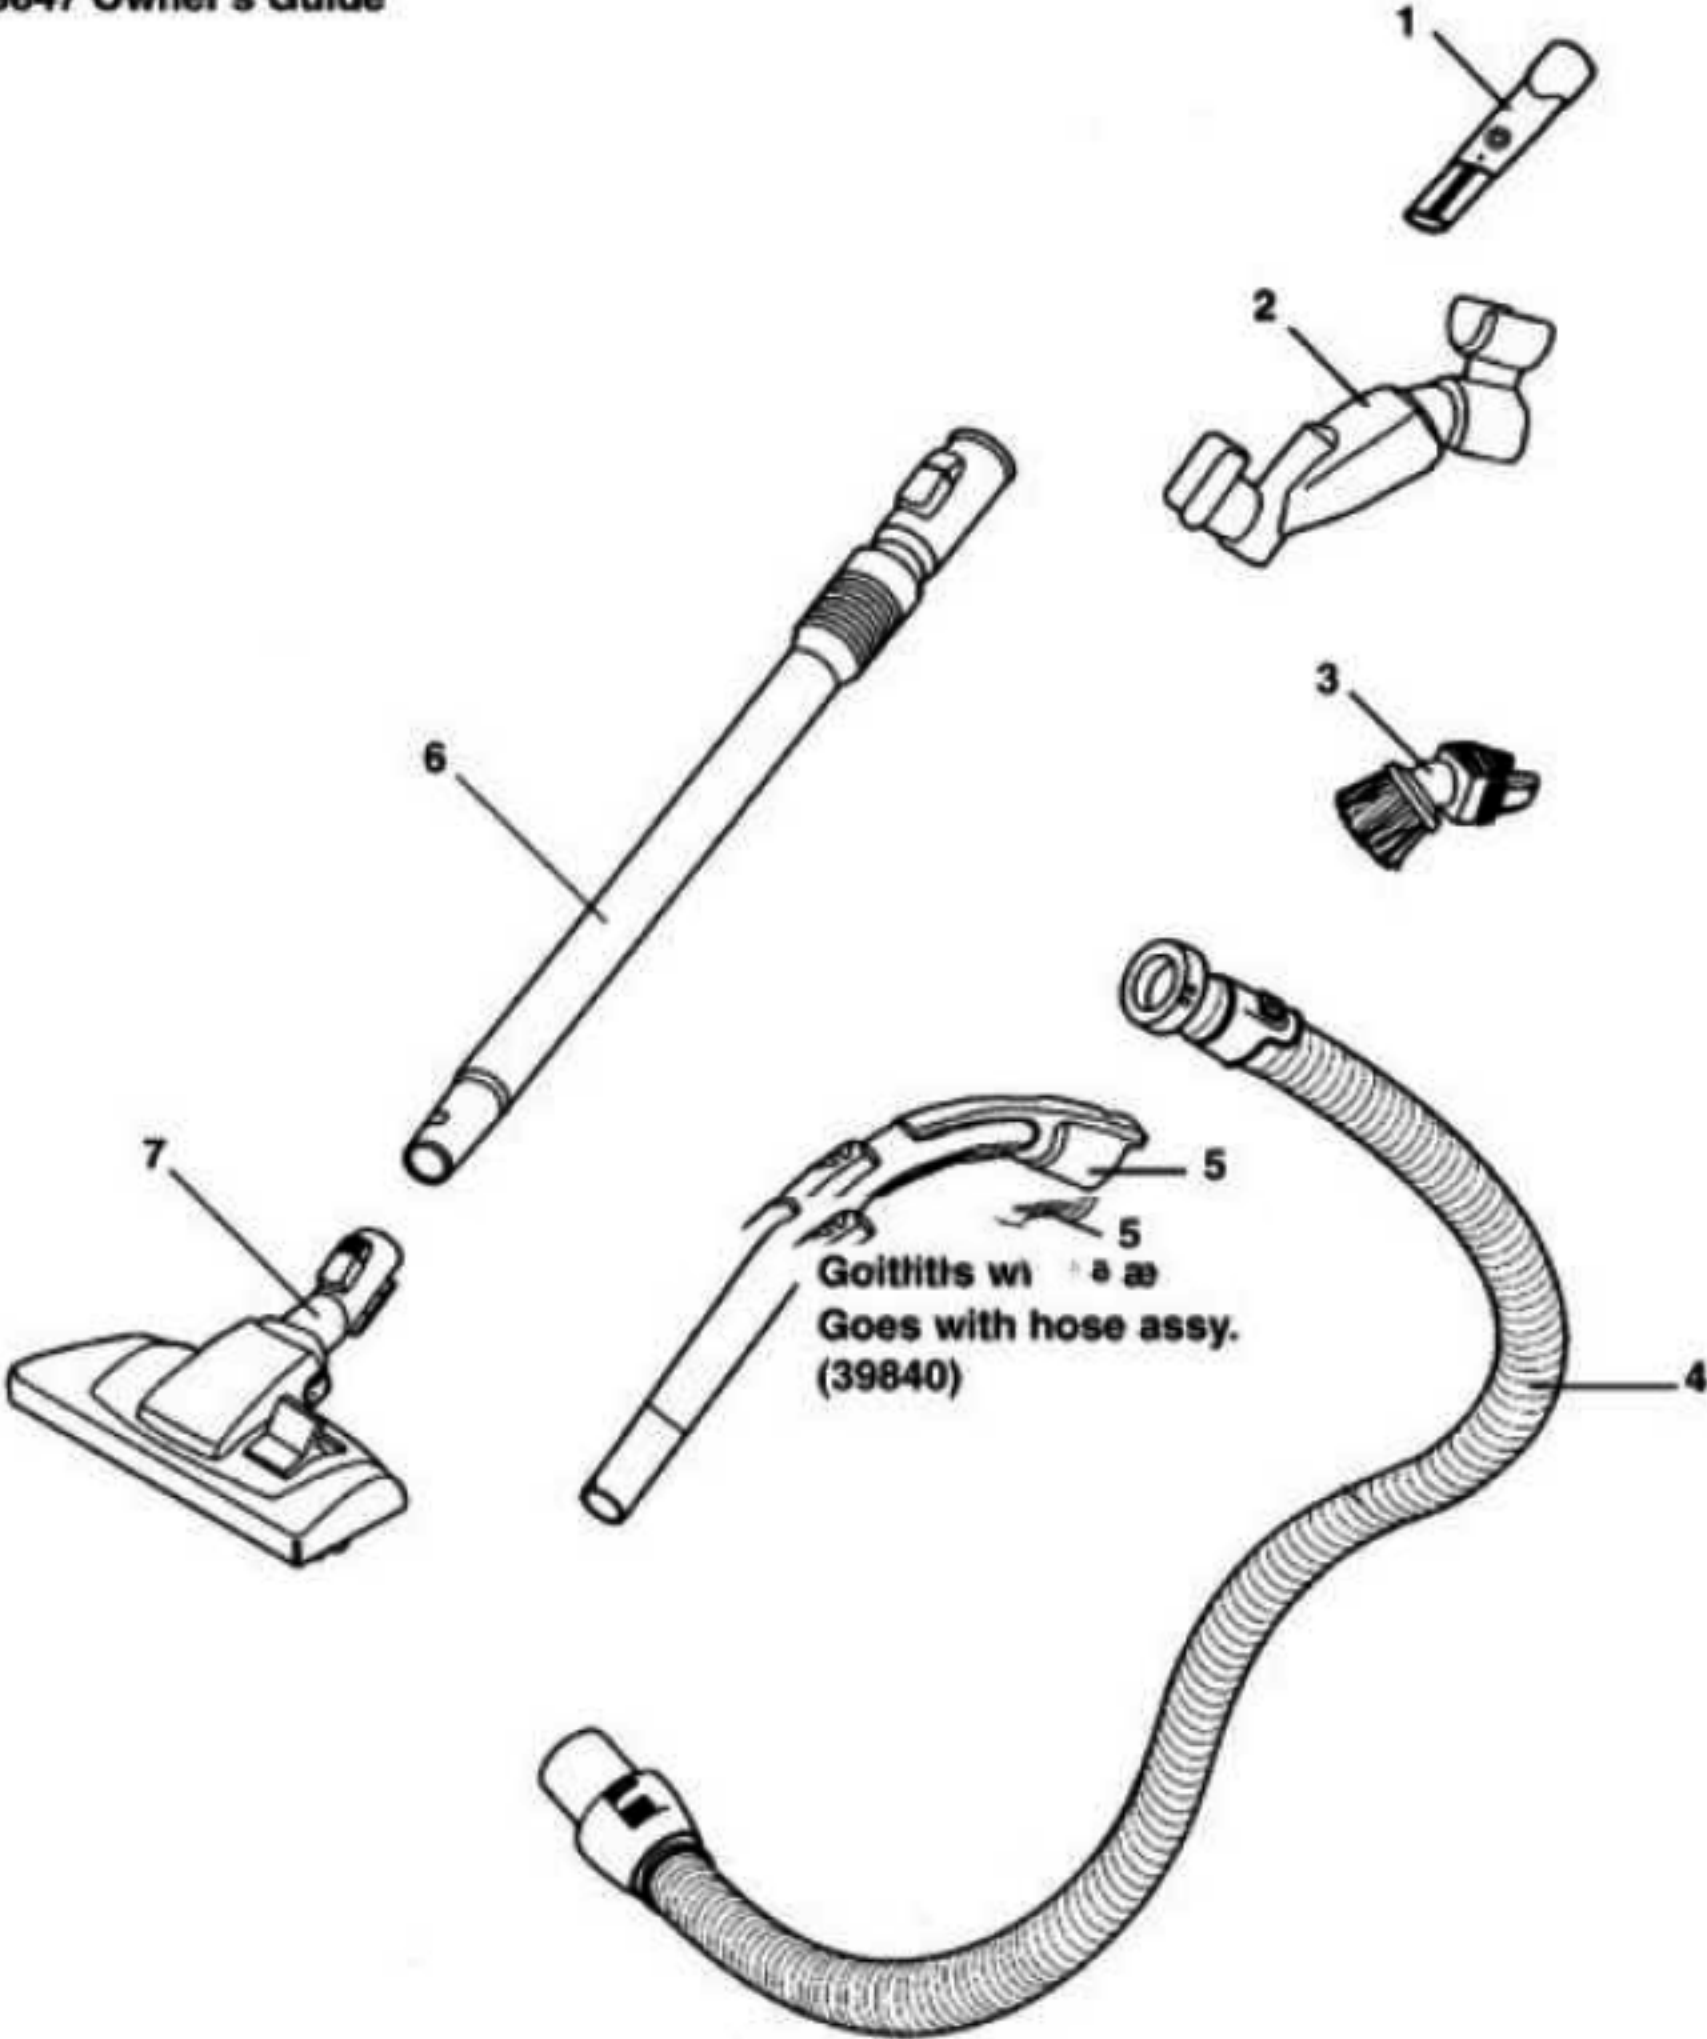

**SP200 PKG of (5) Style S Classic Bags
39847 Owner's Guide**

Ref #	Part	Description	Comments	Qty
1	39843	TELESCOPIC CREVICE TOOL A		
2	39841	CADDY - TOOL		
3	39842	TOOL COMBINATION		
4	39840	HOSE ASSEMBLY		
5			Included with 39840	
6	39844	TELESCOPIC WAND ASSY		
7	73408	FLOOR TOOL