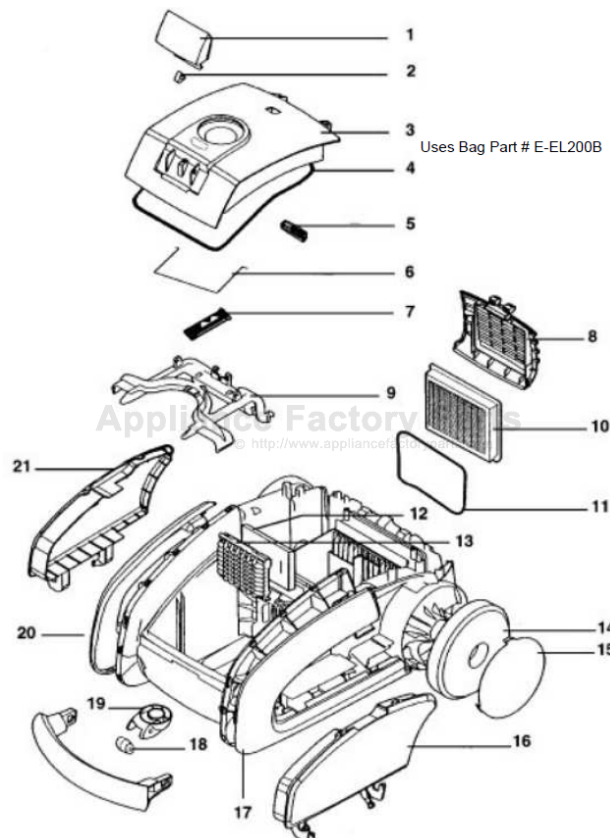

[Find Your SANITAIRE Vacuum Cleaner Parts - Select From 78 Models](#)

----- Manual continues below -----