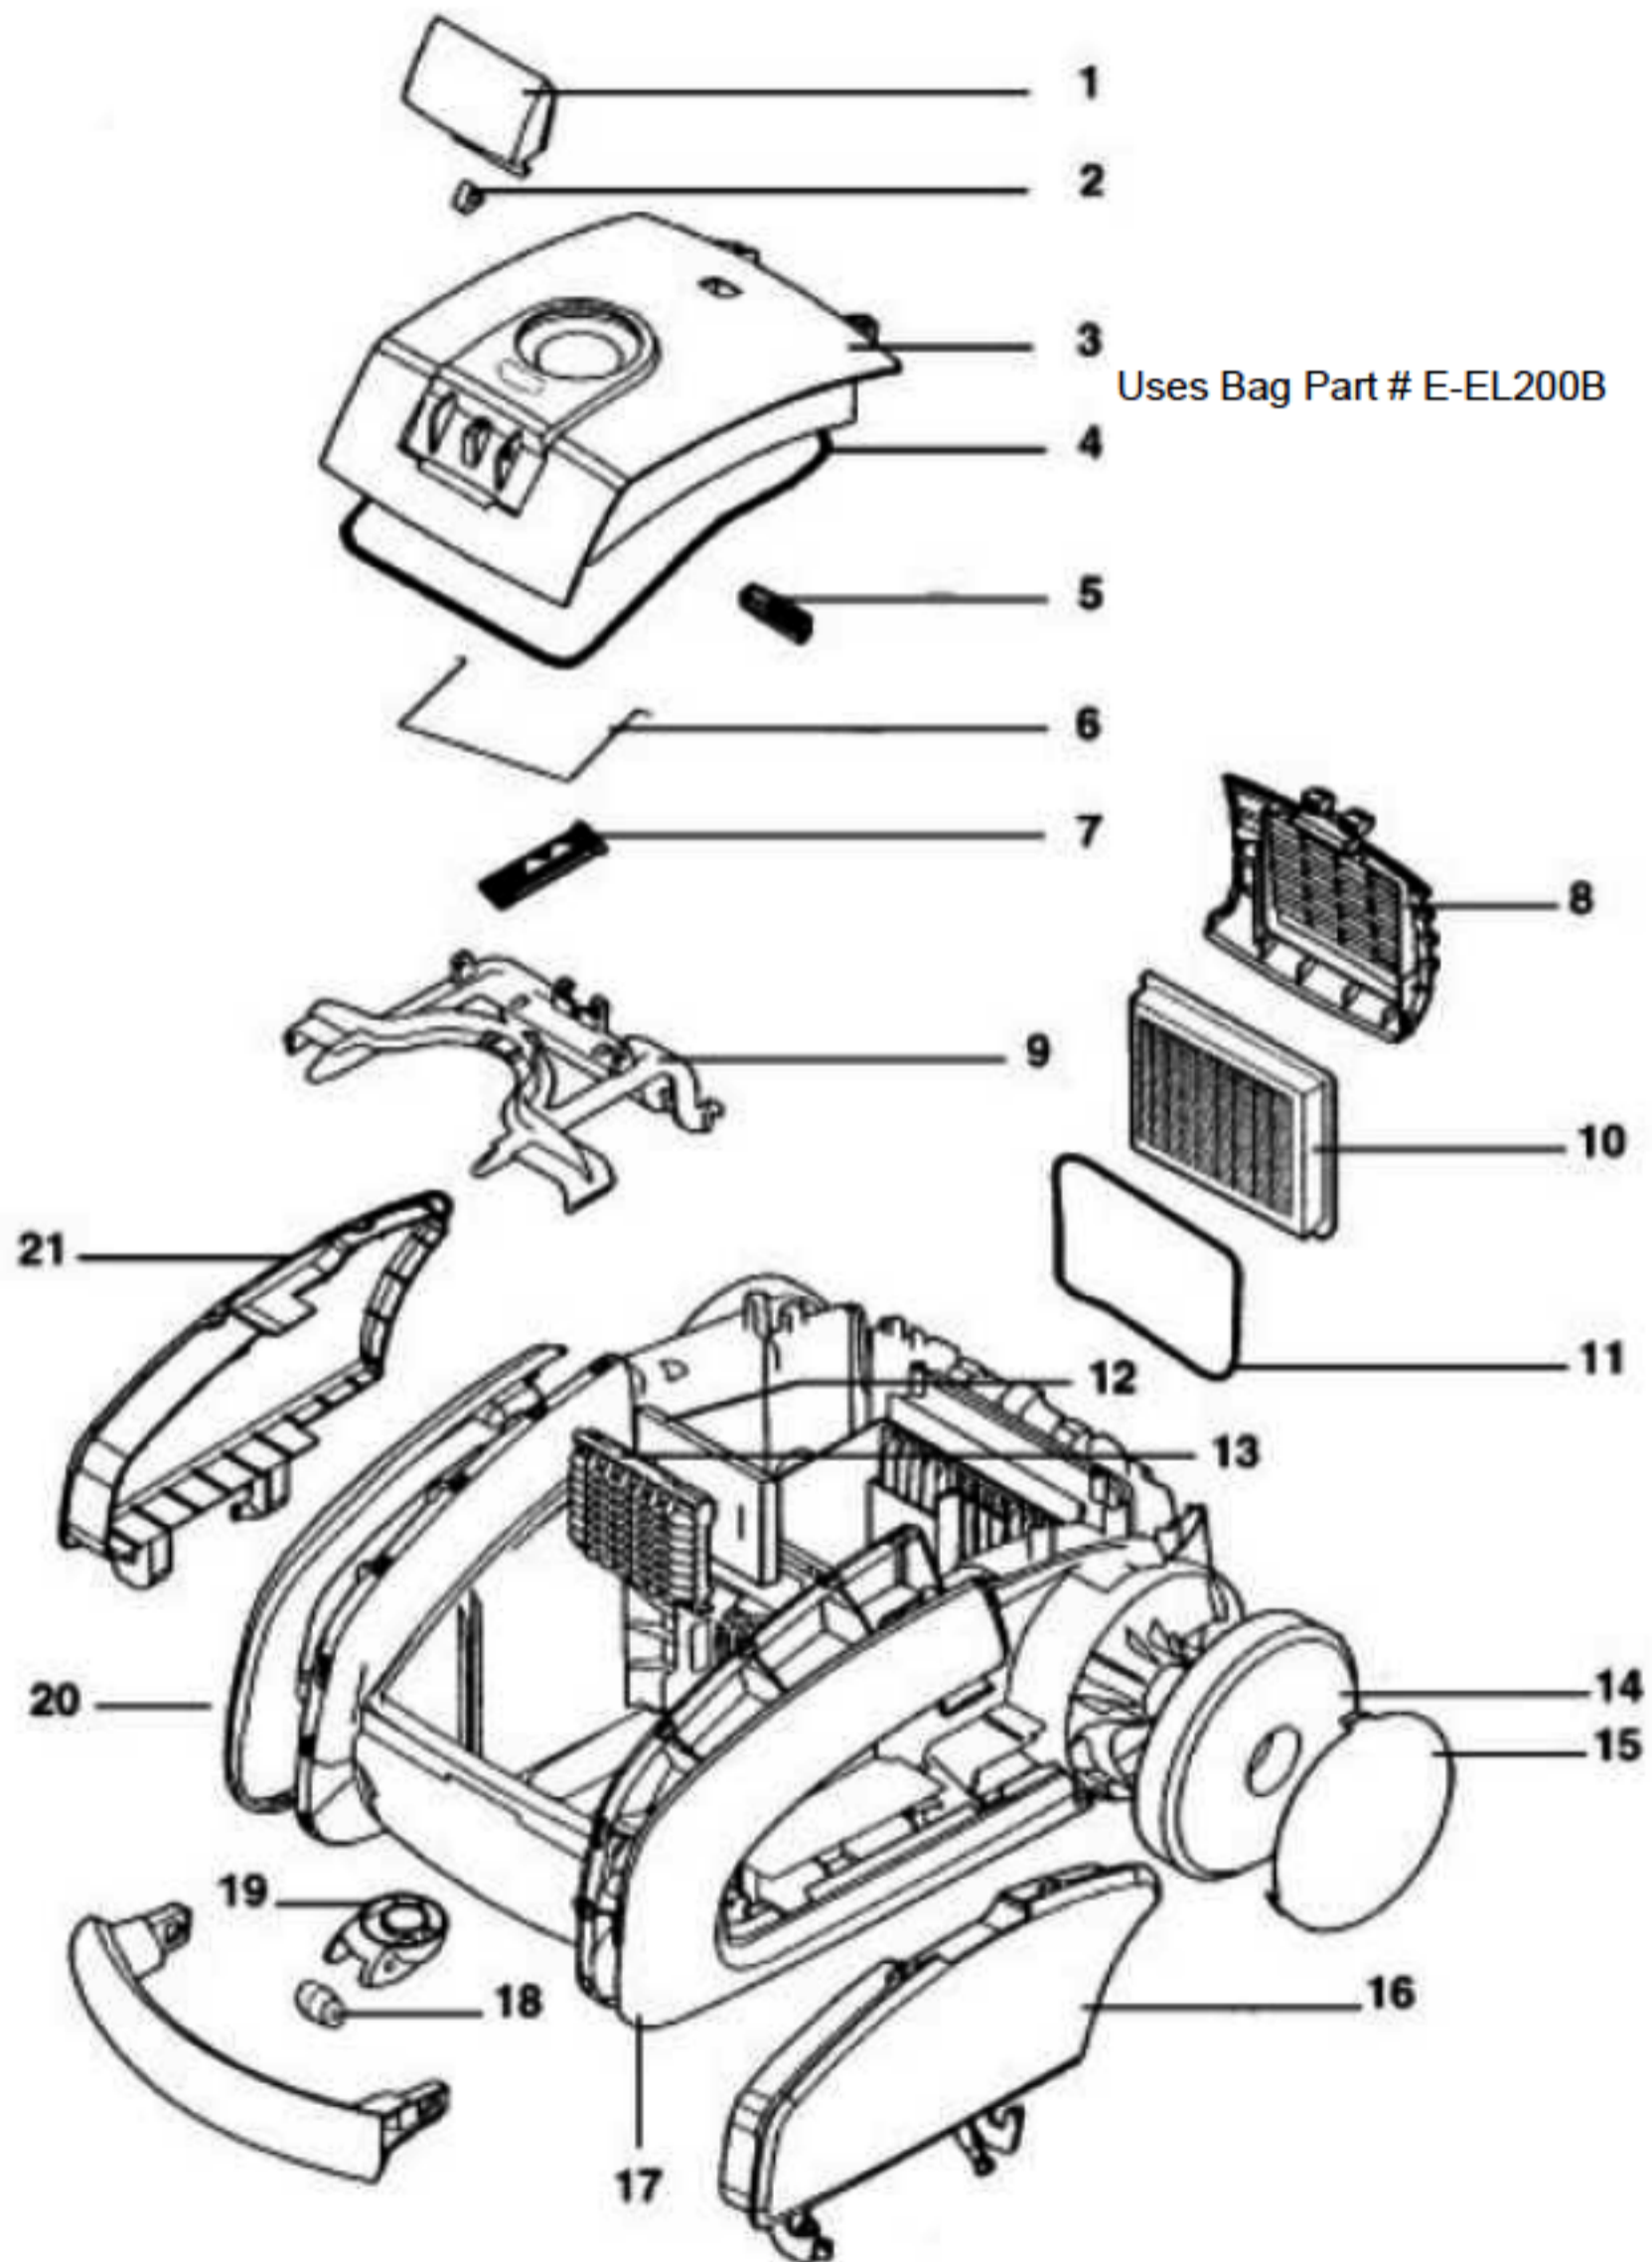

----- Manual continues below -----

May show more parts than really exists

Ref #	Part	Description	Comments	Qty
1	39805-355N			
2	6681008-10			
3	39803-2			
4	1096847-01			
5	39807	BAG CHANGE INDICATOR		
6	1096522-01			
7	39808-380N			
8	73767-119N			
9	39838-380N			
10	SP012	SYSTEM-PRO HEPA FILTER		
11	1130289-01	SEAL		
12	39811			
13	39810-380N			
14	39826-355N	REAR WHEEL - OVERMOLD		
15	73766-119N			
16	39906-2			
17	39797-355N			
18	39828-380N			
19	39827-355N	FRONT WHEEL HOLDER		
20	39798-355N			
21	39907-2			