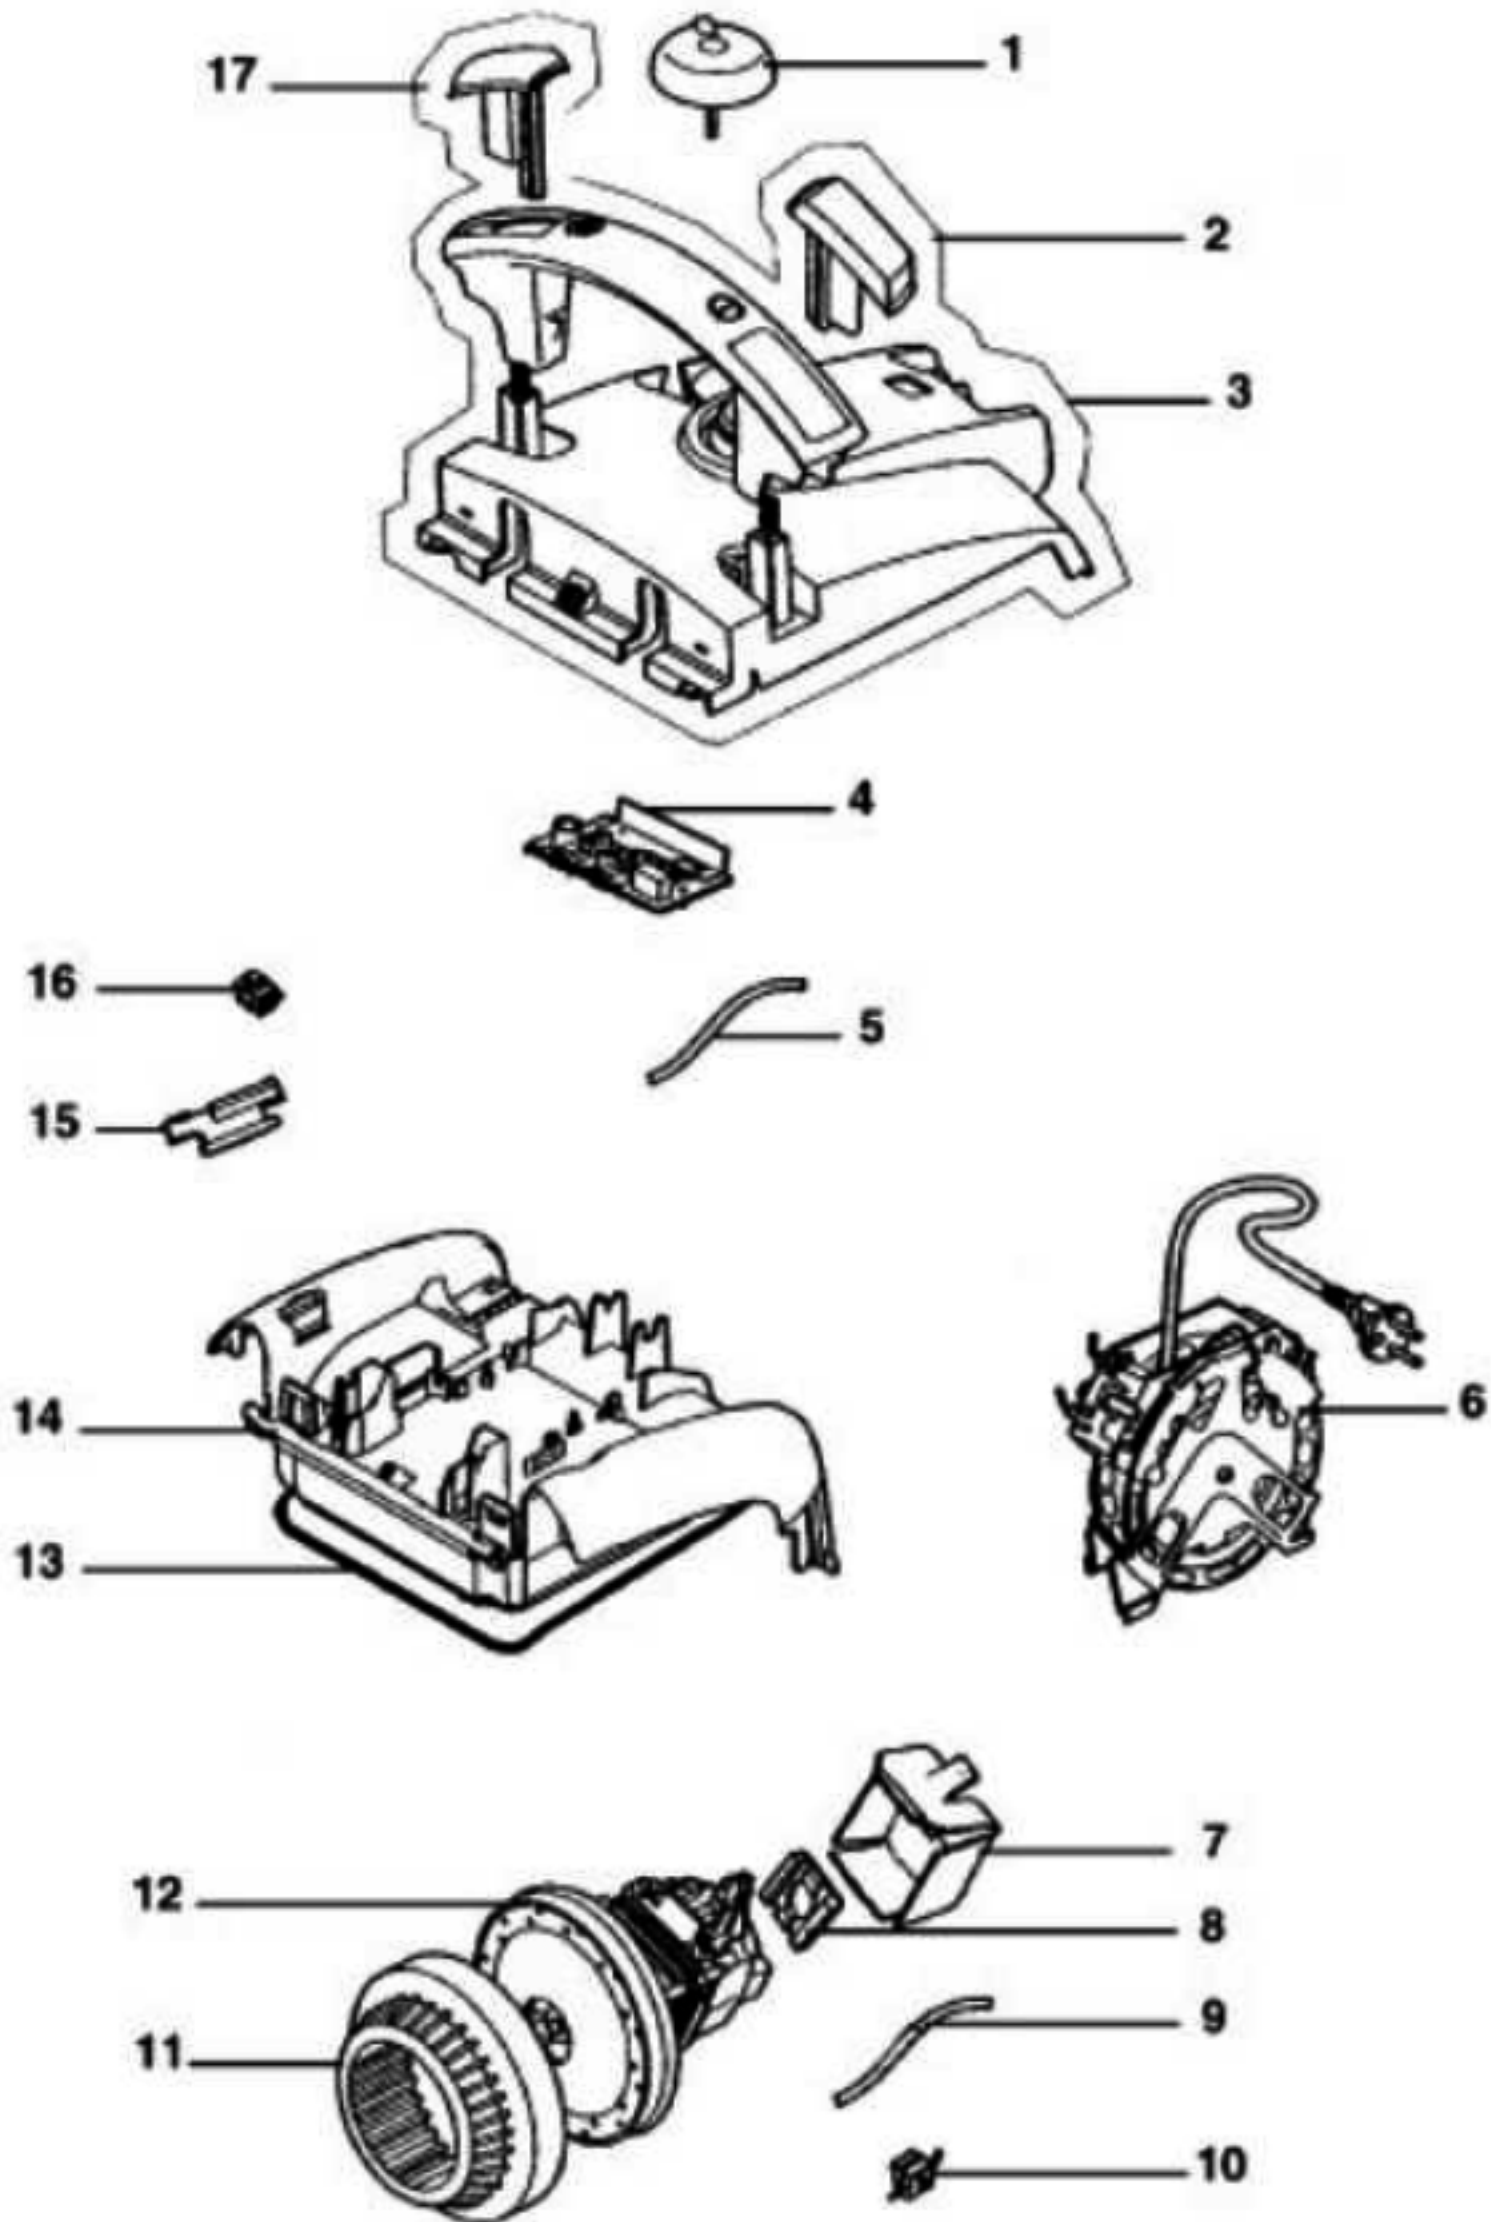

----- Manual continues below -----

May show more parts than really exists

Ref #	Part	Description	Comments	Qty
1	39805-355N			
2	6681008-10			
3	39803-2			
4	1096847-01			
5	39807	BAG CHANGE INDICATOR		
6	1096522-01			
7	39808-380N			
8	73767-119N			
9	39838-380N			
10	SP012	SYSTEM-PRO HEPA FILTER		
11	1130289-01	SEAL		
12	39811			
13	39810-380N			
14	39826-355N	REAR WHEEL - OVERMOLD		
15	73766-119N			
16	39906-2			
17	39797-355N			
18	39828-380N			
19	39827-355N	FRONT WHEEL HOLDER		
20	39798-355N			
21	39907-2			

73992 Thermostat & Terminal Assy - Not Illustrated

Ref #	Part	Description	Comments	Qty
1	39822-355N			
2	39824-355N			
3	39820-2			
4	2190494-08			
5	1096837-06			
6	39825			
7	1096471-00			
8	2196205-01			
9	2191082-01			
10	1096954-01			
11	1096831-02			
12	39848			
13	1096947-01			
14	39812-355N			
15	74474			
16	6698086-36			
17	39823-355N			